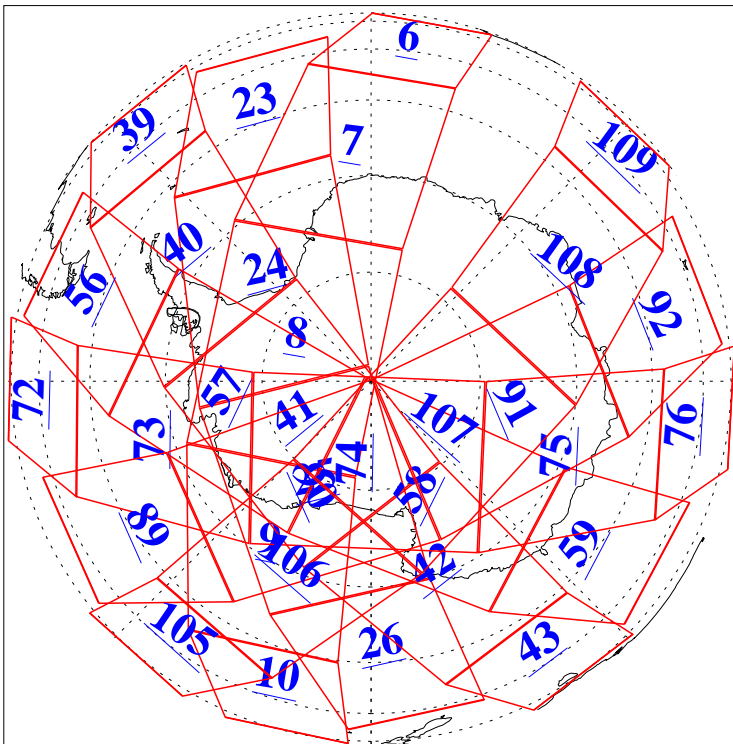

L1B Availability
AMSU Granules: 240
HSB Granules: 0
AIRS Granules: 240

26 Dec 2020
DoY 361
Aqua Day 6811
Granules: 1 to 120

Granules: 121 to 240

Legend: AMSU Available, HSB Available, AIRS Available

L1B Availability
AMSU Granules: 240
HSB Granules: 0
AIRS Granules: 240

26 Dec 2020
DoY 361
Aqua Day 6811

Ascending Granules

Descending Granules

Legend: AMSU Available, *HSB Available*, AIRS Available

L1B Availability
 AMSU Granules: 240
 HSB Granules: 0
 AIRS Granules: 240

26 Dec 2020
 DoY 361
 Aqua Day 6811

Northern Hemisphere Granules

Southern Hemisphere Granules

Legend: AMSU Available, HSB Available, **AIRS Available**