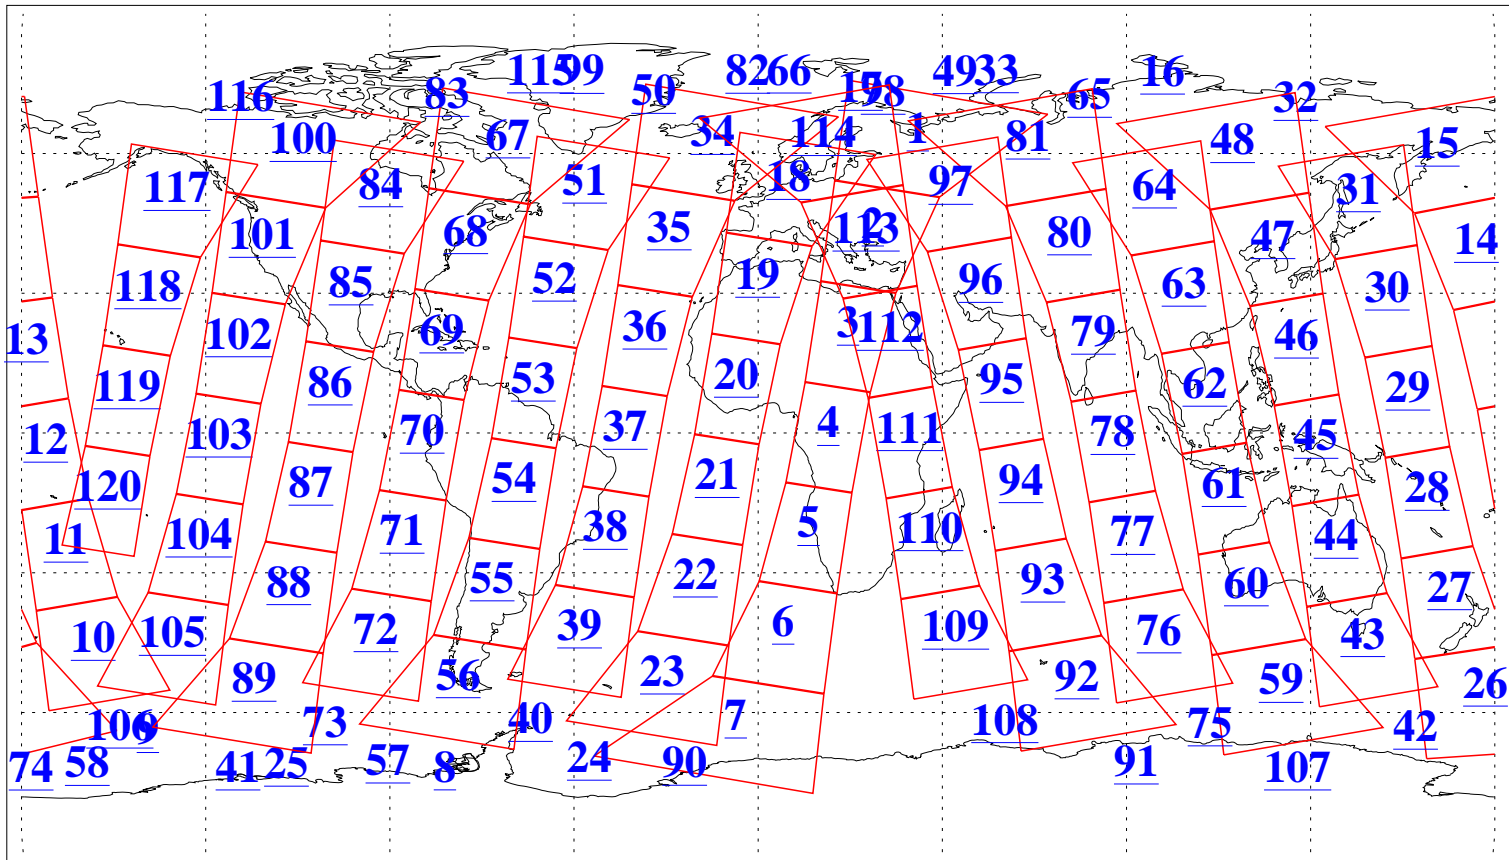

L1B Availability
AMSU Granules: 240
HSB Granules: 0
AIRS Granules: 240

26 Dec 2020
DoY 361
Aqua Day 6811
Granules: 1 to 120

Granules: 121 to 240

Legend: AMSU Available, HSB Available, AIRS Available

L1B Availability
AMSU Granules: 240
HSB Granules: 0
AIRS Granules: 240

26 Dec 2020
DoY 361
Aqua Day 6811

Ascending Granules

Descending Granules

Legend: AMSU Available, *HSB Available*, AIRS Available

L1B Availability
 AMSU Granules: 240
 HSB Granules: 0
 AIRS Granules: 240

26 Dec 2020
 DoY 361
 Aqua Day 6811

Northern Hemisphere Granules

Southern Hemisphere Granules

Legend: AMSU Available, HSB Available, **AIRS Available**