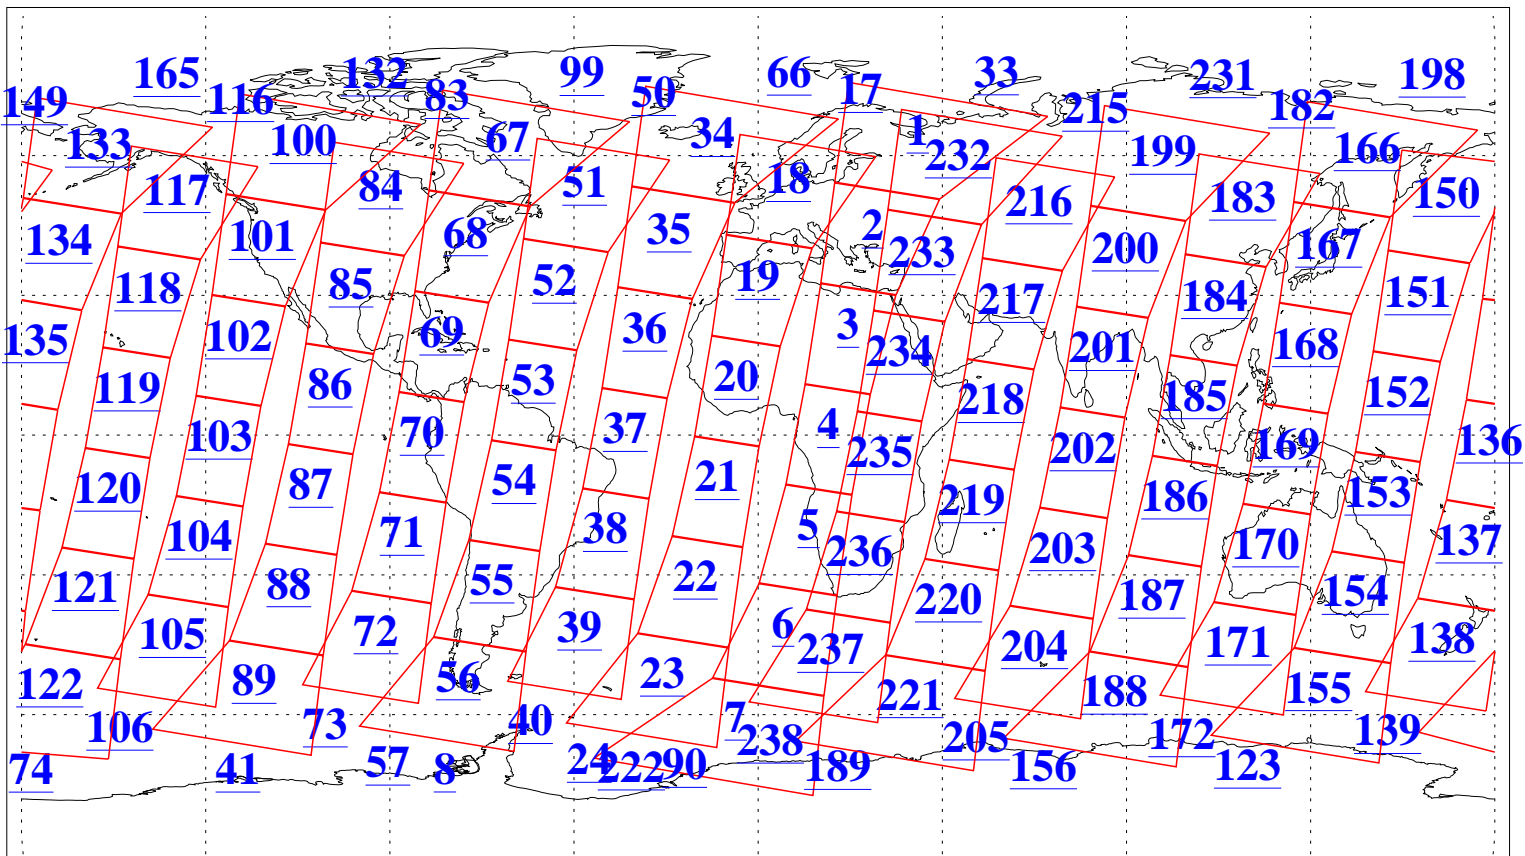

L1B Availability
AMSU Granules: 240
HSB Granules: 0
AIRS Granules: 240

26 Dec 2020
DoY 361
Aqua Day 6811
Granules: 1 to 120

Granules: 121 to 240

Legend: AMSU Available, HSB Available, AIRS Available

L1B Availability
AMSU Granules: 240
HSB Granules: 0
AIRS Granules: 240

26 Dec 2020
DoY 361
Aqua Day 6811

Ascending Granules

Descending Granules

Legend: AMSU Available, *HSB Available*, AIRS Available

L1B Availability
 AMSU Granules: 240
 HSB Granules: 0
 AIRS Granules: 240

26 Dec 2020
 DoY 361
 Aqua Day 6811

Northern Hemisphere Granules

Southern Hemisphere Granules

Legend: AMSU Available, HSB Available, **AIRS Available**