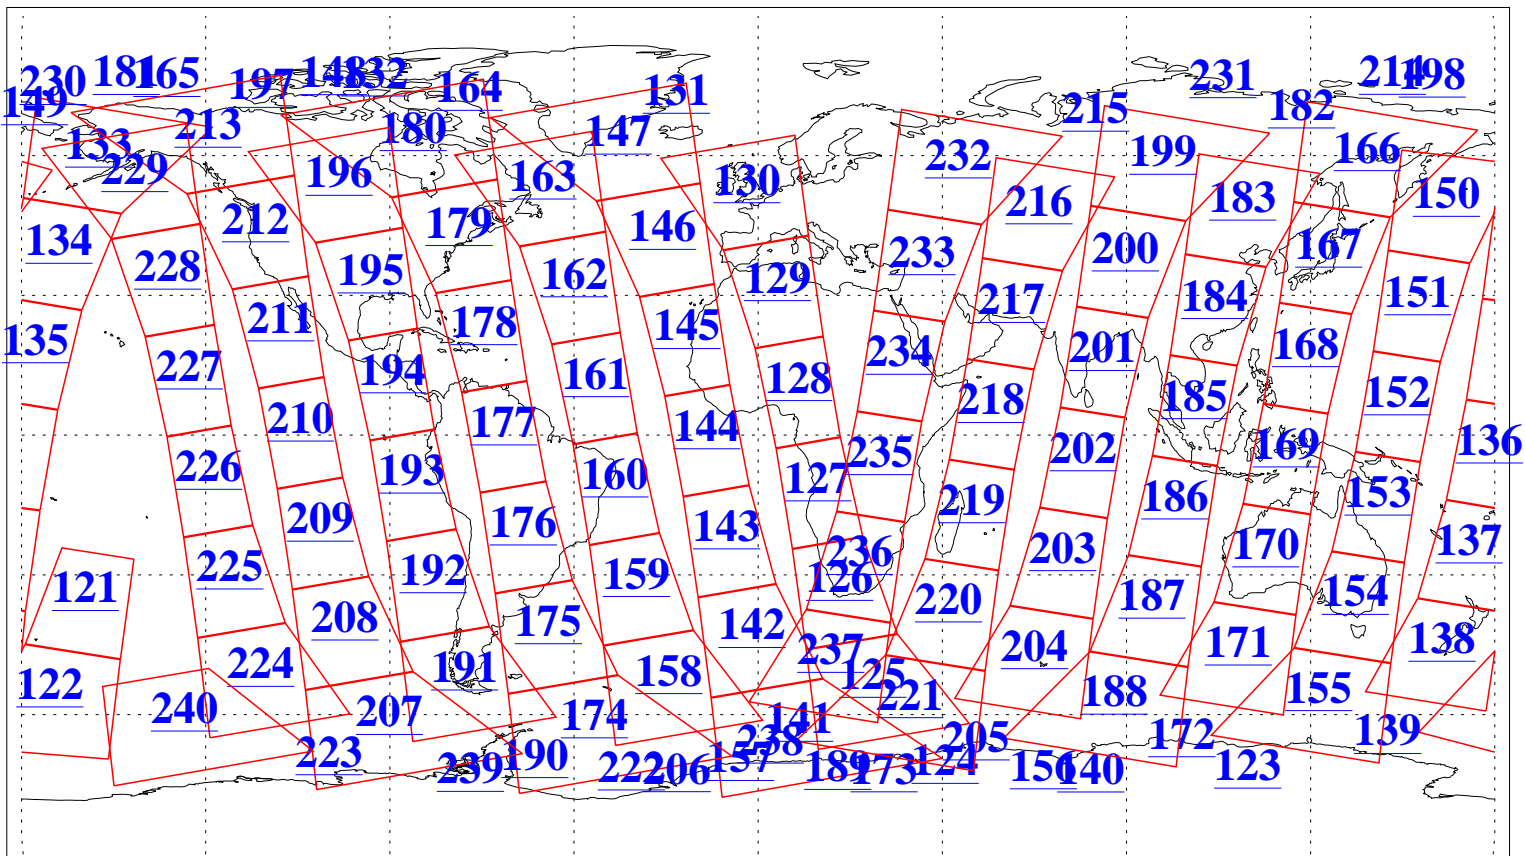

L1B Availability
AMSU Granules: 240
HSB Granules: 0
AIRS Granules: 240

26 Dec 2020
DoY 361
Aqua Day 6811
Granules: 1 to 120

Granules: 121 to 240

Legend: AMSU Available, HSB Available, AIRS Available

L1B Availability
AMSU Granules: 240
HSB Granules: 0
AIRS Granules: 240

26 Dec 2020
DoY 361
Aqua Day 6811

Ascending Granules

Descending Granules

Legend: AMSU Available, *HSB Available*, AIRS Available

L1B Availability
 AMSU Granules: 240
 HSB Granules: 0
 AIRS Granules: 240

26 Dec 2020
 DoY 361
 Aqua Day 6811

Northern Hemisphere Granules

Southern Hemisphere Granules

Legend: AMSU Available, HSB Available, **AIRS Available**