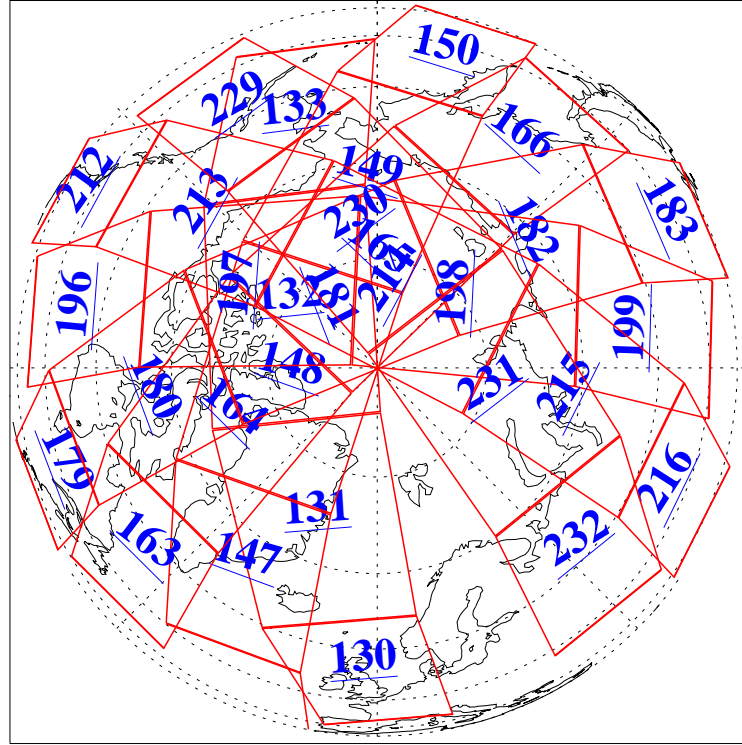

26 Dec 2020
DoY 361
Aqua Day 6811

Ascending Granules

Descending Granules

Legend: AMSU Available, *HSB Available*, AIRS Available

L1B Availability
 AMSU Granules: 240
 HSB Granules: 0
 AIRS Granules: 240

26 Dec 2020
 DoY 361
 Aqua Day 6811

Northern Hemisphere Granules

Southern Hemisphere Granules

Legend: AMSU Available, HSB Available, **AIRS Available**