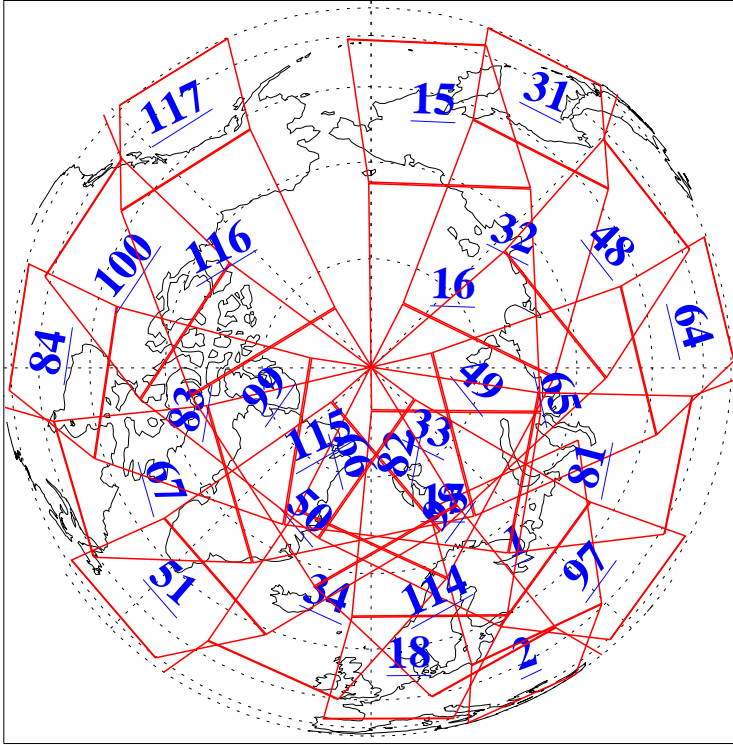

L1B Availability
AMSU Granules: 240
HSB Granules: 0
AIRS Granules: 240

26 Dec 2020
DoY 361
Aqua Day 6811
Granules: 1 to 120

Granules: 121 to 240

Legend: AMSU Available, HSB Available, AIRS Available

L1B Availability
AMSU Granules: 240
HSB Granules: 0
AIRS Granules: 240

26 Dec 2020
DoY 361
Aqua Day 6811

Ascending Granules

Descending Granules

Legend: AMSU Available, *HSB Available*, AIRS Available

L1B Availability
 AMSU Granules: 240
 HSB Granules: 0
 AIRS Granules: 240

26 Dec 2020
 DoY 361
 Aqua Day 6811

Northern Hemisphere Granules

Southern Hemisphere Granules

Legend: AMSU Available, HSB Available, **AIRS Available**