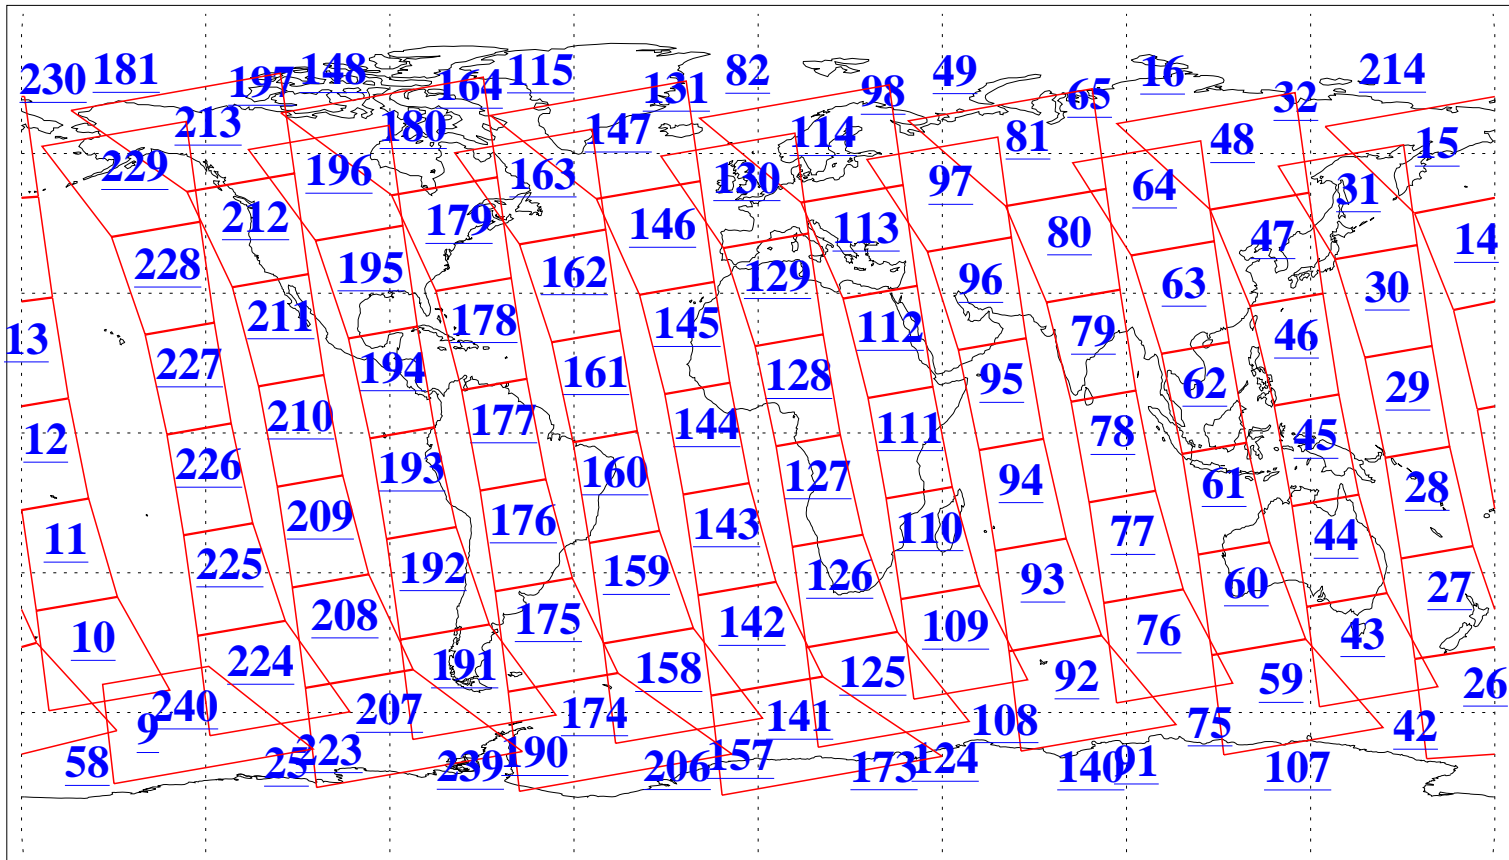

L1B Availability
AMSU Granules: 240
HSB Granules: 0
AIRS Granules: 240

26 Dec 2020
DoY 361
Aqua Day 6811
Granules: 1 to 120

Granules: 121 to 240

Legend: AMSU Available, HSB Available, AIRS Available

L1B Availability
AMSU Granules: 240
HSB Granules: 0
AIRS Granules: 240

26 Dec 2020
DoY 361
Aqua Day 6811

Ascending Granules

Descending Granules

Legend: AMSU Available, *HSB Available*, AIRS Available

L1B Availability
 AMSU Granules: 240
 HSB Granules: 0
 AIRS Granules: 240

26 Dec 2020
 DoY 361
 Aqua Day 6811

Northern Hemisphere Granules

Southern Hemisphere Granules

Legend: AMSU Available, HSB Available, **AIRS Available**