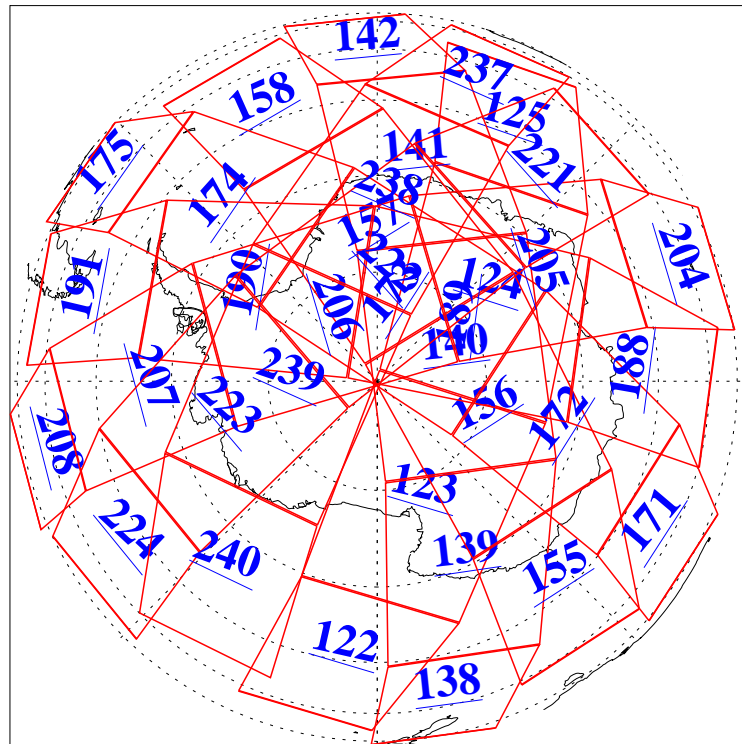

L1B Availability
AMSU Granules: 240
HSB Granules: 0
AIRS Granules: 240

26 Dec 2020
DoY 361
Aqua Day 6811
Granules: 1 to 120

Granules: 121 to 240

Legend: AMSU Available, HSB Available, AIRS Available

L1B Availability
AMSU Granules: 240
HSB Granules: 0
AIRS Granules: 240

26 Dec 2020
DoY 361
Aqua Day 6811

Ascending Granules

Descending Granules

Legend: AMSU Available, *HSB Available*, AIRS Available

L1B Availability
 AMSU Granules: 240
 HSB Granules: 0
 AIRS Granules: 240

26 Dec 2020
 DoY 361
 Aqua Day 6811

Northern Hemisphere Granules

Southern Hemisphere Granules

Legend: AMSU Available, HSB Available, **AIRS Available**