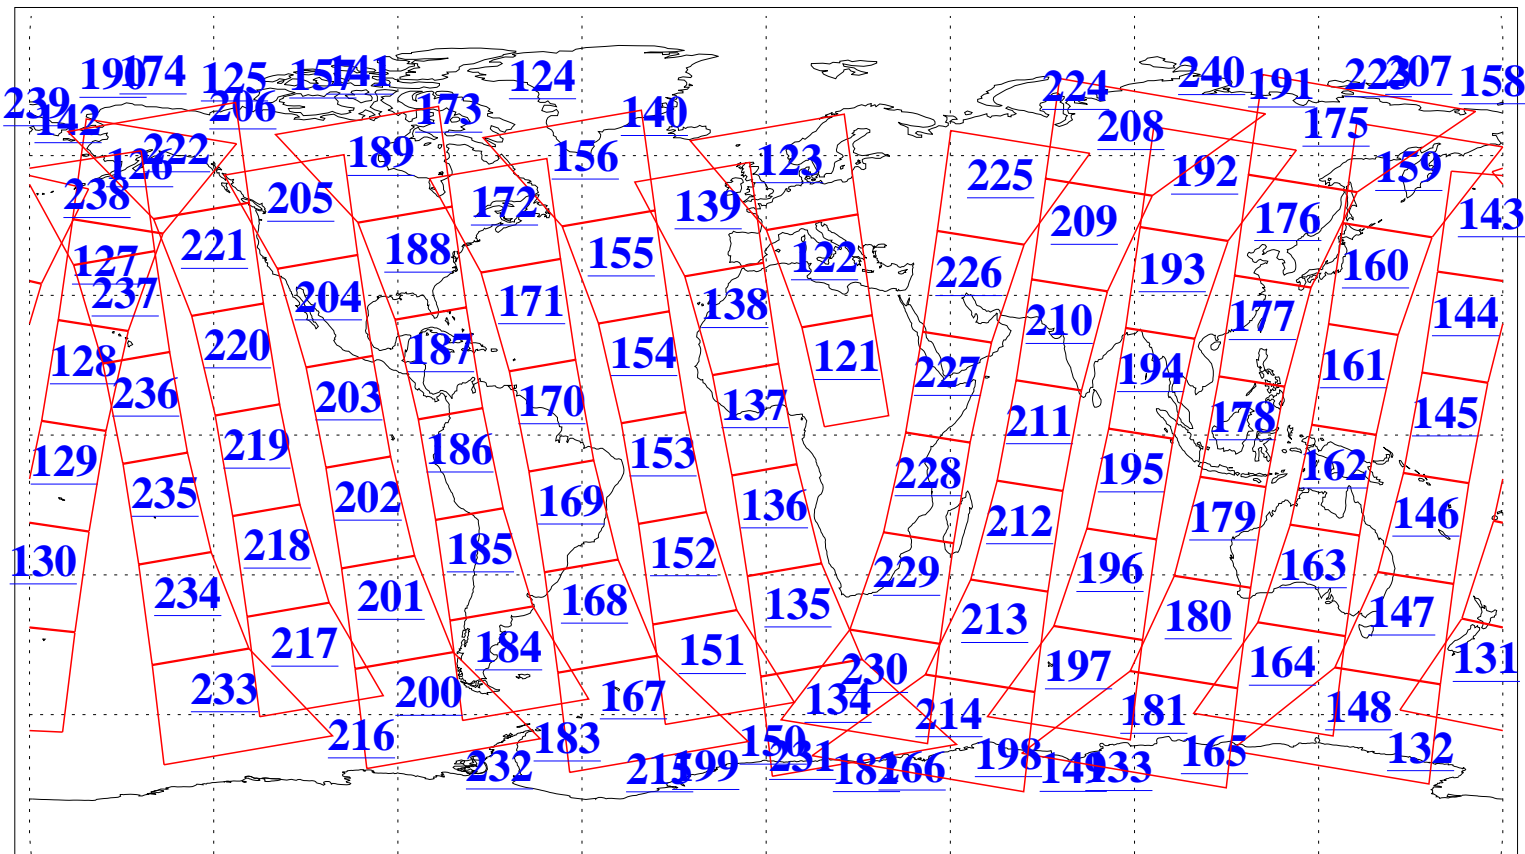

L1B Availability
AMSU Granules: 240
HSB Granules: 0
AIRS Granules: 240

25 Dec 2020
DoY 360
Aqua Day 6810
Granules: 1 to 120

Granules: 121 to 240

Legend: AMSU Available, *HSB Available*, *AIRS Available*

L1B Availability
 AMSU Granules: 240
 HSB Granules: 0
 AIRS Granules: 240

25 Dec 2020
 DoY 360
 Aqua Day 6810

Ascending Granules

Descending Granules

Legend: AMSU Available, *HSB Available*, *AIRS Available*

L1B Availability
 AMSU Granules: 240
 HSB Granules: 0
 AIRS Granules: 240

25 Dec 2020
 DoY 360
 Aqua Day 6810

Northern Hemisphere Granules

Southern Hemisphere Granules

Legend: AMSU Available, HSB Available, **AIRS Available**