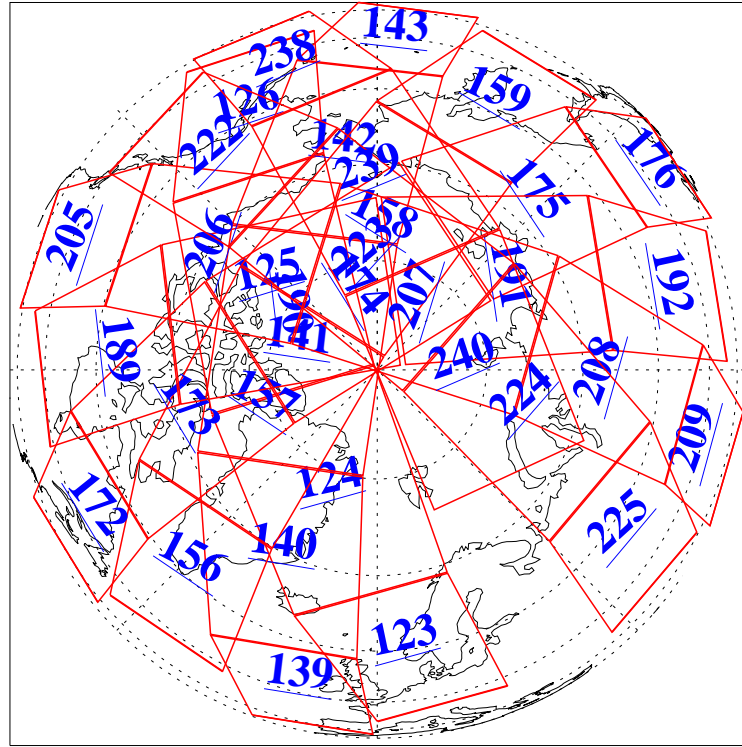

L1B Availability
AMSU Granules: 240
HSB Granules: 0
AIRS Granules: 240

25 Dec 2020
DoY 360
Aqua Day 6810
Granules: 1 to 120

Granules: 121 to 240

Legend: AMSU Available, *HSB Available*, *AIRS Available*

L1B Availability
 AMSU Granules: 240
 HSB Granules: 0
 AIRS Granules: 240

25 Dec 2020
 DoY 360
 Aqua Day 6810

Ascending Granules

Descending Granules

Legend: AMSU Available, *HSB Available*, *AIRS Available*

L1B Availability
 AMSU Granules: 240
 HSB Granules: 0
 AIRS Granules: 240

25 Dec 2020
 DoY 360
 Aqua Day 6810

Northern Hemisphere Granules

Southern Hemisphere Granules

Legend: AMSU Available, HSB Available, **AIRS Available**