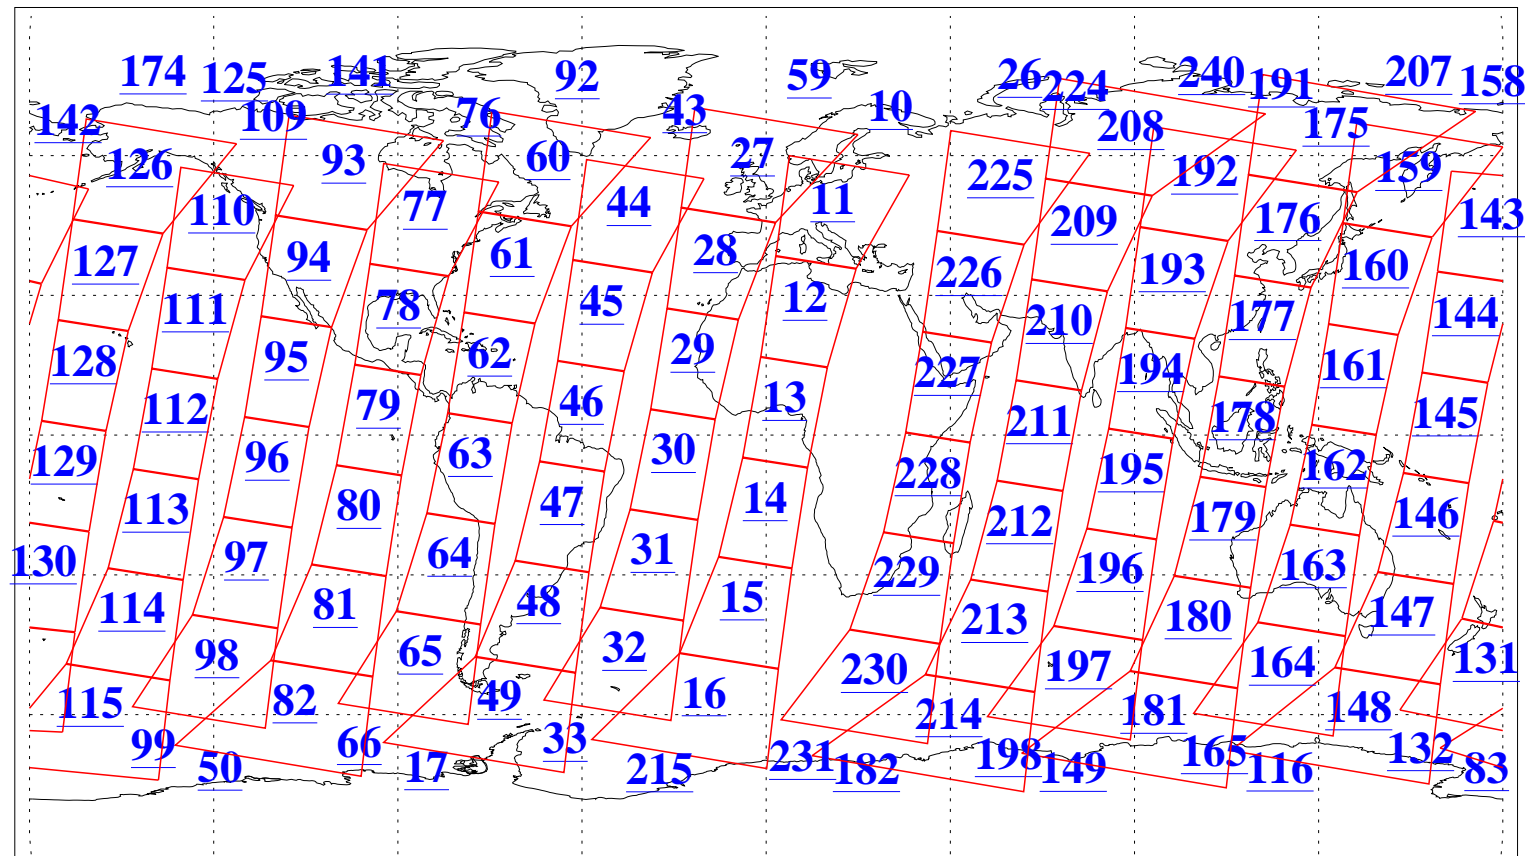

L1B Availability
AMSU Granules: 240
HSB Granules: 0
AIRS Granules: 240

25 Dec 2020
DoY 360
Aqua Day 6810
Granules: 1 to 120

Granules: 121 to 240

Legend: AMSU Available, *HSB Available*, *AIRS Available*

L1B Availability
 AMSU Granules: 240
 HSB Granules: 0
 AIRS Granules: 240

25 Dec 2020
 DoY 360
 Aqua Day 6810

Ascending Granules

Descending Granules

Legend: AMSU Available, *HSB Available*, *AIRS Available*

L1B Availability
 AMSU Granules: 240
 HSB Granules: 0
 AIRS Granules: 240

25 Dec 2020
 DoY 360
 Aqua Day 6810

Northern Hemisphere Granules

Southern Hemisphere Granules

Legend: AMSU Available, HSB Available, **AIRS Available**