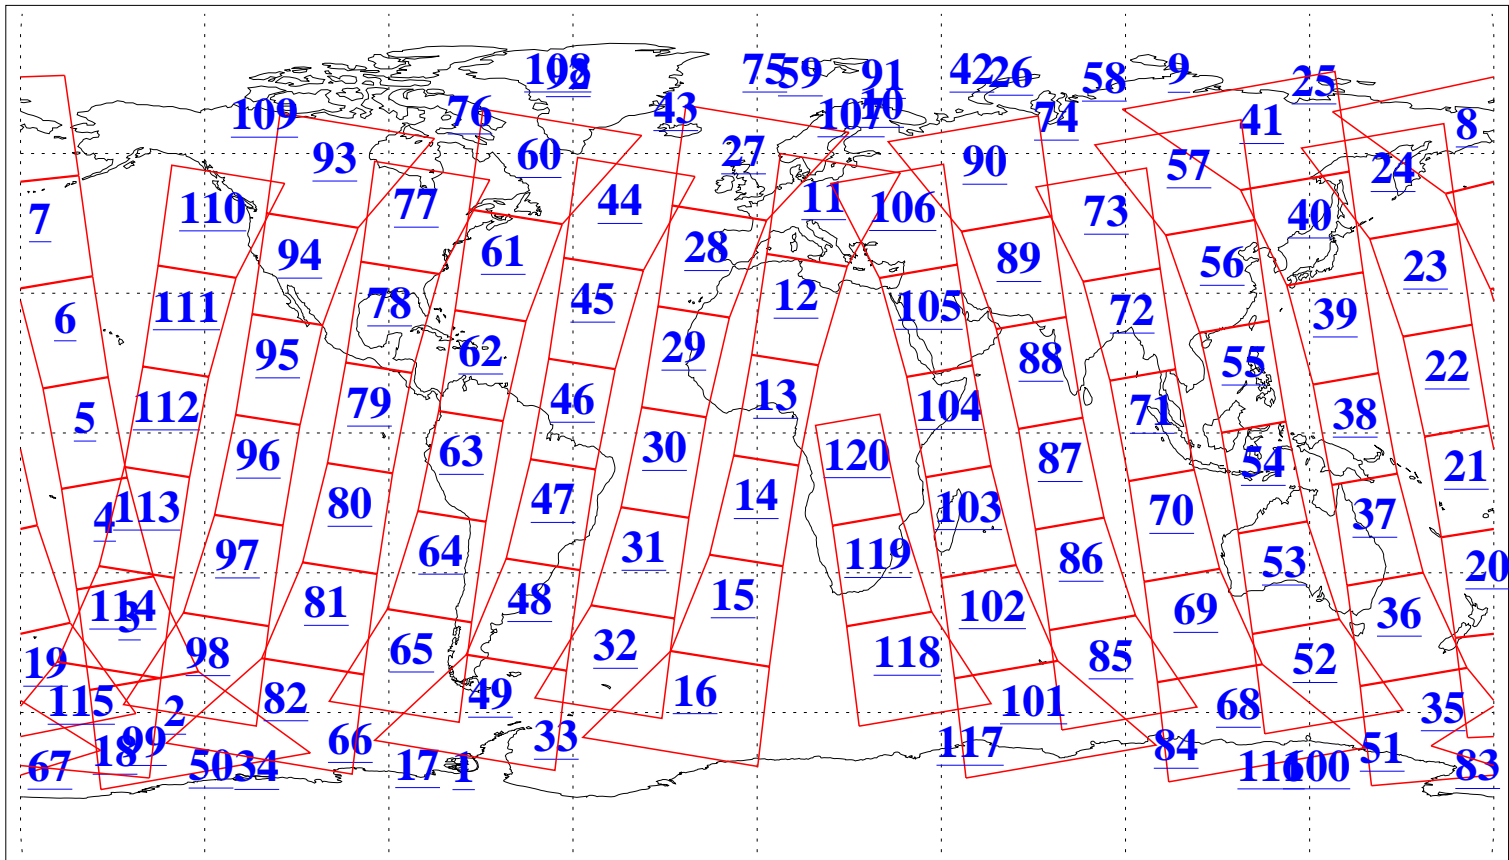

L1B Availability
AMSU Granules: 240
HSB Granules: 0
AIRS Granules: 240

25 Dec 2020
DoY 360
Aqua Day 6810
Granules: 1 to 120

Granules: 121 to 240

Legend: AMSU Available, *HSB Available*, *AIRS Available*

L1B Availability
 AMSU Granules: 240
 HSB Granules: 0
 AIRS Granules: 240

25 Dec 2020
 DoY 360
 Aqua Day 6810

Ascending Granules

Descending Granules

Legend: AMSU Available, *HSB Available*, *AIRS Available*

L1B Availability
 AMSU Granules: 240
 HSB Granules: 0
 AIRS Granules: 240

25 Dec 2020
 DoY 360
 Aqua Day 6810

Northern Hemisphere Granules

Southern Hemisphere Granules

Legend: AMSU Available, HSB Available, **AIRS Available**