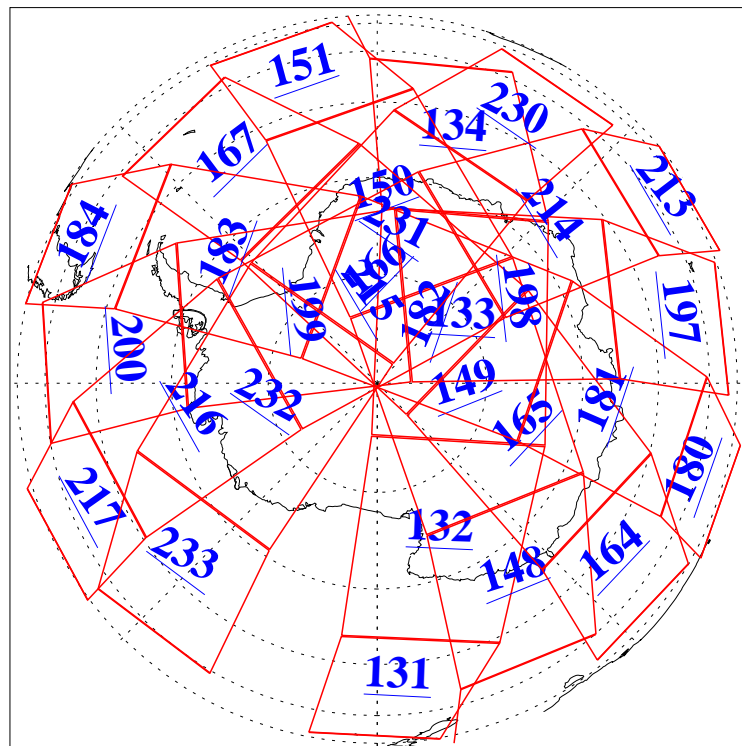

L1B Availability
AMSU Granules: 240
HSB Granules: 0
AIRS Granules: 240

25 Dec 2020
DoY 360
Aqua Day 6810
Granules: 1 to 120

Granules: 121 to 240

Legend: AMSU Available, *HSB Available*, *AIRS Available*

L1B Availability
 AMSU Granules: 240
 HSB Granules: 0
 AIRS Granules: 240

25 Dec 2020
 DoY 360
 Aqua Day 6810

Ascending Granules

Descending Granules

Legend: AMSU Available, *HSB Available*, *AIRS Available*

L1B Availability
 AMSU Granules: 240
 HSB Granules: 0
 AIRS Granules: 240

25 Dec 2020
 DoY 360
 Aqua Day 6810

Northern Hemisphere Granules

Southern Hemisphere Granules

Legend: AMSU Available, HSB Available, **AIRS Available**