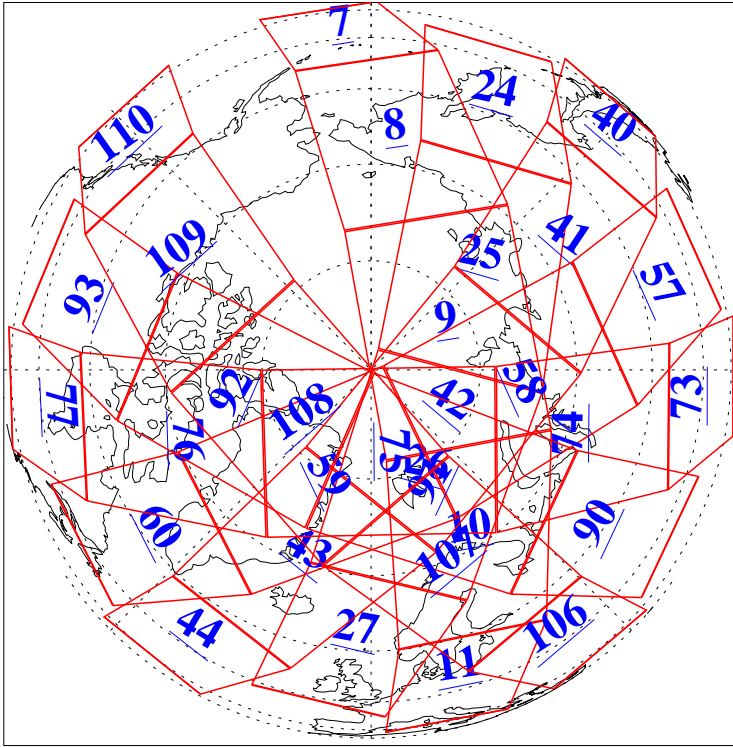

L1B Availability
AMSU Granules: 240
HSB Granules: 0
AIRS Granules: 240

25 Dec 2020
DoY 360
Aqua Day 6810
Granules: 1 to 120

Granules: 121 to 240

Legend: AMSU Available, *HSB Available*, *AIRS Available*

L1B Availability
 AMSU Granules: 240
 HSB Granules: 0
 AIRS Granules: 240

25 Dec 2020
 DoY 360
 Aqua Day 6810

Ascending Granules

Descending Granules

Legend: AMSU Available, *HSB Available*, *AIRS Available*

L1B Availability
 AMSU Granules: 240
 HSB Granules: 0
 AIRS Granules: 240

25 Dec 2020
 DoY 360
 Aqua Day 6810

Northern Hemisphere Granules

Southern Hemisphere Granules

Legend: AMSU Available, HSB Available, **AIRS Available**