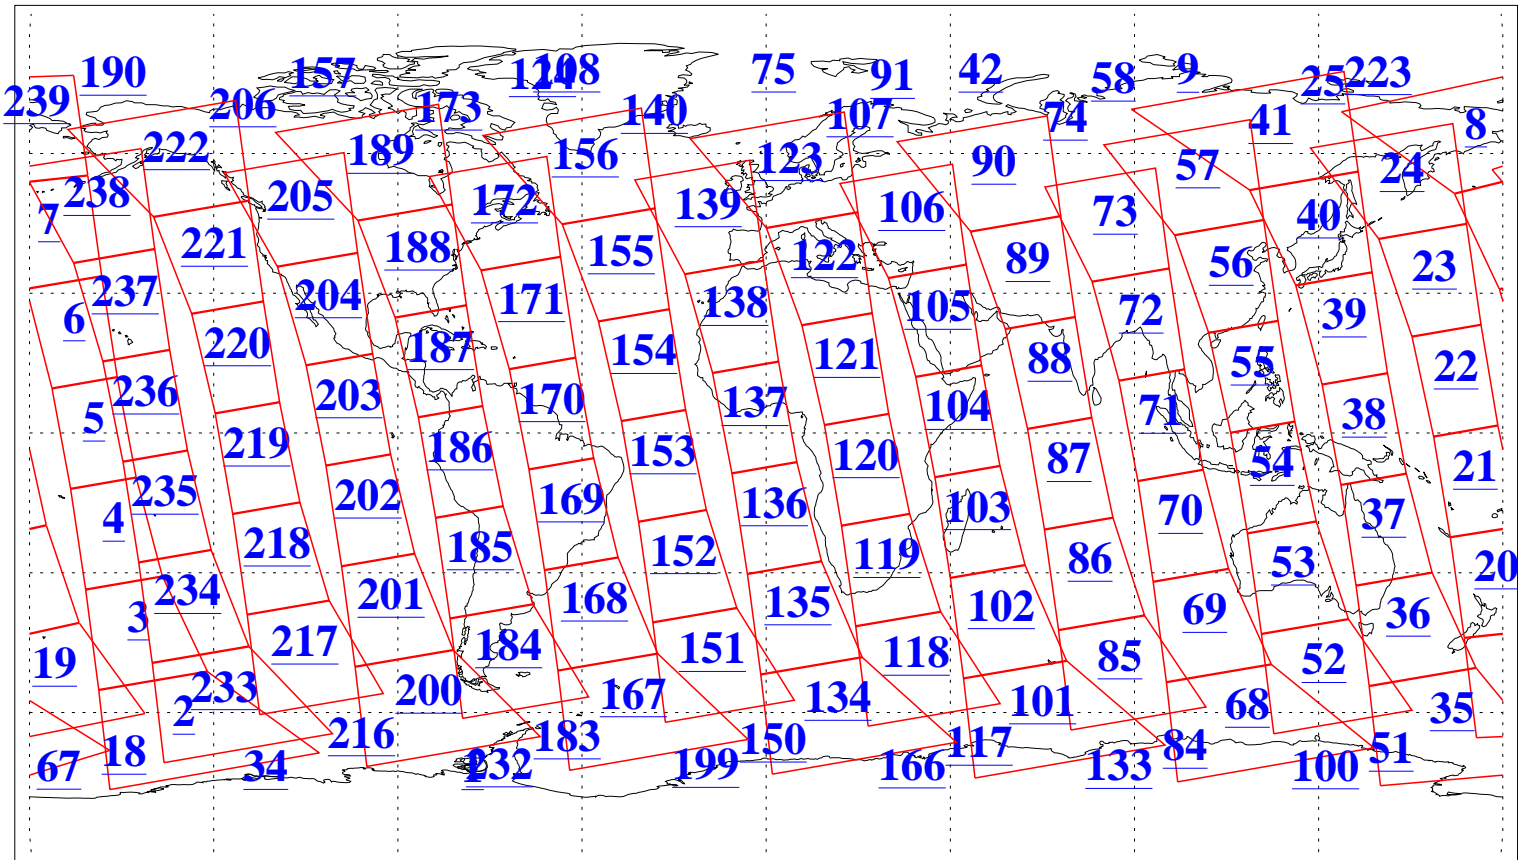

L1B Availability
AMSU Granules: 240
HSB Granules: 0
AIRS Granules: 240

25 Dec 2020
DoY 360
Aqua Day 6810
Granules: 1 to 120

Granules: 121 to 240

Legend: AMSU Available, *HSB Available*, *AIRS Available*

L1B Availability
 AMSU Granules: 240
 HSB Granules: 0
 AIRS Granules: 240

25 Dec 2020
 DoY 360
 Aqua Day 6810

Ascending Granules

Descending Granules

Legend: AMSU Available, *HSB Available*, *AIRS Available*

L1B Availability
 AMSU Granules: 240
 HSB Granules: 0
 AIRS Granules: 240

25 Dec 2020
 DoY 360
 Aqua Day 6810

Northern Hemisphere Granules

Southern Hemisphere Granules

Legend: AMSU Available, HSB Available, **AIRS Available**