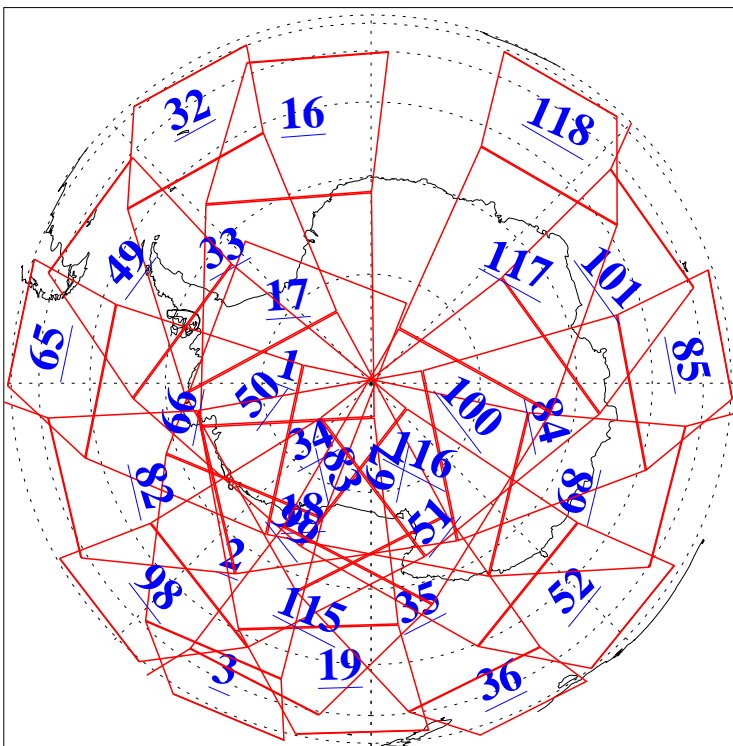

L1B Availability
AMSU Granules: 240
HSB Granules: 0
AIRS Granules: 240

25 Dec 2020
DoY 360
Aqua Day 6810
Granules: 1 to 120

Granules: 121 to 240

Legend: AMSU Available, *HSB Available*, *AIRS Available*

L1B Availability
 AMSU Granules: 240
 HSB Granules: 0
 AIRS Granules: 240

25 Dec 2020
 DoY 360
 Aqua Day 6810

Ascending Granules

Descending Granules

Legend: AMSU Available, *HSB Available*, *AIRS Available*

L1B Availability
 AMSU Granules: 240
 HSB Granules: 0
 AIRS Granules: 240

25 Dec 2020
 DoY 360
 Aqua Day 6810

Northern Hemisphere Granules

Southern Hemisphere Granules

Legend: AMSU Available, HSB Available, **AIRS Available**