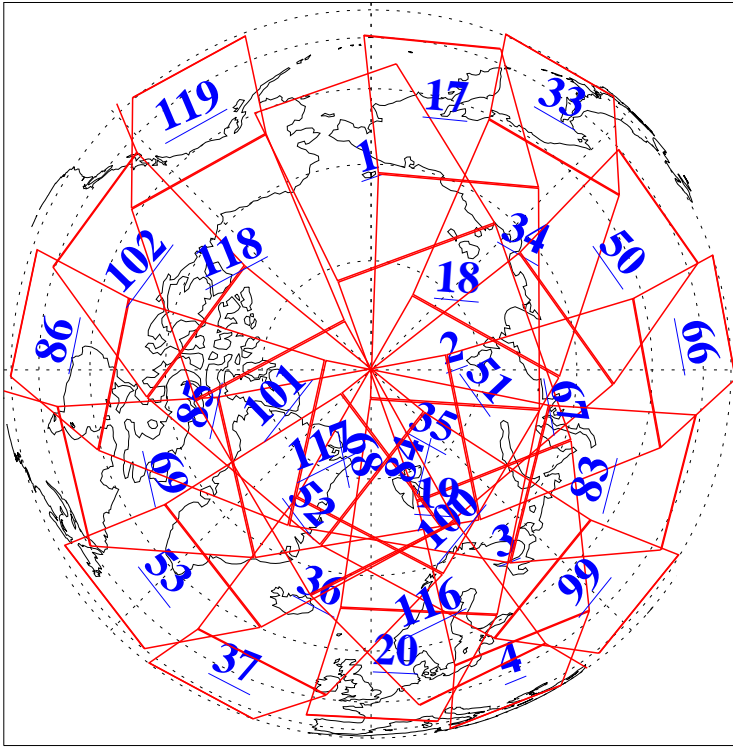

L1B Availability
AMSU Granules: 240
HSB Granules: 0
AIRS Granules: 240

24 Dec 2020
DoY 359
Aqua Day 6809
Granules: 1 to 120

Granules: 121 to 240

Legend: AMSU Available, *HSB Available*, **AIRS Available**

L1B Availability
 AMSU Granules: 240
 HSB Granules: 0
 AIRS Granules: 240

24 Dec 2020
 DoY 359
 Aqua Day 6809

Ascending Granules

Descending Granules

Legend: AMSU Available, *HSB Available*, *AIRS Available*

L1B Availability
 AMSU Granules: 240
 HSB Granules: 0
 AIRS Granules: 240

24 Dec 2020
 DoY 359
 Aqua Day 6809

Northern Hemisphere Granules

Southern Hemisphere Granules

Legend: AMSU Available, HSB Available, AIRS Available