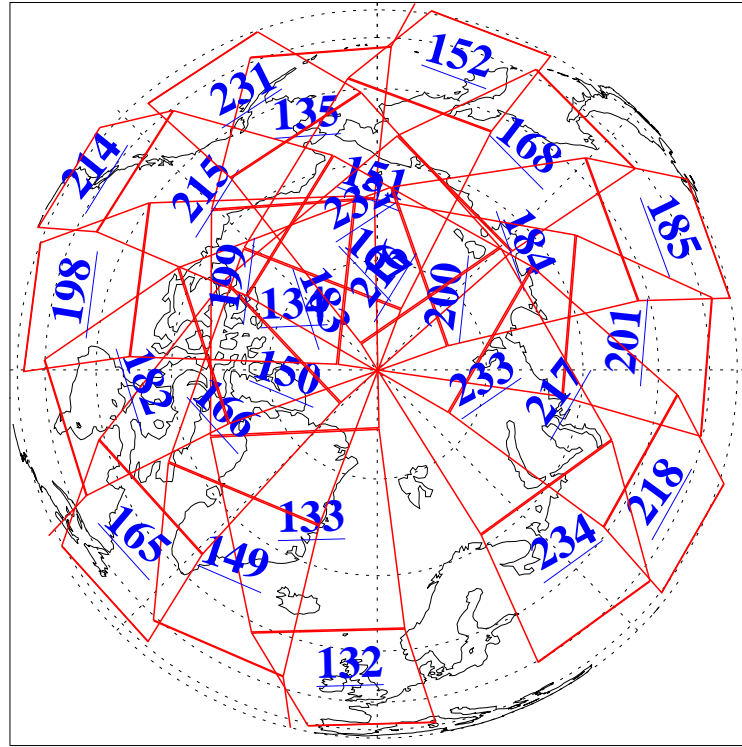

L1B Availability
 AMSU Granules: 240
 HSB Granules: 0
 AIRS Granules: 240

24 Dec 2020
 DoY 359
 Aqua Day 6809

Ascending Granules

Descending Granules

Legend: AMSU Available, *HSB Available*, *AIRS Available*

L1B Availability
 AMSU Granules: 240
 HSB Granules: 0
 AIRS Granules: 240

24 Dec 2020
 DoY 359
 Aqua Day 6809

Northern Hemisphere Granules

Southern Hemisphere Granules

Legend: AMSU Available, HSB Available, AIRS Available