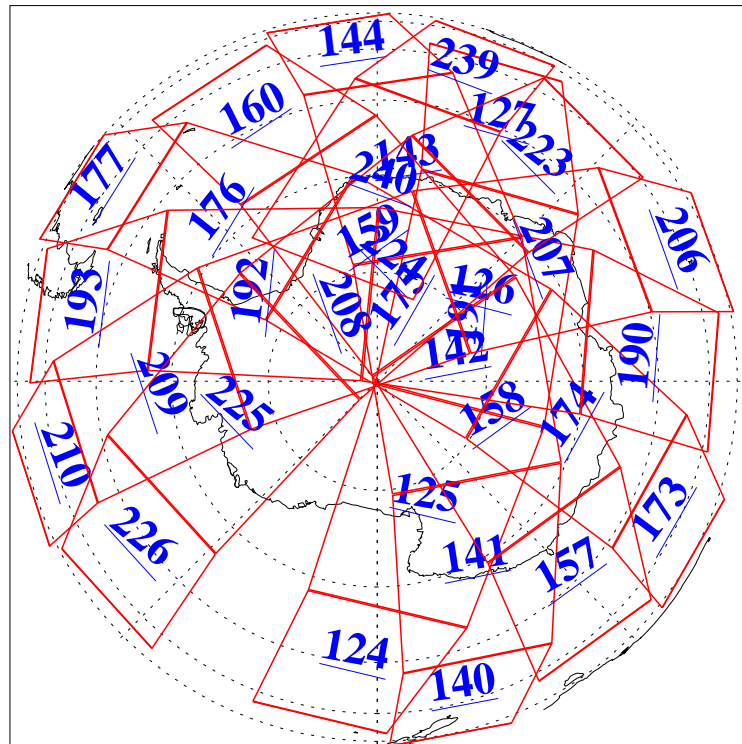

L1B Availability
AMSU Granules: 240
HSB Granules: 0
AIRS Granules: 240

24 Dec 2020
DoY 359
Aqua Day 6809
Granules: 1 to 120

Granules: 121 to 240

Legend: AMSU Available, *HSB Available*, **AIRS Available**

L1B Availability
 AMSU Granules: 240
 HSB Granules: 0
 AIRS Granules: 240

24 Dec 2020
 DoY 359
 Aqua Day 6809

Ascending Granules

Descending Granules

Legend: AMSU Available, *HSB Available*, *AIRS Available*

L1B Availability
 AMSU Granules: 240
 HSB Granules: 0
 AIRS Granules: 240

24 Dec 2020
 DoY 359
 Aqua Day 6809

Northern Hemisphere Granules

Southern Hemisphere Granules

Legend: AMSU Available, HSB Available, AIRS Available