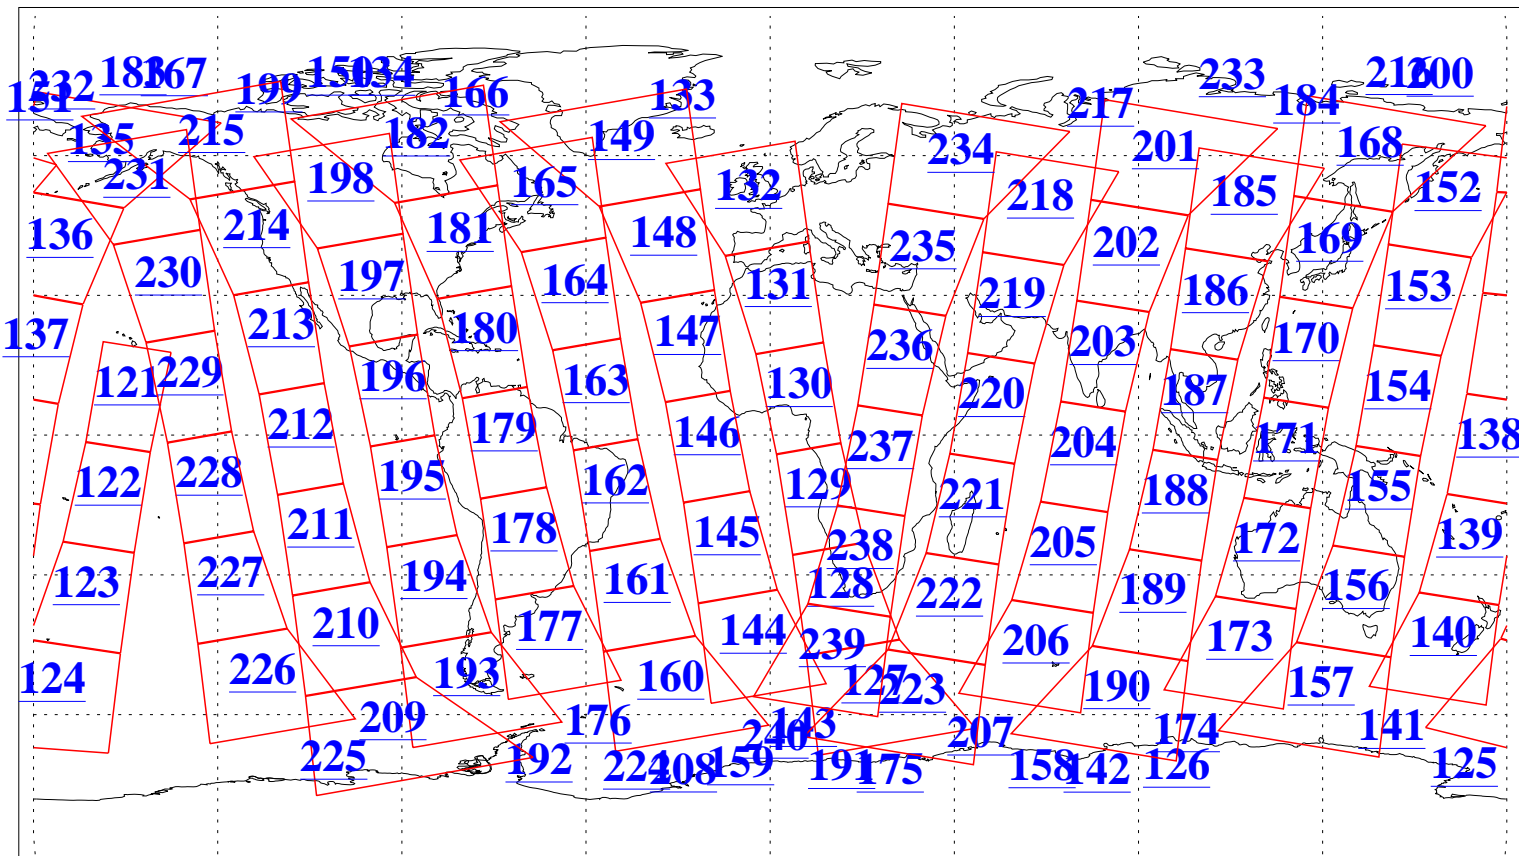

L1B Availability
AMSU Granules: 240
HSB Granules: 0
AIRS Granules: 240

24 Dec 2020
DoY 359
Aqua Day 6809
Granules: 1 to 120

Granules: 121 to 240

Legend: AMSU Available, *HSB Available*, **AIRS Available**

L1B Availability
 AMSU Granules: 240
 HSB Granules: 0
 AIRS Granules: 240

24 Dec 2020
 DoY 359
 Aqua Day 6809

Ascending Granules

Descending Granules

Legend: AMSU Available, *HSB Available*, *AIRS Available*

L1B Availability
 AMSU Granules: 240
 HSB Granules: 0
 AIRS Granules: 240

24 Dec 2020
 DoY 359
 Aqua Day 6809

Northern Hemisphere Granules

Southern Hemisphere Granules

Legend: AMSU Available, HSB Available, AIRS Available