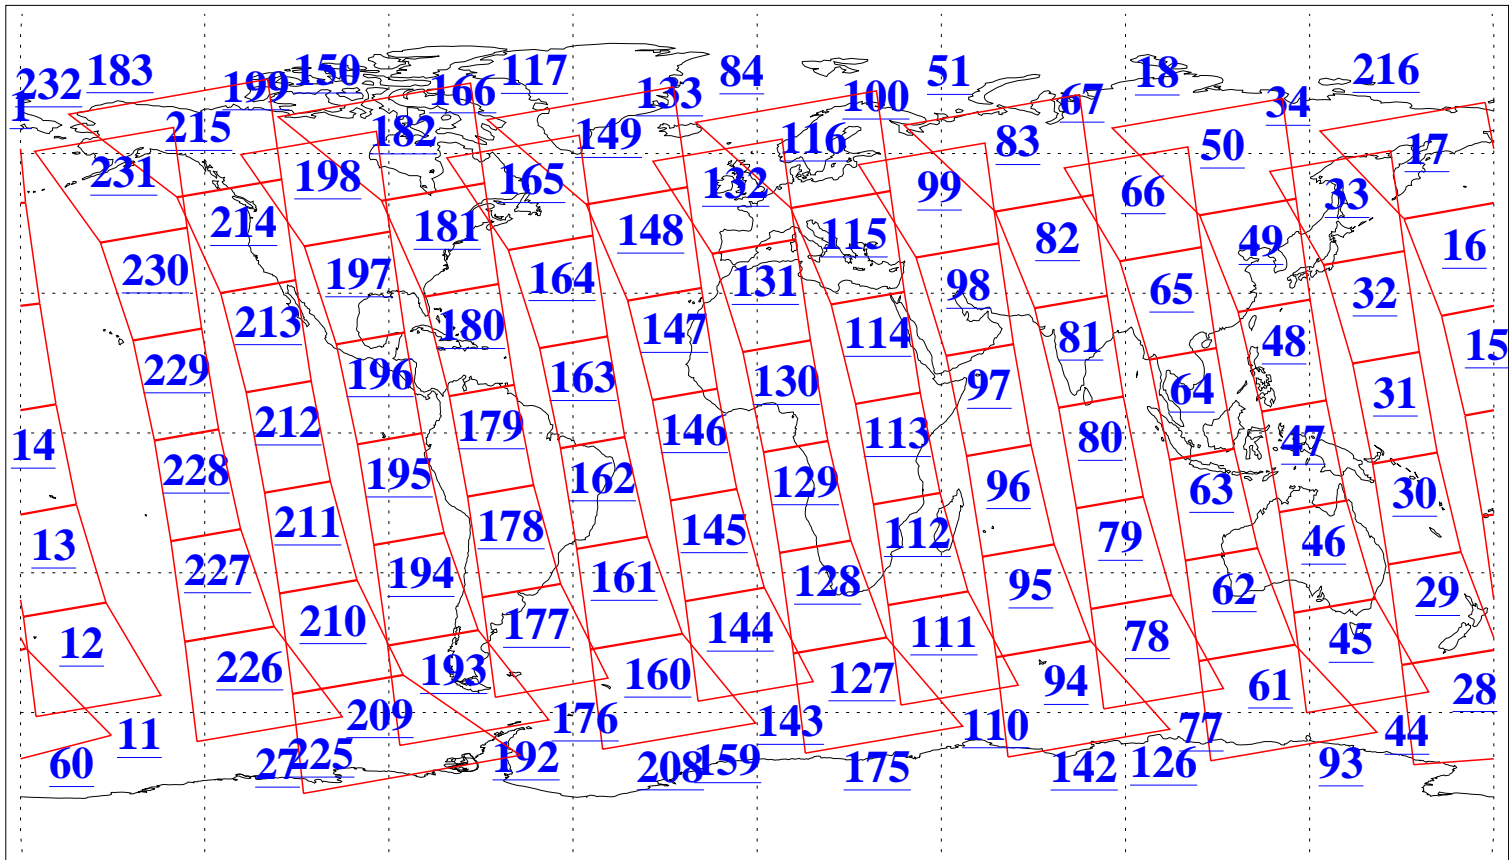

L1B Availability
AMSU Granules: 240
HSB Granules: 0
AIRS Granules: 240

24 Dec 2020
DoY 359
Aqua Day 6809
Granules: 1 to 120

Granules: 121 to 240

Legend: AMSU Available, *HSB Available*, **AIRS Available**

L1B Availability
 AMSU Granules: 240
 HSB Granules: 0
 AIRS Granules: 240

24 Dec 2020
 DoY 359
 Aqua Day 6809

Ascending Granules

Descending Granules

Legend: AMSU Available, *HSB Available*, *AIRS Available*

L1B Availability
 AMSU Granules: 240
 HSB Granules: 0
 AIRS Granules: 240

24 Dec 2020
 DoY 359
 Aqua Day 6809

Northern Hemisphere Granules

Southern Hemisphere Granules

Legend: AMSU Available, HSB Available, AIRS Available