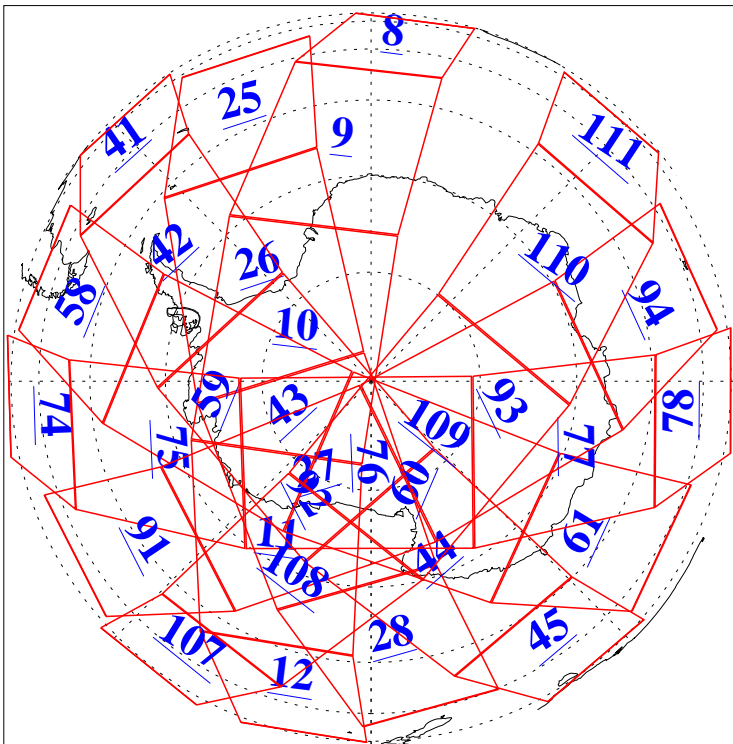

L1B Availability
AMSU Granules: 240
HSB Granules: 0
AIRS Granules: 240

24 Dec 2020
DoY 359
Aqua Day 6809
Granules: 1 to 120

Granules: 121 to 240

Legend: AMSU Available, *HSB Available*, **AIRS Available**

L1B Availability
 AMSU Granules: 240
 HSB Granules: 0
 AIRS Granules: 240

24 Dec 2020
 DoY 359
 Aqua Day 6809

Ascending Granules

Descending Granules

Legend: AMSU Available, *HSB Available*, *AIRS Available*

L1B Availability
 AMSU Granules: 240
 HSB Granules: 0
 AIRS Granules: 240

24 Dec 2020
 DoY 359
 Aqua Day 6809

Northern Hemisphere Granules

Southern Hemisphere Granules

Legend: AMSU Available, HSB Available, AIRS Available