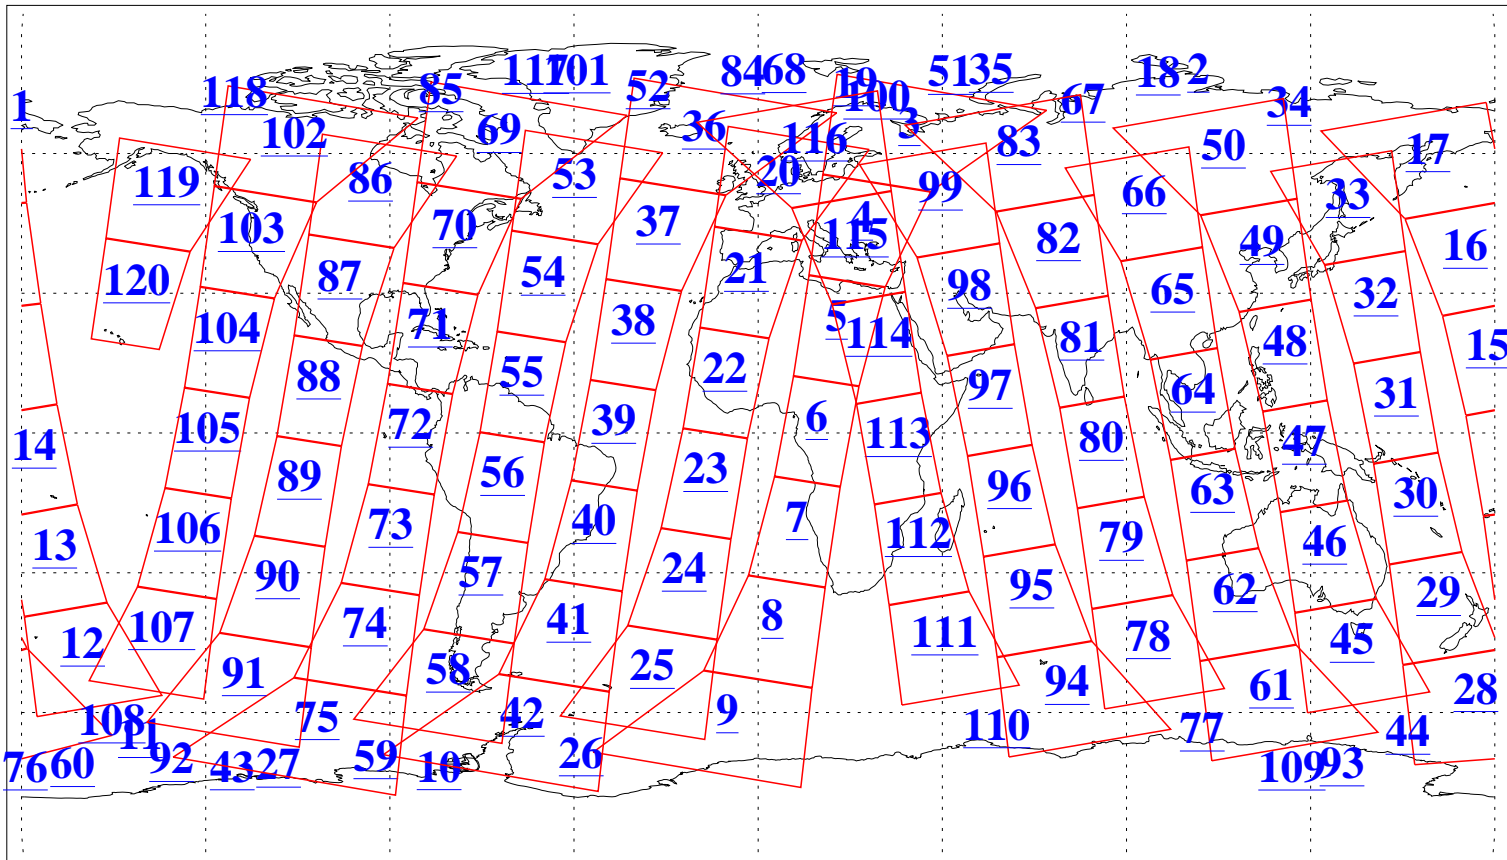

L1B Availability
AMSU Granules: 240
HSB Granules: 0
AIRS Granules: 240

24 Dec 2020
DoY 359
Aqua Day 6809
Granules: 1 to 120

Granules: 121 to 240

Legend: AMSU Available, *HSB Available*, **AIRS Available**

L1B Availability
 AMSU Granules: 240
 HSB Granules: 0
 AIRS Granules: 240

24 Dec 2020
 DoY 359
 Aqua Day 6809

Ascending Granules

Descending Granules

Legend: AMSU Available, *HSB Available*, *AIRS Available*

L1B Availability
 AMSU Granules: 240
 HSB Granules: 0
 AIRS Granules: 240

24 Dec 2020
 DoY 359
 Aqua Day 6809

Northern Hemisphere Granules

Southern Hemisphere Granules

Legend: AMSU Available, HSB Available, AIRS Available