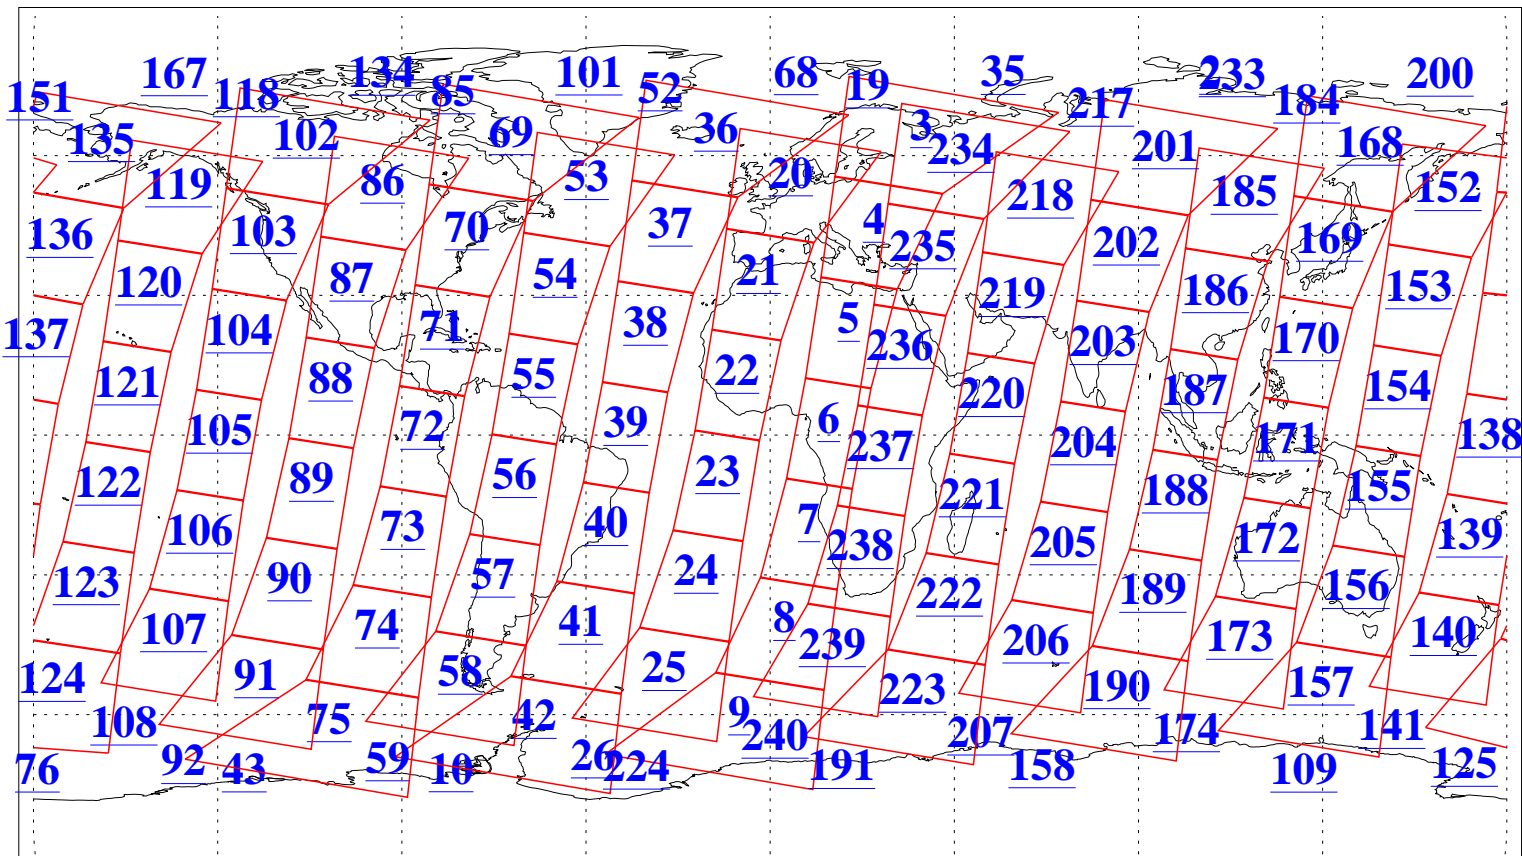

L1B Availability
AMSU Granules: 240
HSB Granules: 0
AIRS Granules: 240

24 Dec 2020
DoY 359
Aqua Day 6809
Granules: 1 to 120

Granules: 121 to 240

Legend: AMSU Available, *HSB Available*, **AIRS Available**

L1B Availability
 AMSU Granules: 240
 HSB Granules: 0
 AIRS Granules: 240

24 Dec 2020
 DoY 359
 Aqua Day 6809

Ascending Granules

Descending Granules

Legend: AMSU Available, *HSB Available*, *AIRS Available*

L1B Availability
 AMSU Granules: 240
 HSB Granules: 0
 AIRS Granules: 240

24 Dec 2020
 DoY 359
 Aqua Day 6809

Northern Hemisphere Granules

Southern Hemisphere Granules

Legend: AMSU Available, HSB Available, AIRS Available