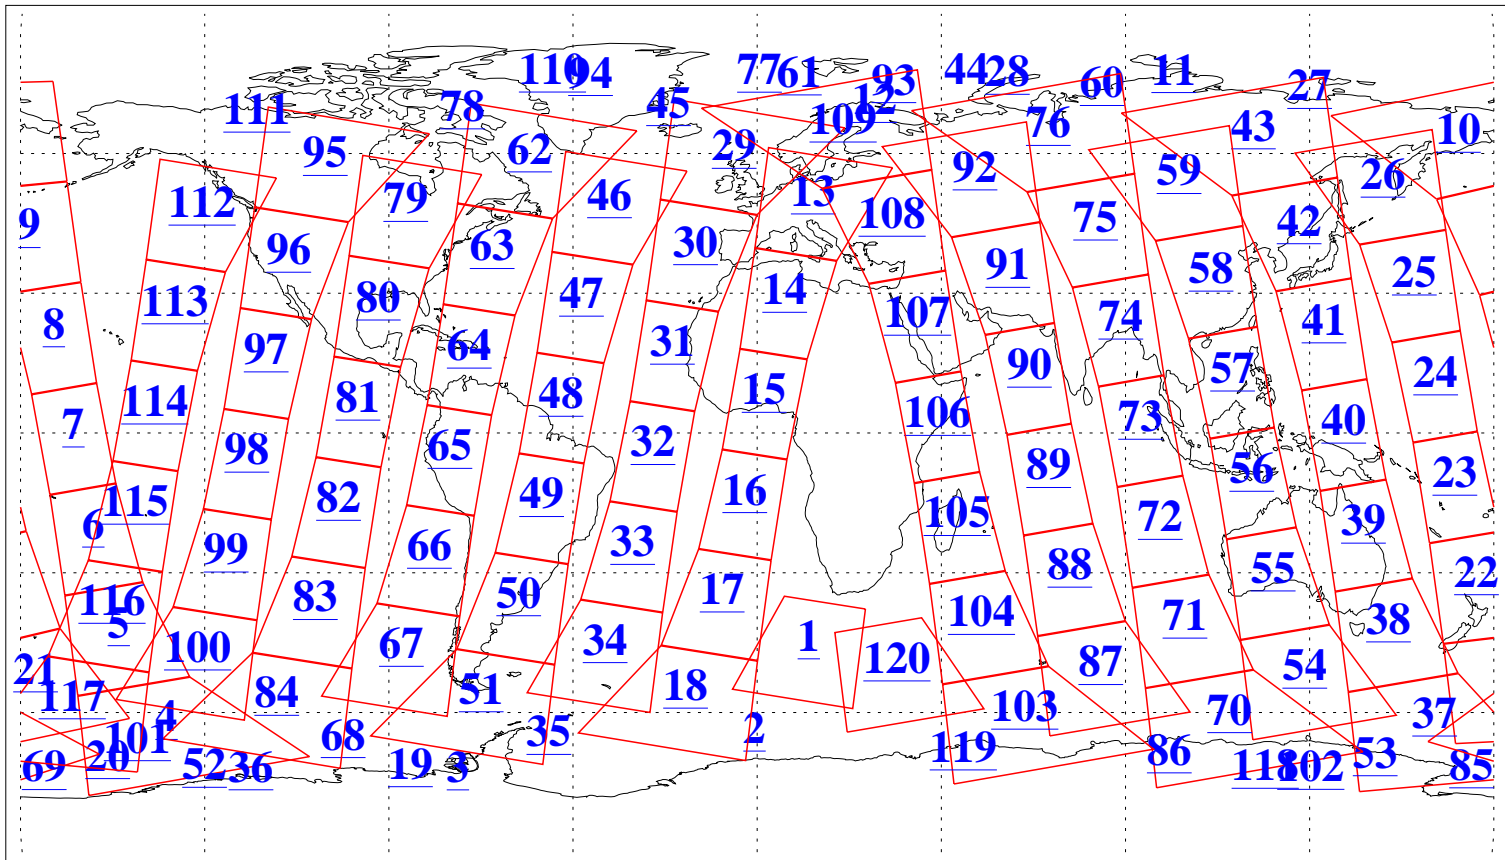

L1B Availability  
 AMSU Granules: 239  
 HSB Granules: 0  
 AIRS Granules: 240

23 Dec 2020  
 DoY 358  
 Aqua Day 6808  
 Granules: 1 to 120

Granules: 121 to 240

Legend: AMSU Available, HSB Available, AIRS Available

L1B Availability  
 AMSU Granules: 239  
 HSB Granules: 0  
 AIRS Granules: 240

23 Dec 2020  
 DoY 358  
 Aqua Day 6808

Ascending Granules

Descending Granules

Legend: AMSU Available, HSB Available, AIRS Available

L1B Availability  
 AMSU Granules: 239  
 HSB Granules: 0  
 AIRS Granules: 240

23 Dec 2020  
 DoY 358  
 Aqua Day 6808

Northern Hemisphere Granules

Southern Hemisphere Granules

Legend: AMSU Available, HSB Available, **AIRS Available**