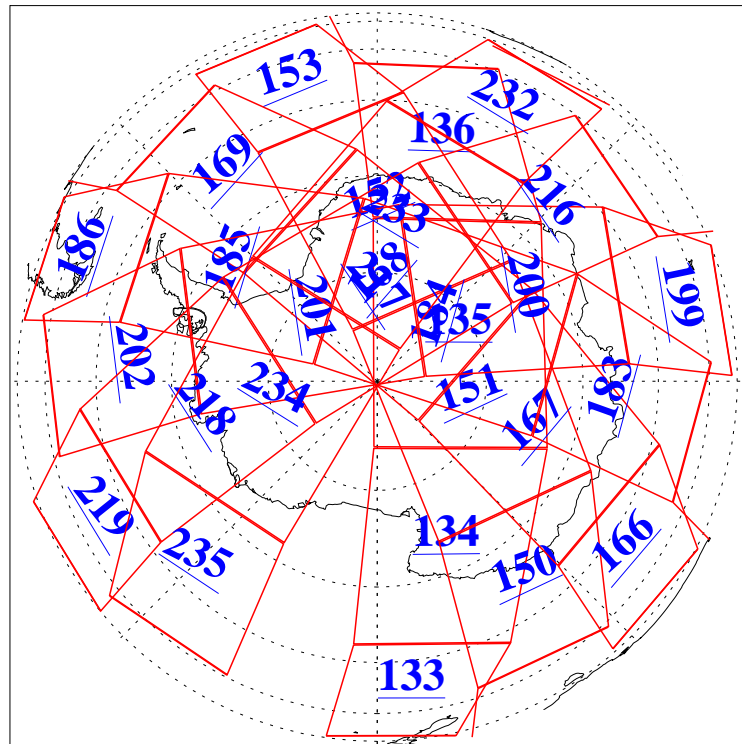

L1B Availability  
 AMSU Granules: 239  
 HSB Granules: 0  
 AIRS Granules: 240

23 Dec 2020  
 DoY 358  
 Aqua Day 6808

Ascending Granules

Descending Granules

Legend: AMSU Available, HSB Available, AIRS Available

L1B Availability  
 AMSU Granules: 239  
 HSB Granules: 0  
 AIRS Granules: 240

23 Dec 2020  
 DoY 358  
 Aqua Day 6808

Northern Hemisphere Granules

Southern Hemisphere Granules

Legend: AMSU Available, HSB Available, **AIRS Available**