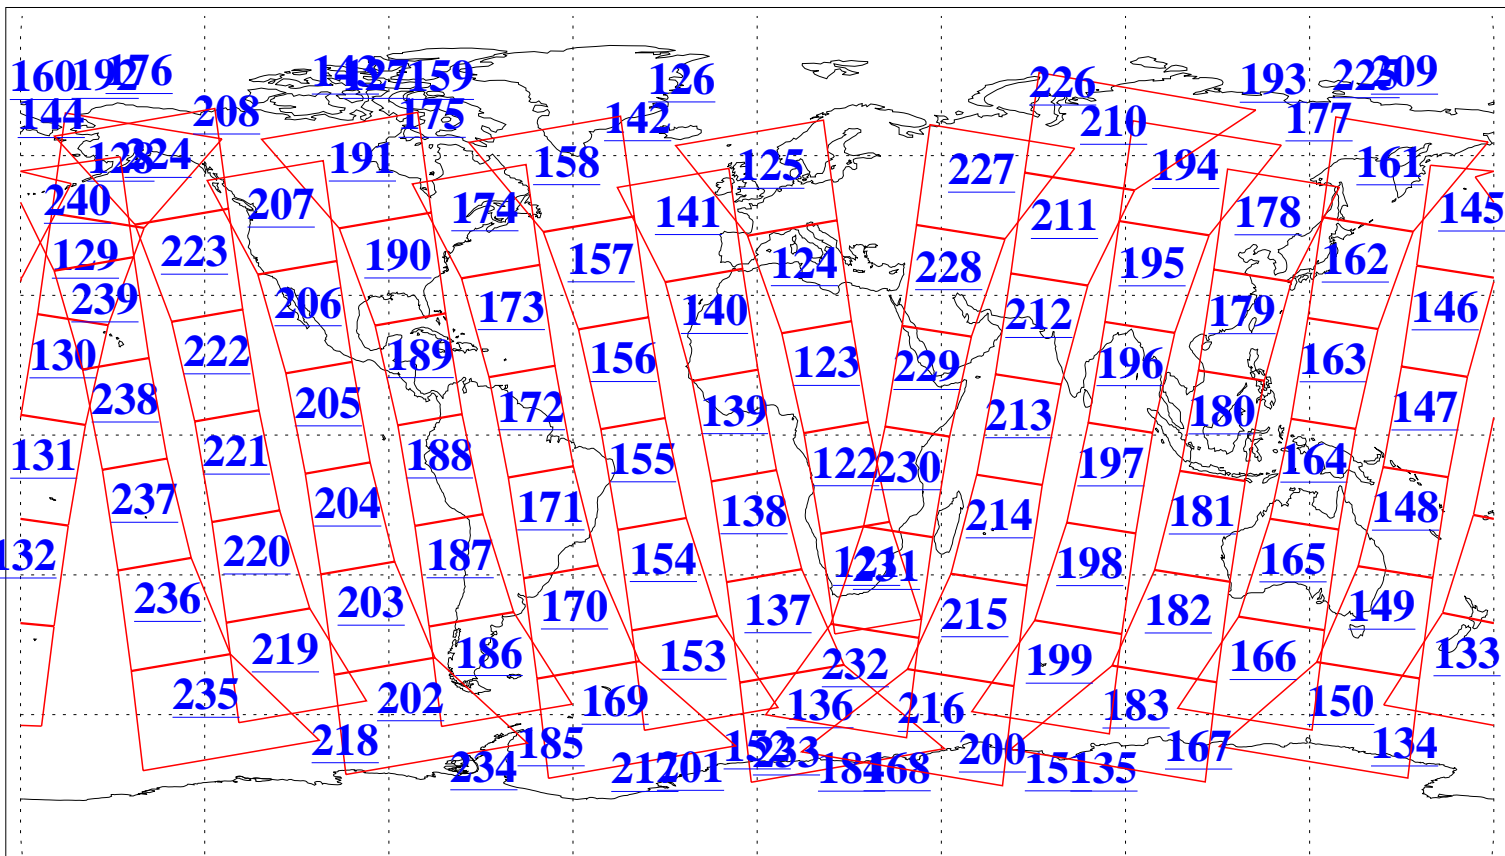

L1B Availability  
 AMSU Granules: 239  
 HSB Granules: 0  
 AIRS Granules: 240

23 Dec 2020  
 DoY 358  
 Aqua Day 6808  
 Granules: 1 to 120

Granules: 121 to 240

Legend: AMSU Available, HSB Available, AIRS Available

L1B Availability  
 AMSU Granules: 239  
 HSB Granules: 0  
 AIRS Granules: 240

23 Dec 2020  
 DoY 358  
 Aqua Day 6808

Ascending Granules

Descending Granules

Legend: AMSU Available, HSB Available, AIRS Available

L1B Availability  
 AMSU Granules: 239  
 HSB Granules: 0  
 AIRS Granules: 240

23 Dec 2020  
 DoY 358  
 Aqua Day 6808

Northern Hemisphere Granules

Southern Hemisphere Granules

Legend: AMSU Available, HSB Available, **AIRS Available**