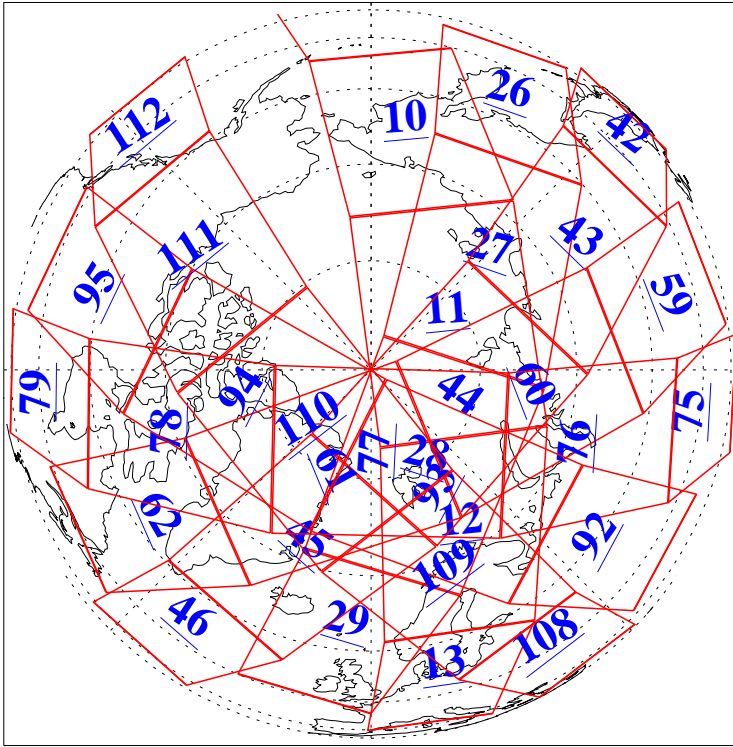

L1B Availability  
 AMSU Granules: 239  
 HSB Granules: 0  
 AIRS Granules: 240

23 Dec 2020  
 DoY 358  
 Aqua Day 6808  
 Granules: 1 to 120

Granules: 121 to 240

Legend: AMSU Available, HSB Available, AIRS Available

L1B Availability  
 AMSU Granules: 239  
 HSB Granules: 0  
 AIRS Granules: 240

23 Dec 2020  
 DoY 358  
 Aqua Day 6808

Ascending Granules

Descending Granules

Legend: AMSU Available, HSB Available, AIRS Available

L1B Availability  
 AMSU Granules: 239  
 HSB Granules: 0  
 AIRS Granules: 240

23 Dec 2020  
 DoY 358  
 Aqua Day 6808

Northern Hemisphere Granules

Southern Hemisphere Granules

Legend: AMSU Available, HSB Available, **AIRS Available**