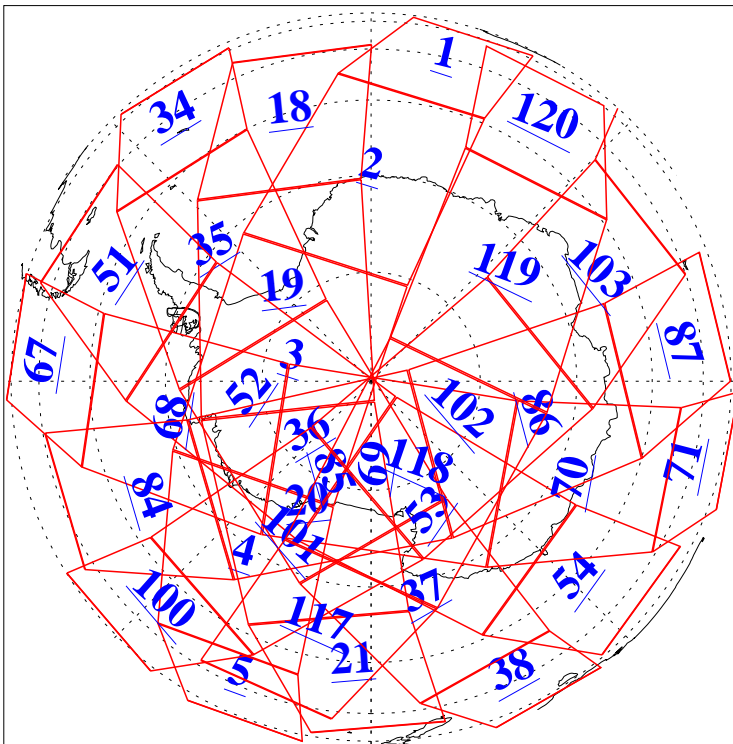

L1B Availability  
 AMSU Granules: 239  
 HSB Granules: 0  
 AIRS Granules: 240

23 Dec 2020  
 DoY 358  
 Aqua Day 6808  
 Granules: 1 to 120

Granules: 121 to 240

Legend: AMSU Available, HSB Available, AIRS Available

L1B Availability  
 AMSU Granules: 239  
 HSB Granules: 0  
 AIRS Granules: 240

23 Dec 2020  
 DoY 358  
 Aqua Day 6808

Ascending Granules

Descending Granules

Legend: AMSU Available, HSB Available, AIRS Available

L1B Availability  
 AMSU Granules: 239  
 HSB Granules: 0  
 AIRS Granules: 240

23 Dec 2020  
 DoY 358  
 Aqua Day 6808

Northern Hemisphere Granules

Southern Hemisphere Granules

Legend: AMSU Available, HSB Available, **AIRS Available**