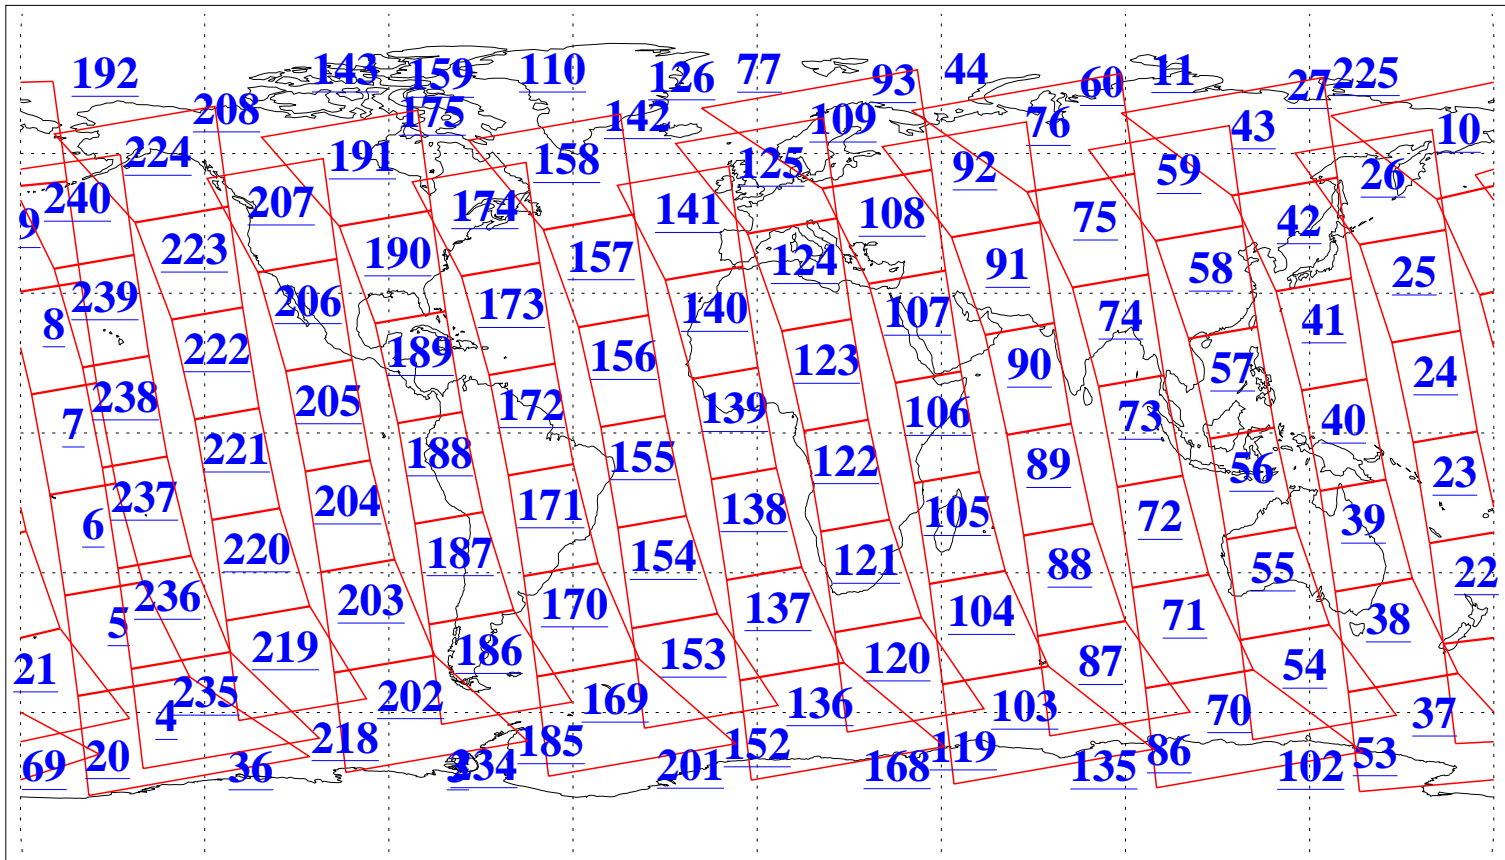

L1B Availability  
 AMSU Granules: 239  
 HSB Granules: 0  
 AIRS Granules: 240

23 Dec 2020  
 DoY 358  
 Aqua Day 6808  
 Granules: 1 to 120

Granules: 121 to 240

Legend: AMSU Available, HSB Available, AIRS Available

L1B Availability  
 AMSU Granules: 239  
 HSB Granules: 0  
 AIRS Granules: 240

23 Dec 2020  
 DoY 358  
 Aqua Day 6808

Ascending Granules

Descending Granules

Legend: AMSU Available, HSB Available, AIRS Available

L1B Availability  
 AMSU Granules: 239  
 HSB Granules: 0  
 AIRS Granules: 240

23 Dec 2020  
 DoY 358  
 Aqua Day 6808

Northern Hemisphere Granules

Southern Hemisphere Granules

Legend: AMSU Available, HSB Available, **AIRS Available**