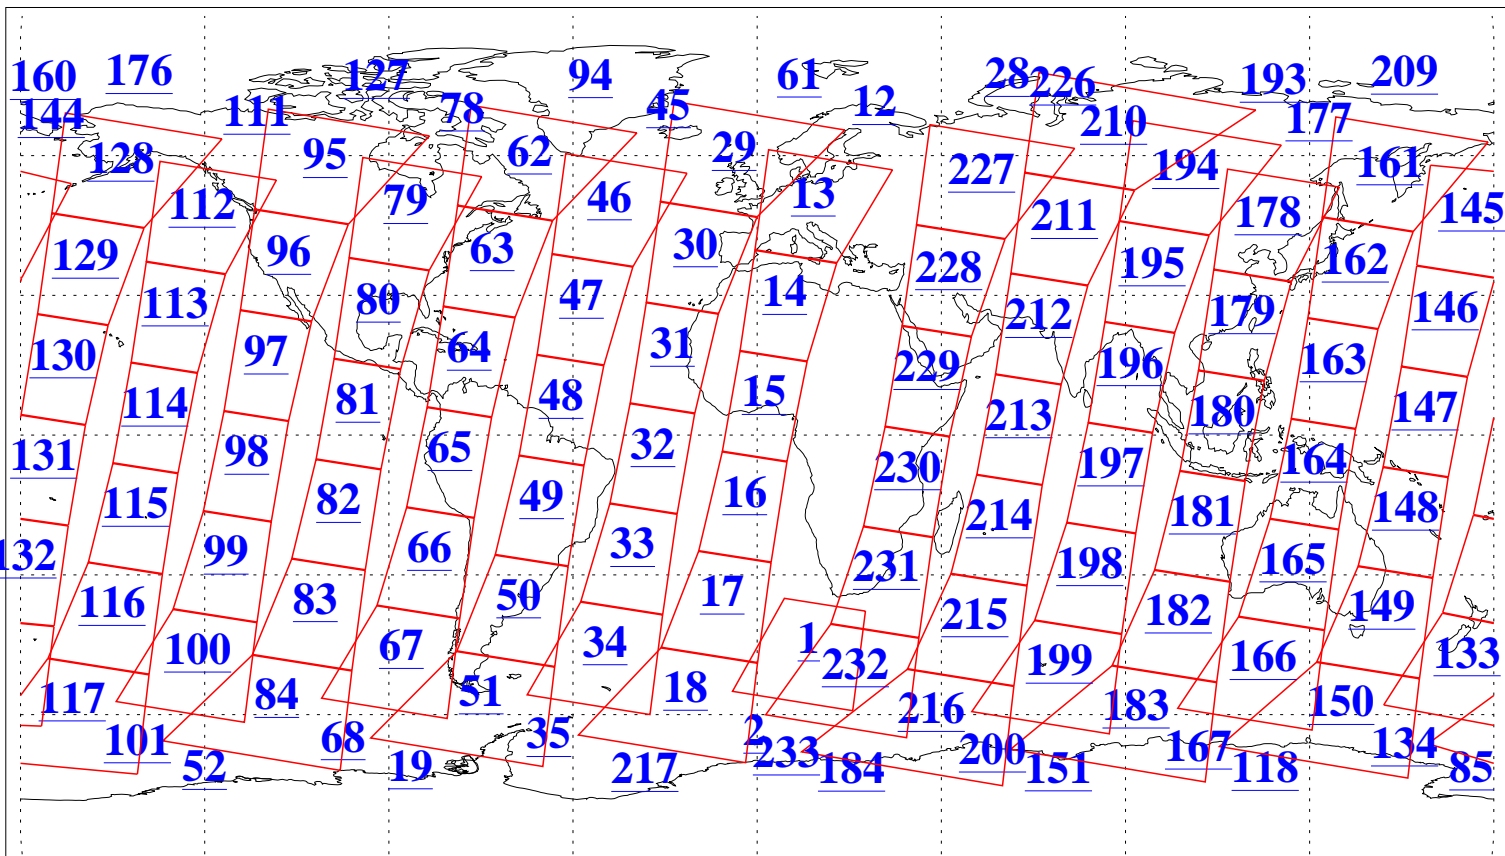

L1B Availability  
 AMSU Granules: 239  
 HSB Granules: 0  
 AIRS Granules: 240

23 Dec 2020  
 DoY 358  
 Aqua Day 6808  
 Granules: 1 to 120

Granules: 121 to 240

Legend: AMSU Available, HSB Available, AIRS Available

L1B Availability  
 AMSU Granules: 239  
 HSB Granules: 0  
 AIRS Granules: 240

23 Dec 2020  
 DoY 358  
 Aqua Day 6808

Ascending Granules

Descending Granules

Legend: AMSU Available, HSB Available, AIRS Available

L1B Availability  
 AMSU Granules: 239  
 HSB Granules: 0  
 AIRS Granules: 240

23 Dec 2020  
 DoY 358  
 Aqua Day 6808

Northern Hemisphere Granules

Southern Hemisphere Granules

Legend: AMSU Available, HSB Available, **AIRS Available**