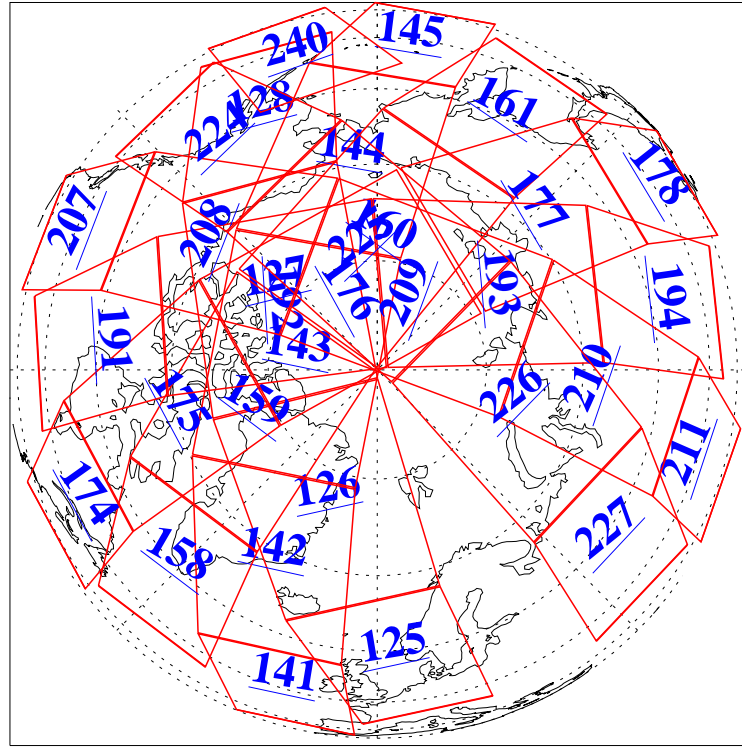

L1B Availability  
 AMSU Granules: 239  
 HSB Granules: 0  
 AIRS Granules: 240

23 Dec 2020  
 DoY 358  
 Aqua Day 6808

Ascending Granules

Descending Granules

Legend: AMSU Available, HSB Available, AIRS Available

L1B Availability  
 AMSU Granules: 239  
 HSB Granules: 0  
 AIRS Granules: 240

23 Dec 2020  
 DoY 358  
 Aqua Day 6808

Northern Hemisphere Granules

Southern Hemisphere Granules

Legend: AMSU Available, HSB Available, **AIRS Available**