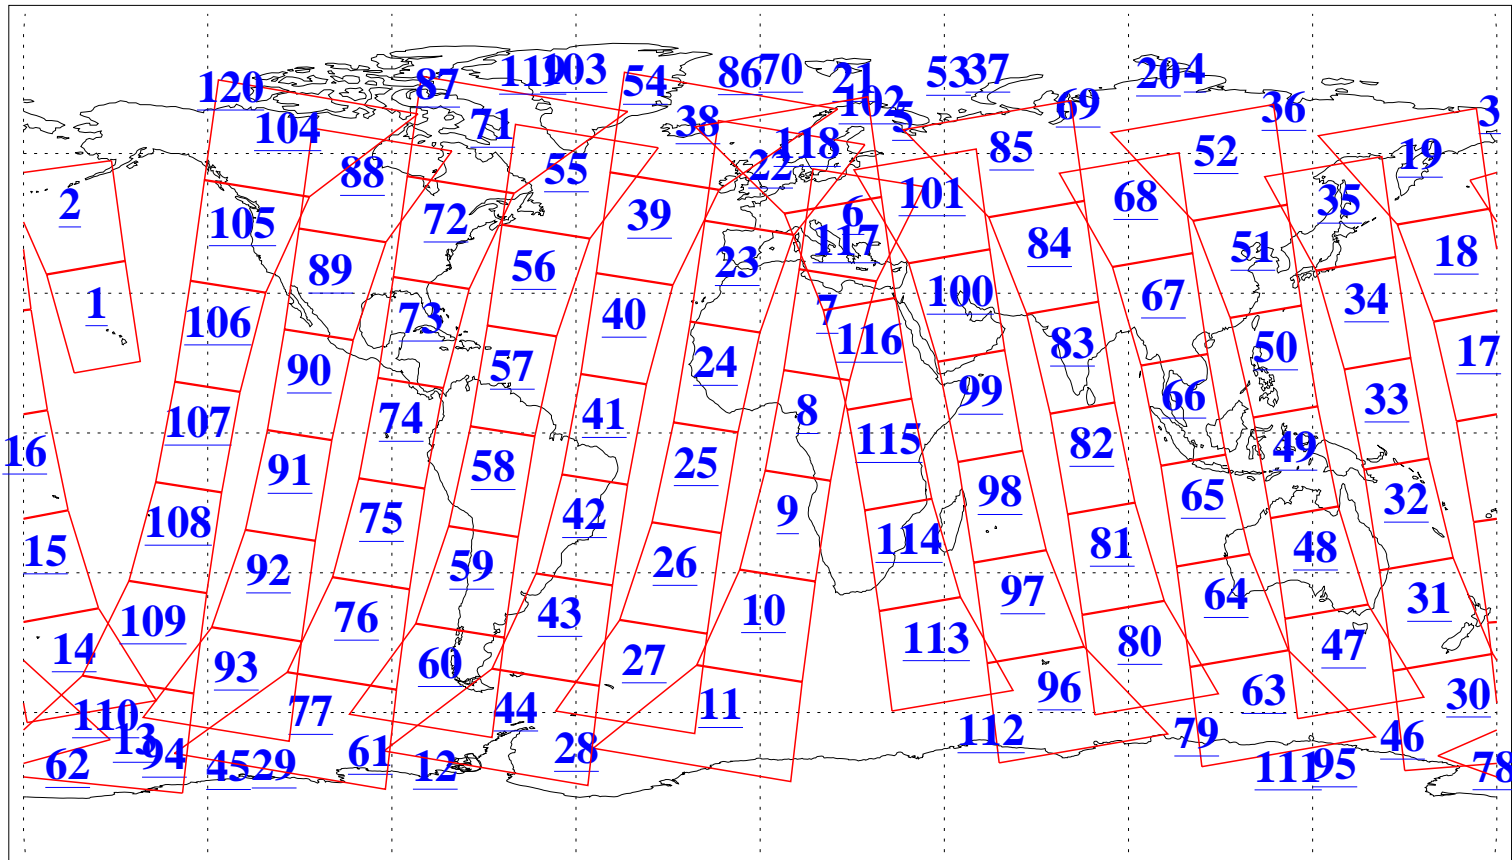

L1B Availability
AMSU Granules: 240
HSB Granules: 0
AIRS Granules: 236

22 Dec 2020
DoY 357
Aqua Day 6807
Granules: 1 to 120

Granules: 121 to 240

Legend: AMSU Available, *HSB Available*, *AIRS Available*

L1B Availability
AMSU Granules: 240
HSB Granules: 0
AIRS Granules: 236

22 Dec 2020
DoY 357
Aqua Day 6807

Ascending Granules

Descending Granules

Legend: AMSU Available, HSB Available, AIRS Available

L1B Availability
 AMSU Granules: 240
 HSB Granules: 0
 AIRS Granules: 236

22 Dec 2020
 DoY 357
 Aqua Day 6807

Northern Hemisphere Granules

Southern Hemisphere Granules

Legend: AMSU Available, HSB Available, **AIRS Available**