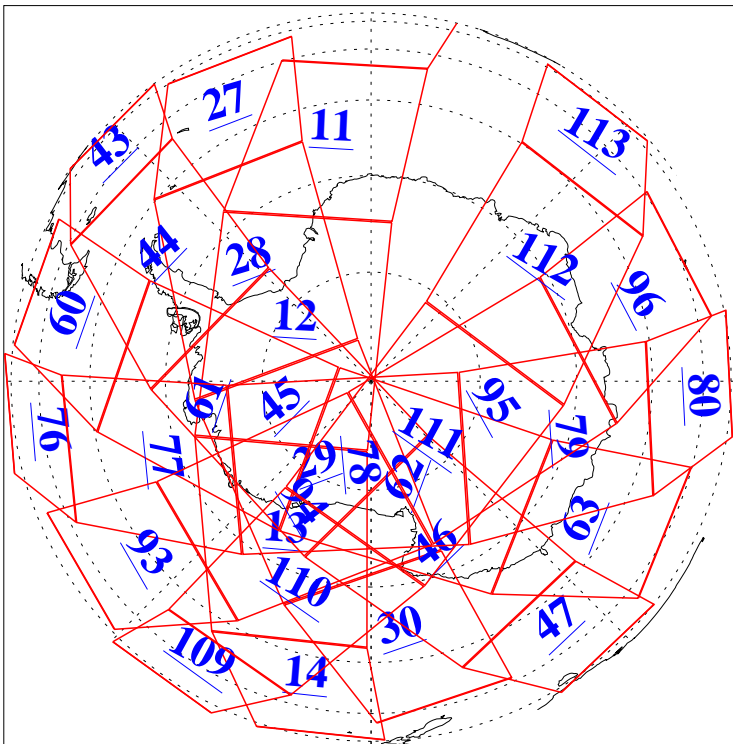

L1B Availability
AMSU Granules: 240
HSB Granules: 0
AIRS Granules: 236

22 Dec 2020
DoY 357
Aqua Day 6807
Granules: 1 to 120

Granules: 121 to 240

Legend: AMSU Available, *HSB Available*, *AIRS Available*

L1B Availability
AMSU Granules: 240
HSB Granules: 0
AIRS Granules: 236

22 Dec 2020
DoY 357
Aqua Day 6807

Ascending Granules

Descending Granules

Legend: AMSU Available, HSB Available, AIRS Available

L1B Availability
 AMSU Granules: 240
 HSB Granules: 0
 AIRS Granules: 236

22 Dec 2020
 DoY 357
 Aqua Day 6807

Northern Hemisphere Granules

Southern Hemisphere Granules

Legend: AMSU Available, HSB Available, **AIRS Available**