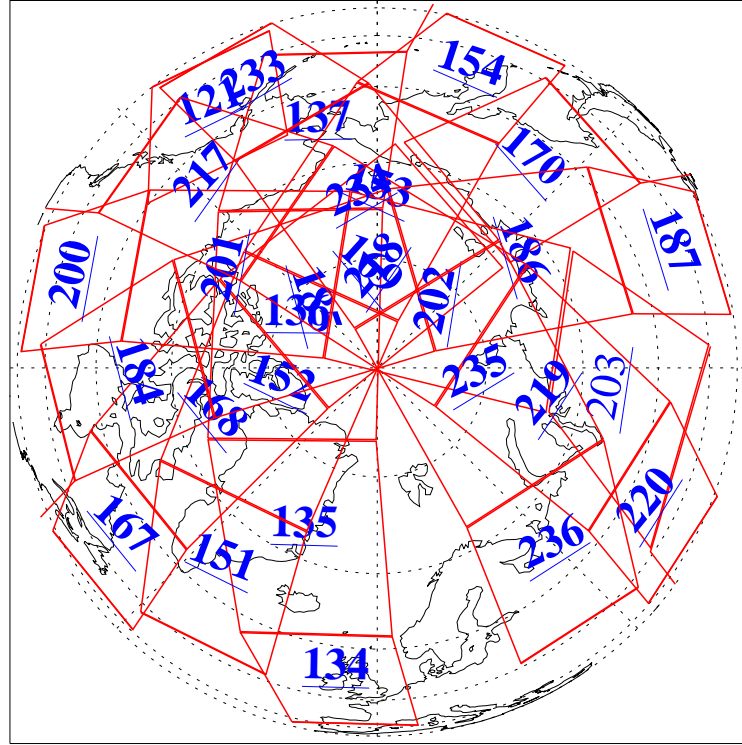

22 Dec 2020
DoY 357
Aqua Day 6807

Ascending Granules

Descending Granules

Legend: AMSU Available, HSB Available, AIRS Available

L1B Availability
 AMSU Granules: 240
 HSB Granules: 0
 AIRS Granules: 236

22 Dec 2020
 DoY 357
 Aqua Day 6807

Northern Hemisphere Granules

Southern Hemisphere Granules

Legend: AMSU Available, HSB Available, **AIRS Available**