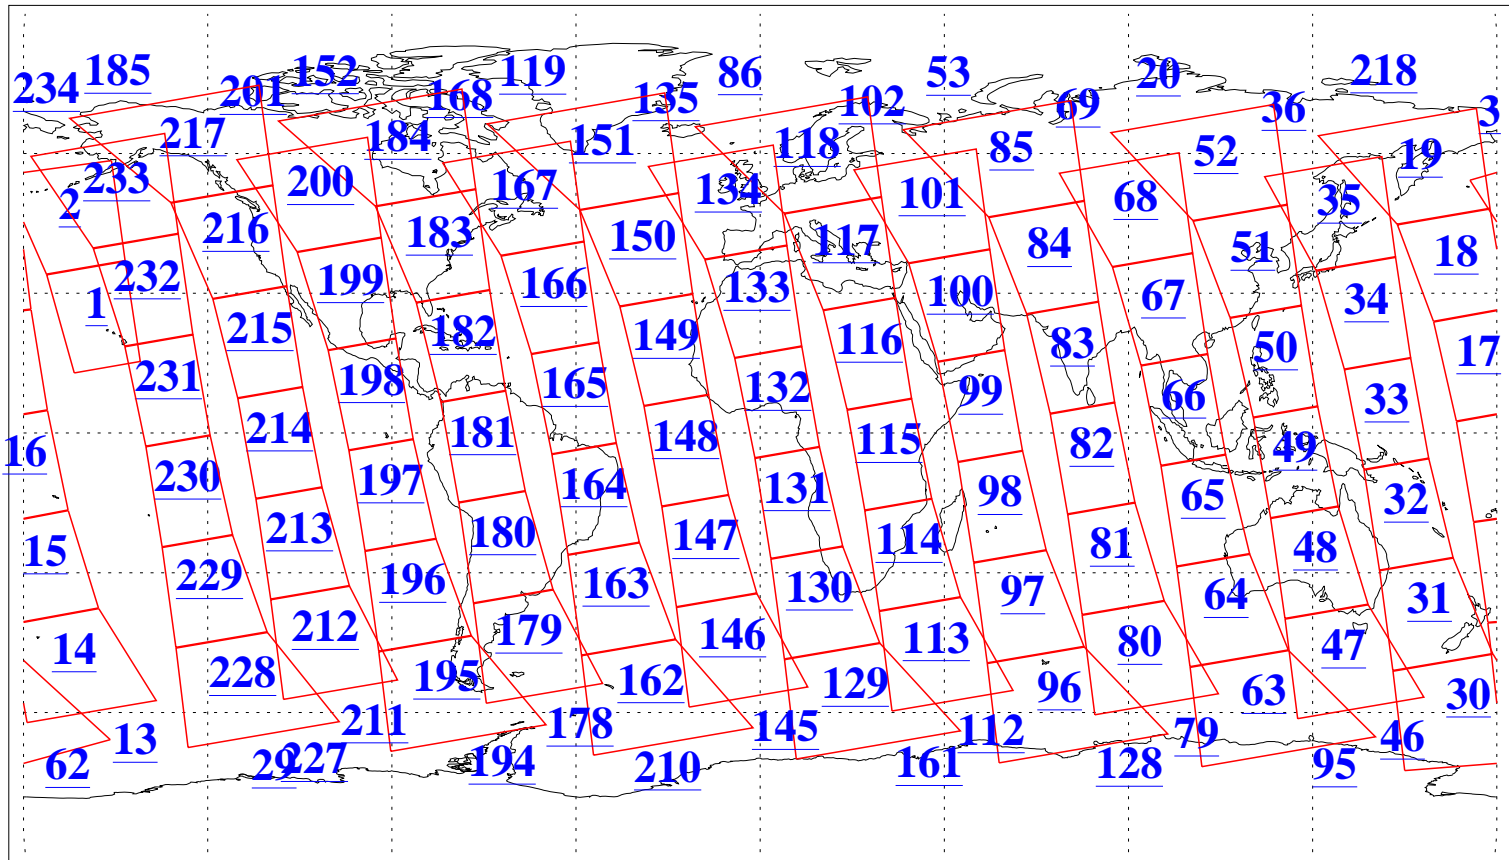

L1B Availability
AMSU Granules: 240
HSB Granules: 0
AIRS Granules: 236

22 Dec 2020
DoY 357
Aqua Day 6807
Granules: 1 to 120

Granules: 121 to 240

Legend: AMSU Available, *HSB Available*, *AIRS Available*

L1B Availability
AMSU Granules: 240
HSB Granules: 0
AIRS Granules: 236

22 Dec 2020
DoY 357
Aqua Day 6807

Ascending Granules

Descending Granules

Legend: AMSU Available, HSB Available, AIRS Available

L1B Availability
 AMSU Granules: 240
 HSB Granules: 0
 AIRS Granules: 236

22 Dec 2020
 DoY 357
 Aqua Day 6807

Northern Hemisphere Granules

Southern Hemisphere Granules

Legend: AMSU Available, HSB Available, **AIRS Available**