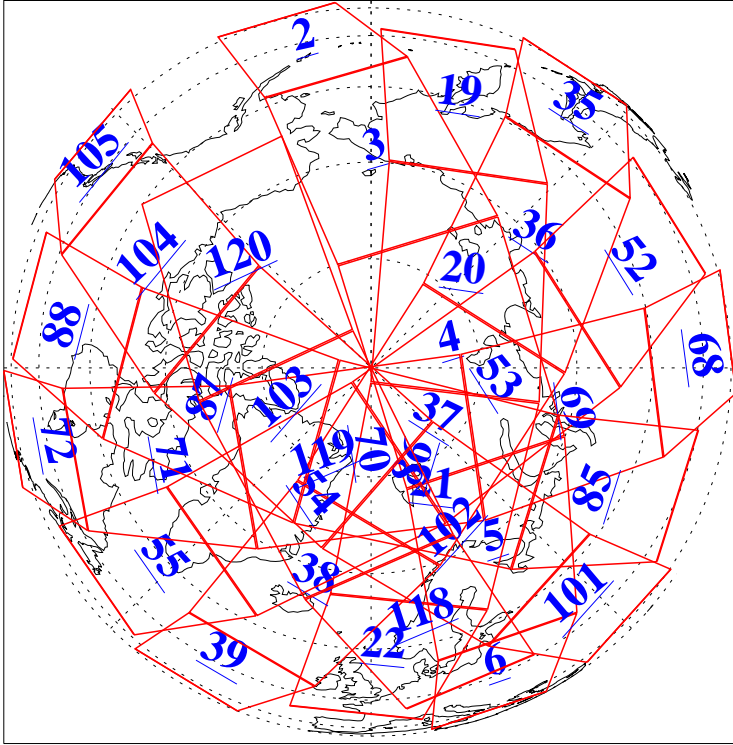

L1B Availability
AMSU Granules: 240
HSB Granules: 0
AIRS Granules: 236

22 Dec 2020
DoY 357
Aqua Day 6807
Granules: 1 to 120

Granules: 121 to 240

Legend: AMSU Available, *HSB Available*, *AIRS Available*

L1B Availability
AMSU Granules: 240
HSB Granules: 0
AIRS Granules: 236

22 Dec 2020
DoY 357
Aqua Day 6807

Ascending Granules

Descending Granules

Legend: AMSU Available, HSB Available, AIRS Available

L1B Availability
 AMSU Granules: 240
 HSB Granules: 0
 AIRS Granules: 236

22 Dec 2020
 DoY 357
 Aqua Day 6807

Northern Hemisphere Granules

Southern Hemisphere Granules

Legend: AMSU Available, HSB Available, **AIRS Available**