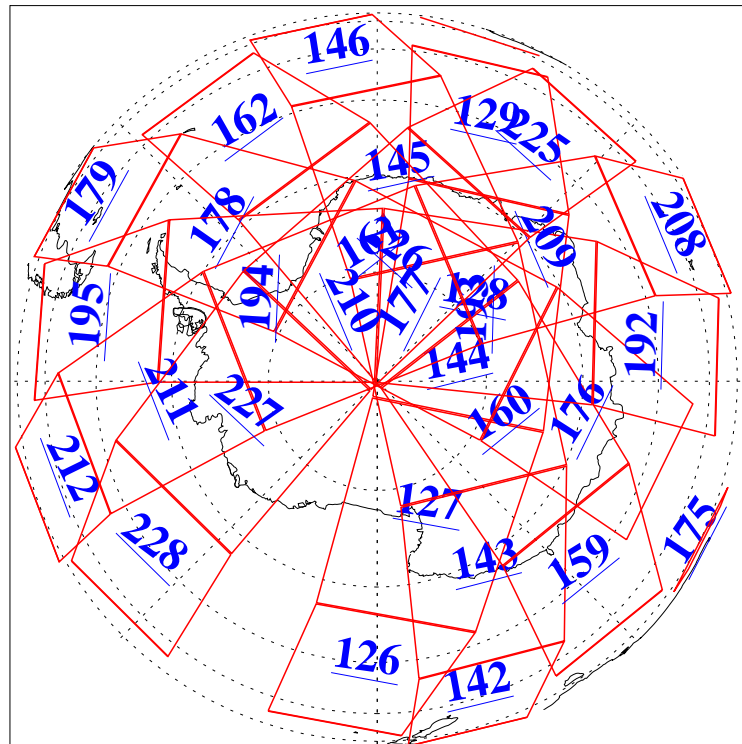

L1B Availability
AMSU Granules: 240
HSB Granules: 0
AIRS Granules: 236

22 Dec 2020
DoY 357
Aqua Day 6807
Granules: 1 to 120

Granules: 121 to 240

Legend: AMSU Available, *HSB Available*, *AIRS Available*

L1B Availability
AMSU Granules: 240
HSB Granules: 0
AIRS Granules: 236

22 Dec 2020
DoY 357
Aqua Day 6807

Ascending Granules

Descending Granules

Legend: AMSU Available, HSB Available, AIRS Available

L1B Availability
 AMSU Granules: 240
 HSB Granules: 0
 AIRS Granules: 236

22 Dec 2020
 DoY 357
 Aqua Day 6807

Northern Hemisphere Granules

Southern Hemisphere Granules

Legend: AMSU Available, HSB Available, **AIRS Available**