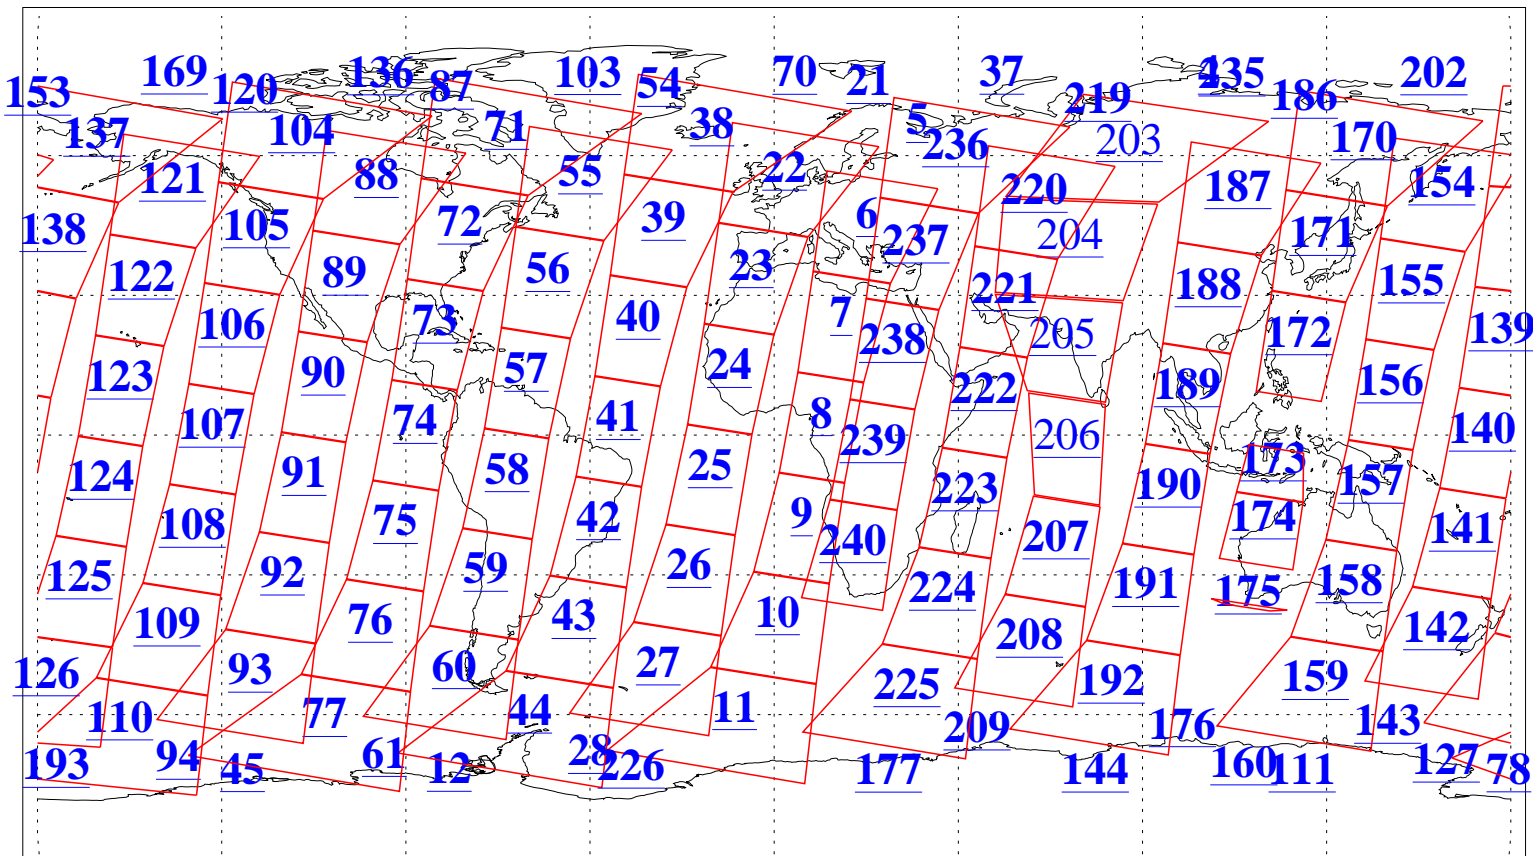

L1B Availability
AMSU Granules: 240
HSB Granules: 0
AIRS Granules: 236

22 Dec 2020
DoY 357
Aqua Day 6807
Granules: 1 to 120

Granules: 121 to 240

Legend: AMSU Available, *HSB Available*, *AIRS Available*

L1B Availability
AMSU Granules: 240
HSB Granules: 0
AIRS Granules: 236

22 Dec 2020
DoY 357
Aqua Day 6807

Ascending Granules

Descending Granules

Legend: AMSU Available, HSB Available, AIRS Available

L1B Availability
 AMSU Granules: 240
 HSB Granules: 0
 AIRS Granules: 236

22 Dec 2020
 DoY 357
 Aqua Day 6807

Northern Hemisphere Granules

Southern Hemisphere Granules

Legend: AMSU Available, HSB Available, **AIRS Available**