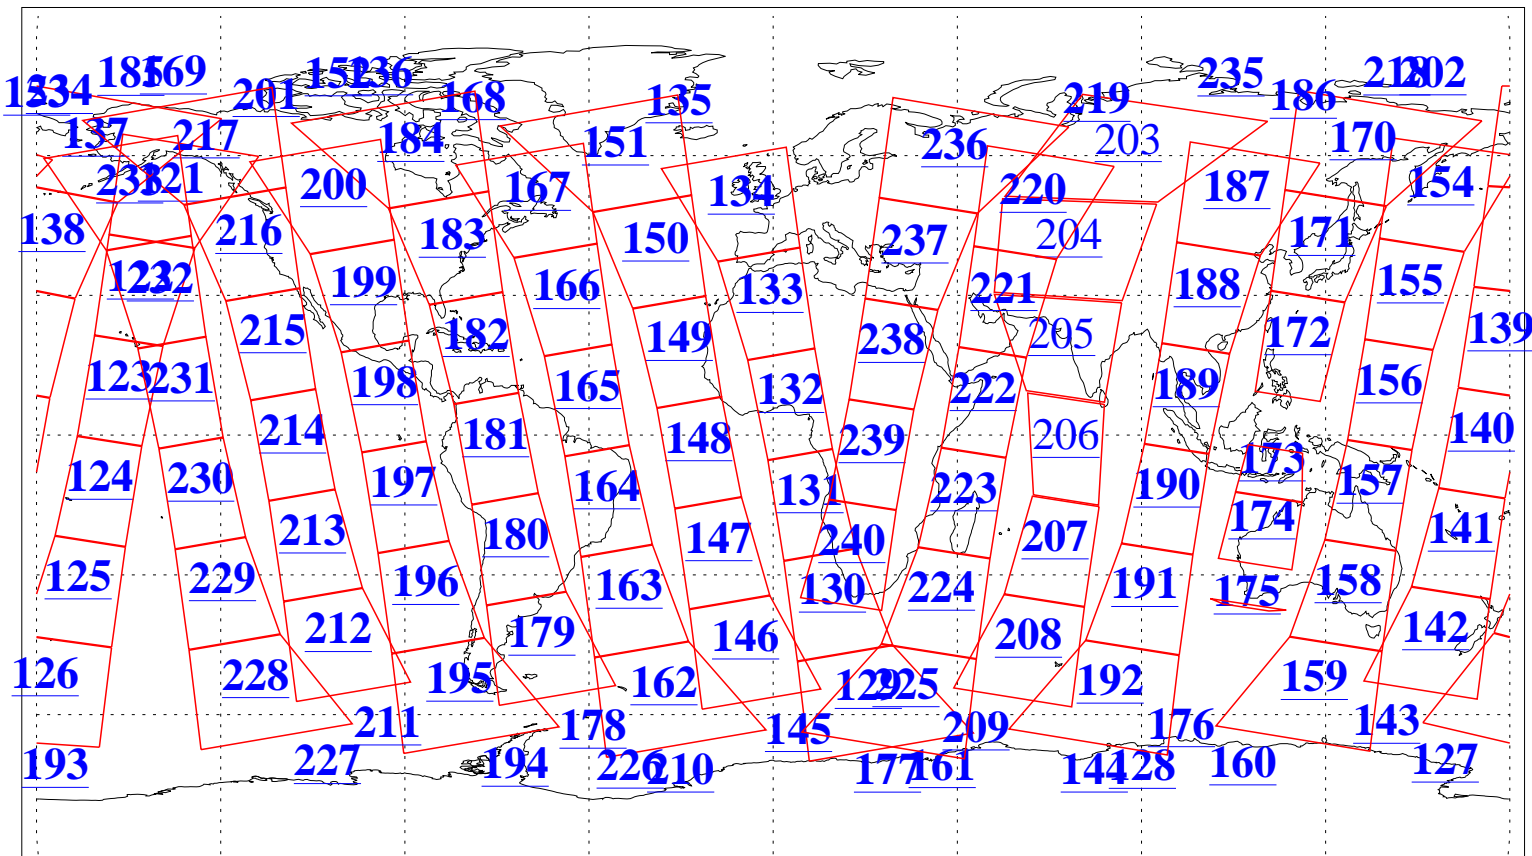

L1B Availability
AMSU Granules: 240
HSB Granules: 0
AIRS Granules: 236

22 Dec 2020
DoY 357
Aqua Day 6807
Granules: 1 to 120

Granules: 121 to 240

Legend: AMSU Available, *HSB Available*, *AIRS Available*

L1B Availability
AMSU Granules: 240
HSB Granules: 0
AIRS Granules: 236

22 Dec 2020
DoY 357
Aqua Day 6807

Ascending Granules

Descending Granules

Legend: AMSU Available, HSB Available, AIRS Available

L1B Availability
 AMSU Granules: 240
 HSB Granules: 0
 AIRS Granules: 236

22 Dec 2020
 DoY 357
 Aqua Day 6807

Northern Hemisphere Granules

Southern Hemisphere Granules

Legend: AMSU Available, HSB Available, **AIRS Available**