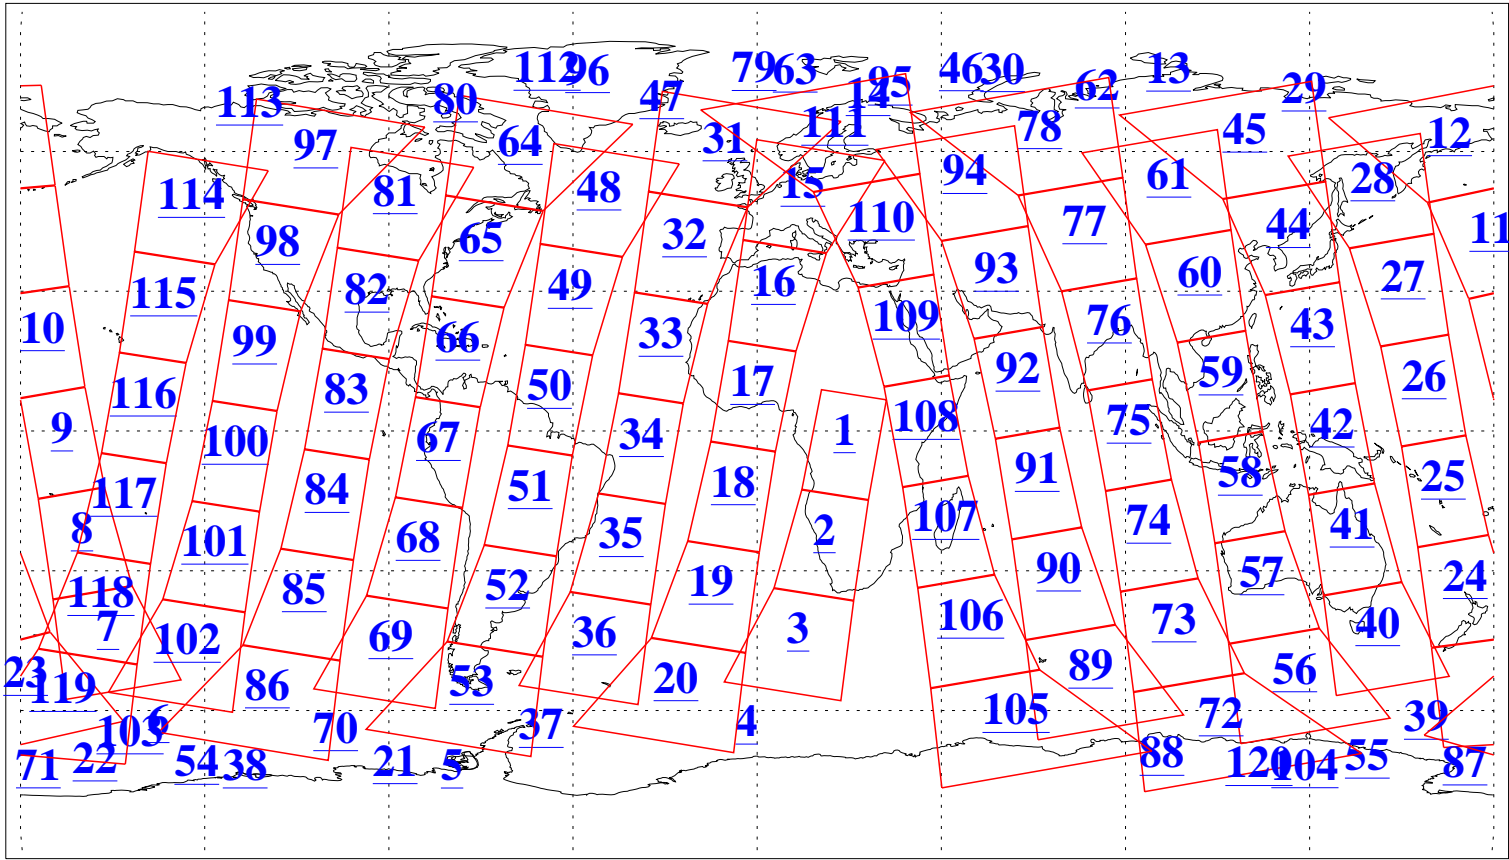

L1B Availability
AMSU Granules: 240
HSB Granules: 0
AIRS Granules: 240

21 Dec 2020
DoY 356
Aqua Day 6806
Granules: 1 to 120

Granules: 121 to 240

Legend: AMSU Available, *HSB Available*, *AIRS Available*

L1B Availability
 AMSU Granules: 240
 HSB Granules: 0
 AIRS Granules: 240

21 Dec 2020
 DoY 356
 Aqua Day 6806

Ascending Granules

Descending Granules

Legend: AMSU Available, *HSB Available*, *AIRS Available*

L1B Availability
 AMSU Granules: 240
 HSB Granules: 0
 AIRS Granules: 240

21 Dec 2020
 DoY 356
 Aqua Day 6806

Northern Hemisphere Granules

Southern Hemisphere Granules

Legend: AMSU Available, HSB Available, **AIRS Available**