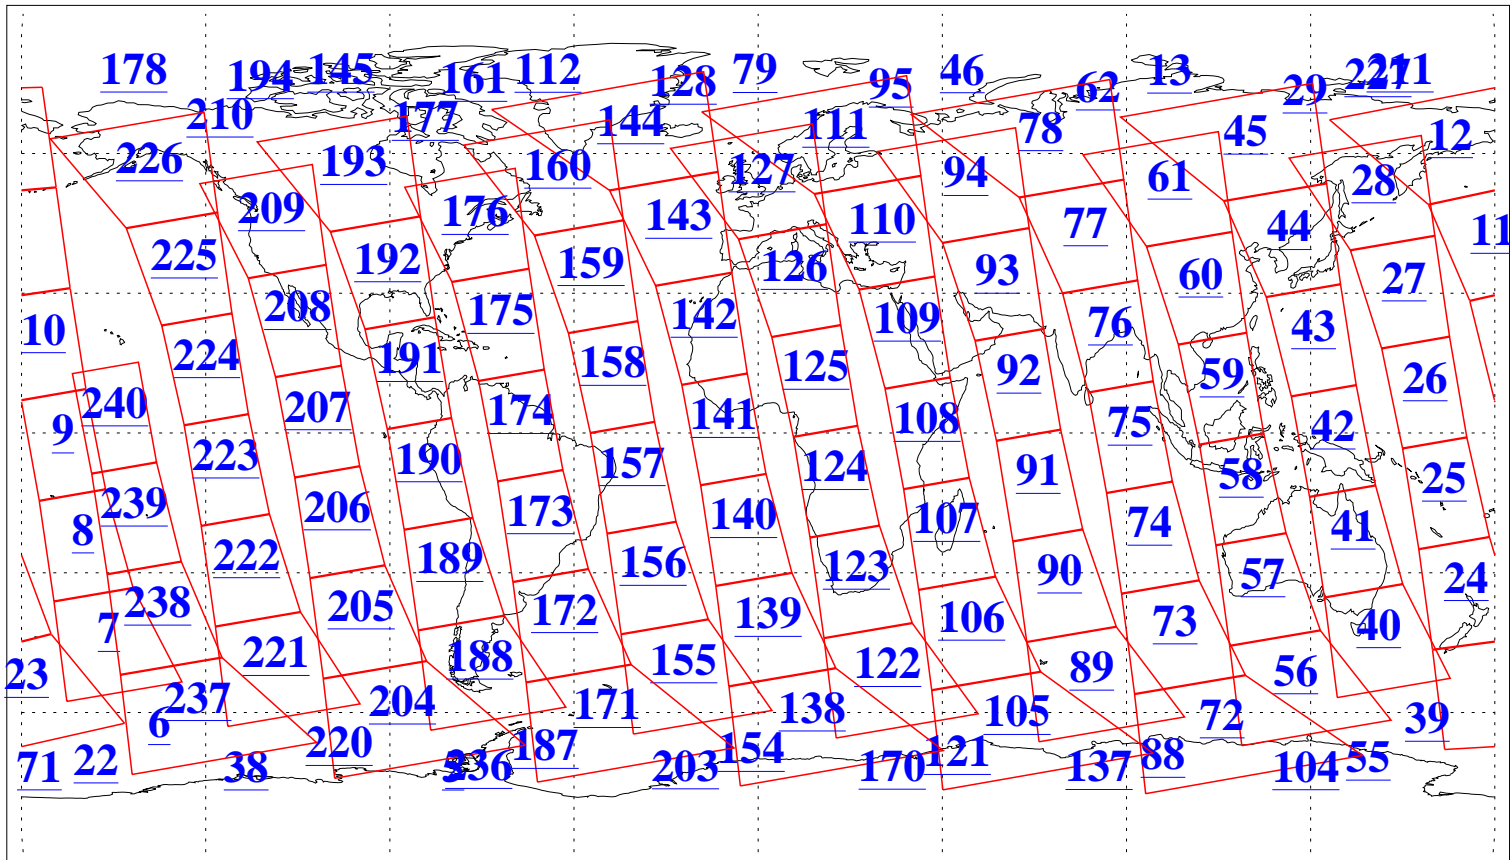

L1B Availability
AMSU Granules: 240
HSB Granules: 0
AIRS Granules: 240

21 Dec 2020
DoY 356
Aqua Day 6806
Granules: 1 to 120

Granules: 121 to 240

Legend: AMSU Available, *HSB Available*, *AIRS Available*

L1B Availability
 AMSU Granules: 240
 HSB Granules: 0
 AIRS Granules: 240

21 Dec 2020
 DoY 356
 Aqua Day 6806

Ascending Granules

Descending Granules

Legend: AMSU Available, *HSB Available*, *AIRS Available*

L1B Availability
 AMSU Granules: 240
 HSB Granules: 0
 AIRS Granules: 240

21 Dec 2020
 DoY 356
 Aqua Day 6806

Northern Hemisphere Granules

Southern Hemisphere Granules

Legend: AMSU Available, HSB Available, **AIRS Available**