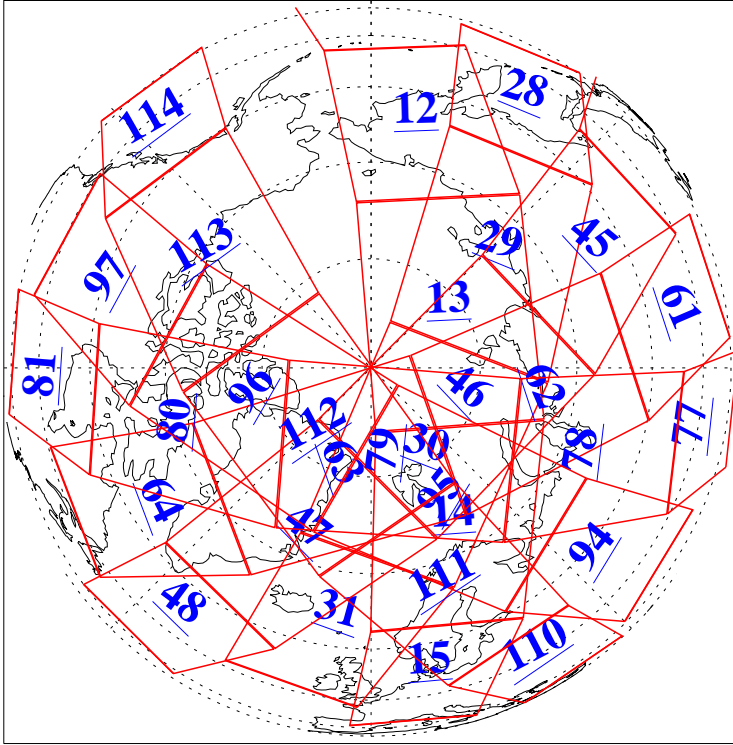

L1B Availability
AMSU Granules: 240
HSB Granules: 0
AIRS Granules: 240

21 Dec 2020
DoY 356
Aqua Day 6806
Granules: 1 to 120

Granules: 121 to 240

Legend: AMSU Available, *HSB Available*, *AIRS Available*

L1B Availability
 AMSU Granules: 240
 HSB Granules: 0
 AIRS Granules: 240

21 Dec 2020
 DoY 356
 Aqua Day 6806

Ascending Granules

Descending Granules

Legend: AMSU Available, *HSB Available*, *AIRS Available*

L1B Availability
 AMSU Granules: 240
 HSB Granules: 0
 AIRS Granules: 240

21 Dec 2020
 DoY 356
 Aqua Day 6806

Northern Hemisphere Granules

Southern Hemisphere Granules

Legend: AMSU Available, HSB Available, **AIRS Available**