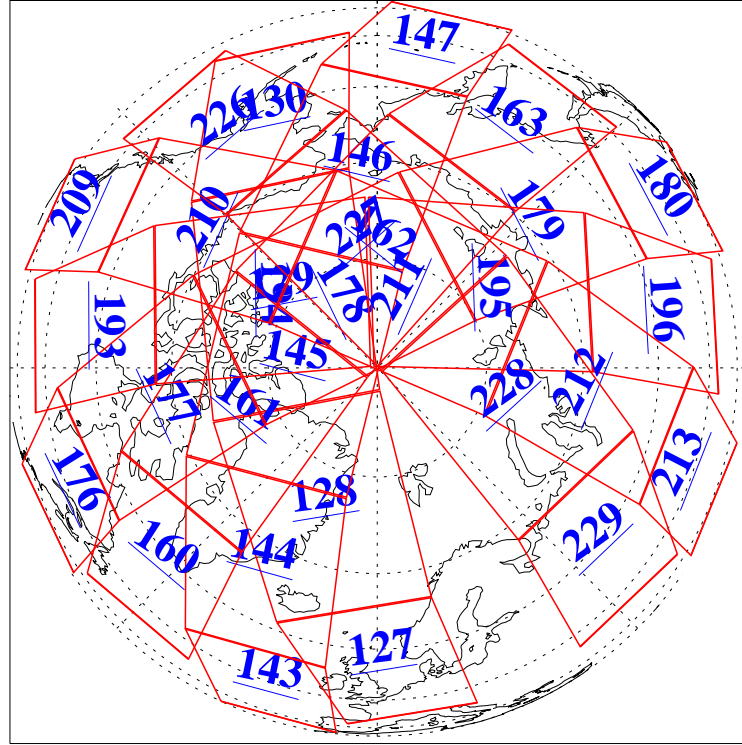

L1B Availability
AMSU Granules: 240
HSB Granules: 0
AIRS Granules: 240

21 Dec 2020
DoY 356
Aqua Day 6806

Northern Hemisphere Granules

Southern Hemisphere Granules