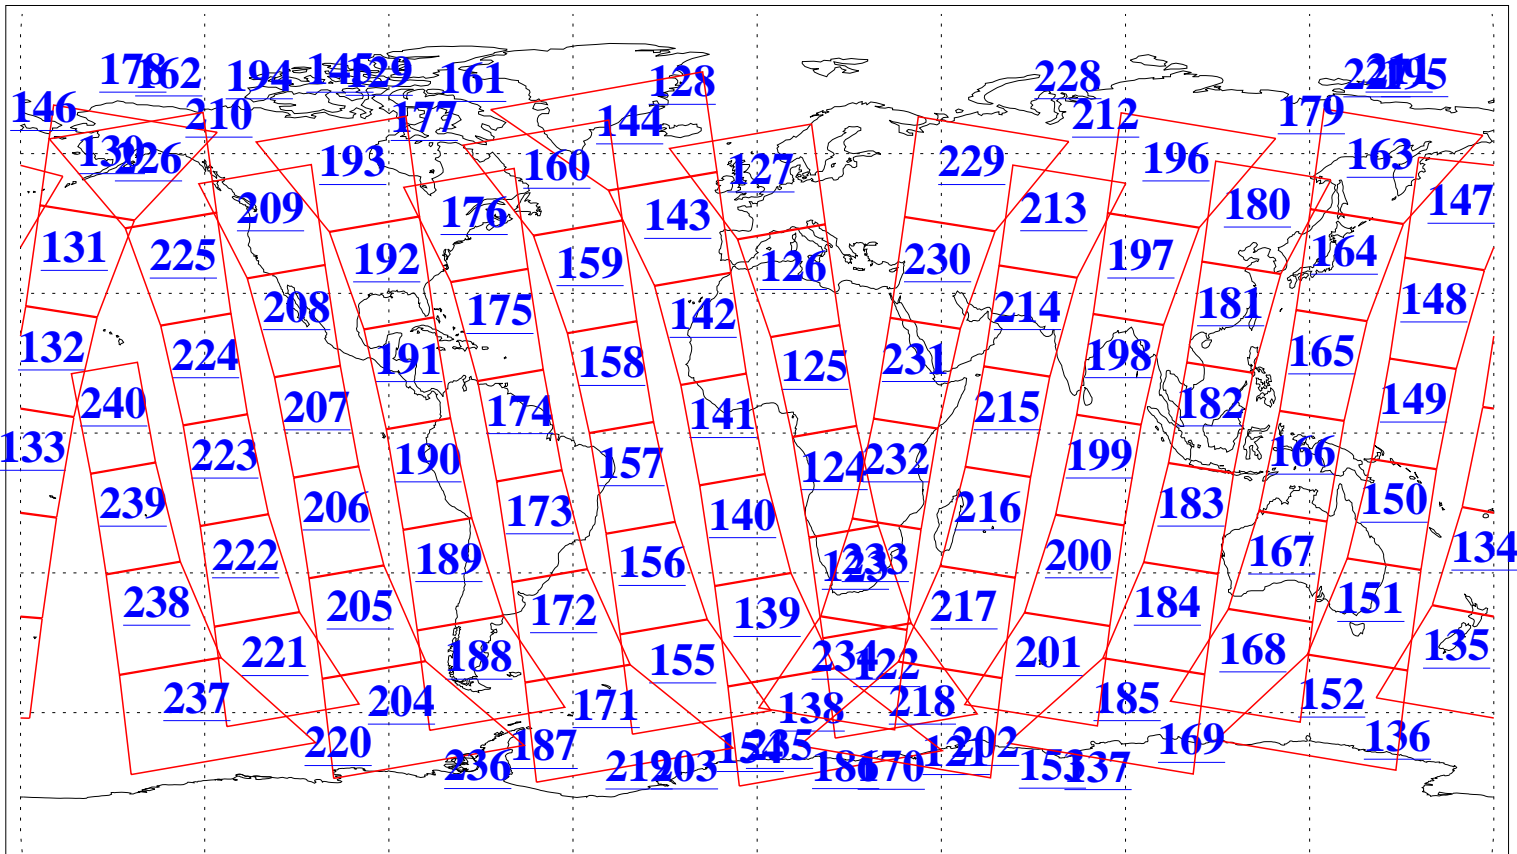

L1B Availability
AMSU Granules: 240
HSB Granules: 0
AIRS Granules: 240

21 Dec 2020
DoY 356
Aqua Day 6806
Granules: 1 to 120

Granules: 121 to 240

Legend: AMSU Available, *HSB Available*, *AIRS Available*

L1B Availability
 AMSU Granules: 240
 HSB Granules: 0
 AIRS Granules: 240

21 Dec 2020
 DoY 356
 Aqua Day 6806

Ascending Granules

Descending Granules

Legend: AMSU Available, *HSB Available*, *AIRS Available*

L1B Availability
 AMSU Granules: 240
 HSB Granules: 0
 AIRS Granules: 240

21 Dec 2020
 DoY 356
 Aqua Day 6806

Northern Hemisphere Granules

Southern Hemisphere Granules

Legend: AMSU Available, HSB Available, **AIRS Available**