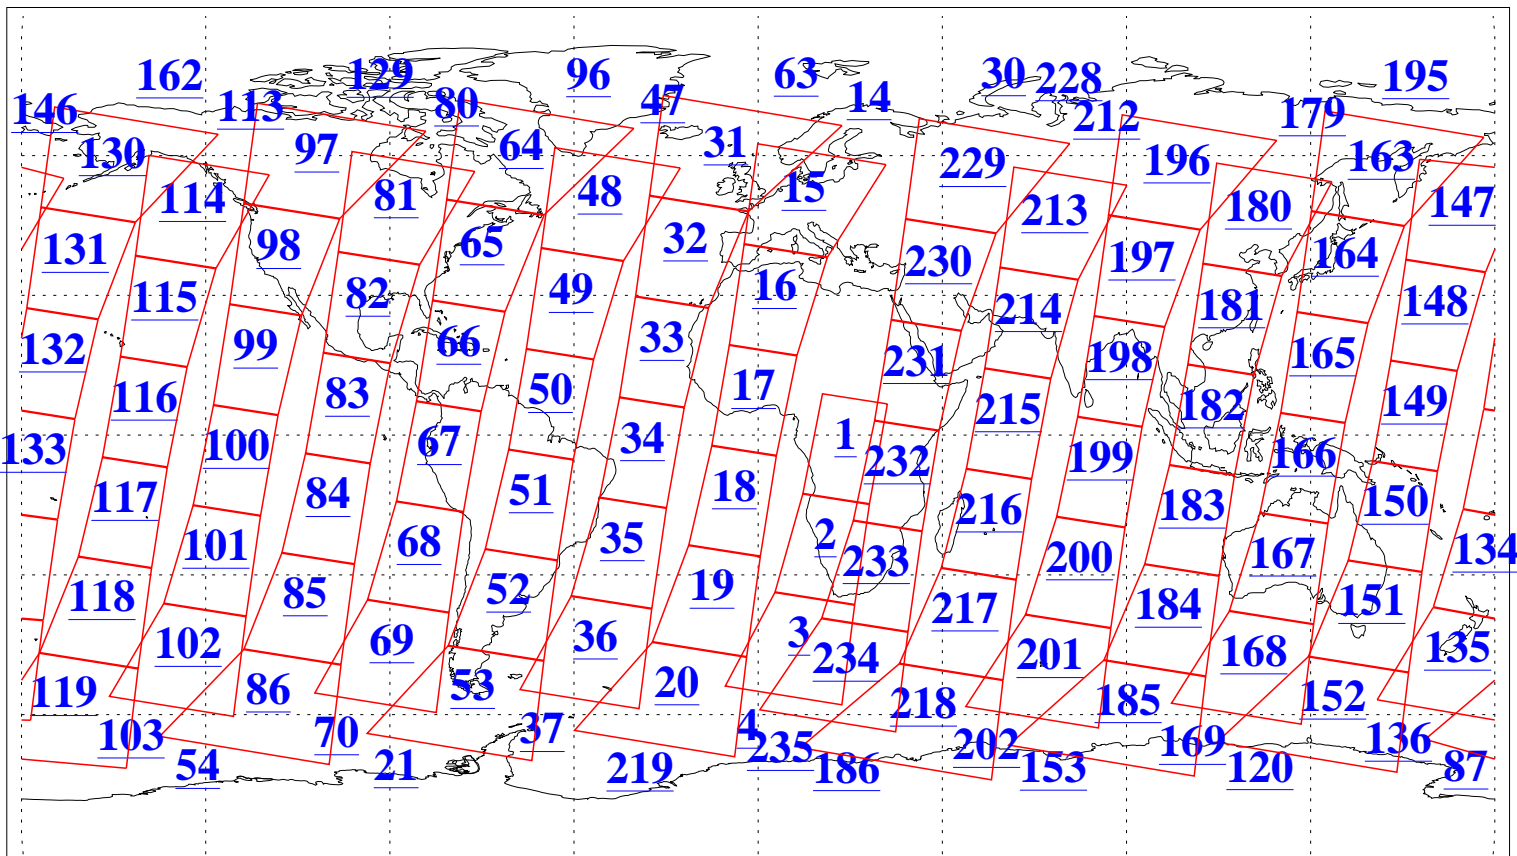

L1B Availability
AMSU Granules: 240
HSB Granules: 0
AIRS Granules: 240

21 Dec 2020
DoY 356
Aqua Day 6806
Granules: 1 to 120

Granules: 121 to 240

Legend: AMSU Available, *HSB Available*, *AIRS Available*

L1B Availability
 AMSU Granules: 240
 HSB Granules: 0
 AIRS Granules: 240

21 Dec 2020
 DoY 356
 Aqua Day 6806

Ascending Granules

Descending Granules

Legend: AMSU Available, *HSB Available*, *AIRS Available*

L1B Availability
 AMSU Granules: 240
 HSB Granules: 0
 AIRS Granules: 240

21 Dec 2020
 DoY 356
 Aqua Day 6806

Northern Hemisphere Granules

Southern Hemisphere Granules

Legend: AMSU Available, HSB Available, **AIRS Available**