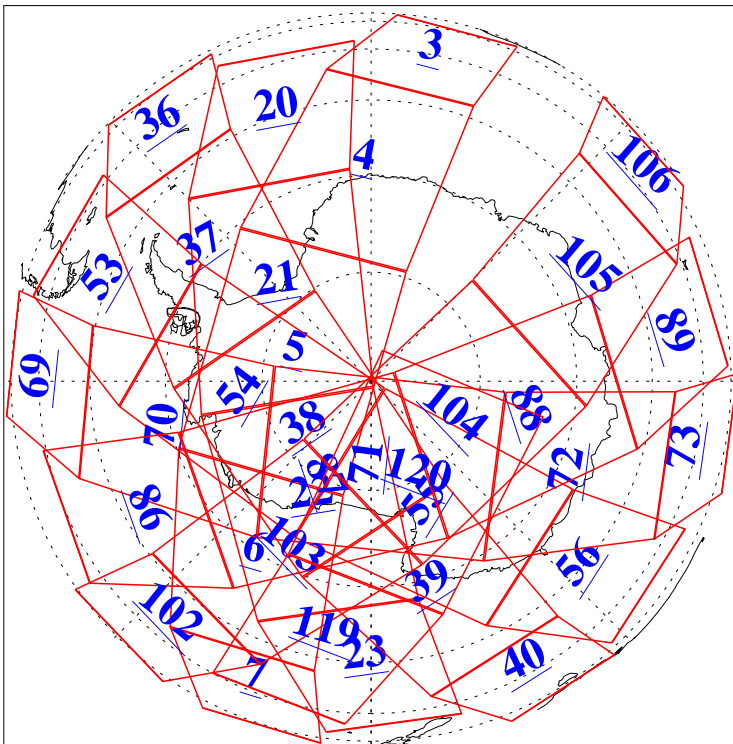

L1B Availability
AMSU Granules: 240
HSB Granules: 0
AIRS Granules: 240

21 Dec 2020
DoY 356
Aqua Day 6806
Granules: 1 to 120

Granules: 121 to 240

Legend: AMSU Available, *HSB Available*, *AIRS Available*

L1B Availability
 AMSU Granules: 240
 HSB Granules: 0
 AIRS Granules: 240

21 Dec 2020
 DoY 356
 Aqua Day 6806

Ascending Granules

Descending Granules

Legend: AMSU Available, *HSB Available*, *AIRS Available*

L1B Availability
 AMSU Granules: 240
 HSB Granules: 0
 AIRS Granules: 240

21 Dec 2020
 DoY 356
 Aqua Day 6806

Northern Hemisphere Granules

Southern Hemisphere Granules

Legend: AMSU Available, HSB Available, **AIRS Available**