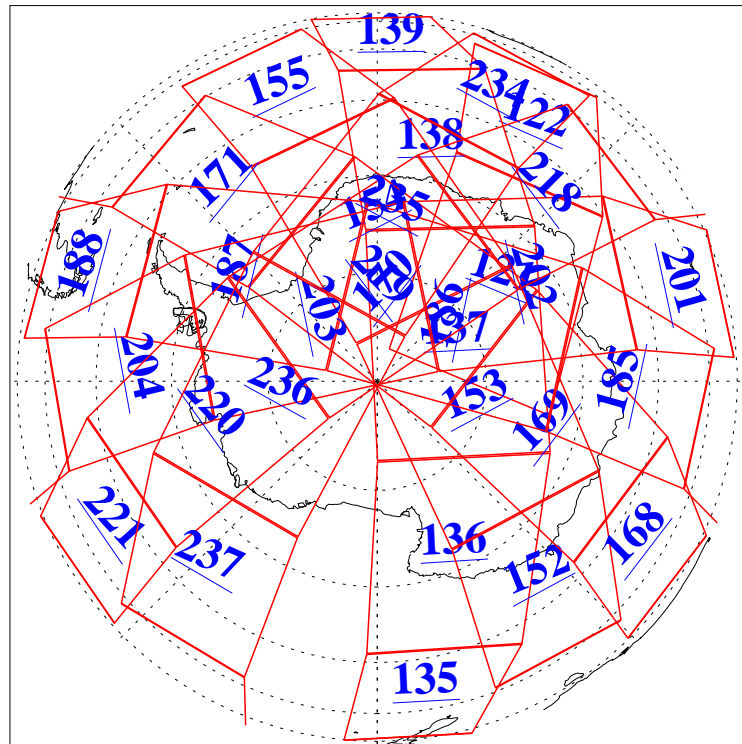

L1B Availability
AMSU Granules: 240
HSB Granules: 0
AIRS Granules: 240

21 Dec 2020
DoY 356
Aqua Day 6806
Granules: 1 to 120

Granules: 121 to 240

Legend: AMSU Available, *HSB Available*, *AIRS Available*

L1B Availability
 AMSU Granules: 240
 HSB Granules: 0
 AIRS Granules: 240

21 Dec 2020
 DoY 356
 Aqua Day 6806

Ascending Granules

Descending Granules

Legend: AMSU Available, *HSB Available*, *AIRS Available*

L1B Availability
 AMSU Granules: 240
 HSB Granules: 0
 AIRS Granules: 240

21 Dec 2020
 DoY 356
 Aqua Day 6806

Northern Hemisphere Granules

Southern Hemisphere Granules

Legend: AMSU Available, HSB Available, **AIRS Available**