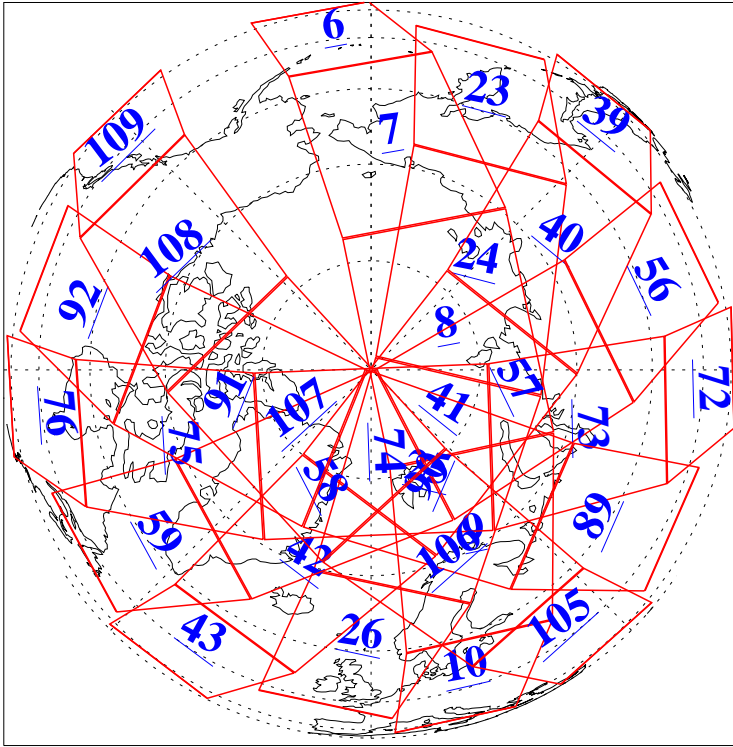

L1B Availability
AMSU Granules: 240
HSB Granules: 0
AIRS Granules: 240

18 Dec 2020
DoY 353
Aqua Day 6803
Granules: 1 to 120

Granules: 121 to 240

Legend: AMSU Available, *HSB Available*, *AIRS Available*

L1B Availability
AMSU Granules: 240
HSB Granules: 0
AIRS Granules: 240

18 Dec 2020
DoY 353
Aqua Day 6803

Ascending Granules

Descending Granules

Legend: AMSU Available, HSB Available, AIRS Available

L1B Availability
 AMSU Granules: 240
 HSB Granules: 0
 AIRS Granules: 240

18 Dec 2020
 DoY 353
 Aqua Day 6803

Northern Hemisphere Granules

Southern Hemisphere Granules

Legend: AMSU Available, HSB Available, **AIRS Available**