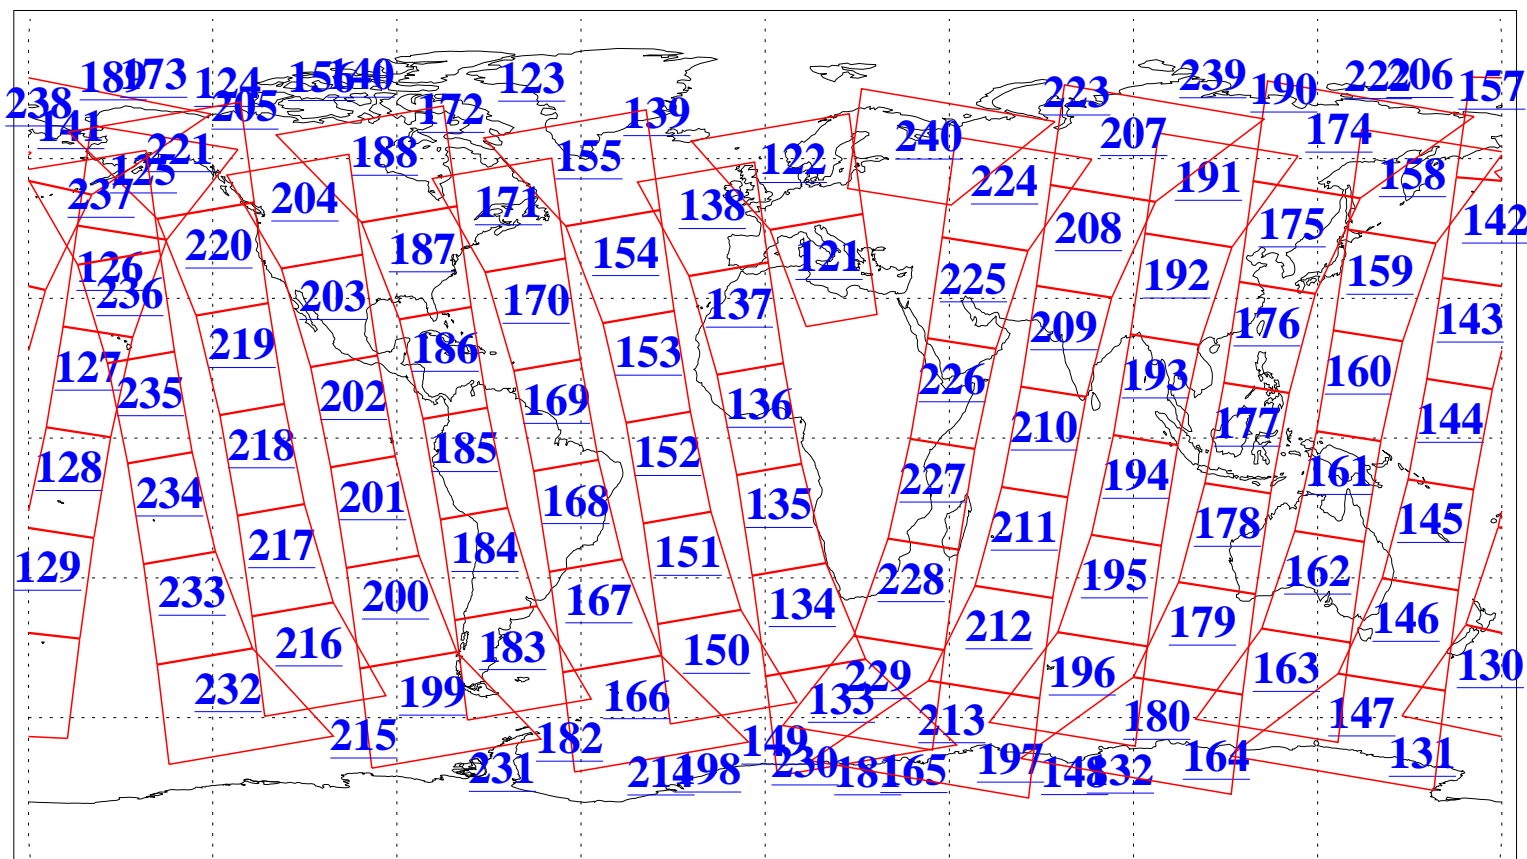

L1B Availability
AMSU Granules: 240
HSB Granules: 0
AIRS Granules: 240

18 Dec 2020
DoY 353
Aqua Day 6803
Granules: 1 to 120

Granules: 121 to 240

Legend: AMSU Available, *HSB Available*, *AIRS Available*

L1B Availability
AMSU Granules: 240
HSB Granules: 0
AIRS Granules: 240

18 Dec 2020
DoY 353
Aqua Day 6803

Ascending Granules

Descending Granules

Legend: AMSU Available, HSB Available, AIRS Available

L1B Availability
 AMSU Granules: 240
 HSB Granules: 0
 AIRS Granules: 240

18 Dec 2020
 DoY 353
 Aqua Day 6803

Northern Hemisphere Granules

Southern Hemisphere Granules

Legend: AMSU Available, HSB Available, **AIRS Available**