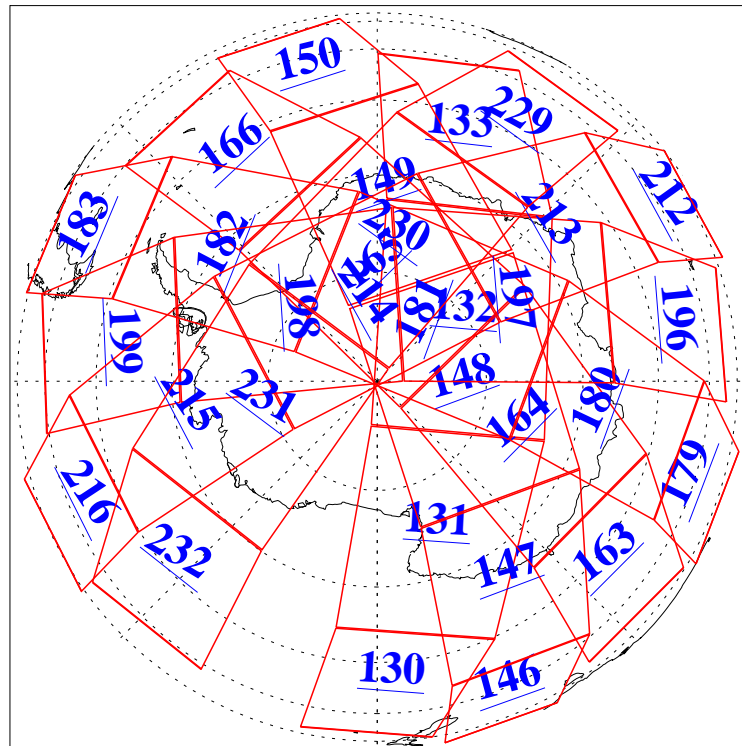

18 Dec 2020
DoY 353
Aqua Day 6803

Ascending Granules

Descending Granules

Legend: AMSU Available, HSB Available, AIRS Available

L1B Availability
 AMSU Granules: 240
 HSB Granules: 0
 AIRS Granules: 240

18 Dec 2020
 DoY 353
 Aqua Day 6803

Northern Hemisphere Granules

Southern Hemisphere Granules

Legend: AMSU Available, HSB Available, **AIRS Available**