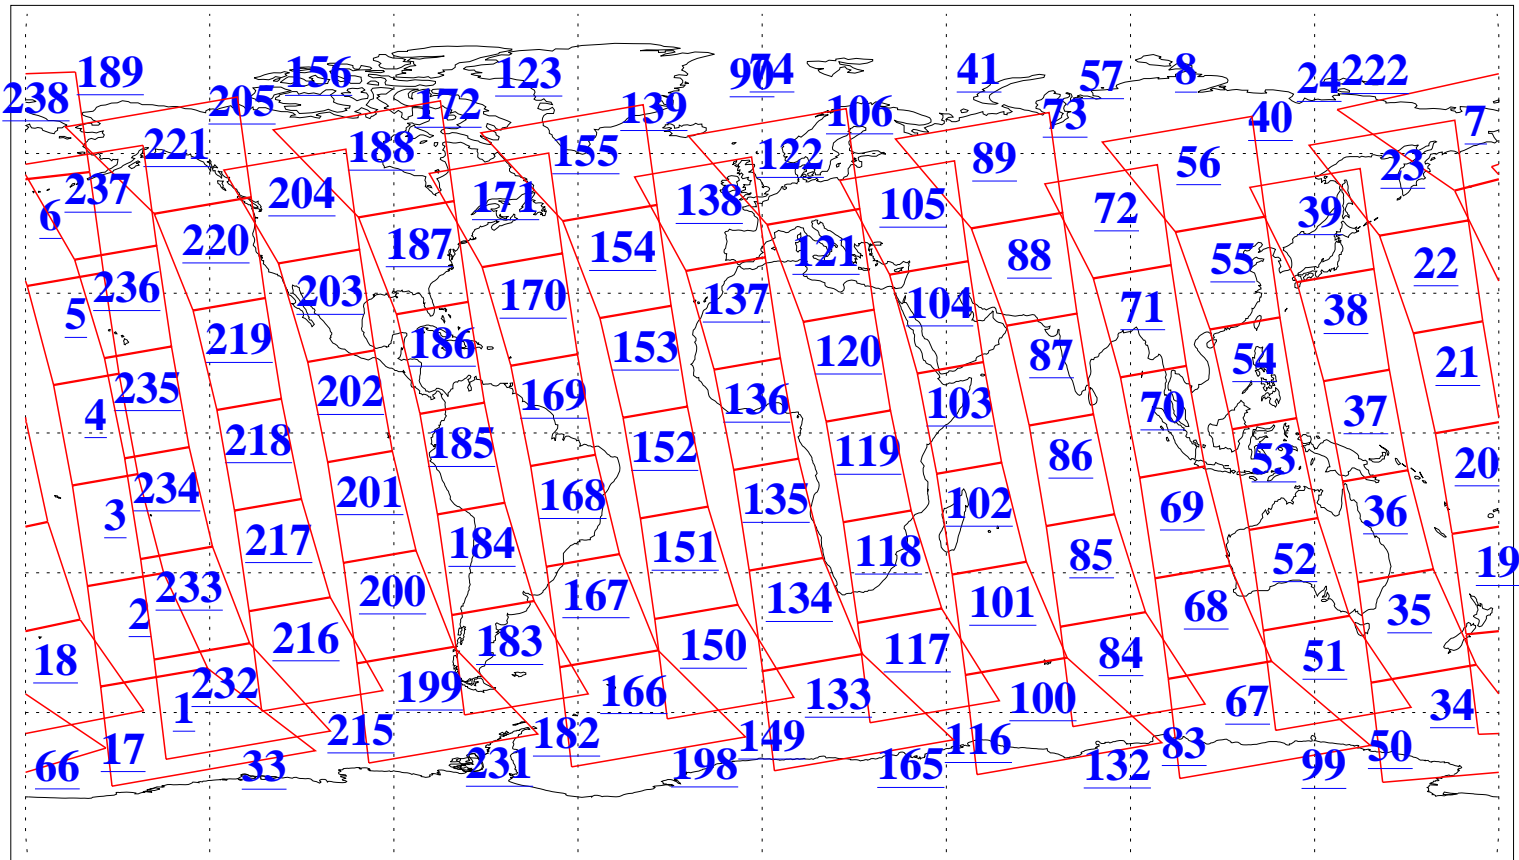

L1B Availability
AMSU Granules: 240
HSB Granules: 0
AIRS Granules: 240

18 Dec 2020
DoY 353
Aqua Day 6803
Granules: 1 to 120

Granules: 121 to 240

Legend: AMSU Available, *HSB Available*, *AIRS Available*

L1B Availability
AMSU Granules: 240
HSB Granules: 0
AIRS Granules: 240

18 Dec 2020
DoY 353
Aqua Day 6803

Ascending Granules

Descending Granules

Legend: AMSU Available, HSB Available, AIRS Available

L1B Availability
 AMSU Granules: 240
 HSB Granules: 0
 AIRS Granules: 240

18 Dec 2020
 DoY 353
 Aqua Day 6803

Northern Hemisphere Granules

Southern Hemisphere Granules

Legend: AMSU Available, HSB Available, **AIRS Available**