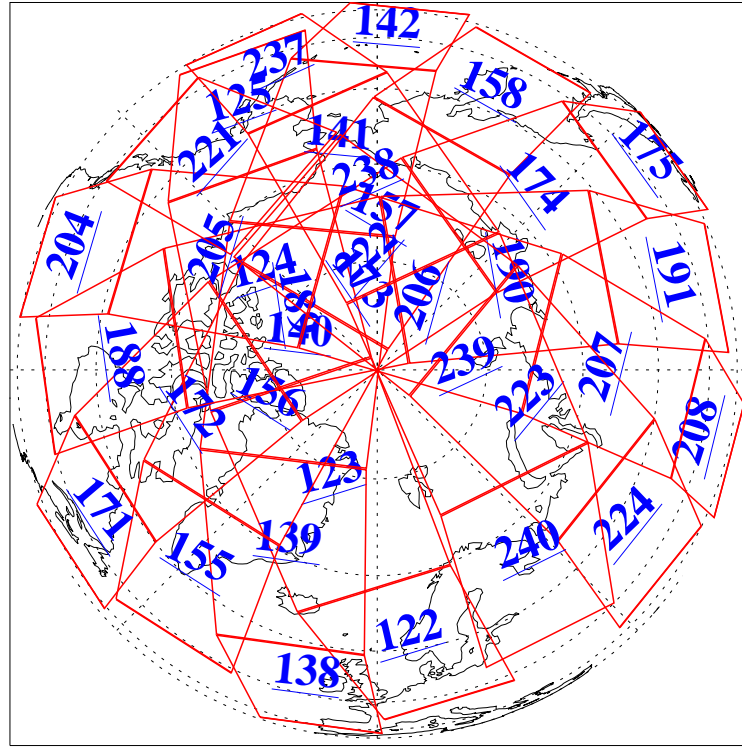

L1B Availability
AMSU Granules: 240
HSB Granules: 0
AIRS Granules: 240

18 Dec 2020
DoY 353
Aqua Day 6803
Granules: 1 to 120

Granules: 121 to 240

Legend: AMSU Available, *HSB Available*, *AIRS Available*

L1B Availability
AMSU Granules: 240
HSB Granules: 0
AIRS Granules: 240

18 Dec 2020
DoY 353
Aqua Day 6803

Ascending Granules

Descending Granules

Legend: AMSU Available, HSB Available, AIRS Available

L1B Availability
 AMSU Granules: 240
 HSB Granules: 0
 AIRS Granules: 240

18 Dec 2020
 DoY 353
 Aqua Day 6803

Northern Hemisphere Granules

Southern Hemisphere Granules

Legend: AMSU Available, HSB Available, **AIRS Available**