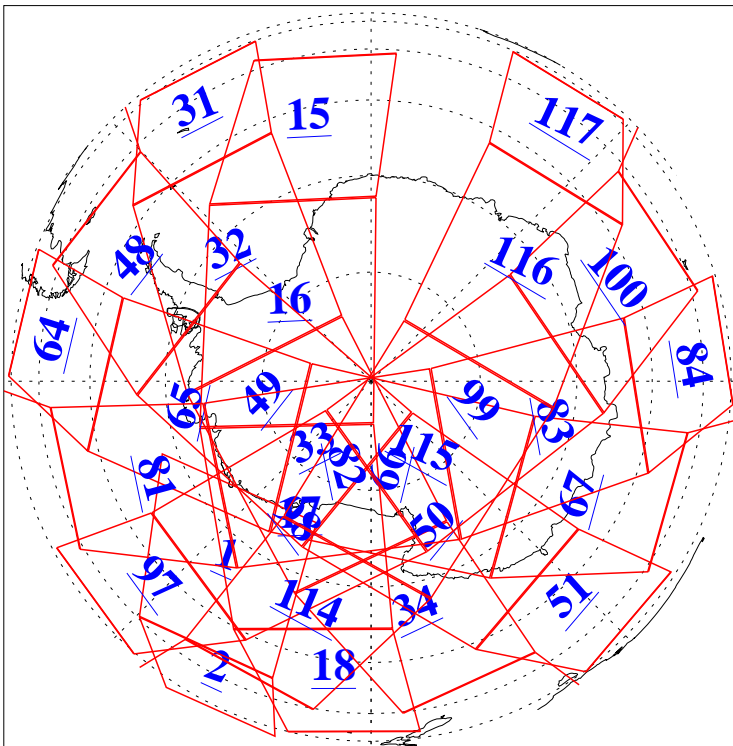

L1B Availability
AMSU Granules: 240
HSB Granules: 0
AIRS Granules: 240

18 Dec 2020
DoY 353
Aqua Day 6803
Granules: 1 to 120

Granules: 121 to 240

Legend: AMSU Available, *HSB Available*, *AIRS Available*

L1B Availability
AMSU Granules: 240
HSB Granules: 0
AIRS Granules: 240

18 Dec 2020
DoY 353
Aqua Day 6803

Ascending Granules

Descending Granules

Legend: AMSU Available, HSB Available, AIRS Available

L1B Availability
 AMSU Granules: 240
 HSB Granules: 0
 AIRS Granules: 240

18 Dec 2020
 DoY 353
 Aqua Day 6803

Northern Hemisphere Granules

Southern Hemisphere Granules

Legend: AMSU Available, HSB Available, **AIRS Available**