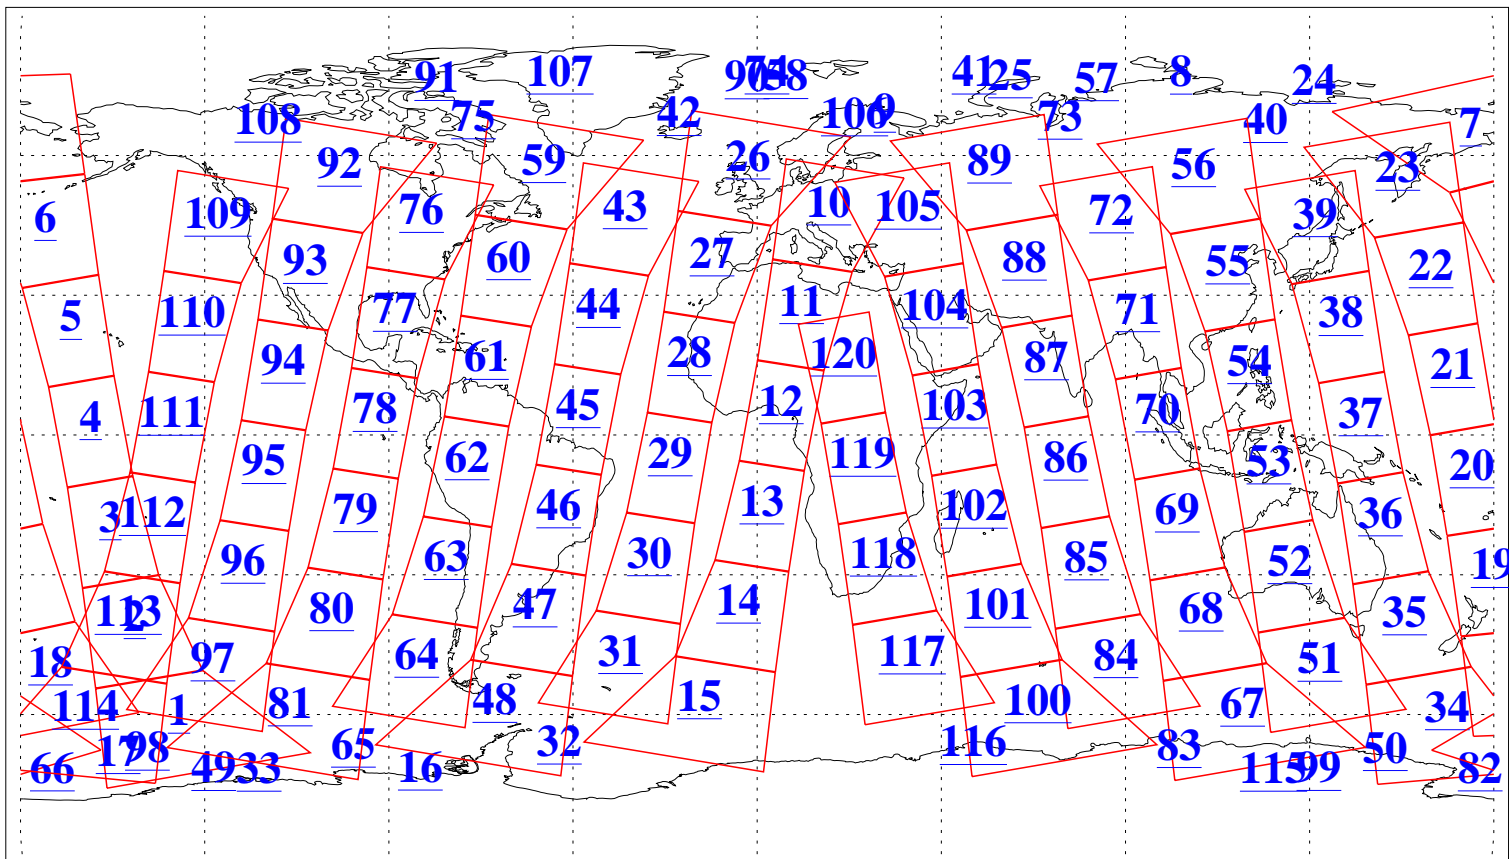

L1B Availability
AMSU Granules: 240
HSB Granules: 0
AIRS Granules: 240

18 Dec 2020
DoY 353
Aqua Day 6803
Granules: 1 to 120

Granules: 121 to 240

Legend: AMSU Available, *HSB Available*, *AIRS Available*

L1B Availability
AMSU Granules: 240
HSB Granules: 0
AIRS Granules: 240

18 Dec 2020
DoY 353
Aqua Day 6803

Ascending Granules

Descending Granules

Legend: AMSU Available, HSB Available, AIRS Available

L1B Availability
 AMSU Granules: 240
 HSB Granules: 0
 AIRS Granules: 240

18 Dec 2020
 DoY 353
 Aqua Day 6803

Northern Hemisphere Granules

Southern Hemisphere Granules

Legend: AMSU Available, HSB Available, **AIRS Available**