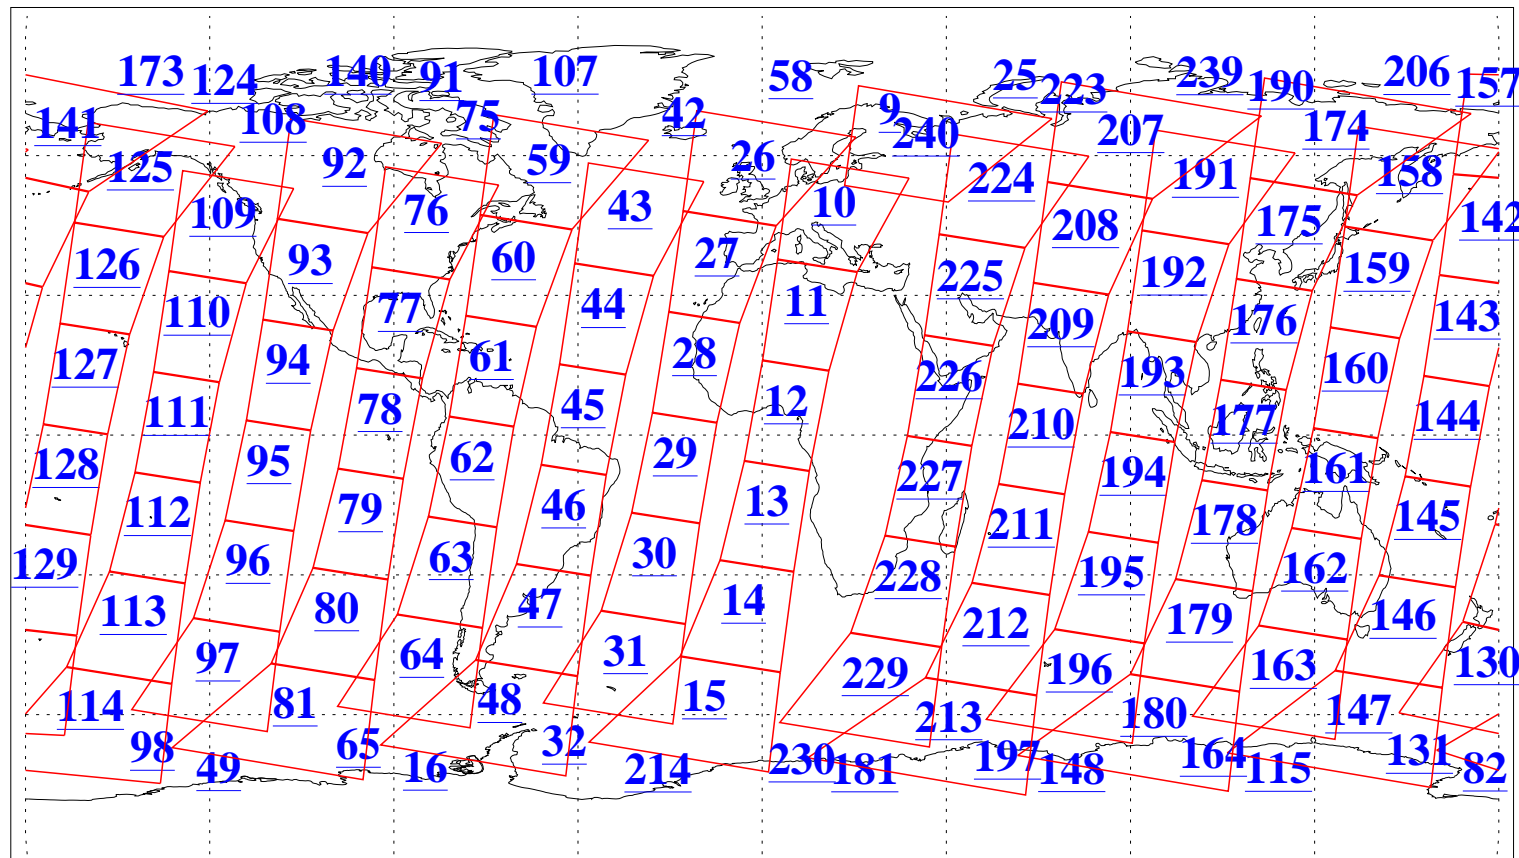

L1B Availability
AMSU Granules: 240
HSB Granules: 0
AIRS Granules: 240

18 Dec 2020
DoY 353
Aqua Day 6803
Granules: 1 to 120

Granules: 121 to 240

Legend: AMSU Available, *HSB Available*, *AIRS Available*

L1B Availability
AMSU Granules: 240
HSB Granules: 0
AIRS Granules: 240

18 Dec 2020
DoY 353
Aqua Day 6803

Ascending Granules

Descending Granules

Legend: AMSU Available, HSB Available, AIRS Available

L1B Availability
 AMSU Granules: 240
 HSB Granules: 0
 AIRS Granules: 240

18 Dec 2020
 DoY 353
 Aqua Day 6803

Northern Hemisphere Granules

Southern Hemisphere Granules

Legend: AMSU Available, HSB Available, **AIRS Available**