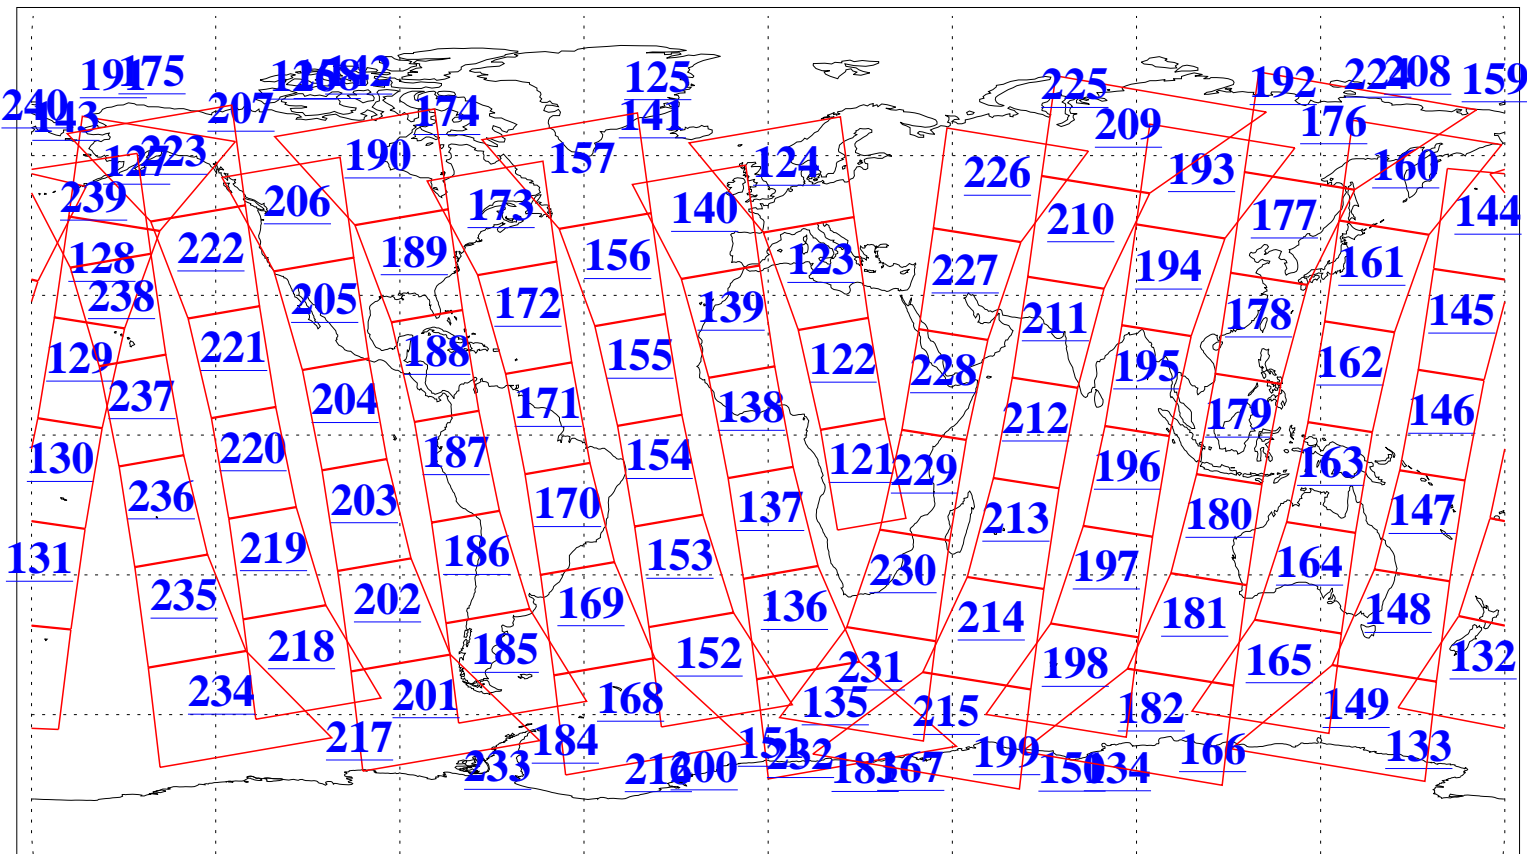

L1B Availability
AMSU Granules: 239
HSB Granules: 0
AIRS Granules: 240

16 Dec 2020
DoY 351
Aqua Day 6801
Granules: 1 to 120

Granules: 121 to 240

Legend: AMSU Available, HSB Available, AIRS Available

L1B Availability
 AMSU Granules: 239
 HSB Granules: 0
 AIRS Granules: 240

16 Dec 2020
 DoY 351
 Aqua Day 6801

Ascending Granules

Descending Granules

Legend: AMSU Available, *HSB Available*, *AIRS Available*

L1B Availability
 AMSU Granules: 239
 HSB Granules: 0
 AIRS Granules: 240

16 Dec 2020
 DoY 351
 Aqua Day 6801

Northern Hemisphere Granules

Southern Hemisphere Granules

Legend: AMSU Available, HSB Available, **AIRS Available**