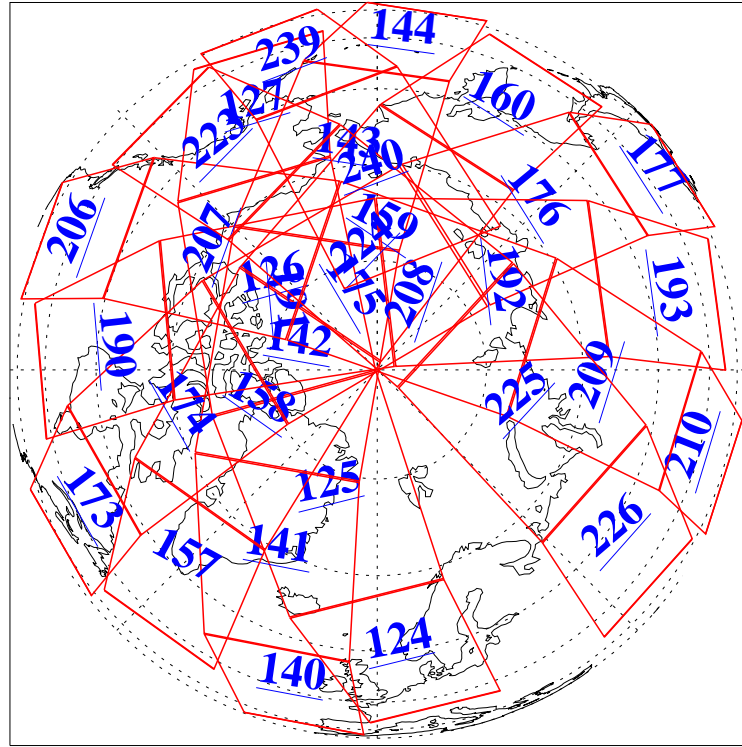

16 Dec 2020
 DoY 351
 Aqua Day 6801

Ascending Granules

Descending Granules

Legend: AMSU Available, *HSB Available*, *AIRS Available*

L1B Availability
 AMSU Granules: 239
 HSB Granules: 0
 AIRS Granules: 240

16 Dec 2020
 DoY 351
 Aqua Day 6801

Northern Hemisphere Granules

Southern Hemisphere Granules

Legend: AMSU Available, HSB Available, **AIRS Available**