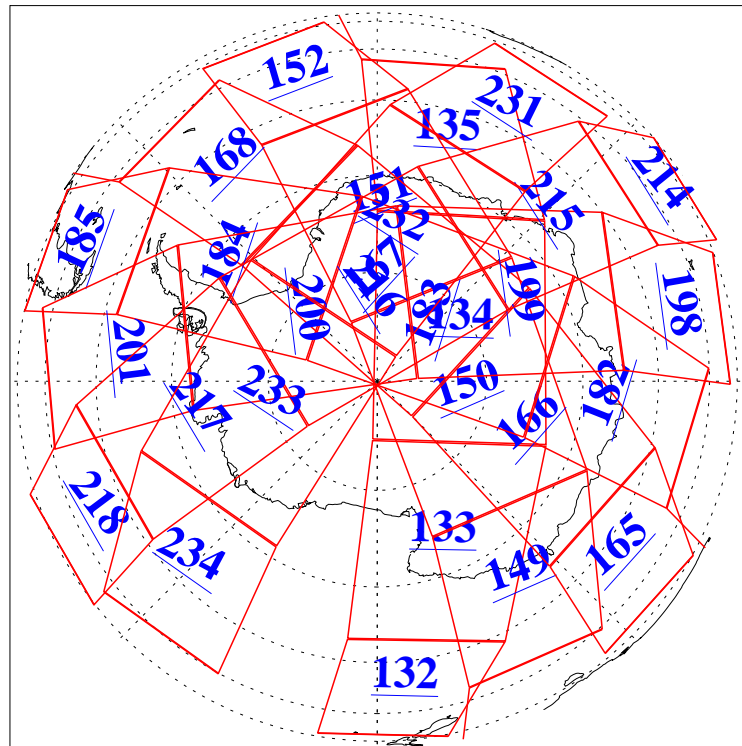

L1B Availability
AMSU Granules: 239
HSB Granules: 0
AIRS Granules: 240

16 Dec 2020
DoY 351
Aqua Day 6801
Granules: 1 to 120

Granules: 121 to 240

Legend: AMSU Available, HSB Available, AIRS Available

L1B Availability
 AMSU Granules: 239
 HSB Granules: 0
 AIRS Granules: 240

16 Dec 2020
 DoY 351
 Aqua Day 6801

Ascending Granules

Descending Granules

Legend: AMSU Available, *HSB Available*, *AIRS Available*

L1B Availability
 AMSU Granules: 239
 HSB Granules: 0
 AIRS Granules: 240

16 Dec 2020
 DoY 351
 Aqua Day 6801

Northern Hemisphere Granules

Southern Hemisphere Granules

Legend: AMSU Available, HSB Available, **AIRS Available**