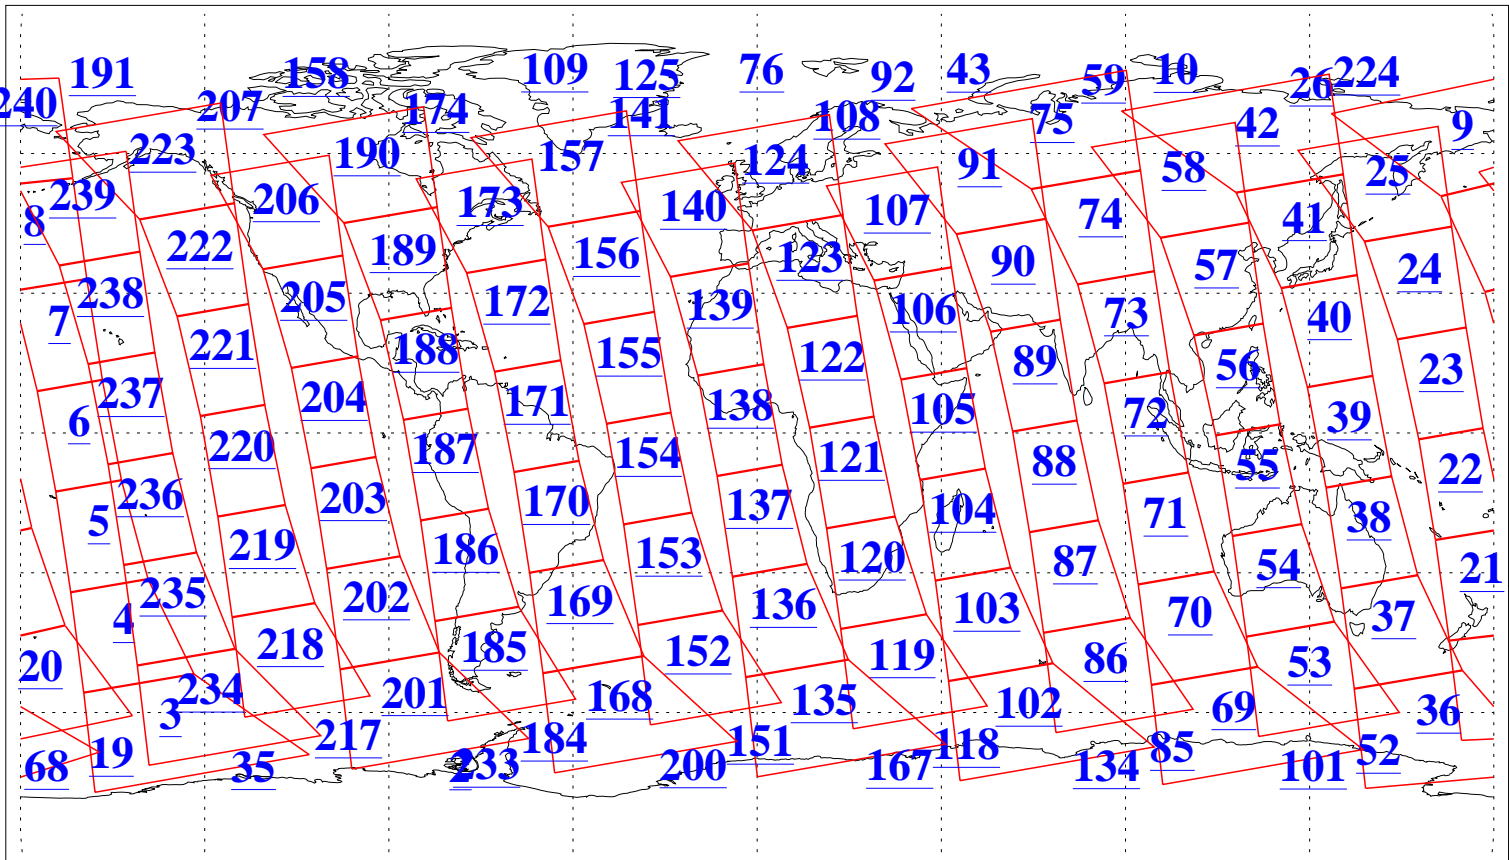

L1B Availability
AMSU Granules: 239
HSB Granules: 0
AIRS Granules: 240

16 Dec 2020
DoY 351
Aqua Day 6801
Granules: 1 to 120

Granules: 121 to 240

Legend: AMSU Available, HSB Available, AIRS Available

L1B Availability
 AMSU Granules: 239
 HSB Granules: 0
 AIRS Granules: 240

16 Dec 2020
 DoY 351
 Aqua Day 6801

Ascending Granules

Descending Granules

Legend: AMSU Available, *HSB Available*, *AIRS Available*

L1B Availability
 AMSU Granules: 239
 HSB Granules: 0
 AIRS Granules: 240

16 Dec 2020
 DoY 351
 Aqua Day 6801

Northern Hemisphere Granules

Southern Hemisphere Granules

Legend: AMSU Available, HSB Available, **AIRS Available**