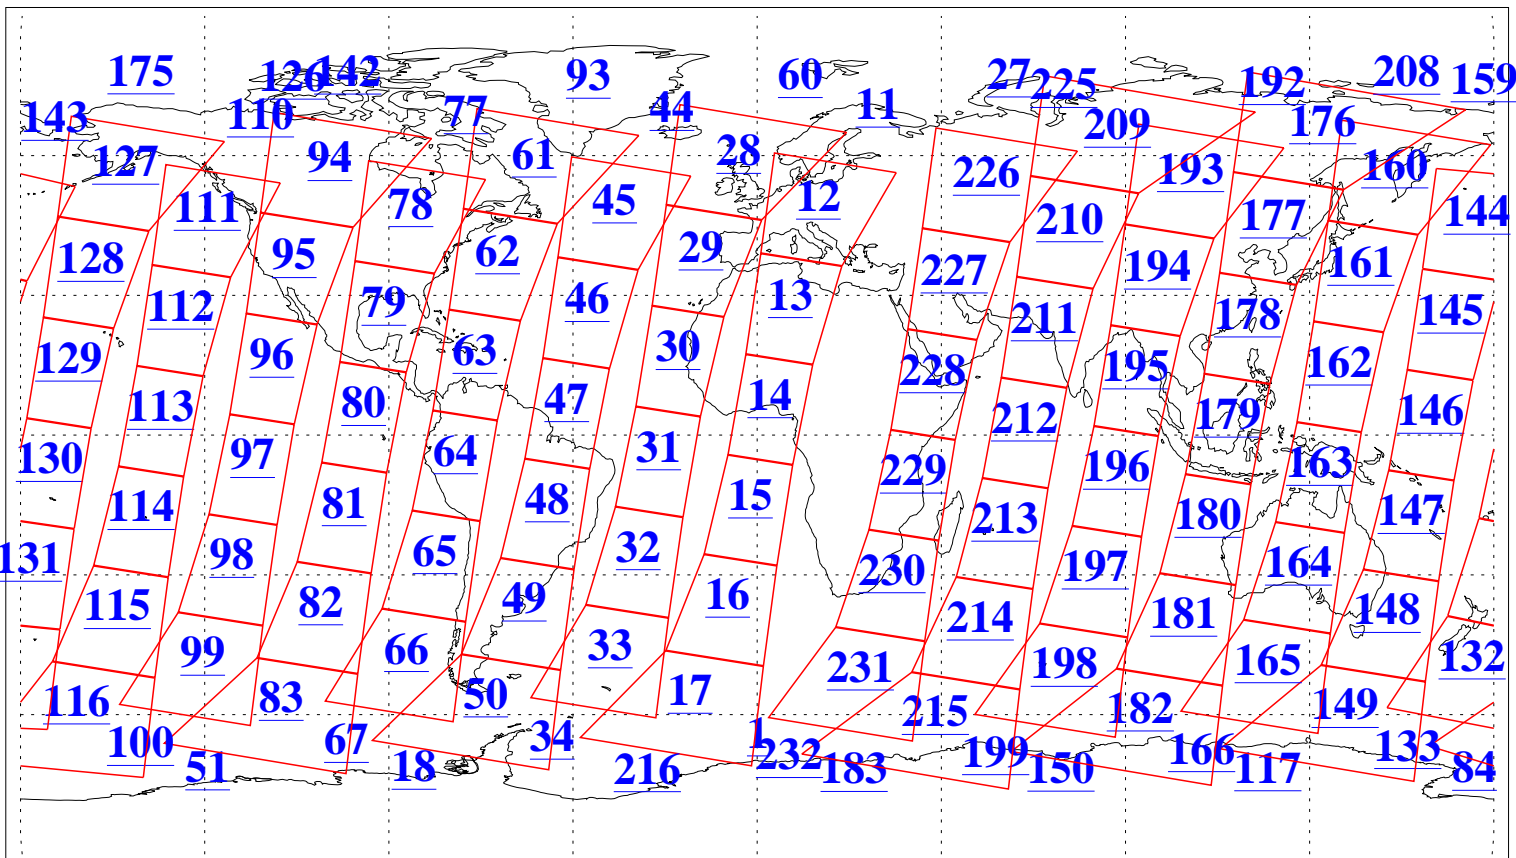

L1B Availability
AMSU Granules: 239
HSB Granules: 0
AIRS Granules: 240

16 Dec 2020
DoY 351
Aqua Day 6801
Granules: 1 to 120

Granules: 121 to 240

Legend: AMSU Available, HSB Available, AIRS Available

L1B Availability
 AMSU Granules: 239
 HSB Granules: 0
 AIRS Granules: 240

16 Dec 2020
 DoY 351
 Aqua Day 6801

Ascending Granules

Descending Granules

Legend: AMSU Available, *HSB Available*, *AIRS Available*

L1B Availability
 AMSU Granules: 239
 HSB Granules: 0
 AIRS Granules: 240

16 Dec 2020
 DoY 351
 Aqua Day 6801

Northern Hemisphere Granules

Southern Hemisphere Granules

Legend: AMSU Available, HSB Available, **AIRS Available**