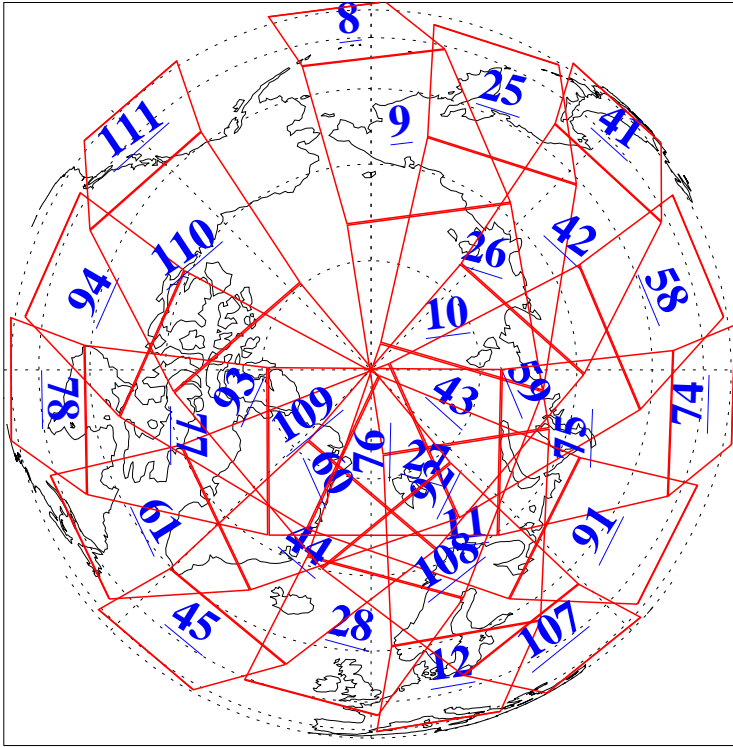

L1B Availability
AMSU Granules: 239
HSB Granules: 0
AIRS Granules: 240

16 Dec 2020
DoY 351
Aqua Day 6801
Granules: 1 to 120

Granules: 121 to 240

Legend: AMSU Available, HSB Available, AIRS Available

L1B Availability
 AMSU Granules: 239
 HSB Granules: 0
 AIRS Granules: 240

16 Dec 2020
 DoY 351
 Aqua Day 6801

Ascending Granules

Descending Granules

Legend: AMSU Available, *HSB Available*, *AIRS Available*

L1B Availability
 AMSU Granules: 239
 HSB Granules: 0
 AIRS Granules: 240

16 Dec 2020
 DoY 351
 Aqua Day 6801

Northern Hemisphere Granules

Southern Hemisphere Granules

Legend: AMSU Available, HSB Available, **AIRS Available**