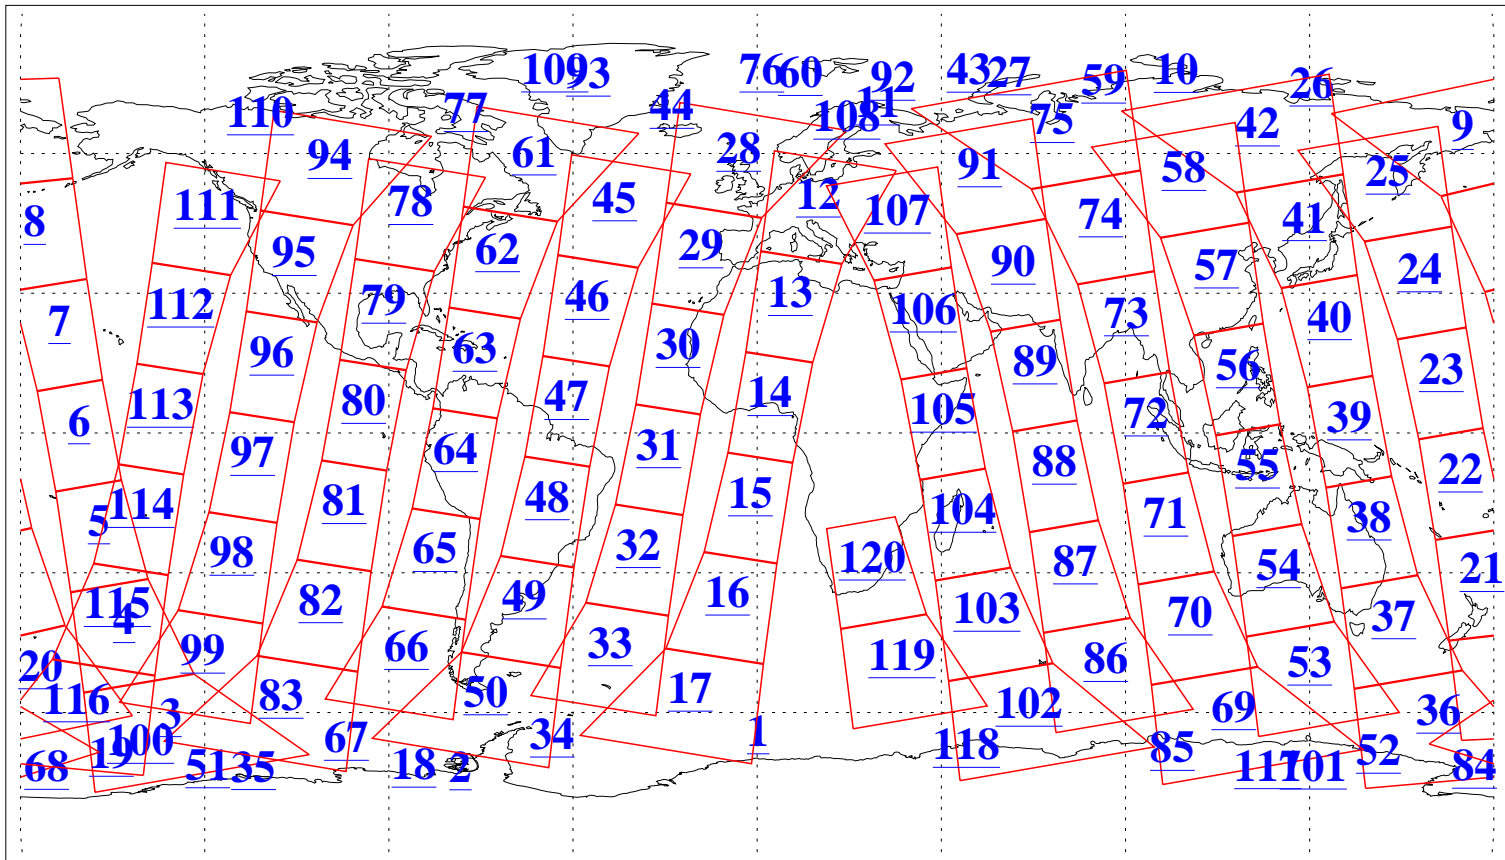

L1B Availability
AMSU Granules: 239
HSB Granules: 0
AIRS Granules: 240

16 Dec 2020
DoY 351
Aqua Day 6801
Granules: 1 to 120

Granules: 121 to 240

Legend: AMSU Available, HSB Available, AIRS Available

L1B Availability
 AMSU Granules: 239
 HSB Granules: 0
 AIRS Granules: 240

16 Dec 2020
 DoY 351
 Aqua Day 6801

Ascending Granules

Descending Granules

Legend: AMSU Available, *HSB Available*, *AIRS Available*

L1B Availability
 AMSU Granules: 239
 HSB Granules: 0
 AIRS Granules: 240

16 Dec 2020
 DoY 351
 Aqua Day 6801

Northern Hemisphere Granules

Southern Hemisphere Granules

Legend: AMSU Available, HSB Available, **AIRS Available**