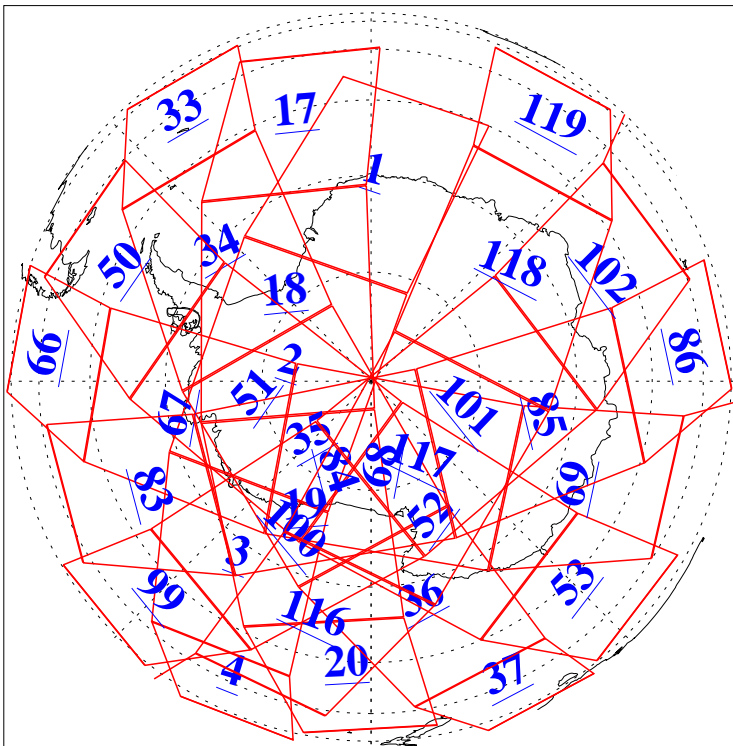

L1B Availability
AMSU Granules: 239
HSB Granules: 0
AIRS Granules: 240

16 Dec 2020
DoY 351
Aqua Day 6801
Granules: 1 to 120

Granules: 121 to 240

Legend: AMSU Available, HSB Available, AIRS Available

L1B Availability
 AMSU Granules: 239
 HSB Granules: 0
 AIRS Granules: 240

16 Dec 2020
 DoY 351
 Aqua Day 6801

Ascending Granules

Descending Granules

Legend: AMSU Available, *HSB Available*, *AIRS Available*

L1B Availability
 AMSU Granules: 239
 HSB Granules: 0
 AIRS Granules: 240

16 Dec 2020
 DoY 351
 Aqua Day 6801

Northern Hemisphere Granules

Southern Hemisphere Granules

Legend: AMSU Available, HSB Available, **AIRS Available**