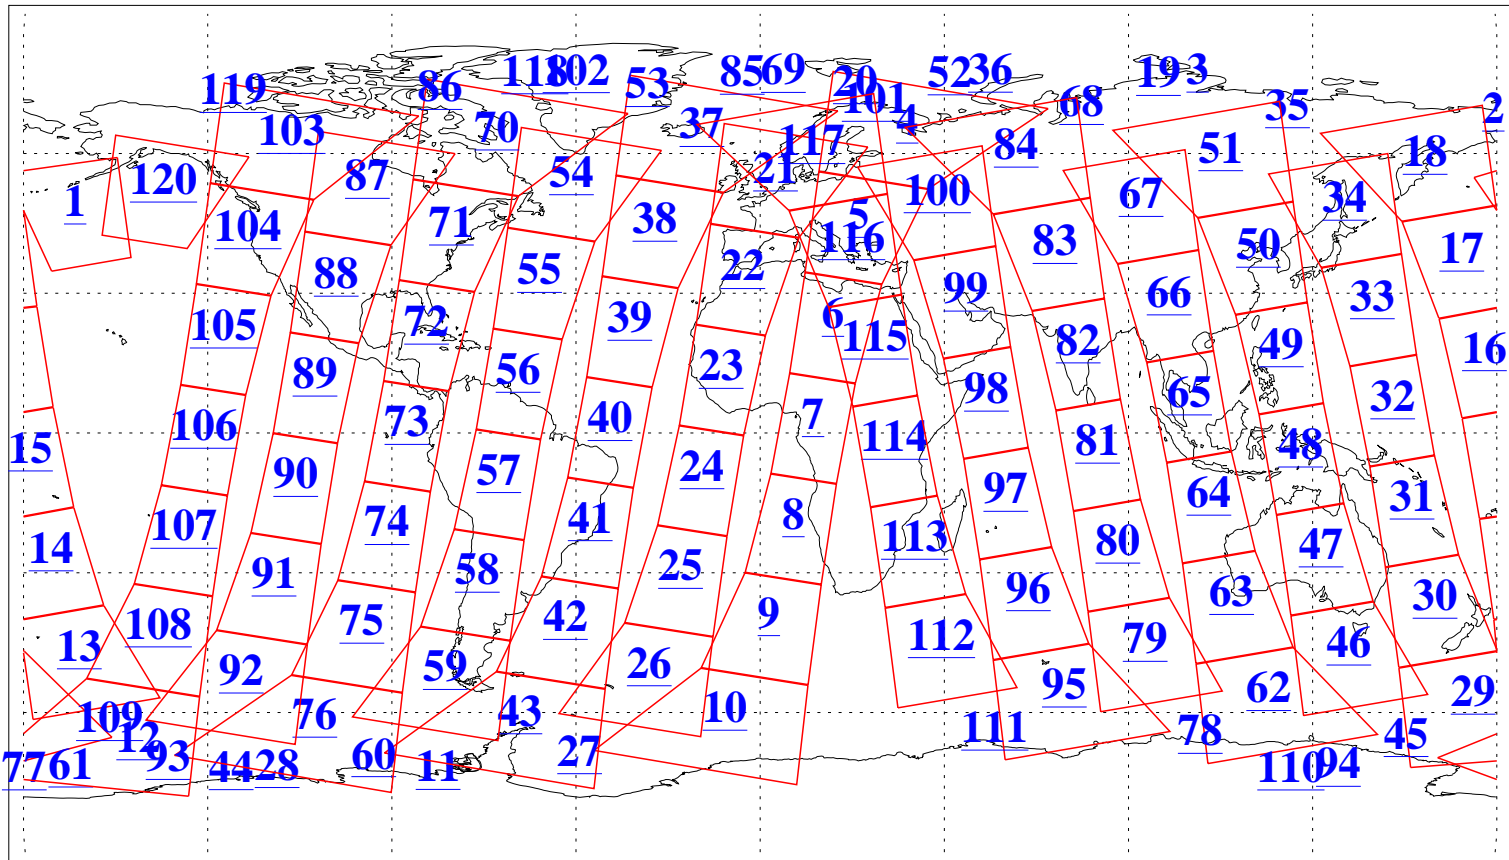

L1B Availability
AMSU Granules: 240
HSB Granules: 0
AIRS Granules: 240

15 Dec 2020
DoY 350
Aqua Day 6800
Granules: 1 to 120

Granules: 121 to 240

Legend: AMSU Available, HSB Available, AIRS Available

L1B Availability
 AMSU Granules: 240
 HSB Granules: 0
 AIRS Granules: 240

15 Dec 2020
 DoY 350
 Aqua Day 6800

Ascending Granules

Descending Granules

Legend: AMSU Available, *HSB Available*, *AIRS Available*

L1B Availability
 AMSU Granules: 240
 HSB Granules: 0
 AIRS Granules: 240

15 Dec 2020
 DoY 350
 Aqua Day 6800

Northern Hemisphere Granules

Southern Hemisphere Granules

Legend: AMSU Available, HSB Available, AIRS Available