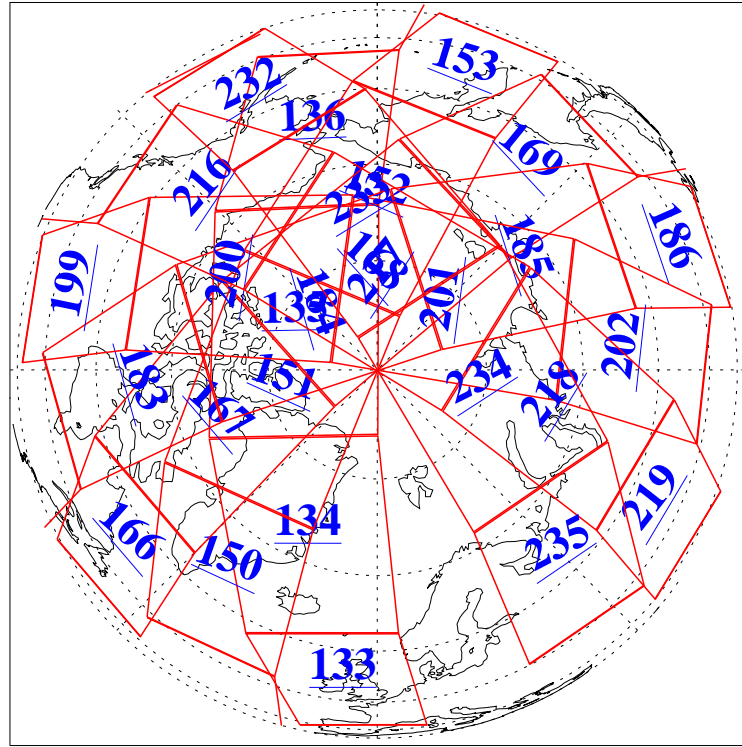

15 Dec 2020
 DoY 350
 Aqua Day 6800

Ascending Granules

Descending Granules

Legend: AMSU Available, *HSB Available*, *AIRS Available*

L1B Availability
 AMSU Granules: 240
 HSB Granules: 0
 AIRS Granules: 240

15 Dec 2020
 DoY 350
 Aqua Day 6800

Northern Hemisphere Granules

Southern Hemisphere Granules

Legend: AMSU Available, HSB Available, AIRS Available