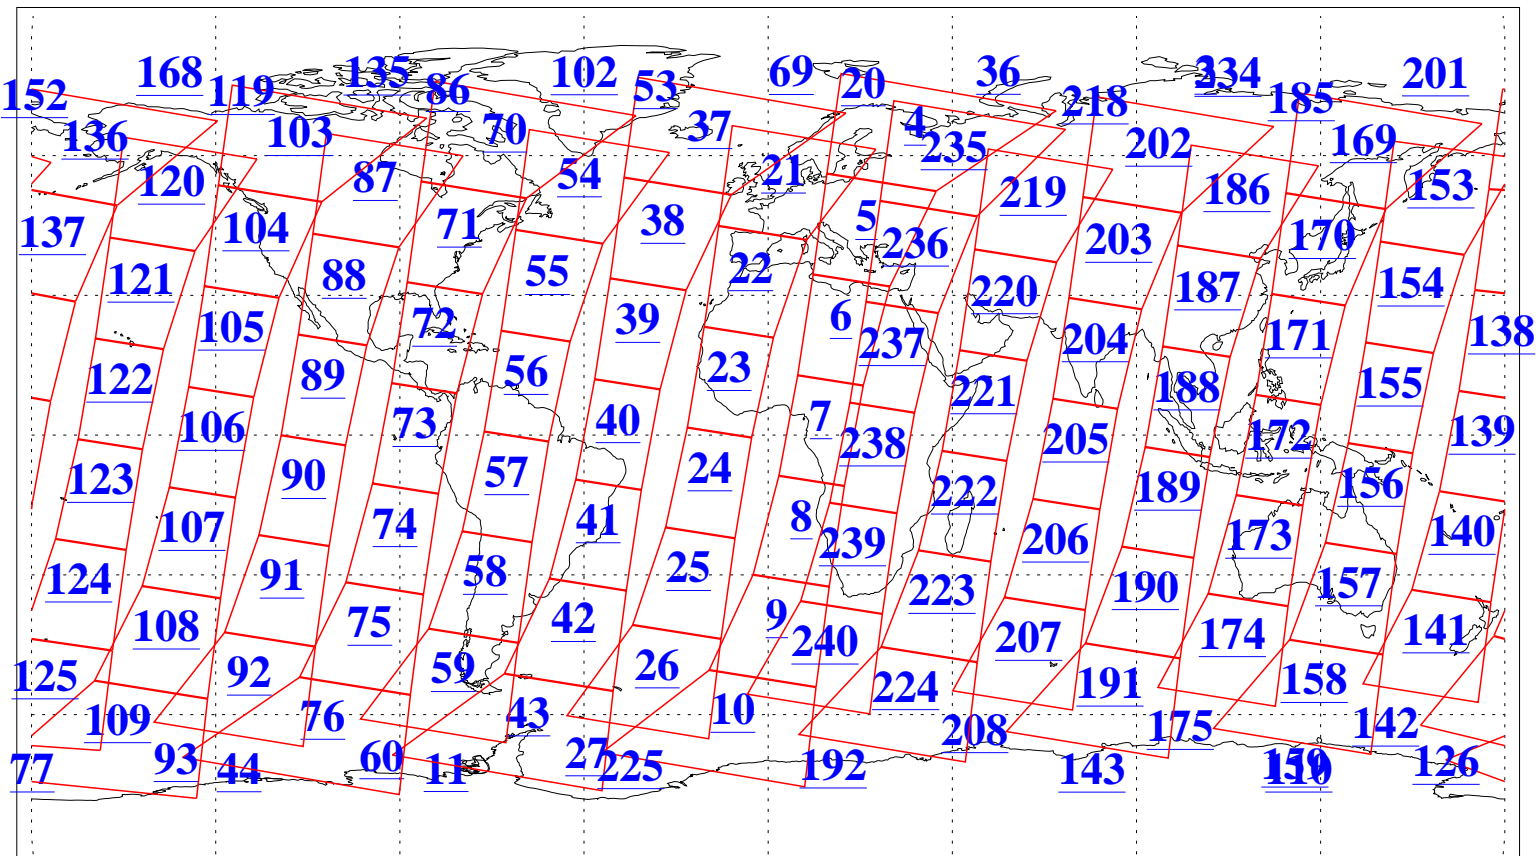

L1B Availability
AMSU Granules: 240
HSB Granules: 0
AIRS Granules: 240

15 Dec 2020
DoY 350
Aqua Day 6800
Granules: 1 to 120

Granules: 121 to 240

Legend: AMSU Available, HSB Available, AIRS Available

L1B Availability
 AMSU Granules: 240
 HSB Granules: 0
 AIRS Granules: 240

15 Dec 2020
 DoY 350
 Aqua Day 6800

Ascending Granules

Descending Granules

Legend: AMSU Available, *HSB Available*, *AIRS Available*

L1B Availability
 AMSU Granules: 240
 HSB Granules: 0
 AIRS Granules: 240

15 Dec 2020
 DoY 350
 Aqua Day 6800

Northern Hemisphere Granules

Southern Hemisphere Granules

Legend: AMSU Available, HSB Available, AIRS Available