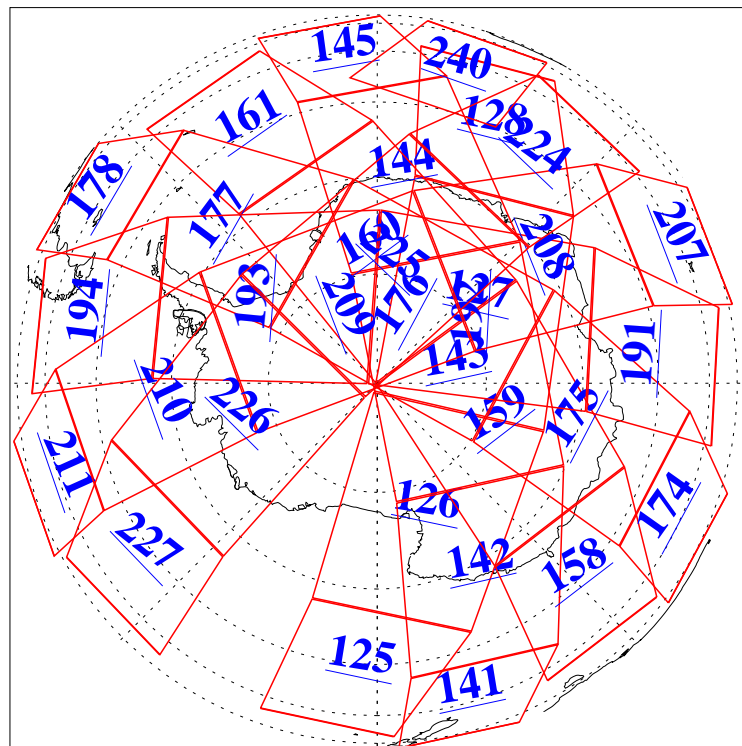

15 Dec 2020
 DoY 350
 Aqua Day 6800

Ascending Granules

Descending Granules

Legend: AMSU Available, *HSB Available*, *AIRS Available*

L1B Availability
 AMSU Granules: 240
 HSB Granules: 0
 AIRS Granules: 240

15 Dec 2020
 DoY 350
 Aqua Day 6800

Northern Hemisphere Granules

Southern Hemisphere Granules

Legend: AMSU Available, HSB Available, AIRS Available