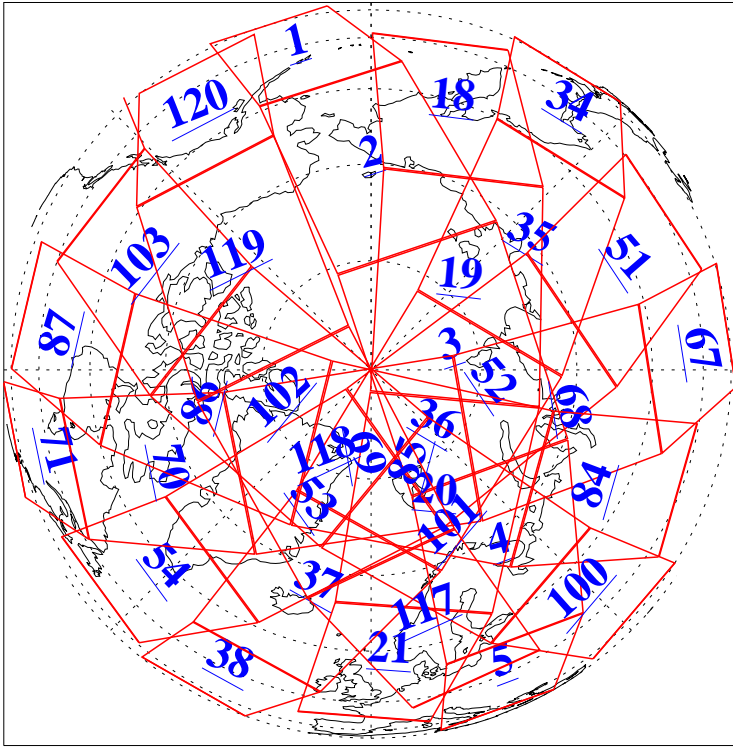

L1B Availability
AMSU Granules: 240
HSB Granules: 0
AIRS Granules: 240

15 Dec 2020
DoY 350
Aqua Day 6800
Granules: 1 to 120

Granules: 121 to 240

Legend: AMSU Available, HSB Available, AIRS Available

L1B Availability
 AMSU Granules: 240
 HSB Granules: 0
 AIRS Granules: 240

15 Dec 2020
 DoY 350
 Aqua Day 6800

Ascending Granules

Descending Granules

Legend: AMSU Available, *HSB Available*, *AIRS Available*

L1B Availability
 AMSU Granules: 240
 HSB Granules: 0
 AIRS Granules: 240

15 Dec 2020
 DoY 350
 Aqua Day 6800

Northern Hemisphere Granules

Southern Hemisphere Granules

Legend: AMSU Available, HSB Available, AIRS Available