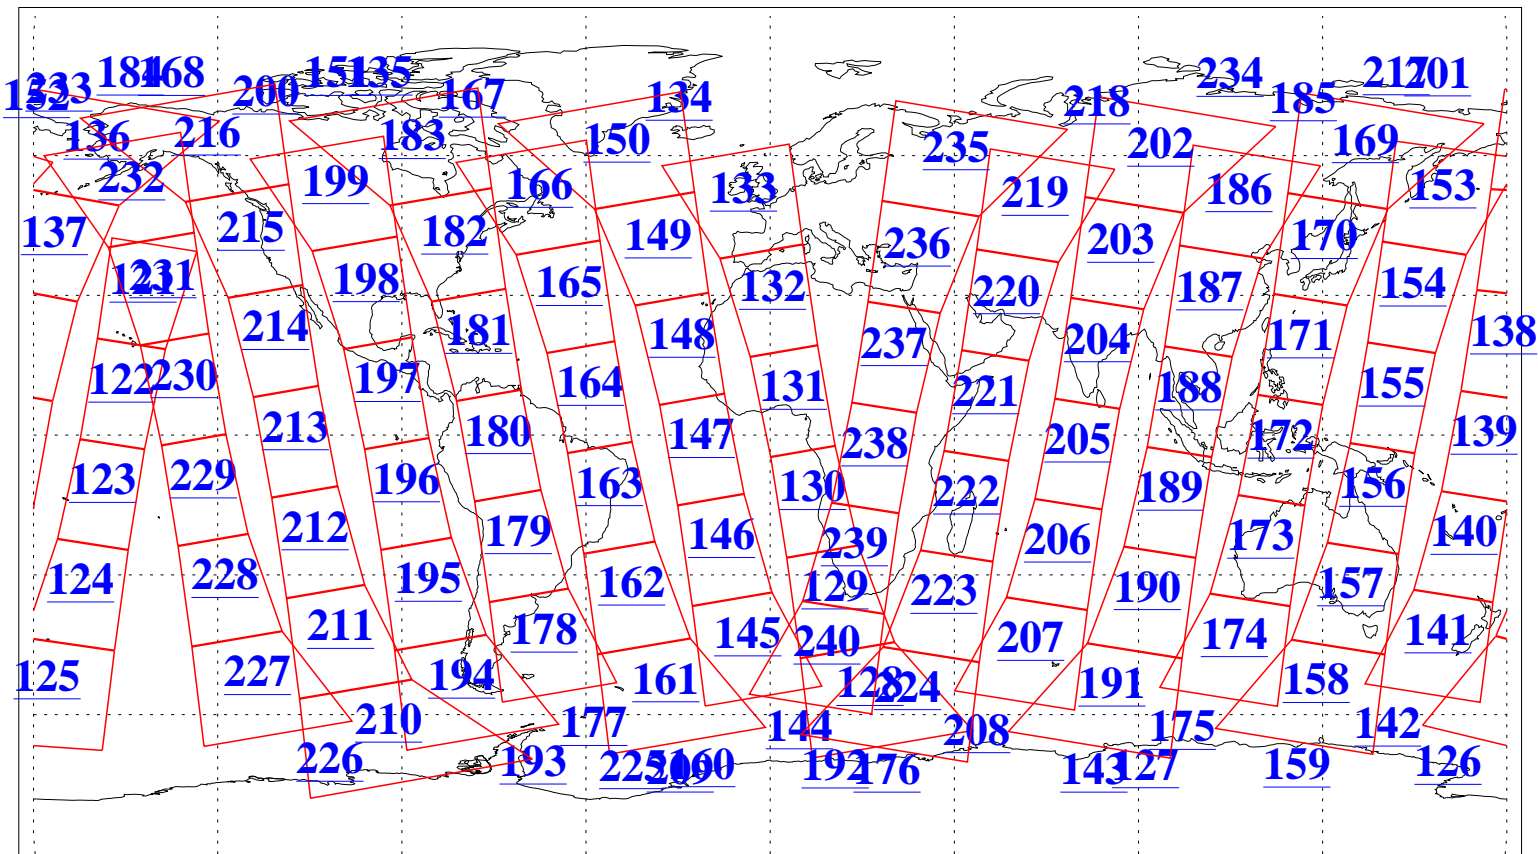

L1B Availability
AMSU Granules: 240
HSB Granules: 0
AIRS Granules: 240

15 Dec 2020
DoY 350
Aqua Day 6800
Granules: 1 to 120

Granules: 121 to 240

Legend: AMSU Available, HSB Available, AIRS Available

L1B Availability
 AMSU Granules: 240
 HSB Granules: 0
 AIRS Granules: 240

15 Dec 2020
 DoY 350
 Aqua Day 6800

Ascending Granules

Descending Granules

Legend: AMSU Available, *HSB Available*, *AIRS Available*

L1B Availability
 AMSU Granules: 240
 HSB Granules: 0
 AIRS Granules: 240

15 Dec 2020
 DoY 350
 Aqua Day 6800

Northern Hemisphere Granules

Southern Hemisphere Granules

Legend: AMSU Available, HSB Available, AIRS Available