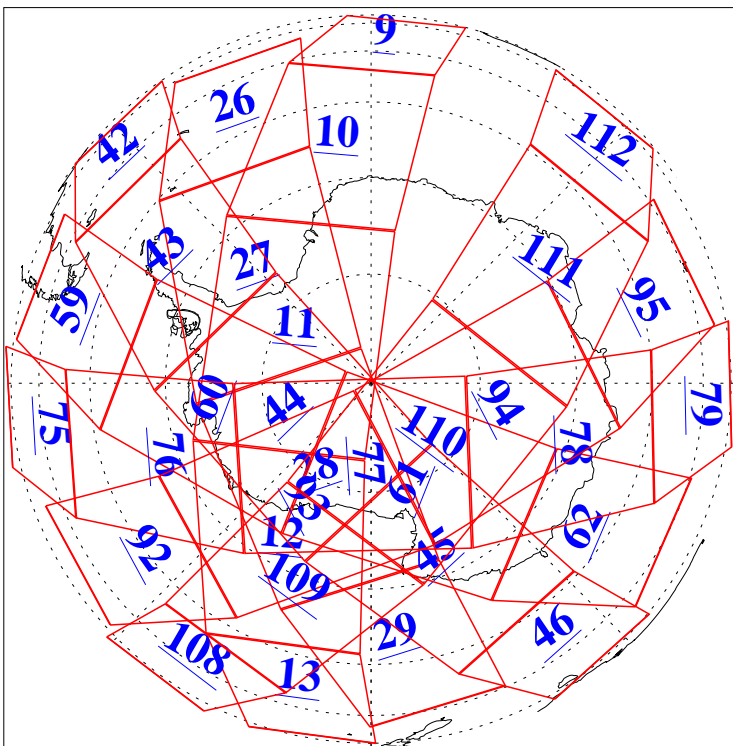

L1B Availability
AMSU Granules: 240
HSB Granules: 0
AIRS Granules: 240

15 Dec 2020
DoY 350
Aqua Day 6800
Granules: 1 to 120

Granules: 121 to 240

Legend: AMSU Available, HSB Available, AIRS Available

L1B Availability
 AMSU Granules: 240
 HSB Granules: 0
 AIRS Granules: 240

15 Dec 2020
 DoY 350
 Aqua Day 6800

Ascending Granules

Descending Granules

Legend: AMSU Available, *HSB Available*, *AIRS Available*

L1B Availability
 AMSU Granules: 240
 HSB Granules: 0
 AIRS Granules: 240

15 Dec 2020
 DoY 350
 Aqua Day 6800

Northern Hemisphere Granules

Southern Hemisphere Granules

Legend: AMSU Available, HSB Available, AIRS Available