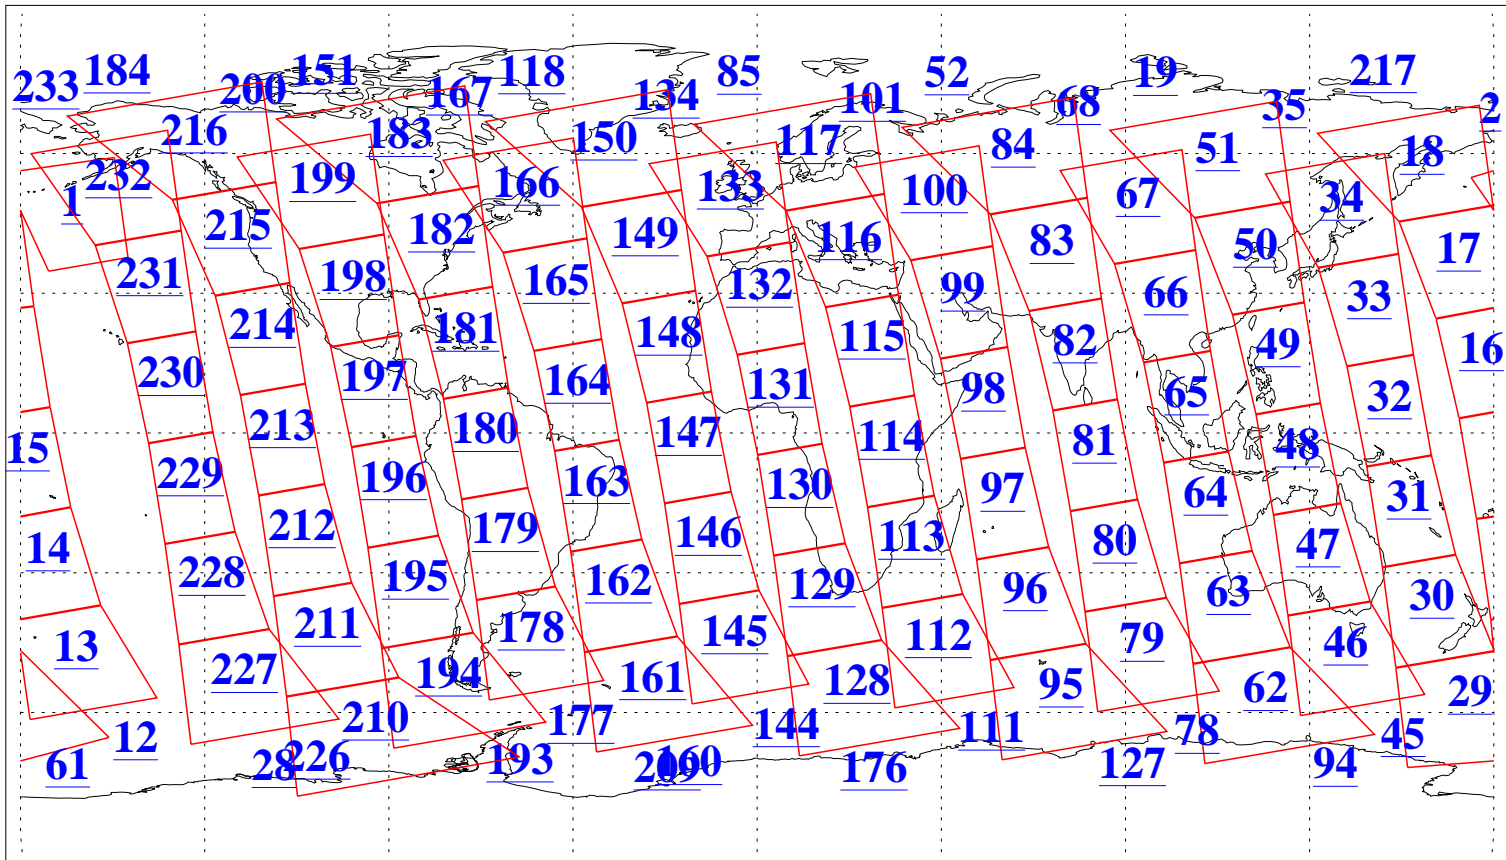

L1B Availability
AMSU Granules: 240
HSB Granules: 0
AIRS Granules: 240

15 Dec 2020
DoY 350
Aqua Day 6800
Granules: 1 to 120

Granules: 121 to 240

Legend: AMSU Available, HSB Available, AIRS Available

L1B Availability
 AMSU Granules: 240
 HSB Granules: 0
 AIRS Granules: 240

15 Dec 2020
 DoY 350
 Aqua Day 6800

Ascending Granules

Descending Granules

Legend: AMSU Available, *HSB Available*, *AIRS Available*

L1B Availability
 AMSU Granules: 240
 HSB Granules: 0
 AIRS Granules: 240

15 Dec 2020
 DoY 350
 Aqua Day 6800

Northern Hemisphere Granules

Southern Hemisphere Granules

Legend: AMSU Available, HSB Available, AIRS Available