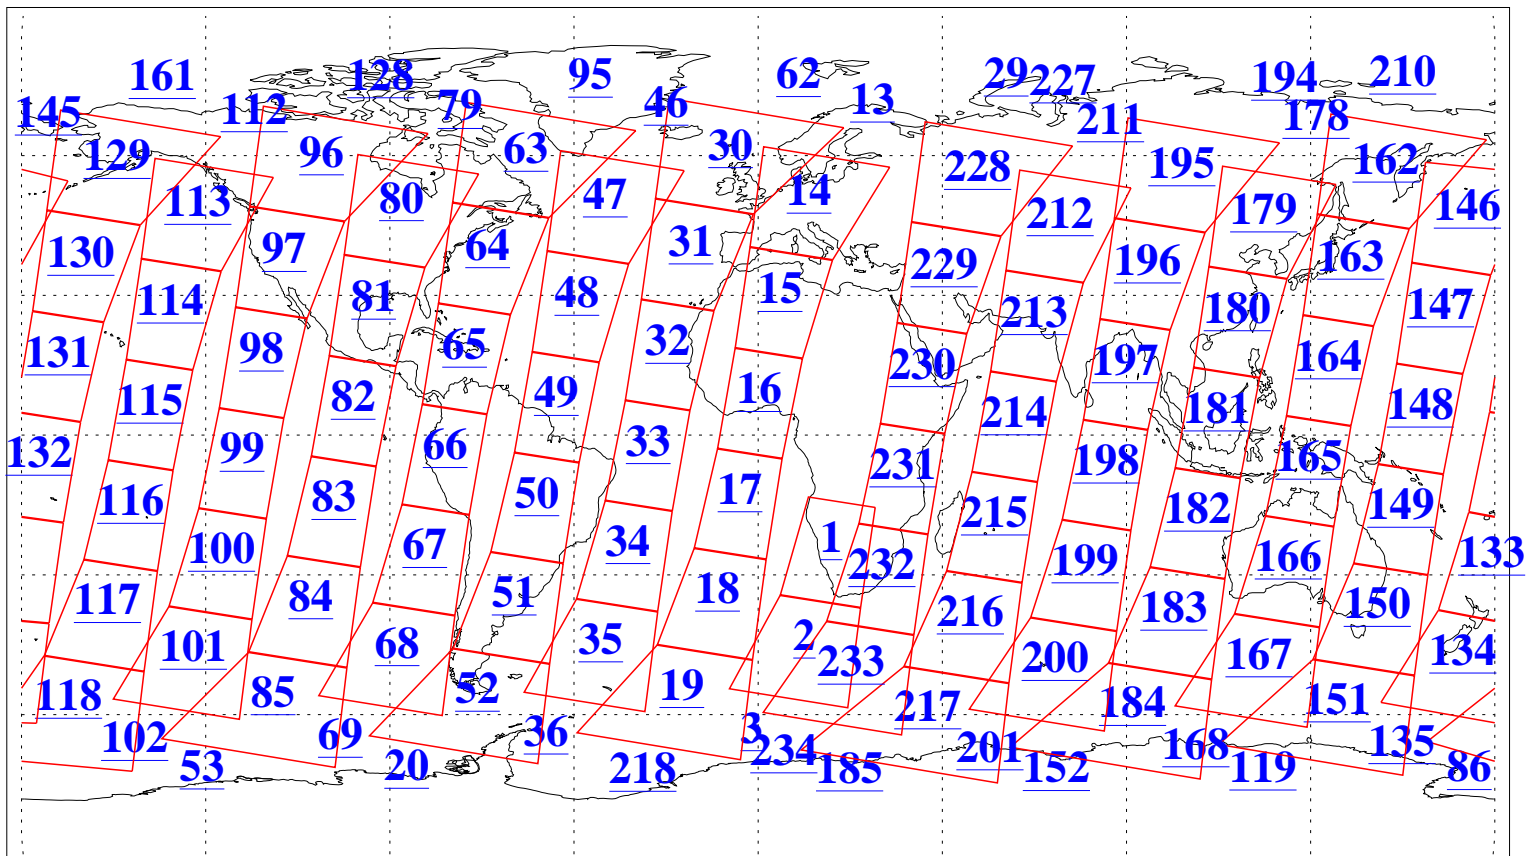

L1B Availability
 AMSU Granules: 240
 HSB Granules: 0
 AIRS Granules: 240

14 Dec 2020
 DoY 349
 Aqua Day 6799

Ascending Granules

Descending Granules

Legend: AMSU Available, *HSB Available*, *AIRS Available*

L1B Availability
 AMSU Granules: 240
 HSB Granules: 0
 AIRS Granules: 240

14 Dec 2020
 DoY 349
 Aqua Day 6799

Northern Hemisphere Granules

Southern Hemisphere Granules

Legend: AMSU Available, HSB Available, **AIRS Available**