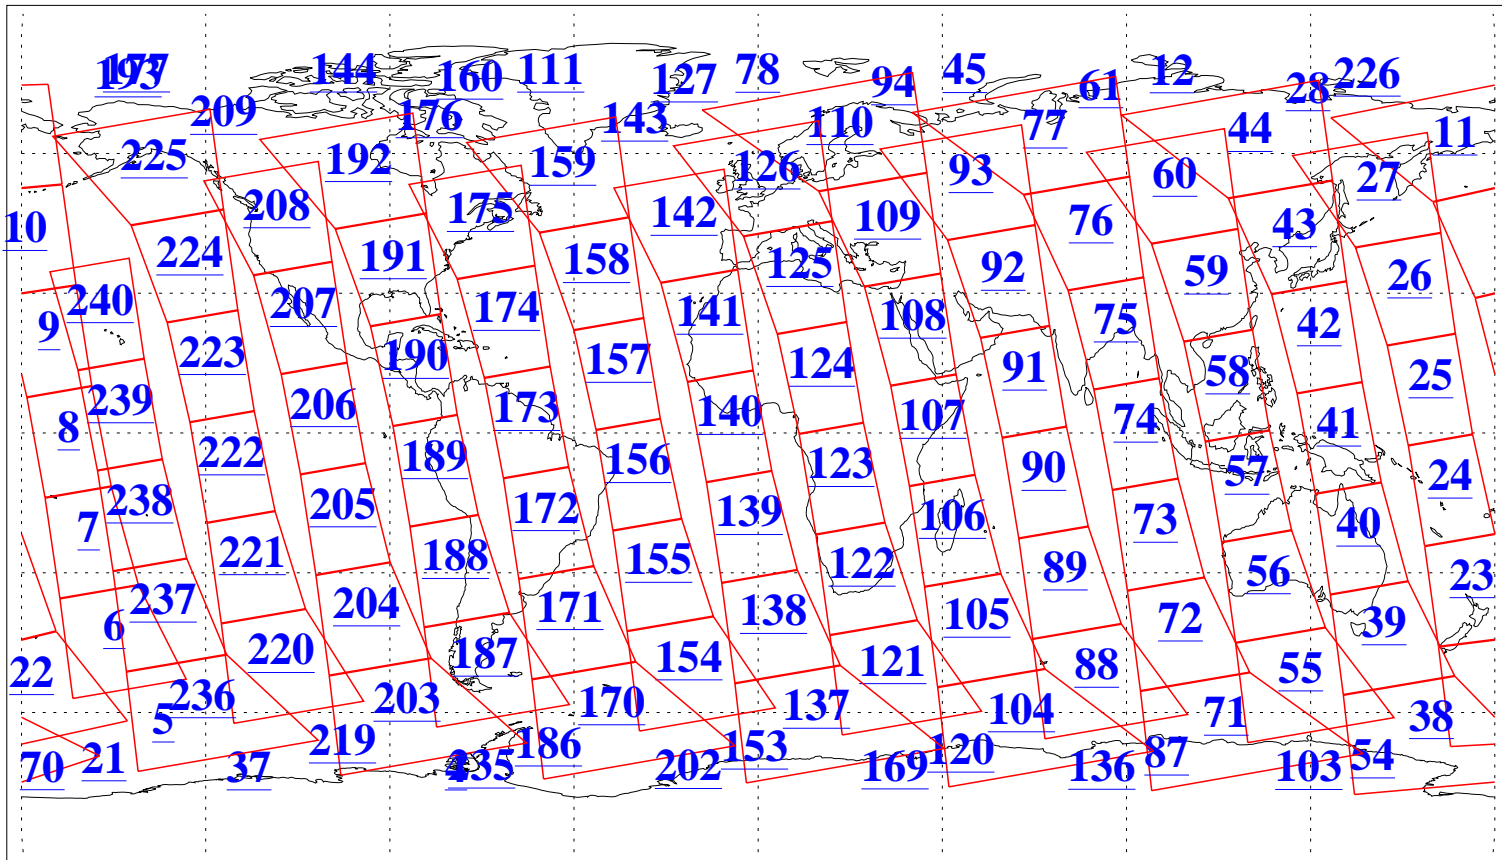

L1B Availability
 AMSU Granules: 240
 HSB Granules: 0
 AIRS Granules: 240

14 Dec 2020
 DoY 349
 Aqua Day 6799

Ascending Granules

Descending Granules

Legend: AMSU Available, *HSB Available*, *AIRS Available*

L1B Availability
 AMSU Granules: 240
 HSB Granules: 0
 AIRS Granules: 240

14 Dec 2020
 DoY 349
 Aqua Day 6799

Northern Hemisphere Granules

Southern Hemisphere Granules

Legend: AMSU Available, HSB Available, **AIRS Available**