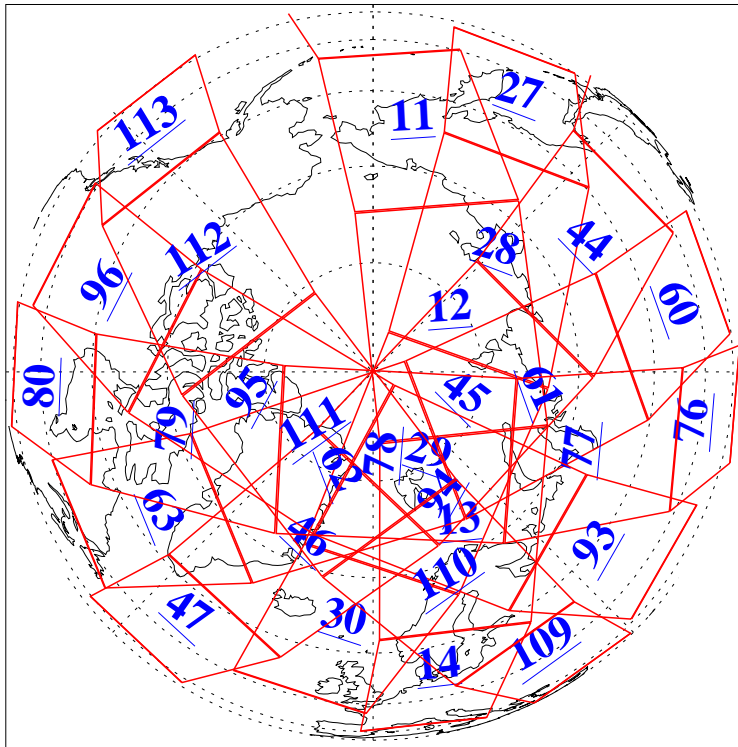

L1B Availability
 AMSU Granules: 240
 HSB Granules: 0
 AIRS Granules: 240

14 Dec 2020
 DoY 349
 Aqua Day 6799

Ascending Granules

Descending Granules

Legend: AMSU Available, *HSB Available*, *AIRS Available*

L1B Availability
 AMSU Granules: 240
 HSB Granules: 0
 AIRS Granules: 240

14 Dec 2020
 DoY 349
 Aqua Day 6799

Northern Hemisphere Granules

Southern Hemisphere Granules

Legend: AMSU Available, HSB Available, **AIRS Available**