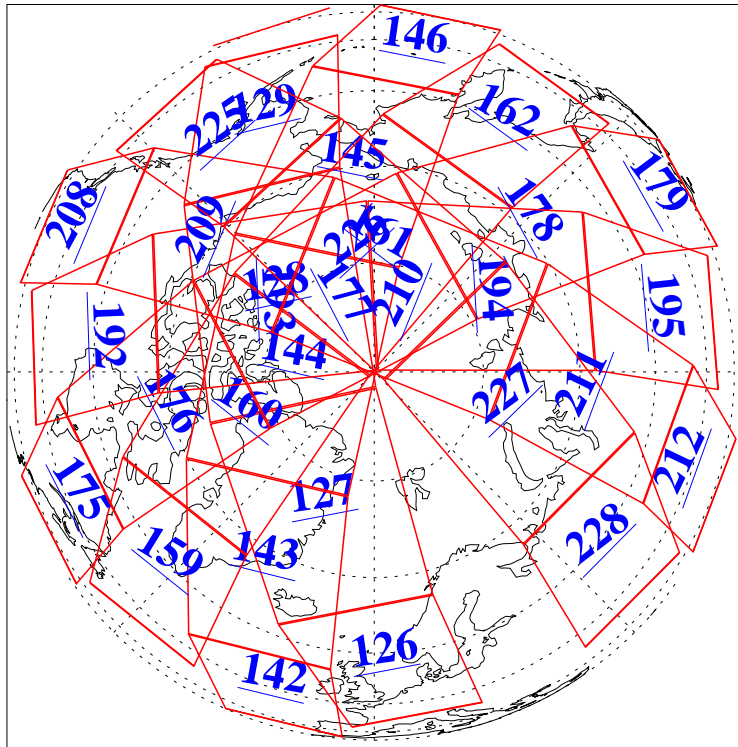

L1B Availability
 AMSU Granules: 240
 HSB Granules: 0
 AIRS Granules: 240

14 Dec 2020
 DoY 349
 Aqua Day 6799

Ascending Granules

Descending Granules

Legend: AMSU Available, *HSB Available*, *AIRS Available*

L1B Availability
 AMSU Granules: 240
 HSB Granules: 0
 AIRS Granules: 240

14 Dec 2020
 DoY 349
 Aqua Day 6799

Northern Hemisphere Granules

Southern Hemisphere Granules

Legend: AMSU Available, HSB Available, **AIRS Available**