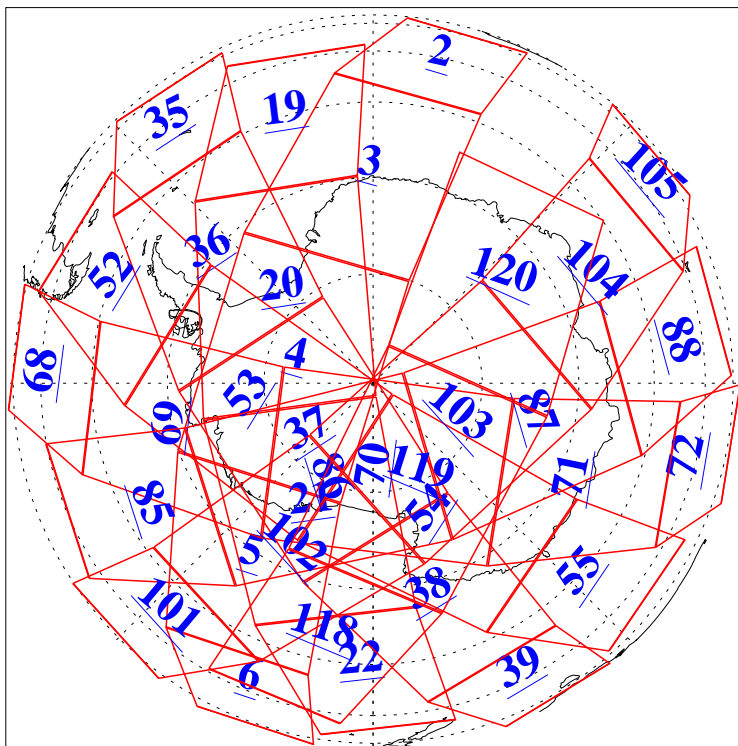

L1B Availability
 AMSU Granules: 240
 HSB Granules: 0
 AIRS Granules: 240

14 Dec 2020
 DoY 349
 Aqua Day 6799

Ascending Granules

Descending Granules

Legend: AMSU Available, *HSB Available*, *AIRS Available*

L1B Availability
 AMSU Granules: 240
 HSB Granules: 0
 AIRS Granules: 240

14 Dec 2020
 DoY 349
 Aqua Day 6799

Northern Hemisphere Granules

Southern Hemisphere Granules

Legend: AMSU Available, HSB Available, **AIRS Available**