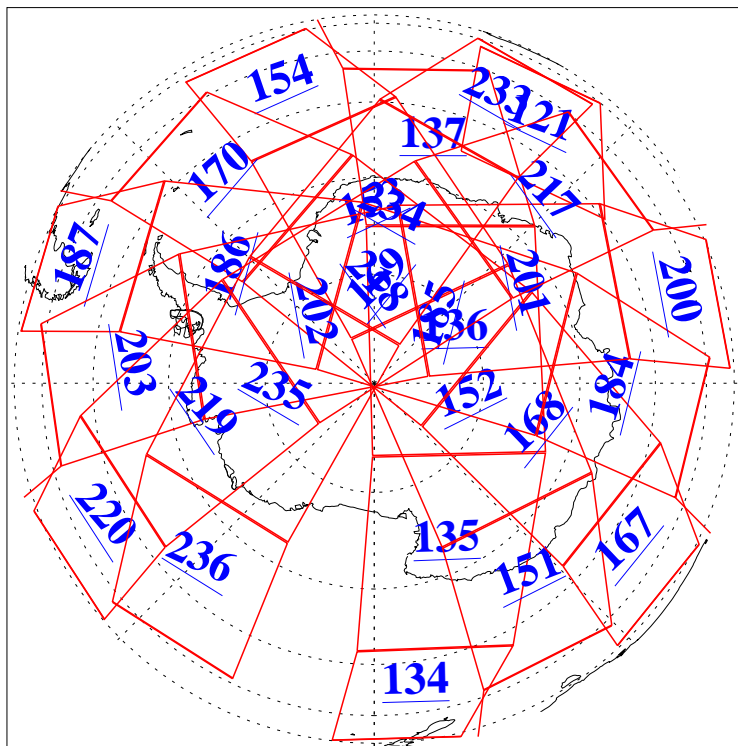

L1B Availability
 AMSU Granules: 240
 HSB Granules: 0
 AIRS Granules: 240

14 Dec 2020
 DoY 349
 Aqua Day 6799

Ascending Granules

Descending Granules

Legend: AMSU Available, *HSB Available*, *AIRS Available*

L1B Availability
 AMSU Granules: 240
 HSB Granules: 0
 AIRS Granules: 240

14 Dec 2020
 DoY 349
 Aqua Day 6799

Northern Hemisphere Granules

Southern Hemisphere Granules

Legend: AMSU Available, HSB Available, **AIRS Available**