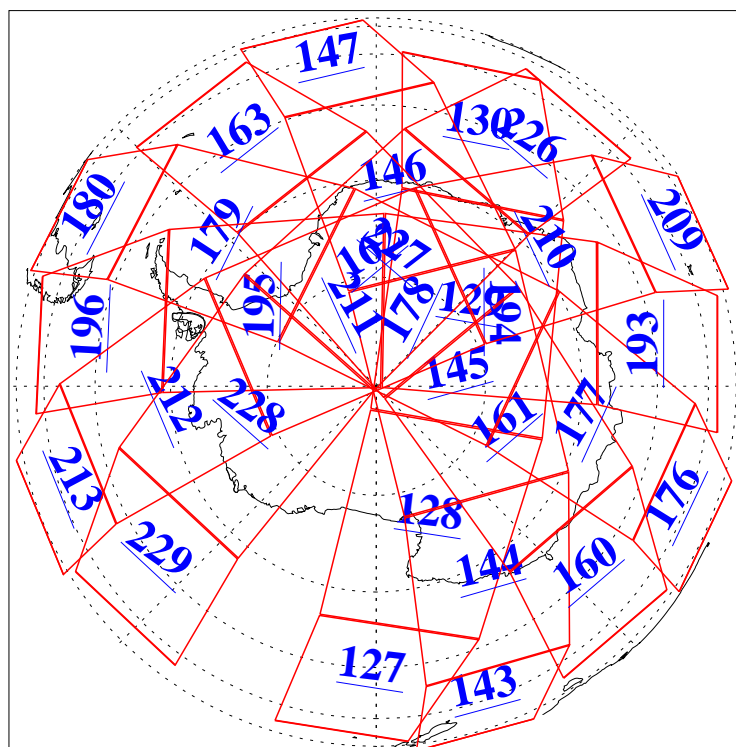

L1B Availability
AMSU Granules: 240
HSB Granules: 0
AIRS Granules: 240

13 Dec 2020
DoY 348
Aqua Day 6798

Ascending Granules

Descending Granules

Legend: AMSU Available, *HSB Available*, *AIRS Available*

L1B Availability
 AMSU Granules: 240
 HSB Granules: 0
 AIRS Granules: 240

13 Dec 2020
 DoY 348
 Aqua Day 6798

Northern Hemisphere Granules

Southern Hemisphere Granules

Legend: AMSU Available, HSB Available, AIRS Available