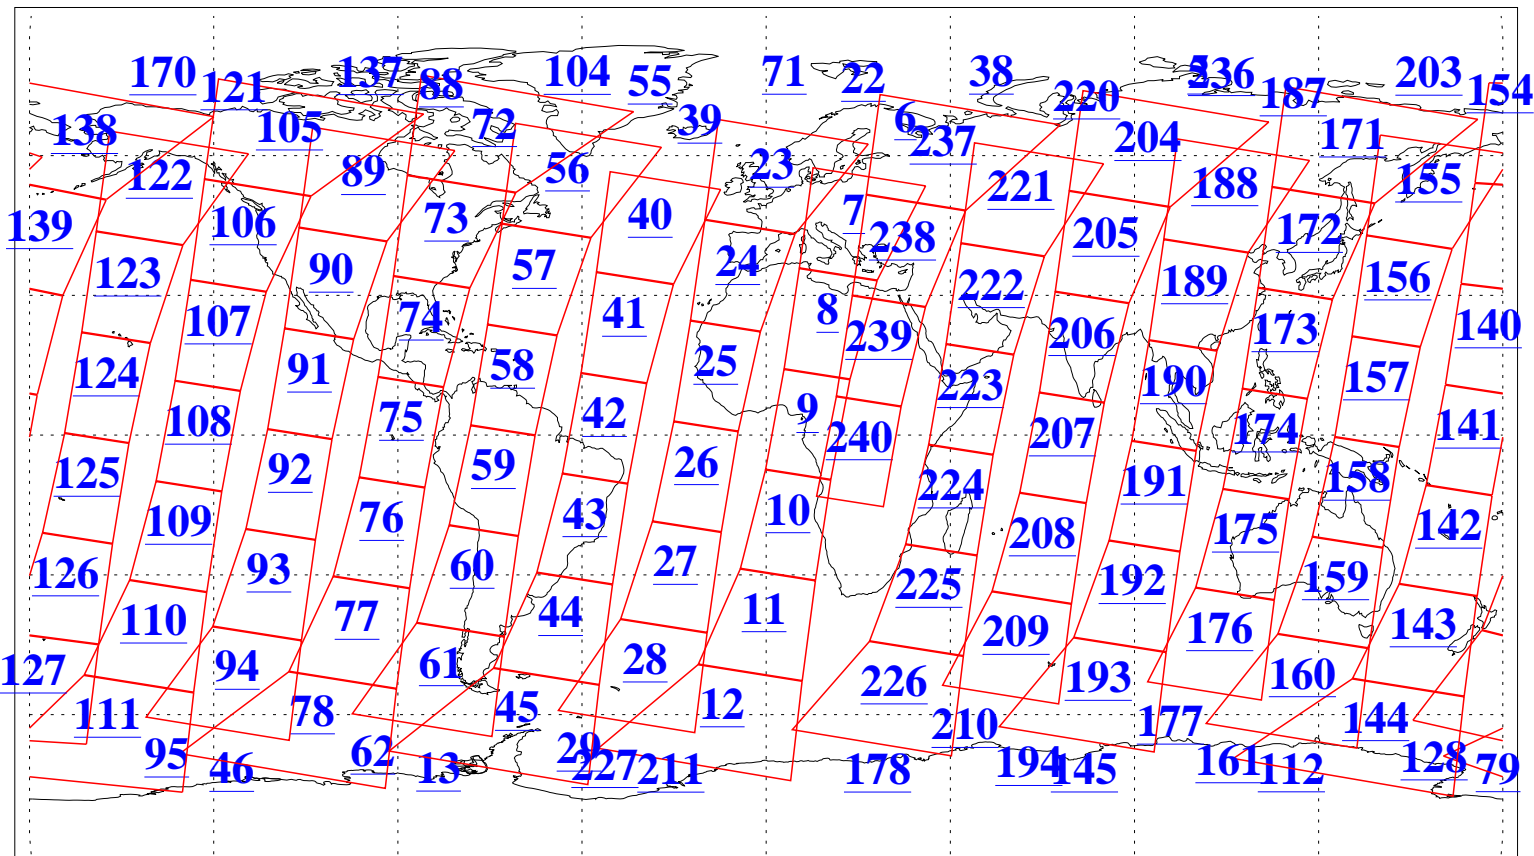

L1B Availability
 AMSU Granules: 240
 HSB Granules: 0
 AIRS Granules: 240

13 Dec 2020
 DoY 348
 Aqua Day 6798
 Granules: 1 to 120

Granules: 121 to 240

Legend: AMSU Available, *HSB Available*, *AIRS Available*

L1B Availability
AMSU Granules: 240
HSB Granules: 0
AIRS Granules: 240

13 Dec 2020
DoY 348
Aqua Day 6798

Ascending Granules

Descending Granules

Legend: AMSU Available, *HSB Available*, *AIRS Available*

L1B Availability
 AMSU Granules: 240
 HSB Granules: 0
 AIRS Granules: 240

13 Dec 2020
 DoY 348
 Aqua Day 6798

Northern Hemisphere Granules

Southern Hemisphere Granules

Legend: AMSU Available, HSB Available, AIRS Available