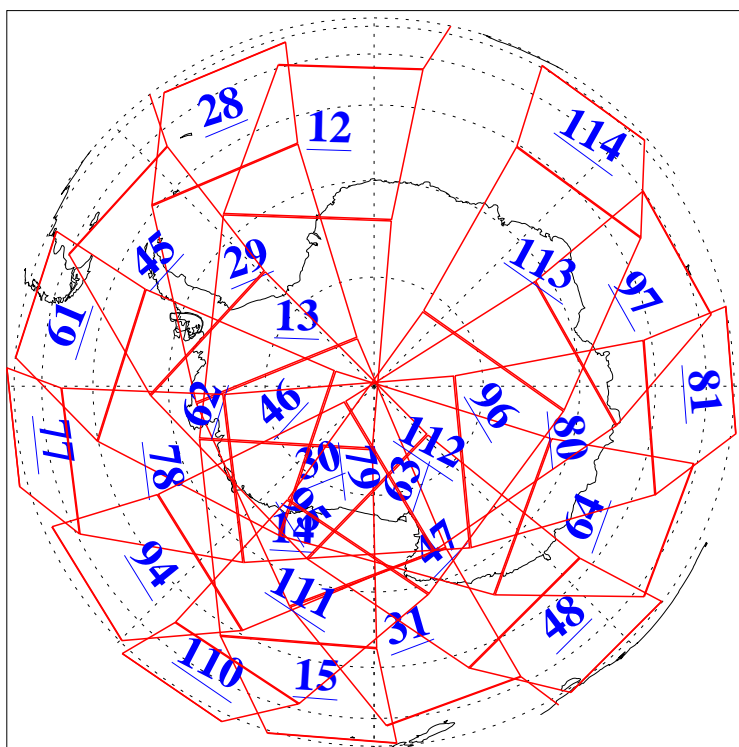

L1B Availability
 AMSU Granules: 240
 HSB Granules: 0
 AIRS Granules: 240

13 Dec 2020
 DoY 348
 Aqua Day 6798
 Granules: 1 to 120

Granules: 121 to 240

Legend: AMSU Available, *HSB Available*, *AIRS Available*

L1B Availability
AMSU Granules: 240
HSB Granules: 0
AIRS Granules: 240

13 Dec 2020
DoY 348
Aqua Day 6798

Ascending Granules

Descending Granules

Legend: AMSU Available, *HSB Available*, *AIRS Available*

L1B Availability
 AMSU Granules: 240
 HSB Granules: 0
 AIRS Granules: 240

13 Dec 2020
 DoY 348
 Aqua Day 6798

Northern Hemisphere Granules

Southern Hemisphere Granules

Legend: AMSU Available, HSB Available, AIRS Available