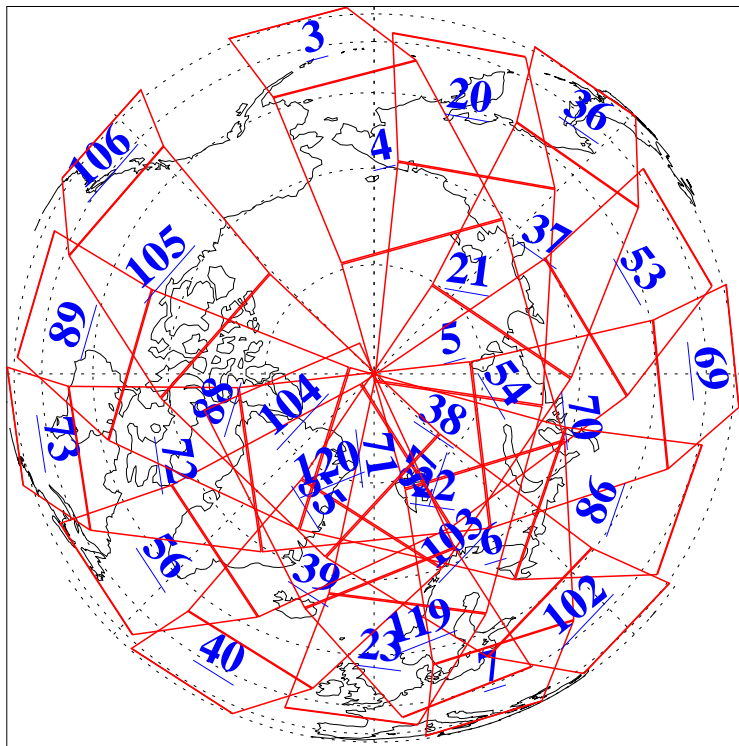

L1B Availability
 AMSU Granules: 240
 HSB Granules: 0
 AIRS Granules: 240

13 Dec 2020
 DoY 348
 Aqua Day 6798
 Granules: 1 to 120

Granules: 121 to 240

Legend: AMSU Available, *HSB Available*, *AIRS Available*

L1B Availability
AMSU Granules: 240
HSB Granules: 0
AIRS Granules: 240

13 Dec 2020
DoY 348
Aqua Day 6798

Ascending Granules

Descending Granules

Legend: AMSU Available, *HSB Available*, *AIRS Available*

L1B Availability
 AMSU Granules: 240
 HSB Granules: 0
 AIRS Granules: 240

13 Dec 2020
 DoY 348
 Aqua Day 6798

Northern Hemisphere Granules

Southern Hemisphere Granules

Legend: AMSU Available, HSB Available, AIRS Available