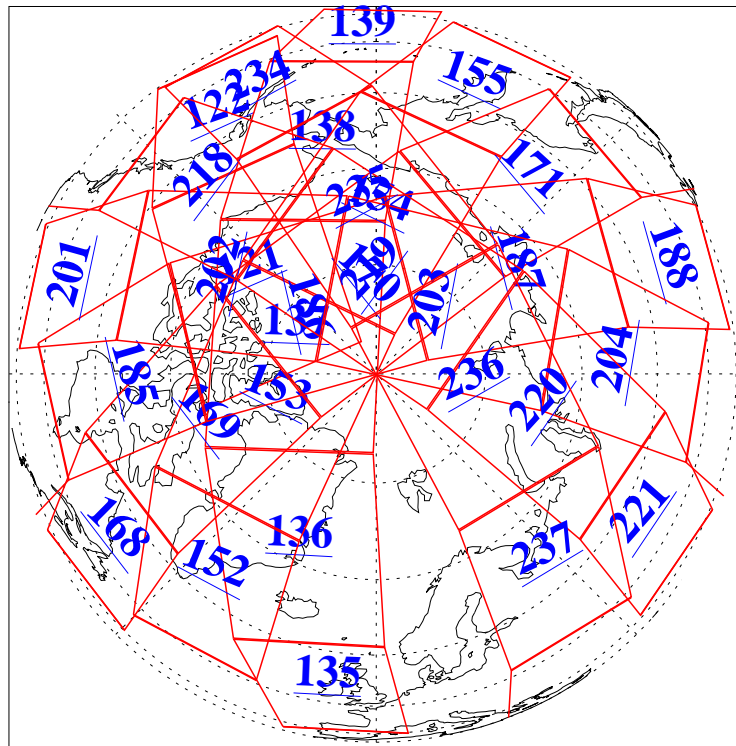

L1B Availability
 AMSU Granules: 240
 HSB Granules: 0
 AIRS Granules: 240

13 Dec 2020
 DoY 348
 Aqua Day 6798
 Granules: 1 to 120

Granules: 121 to 240

Legend: AMSU Available, *HSB Available*, *AIRS Available*

L1B Availability
AMSU Granules: 240
HSB Granules: 0
AIRS Granules: 240

13 Dec 2020
DoY 348
Aqua Day 6798

Ascending Granules

Descending Granules

Legend: AMSU Available, *HSB Available*, *AIRS Available*

L1B Availability
 AMSU Granules: 240
 HSB Granules: 0
 AIRS Granules: 240

13 Dec 2020
 DoY 348
 Aqua Day 6798

Northern Hemisphere Granules

Southern Hemisphere Granules

Legend: AMSU Available, HSB Available, AIRS Available