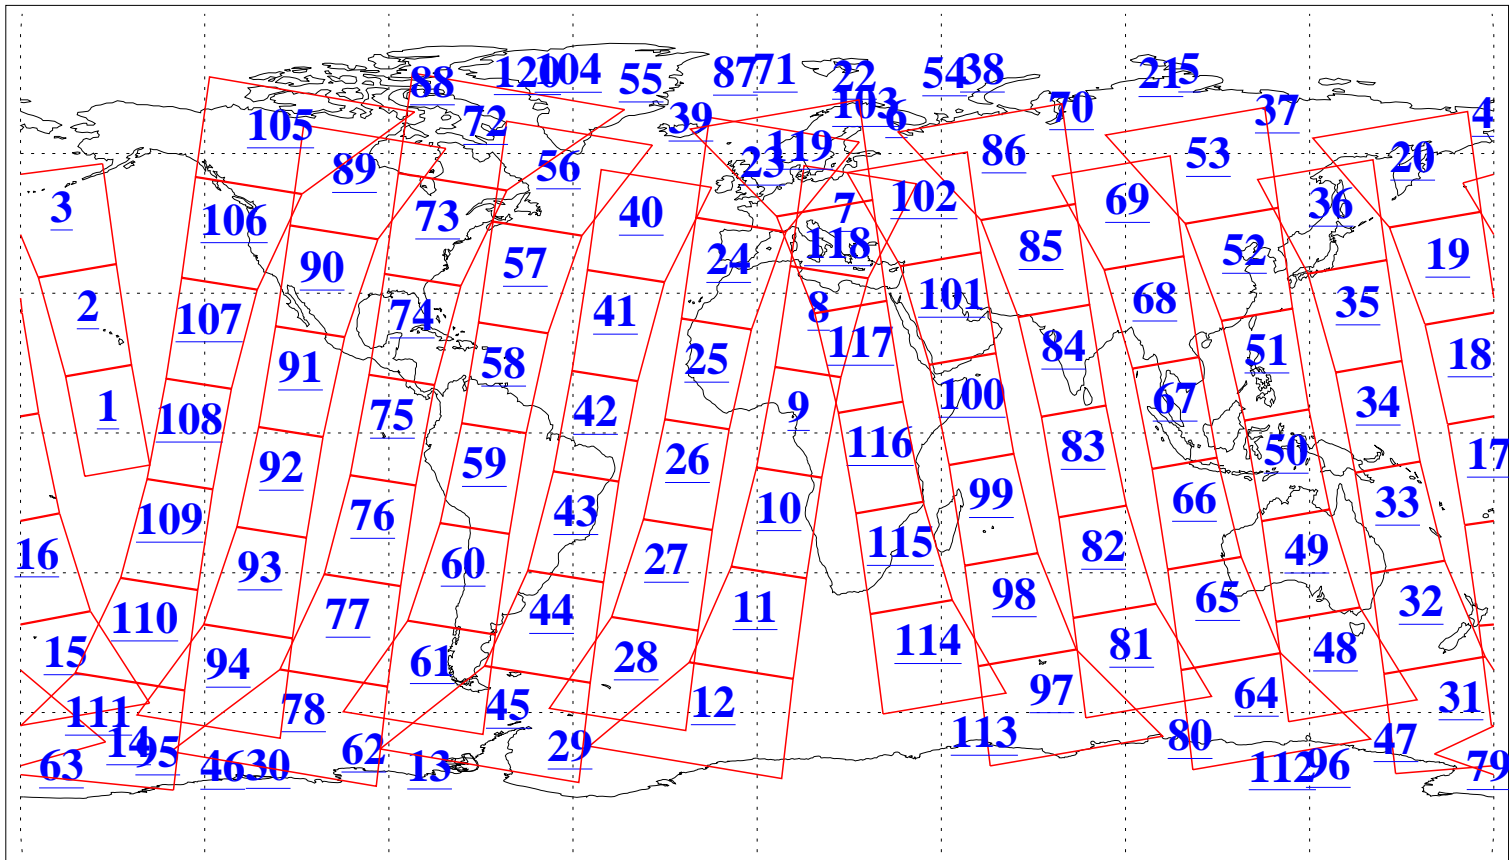

L1B Availability
 AMSU Granules: 240
 HSB Granules: 0
 AIRS Granules: 240

13 Dec 2020
 DoY 348
 Aqua Day 6798
 Granules: 1 to 120

Granules: 121 to 240

Legend: AMSU Available, *HSB Available*, *AIRS Available*

L1B Availability
AMSU Granules: 240
HSB Granules: 0
AIRS Granules: 240

13 Dec 2020
DoY 348
Aqua Day 6798

Ascending Granules

Descending Granules

Legend: AMSU Available, *HSB Available*, *AIRS Available*

L1B Availability
 AMSU Granules: 240
 HSB Granules: 0
 AIRS Granules: 240

13 Dec 2020
 DoY 348
 Aqua Day 6798

Northern Hemisphere Granules

Southern Hemisphere Granules

Legend: AMSU Available, HSB Available, AIRS Available