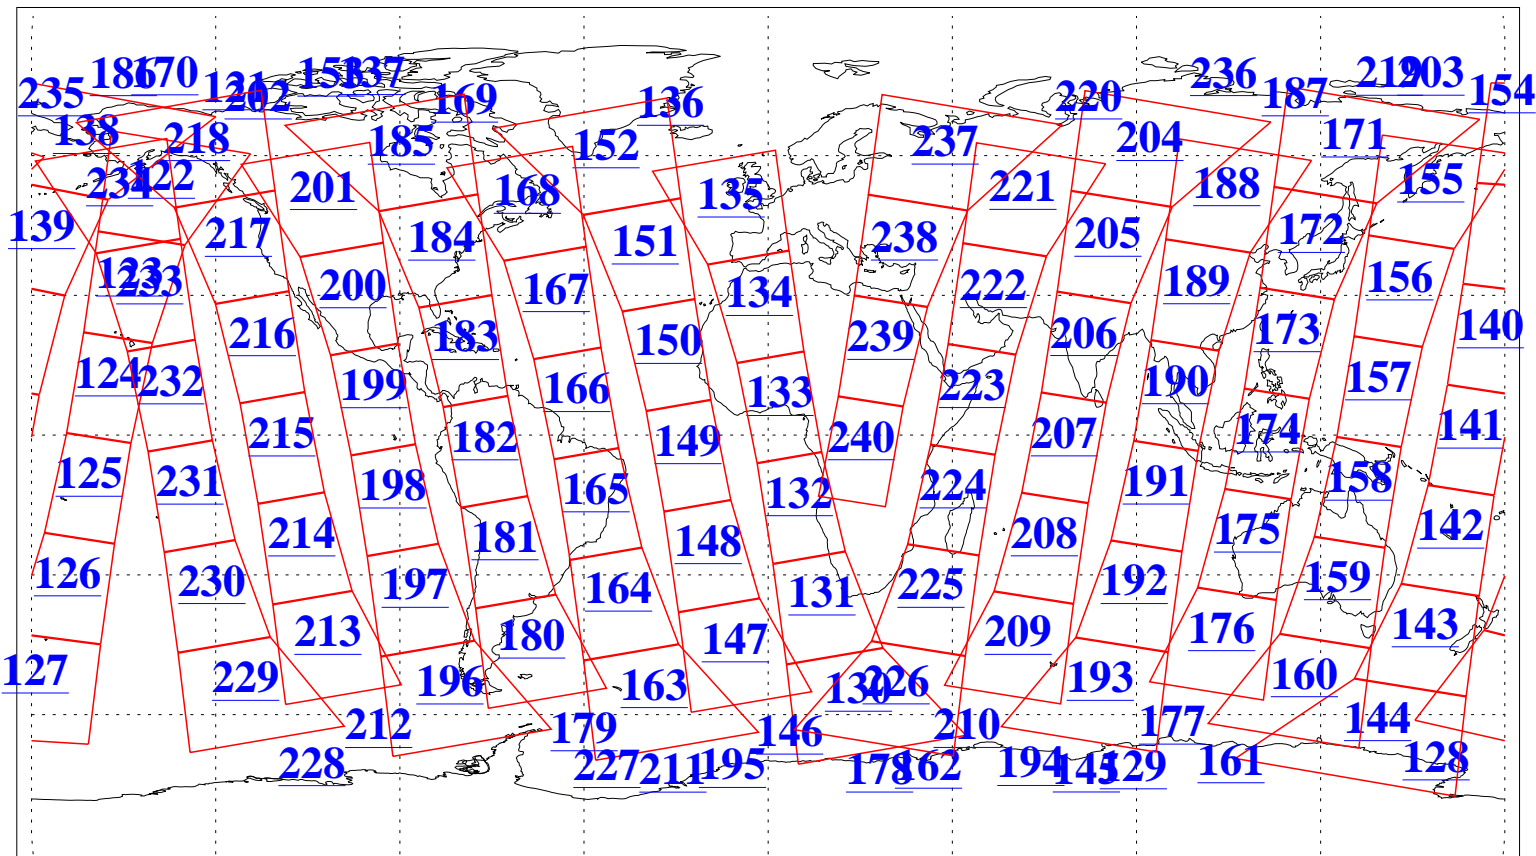

L1B Availability
 AMSU Granules: 240
 HSB Granules: 0
 AIRS Granules: 240

13 Dec 2020
 DoY 348
 Aqua Day 6798
 Granules: 1 to 120

Granules: 121 to 240

Legend: AMSU Available, *HSB Available*, *AIRS Available*

L1B Availability
AMSU Granules: 240
HSB Granules: 0
AIRS Granules: 240

13 Dec 2020
DoY 348
Aqua Day 6798

Ascending Granules

Descending Granules

Legend: AMSU Available, *HSB Available*, *AIRS Available*

L1B Availability
 AMSU Granules: 240
 HSB Granules: 0
 AIRS Granules: 240

13 Dec 2020
 DoY 348
 Aqua Day 6798

Northern Hemisphere Granules

Southern Hemisphere Granules

Legend: AMSU Available, HSB Available, AIRS Available