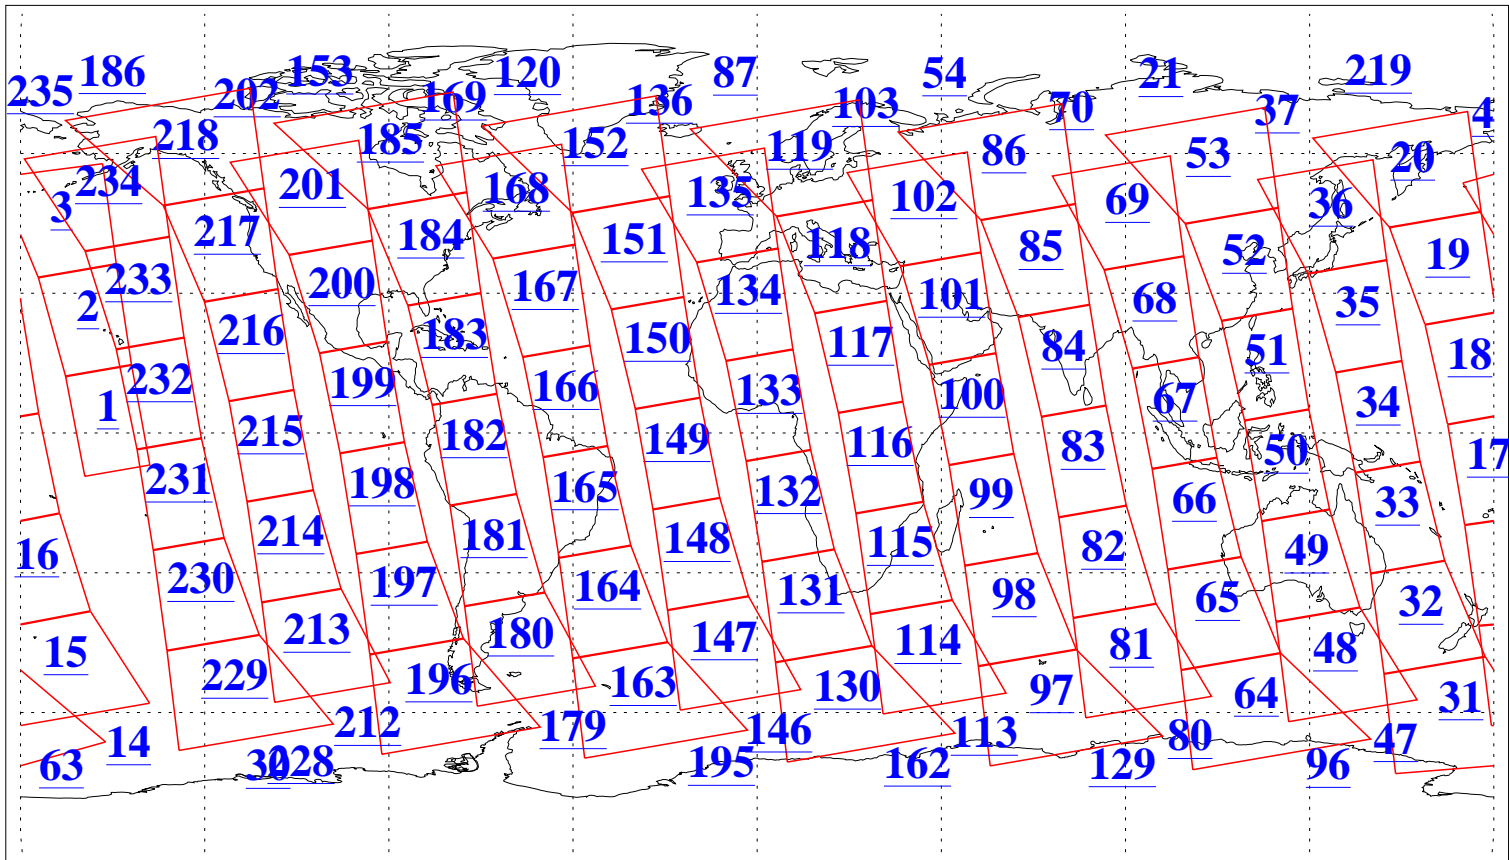

L1B Availability
 AMSU Granules: 240
 HSB Granules: 0
 AIRS Granules: 240

13 Dec 2020
 DoY 348
 Aqua Day 6798
 Granules: 1 to 120

Granules: 121 to 240

Legend: AMSU Available, *HSB Available*, *AIRS Available*

L1B Availability
AMSU Granules: 240
HSB Granules: 0
AIRS Granules: 240

13 Dec 2020
DoY 348
Aqua Day 6798

Ascending Granules

Descending Granules

Legend: AMSU Available, *HSB Available*, *AIRS Available*

L1B Availability
 AMSU Granules: 240
 HSB Granules: 0
 AIRS Granules: 240

13 Dec 2020
 DoY 348
 Aqua Day 6798

Northern Hemisphere Granules

Southern Hemisphere Granules

Legend: AMSU Available, HSB Available, AIRS Available