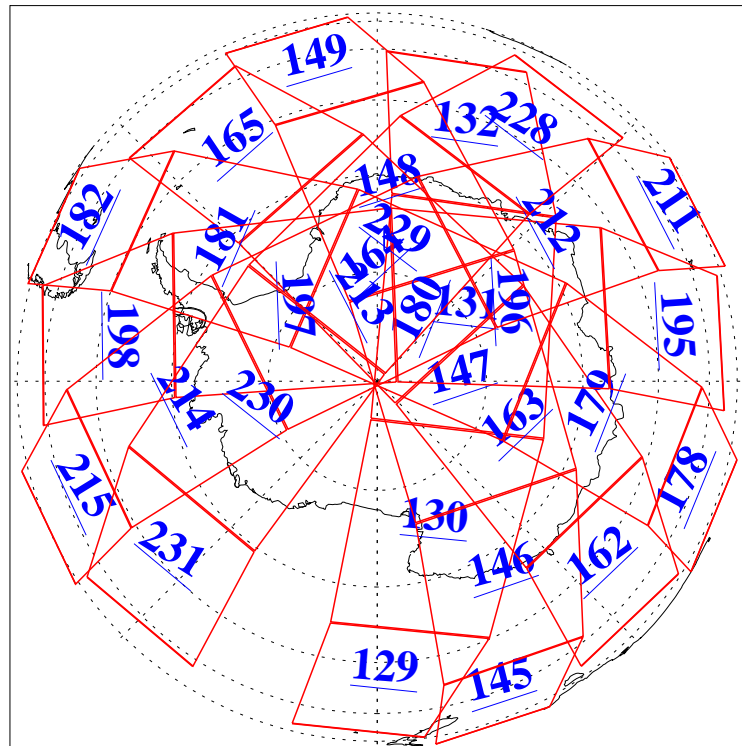

L1B Availability  
AMSU Granules: 240  
HSB Granules: 0  
AIRS Granules: 240

11 Dec 2020  
DoY 346  
Aqua Day 6796

Ascending Granules

Descending Granules

Legend: AMSU Available, *HSB Available*, *AIRS Available*

L1B Availability  
 AMSU Granules: 240  
 HSB Granules: 0  
 AIRS Granules: 240

11 Dec 2020  
 DoY 346  
 Aqua Day 6796

Northern Hemisphere Granules

Southern Hemisphere Granules

Legend: AMSU Available, HSB Available, **AIRS Available**