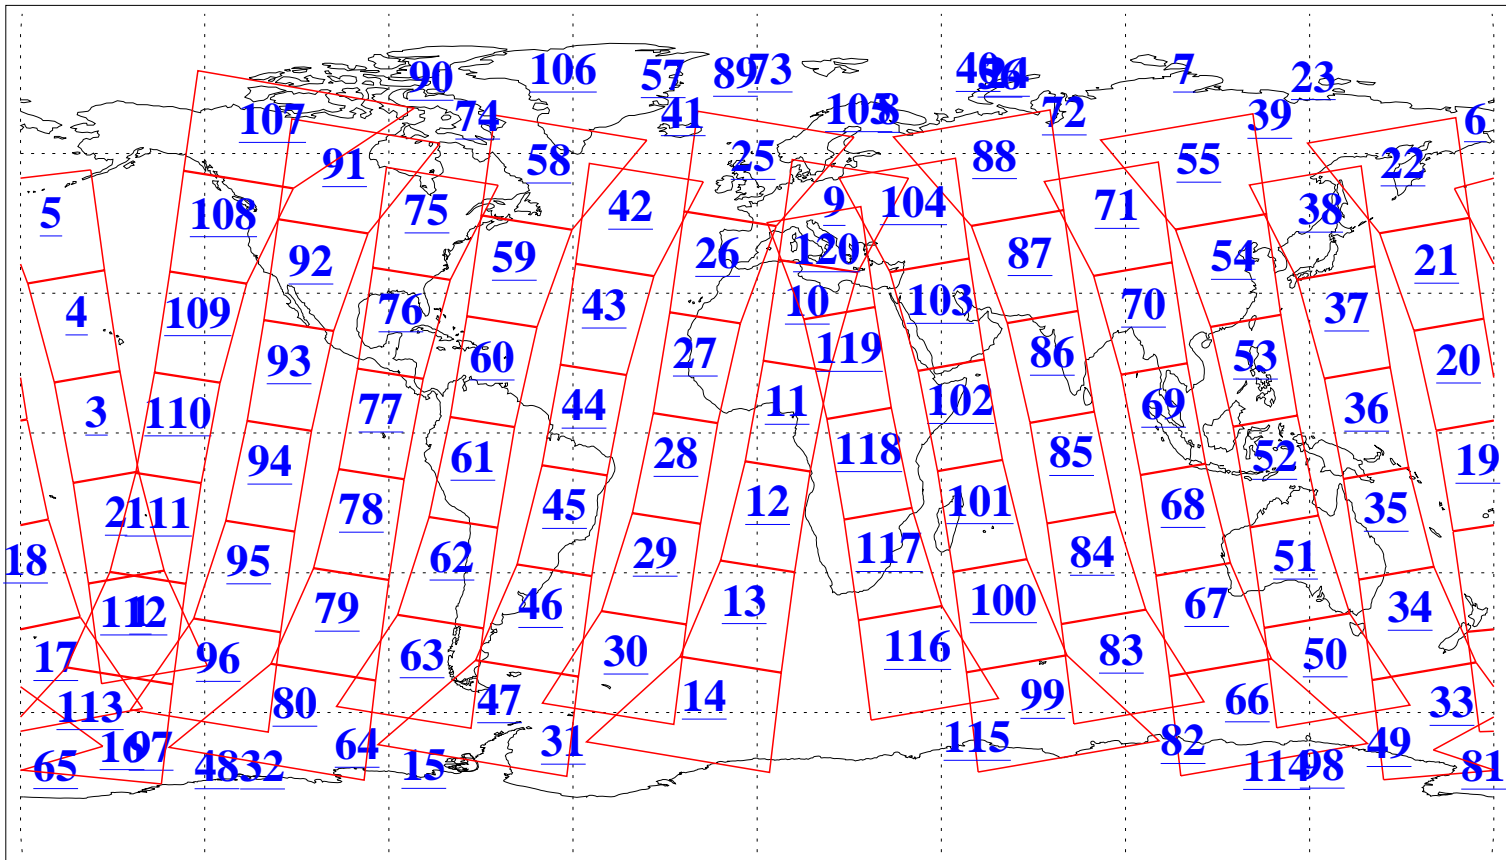

L1B Availability  
 AMSU Granules: 240  
 HSB Granules: 0  
 AIRS Granules: 240

11 Dec 2020  
 DoY 346  
 Aqua Day 6796  
 Granules: 1 to 120

Granules: 121 to 240

Legend: AMSU Available, HSB Available, AIRS Available

L1B Availability  
AMSU Granules: 240  
HSB Granules: 0  
AIRS Granules: 240

11 Dec 2020  
DoY 346  
Aqua Day 6796

Ascending Granules

Descending Granules

Legend: AMSU Available, *HSB Available*, *AIRS Available*

L1B Availability  
 AMSU Granules: 240  
 HSB Granules: 0  
 AIRS Granules: 240

11 Dec 2020  
 DoY 346  
 Aqua Day 6796

Northern Hemisphere Granules

Southern Hemisphere Granules

Legend: AMSU Available, HSB Available, **AIRS Available**