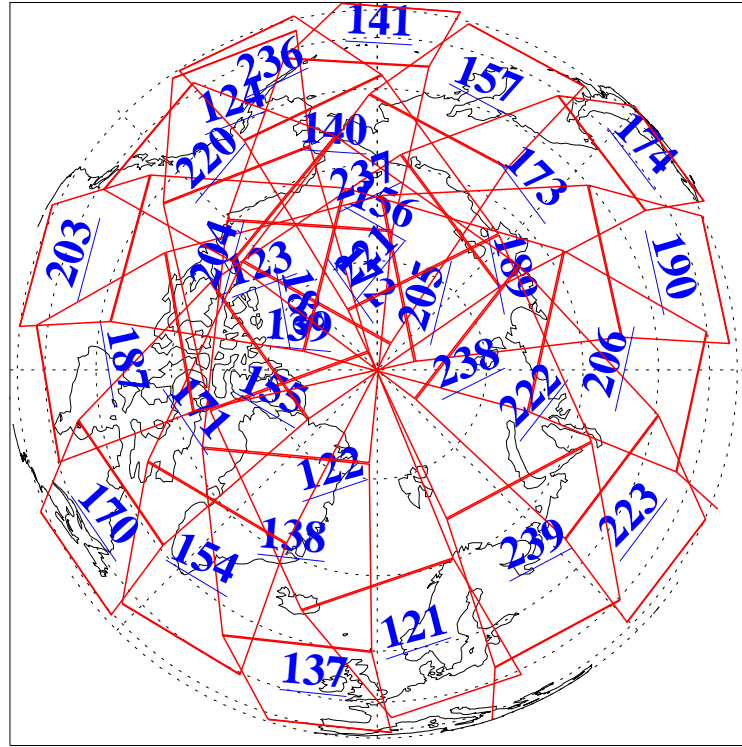

L1B Availability  
AMSU Granules: 240  
HSB Granules: 0  
AIRS Granules: 240

11 Dec 2020  
DoY 346  
Aqua Day 6796

Ascending Granules

Descending Granules

Legend: AMSU Available, *HSB Available*, *AIRS Available*

L1B Availability  
 AMSU Granules: 240  
 HSB Granules: 0  
 AIRS Granules: 240

11 Dec 2020  
 DoY 346  
 Aqua Day 6796

Northern Hemisphere Granules

Southern Hemisphere Granules

Legend: AMSU Available, HSB Available, **AIRS Available**