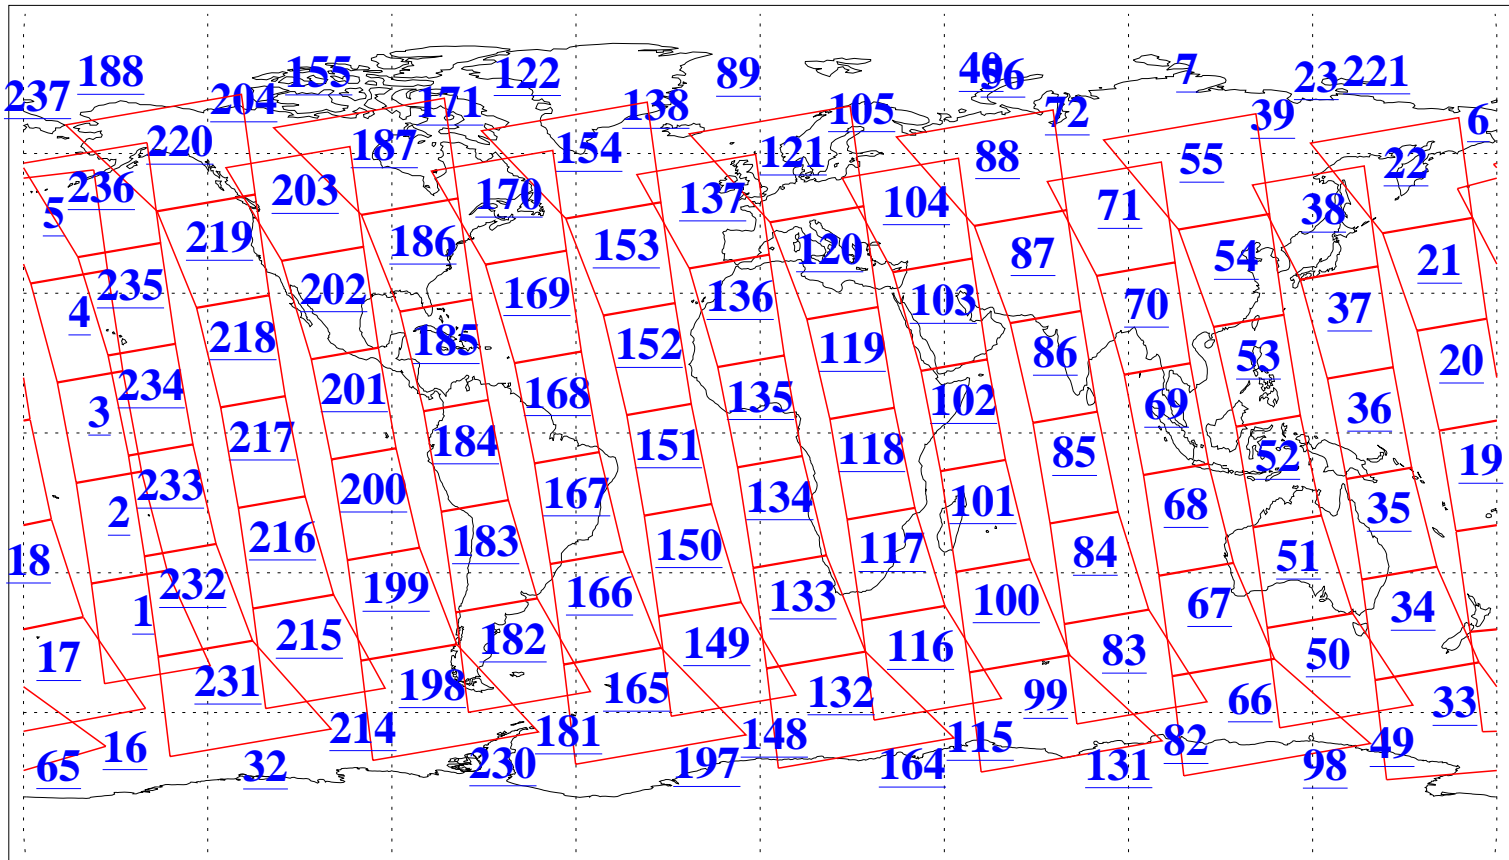

L1B Availability  
 AMSU Granules: 240  
 HSB Granules: 0  
 AIRS Granules: 240

11 Dec 2020  
 DoY 346  
 Aqua Day 6796  
 Granules: 1 to 120

Granules: 121 to 240

Legend: AMSU Available, HSB Available, AIRS Available

L1B Availability  
AMSU Granules: 240  
HSB Granules: 0  
AIRS Granules: 240

11 Dec 2020  
DoY 346  
Aqua Day 6796

Ascending Granules

Descending Granules

Legend: AMSU Available, *HSB Available*, *AIRS Available*

L1B Availability  
 AMSU Granules: 240  
 HSB Granules: 0  
 AIRS Granules: 240

11 Dec 2020  
 DoY 346  
 Aqua Day 6796

Northern Hemisphere Granules

Southern Hemisphere Granules

Legend: AMSU Available, HSB Available, **AIRS Available**