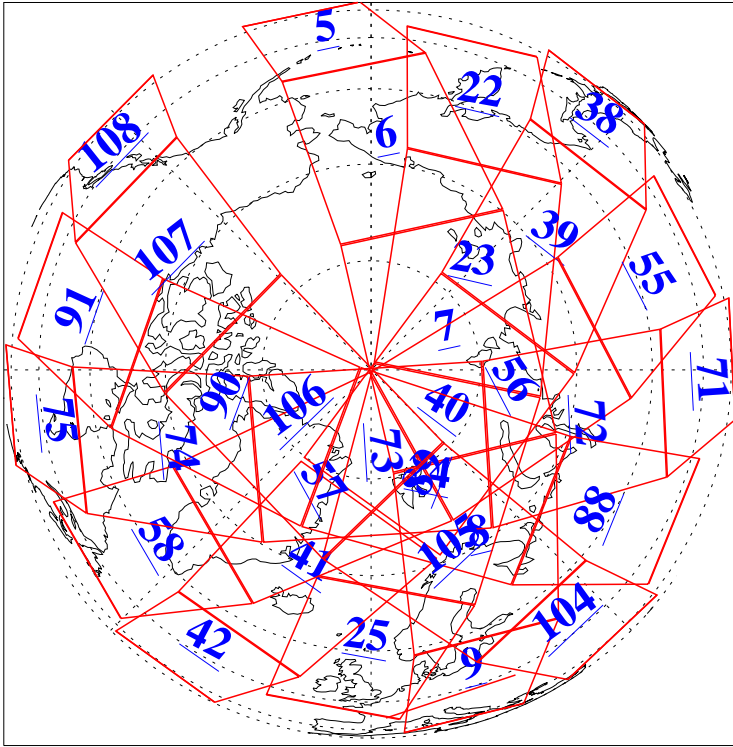

L1B Availability  
 AMSU Granules: 240  
 HSB Granules: 0  
 AIRS Granules: 240

11 Dec 2020  
 DoY 346  
 Aqua Day 6796  
 Granules: 1 to 120

Granules: 121 to 240

Legend: AMSU Available, HSB Available, AIRS Available

L1B Availability  
AMSU Granules: 240  
HSB Granules: 0  
AIRS Granules: 240

11 Dec 2020  
DoY 346  
Aqua Day 6796

Ascending Granules

Descending Granules

Legend: AMSU Available, *HSB Available*, *AIRS Available*

L1B Availability  
 AMSU Granules: 240  
 HSB Granules: 0  
 AIRS Granules: 240

11 Dec 2020  
 DoY 346  
 Aqua Day 6796

Northern Hemisphere Granules

Southern Hemisphere Granules

Legend: AMSU Available, HSB Available, **AIRS Available**