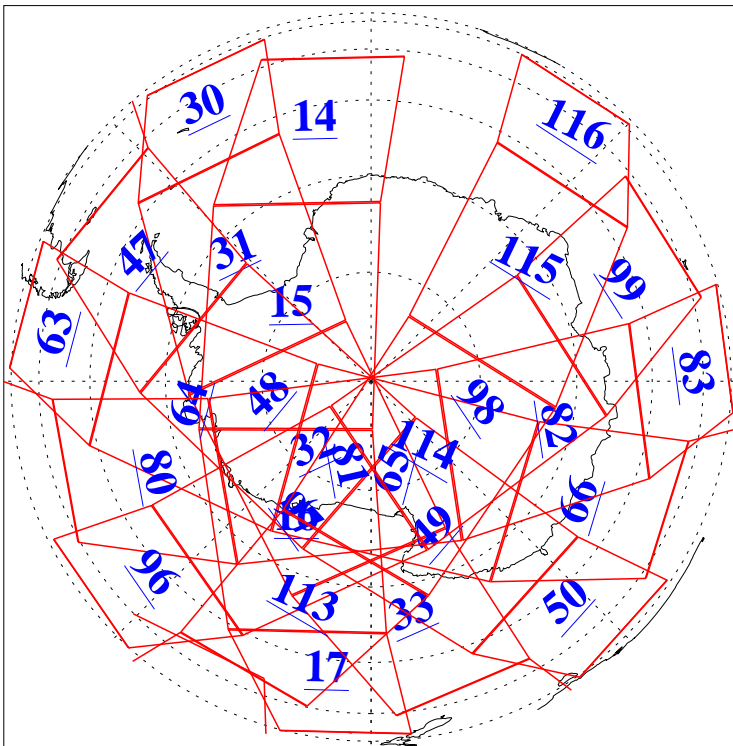

L1B Availability  
 AMSU Granules: 240  
 HSB Granules: 0  
 AIRS Granules: 240

11 Dec 2020  
 DoY 346  
 Aqua Day 6796  
 Granules: 1 to 120

Granules: 121 to 240

Legend: AMSU Available, HSB Available, AIRS Available

L1B Availability  
AMSU Granules: 240  
HSB Granules: 0  
AIRS Granules: 240

11 Dec 2020  
DoY 346  
Aqua Day 6796

Ascending Granules

Descending Granules

Legend: AMSU Available, *HSB Available*, *AIRS Available*

L1B Availability  
 AMSU Granules: 240  
 HSB Granules: 0  
 AIRS Granules: 240

11 Dec 2020  
 DoY 346  
 Aqua Day 6796

Northern Hemisphere Granules

Southern Hemisphere Granules

Legend: AMSU Available, HSB Available, **AIRS Available**