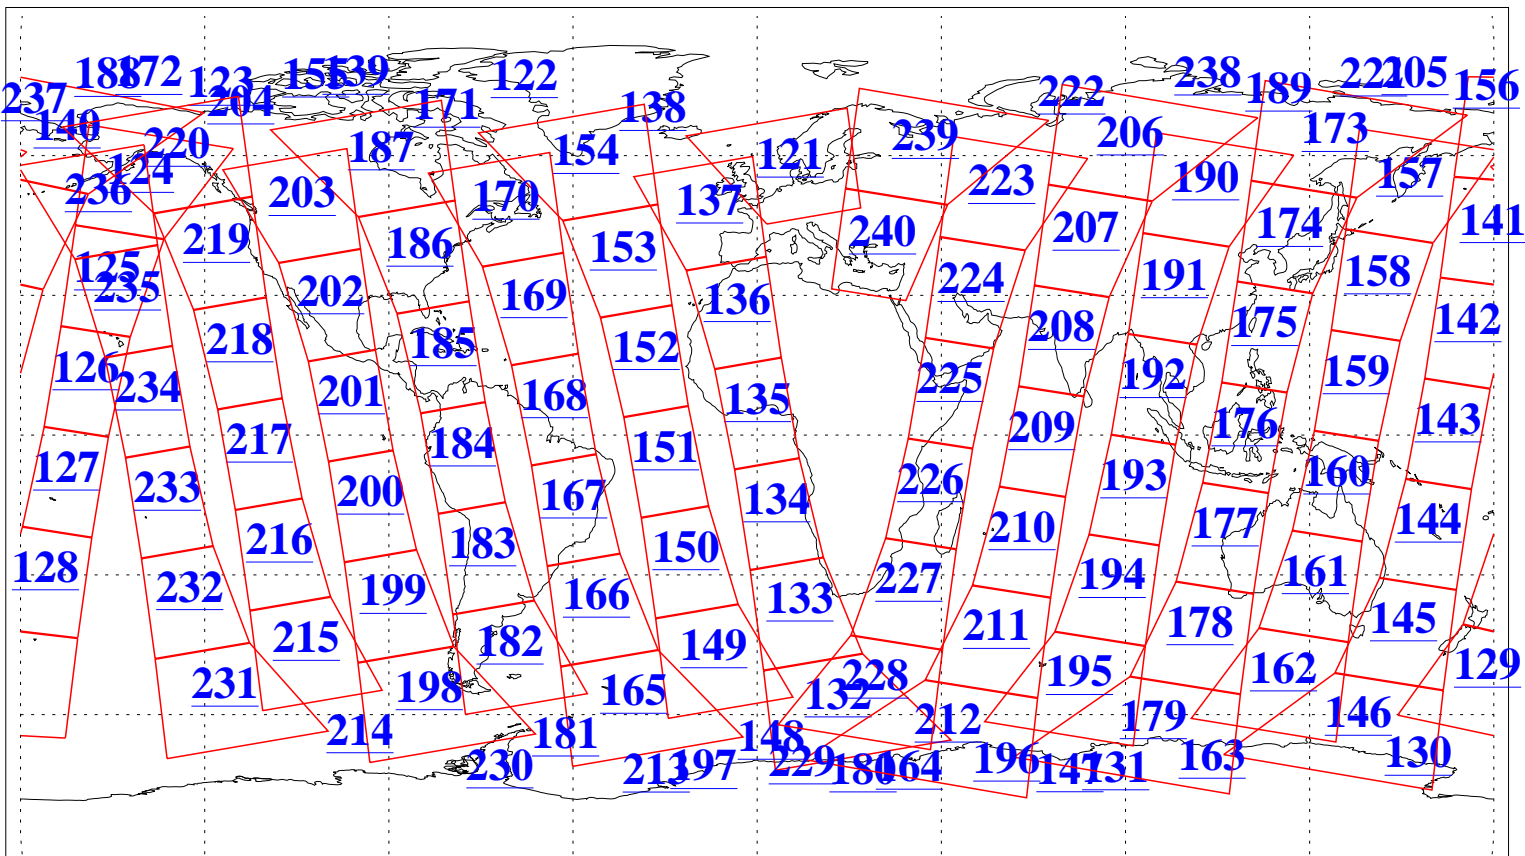

L1B Availability  
 AMSU Granules: 240  
 HSB Granules: 0  
 AIRS Granules: 240

11 Dec 2020  
 DoY 346  
 Aqua Day 6796  
 Granules: 1 to 120

Granules: 121 to 240

Legend: AMSU Available, HSB Available, AIRS Available

L1B Availability  
AMSU Granules: 240  
HSB Granules: 0  
AIRS Granules: 240

11 Dec 2020  
DoY 346  
Aqua Day 6796

Ascending Granules

Descending Granules

Legend: AMSU Available, *HSB Available*, *AIRS Available*

L1B Availability  
 AMSU Granules: 240  
 HSB Granules: 0  
 AIRS Granules: 240

11 Dec 2020  
 DoY 346  
 Aqua Day 6796

Northern Hemisphere Granules

Southern Hemisphere Granules

Legend: AMSU Available, HSB Available, **AIRS Available**