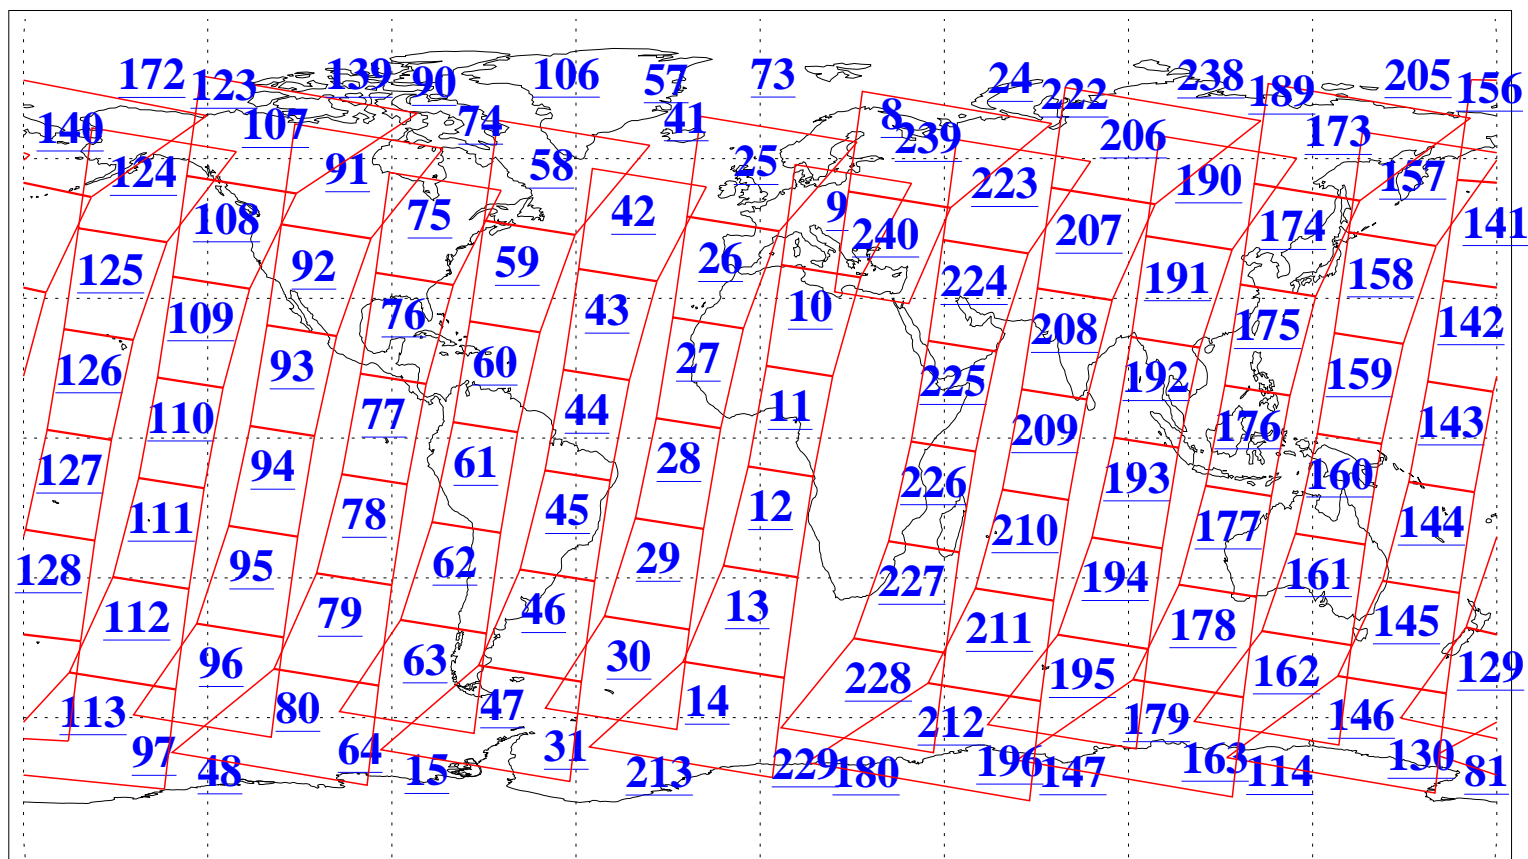

L1B Availability  
 AMSU Granules: 240  
 HSB Granules: 0  
 AIRS Granules: 240

11 Dec 2020  
 DoY 346  
 Aqua Day 6796  
 Granules: 1 to 120

Granules: 121 to 240

Legend: AMSU Available, HSB Available, AIRS Available

L1B Availability  
AMSU Granules: 240  
HSB Granules: 0  
AIRS Granules: 240

11 Dec 2020  
DoY 346  
Aqua Day 6796

Ascending Granules

Descending Granules

Legend: AMSU Available, *HSB Available*, *AIRS Available*

L1B Availability  
 AMSU Granules: 240  
 HSB Granules: 0  
 AIRS Granules: 240

11 Dec 2020  
 DoY 346  
 Aqua Day 6796

Northern Hemisphere Granules

Southern Hemisphere Granules

Legend: AMSU Available, HSB Available, **AIRS Available**