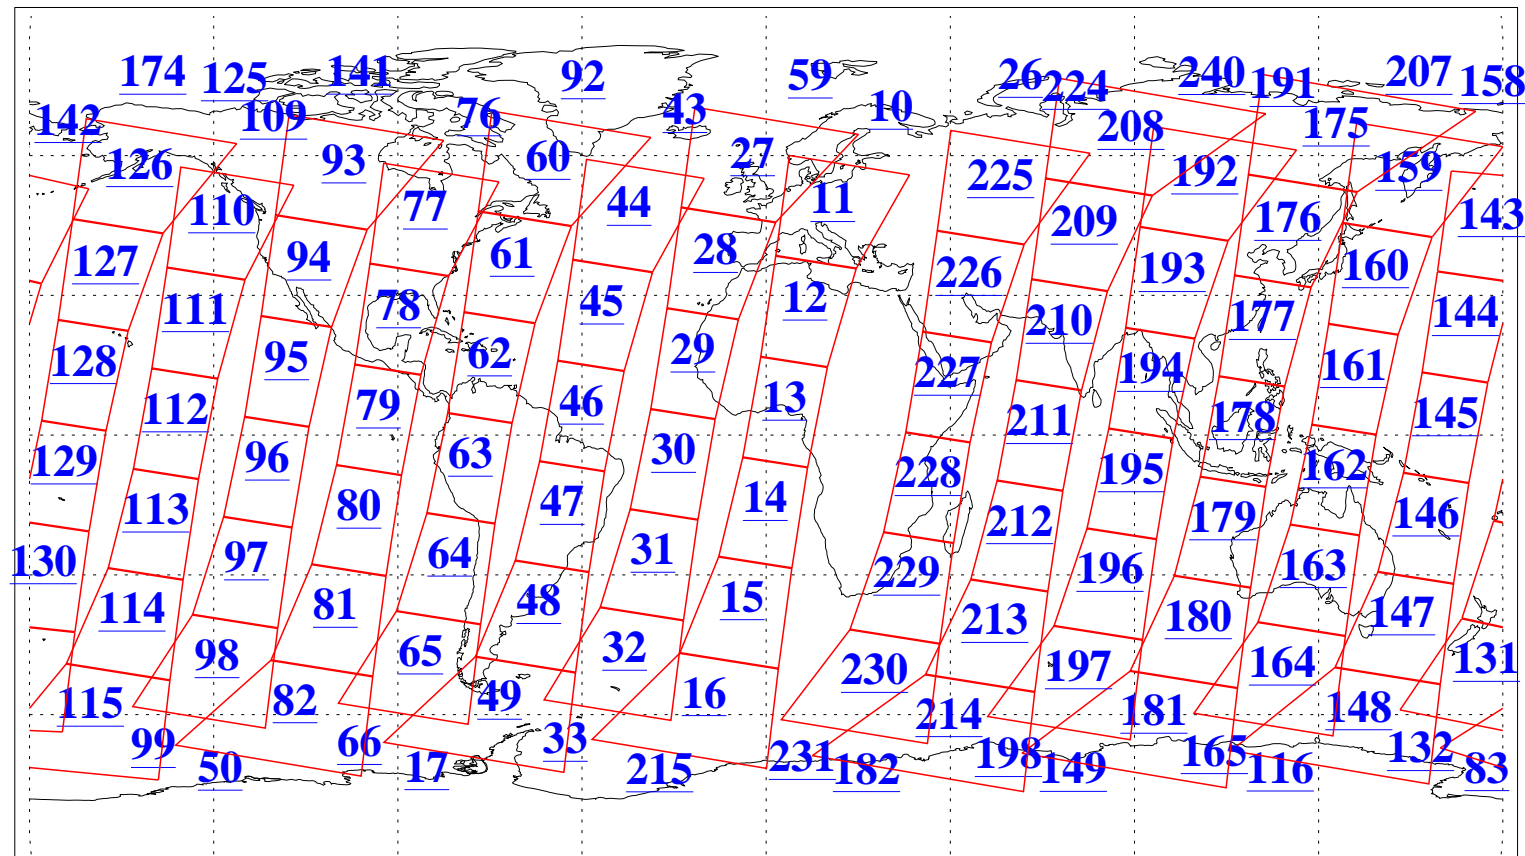

L1B Availability  
AMSU Granules: 240  
HSB Granules: 0  
AIRS Granules: 240

9 Dec 2020  
DoY 344  
Aqua Day 6794  
Granules: 1 to 120

Granules: 121 to 240

Legend: AMSU Available, *HSB Available*, *AIRS Available*

L1B Availability  
 AMSU Granules: 240  
 HSB Granules: 0  
 AIRS Granules: 240

9 Dec 2020  
 DoY 344  
 Aqua Day 6794

Ascending Granules

Descending Granules

Legend: AMSU Available, HSB Available, AIRS Available

L1B Availability  
 AMSU Granules: 240  
 HSB Granules: 0  
 AIRS Granules: 240

9 Dec 2020  
 DoY 344  
 Aqua Day 6794

Northern Hemisphere Granules

Southern Hemisphere Granules

Legend: AMSU Available, HSB Available, **AIRS Available**