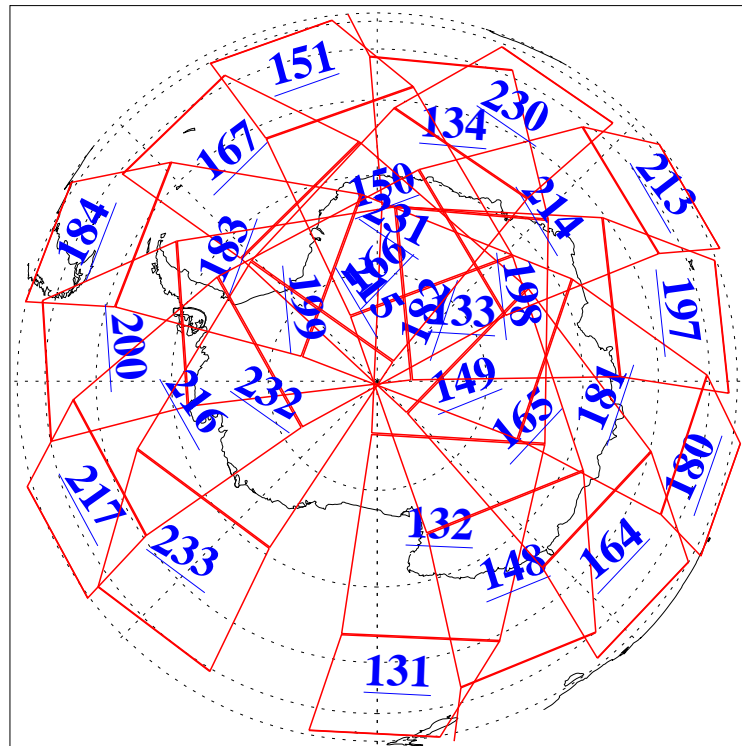

L1B Availability  
AMSU Granules: 240  
HSB Granules: 0  
AIRS Granules: 240

9 Dec 2020  
DoY 344  
Aqua Day 6794  
Granules: 1 to 120

Granules: 121 to 240

Legend: AMSU Available, *HSB Available*, *AIRS Available*

L1B Availability  
 AMSU Granules: 240  
 HSB Granules: 0  
 AIRS Granules: 240

9 Dec 2020  
 DoY 344  
 Aqua Day 6794

Ascending Granules

Descending Granules

Legend: AMSU Available, HSB Available, AIRS Available

L1B Availability  
 AMSU Granules: 240  
 HSB Granules: 0  
 AIRS Granules: 240

9 Dec 2020  
 DoY 344  
 Aqua Day 6794

Northern Hemisphere Granules

Southern Hemisphere Granules

Legend: AMSU Available, HSB Available, **AIRS Available**