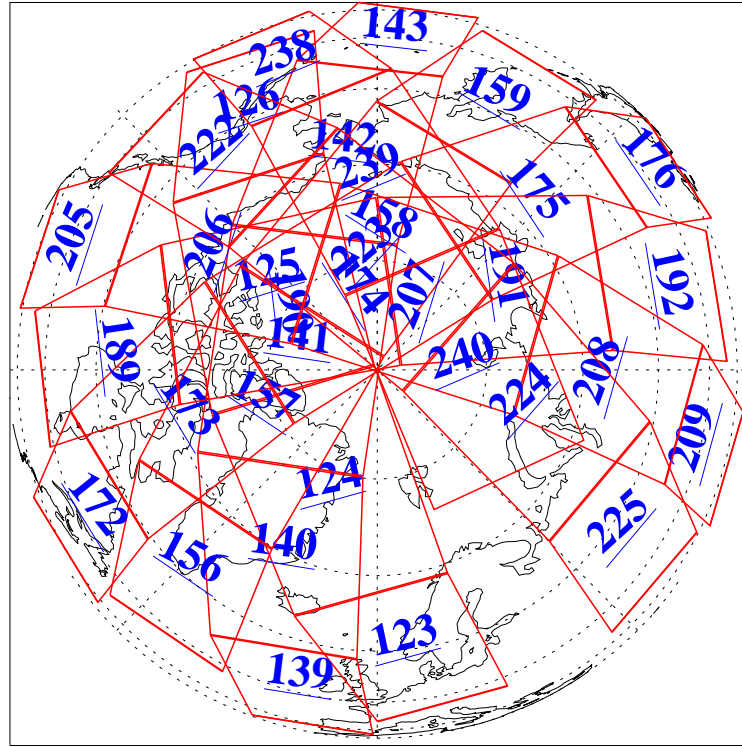

L1B Availability  
 AMSU Granules: 240  
 HSB Granules: 0  
 AIRS Granules: 240

9 Dec 2020  
 DoY 344  
 Aqua Day 6794

Ascending Granules

Descending Granules

Legend: AMSU Available, HSB Available, AIRS Available

L1B Availability  
 AMSU Granules: 240  
 HSB Granules: 0  
 AIRS Granules: 240

9 Dec 2020  
 DoY 344  
 Aqua Day 6794

Northern Hemisphere Granules

Southern Hemisphere Granules

Legend: AMSU Available, HSB Available, **AIRS Available**