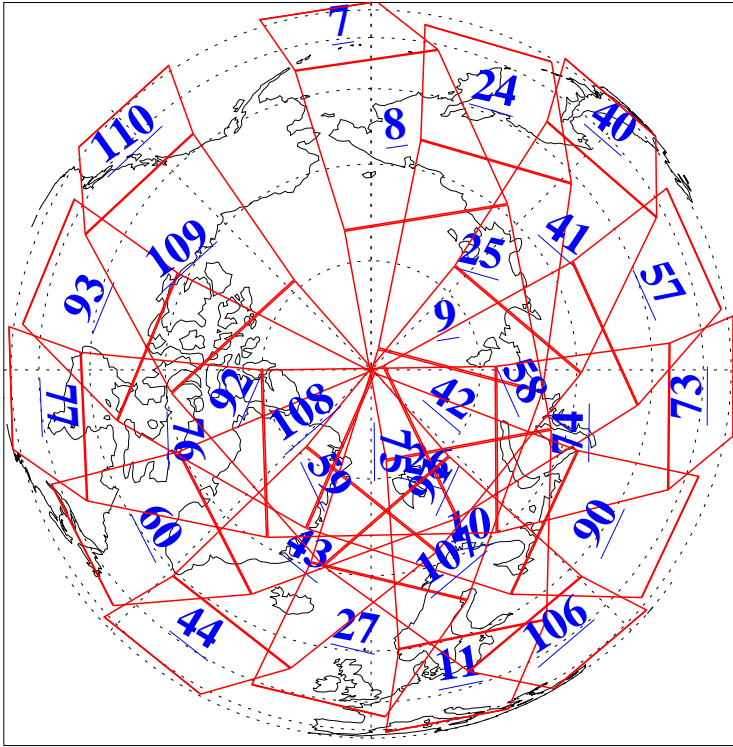

L1B Availability  
AMSU Granules: 240  
HSB Granules: 0  
AIRS Granules: 240

9 Dec 2020  
DoY 344  
Aqua Day 6794  
Granules: 1 to 120

Granules: 121 to 240

Legend: AMSU Available, *HSB Available*, *AIRS Available*

L1B Availability  
 AMSU Granules: 240  
 HSB Granules: 0  
 AIRS Granules: 240

9 Dec 2020  
 DoY 344  
 Aqua Day 6794

Ascending Granules

Descending Granules

Legend: AMSU Available, HSB Available, AIRS Available

L1B Availability  
 AMSU Granules: 240  
 HSB Granules: 0  
 AIRS Granules: 240

9 Dec 2020  
 DoY 344  
 Aqua Day 6794

Northern Hemisphere Granules

Southern Hemisphere Granules

Legend: AMSU Available, HSB Available, **AIRS Available**