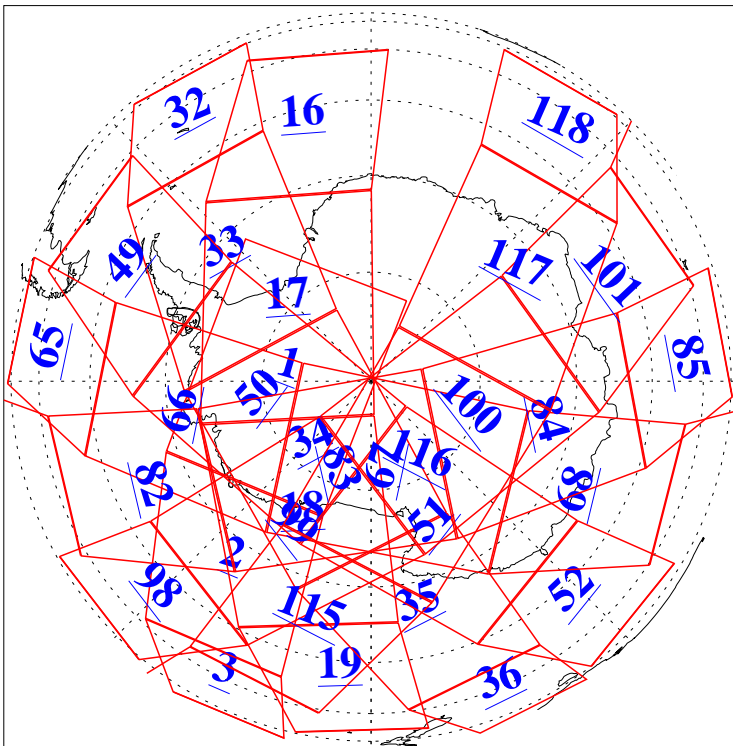

L1B Availability  
AMSU Granules: 240  
HSB Granules: 0  
AIRS Granules: 240

9 Dec 2020  
DoY 344  
Aqua Day 6794  
Granules: 1 to 120

Granules: 121 to 240

Legend: AMSU Available, *HSB Available*, *AIRS Available*

L1B Availability  
 AMSU Granules: 240  
 HSB Granules: 0  
 AIRS Granules: 240

9 Dec 2020  
 DoY 344  
 Aqua Day 6794

Ascending Granules

Descending Granules

Legend: AMSU Available, HSB Available, AIRS Available

L1B Availability  
 AMSU Granules: 240  
 HSB Granules: 0  
 AIRS Granules: 240

9 Dec 2020  
 DoY 344  
 Aqua Day 6794

Northern Hemisphere Granules

Southern Hemisphere Granules

Legend: AMSU Available, HSB Available, **AIRS Available**