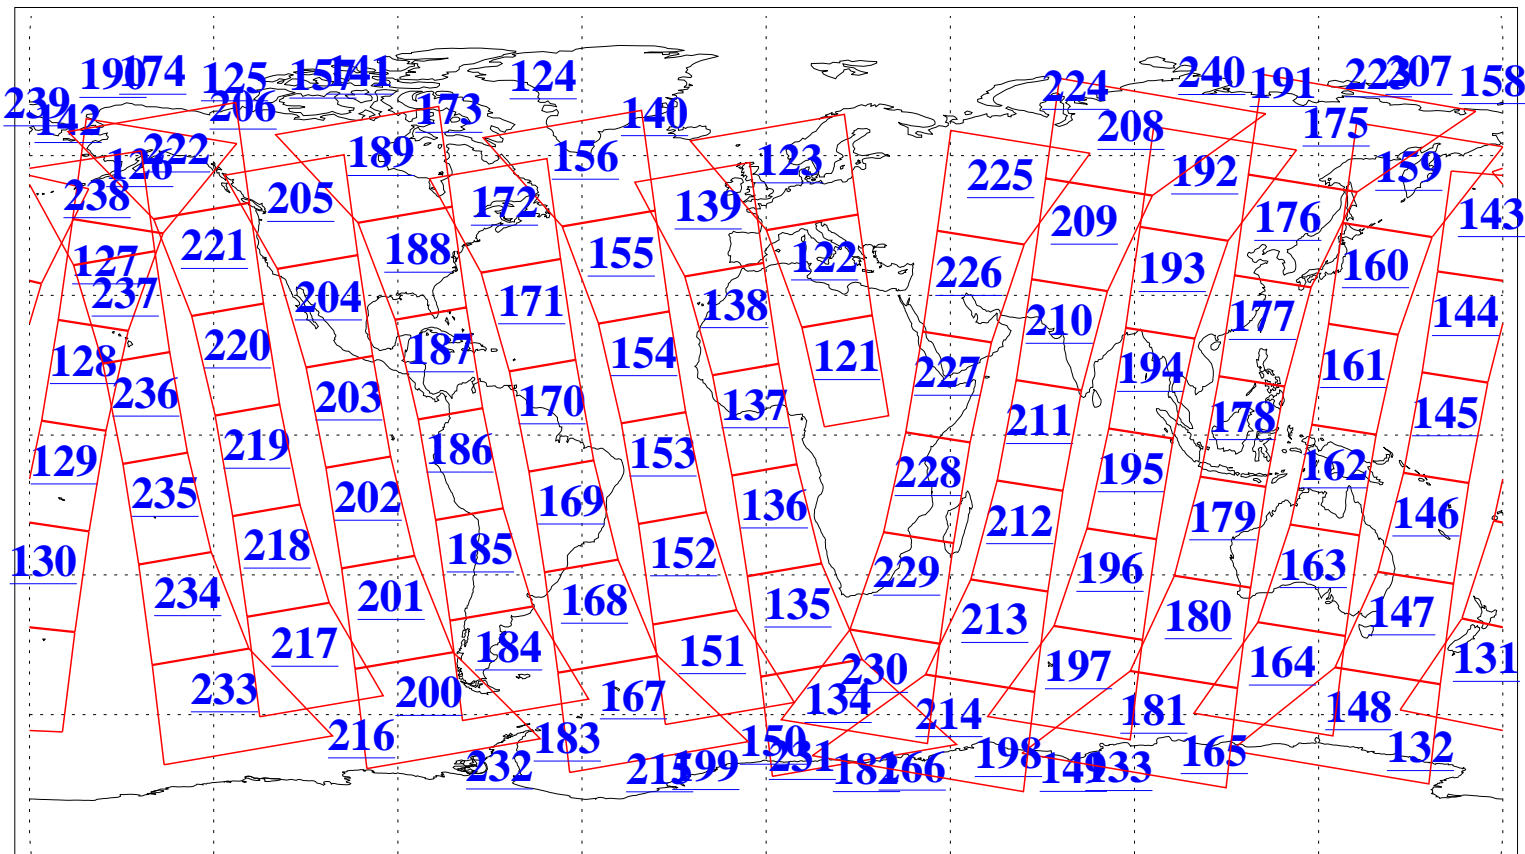

L1B Availability  
AMSU Granules: 240  
HSB Granules: 0  
AIRS Granules: 240

9 Dec 2020  
DoY 344  
Aqua Day 6794  
Granules: 1 to 120

Granules: 121 to 240

Legend: AMSU Available, *HSB Available*, *AIRS Available*

L1B Availability  
 AMSU Granules: 240  
 HSB Granules: 0  
 AIRS Granules: 240

9 Dec 2020  
 DoY 344  
 Aqua Day 6794

Ascending Granules

Descending Granules

Legend: AMSU Available, HSB Available, AIRS Available

L1B Availability  
 AMSU Granules: 240  
 HSB Granules: 0  
 AIRS Granules: 240

9 Dec 2020  
 DoY 344  
 Aqua Day 6794

Northern Hemisphere Granules

Southern Hemisphere Granules

Legend: AMSU Available, HSB Available, **AIRS Available**