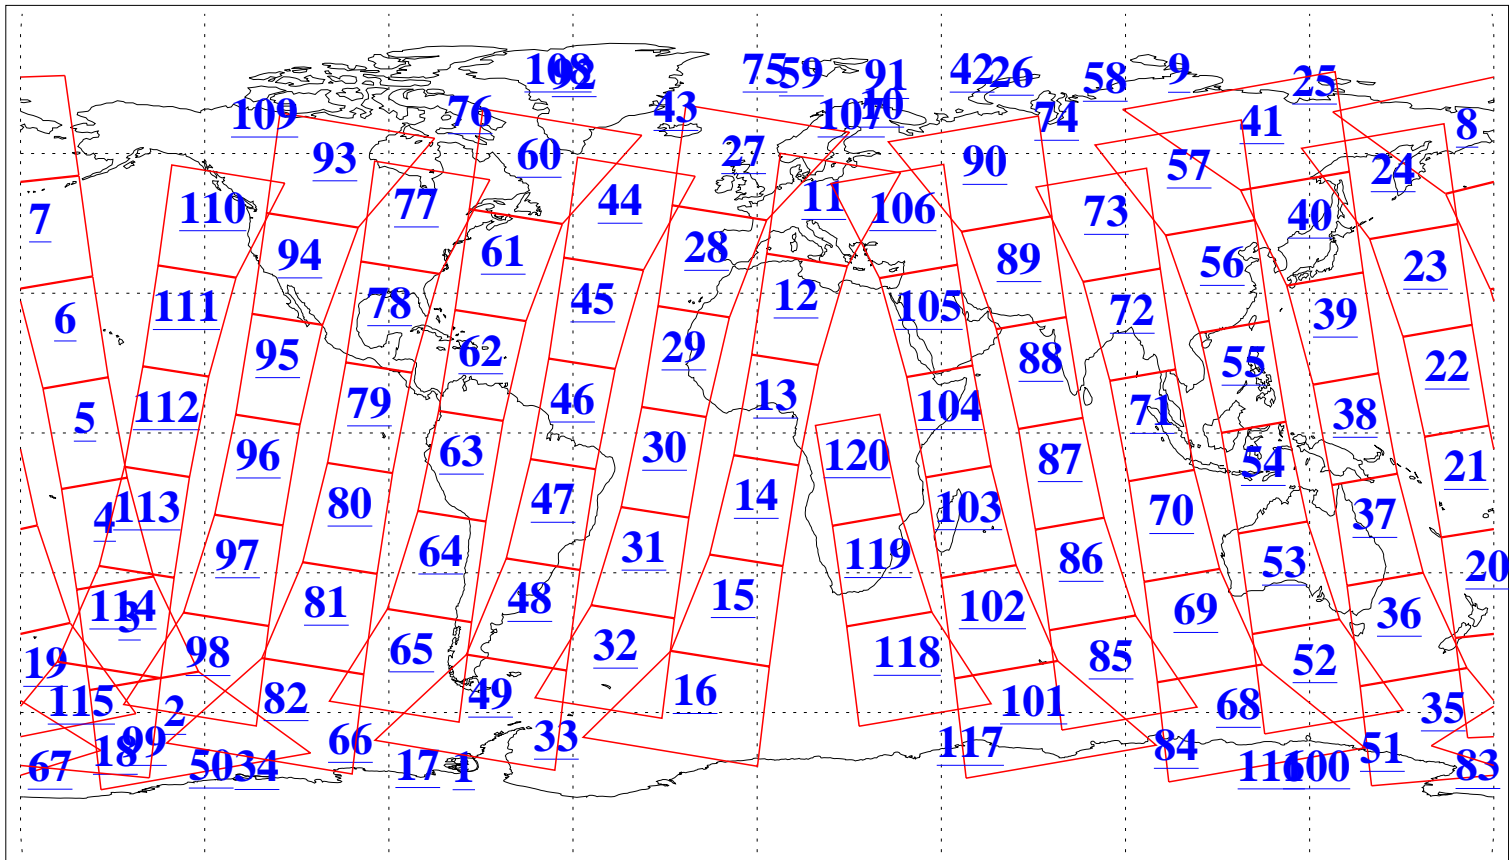

L1B Availability  
AMSU Granules: 240  
HSB Granules: 0  
AIRS Granules: 240

9 Dec 2020  
DoY 344  
Aqua Day 6794  
Granules: 1 to 120

Granules: 121 to 240

Legend: AMSU Available, *HSB Available*, *AIRS Available*

L1B Availability  
 AMSU Granules: 240  
 HSB Granules: 0  
 AIRS Granules: 240

9 Dec 2020  
 DoY 344  
 Aqua Day 6794

Ascending Granules

Descending Granules

Legend: AMSU Available, HSB Available, AIRS Available

L1B Availability  
 AMSU Granules: 240  
 HSB Granules: 0  
 AIRS Granules: 240

9 Dec 2020  
 DoY 344  
 Aqua Day 6794

Northern Hemisphere Granules

Southern Hemisphere Granules

Legend: AMSU Available, HSB Available, **AIRS Available**