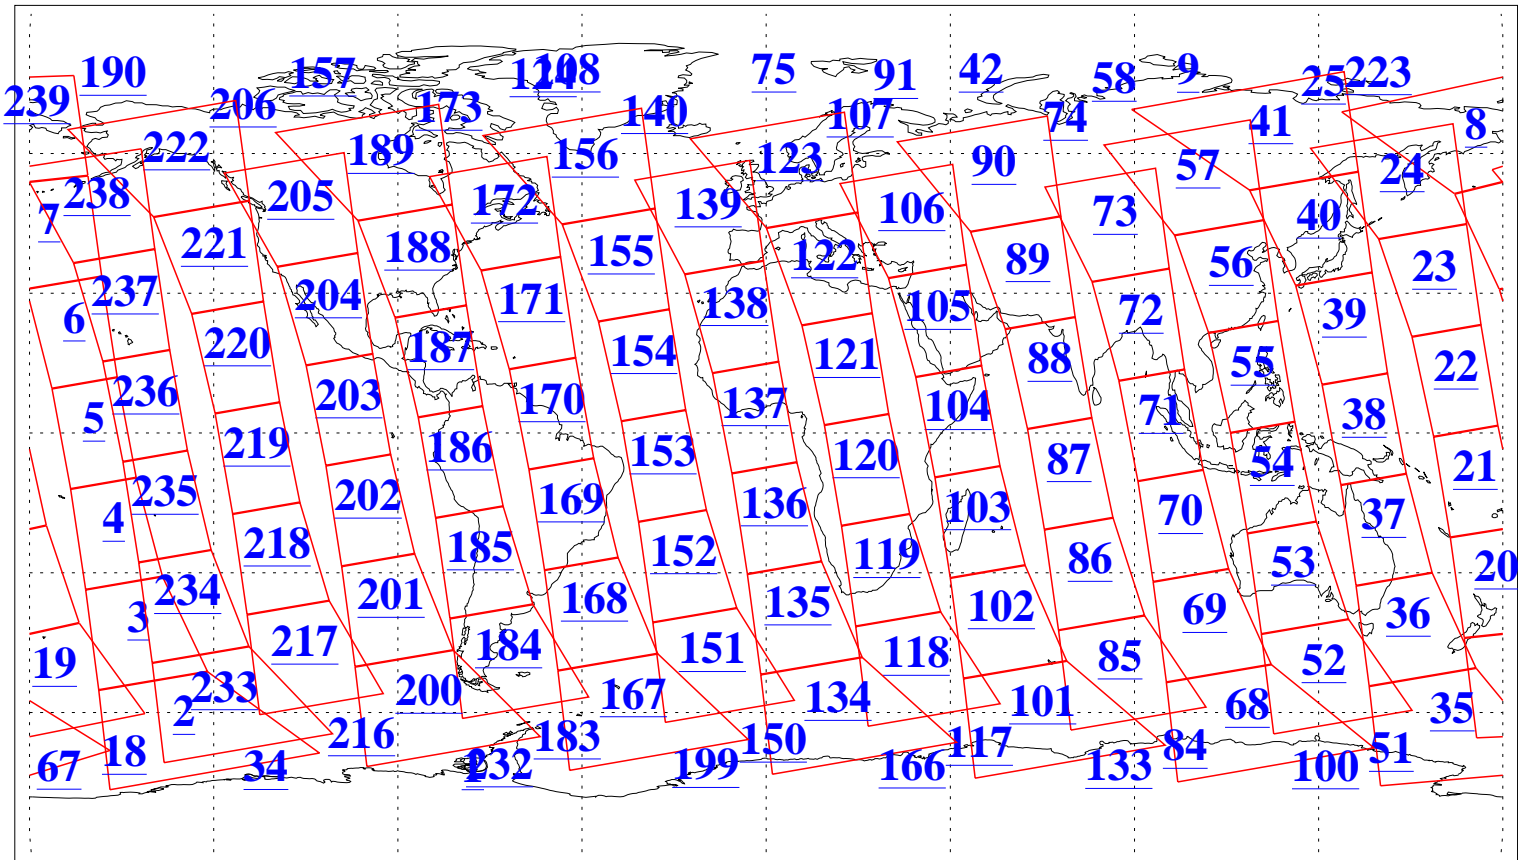

L1B Availability  
AMSU Granules: 240  
HSB Granules: 0  
AIRS Granules: 240

9 Dec 2020  
DoY 344  
Aqua Day 6794  
Granules: 1 to 120

Granules: 121 to 240

Legend: AMSU Available, *HSB Available*, *AIRS Available*

L1B Availability  
 AMSU Granules: 240  
 HSB Granules: 0  
 AIRS Granules: 240

9 Dec 2020  
 DoY 344  
 Aqua Day 6794

Ascending Granules

Descending Granules

Legend: AMSU Available, HSB Available, AIRS Available

L1B Availability  
 AMSU Granules: 240  
 HSB Granules: 0  
 AIRS Granules: 240

9 Dec 2020  
 DoY 344  
 Aqua Day 6794

Northern Hemisphere Granules

Southern Hemisphere Granules

Legend: AMSU Available, HSB Available, **AIRS Available**