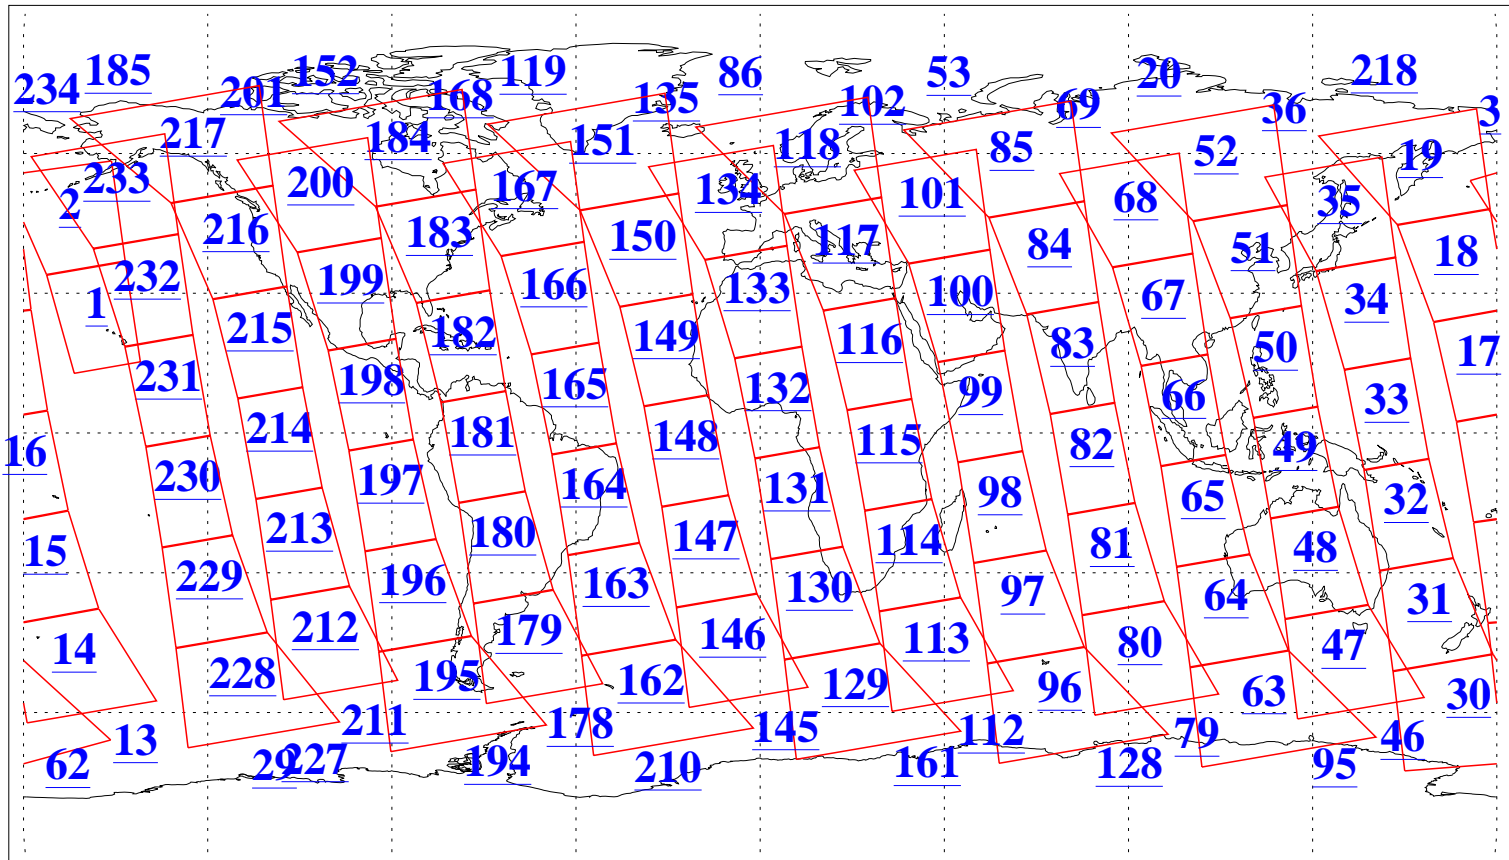

L1B Availability
AMSU Granules: 240
HSB Granules: 0
AIRS Granules: 240

6 Dec 2020
DoY 341
Aqua Day 6791
Granules: 1 to 120

Granules: 121 to 240

Legend: AMSU Available, *HSB Available*, *AIRS Available*

L1B Availability
 AMSU Granules: 240
 HSB Granules: 0
 AIRS Granules: 240

6 Dec 2020
 DoY 341
 Aqua Day 6791

Ascending Granules

Descending Granules

Legend: AMSU Available, HSB Available, AIRS Available

L1B Availability
 AMSU Granules: 240
 HSB Granules: 0
 AIRS Granules: 240

6 Dec 2020
 DoY 341
 Aqua Day 6791

Northern Hemisphere Granules

Southern Hemisphere Granules

Legend: AMSU Available, HSB Available, AIRS Available