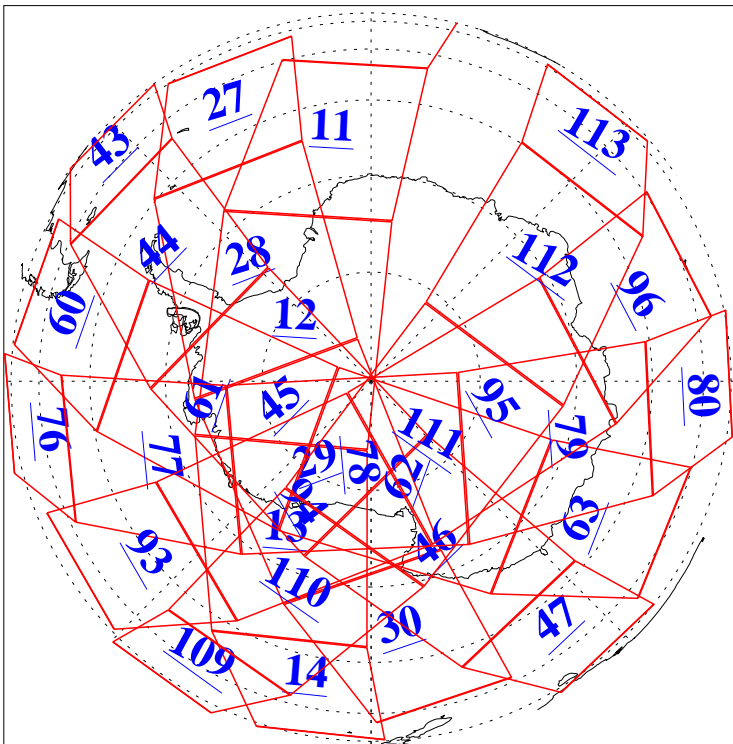

L1B Availability
AMSU Granules: 240
HSB Granules: 0
AIRS Granules: 240

6 Dec 2020
DoY 341
Aqua Day 6791
Granules: 1 to 120

Granules: 121 to 240

Legend: AMSU Available, *HSB Available*, *AIRS Available*

L1B Availability
 AMSU Granules: 240
 HSB Granules: 0
 AIRS Granules: 240

6 Dec 2020
 DoY 341
 Aqua Day 6791

Ascending Granules

Descending Granules

Legend: AMSU Available, HSB Available, AIRS Available

L1B Availability
 AMSU Granules: 240
 HSB Granules: 0
 AIRS Granules: 240

6 Dec 2020
 DoY 341
 Aqua Day 6791

Northern Hemisphere Granules

Southern Hemisphere Granules

Legend: AMSU Available, HSB Available, AIRS Available