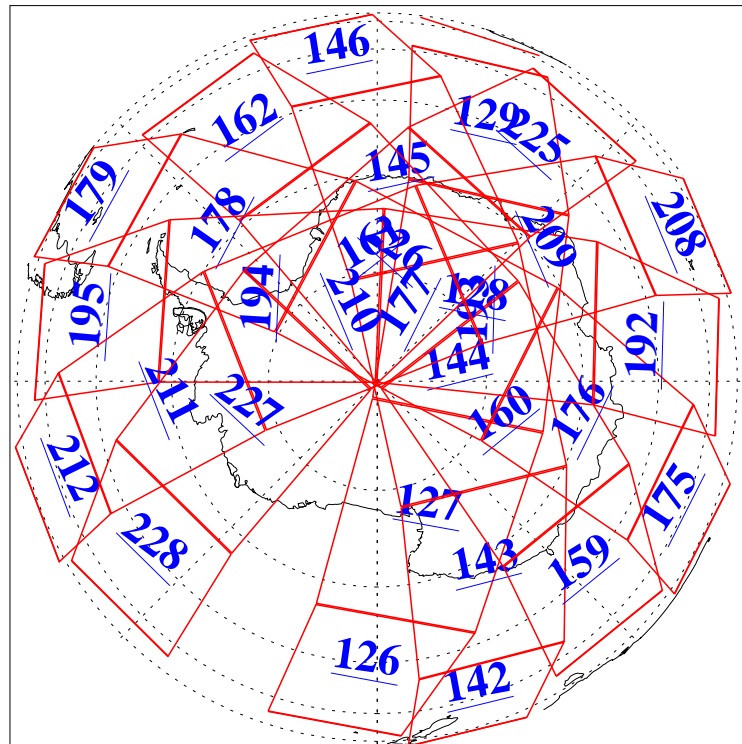

L1B Availability
AMSU Granules: 240
HSB Granules: 0
AIRS Granules: 240

6 Dec 2020
DoY 341
Aqua Day 6791
Granules: 1 to 120

Granules: 121 to 240

Legend: AMSU Available, *HSB Available*, *AIRS Available*

L1B Availability
 AMSU Granules: 240
 HSB Granules: 0
 AIRS Granules: 240

6 Dec 2020
 DoY 341
 Aqua Day 6791

Ascending Granules

Descending Granules

Legend: AMSU Available, HSB Available, AIRS Available

L1B Availability
 AMSU Granules: 240
 HSB Granules: 0
 AIRS Granules: 240

6 Dec 2020
 DoY 341
 Aqua Day 6791

Northern Hemisphere Granules

Southern Hemisphere Granules

Legend: AMSU Available, HSB Available, AIRS Available