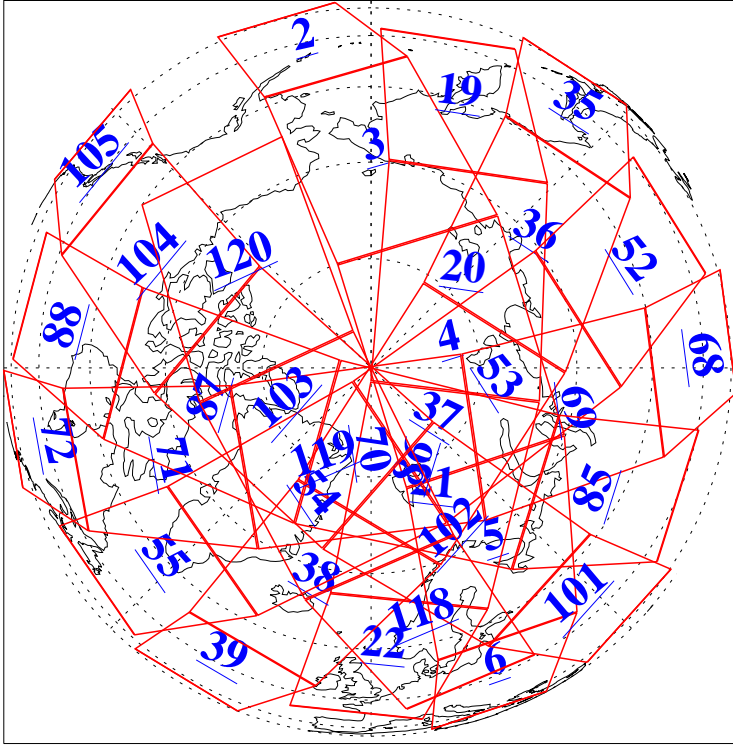

L1B Availability
AMSU Granules: 240
HSB Granules: 0
AIRS Granules: 240

6 Dec 2020
DoY 341
Aqua Day 6791
Granules: 1 to 120

Granules: 121 to 240

Legend: AMSU Available, *HSB Available*, *AIRS Available*

L1B Availability
 AMSU Granules: 240
 HSB Granules: 0
 AIRS Granules: 240

6 Dec 2020
 DoY 341
 Aqua Day 6791

Ascending Granules

Descending Granules

Legend: AMSU Available, HSB Available, AIRS Available

L1B Availability
 AMSU Granules: 240
 HSB Granules: 0
 AIRS Granules: 240

6 Dec 2020
 DoY 341
 Aqua Day 6791

Northern Hemisphere Granules

Southern Hemisphere Granules

Legend: AMSU Available, HSB Available, AIRS Available