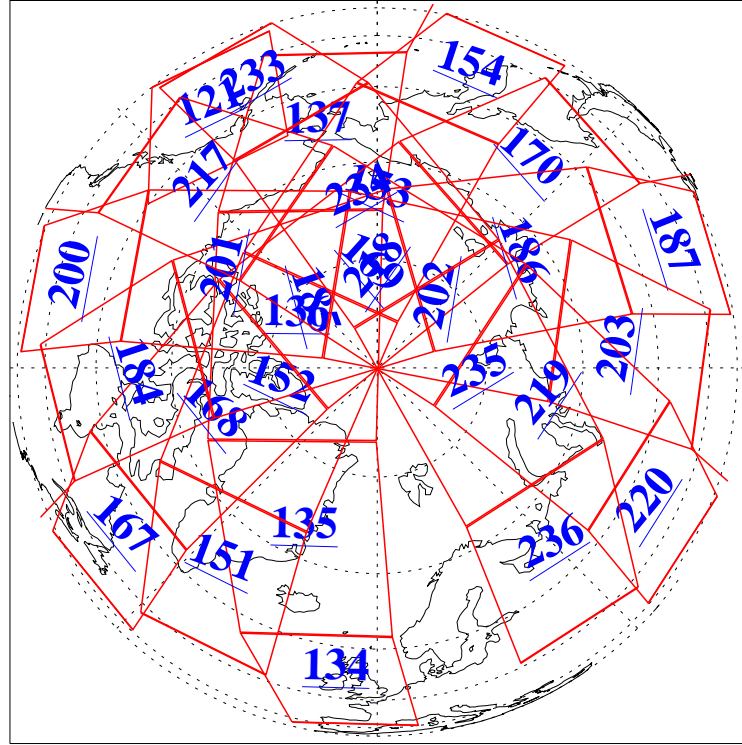

6 Dec 2020
 DoY 341
 Aqua Day 6791

Ascending Granules

Descending Granules

Legend: AMSU Available, HSB Available, AIRS Available

L1B Availability
 AMSU Granules: 240
 HSB Granules: 0
 AIRS Granules: 240

6 Dec 2020
 DoY 341
 Aqua Day 6791

Northern Hemisphere Granules

Southern Hemisphere Granules

Legend: AMSU Available, HSB Available, AIRS Available