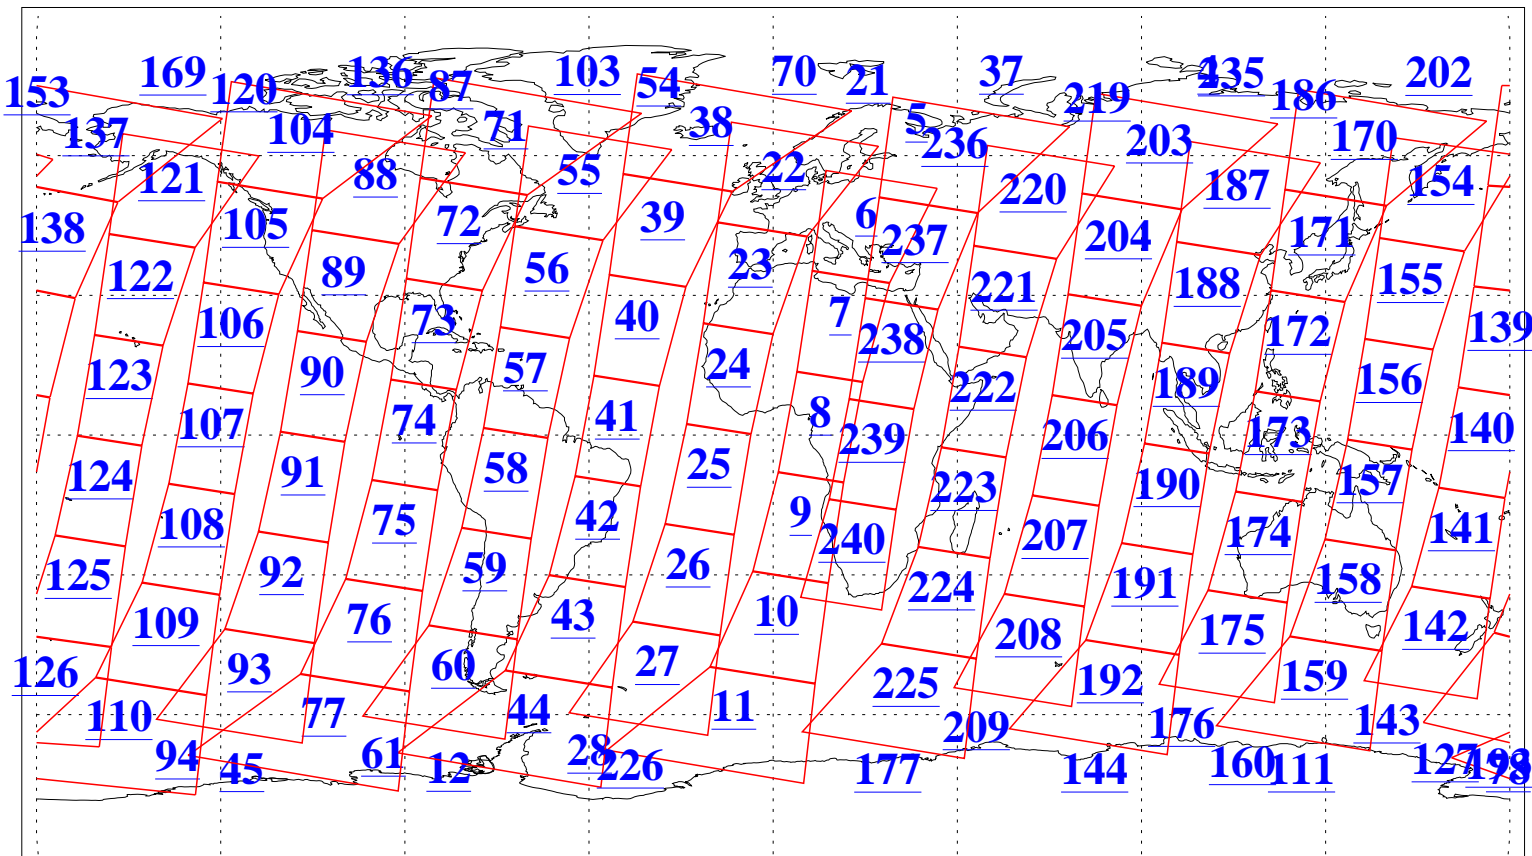

L1B Availability
AMSU Granules: 240
HSB Granules: 0
AIRS Granules: 240

6 Dec 2020
DoY 341
Aqua Day 6791
Granules: 1 to 120

Granules: 121 to 240

Legend: AMSU Available, *HSB Available*, *AIRS Available*

L1B Availability
 AMSU Granules: 240
 HSB Granules: 0
 AIRS Granules: 240

6 Dec 2020
 DoY 341
 Aqua Day 6791

Ascending Granules

Descending Granules

Legend: AMSU Available, HSB Available, AIRS Available

L1B Availability
 AMSU Granules: 240
 HSB Granules: 0
 AIRS Granules: 240

6 Dec 2020
 DoY 341
 Aqua Day 6791

Northern Hemisphere Granules

Southern Hemisphere Granules

Legend: AMSU Available, HSB Available, AIRS Available