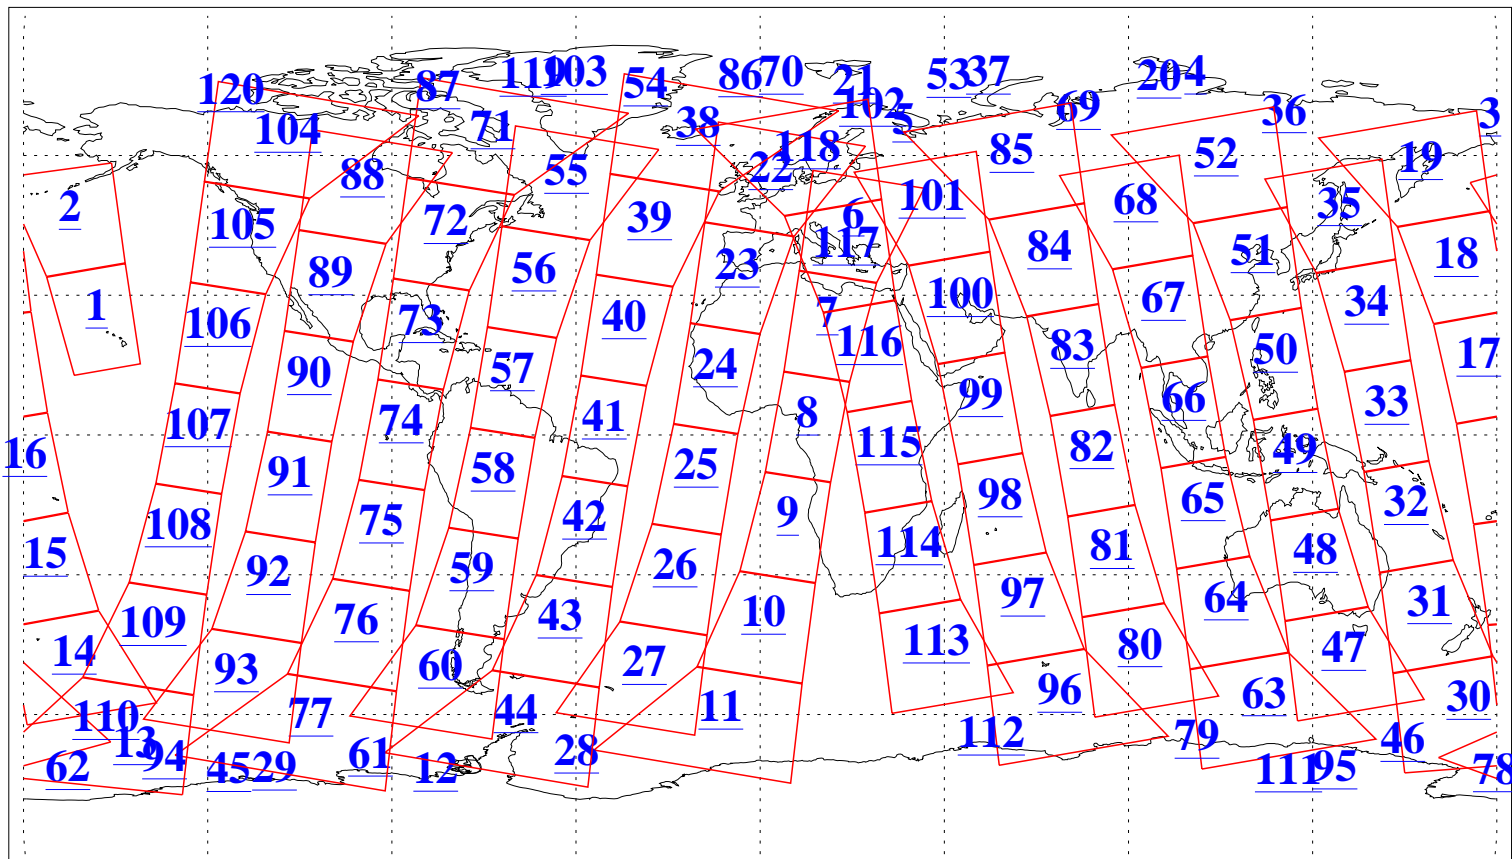

L1B Availability
AMSU Granules: 240
HSB Granules: 0
AIRS Granules: 240

6 Dec 2020
DoY 341
Aqua Day 6791
Granules: 1 to 120

Granules: 121 to 240

Legend: AMSU Available, *HSB Available*, *AIRS Available*

L1B Availability
 AMSU Granules: 240
 HSB Granules: 0
 AIRS Granules: 240

6 Dec 2020
 DoY 341
 Aqua Day 6791

Ascending Granules

Descending Granules

Legend: AMSU Available, HSB Available, AIRS Available

L1B Availability
 AMSU Granules: 240
 HSB Granules: 0
 AIRS Granules: 240

6 Dec 2020
 DoY 341
 Aqua Day 6791

Northern Hemisphere Granules

Southern Hemisphere Granules

Legend: AMSU Available, HSB Available, AIRS Available