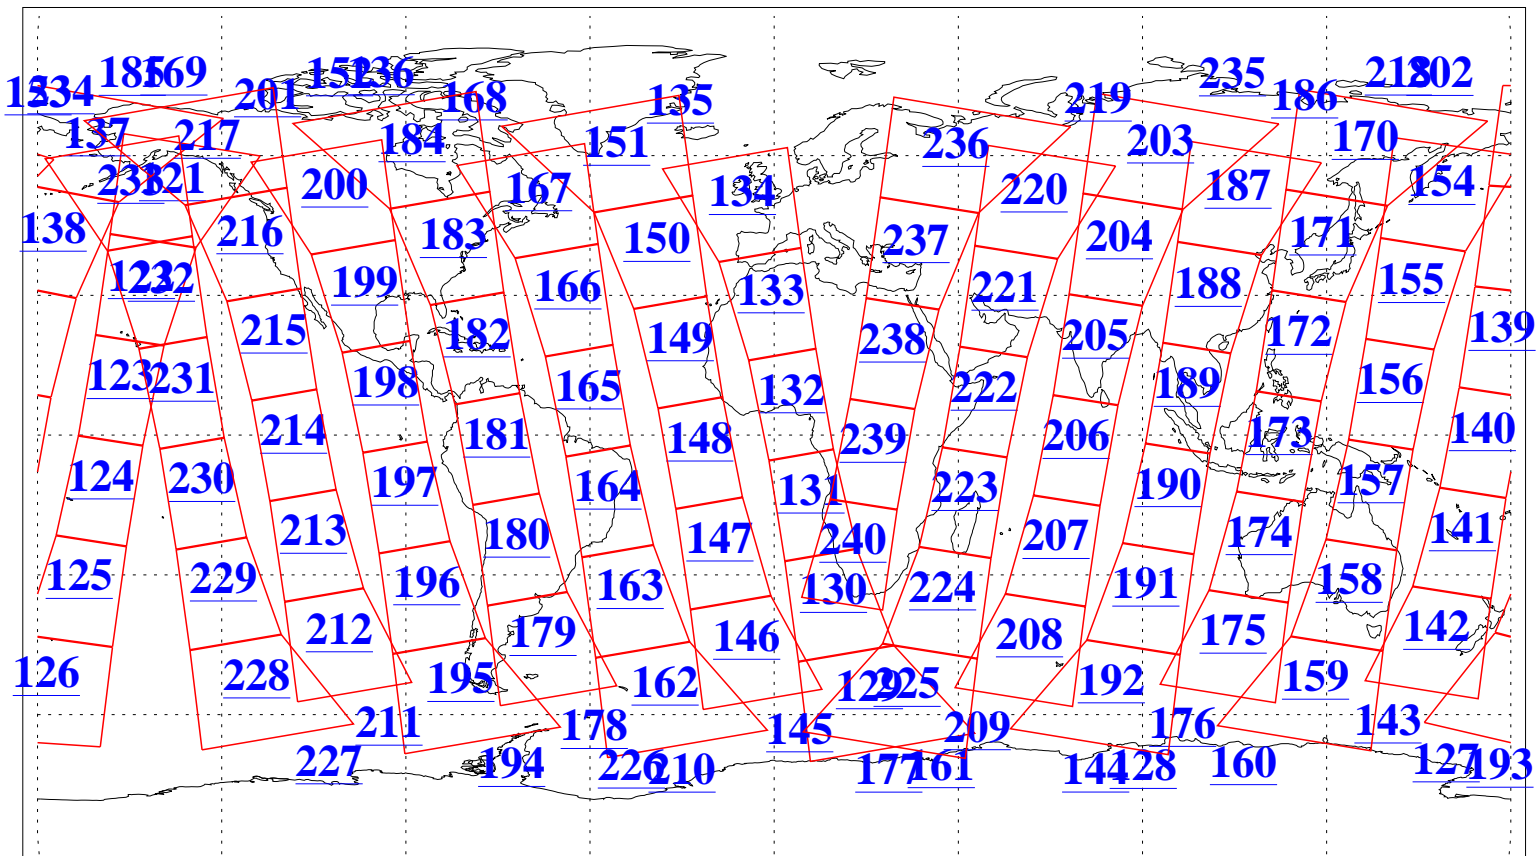

L1B Availability
AMSU Granules: 240
HSB Granules: 0
AIRS Granules: 240

6 Dec 2020
DoY 341
Aqua Day 6791
Granules: 1 to 120

Granules: 121 to 240

Legend: AMSU Available, *HSB Available*, *AIRS Available*

L1B Availability
 AMSU Granules: 240
 HSB Granules: 0
 AIRS Granules: 240

6 Dec 2020
 DoY 341
 Aqua Day 6791

Ascending Granules

Descending Granules

Legend: AMSU Available, HSB Available, AIRS Available

L1B Availability
 AMSU Granules: 240
 HSB Granules: 0
 AIRS Granules: 240

6 Dec 2020
 DoY 341
 Aqua Day 6791

Northern Hemisphere Granules

Southern Hemisphere Granules

Legend: AMSU Available, HSB Available, AIRS Available