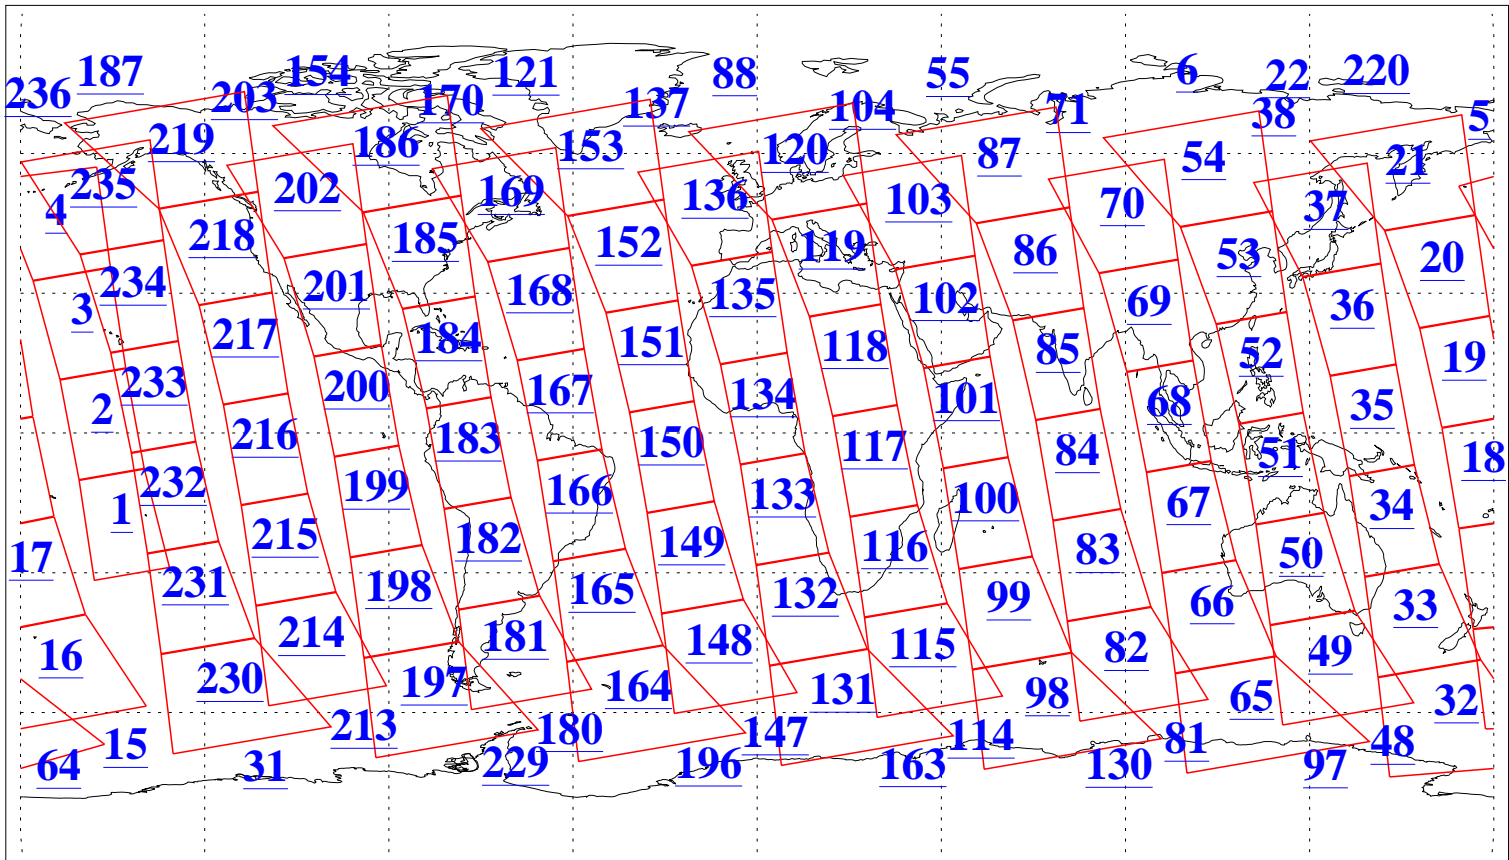

L1B Availability  
 AMSU Granules: 240  
 HSB Granules: 0  
 AIRS Granules: 240

4 Dec 2020  
 DoY 339  
 Aqua Day 6789  
 Granules: 1 to 120

Granules: 121 to 240

Legend: AMSU Available, *HSB Available*, *AIRS Available*

L1B Availability  
 AMSU Granules: 240  
 HSB Granules: 0  
 AIRS Granules: 240

4 Dec 2020  
 DoY 339  
 Aqua Day 6789

Ascending Granules

Descending Granules

Legend: AMSU Available, HSB Available, AIRS Available

L1B Availability  
 AMSU Granules: 240  
 HSB Granules: 0  
 AIRS Granules: 240

4 Dec 2020  
 DoY 339  
 Aqua Day 6789

Northern Hemisphere Granules

Southern Hemisphere Granules

Legend: AMSU Available, HSB Available, AIRS Available