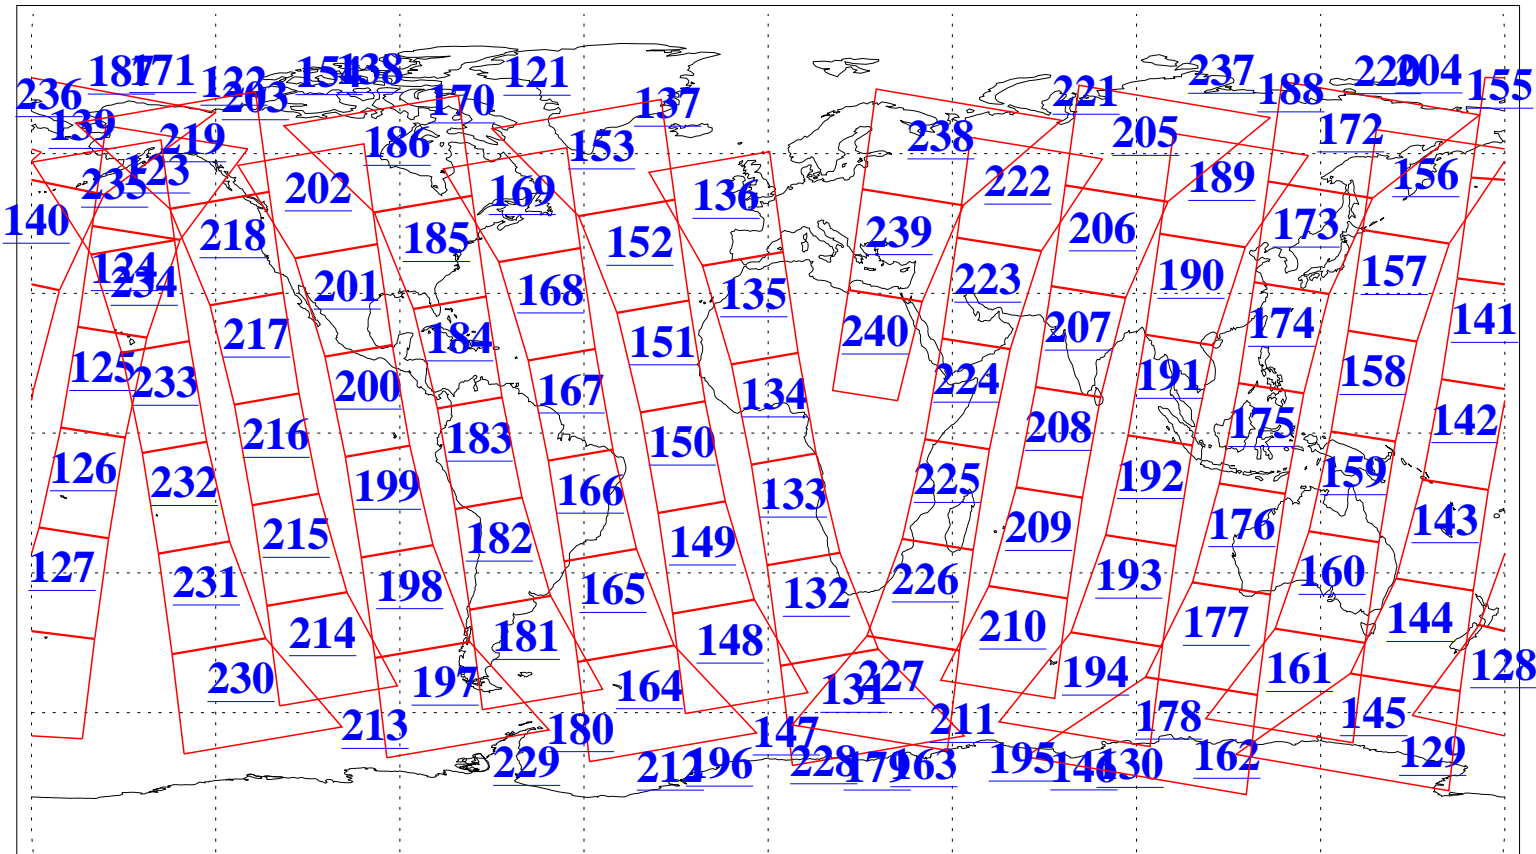

L1B Availability  
 AMSU Granules: 240  
 HSB Granules: 0  
 AIRS Granules: 240

4 Dec 2020  
 DoY 339  
 Aqua Day 6789  
 Granules: 1 to 120

Granules: 121 to 240

Legend: AMSU Available, *HSB Available*, *AIRS Available*

L1B Availability  
 AMSU Granules: 240  
 HSB Granules: 0  
 AIRS Granules: 240

4 Dec 2020  
 DoY 339  
 Aqua Day 6789

Ascending Granules

Descending Granules

Legend: AMSU Available, HSB Available, AIRS Available

L1B Availability  
 AMSU Granules: 240  
 HSB Granules: 0  
 AIRS Granules: 240

4 Dec 2020  
 DoY 339  
 Aqua Day 6789

Northern Hemisphere Granules

Southern Hemisphere Granules

Legend: AMSU Available, HSB Available, AIRS Available