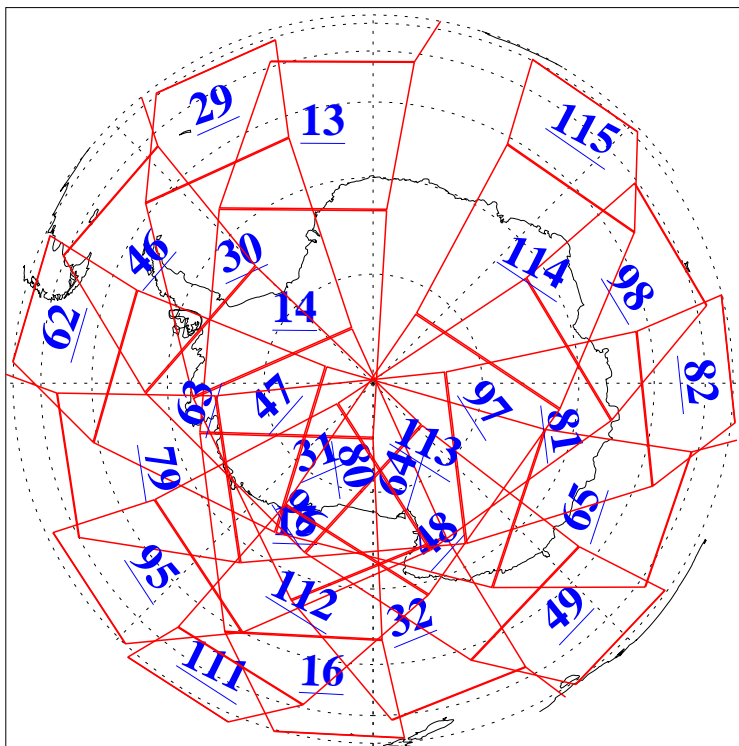

L1B Availability  
 AMSU Granules: 240  
 HSB Granules: 0  
 AIRS Granules: 240

4 Dec 2020  
 DoY 339  
 Aqua Day 6789  
 Granules: 1 to 120

Granules: 121 to 240

Legend: AMSU Available, *HSB Available*, *AIRS Available*

L1B Availability  
 AMSU Granules: 240  
 HSB Granules: 0  
 AIRS Granules: 240

4 Dec 2020  
 DoY 339  
 Aqua Day 6789

Ascending Granules

Descending Granules

Legend: AMSU Available, HSB Available, AIRS Available

L1B Availability  
 AMSU Granules: 240  
 HSB Granules: 0  
 AIRS Granules: 240

4 Dec 2020  
 DoY 339  
 Aqua Day 6789

Northern Hemisphere Granules

Southern Hemisphere Granules

Legend: AMSU Available, HSB Available, AIRS Available