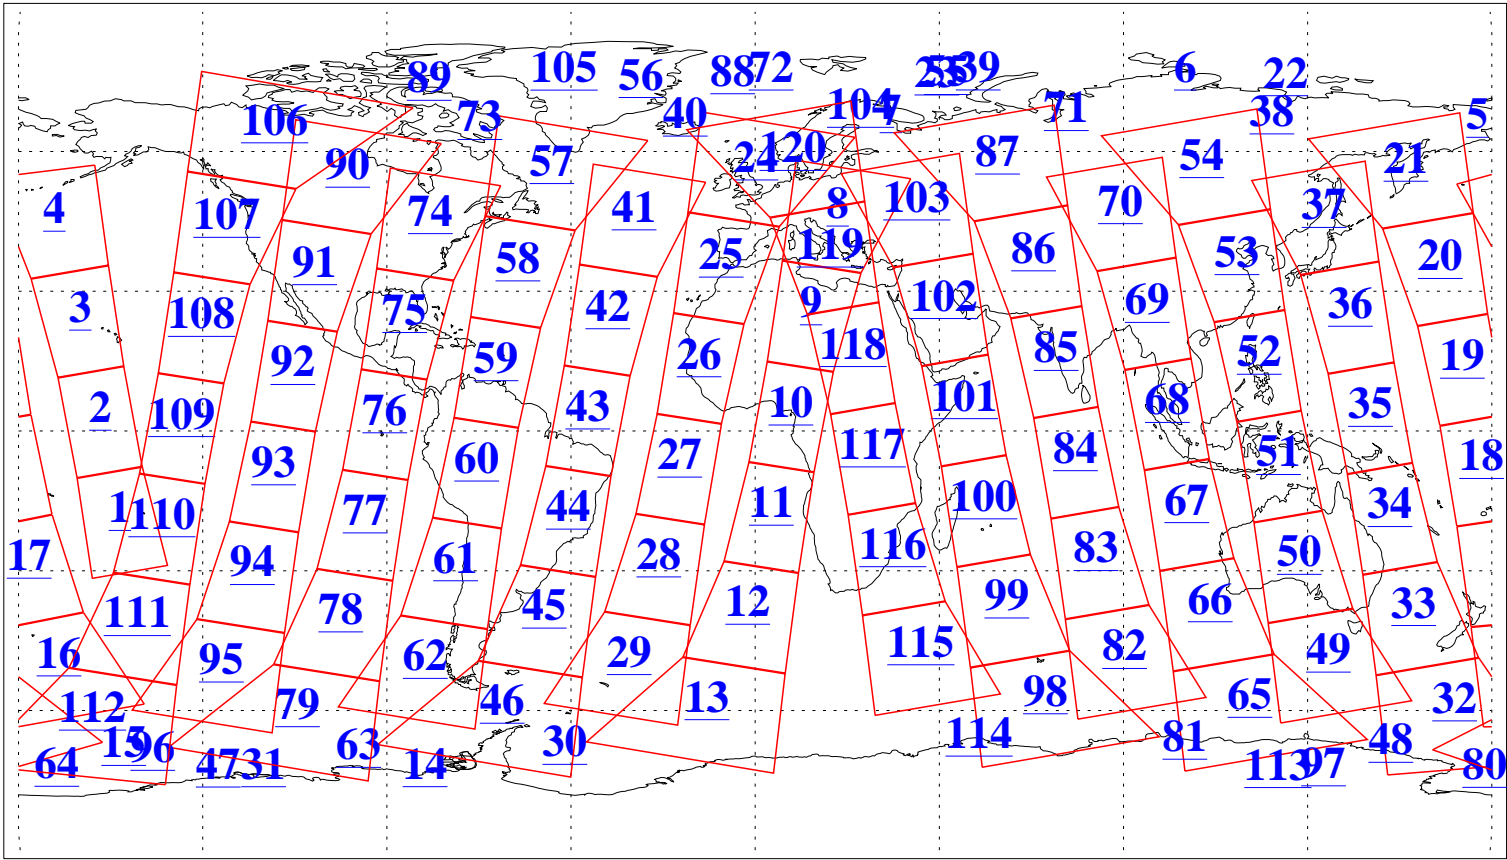

L1B Availability  
 AMSU Granules: 240  
 HSB Granules: 0  
 AIRS Granules: 240

4 Dec 2020  
 DoY 339  
 Aqua Day 6789  
 Granules: 1 to 120

Granules: 121 to 240

Legend: AMSU Available, *HSB Available*, *AIRS Available*

L1B Availability  
 AMSU Granules: 240  
 HSB Granules: 0  
 AIRS Granules: 240

4 Dec 2020  
 DoY 339  
 Aqua Day 6789

Ascending Granules

Descending Granules

Legend: AMSU Available, HSB Available, AIRS Available

L1B Availability  
 AMSU Granules: 240  
 HSB Granules: 0  
 AIRS Granules: 240

4 Dec 2020  
 DoY 339  
 Aqua Day 6789

Northern Hemisphere Granules

Southern Hemisphere Granules

Legend: AMSU Available, HSB Available, AIRS Available