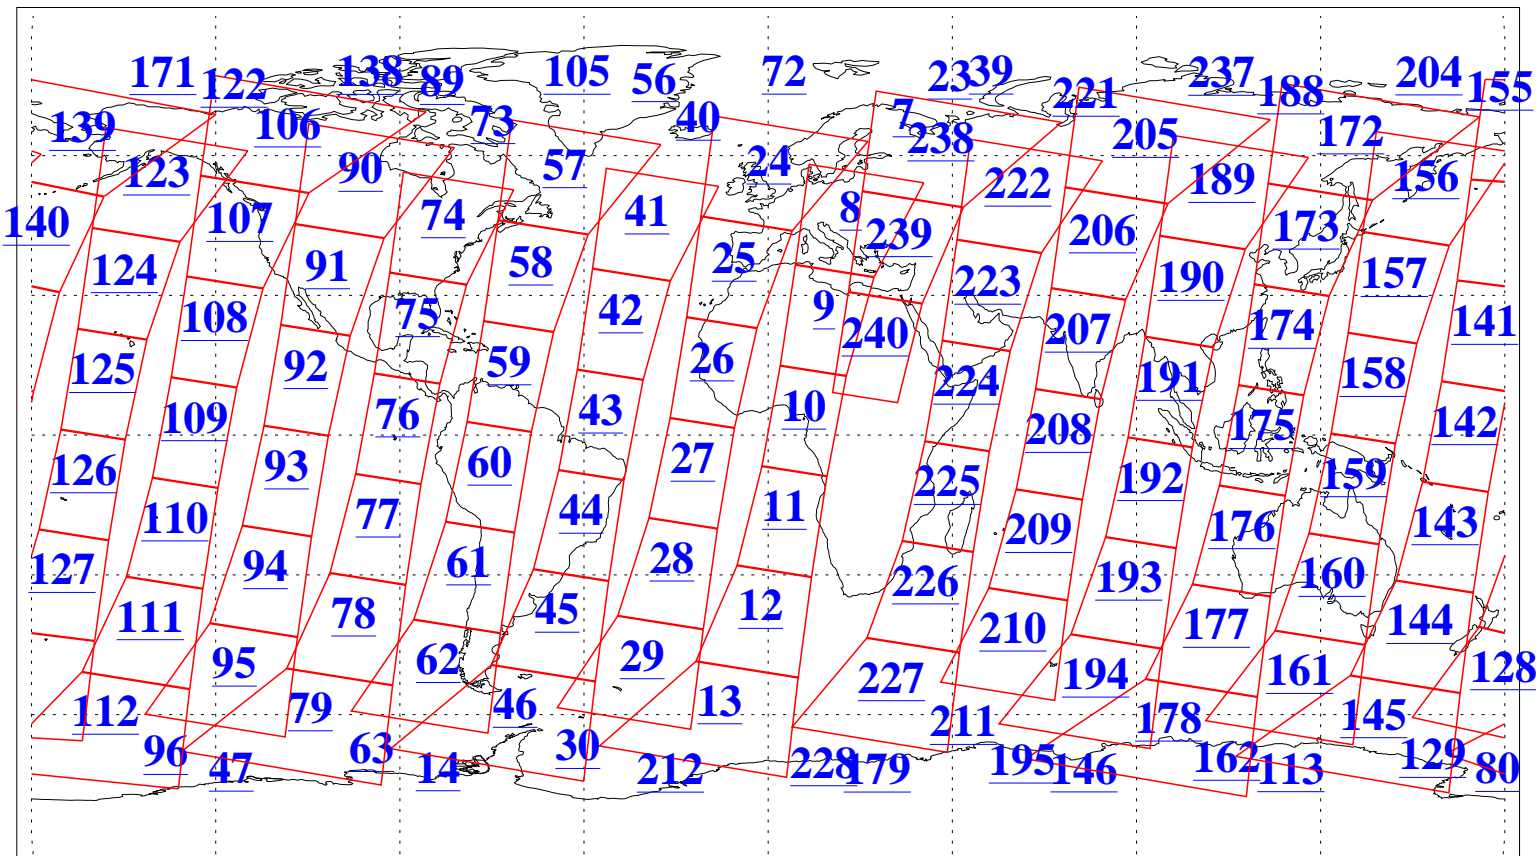

L1B Availability  
 AMSU Granules: 240  
 HSB Granules: 0  
 AIRS Granules: 240

4 Dec 2020  
 DoY 339  
 Aqua Day 6789  
 Granules: 1 to 120

Granules: 121 to 240

Legend: AMSU Available, *HSB Available*, *AIRS Available*

L1B Availability  
 AMSU Granules: 240  
 HSB Granules: 0  
 AIRS Granules: 240

4 Dec 2020  
 DoY 339  
 Aqua Day 6789

Ascending Granules

Descending Granules

Legend: AMSU Available, HSB Available, AIRS Available

L1B Availability  
 AMSU Granules: 240  
 HSB Granules: 0  
 AIRS Granules: 240

4 Dec 2020  
 DoY 339  
 Aqua Day 6789

Northern Hemisphere Granules

Southern Hemisphere Granules

Legend: AMSU Available, HSB Available, AIRS Available