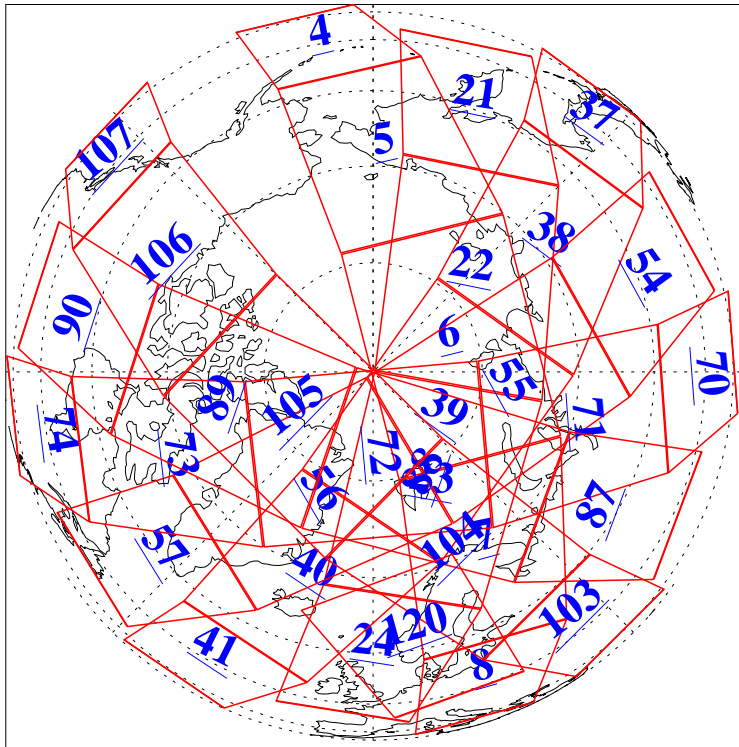

L1B Availability  
 AMSU Granules: 240  
 HSB Granules: 0  
 AIRS Granules: 240

4 Dec 2020  
 DoY 339  
 Aqua Day 6789  
 Granules: 1 to 120

Granules: 121 to 240

Legend: AMSU Available, *HSB Available*, *AIRS Available*

L1B Availability  
 AMSU Granules: 240  
 HSB Granules: 0  
 AIRS Granules: 240

4 Dec 2020  
 DoY 339  
 Aqua Day 6789

Ascending Granules

Descending Granules

Legend: AMSU Available, HSB Available, AIRS Available

L1B Availability  
 AMSU Granules: 240  
 HSB Granules: 0  
 AIRS Granules: 240

4 Dec 2020  
 DoY 339  
 Aqua Day 6789

Northern Hemisphere Granules

Southern Hemisphere Granules

Legend: AMSU Available, HSB Available, AIRS Available