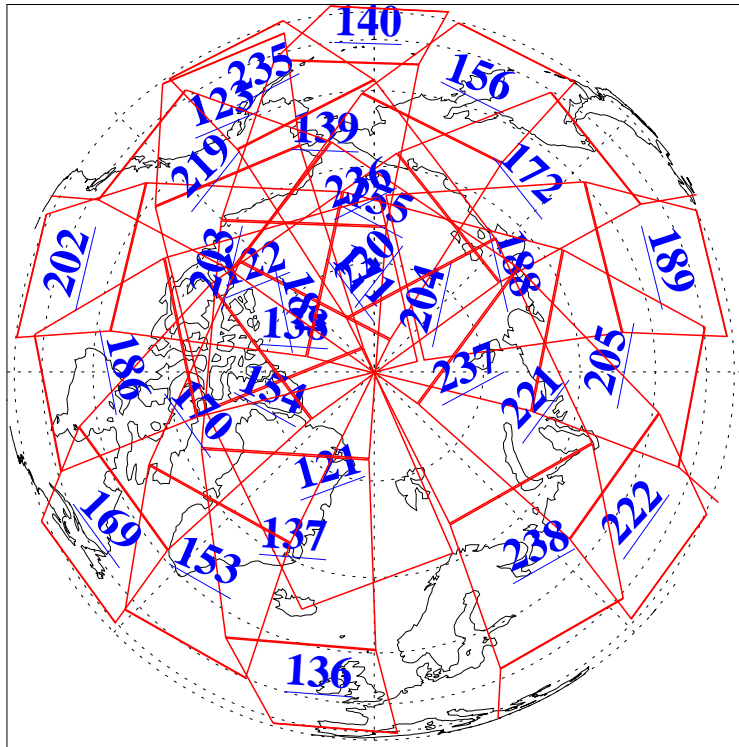

L1B Availability  
 AMSU Granules: 240  
 HSB Granules: 0  
 AIRS Granules: 240

4 Dec 2020  
 DoY 339  
 Aqua Day 6789  
 Granules: 1 to 120

Granules: 121 to 240

Legend: AMSU Available, *HSB Available*, *AIRS Available*

L1B Availability  
 AMSU Granules: 240  
 HSB Granules: 0  
 AIRS Granules: 240

4 Dec 2020  
 DoY 339  
 Aqua Day 6789

Ascending Granules

Descending Granules

Legend: AMSU Available, HSB Available, AIRS Available

L1B Availability  
 AMSU Granules: 240  
 HSB Granules: 0  
 AIRS Granules: 240

4 Dec 2020  
 DoY 339  
 Aqua Day 6789

Northern Hemisphere Granules

Southern Hemisphere Granules

Legend: AMSU Available, HSB Available, AIRS Available