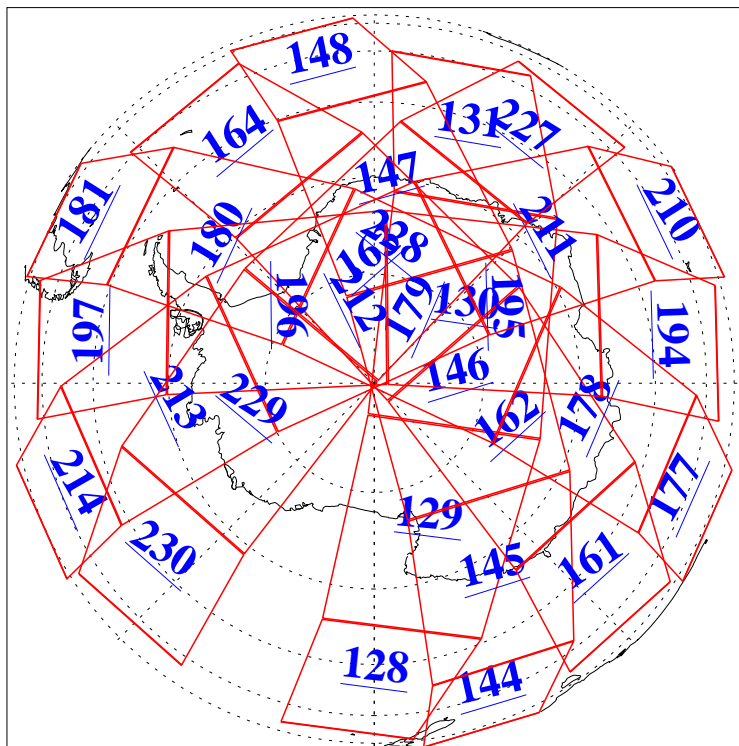

L1B Availability  
 AMSU Granules: 240  
 HSB Granules: 0  
 AIRS Granules: 240

4 Dec 2020  
 DoY 339  
 Aqua Day 6789

Ascending Granules

Descending Granules

Legend: AMSU Available, HSB Available, AIRS Available

L1B Availability  
 AMSU Granules: 240  
 HSB Granules: 0  
 AIRS Granules: 240

4 Dec 2020  
 DoY 339  
 Aqua Day 6789

Northern Hemisphere Granules

Southern Hemisphere Granules

Legend: AMSU Available, HSB Available, AIRS Available