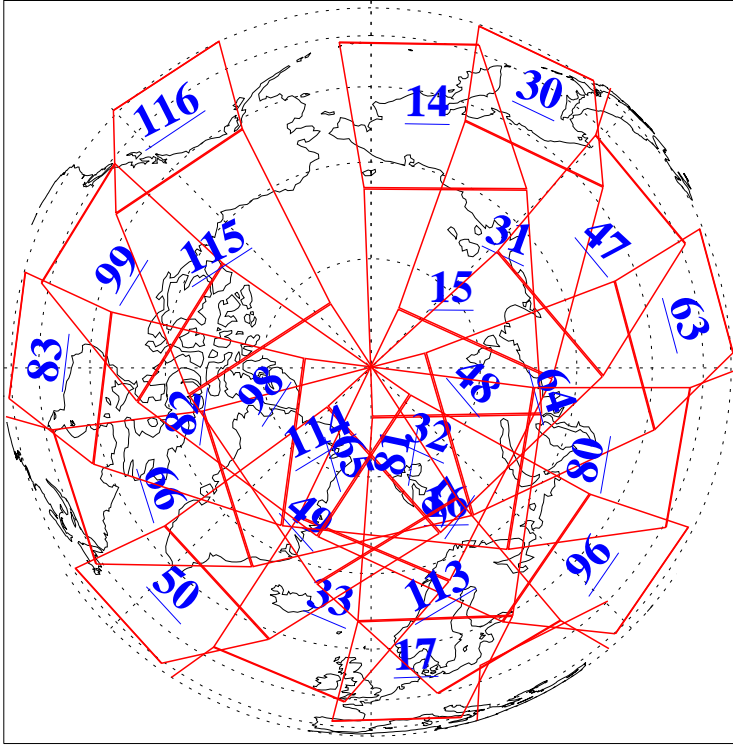

L1B Availability  
AMSU Granules: 240  
HSB Granules: 0  
AIRS Granules: 240

3 Dec 2020  
DoY 338  
Aqua Day 6788  
Granules: 1 to 120

Granules: 121 to 240

Legend: AMSU Available, HSB Available, AIRS Available

L1B Availability  
 AMSU Granules: 240  
 HSB Granules: 0  
 AIRS Granules: 240

3 Dec 2020  
 DoY 338  
 Aqua Day 6788

Ascending Granules

Descending Granules

Legend: AMSU Available, *HSB Available*, *AIRS Available*

L1B Availability  
 AMSU Granules: 240  
 HSB Granules: 0  
 AIRS Granules: 240

3 Dec 2020  
 DoY 338  
 Aqua Day 6788

Northern Hemisphere Granules

Southern Hemisphere Granules

Legend: AMSU Available, HSB Available, **AIRS Available**