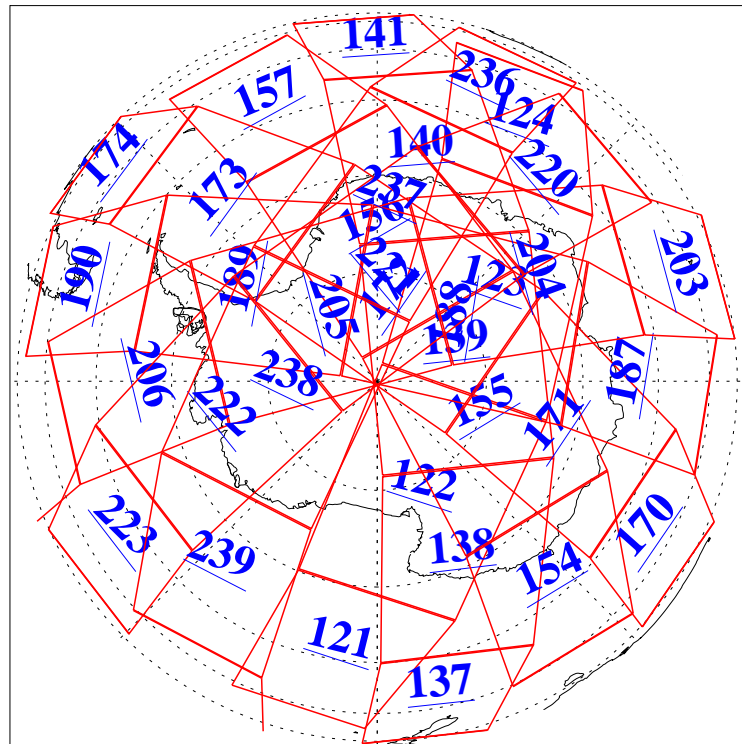

L1B Availability  
AMSU Granules: 240  
HSB Granules: 0  
AIRS Granules: 240

3 Dec 2020  
DoY 338  
Aqua Day 6788  
Granules: 1 to 120

Granules: 121 to 240

Legend: AMSU Available, HSB Available, AIRS Available

L1B Availability  
 AMSU Granules: 240  
 HSB Granules: 0  
 AIRS Granules: 240

3 Dec 2020  
 DoY 338  
 Aqua Day 6788

Ascending Granules

Descending Granules

Legend: AMSU Available, *HSB Available*, *AIRS Available*

L1B Availability  
 AMSU Granules: 240  
 HSB Granules: 0  
 AIRS Granules: 240

3 Dec 2020  
 DoY 338  
 Aqua Day 6788

Northern Hemisphere Granules

Southern Hemisphere Granules

Legend: AMSU Available, HSB Available, **AIRS Available**