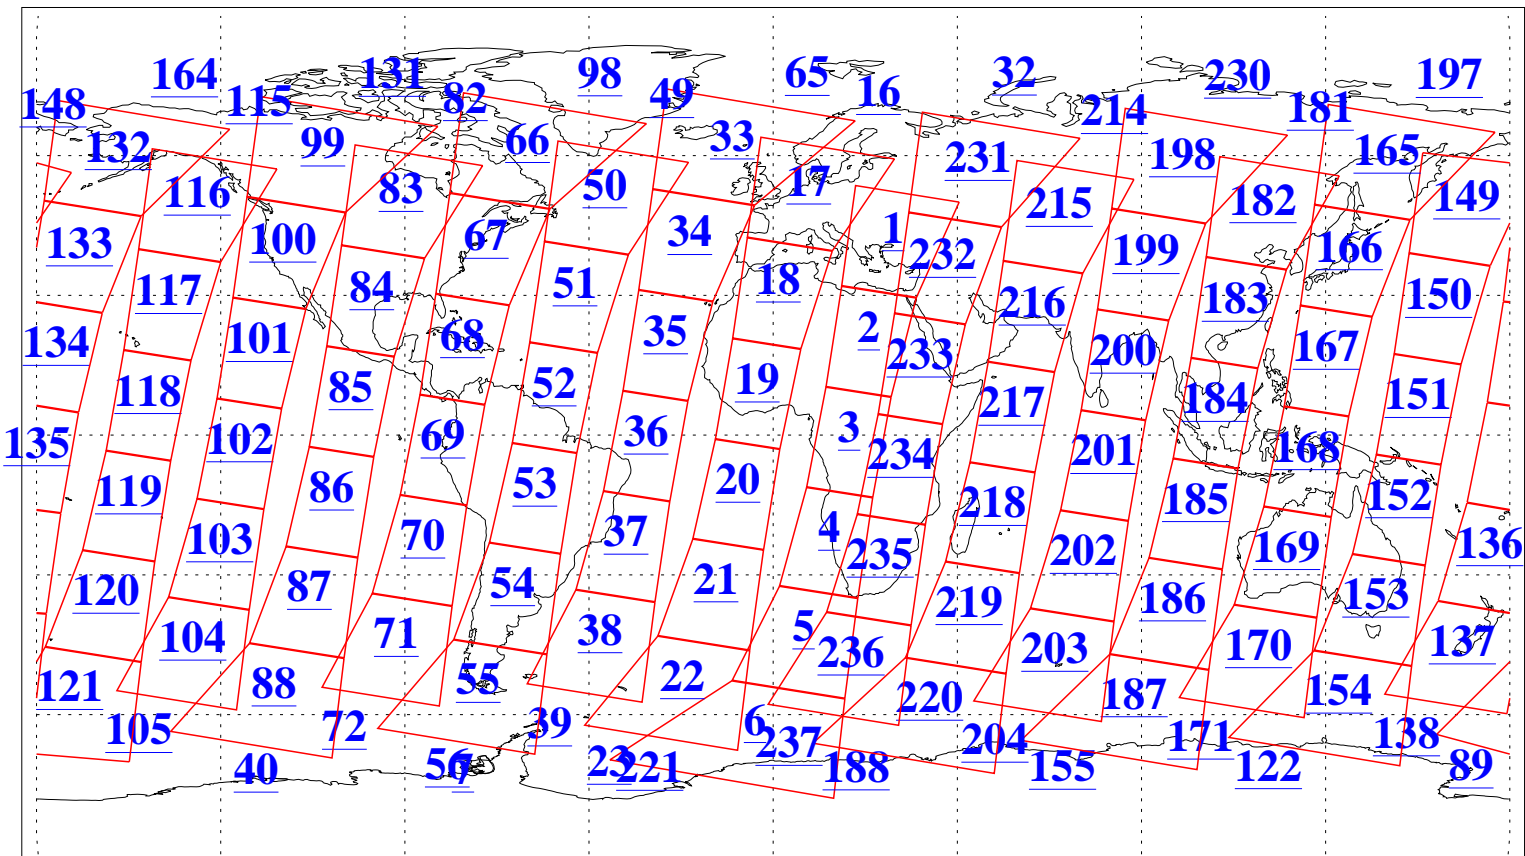

L1B Availability  
AMSU Granules: 240  
HSB Granules: 0  
AIRS Granules: 240

3 Dec 2020  
DoY 338  
Aqua Day 6788  
Granules: 1 to 120

Granules: 121 to 240

Legend: AMSU Available, HSB Available, AIRS Available

L1B Availability  
 AMSU Granules: 240  
 HSB Granules: 0  
 AIRS Granules: 240

3 Dec 2020  
 DoY 338  
 Aqua Day 6788

Ascending Granules

Descending Granules

Legend: AMSU Available, *HSB Available*, *AIRS Available*

L1B Availability  
 AMSU Granules: 240  
 HSB Granules: 0  
 AIRS Granules: 240

3 Dec 2020  
 DoY 338  
 Aqua Day 6788

Northern Hemisphere Granules

Southern Hemisphere Granules

Legend: AMSU Available, HSB Available, **AIRS Available**