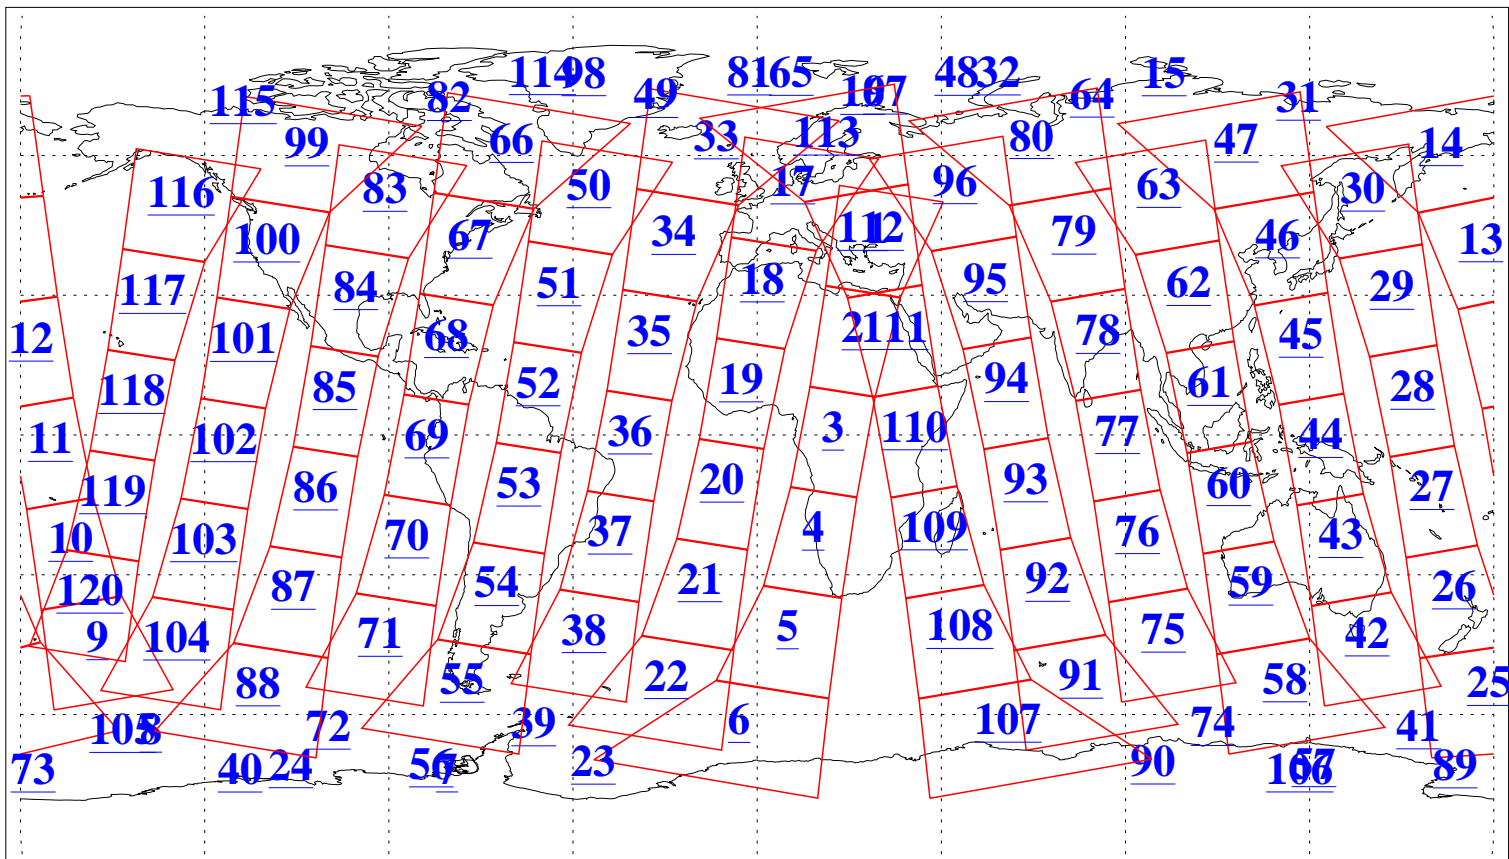

L1B Availability  
AMSU Granules: 240  
HSB Granules: 0  
AIRS Granules: 240

3 Dec 2020  
DoY 338  
Aqua Day 6788  
Granules: 1 to 120

Granules: 121 to 240

Legend: AMSU Available, HSB Available, AIRS Available

L1B Availability  
 AMSU Granules: 240  
 HSB Granules: 0  
 AIRS Granules: 240

3 Dec 2020  
 DoY 338  
 Aqua Day 6788

Ascending Granules

Descending Granules

Legend: AMSU Available, *HSB Available*, *AIRS Available*

L1B Availability  
 AMSU Granules: 240  
 HSB Granules: 0  
 AIRS Granules: 240

3 Dec 2020  
 DoY 338  
 Aqua Day 6788

Northern Hemisphere Granules

Southern Hemisphere Granules

Legend: AMSU Available, HSB Available, **AIRS Available**