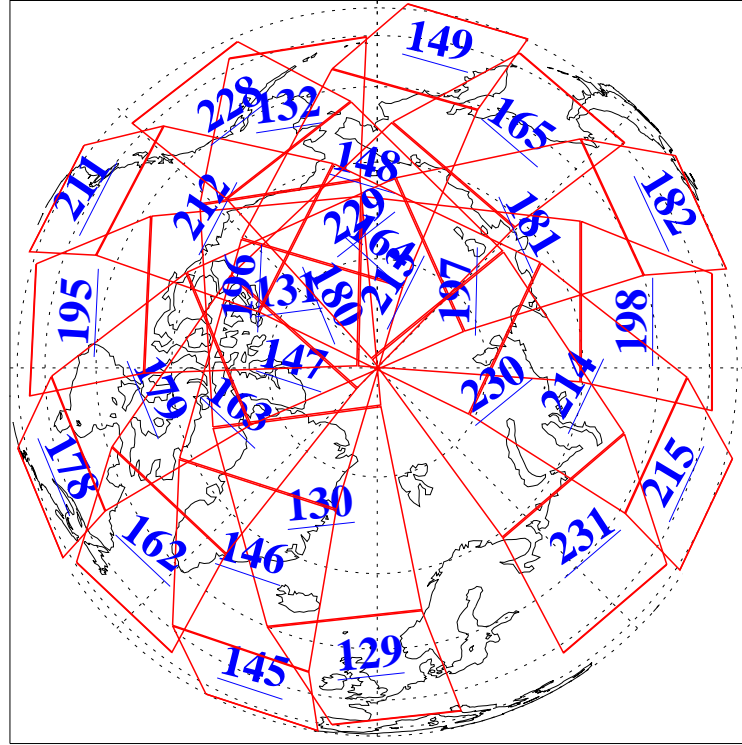

L1B Availability  
 AMSU Granules: 240  
 HSB Granules: 0  
 AIRS Granules: 240

3 Dec 2020  
 DoY 338  
 Aqua Day 6788

Ascending Granules

Descending Granules

Legend: AMSU Available, *HSB Available*, *AIRS Available*

L1B Availability  
 AMSU Granules: 240  
 HSB Granules: 0  
 AIRS Granules: 240

3 Dec 2020  
 DoY 338  
 Aqua Day 6788

Northern Hemisphere Granules

Southern Hemisphere Granules

Legend: AMSU Available, HSB Available, **AIRS Available**