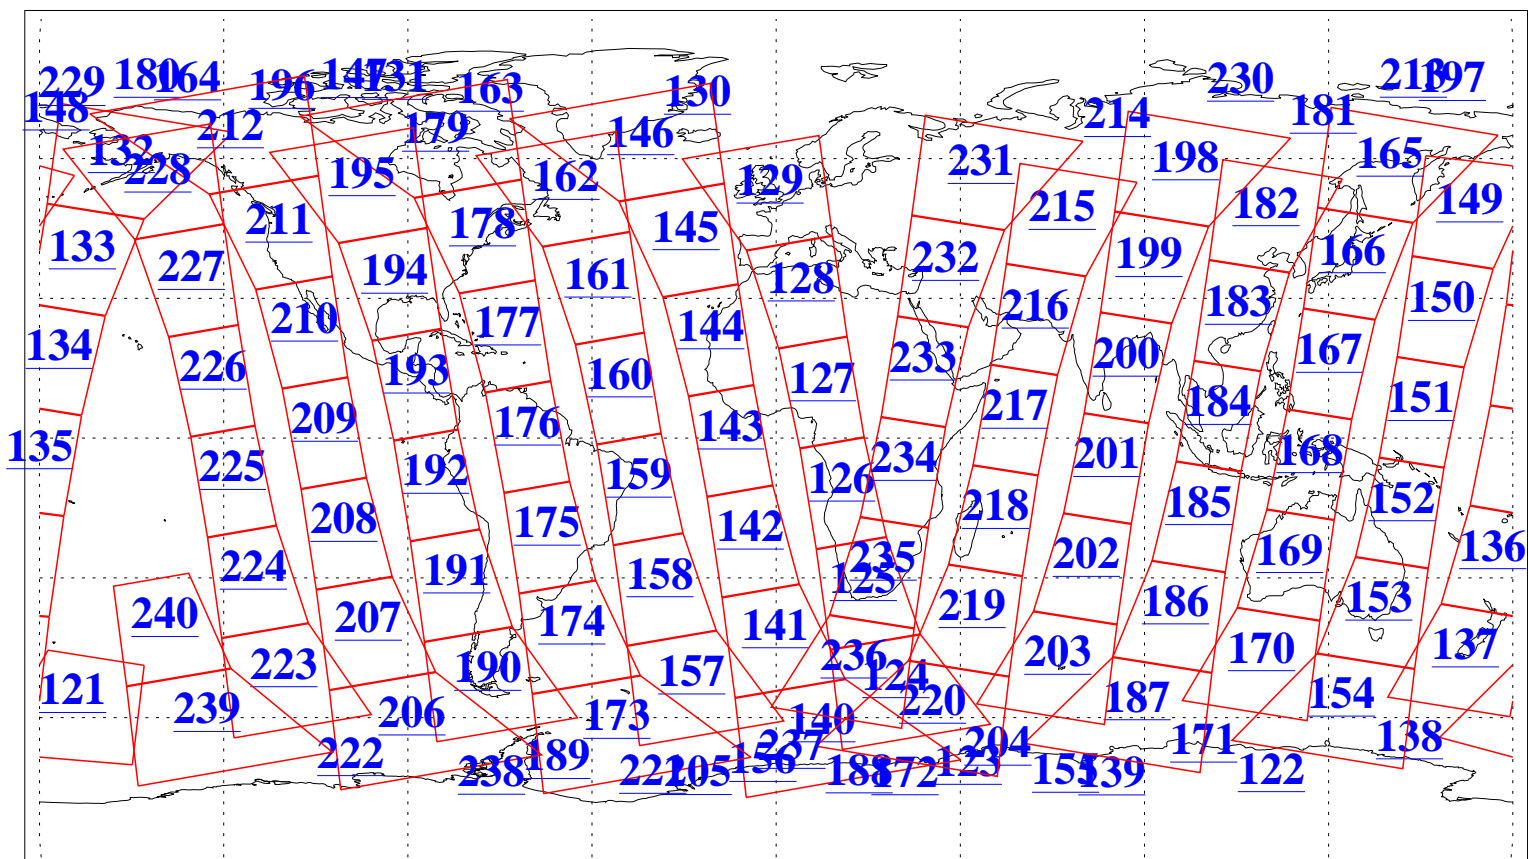

L1B Availability  
AMSU Granules: 240  
HSB Granules: 0  
AIRS Granules: 240

3 Dec 2020  
DoY 338  
Aqua Day 6788  
Granules: 1 to 120

Granules: 121 to 240

Legend: AMSU Available, HSB Available, AIRS Available

L1B Availability  
 AMSU Granules: 240  
 HSB Granules: 0  
 AIRS Granules: 240

3 Dec 2020  
 DoY 338  
 Aqua Day 6788

Ascending Granules

Descending Granules

Legend: AMSU Available, *HSB Available*, *AIRS Available*

L1B Availability  
 AMSU Granules: 240  
 HSB Granules: 0  
 AIRS Granules: 240

3 Dec 2020  
 DoY 338  
 Aqua Day 6788

Northern Hemisphere Granules

Southern Hemisphere Granules

Legend: AMSU Available, HSB Available, **AIRS Available**