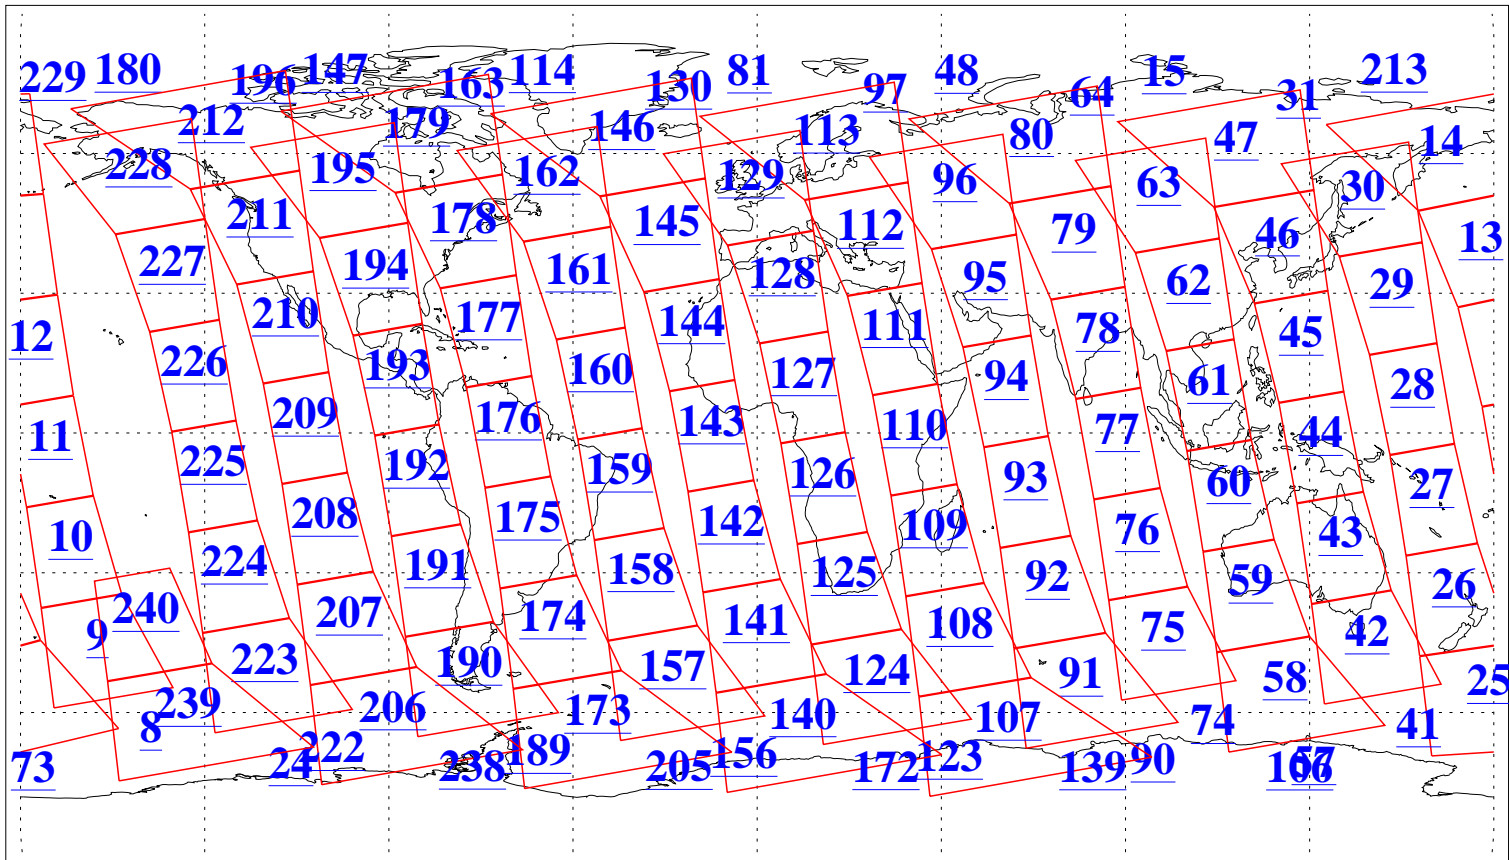

L1B Availability  
AMSU Granules: 240  
HSB Granules: 0  
AIRS Granules: 240

3 Dec 2020  
DoY 338  
Aqua Day 6788  
Granules: 1 to 120

Granules: 121 to 240

Legend: AMSU Available, HSB Available, AIRS Available

L1B Availability  
 AMSU Granules: 240  
 HSB Granules: 0  
 AIRS Granules: 240

3 Dec 2020  
 DoY 338  
 Aqua Day 6788

Ascending Granules

Descending Granules

Legend: AMSU Available, *HSB Available*, *AIRS Available*

L1B Availability  
 AMSU Granules: 240  
 HSB Granules: 0  
 AIRS Granules: 240

3 Dec 2020  
 DoY 338  
 Aqua Day 6788

Northern Hemisphere Granules

Southern Hemisphere Granules

Legend: AMSU Available, HSB Available, **AIRS Available**