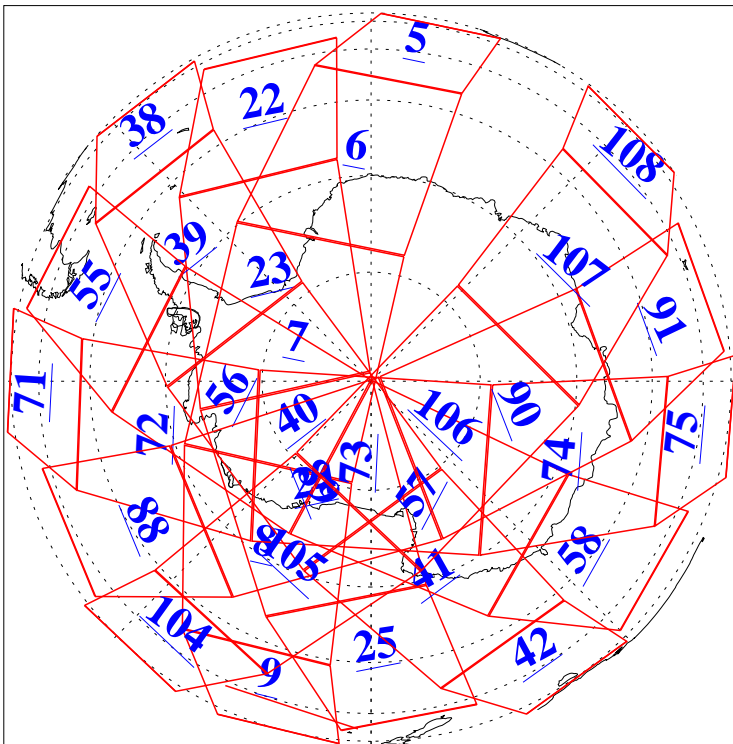

L1B Availability  
AMSU Granules: 240  
HSB Granules: 0  
AIRS Granules: 240

3 Dec 2020  
DoY 338  
Aqua Day 6788  
Granules: 1 to 120

Granules: 121 to 240

Legend: AMSU Available, HSB Available, AIRS Available

L1B Availability  
 AMSU Granules: 240  
 HSB Granules: 0  
 AIRS Granules: 240

3 Dec 2020  
 DoY 338  
 Aqua Day 6788

Ascending Granules

Descending Granules

Legend: AMSU Available, *HSB Available*, *AIRS Available*

L1B Availability  
 AMSU Granules: 240  
 HSB Granules: 0  
 AIRS Granules: 240

3 Dec 2020  
 DoY 338  
 Aqua Day 6788

Northern Hemisphere Granules

Southern Hemisphere Granules

Legend: AMSU Available, HSB Available, **AIRS Available**