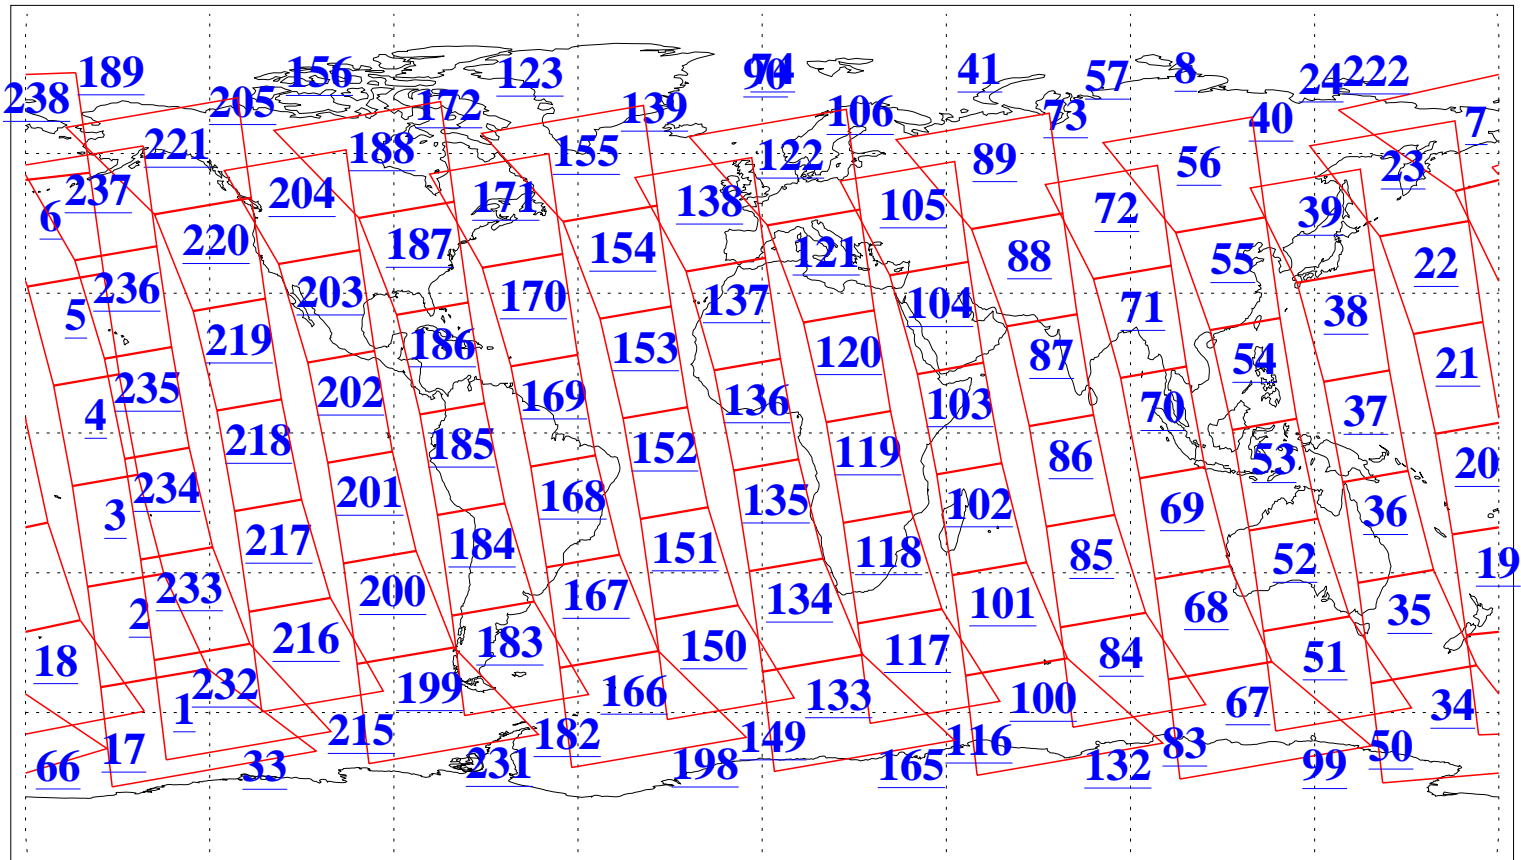

L1B Availability
AMSU Granules: 240
HSB Granules: 0
AIRS Granules: 240

2 Dec 2020
DoY 337
Aqua Day 6787
Granules: 1 to 120

Granules: 121 to 240

Legend: AMSU Available, *HSB Available*, *AIRS Available*

L1B Availability
 AMSU Granules: 240
 HSB Granules: 0
 AIRS Granules: 240

2 Dec 2020
 DoY 337
 Aqua Day 6787

Ascending Granules

Descending Granules

Legend: AMSU Available, HSB Available, AIRS Available