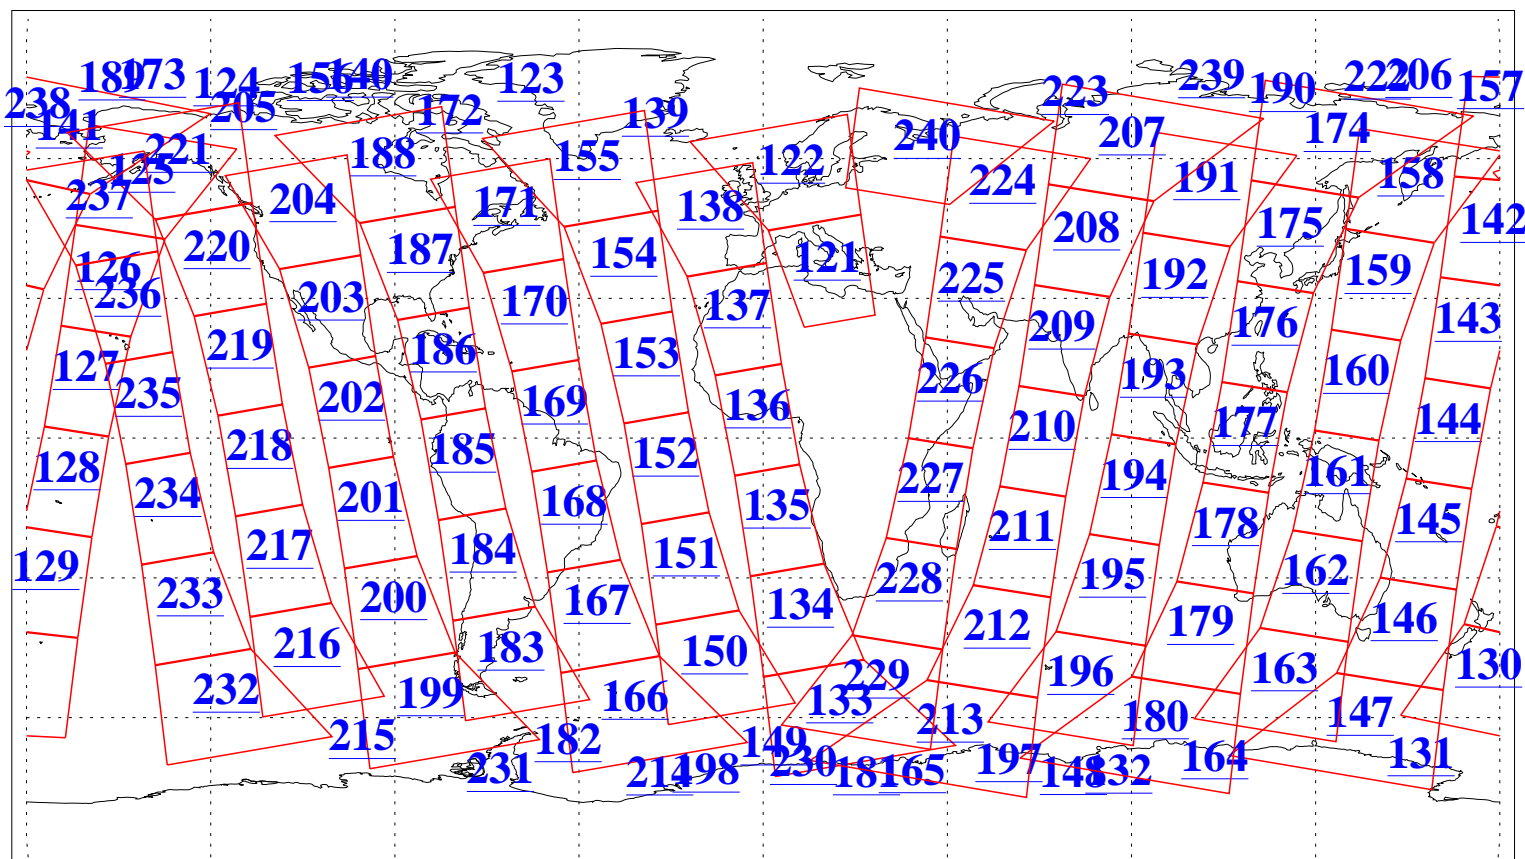

L1B Availability
AMSU Granules: 240
HSB Granules: 0
AIRS Granules: 240

2 Dec 2020
DoY 337
Aqua Day 6787
Granules: 1 to 120

Granules: 121 to 240

Legend: AMSU Available, *HSB Available*, *AIRS Available*

L1B Availability
 AMSU Granules: 240
 HSB Granules: 0
 AIRS Granules: 240

2 Dec 2020
 DoY 337
 Aqua Day 6787

Ascending Granules

Descending Granules

Legend: AMSU Available, HSB Available, AIRS Available