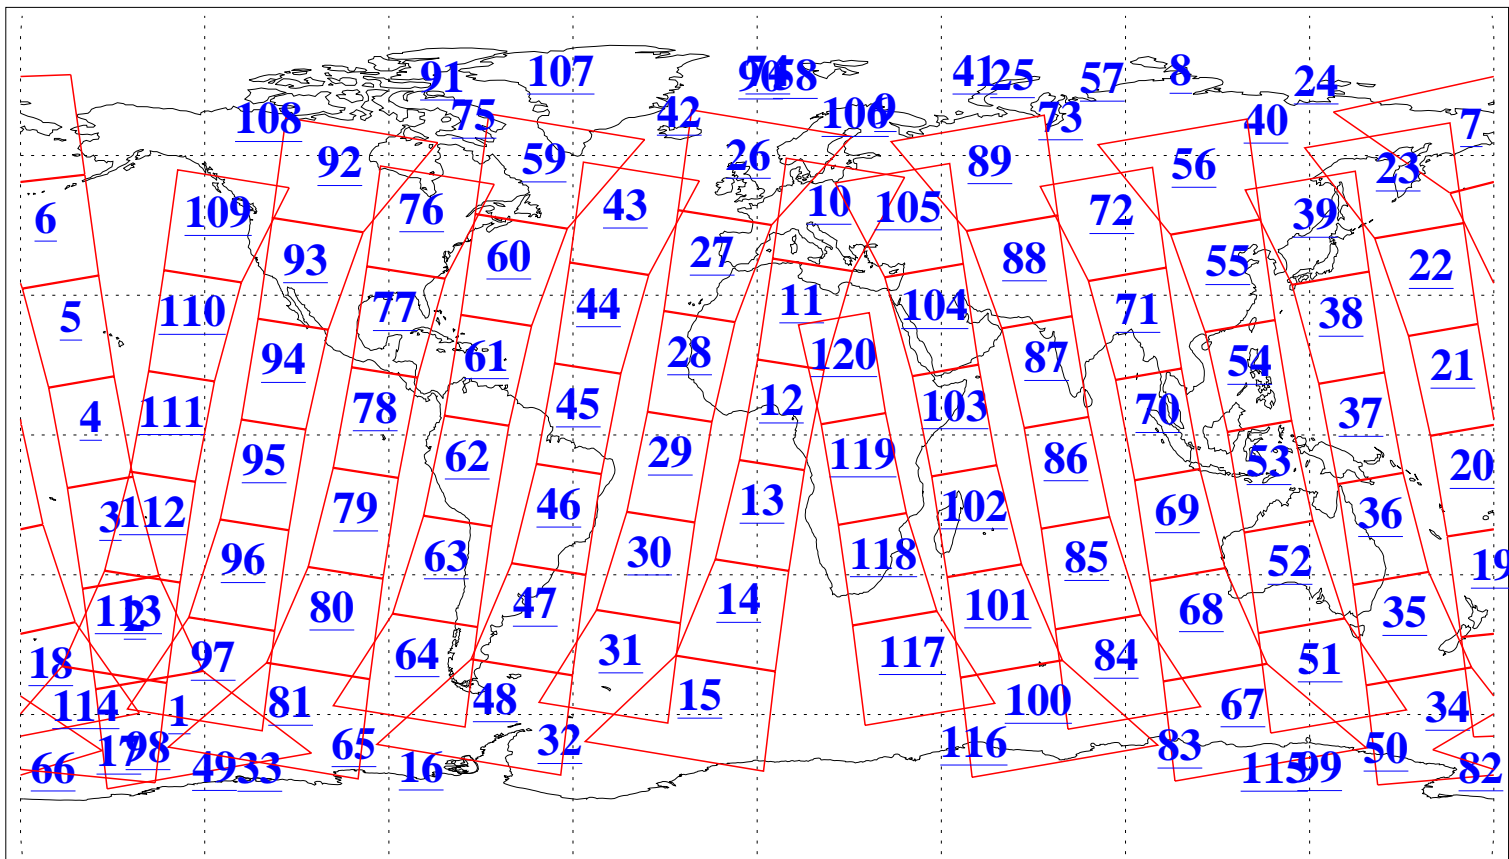

L1B Availability
AMSU Granules: 240
HSB Granules: 0
AIRS Granules: 240

2 Dec 2020
DoY 337
Aqua Day 6787
Granules: 1 to 120

Granules: 121 to 240

Legend: AMSU Available, *HSB Available*, *AIRS Available*

L1B Availability
 AMSU Granules: 240
 HSB Granules: 0
 AIRS Granules: 240

2 Dec 2020
 DoY 337
 Aqua Day 6787

Ascending Granules

Descending Granules

Legend: AMSU Available, HSB Available, AIRS Available