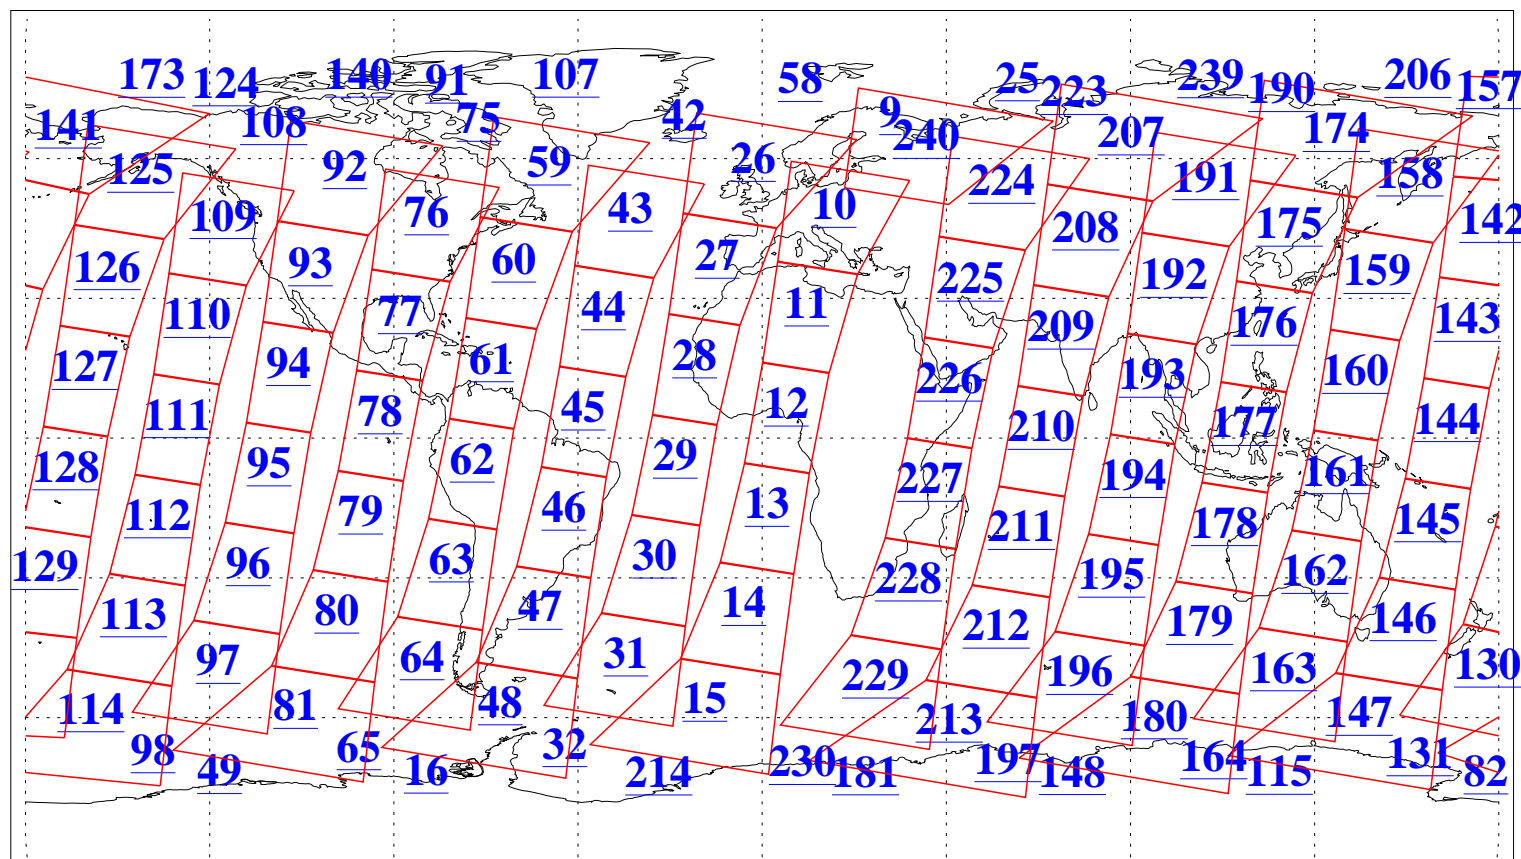

L1B Availability
AMSU Granules: 240
HSB Granules: 0
AIRS Granules: 240

2 Dec 2020
DoY 337
Aqua Day 6787
Granules: 1 to 120

Granules: 121 to 240

Legend: AMSU Available, *HSB Available*, *AIRS Available*

L1B Availability
 AMSU Granules: 240
 HSB Granules: 0
 AIRS Granules: 240

2 Dec 2020
 DoY 337
 Aqua Day 6787

Ascending Granules

Descending Granules

Legend: AMSU Available, HSB Available, AIRS Available