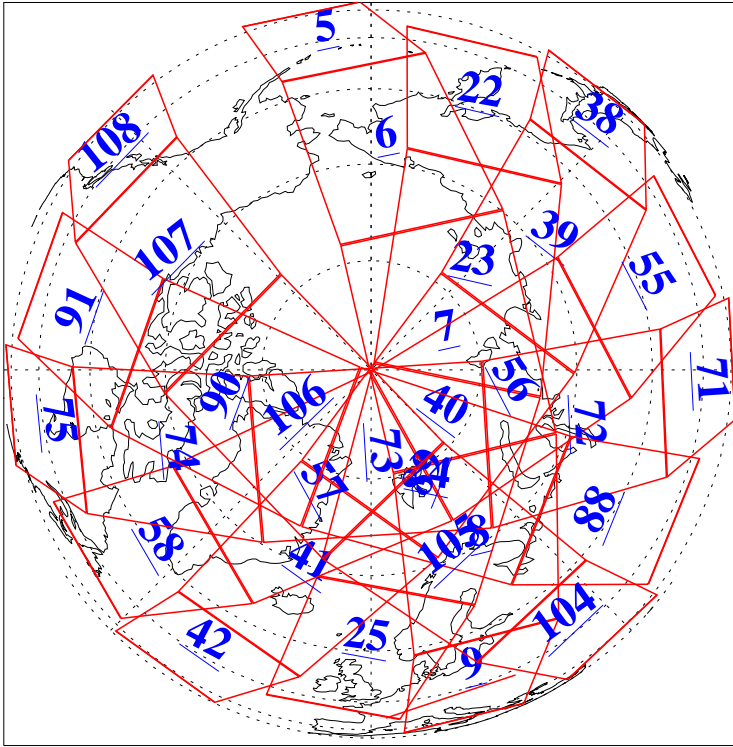

L1B Availability  
AMSU Granules: 240  
HSB Granules: 0  
AIRS Granules: 238

25 Nov 2020  
DoY 330  
Aqua Day 6780  
Granules: 1 to 120

Granules: 121 to 240

Legend: AMSU Available, HSB Available, AIRS Available

L1B Availability  
 AMSU Granules: 240  
 HSB Granules: 0  
 AIRS Granules: 238

25 Nov 2020  
 DoY 330  
 Aqua Day 6780

Ascending Granules

Descending Granules

Legend: AMSU Available, *HSB Available*, *AIRS Available*

L1B Availability  
 AMSU Granules: 240  
 HSB Granules: 0  
 AIRS Granules: 238

25 Nov 2020  
 DoY 330  
 Aqua Day 6780

Northern Hemisphere Granules

Southern Hemisphere Granules

Legend: AMSU Available, ~~HSB Available~~, **AIRS Available**