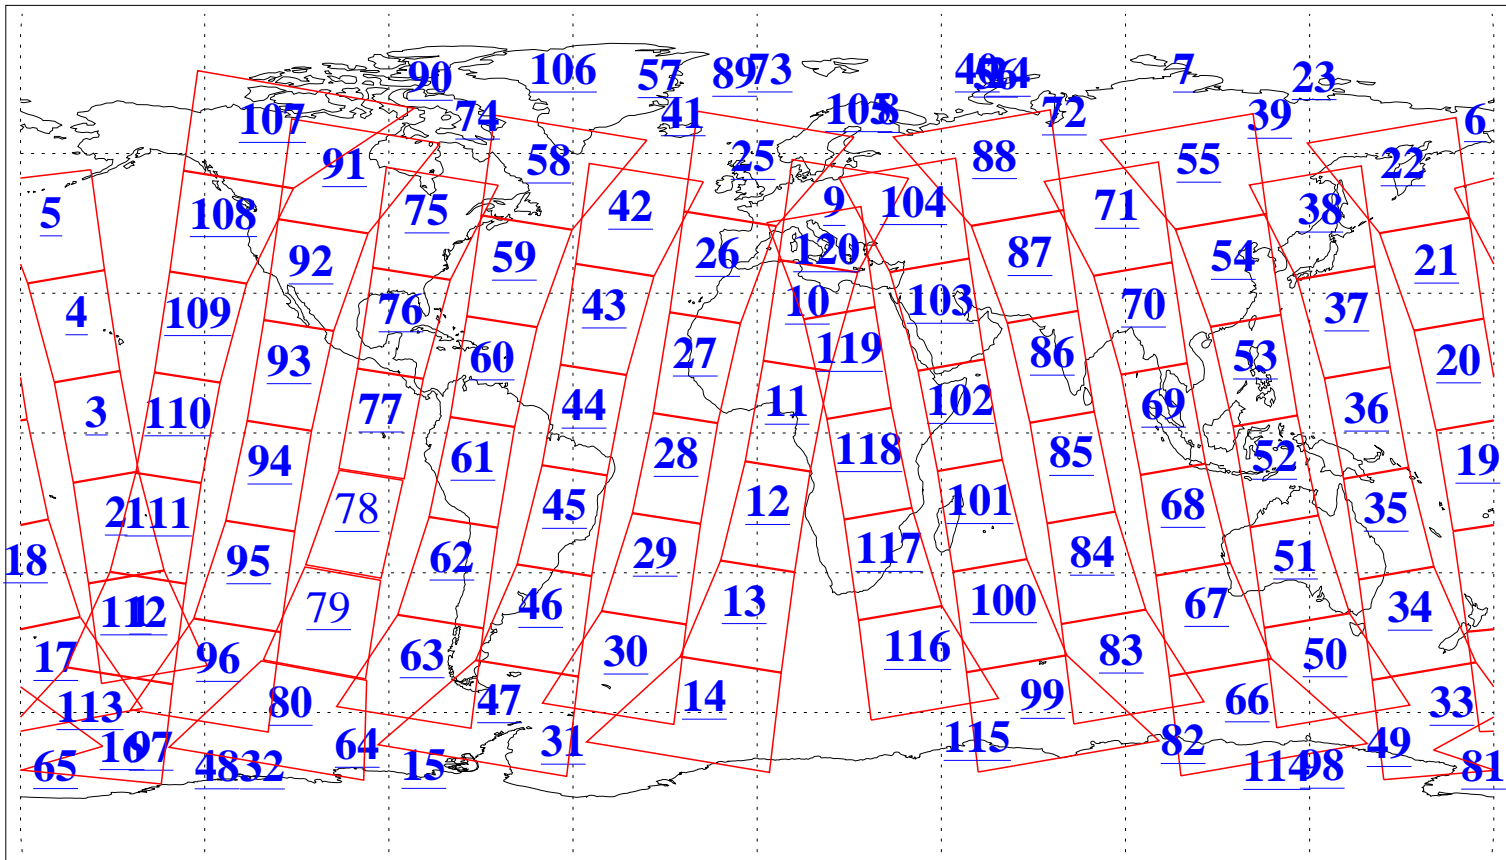

L1B Availability  
AMSU Granules: 240  
HSB Granules: 0  
AIRS Granules: 238

25 Nov 2020  
DoY 330  
Aqua Day 6780  
Granules: 1 to 120

Granules: 121 to 240

Legend: AMSU Available, HSB Available, AIRS Available

L1B Availability  
 AMSU Granules: 240  
 HSB Granules: 0  
 AIRS Granules: 238

25 Nov 2020  
 DoY 330  
 Aqua Day 6780

Ascending Granules

Descending Granules

Legend: AMSU Available, *HSB Available*, *AIRS Available*

L1B Availability  
 AMSU Granules: 240  
 HSB Granules: 0  
 AIRS Granules: 238

25 Nov 2020  
 DoY 330  
 Aqua Day 6780

Northern Hemisphere Granules

Southern Hemisphere Granules

Legend: AMSU Available, ~~HSB Available~~, **AIRS Available**