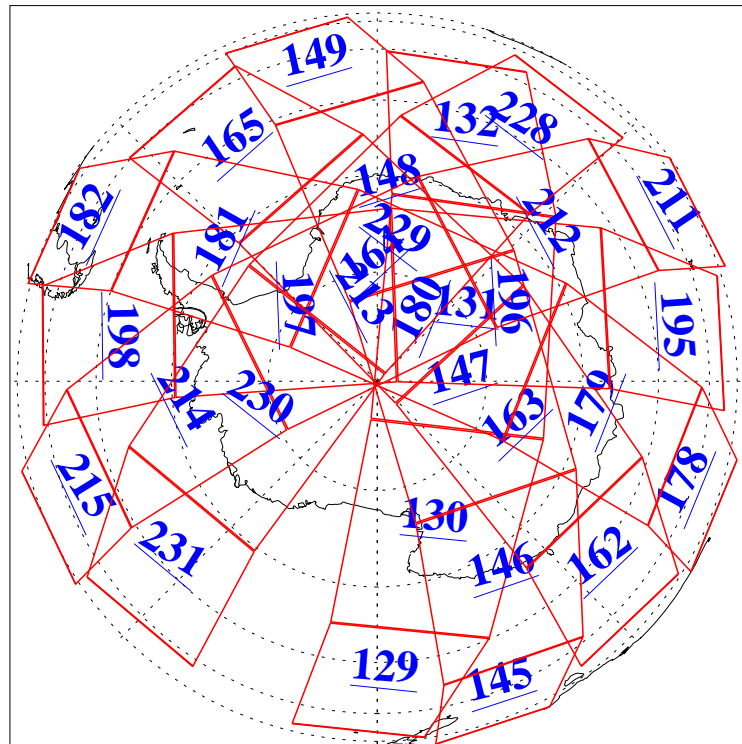

L1B Availability  
 AMSU Granules: 240  
 HSB Granules: 0  
 AIRS Granules: 238

25 Nov 2020  
 DoY 330  
 Aqua Day 6780

Ascending Granules

Descending Granules

Legend: AMSU Available, *HSB Available*, *AIRS Available*

L1B Availability  
 AMSU Granules: 240  
 HSB Granules: 0  
 AIRS Granules: 238

25 Nov 2020  
 DoY 330  
 Aqua Day 6780

Northern Hemisphere Granules

Southern Hemisphere Granules

Legend: AMSU Available, ~~HSB Available~~, **AIRS Available**