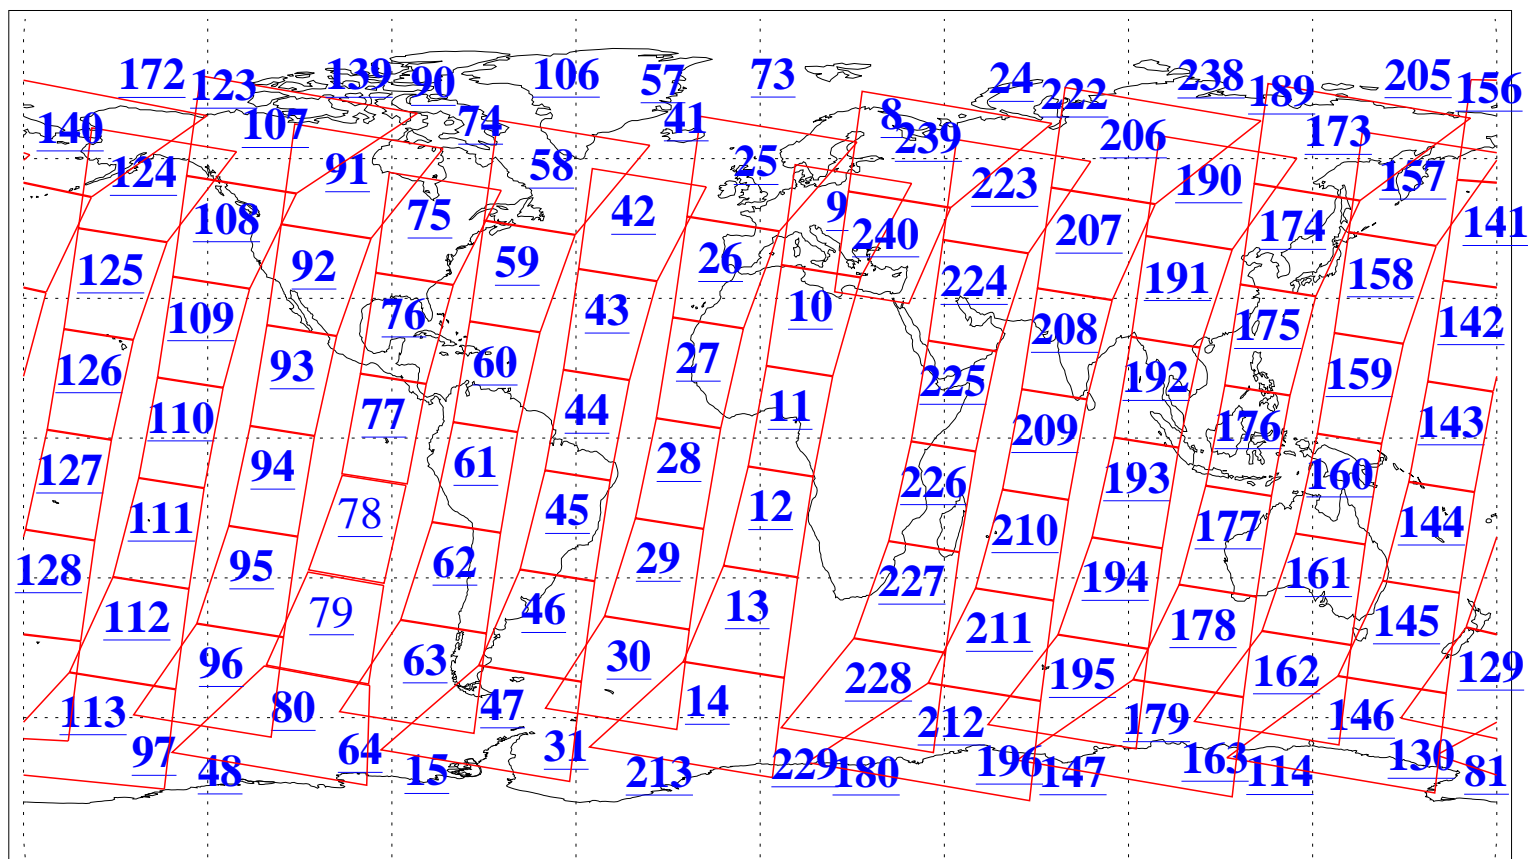

L1B Availability  
AMSU Granules: 240  
HSB Granules: 0  
AIRS Granules: 238

25 Nov 2020  
DoY 330  
Aqua Day 6780  
Granules: 1 to 120

Granules: 121 to 240

Legend: AMSU Available, HSB Available, AIRS Available

L1B Availability  
 AMSU Granules: 240  
 HSB Granules: 0  
 AIRS Granules: 238

25 Nov 2020  
 DoY 330  
 Aqua Day 6780

Ascending Granules

Descending Granules

Legend: AMSU Available, *HSB Available*, *AIRS Available*

L1B Availability  
 AMSU Granules: 240  
 HSB Granules: 0  
 AIRS Granules: 238

25 Nov 2020  
 DoY 330  
 Aqua Day 6780

Northern Hemisphere Granules

Southern Hemisphere Granules

Legend: AMSU Available, ~~HSB Available~~, **AIRS Available**