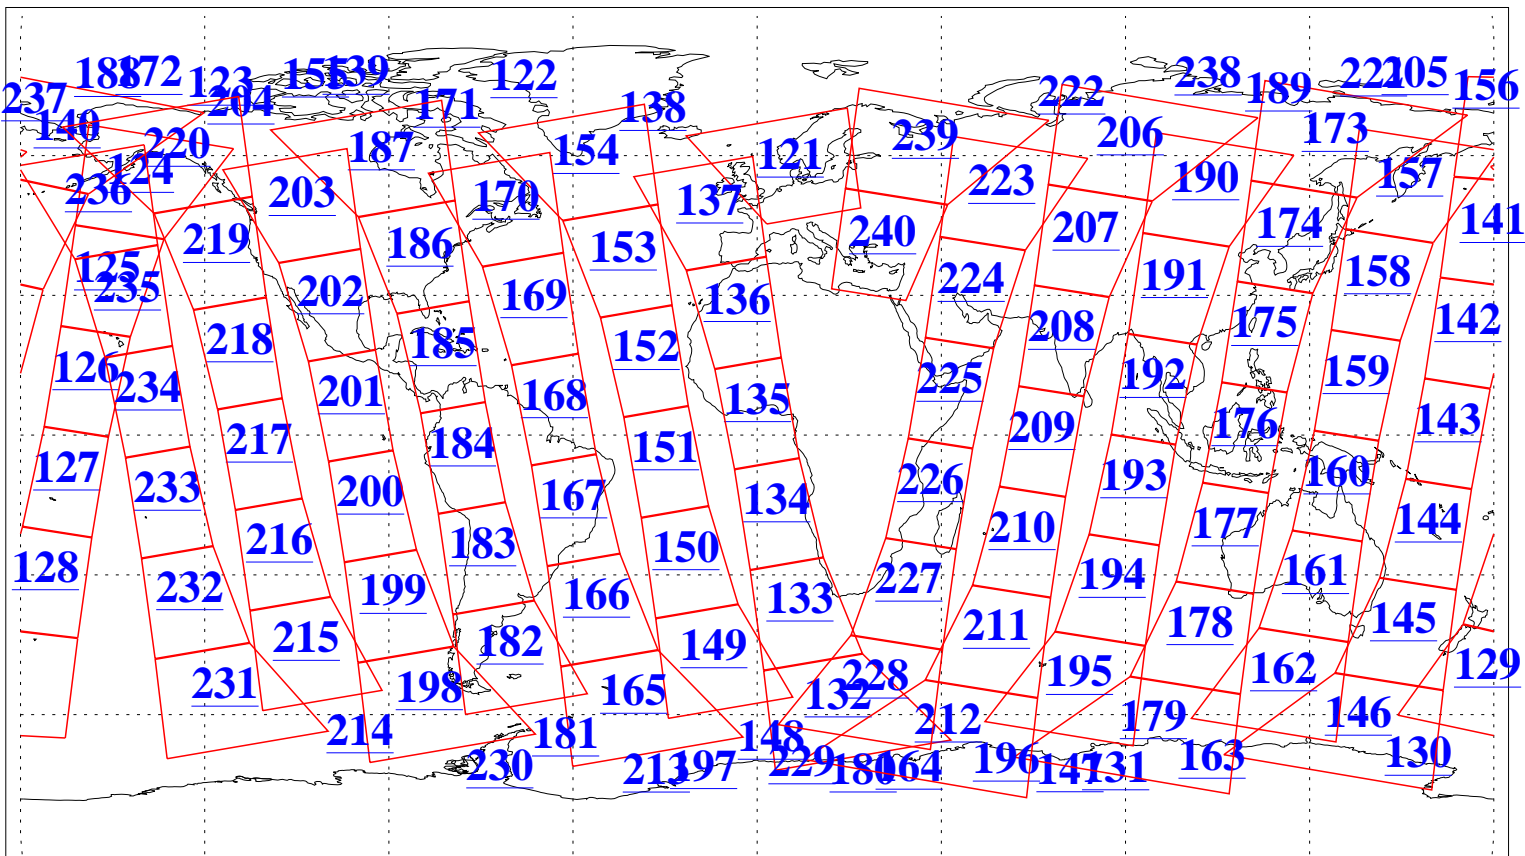

L1B Availability  
AMSU Granules: 240  
HSB Granules: 0  
AIRS Granules: 238

25 Nov 2020  
DoY 330  
Aqua Day 6780  
Granules: 1 to 120

Granules: 121 to 240

Legend: AMSU Available, HSB Available, AIRS Available

L1B Availability  
 AMSU Granules: 240  
 HSB Granules: 0  
 AIRS Granules: 238

25 Nov 2020  
 DoY 330  
 Aqua Day 6780

Ascending Granules

Descending Granules

Legend: AMSU Available, *HSB Available*, *AIRS Available*

L1B Availability  
 AMSU Granules: 240  
 HSB Granules: 0  
 AIRS Granules: 238

25 Nov 2020  
 DoY 330  
 Aqua Day 6780

Northern Hemisphere Granules

Southern Hemisphere Granules

Legend: AMSU Available, ~~HSB Available~~, **AIRS Available**