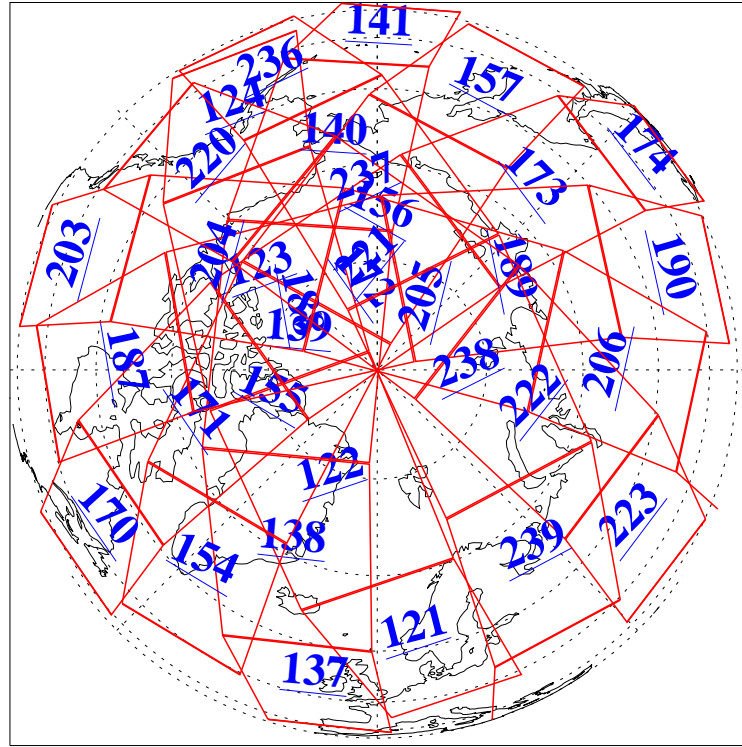

L1B Availability  
 AMSU Granules: 240  
 HSB Granules: 0  
 AIRS Granules: 238

25 Nov 2020  
 DoY 330  
 Aqua Day 6780

Ascending Granules

Descending Granules

Legend: AMSU Available, *HSB Available*, *AIRS Available*

L1B Availability  
 AMSU Granules: 240  
 HSB Granules: 0  
 AIRS Granules: 238

25 Nov 2020  
 DoY 330  
 Aqua Day 6780

Northern Hemisphere Granules

Southern Hemisphere Granules

Legend: AMSU Available, ~~HSB Available~~, **AIRS Available**