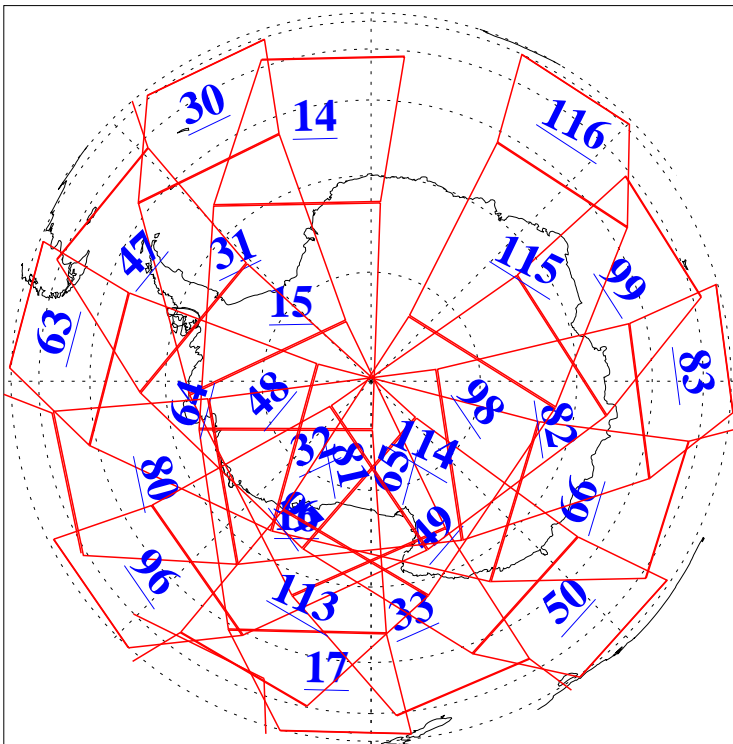

L1B Availability  
AMSU Granules: 240  
HSB Granules: 0  
AIRS Granules: 238

25 Nov 2020  
DoY 330  
Aqua Day 6780  
Granules: 1 to 120

Granules: 121 to 240

Legend: AMSU Available, HSB Available, AIRS Available

L1B Availability  
 AMSU Granules: 240  
 HSB Granules: 0  
 AIRS Granules: 238

25 Nov 2020  
 DoY 330  
 Aqua Day 6780

Ascending Granules

Descending Granules

Legend: AMSU Available, *HSB Available*, *AIRS Available*

L1B Availability  
 AMSU Granules: 240  
 HSB Granules: 0  
 AIRS Granules: 238

25 Nov 2020  
 DoY 330  
 Aqua Day 6780

Northern Hemisphere Granules

Southern Hemisphere Granules

Legend: AMSU Available, ~~HSB Available~~, **AIRS Available**