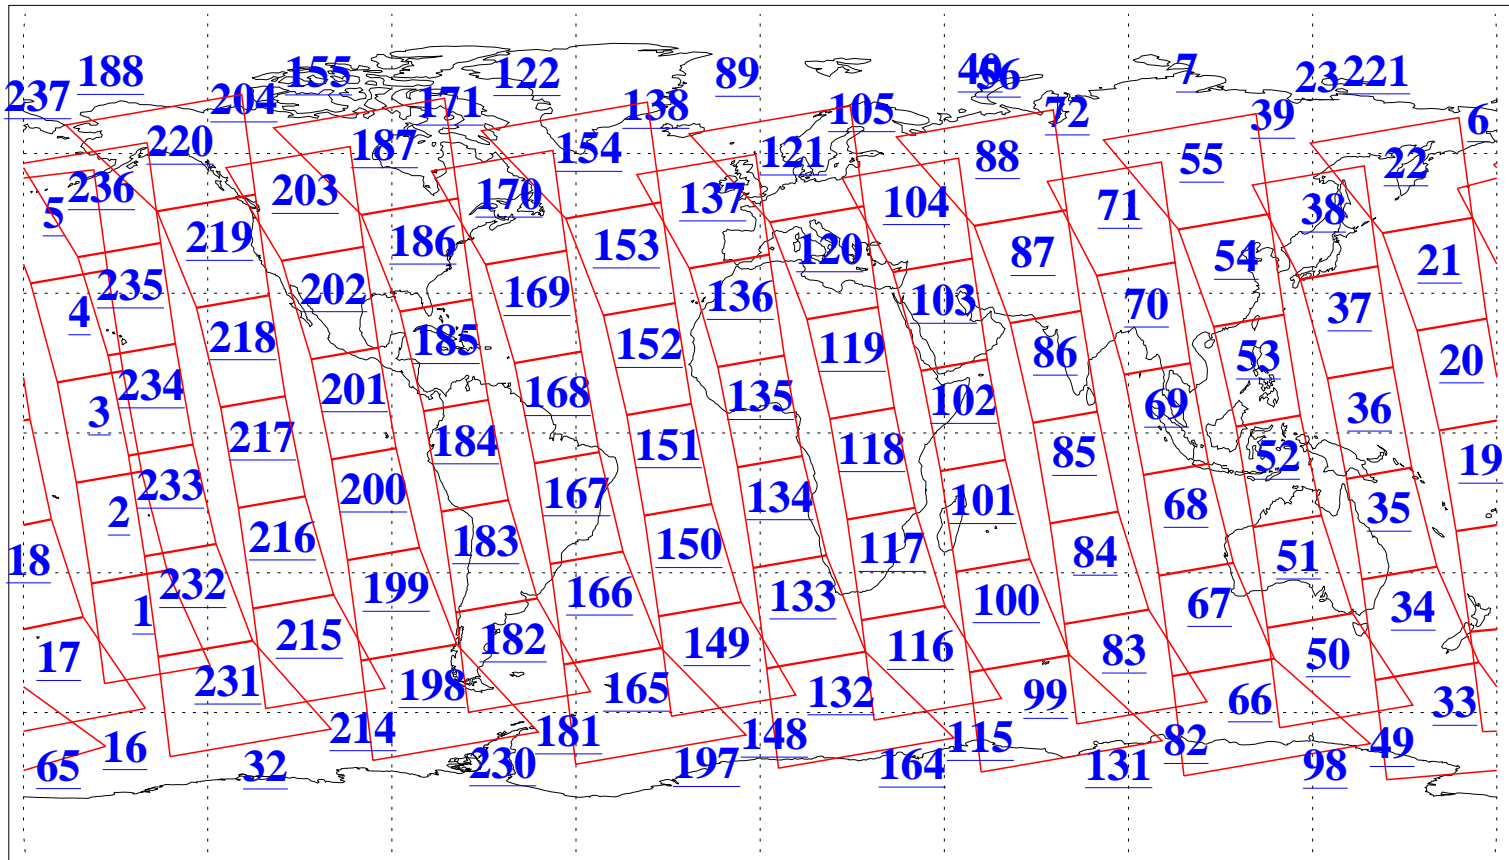

L1B Availability  
AMSU Granules: 240  
HSB Granules: 0  
AIRS Granules: 238

25 Nov 2020  
DoY 330  
Aqua Day 6780  
Granules: 1 to 120

Granules: 121 to 240

Legend: AMSU Available, HSB Available, AIRS Available

L1B Availability  
 AMSU Granules: 240  
 HSB Granules: 0  
 AIRS Granules: 238

25 Nov 2020  
 DoY 330  
 Aqua Day 6780

Ascending Granules

Descending Granules

Legend: AMSU Available, *HSB Available*, *AIRS Available*

L1B Availability  
 AMSU Granules: 240  
 HSB Granules: 0  
 AIRS Granules: 238

25 Nov 2020  
 DoY 330  
 Aqua Day 6780

Northern Hemisphere Granules

Southern Hemisphere Granules

Legend: AMSU Available, ~~HSB Available~~, **AIRS Available**