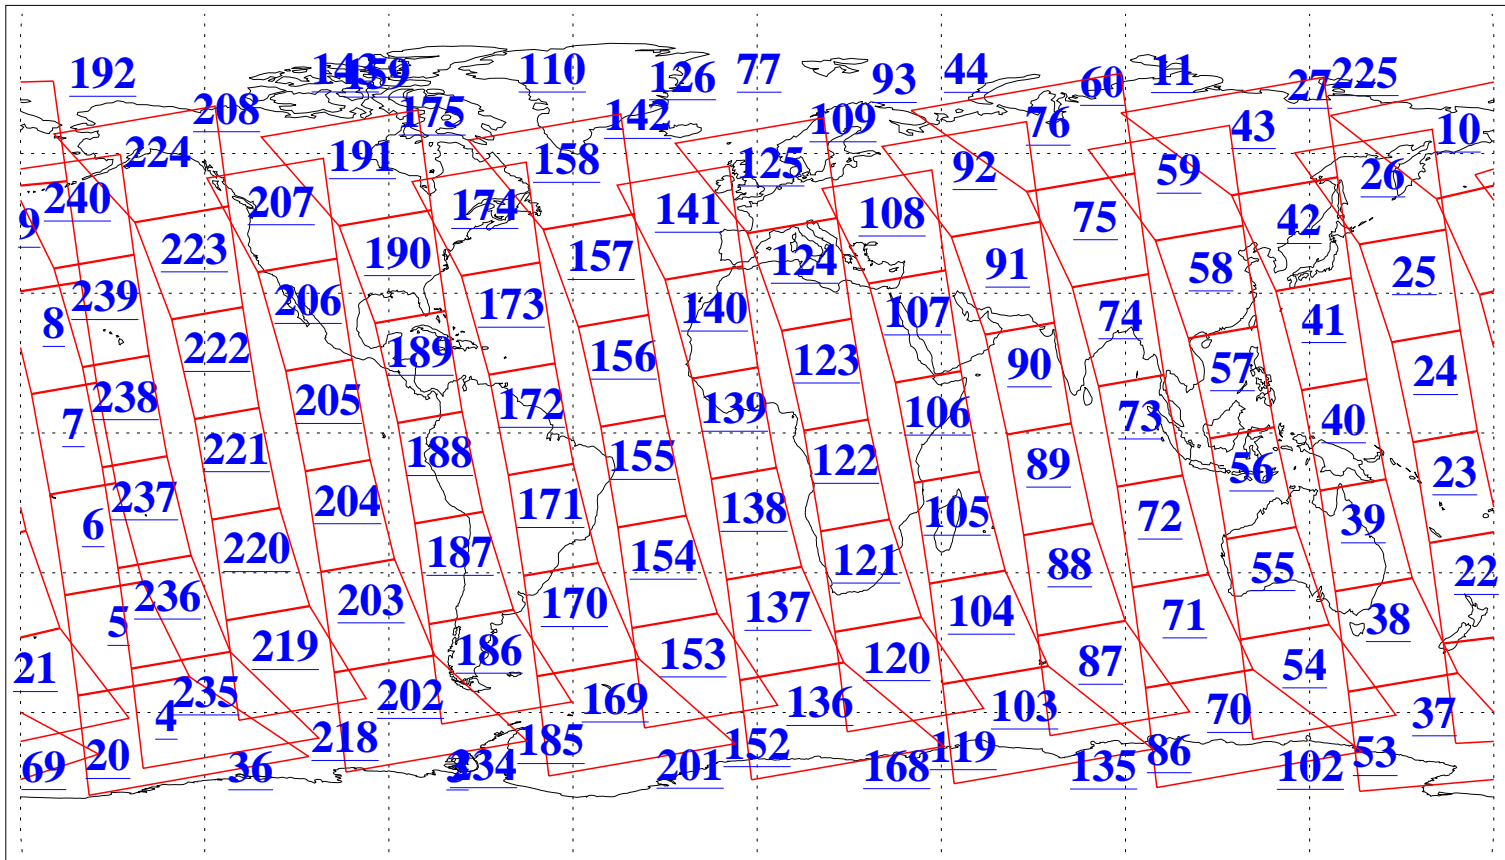

L1B Availability
AMSU Granules: 239
HSB Granules: 0
AIRS Granules: 240

21 Nov 2020
DoY 326
Aqua Day 6776
Granules: 1 to 120

Granules: 121 to 240

Legend: AMSU Available, HSB Available, AIRS Available

L1B Availability
 AMSU Granules: 239
 HSB Granules: 0
 AIRS Granules: 240

21 Nov 2020
 DoY 326
 Aqua Day 6776

Ascending Granules

Descending Granules

Legend: AMSU Available, *HSB Available*, AIRS Available

L1B Availability
 AMSU Granules: 239
 HSB Granules: 0
 AIRS Granules: 240

21 Nov 2020
 DoY 326
 Aqua Day 6776

Northern Hemisphere Granules

Southern Hemisphere Granules

Legend: AMSU Available, HSB Available, **AIRS Available**