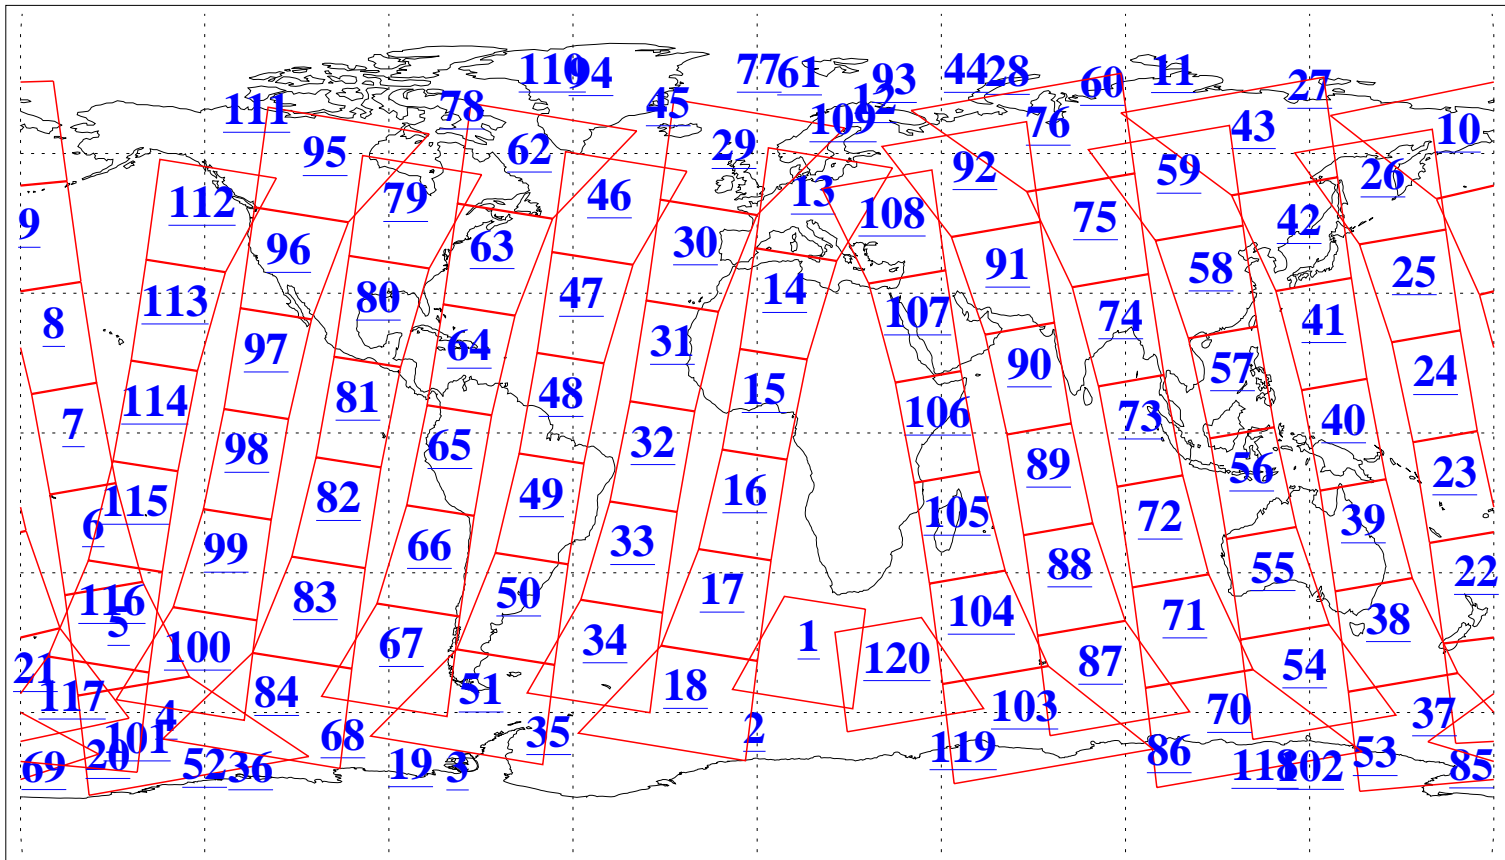

L1B Availability
AMSU Granules: 239
HSB Granules: 0
AIRS Granules: 240

21 Nov 2020
DoY 326
Aqua Day 6776
Granules: 1 to 120

Granules: 121 to 240

Legend: AMSU Available, HSB Available, AIRS Available

L1B Availability
 AMSU Granules: 239
 HSB Granules: 0
 AIRS Granules: 240

21 Nov 2020
 DoY 326
 Aqua Day 6776

Ascending Granules

Descending Granules

Legend: AMSU Available, *HSB Available*, AIRS Available

L1B Availability
 AMSU Granules: 239
 HSB Granules: 0
 AIRS Granules: 240

21 Nov 2020
 DoY 326
 Aqua Day 6776

Northern Hemisphere Granules

Southern Hemisphere Granules

Legend: AMSU Available, HSB Available, **AIRS Available**