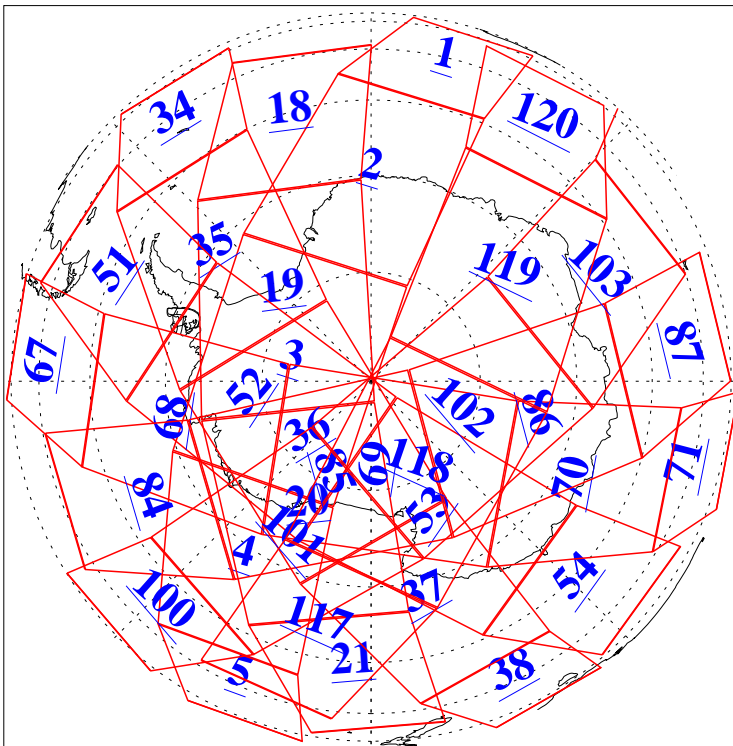

L1B Availability
AMSU Granules: 239
HSB Granules: 0
AIRS Granules: 240

21 Nov 2020
DoY 326
Aqua Day 6776
Granules: 1 to 120

Granules: 121 to 240

Legend: AMSU Available, HSB Available, AIRS Available

L1B Availability
 AMSU Granules: 239
 HSB Granules: 0
 AIRS Granules: 240

21 Nov 2020
 DoY 326
 Aqua Day 6776

Ascending Granules

Descending Granules

Legend: AMSU Available, *HSB Available*, AIRS Available

L1B Availability
 AMSU Granules: 239
 HSB Granules: 0
 AIRS Granules: 240

21 Nov 2020
 DoY 326
 Aqua Day 6776

Northern Hemisphere Granules

Southern Hemisphere Granules

Legend: AMSU Available, HSB Available, **AIRS Available**