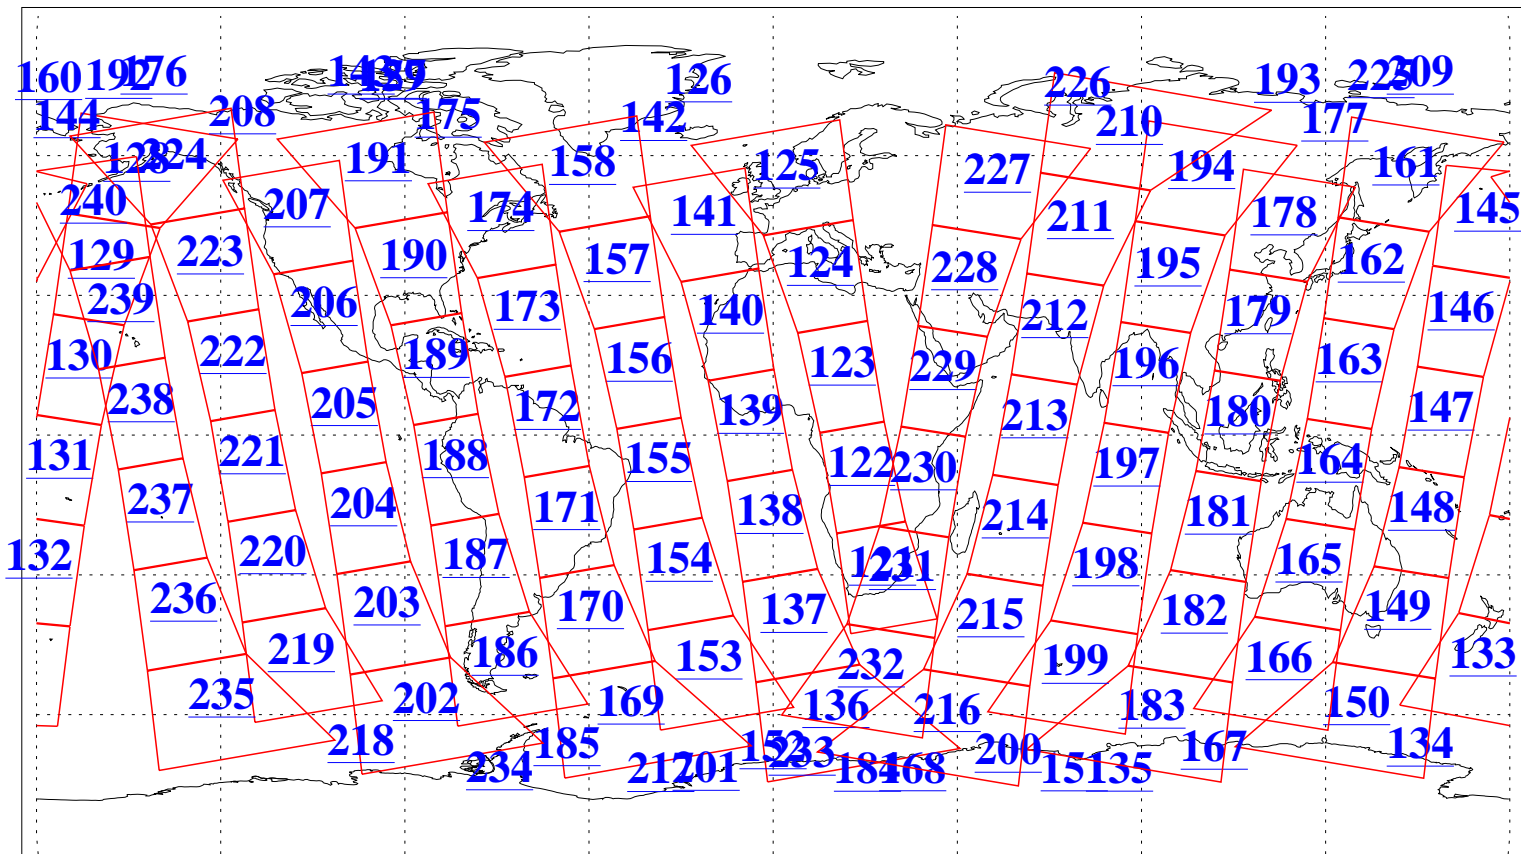

L1B Availability
AMSU Granules: 239
HSB Granules: 0
AIRS Granules: 240

21 Nov 2020
DoY 326
Aqua Day 6776
Granules: 1 to 120

Granules: 121 to 240

Legend: AMSU Available, HSB Available, AIRS Available

L1B Availability
 AMSU Granules: 239
 HSB Granules: 0
 AIRS Granules: 240

21 Nov 2020
 DoY 326
 Aqua Day 6776

Ascending Granules

Descending Granules

Legend: AMSU Available, *HSB Available*, AIRS Available

L1B Availability
 AMSU Granules: 239
 HSB Granules: 0
 AIRS Granules: 240

21 Nov 2020
 DoY 326
 Aqua Day 6776

Northern Hemisphere Granules

Southern Hemisphere Granules

Legend: AMSU Available, HSB Available, **AIRS Available**