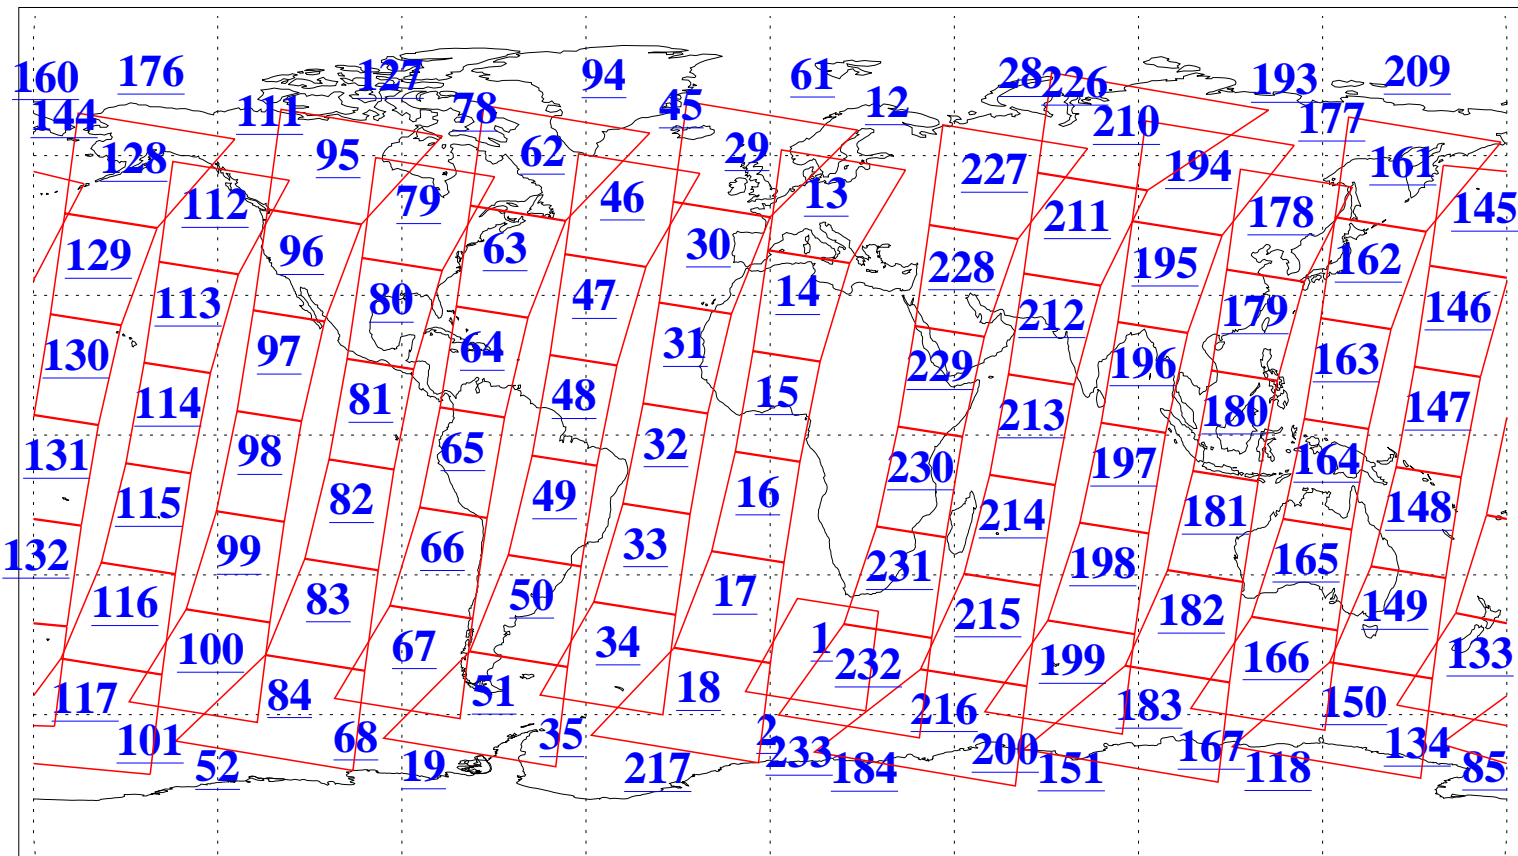

L1B Availability
AMSU Granules: 239
HSB Granules: 0
AIRS Granules: 240

21 Nov 2020
DoY 326
Aqua Day 6776
Granules: 1 to 120

Granules: 121 to 240

Legend: AMSU Available, HSB Available, AIRS Available

L1B Availability
 AMSU Granules: 239
 HSB Granules: 0
 AIRS Granules: 240

21 Nov 2020
 DoY 326
 Aqua Day 6776

Ascending Granules

Descending Granules

Legend: AMSU Available, *HSB Available*, AIRS Available

L1B Availability
 AMSU Granules: 239
 HSB Granules: 0
 AIRS Granules: 240

21 Nov 2020
 DoY 326
 Aqua Day 6776

Northern Hemisphere Granules

Southern Hemisphere Granules

Legend: AMSU Available, HSB Available, **AIRS Available**