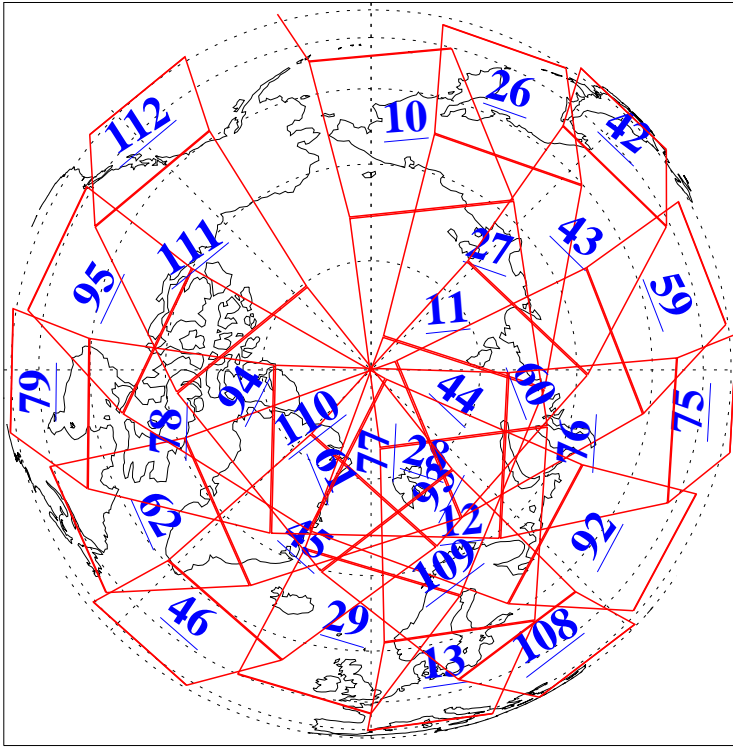

L1B Availability
AMSU Granules: 239
HSB Granules: 0
AIRS Granules: 240

21 Nov 2020
DoY 326
Aqua Day 6776
Granules: 1 to 120

Granules: 121 to 240

Legend: AMSU Available, HSB Available, AIRS Available

L1B Availability
 AMSU Granules: 239
 HSB Granules: 0
 AIRS Granules: 240

21 Nov 2020
 DoY 326
 Aqua Day 6776

Ascending Granules

Descending Granules

Legend: AMSU Available, *HSB Available*, AIRS Available

L1B Availability
 AMSU Granules: 239
 HSB Granules: 0
 AIRS Granules: 240

21 Nov 2020
 DoY 326
 Aqua Day 6776

Northern Hemisphere Granules

Southern Hemisphere Granules

Legend: AMSU Available, HSB Available, **AIRS Available**