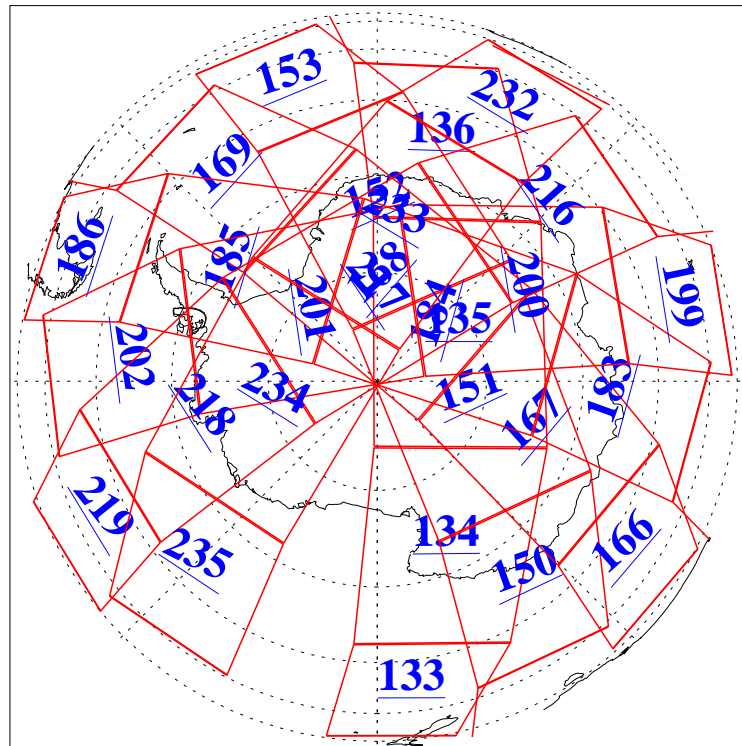

21 Nov 2020
 DoY 326
 Aqua Day 6776

Ascending Granules

Descending Granules

Legend: AMSU Available, *HSB Available*, AIRS Available

L1B Availability
 AMSU Granules: 239
 HSB Granules: 0
 AIRS Granules: 240

21 Nov 2020
 DoY 326
 Aqua Day 6776

Northern Hemisphere Granules

Southern Hemisphere Granules

Legend: AMSU Available, HSB Available, **AIRS Available**