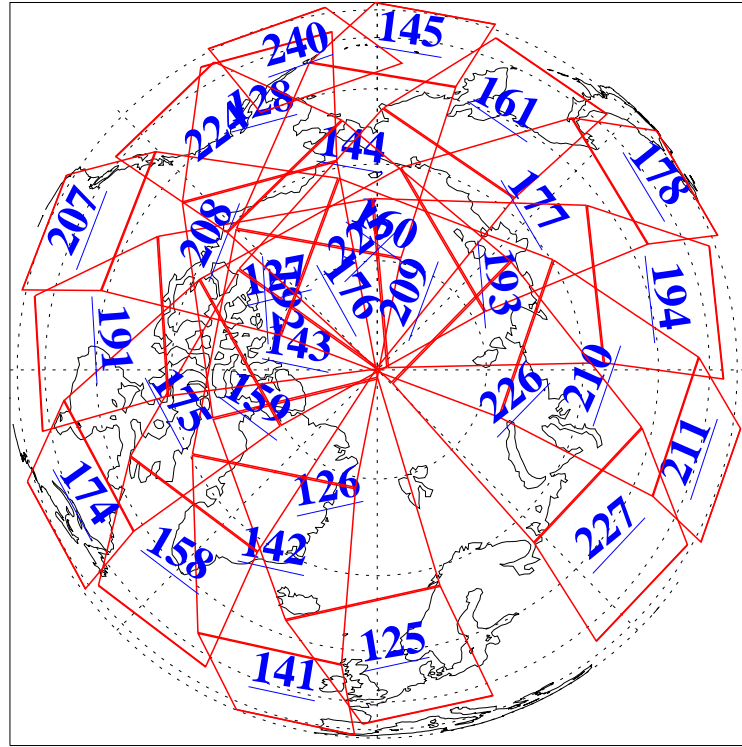

L1B Availability
AMSU Granules: 239
HSB Granules: 0
AIRS Granules: 240

21 Nov 2020
DoY 326
Aqua Day 6776

Northern Hemisphere Granules

Southern Hemisphere Granules