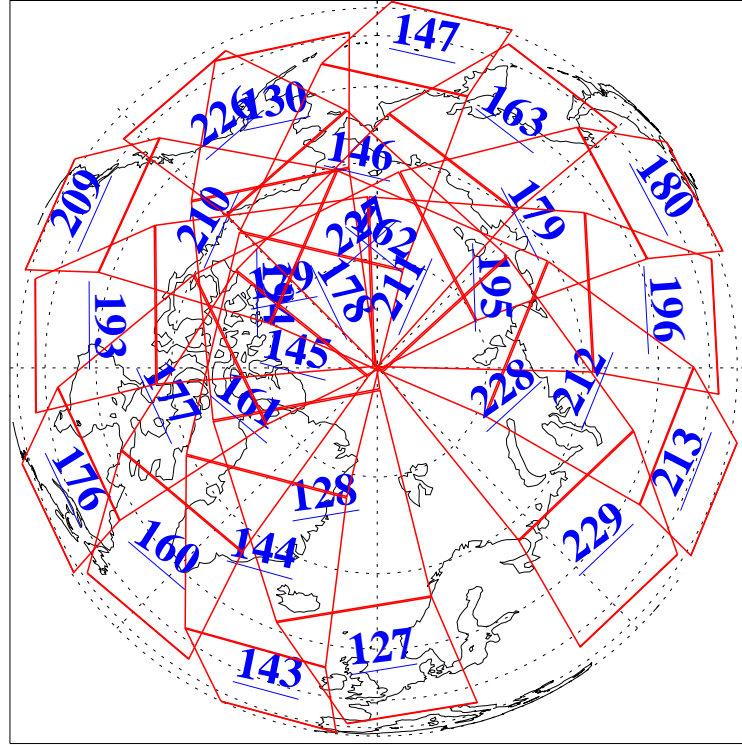

L1B Availability
AMSU Granules: 240
HSB Granules: 0
AIRS Granules: 240

19 Nov 2020
DoY 324
Aqua Day 6774

Northern Hemisphere Granules

Southern Hemisphere Granules