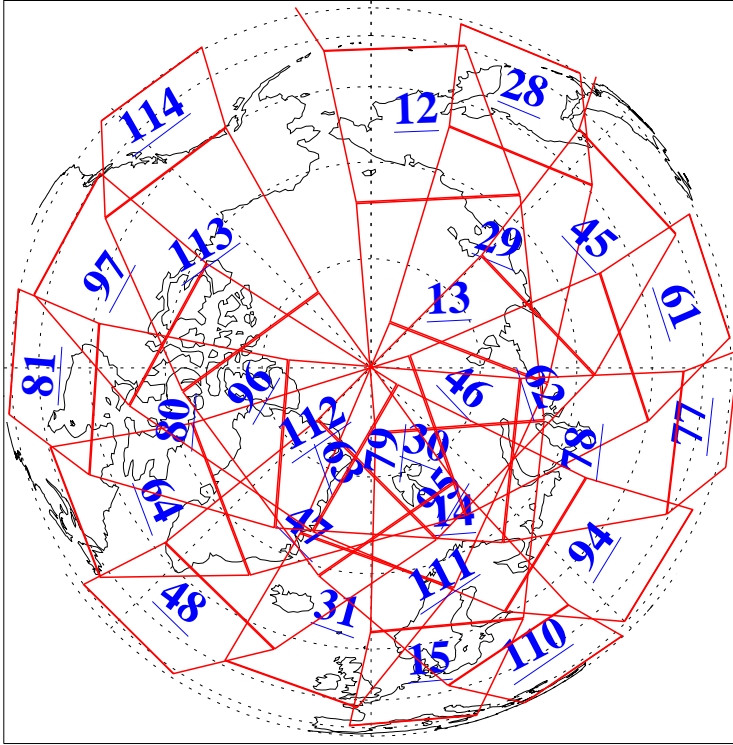

L1B Availability
AMSU Granules: 240
HSB Granules: 0
AIRS Granules: 240

19 Nov 2020
DoY 324
Aqua Day 6774
Granules: 1 to 120

Granules: 121 to 240

Legend: AMSU Available, *HSB Available*, *AIRS Available*

L1B Availability
 AMSU Granules: 240
 HSB Granules: 0
 AIRS Granules: 240

19 Nov 2020
 DoY 324
 Aqua Day 6774

Ascending Granules

Descending Granules

Legend: AMSU Available, *HSB Available*, *AIRS Available*

L1B Availability
 AMSU Granules: 240
 HSB Granules: 0
 AIRS Granules: 240

19 Nov 2020
 DoY 324
 Aqua Day 6774

Northern Hemisphere Granules

Southern Hemisphere Granules

Legend: AMSU Available, HSB Available, **AIRS Available**