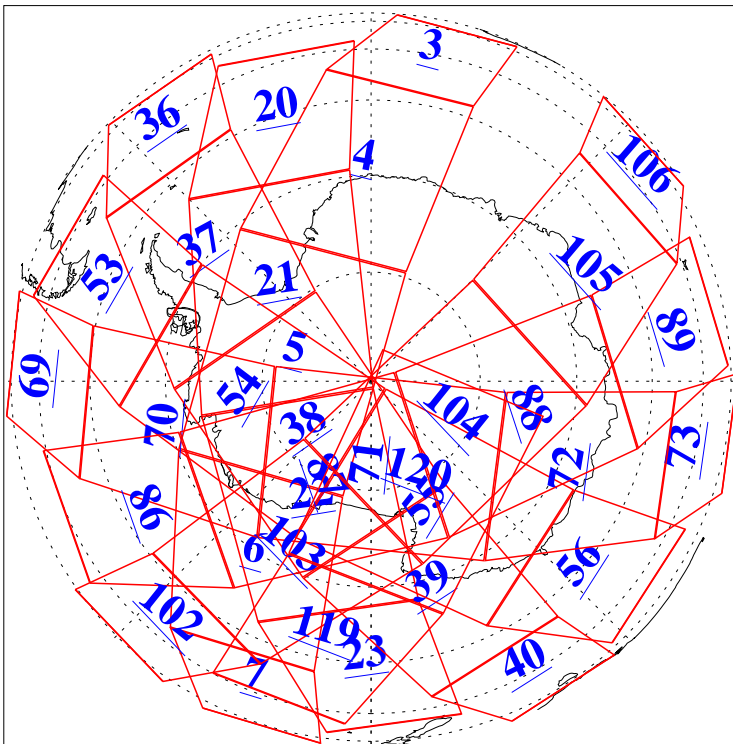

Legend: AMSU Available, HSB Available, **AIRS Available**