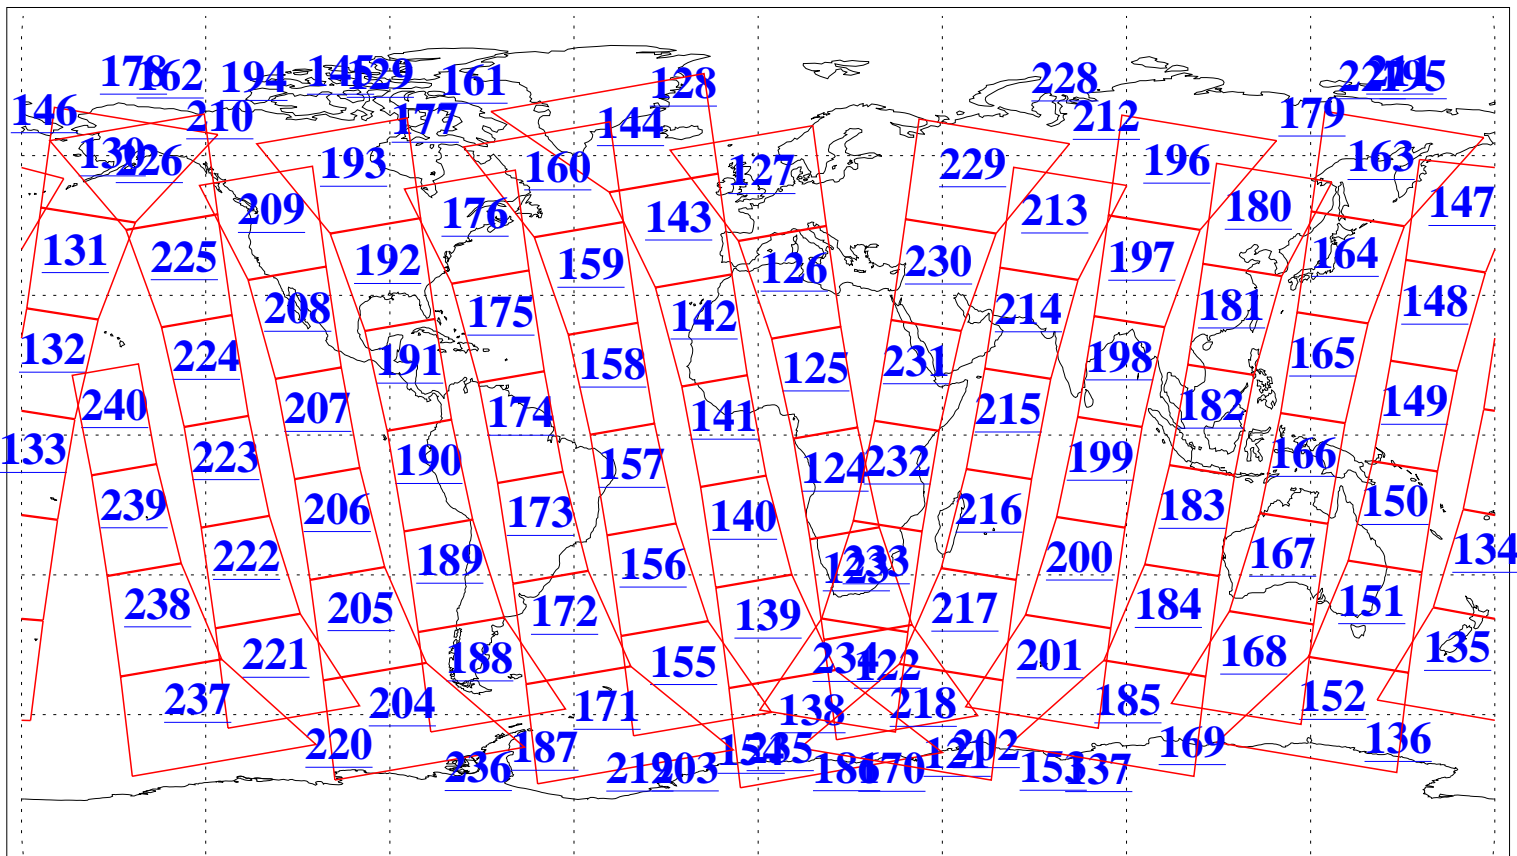

L1B Availability
AMSU Granules: 240
HSB Granules: 0
AIRS Granules: 240

19 Nov 2020
DoY 324
Aqua Day 6774
Granules: 1 to 120

Granules: 121 to 240

Legend: AMSU Available, *HSB Available*, *AIRS Available*

L1B Availability
 AMSU Granules: 240
 HSB Granules: 0
 AIRS Granules: 240

19 Nov 2020
 DoY 324
 Aqua Day 6774

Ascending Granules

Descending Granules

Legend: AMSU Available, *HSB Available*, *AIRS Available*

L1B Availability
 AMSU Granules: 240
 HSB Granules: 0
 AIRS Granules: 240

19 Nov 2020
 DoY 324
 Aqua Day 6774

Northern Hemisphere Granules

Southern Hemisphere Granules

Legend: AMSU Available, HSB Available, **AIRS Available**