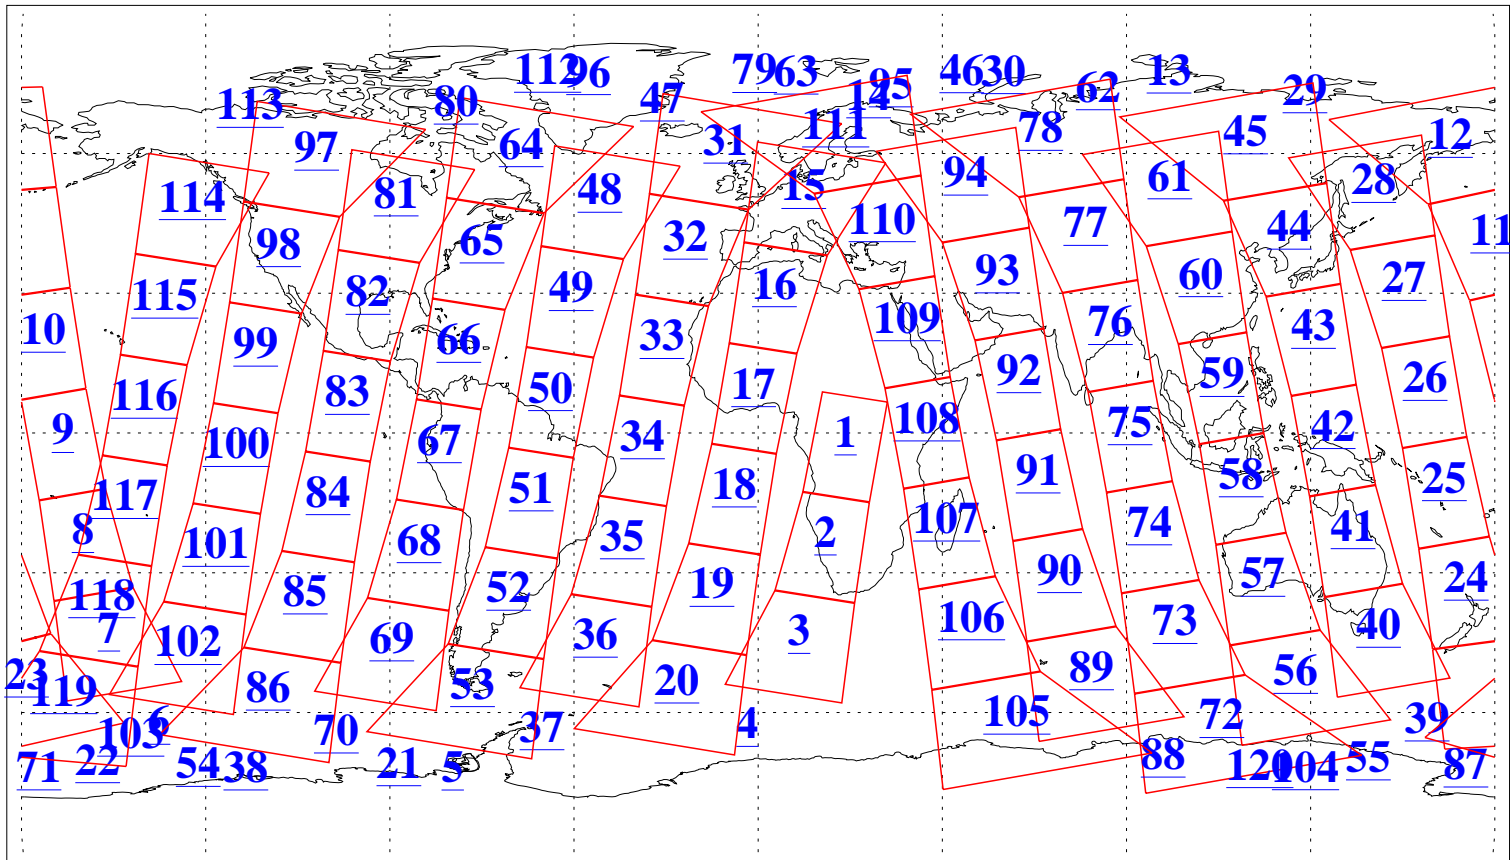

L1B Availability
AMSU Granules: 240
HSB Granules: 0
AIRS Granules: 240

19 Nov 2020
DoY 324
Aqua Day 6774
Granules: 1 to 120

Granules: 121 to 240

Legend: AMSU Available, *HSB Available*, *AIRS Available*

L1B Availability
 AMSU Granules: 240
 HSB Granules: 0
 AIRS Granules: 240

19 Nov 2020
 DoY 324
 Aqua Day 6774

Ascending Granules

Descending Granules

Legend: AMSU Available, *HSB Available*, *AIRS Available*

L1B Availability
 AMSU Granules: 240
 HSB Granules: 0
 AIRS Granules: 240

19 Nov 2020
 DoY 324
 Aqua Day 6774

Northern Hemisphere Granules

Southern Hemisphere Granules

Legend: AMSU Available, HSB Available, **AIRS Available**