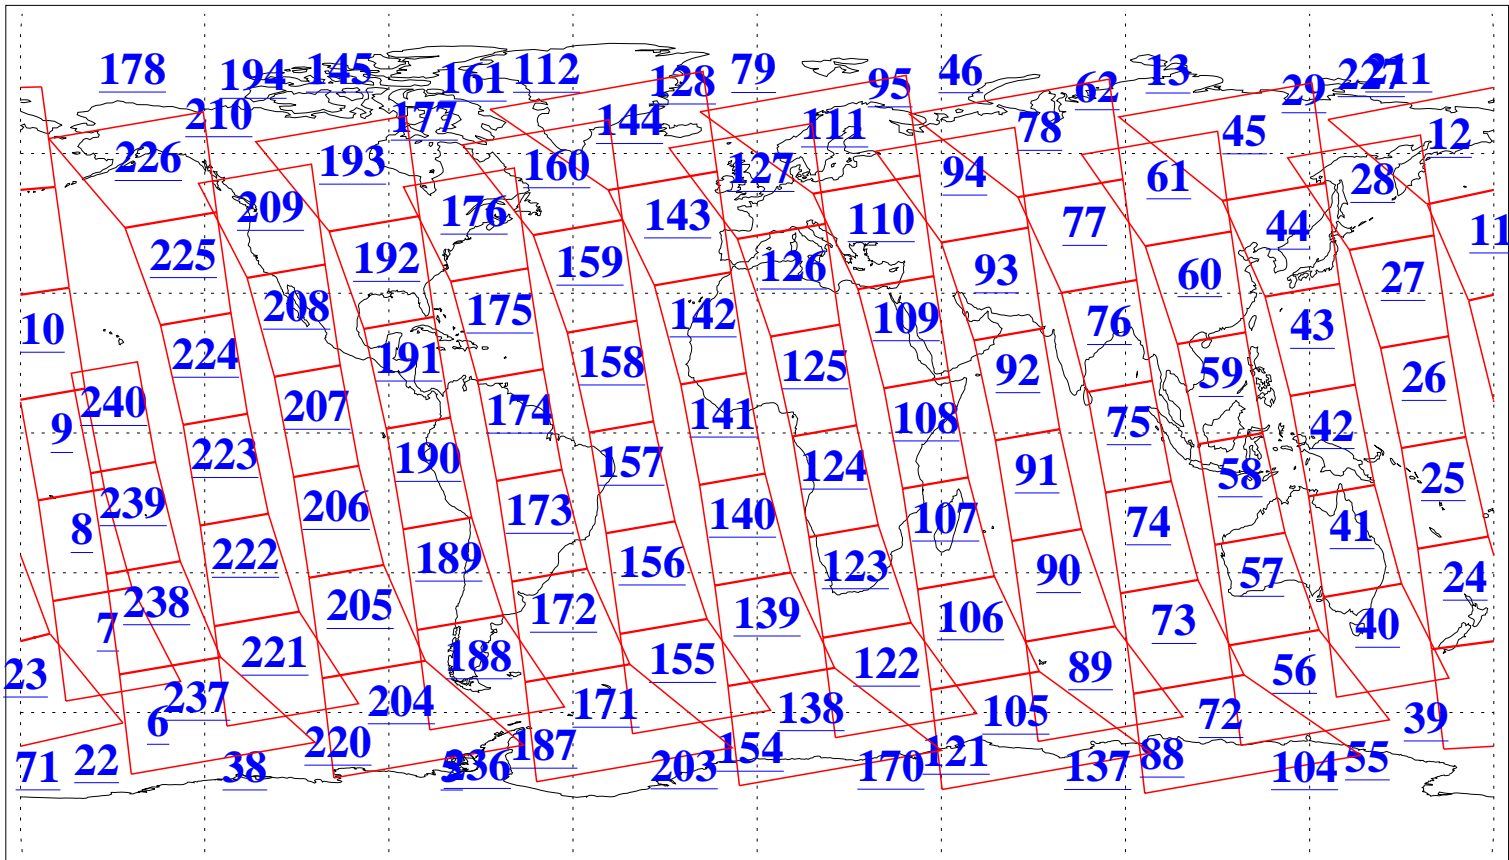

L1B Availability
AMSU Granules: 240
HSB Granules: 0
AIRS Granules: 240

19 Nov 2020
DoY 324
Aqua Day 6774
Granules: 1 to 120

Granules: 121 to 240

Legend: AMSU Available, *HSB Available*, *AIRS Available*

L1B Availability
 AMSU Granules: 240
 HSB Granules: 0
 AIRS Granules: 240

19 Nov 2020
 DoY 324
 Aqua Day 6774

Ascending Granules

Descending Granules

Legend: AMSU Available, *HSB Available*, *AIRS Available*

L1B Availability
 AMSU Granules: 240
 HSB Granules: 0
 AIRS Granules: 240

19 Nov 2020
 DoY 324
 Aqua Day 6774

Northern Hemisphere Granules

Southern Hemisphere Granules

Legend: AMSU Available, HSB Available, **AIRS Available**