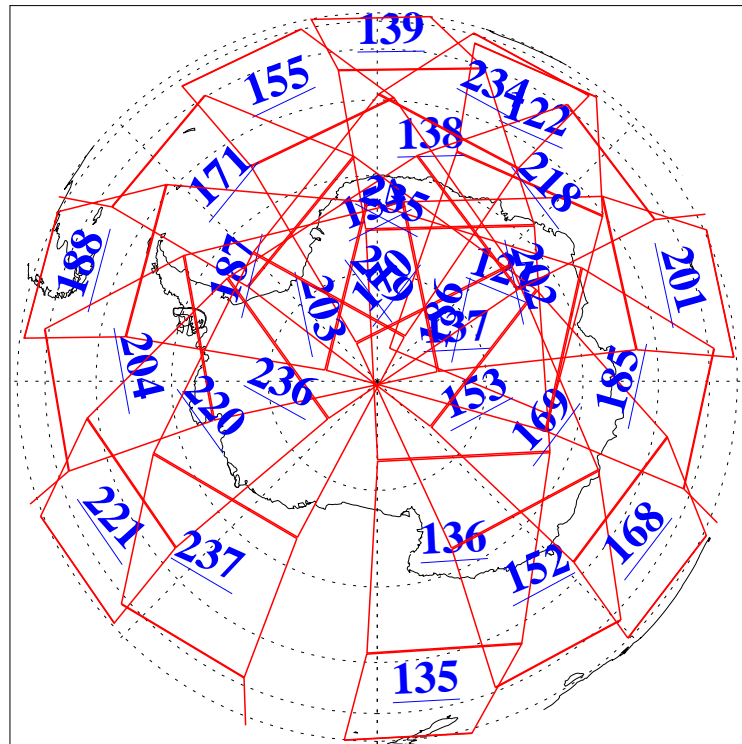

19 Nov 2020
 DoY 324
 Aqua Day 6774

Ascending Granules

Descending Granules

Legend: AMSU Available, *HSB Available*, *AIRS Available*

L1B Availability
 AMSU Granules: 240
 HSB Granules: 0
 AIRS Granules: 240

19 Nov 2020
 DoY 324
 Aqua Day 6774

Northern Hemisphere Granules

Southern Hemisphere Granules

Legend: AMSU Available, HSB Available, **AIRS Available**