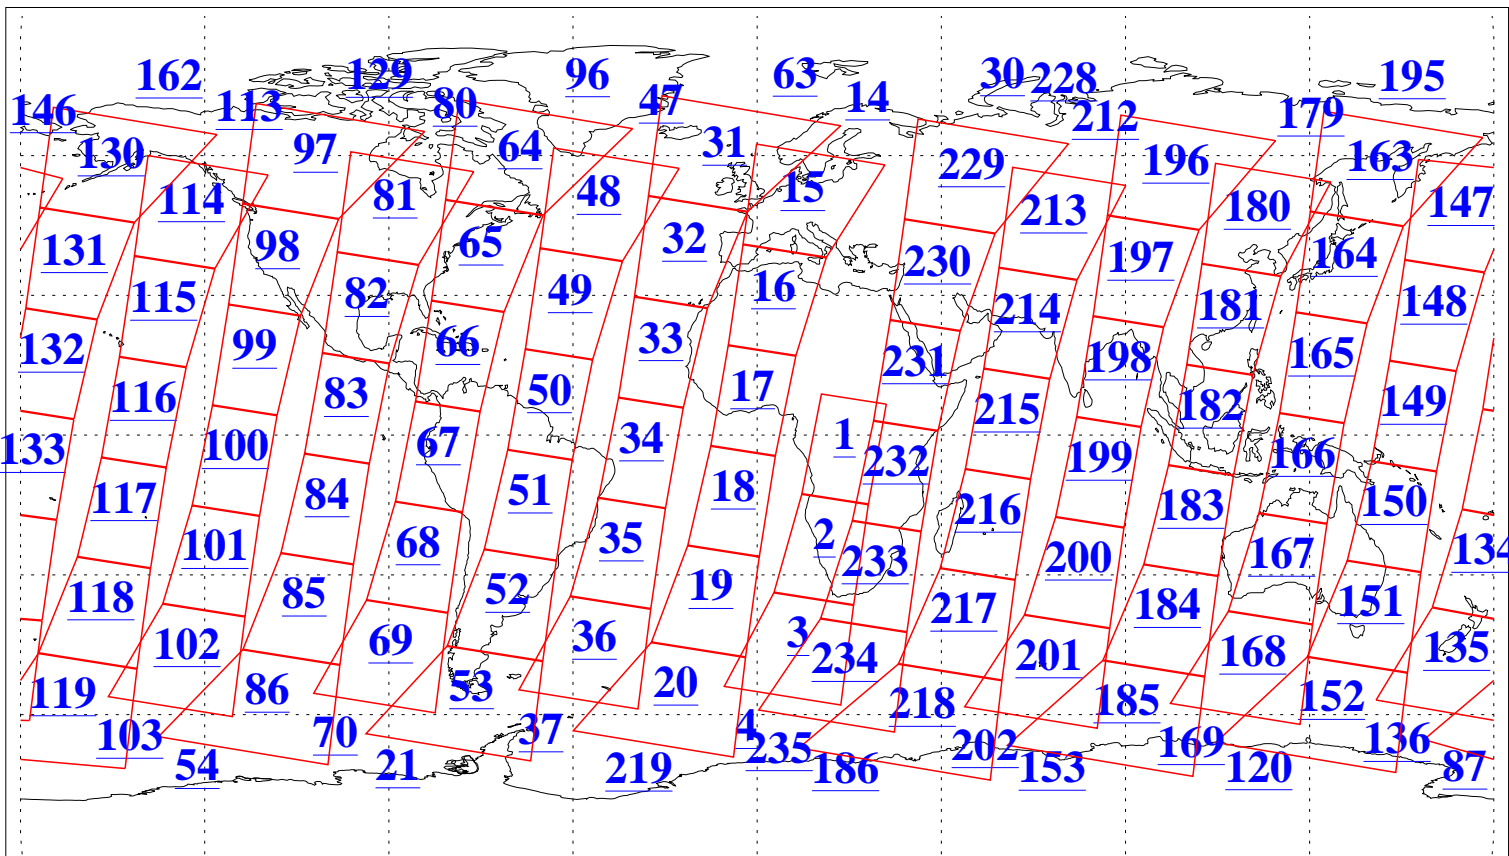

L1B Availability
AMSU Granules: 240
HSB Granules: 0
AIRS Granules: 240

19 Nov 2020
DoY 324
Aqua Day 6774
Granules: 1 to 120

Granules: 121 to 240

Legend: AMSU Available, *HSB Available*, *AIRS Available*

L1B Availability
 AMSU Granules: 240
 HSB Granules: 0
 AIRS Granules: 240

19 Nov 2020
 DoY 324
 Aqua Day 6774

Ascending Granules

Descending Granules

Legend: AMSU Available, *HSB Available*, *AIRS Available*

L1B Availability
 AMSU Granules: 240
 HSB Granules: 0
 AIRS Granules: 240

19 Nov 2020
 DoY 324
 Aqua Day 6774

Northern Hemisphere Granules

Southern Hemisphere Granules

Legend: AMSU Available, HSB Available, **AIRS Available**