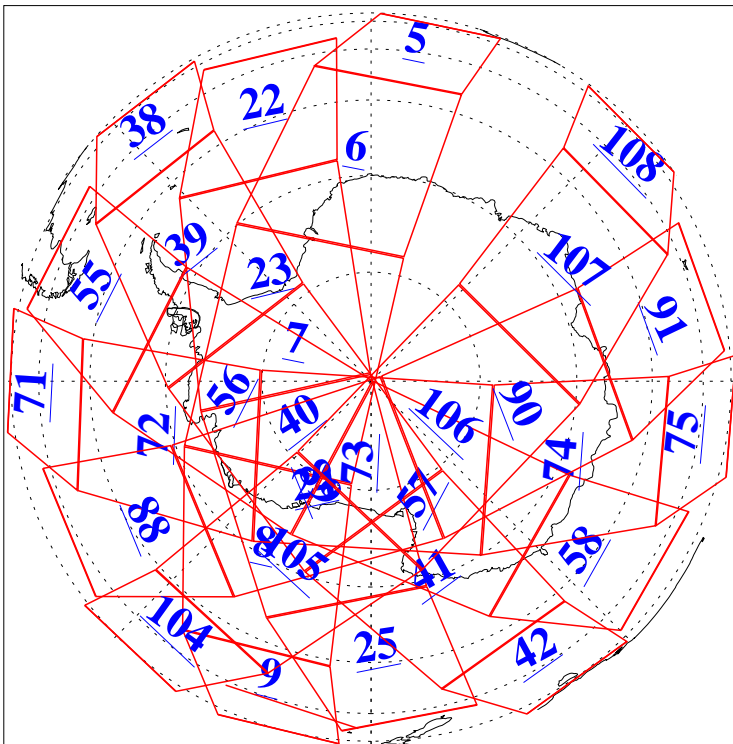

L1B Availability
AMSU Granules: 240
HSB Granules: 0
AIRS Granules: 240

17 Nov 2020
DoY 322
Aqua Day 6772
Granules: 1 to 120

Granules: 121 to 240

Legend: AMSU Available, HSB Available, AIRS Available

L1B Availability
 AMSU Granules: 240
 HSB Granules: 0
 AIRS Granules: 240

17 Nov 2020
 DoY 322
 Aqua Day 6772

Ascending Granules

Descending Granules

Legend: AMSU Available, *HSB Available*, AIRS Available

L1B Availability
 AMSU Granules: 240
 HSB Granules: 0
 AIRS Granules: 240

17 Nov 2020
 DoY 322
 Aqua Day 6772

Northern Hemisphere Granules

Southern Hemisphere Granules

Legend: AMSU Available, HSB Available, **AIRS Available**