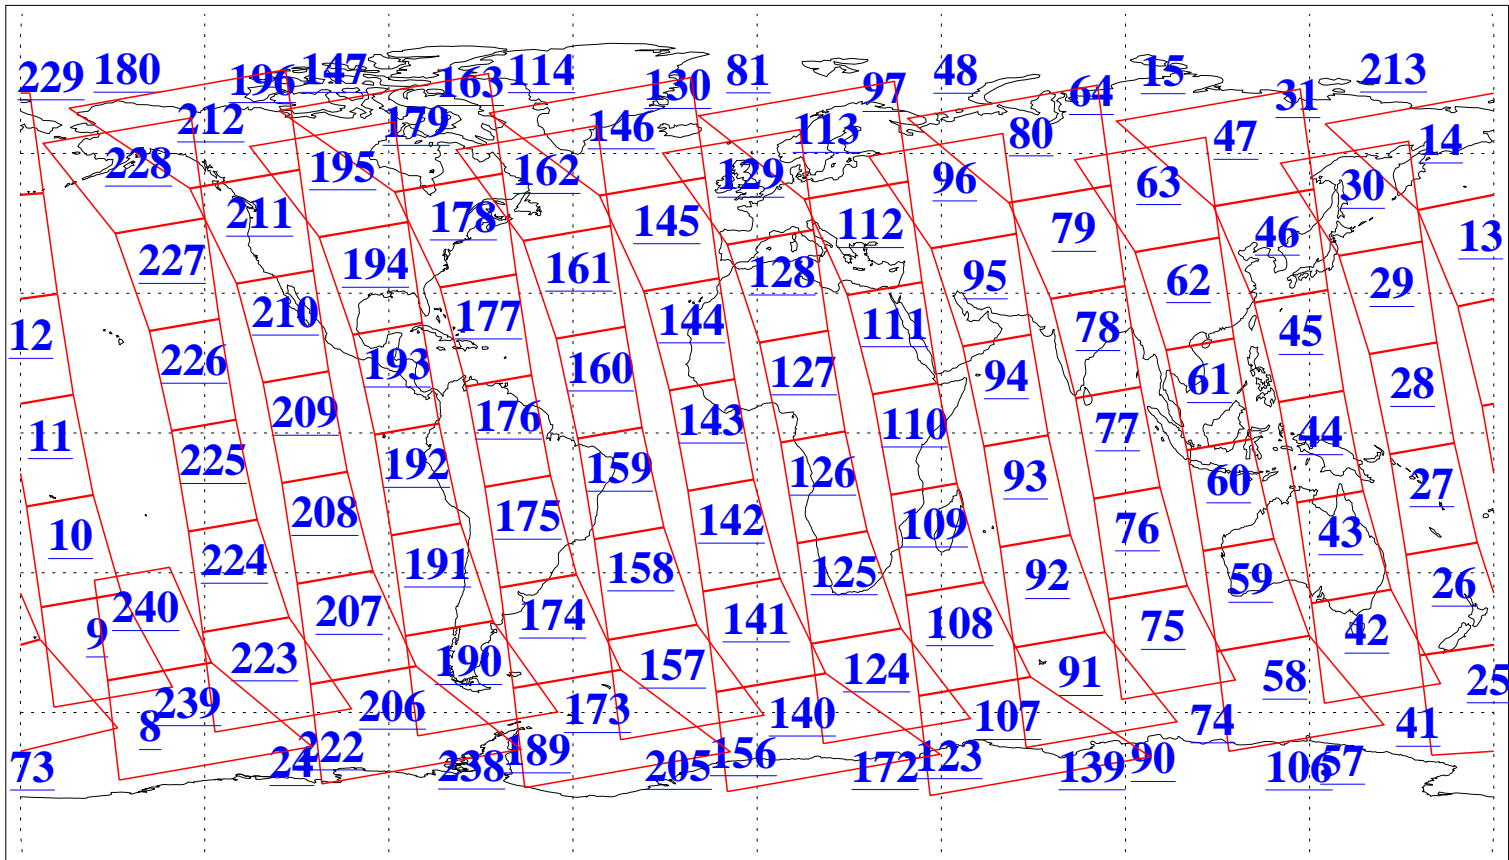

L1B Availability
AMSU Granules: 240
HSB Granules: 0
AIRS Granules: 240

17 Nov 2020
DoY 322
Aqua Day 6772
Granules: 1 to 120

Granules: 121 to 240

Legend: AMSU Available, HSB Available, AIRS Available

L1B Availability
 AMSU Granules: 240
 HSB Granules: 0
 AIRS Granules: 240

17 Nov 2020
 DoY 322
 Aqua Day 6772

Ascending Granules

Descending Granules

Legend: AMSU Available, *HSB Available*, AIRS Available

L1B Availability
 AMSU Granules: 240
 HSB Granules: 0
 AIRS Granules: 240