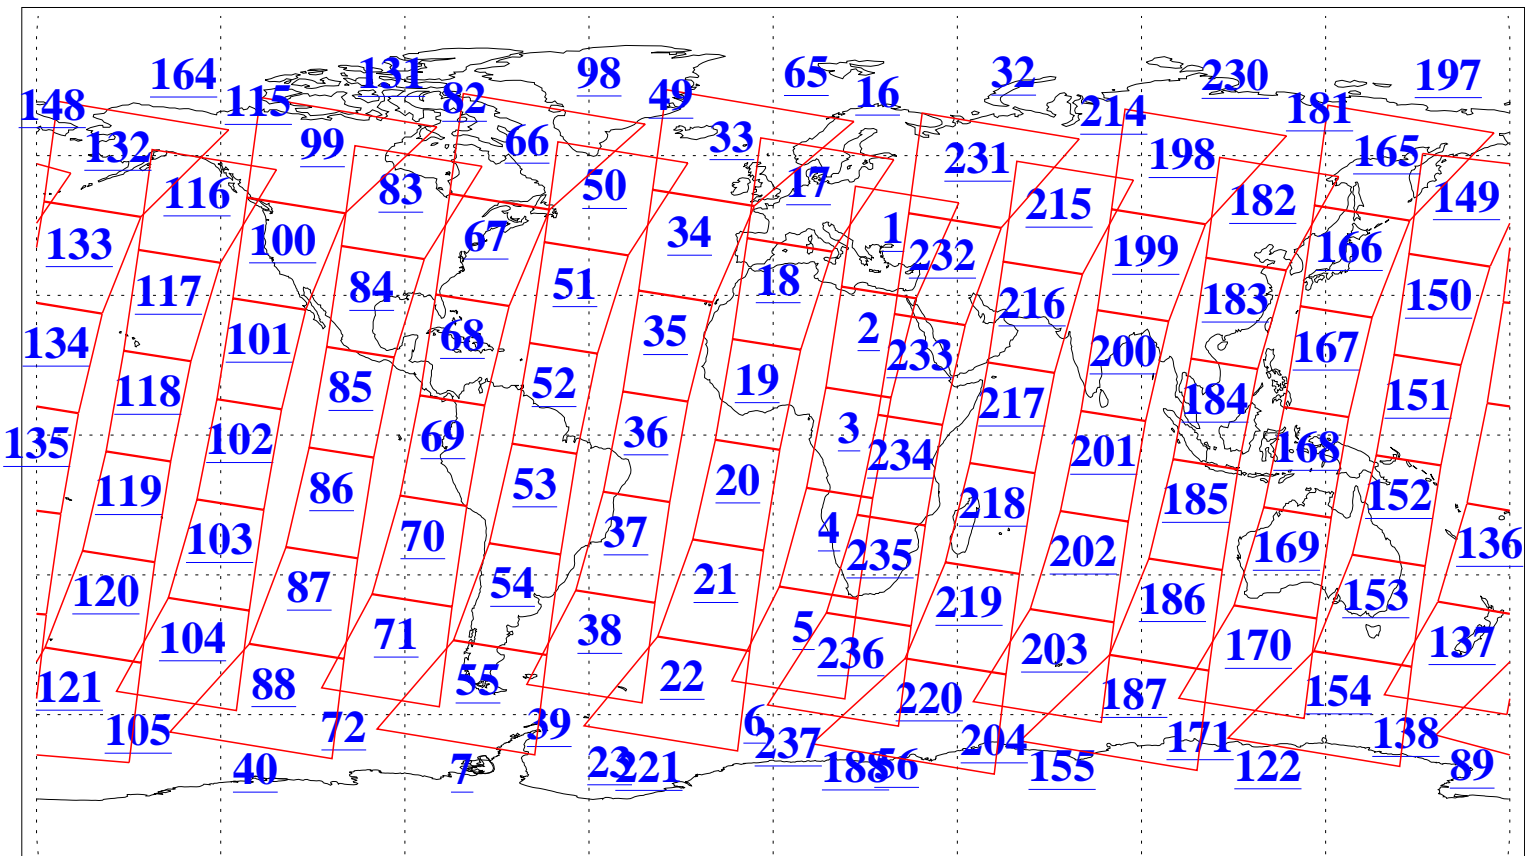

L1B Availability
AMSU Granules: 240
HSB Granules: 0
AIRS Granules: 240

17 Nov 2020
DoY 322
Aqua Day 6772
Granules: 1 to 120

Granules: 121 to 240

Legend: AMSU Available, HSB Available, AIRS Available

L1B Availability
 AMSU Granules: 240
 HSB Granules: 0
 AIRS Granules: 240

17 Nov 2020
 DoY 322
 Aqua Day 6772

Ascending Granules

Descending Granules

Legend: AMSU Available, *HSB Available*, AIRS Available

L1B Availability
 AMSU Granules: 240
 HSB Granules: 0
 AIRS Granules: 240

17 Nov 2020
 DoY 322
 Aqua Day 6772

Northern Hemisphere Granules

Southern Hemisphere Granules

Legend: AMSU Available, HSB Available, **AIRS Available**