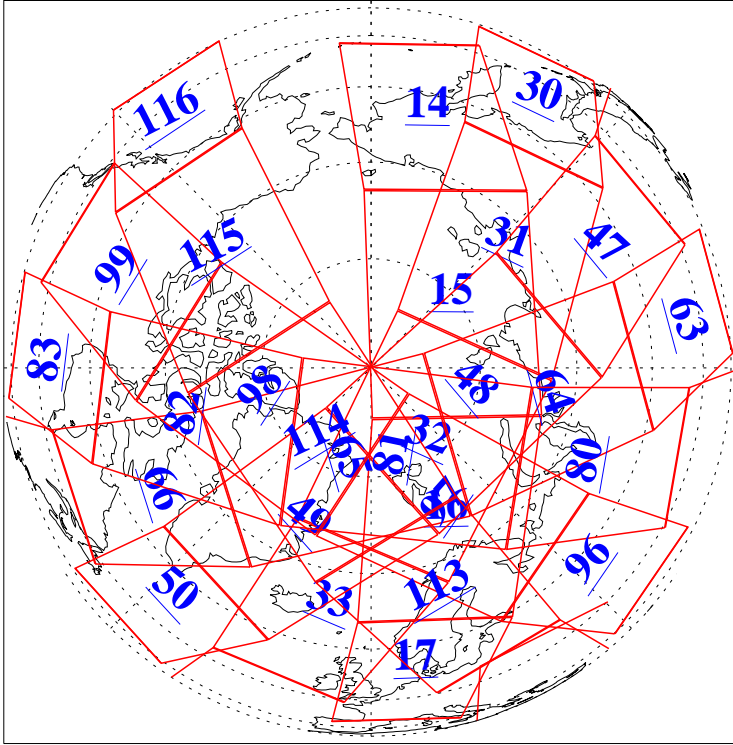

L1B Availability
AMSU Granules: 240
HSB Granules: 0
AIRS Granules: 240

17 Nov 2020
DoY 322
Aqua Day 6772
Granules: 1 to 120

Granules: 121 to 240

Legend: AMSU Available, HSB Available, AIRS Available

L1B Availability
 AMSU Granules: 240
 HSB Granules: 0
 AIRS Granules: 240

17 Nov 2020
 DoY 322
 Aqua Day 6772

Ascending Granules

Descending Granules

Legend: AMSU Available, *HSB Available*, AIRS Available

L1B Availability
 AMSU Granules: 240
 HSB Granules: 0
 AIRS Granules: 240

17 Nov 2020
 DoY 322
 Aqua Day 6772

Northern Hemisphere Granules

Southern Hemisphere Granules

Legend: AMSU Available, HSB Available, **AIRS Available**