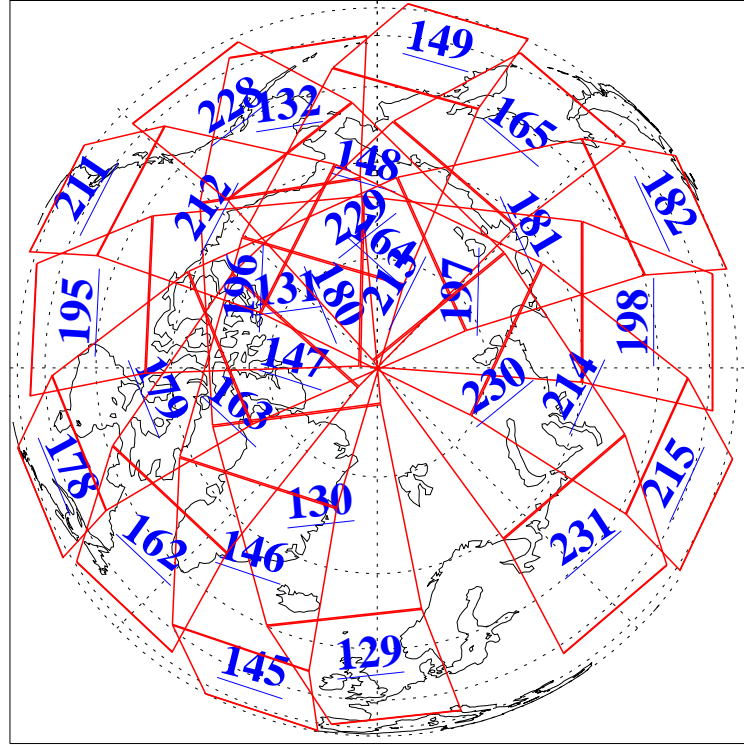

17 Nov 2020
 DoY 322
 Aqua Day 6772

Ascending Granules

Descending Granules

Legend: AMSU Available, *HSB Available*, AIRS Available

L1B Availability
 AMSU Granules: 240
 HSB Granules: 0
 AIRS Granules: 240

17 Nov 2020
 DoY 322
 Aqua Day 6772

Northern Hemisphere Granules

Southern Hemisphere Granules

Legend: AMSU Available, HSB Available, **AIRS Available**