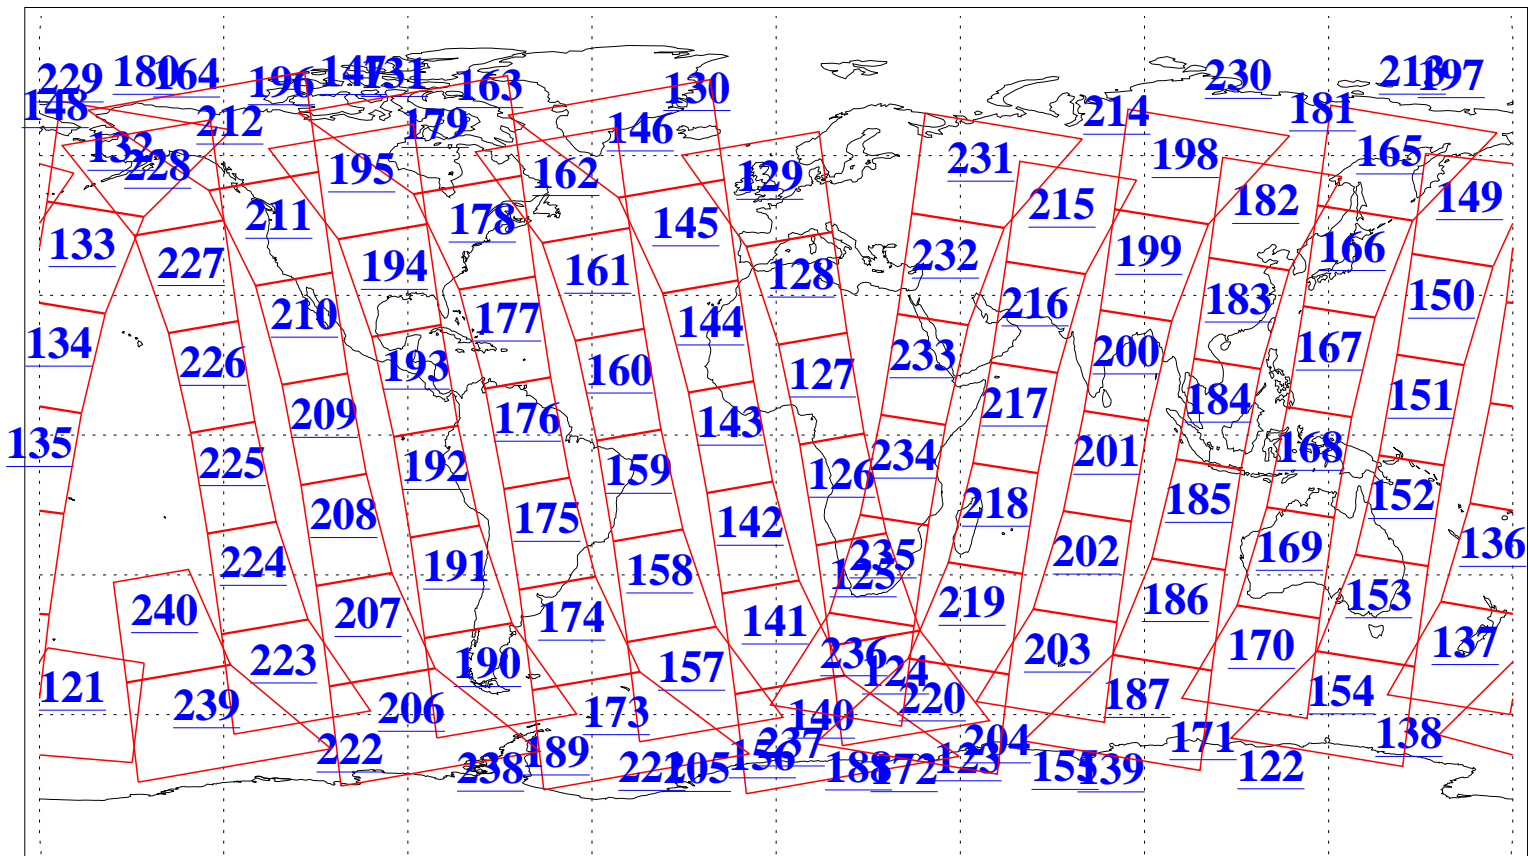

L1B Availability
AMSU Granules: 240
HSB Granules: 0
AIRS Granules: 240

17 Nov 2020
DoY 322
Aqua Day 6772
Granules: 1 to 120

Granules: 121 to 240

Legend: AMSU Available, HSB Available, AIRS Available

L1B Availability
 AMSU Granules: 240
 HSB Granules: 0
 AIRS Granules: 240

17 Nov 2020
 DoY 322
 Aqua Day 6772

Ascending Granules

Descending Granules

Legend: AMSU Available, *HSB Available*, AIRS Available

L1B Availability
 AMSU Granules: 240
 HSB Granules: 0
 AIRS Granules: 240

17 Nov 2020
 DoY 322
 Aqua Day 6772

Northern Hemisphere Granules

Southern Hemisphere Granules

Legend: AMSU Available, HSB Available, **AIRS Available**