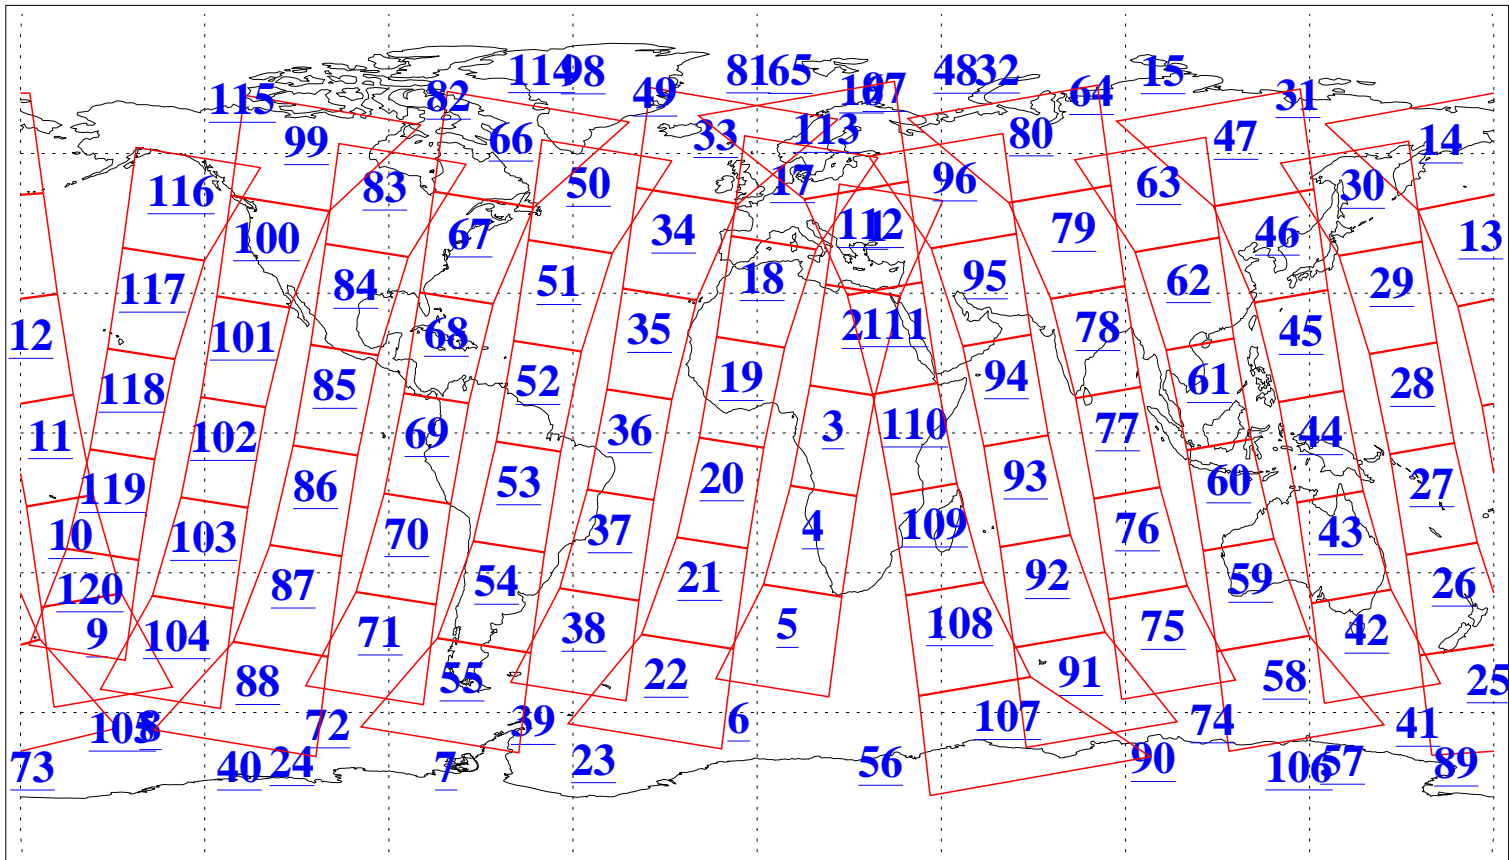

L1B Availability
AMSU Granules: 240
HSB Granules: 0
AIRS Granules: 240

17 Nov 2020
DoY 322
Aqua Day 6772
Granules: 1 to 120

Granules: 121 to 240

Legend: AMSU Available, HSB Available, AIRS Available

L1B Availability
 AMSU Granules: 240
 HSB Granules: 0
 AIRS Granules: 240

17 Nov 2020
 DoY 322
 Aqua Day 6772

Ascending Granules

Descending Granules

Legend: AMSU Available, *HSB Available*, AIRS Available

L1B Availability
 AMSU Granules: 240
 HSB Granules: 0
 AIRS Granules: 240

17 Nov 2020
 DoY 322
 Aqua Day 6772

Northern Hemisphere Granules

Southern Hemisphere Granules

Legend: AMSU Available, HSB Available, **AIRS Available**