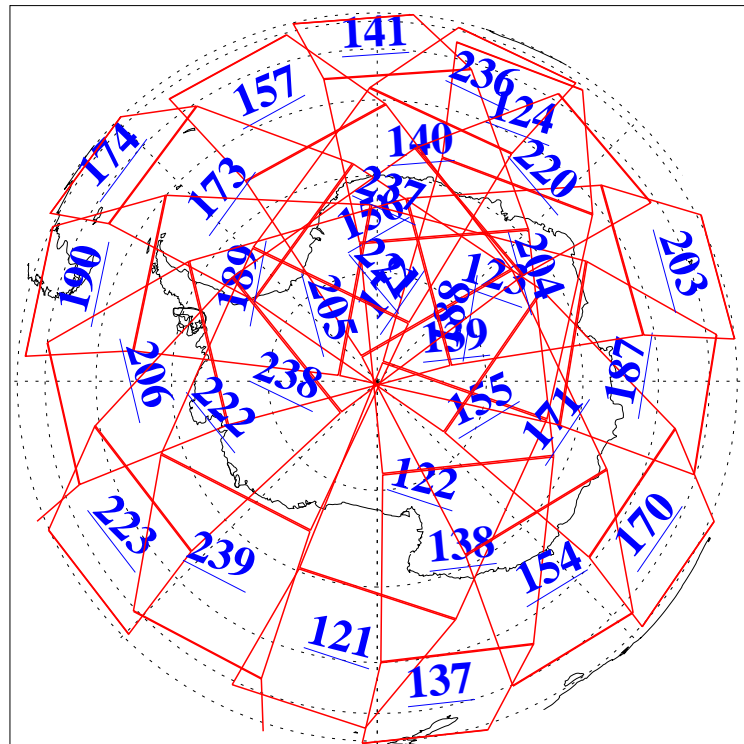

L1B Availability
AMSU Granules: 240
HSB Granules: 0
AIRS Granules: 240

17 Nov 2020
DoY 322
Aqua Day 6772
Granules: 1 to 120

Granules: 121 to 240

Legend: AMSU Available, HSB Available, AIRS Available

L1B Availability
 AMSU Granules: 240
 HSB Granules: 0
 AIRS Granules: 240

17 Nov 2020
 DoY 322
 Aqua Day 6772

Ascending Granules

Descending Granules

Legend: AMSU Available, *HSB Available*, AIRS Available

L1B Availability
 AMSU Granules: 240
 HSB Granules: 0
 AIRS Granules: 240

17 Nov 2020
 DoY 322
 Aqua Day 6772

Northern Hemisphere Granules

Southern Hemisphere Granules

Legend: AMSU Available, HSB Available, **AIRS Available**