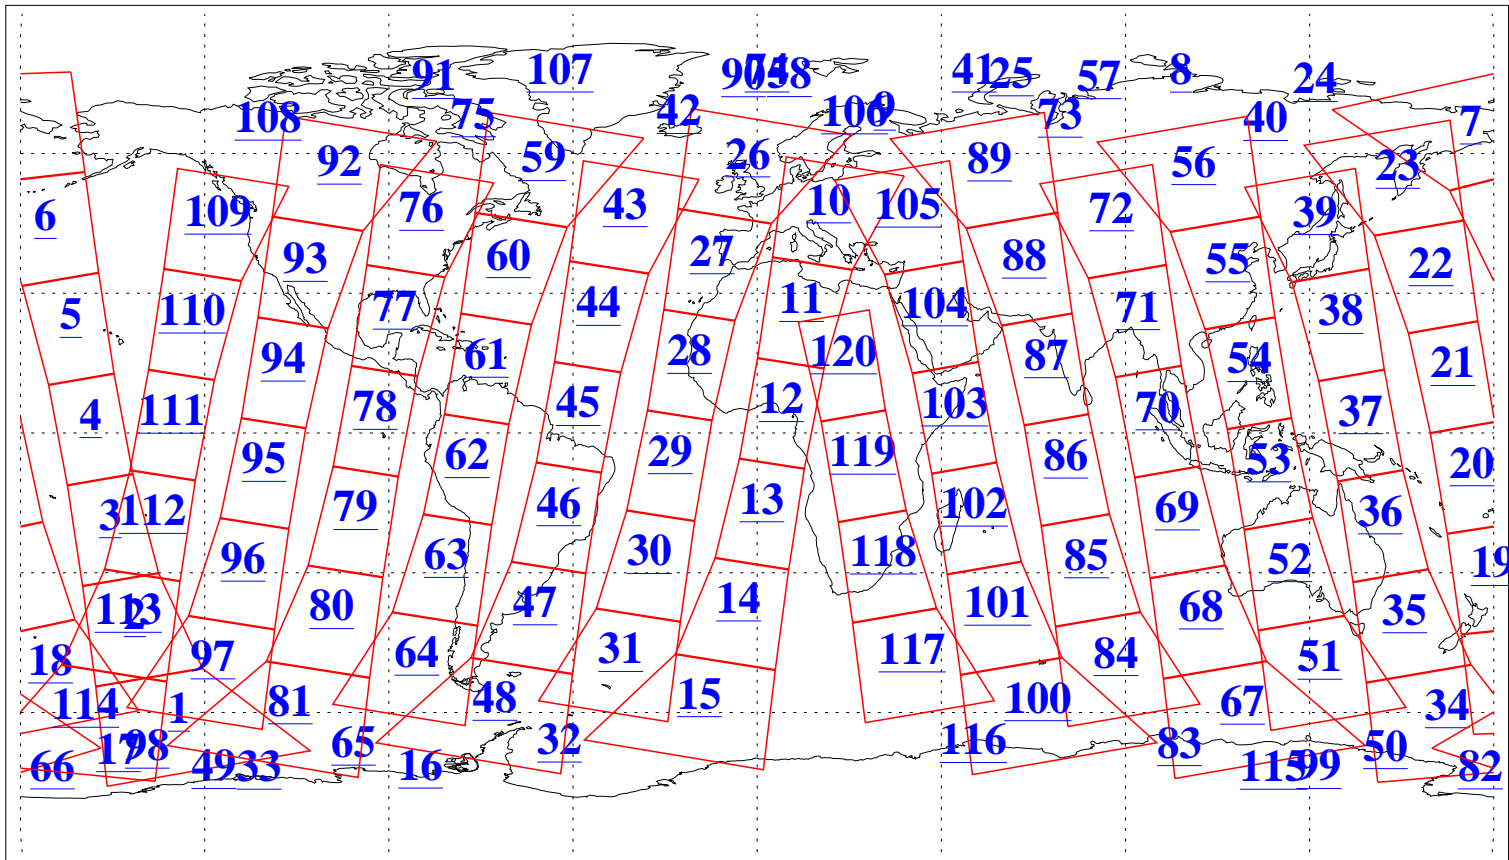

L1B Availability
AMSU Granules: 240
HSB Granules: 0
AIRS Granules: 240

16 Nov 2020
DoY 321
Aqua Day 6771
Granules: 1 to 120

Granules: 121 to 240

Legend: AMSU Available, *HSB Available*, *AIRS Available*

L1B Availability
AMSU Granules: 240
HSB Granules: 0
AIRS Granules: 240

16 Nov 2020
DoY 321
Aqua Day 6771

Ascending Granules

Descending Granules

Legend: AMSU Available, HSB Available, AIRS Available

L1B Availability
 AMSU Granules: 240
 HSB Granules: 0
 AIRS Granules: 240

16 Nov 2020
 DoY 321
 Aqua Day 6771

Northern Hemisphere Granules

Southern Hemisphere Granules

Legend: AMSU Available, *HSB Available*, **AIRS Available**