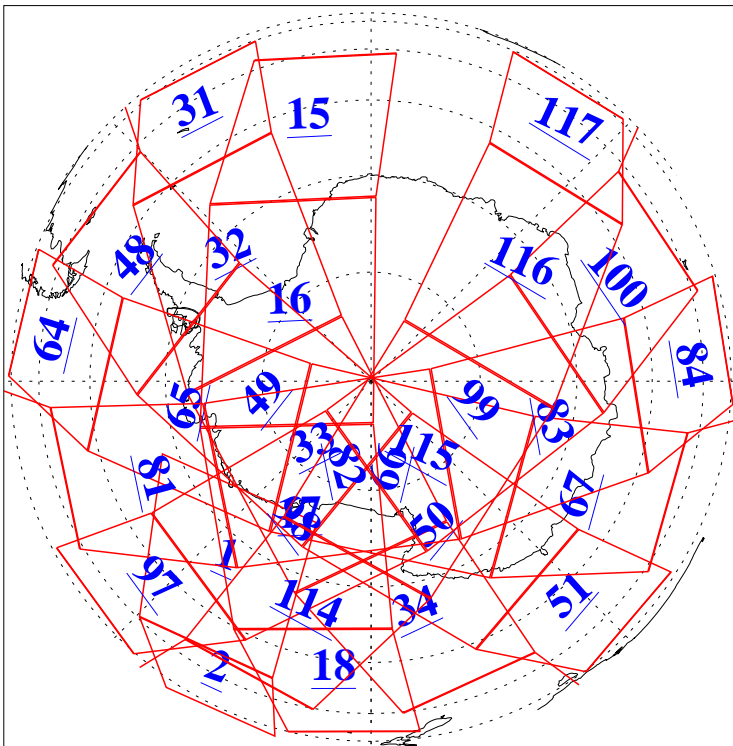

L1B Availability
AMSU Granules: 240
HSB Granules: 0
AIRS Granules: 240

16 Nov 2020
DoY 321
Aqua Day 6771
Granules: 1 to 120

Granules: 121 to 240

Legend: AMSU Available, *HSB Available*, *AIRS Available*

L1B Availability
AMSU Granules: 240
HSB Granules: 0
AIRS Granules: 240

16 Nov 2020
DoY 321
Aqua Day 6771

Ascending Granules

Descending Granules

Legend: AMSU Available, HSB Available, AIRS Available

L1B Availability
 AMSU Granules: 240
 HSB Granules: 0
 AIRS Granules: 240

16 Nov 2020
 DoY 321
 Aqua Day 6771

Northern Hemisphere Granules

Southern Hemisphere Granules

Legend: AMSU Available, *HSB Available*, **AIRS Available**