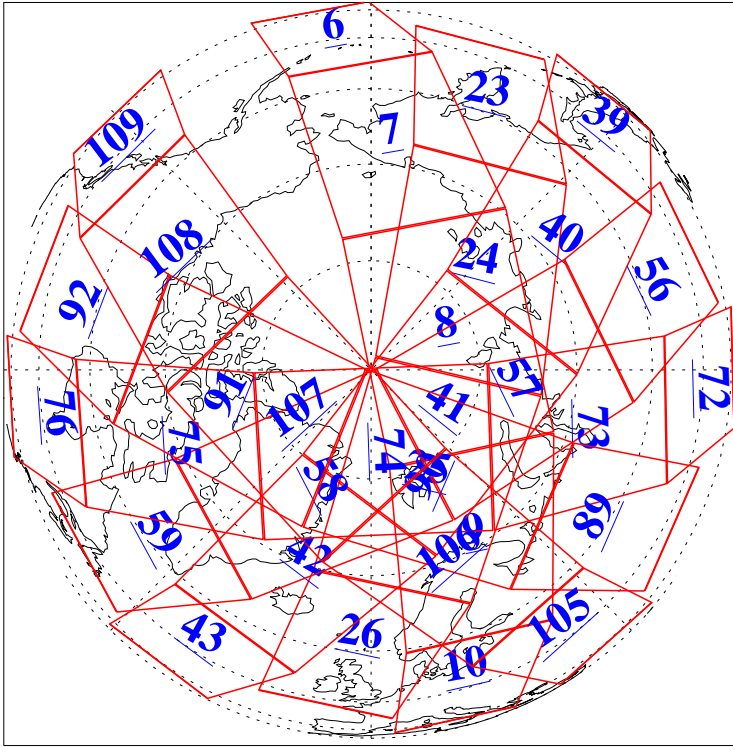

L1B Availability
AMSU Granules: 240
HSB Granules: 0
AIRS Granules: 240

16 Nov 2020
DoY 321
Aqua Day 6771
Granules: 1 to 120

Granules: 121 to 240

Legend: AMSU Available, *HSB Available*, *AIRS Available*

L1B Availability
AMSU Granules: 240
HSB Granules: 0
AIRS Granules: 240

16 Nov 2020
DoY 321
Aqua Day 6771

Ascending Granules

Descending Granules

Legend: AMSU Available, HSB Available, AIRS Available

L1B Availability
 AMSU Granules: 240
 HSB Granules: 0
 AIRS Granules: 240

16 Nov 2020
 DoY 321
 Aqua Day 6771

Northern Hemisphere Granules

Southern Hemisphere Granules

Legend: AMSU Available, *HSB Available*, **AIRS Available**