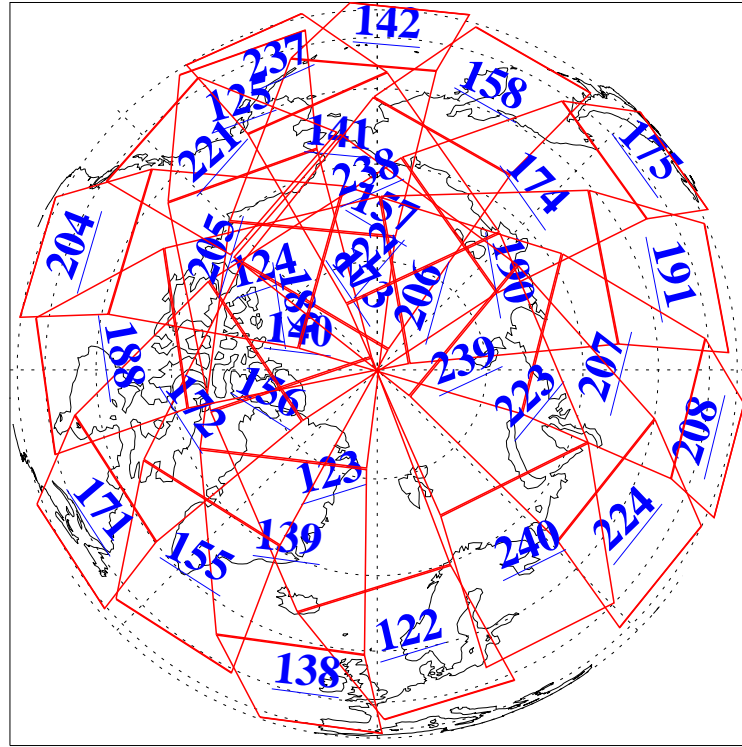

L1B Availability
AMSU Granules: 240
HSB Granules: 0
AIRS Granules: 240

16 Nov 2020
DoY 321
Aqua Day 6771
Granules: 1 to 120

Granules: 121 to 240

Legend: AMSU Available, *HSB Available*, *AIRS Available*

L1B Availability
AMSU Granules: 240
HSB Granules: 0
AIRS Granules: 240

16 Nov 2020
DoY 321
Aqua Day 6771

Ascending Granules

Descending Granules

Legend: AMSU Available, HSB Available, AIRS Available

L1B Availability
 AMSU Granules: 240
 HSB Granules: 0
 AIRS Granules: 240

16 Nov 2020
 DoY 321
 Aqua Day 6771

Northern Hemisphere Granules

Southern Hemisphere Granules

Legend: AMSU Available, *HSB Available*, **AIRS Available**