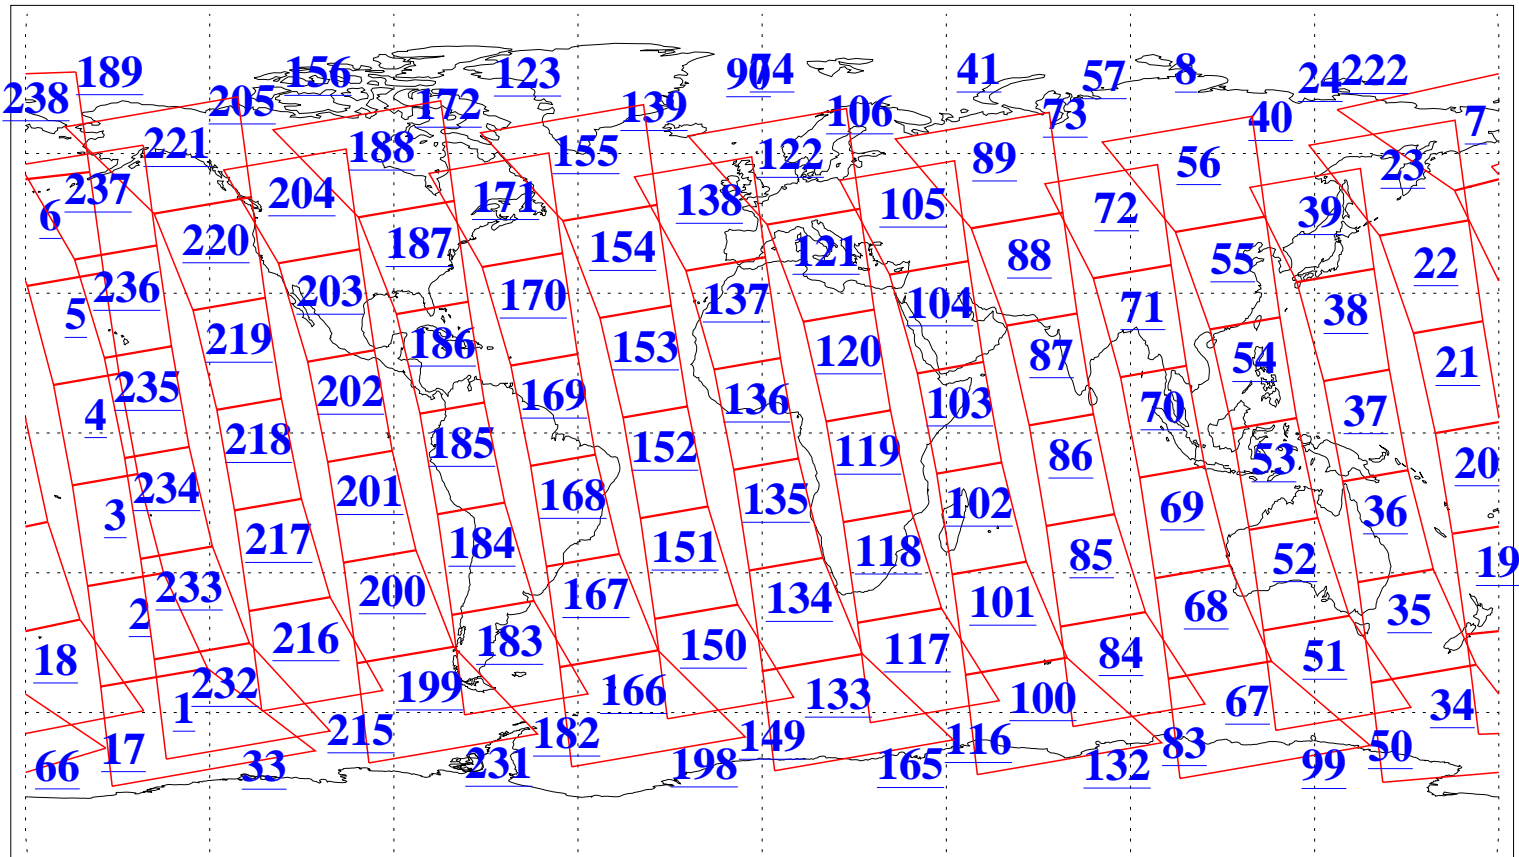

L1B Availability
AMSU Granules: 240
HSB Granules: 0
AIRS Granules: 240

16 Nov 2020
DoY 321
Aqua Day 6771
Granules: 1 to 120

Granules: 121 to 240

Legend: AMSU Available, *HSB Available*, *AIRS Available*

L1B Availability
AMSU Granules: 240
HSB Granules: 0
AIRS Granules: 240

16 Nov 2020
DoY 321
Aqua Day 6771

Ascending Granules

Descending Granules

Legend: AMSU Available, HSB Available, AIRS Available

L1B Availability
 AMSU Granules: 240
 HSB Granules: 0
 AIRS Granules: 240

16 Nov 2020
 DoY 321
 Aqua Day 6771

Northern Hemisphere Granules

Southern Hemisphere Granules

Legend: AMSU Available, *HSB Available*, **AIRS Available**