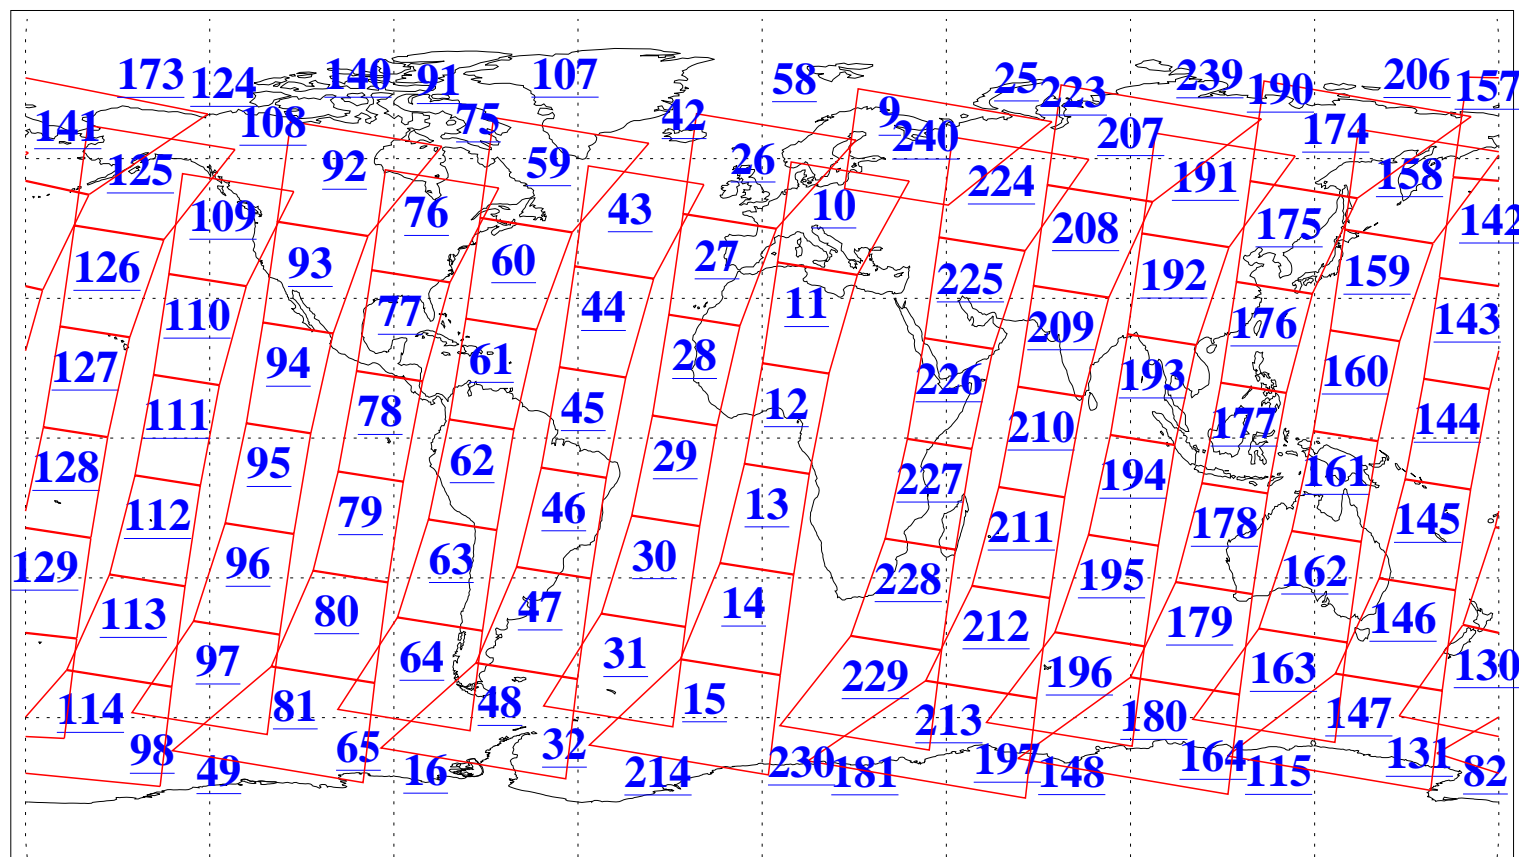

L1B Availability
AMSU Granules: 240
HSB Granules: 0
AIRS Granules: 240

16 Nov 2020
DoY 321
Aqua Day 6771
Granules: 1 to 120

Granules: 121 to 240

Legend: AMSU Available, *HSB Available*, *AIRS Available*

L1B Availability
AMSU Granules: 240
HSB Granules: 0
AIRS Granules: 240

16 Nov 2020
DoY 321
Aqua Day 6771

Ascending Granules

Descending Granules

Legend: AMSU Available, HSB Available, AIRS Available

L1B Availability
 AMSU Granules: 240
 HSB Granules: 0
 AIRS Granules: 240

16 Nov 2020
 DoY 321
 Aqua Day 6771

Northern Hemisphere Granules

Southern Hemisphere Granules

Legend: AMSU Available, *HSB Available*, **AIRS Available**