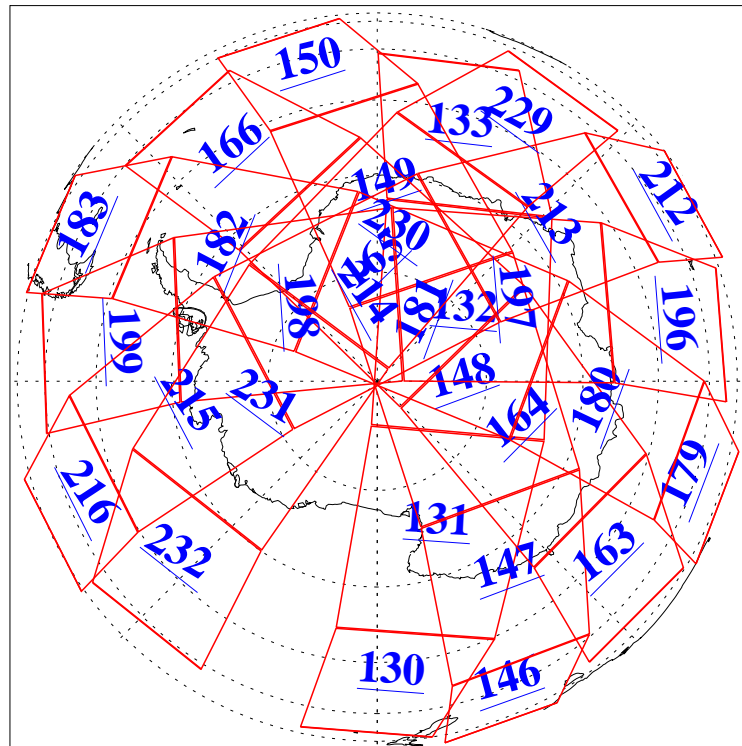

16 Nov 2020
DoY 321
Aqua Day 6771

Ascending Granules

Descending Granules

Legend: AMSU Available, HSB Available, AIRS Available

L1B Availability
 AMSU Granules: 240
 HSB Granules: 0
 AIRS Granules: 240

16 Nov 2020
 DoY 321
 Aqua Day 6771

Northern Hemisphere Granules

Southern Hemisphere Granules

Legend: AMSU Available, *HSB Available*, **AIRS Available**