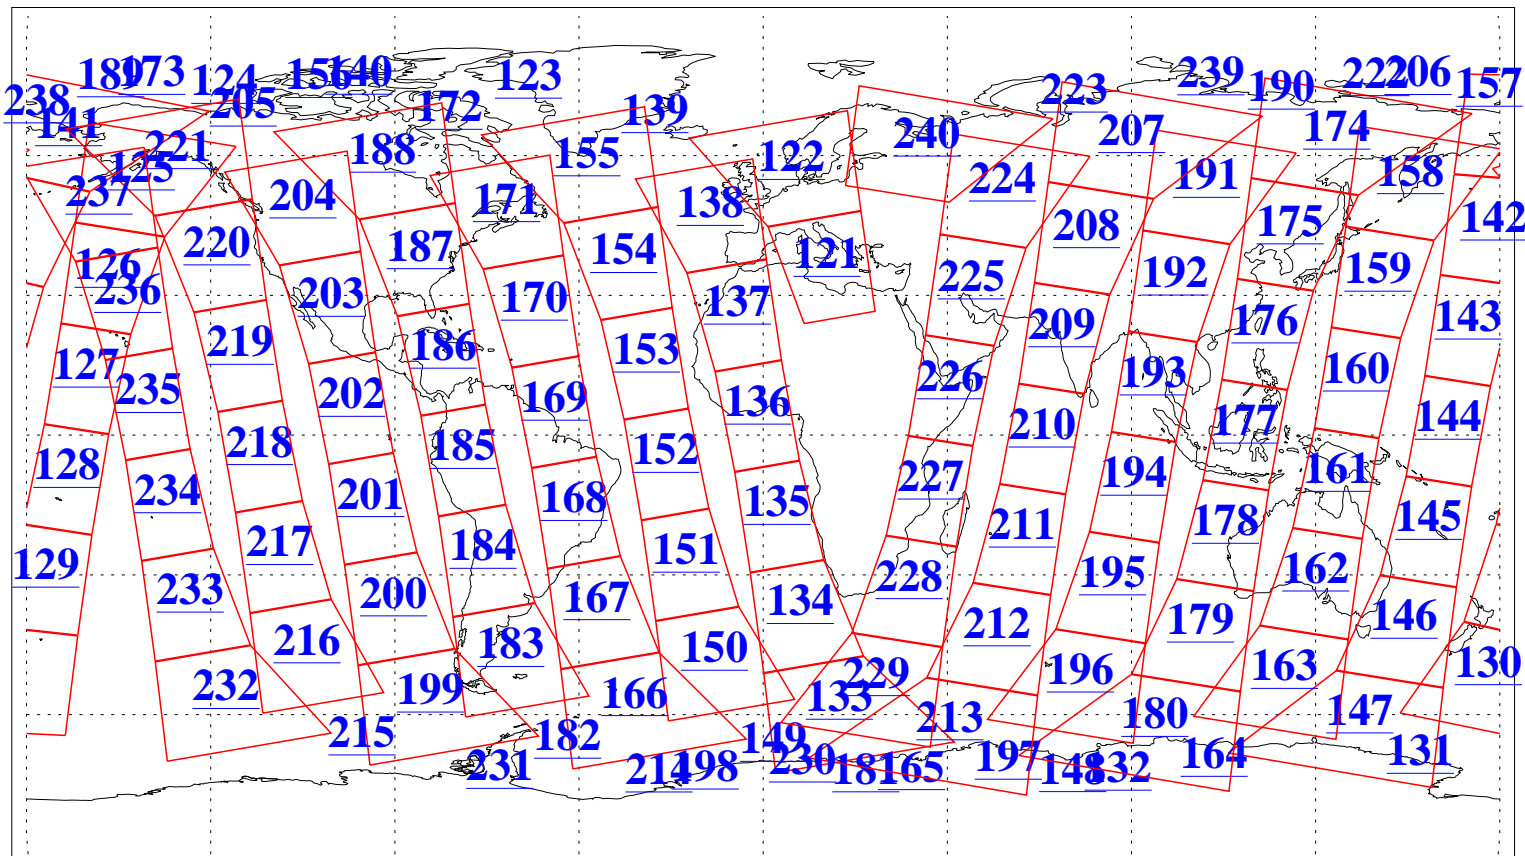

L1B Availability
AMSU Granules: 240
HSB Granules: 0
AIRS Granules: 240

16 Nov 2020
DoY 321
Aqua Day 6771
Granules: 1 to 120

Granules: 121 to 240

Legend: AMSU Available, *HSB Available*, *AIRS Available*

L1B Availability
AMSU Granules: 240
HSB Granules: 0
AIRS Granules: 240

16 Nov 2020
DoY 321
Aqua Day 6771

Ascending Granules

Descending Granules

Legend: AMSU Available, HSB Available, AIRS Available

L1B Availability
 AMSU Granules: 240
 HSB Granules: 0
 AIRS Granules: 240

16 Nov 2020
 DoY 321
 Aqua Day 6771

Northern Hemisphere Granules

Southern Hemisphere Granules

Legend: AMSU Available, *HSB Available*, **AIRS Available**