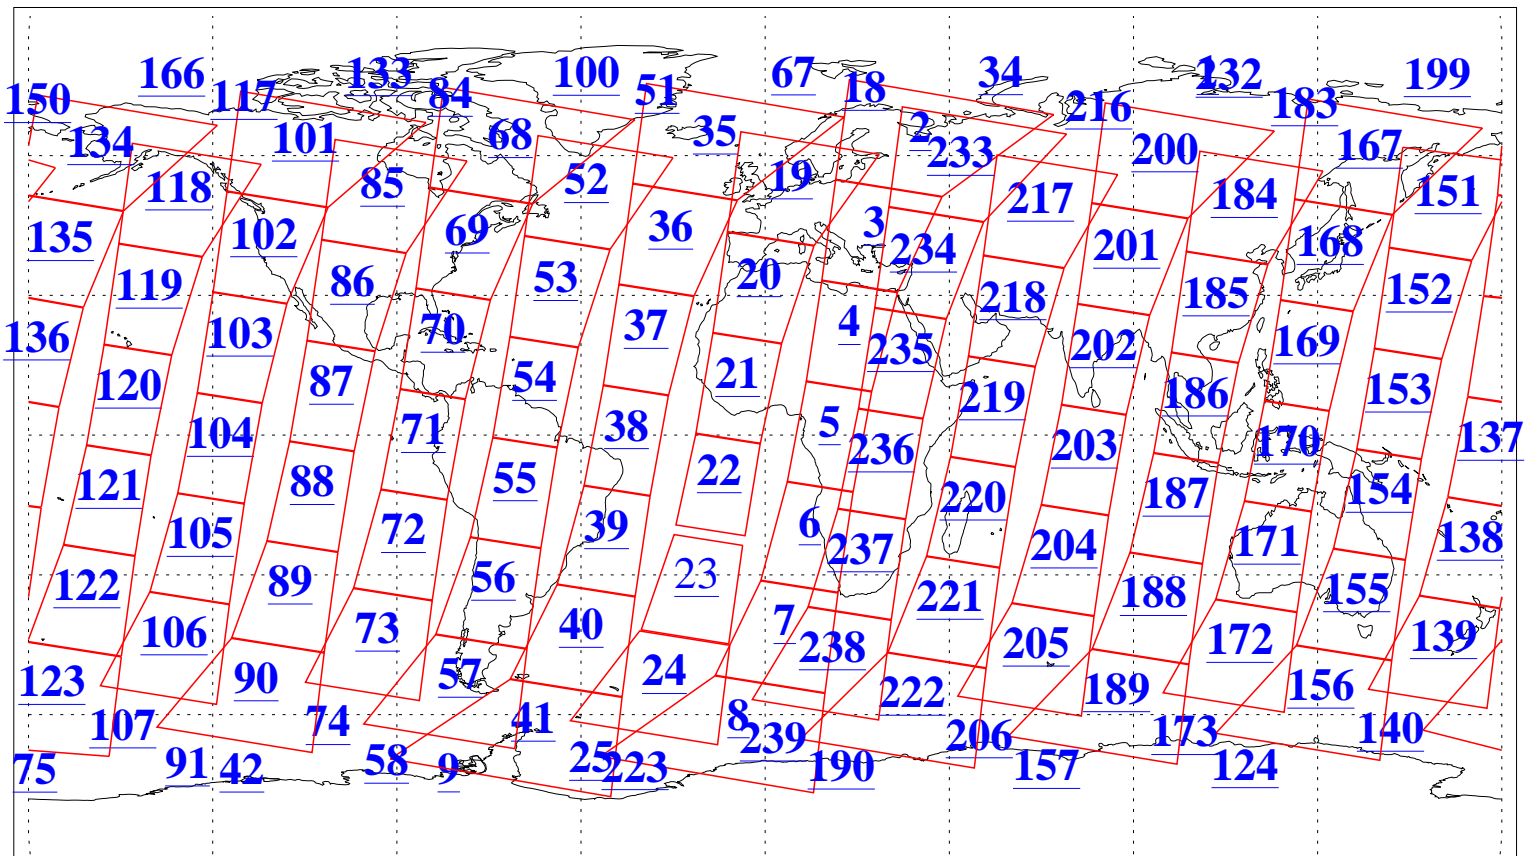

L1B Availability
AMSU Granules: 240
HSB Granules: 0
AIRS Granules: 239

15 Nov 2020
DoY 320
Aqua Day 6770
Granules: 1 to 120

Granules: 121 to 240

Legend: AMSU Available, *HSB Available*, *AIRS Available*

L1B Availability
AMSU Granules: 240
HSB Granules: 0
AIRS Granules: 239

15 Nov 2020
DoY 320
Aqua Day 6770

Ascending Granules

Descending Granules

Legend: AMSU Available, *HSB Available*, *AIRS Available*

L1B Availability
 AMSU Granules: 240
 HSB Granules: 0
 AIRS Granules: 239

15 Nov 2020
 DoY 320
 Aqua Day 6770

Northern Hemisphere Granules

Southern Hemisphere Granules

Legend: AMSU Available, HSB Available, AIRS Available