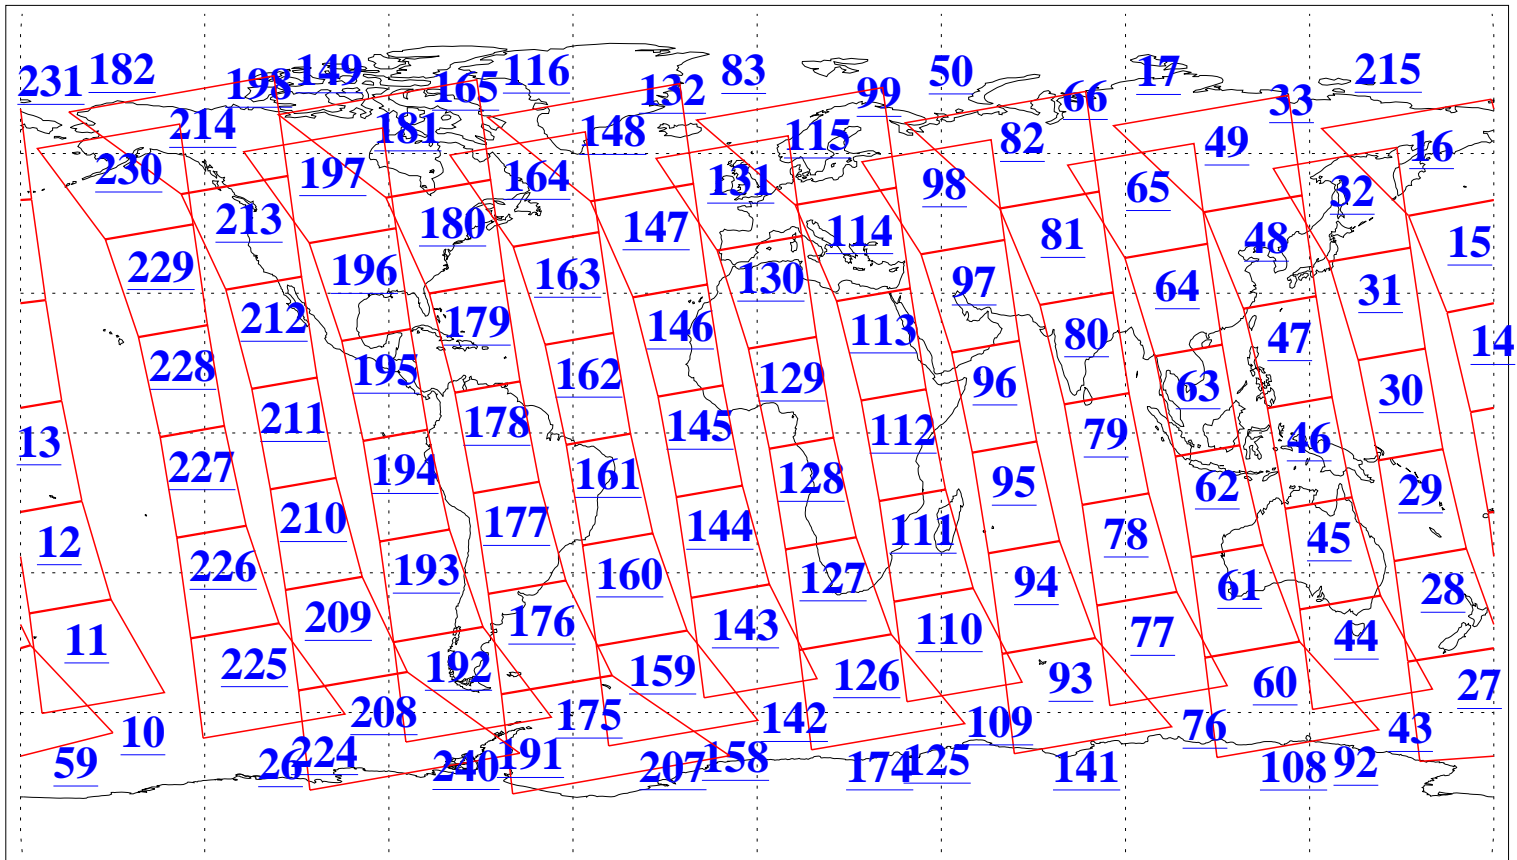

L1B Availability
AMSU Granules: 240
HSB Granules: 0
AIRS Granules: 239

15 Nov 2020
DoY 320
Aqua Day 6770
Granules: 1 to 120

Granules: 121 to 240

Legend: AMSU Available, *HSB Available*, *AIRS Available*

L1B Availability
AMSU Granules: 240
HSB Granules: 0
AIRS Granules: 239

15 Nov 2020
DoY 320
Aqua Day 6770

Ascending Granules

Descending Granules

Legend: AMSU Available, *HSB Available*, *AIRS Available*

L1B Availability
 AMSU Granules: 240
 HSB Granules: 0
 AIRS Granules: 239

15 Nov 2020
 DoY 320
 Aqua Day 6770

Northern Hemisphere Granules

Southern Hemisphere Granules

Legend: AMSU Available, HSB Available, AIRS Available