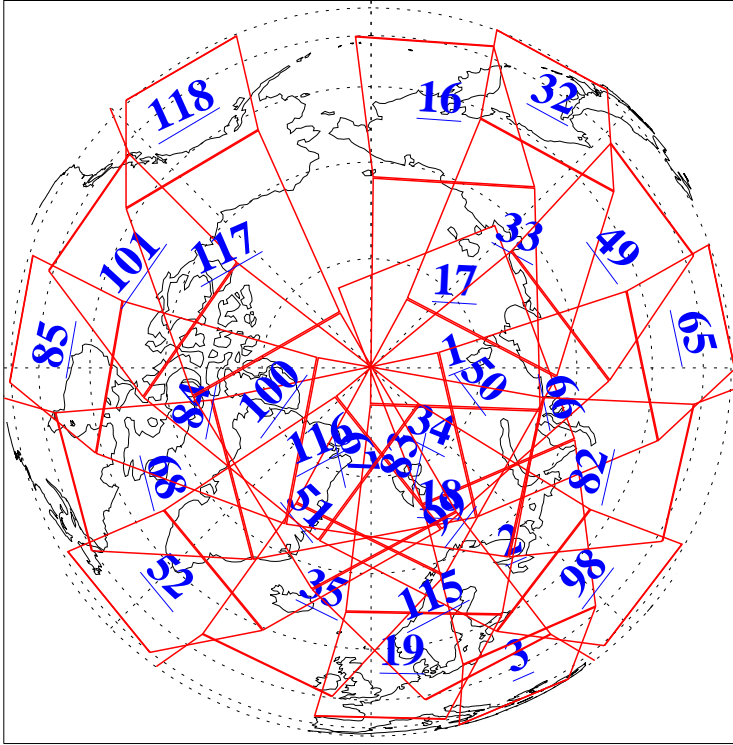

L1B Availability
AMSU Granules: 240
HSB Granules: 0
AIRS Granules: 239

15 Nov 2020
DoY 320
Aqua Day 6770
Granules: 1 to 120

Granules: 121 to 240

Legend: AMSU Available, *HSB Available*, *AIRS Available*

L1B Availability
AMSU Granules: 240
HSB Granules: 0
AIRS Granules: 239

15 Nov 2020
DoY 320
Aqua Day 6770

Ascending Granules

Descending Granules

Legend: AMSU Available, *HSB Available*, *AIRS Available*

L1B Availability
 AMSU Granules: 240
 HSB Granules: 0
 AIRS Granules: 239

15 Nov 2020
 DoY 320
 Aqua Day 6770

Northern Hemisphere Granules

Southern Hemisphere Granules

Legend: AMSU Available, HSB Available, AIRS Available