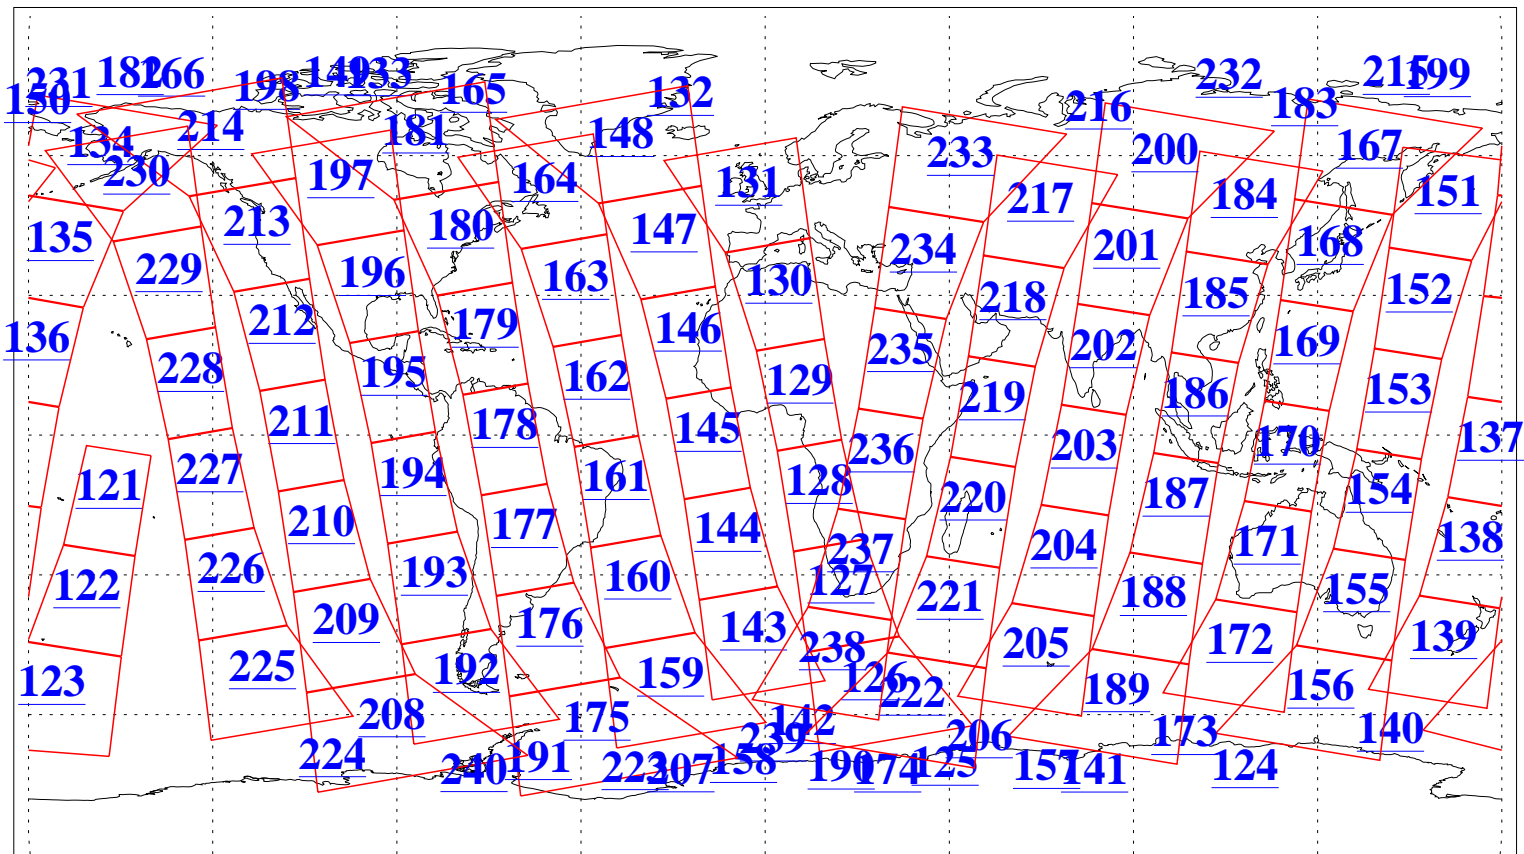

L1B Availability
AMSU Granules: 240
HSB Granules: 0
AIRS Granules: 239

15 Nov 2020
DoY 320
Aqua Day 6770
Granules: 1 to 120

Granules: 121 to 240

Legend: AMSU Available, *HSB Available*, *AIRS Available*

L1B Availability
AMSU Granules: 240
HSB Granules: 0
AIRS Granules: 239

15 Nov 2020
DoY 320
Aqua Day 6770

Ascending Granules

Descending Granules

Legend: AMSU Available, *HSB Available*, *AIRS Available*

L1B Availability
 AMSU Granules: 240
 HSB Granules: 0
 AIRS Granules: 239

15 Nov 2020
 DoY 320
 Aqua Day 6770

Northern Hemisphere Granules

Southern Hemisphere Granules

Legend: AMSU Available, HSB Available, AIRS Available