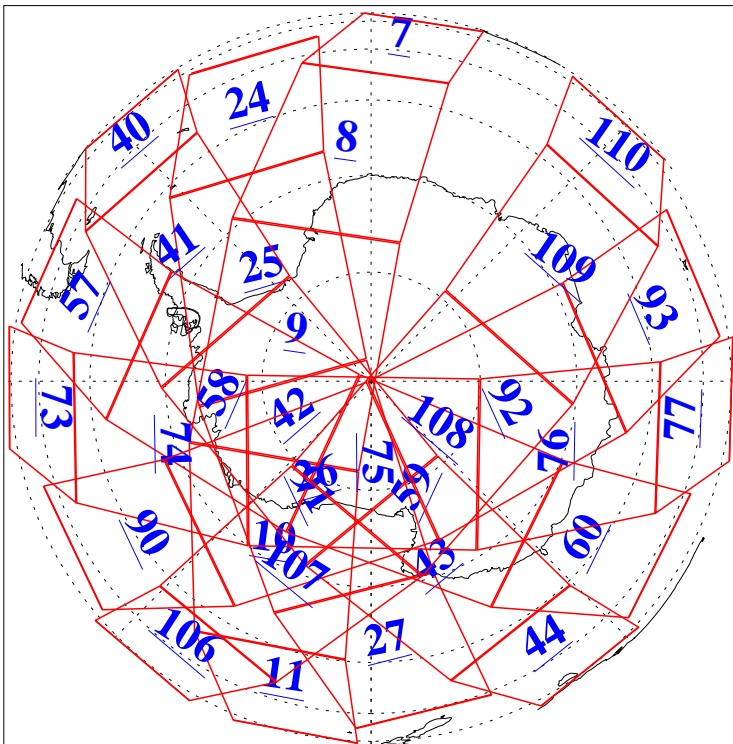

L1B Availability
AMSU Granules: 240
HSB Granules: 0
AIRS Granules: 239

15 Nov 2020
DoY 320
Aqua Day 6770
Granules: 1 to 120

Granules: 121 to 240

Legend: AMSU Available, *HSB Available*, *AIRS Available*

L1B Availability
AMSU Granules: 240
HSB Granules: 0
AIRS Granules: 239

15 Nov 2020
DoY 320
Aqua Day 6770

Ascending Granules

Descending Granules

Legend: AMSU Available, *HSB Available*, *AIRS Available*

L1B Availability
 AMSU Granules: 240
 HSB Granules: 0
 AIRS Granules: 239

15 Nov 2020
 DoY 320
 Aqua Day 6770

Northern Hemisphere Granules

Southern Hemisphere Granules

Legend: AMSU Available, HSB Available, AIRS Available