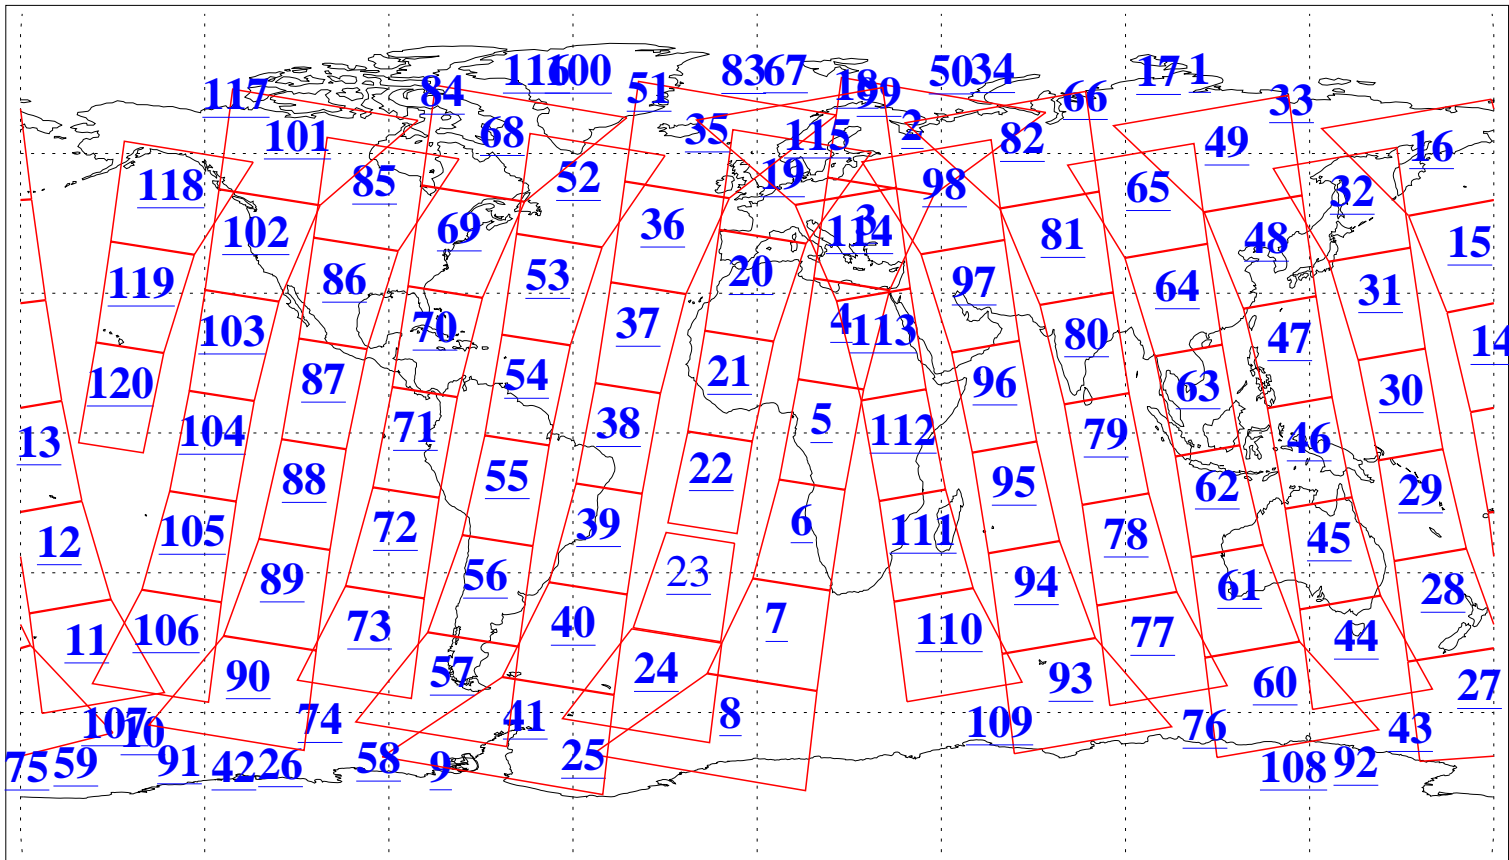

L1B Availability
AMSU Granules: 240
HSB Granules: 0
AIRS Granules: 239

15 Nov 2020
DoY 320
Aqua Day 6770
Granules: 1 to 120

Granules: 121 to 240

Legend: AMSU Available, *HSB Available*, *AIRS Available*

L1B Availability
AMSU Granules: 240
HSB Granules: 0
AIRS Granules: 239

15 Nov 2020
DoY 320
Aqua Day 6770

Ascending Granules

Descending Granules

Legend: AMSU Available, *HSB Available*, *AIRS Available*

L1B Availability
 AMSU Granules: 240
 HSB Granules: 0
 AIRS Granules: 239

15 Nov 2020
 DoY 320
 Aqua Day 6770

Northern Hemisphere Granules

Southern Hemisphere Granules

Legend: AMSU Available, HSB Available, AIRS Available