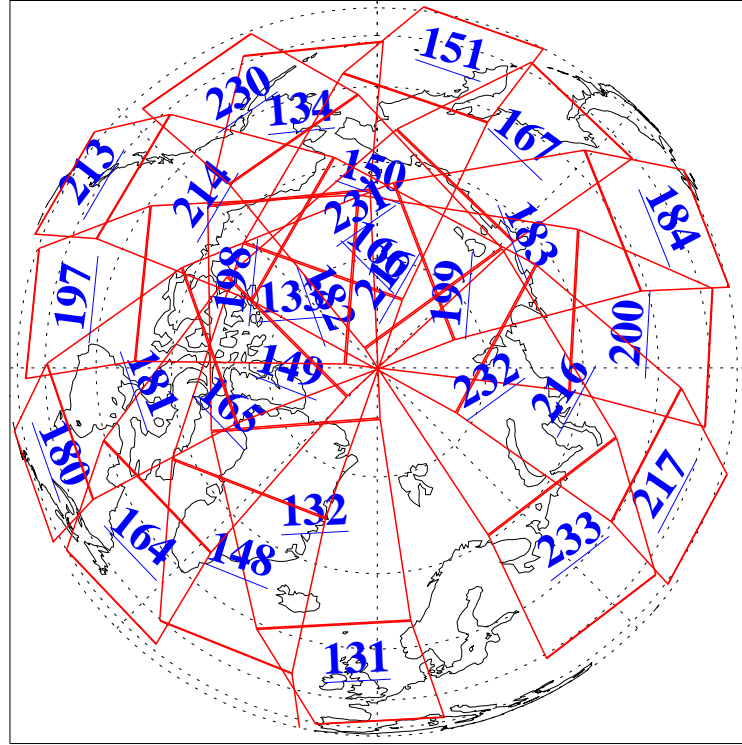

L1B Availability
AMSU Granules: 240
HSB Granules: 0
AIRS Granules: 239

15 Nov 2020
DoY 320
Aqua Day 6770

Northern Hemisphere Granules

Southern Hemisphere Granules