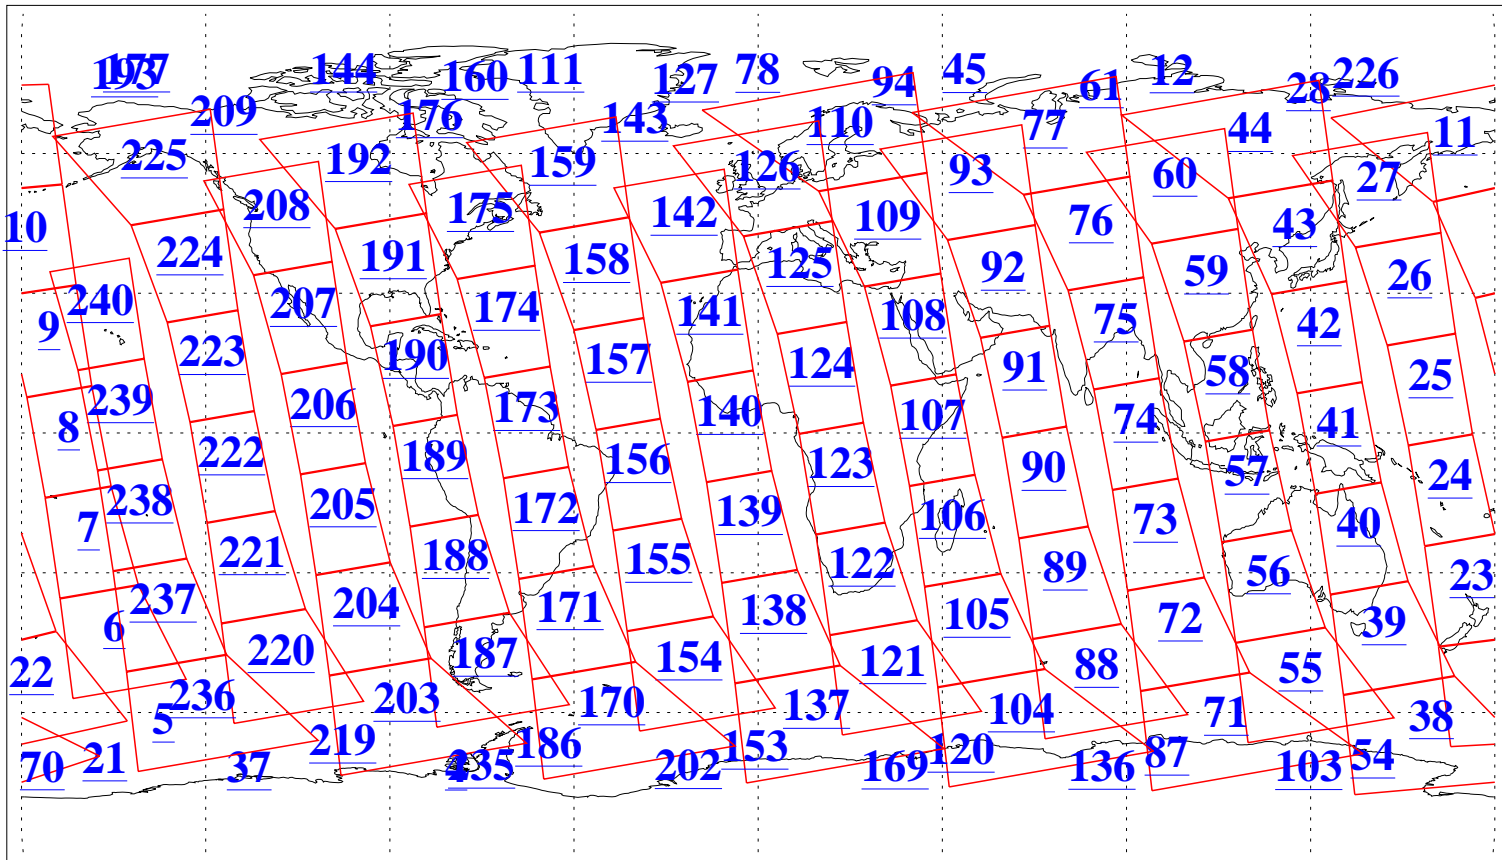

L1B Availability
 AMSU Granules: 240
 HSB Granules: 0
 AIRS Granules: 240

12 Nov 2020
 DoY 317
 Aqua Day 6767

Ascending Granules

Descending Granules

Legend: AMSU Available, *HSB Available*, *AIRS Available*

L1B Availability
 AMSU Granules: 240
 HSB Granules: 0
 AIRS Granules: 240

12 Nov 2020
 DoY 317
 Aqua Day 6767

Northern Hemisphere Granules

Southern Hemisphere Granules

Legend: AMSU Available, HSB Available, **AIRS Available**