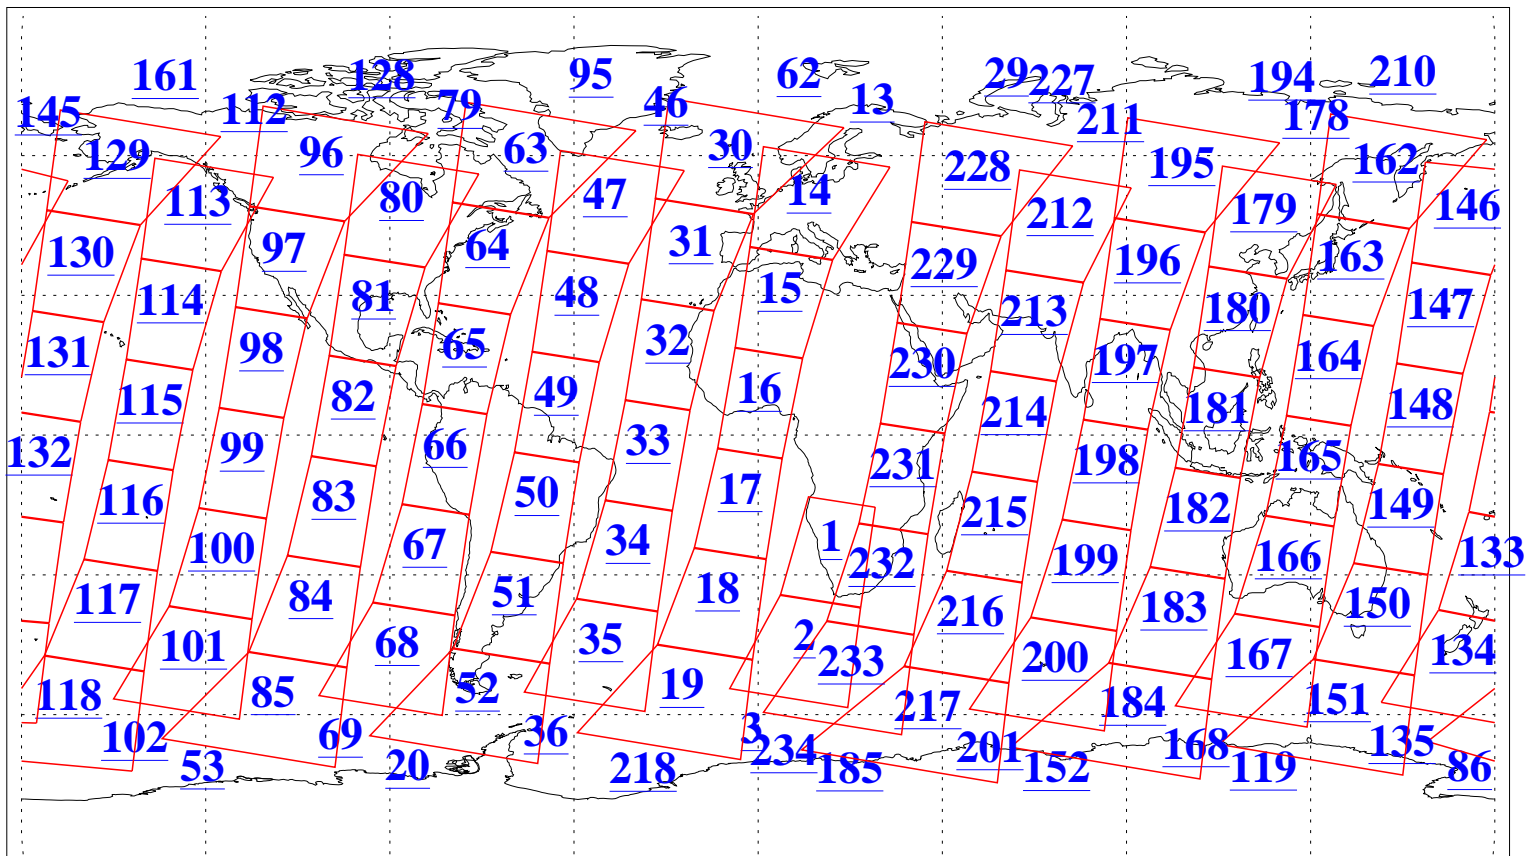

L1B Availability
 AMSU Granules: 240
 HSB Granules: 0
 AIRS Granules: 240

12 Nov 2020
 DoY 317
 Aqua Day 6767

Ascending Granules

Descending Granules

Legend: AMSU Available, *HSB Available*, *AIRS Available*

L1B Availability
 AMSU Granules: 240
 HSB Granules: 0
 AIRS Granules: 240

12 Nov 2020
 DoY 317
 Aqua Day 6767

Northern Hemisphere Granules

Southern Hemisphere Granules

Legend: AMSU Available, HSB Available, **AIRS Available**