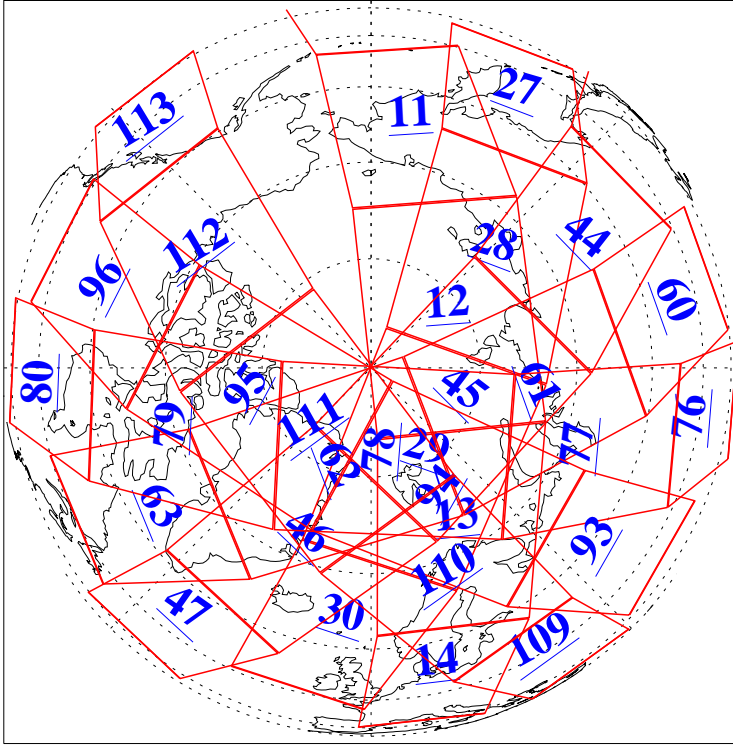

L1B Availability
 AMSU Granules: 240
 HSB Granules: 0
 AIRS Granules: 240

12 Nov 2020
 DoY 317
 Aqua Day 6767

Ascending Granules

Descending Granules

Legend: AMSU Available, *HSB Available*, *AIRS Available*

L1B Availability
 AMSU Granules: 240
 HSB Granules: 0
 AIRS Granules: 240

12 Nov 2020
 DoY 317
 Aqua Day 6767

Northern Hemisphere Granules

Southern Hemisphere Granules

Legend: AMSU Available, HSB Available, **AIRS Available**