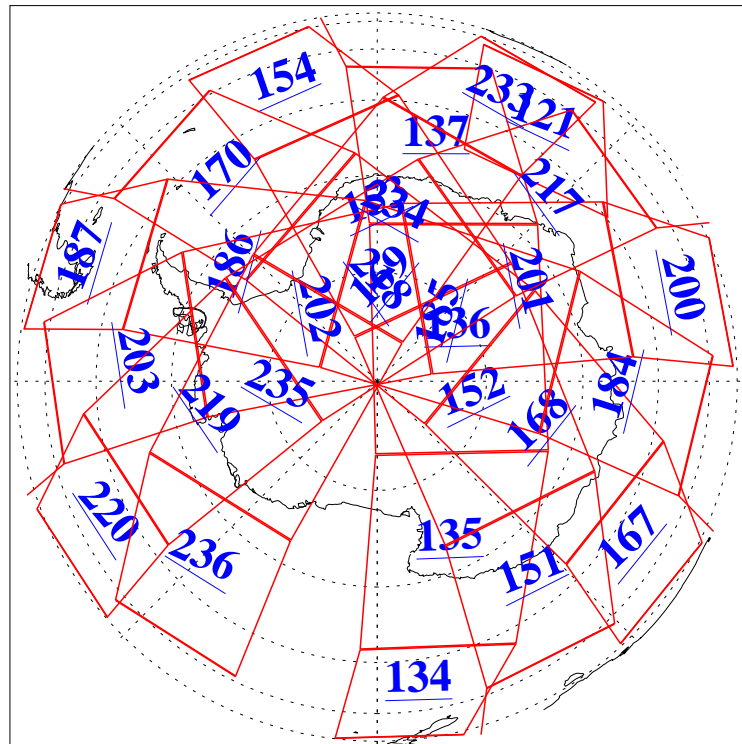

L1B Availability
 AMSU Granules: 240
 HSB Granules: 0
 AIRS Granules: 240

12 Nov 2020
 DoY 317
 Aqua Day 6767

Ascending Granules

Descending Granules

Legend: AMSU Available, *HSB Available*, *AIRS Available*

L1B Availability
 AMSU Granules: 240
 HSB Granules: 0
 AIRS Granules: 240

12 Nov 2020
 DoY 317
 Aqua Day 6767

Northern Hemisphere Granules

Southern Hemisphere Granules

Legend: AMSU Available, HSB Available, **AIRS Available**