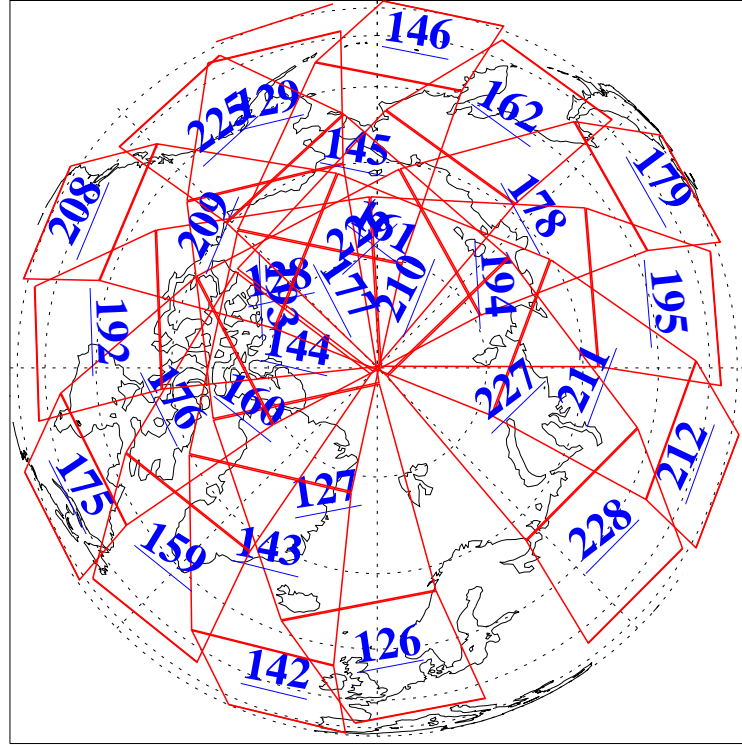

L1B Availability
 AMSU Granules: 240
 HSB Granules: 0
 AIRS Granules: 240

12 Nov 2020
 DoY 317
 Aqua Day 6767

Ascending Granules

Descending Granules

Legend: AMSU Available, *HSB Available*, *AIRS Available*

L1B Availability
 AMSU Granules: 240
 HSB Granules: 0
 AIRS Granules: 240

12 Nov 2020
 DoY 317
 Aqua Day 6767

Northern Hemisphere Granules

Southern Hemisphere Granules

Legend: AMSU Available, HSB Available, **AIRS Available**