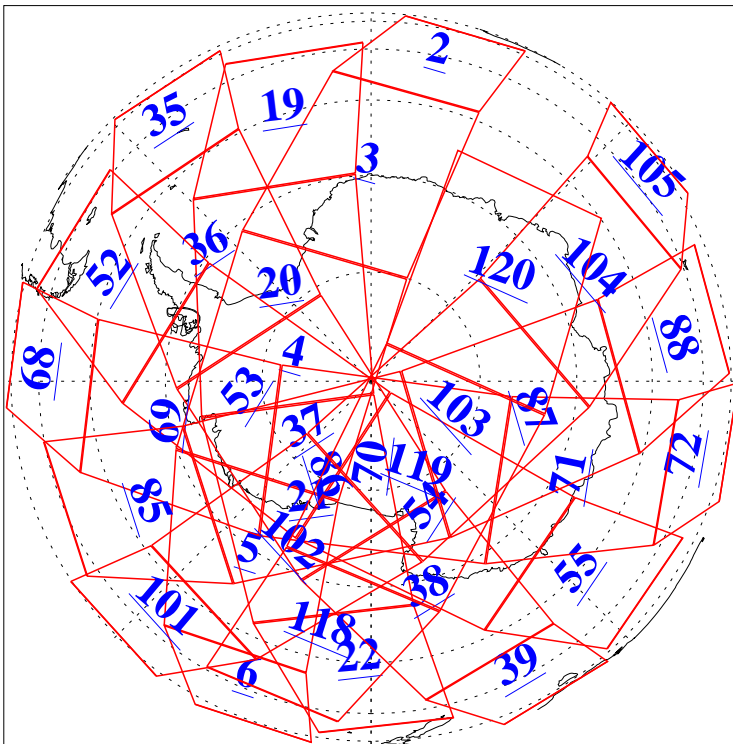

L1B Availability
 AMSU Granules: 240
 HSB Granules: 0
 AIRS Granules: 240

12 Nov 2020
 DoY 317
 Aqua Day 6767

Ascending Granules

Descending Granules

Legend: AMSU Available, *HSB Available*, *AIRS Available*

L1B Availability
 AMSU Granules: 240
 HSB Granules: 0
 AIRS Granules: 240

12 Nov 2020
 DoY 317
 Aqua Day 6767

Northern Hemisphere Granules

Southern Hemisphere Granules

Legend: AMSU Available, HSB Available, **AIRS Available**