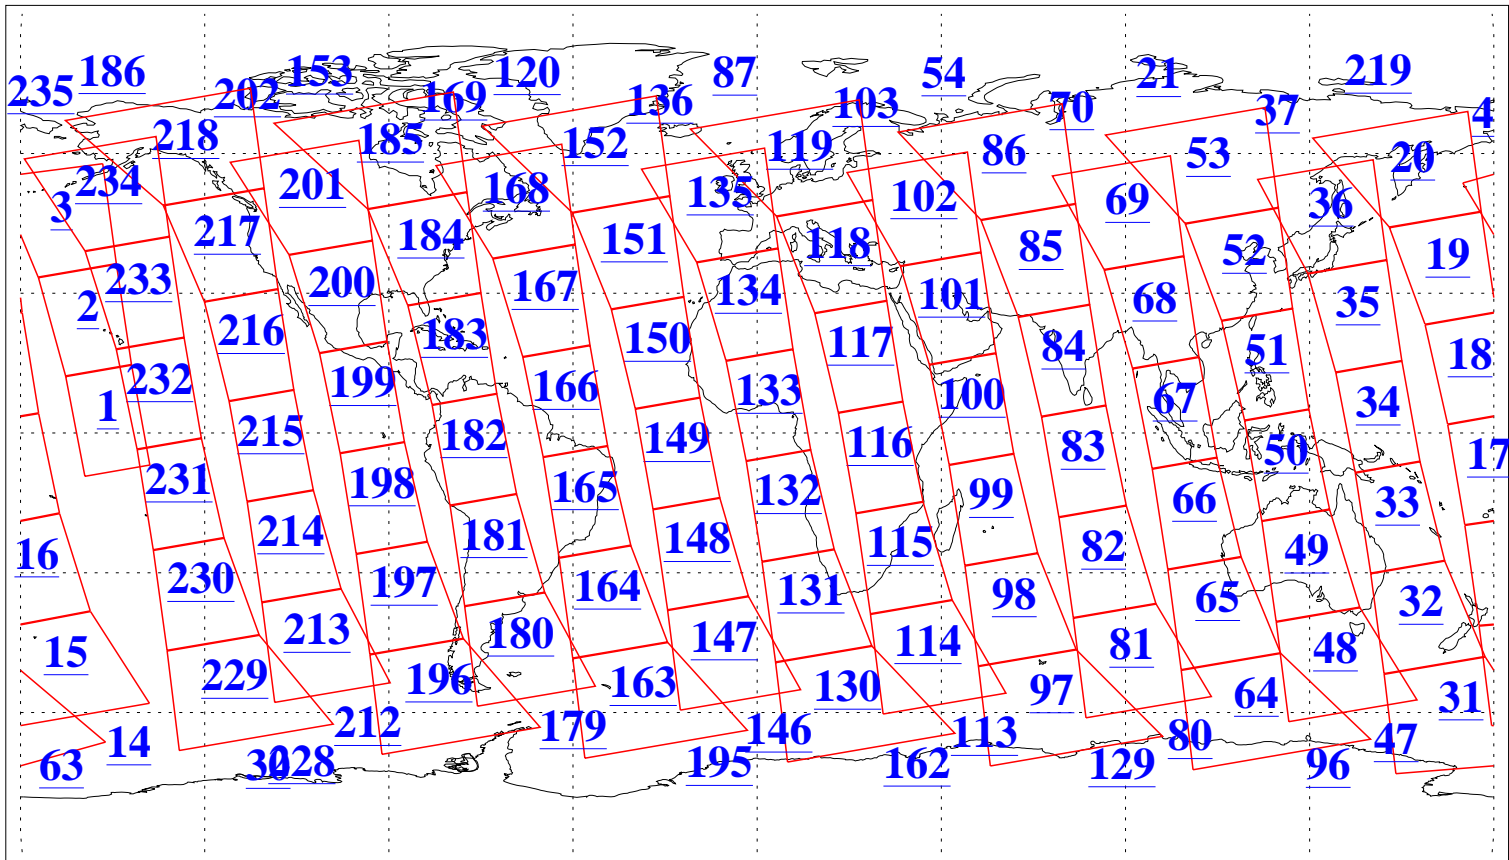

L1B Availability
AMSU Granules: 240
HSB Granules: 0
AIRS Granules: 240

11 Nov 2020
DoY 316
Aqua Day 6766

Ascending Granules

Descending Granules