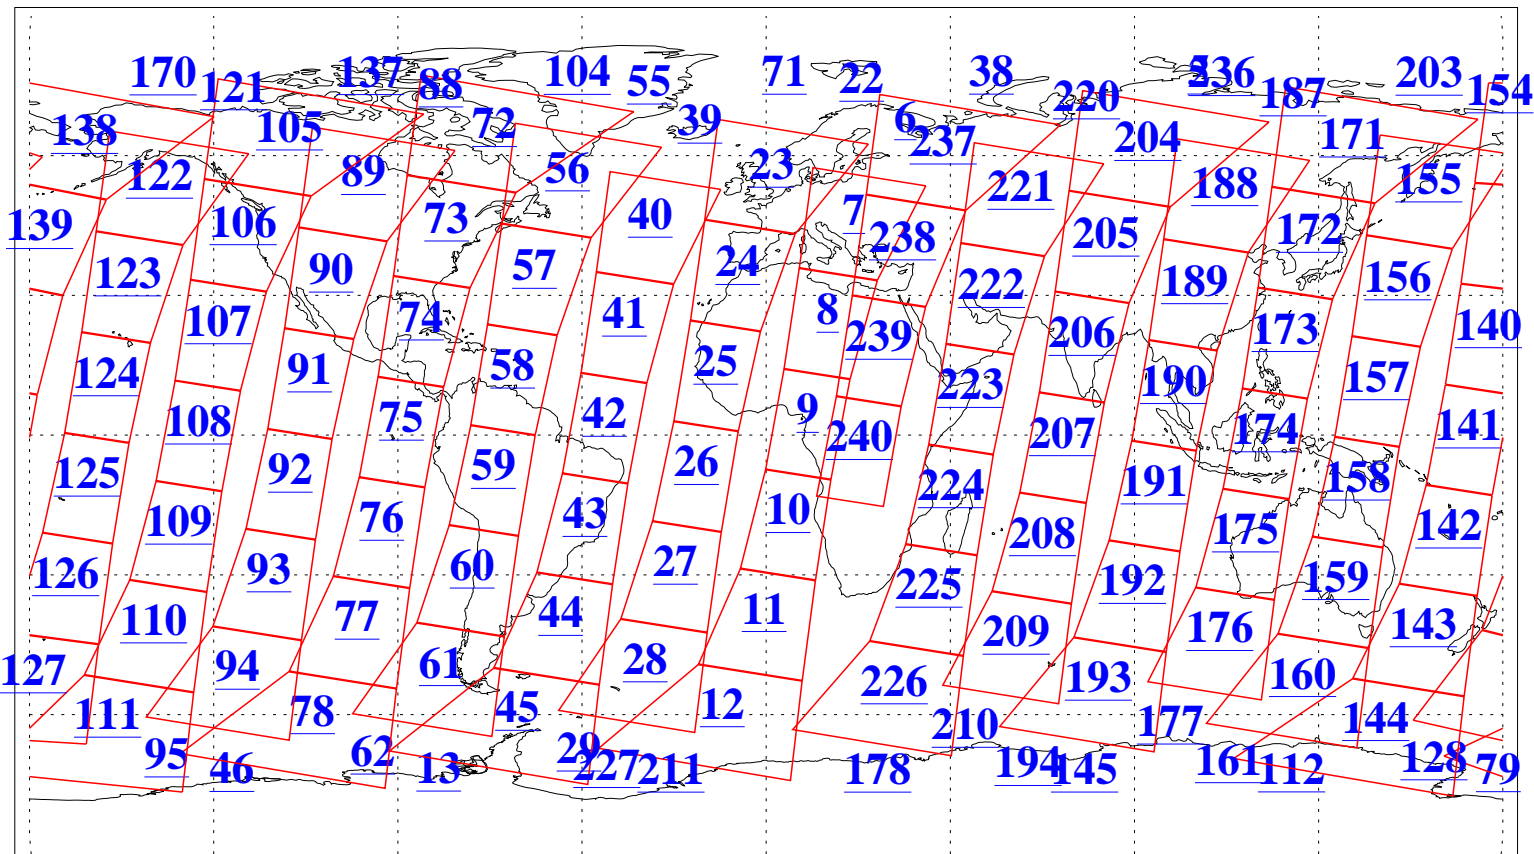

Legend: AMSU Available, HSB Available, AIRS Available