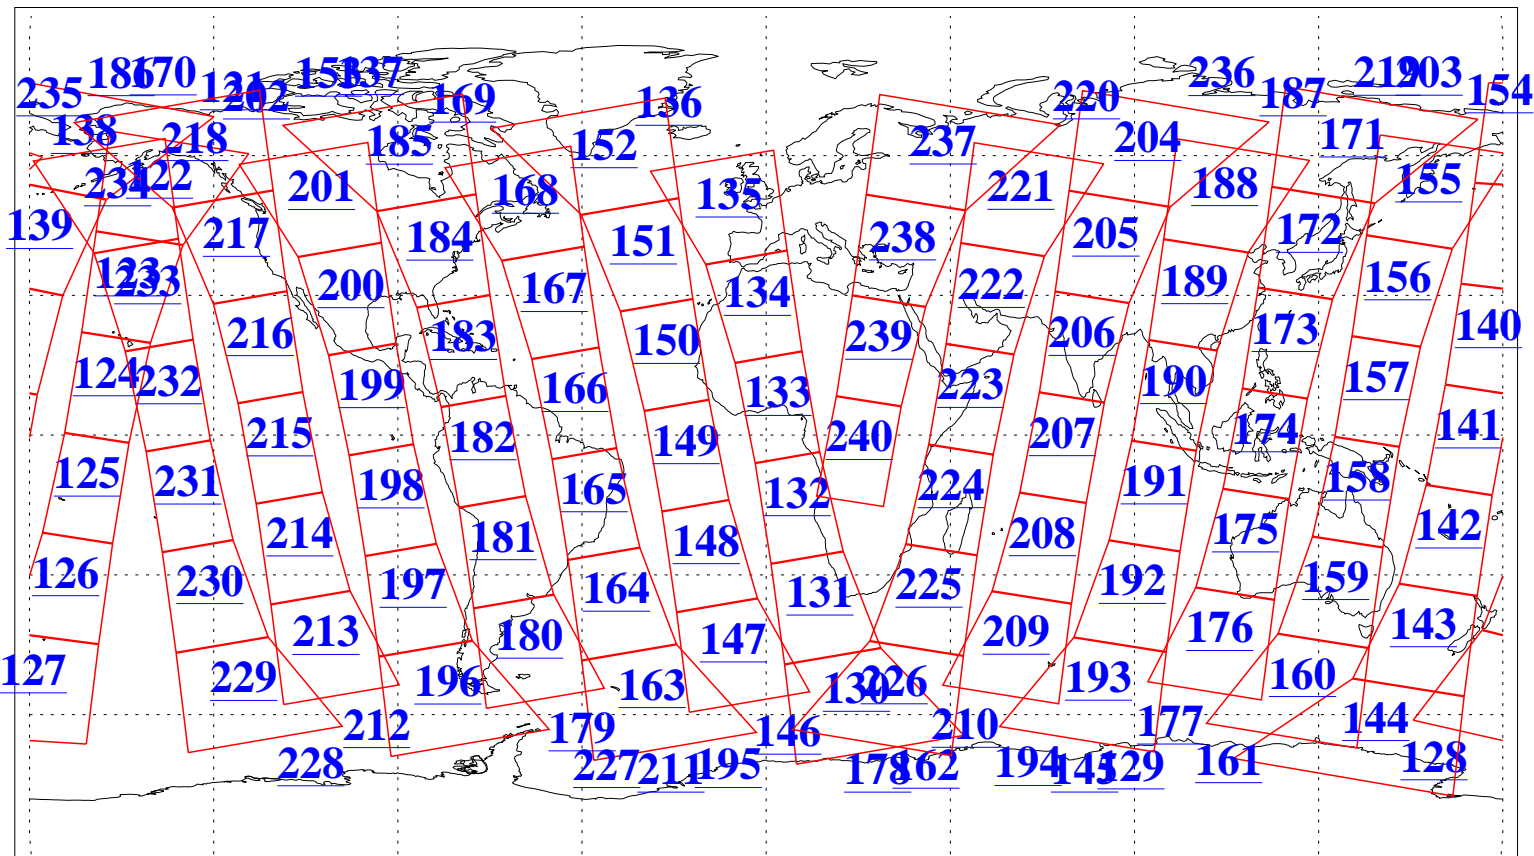

L1B Availability
AMSU Granules: 240
HSB Granules: 0
AIRS Granules: 240

11 Nov 2020
DoY 316
Aqua Day 6766
Granules: 1 to 120

Granules: 121 to 240

Legend: AMSU Available, *HSB Available*, *AIRS Available*

L1B Availability
 AMSU Granules: 240
 HSB Granules: 0
 AIRS Granules: 240