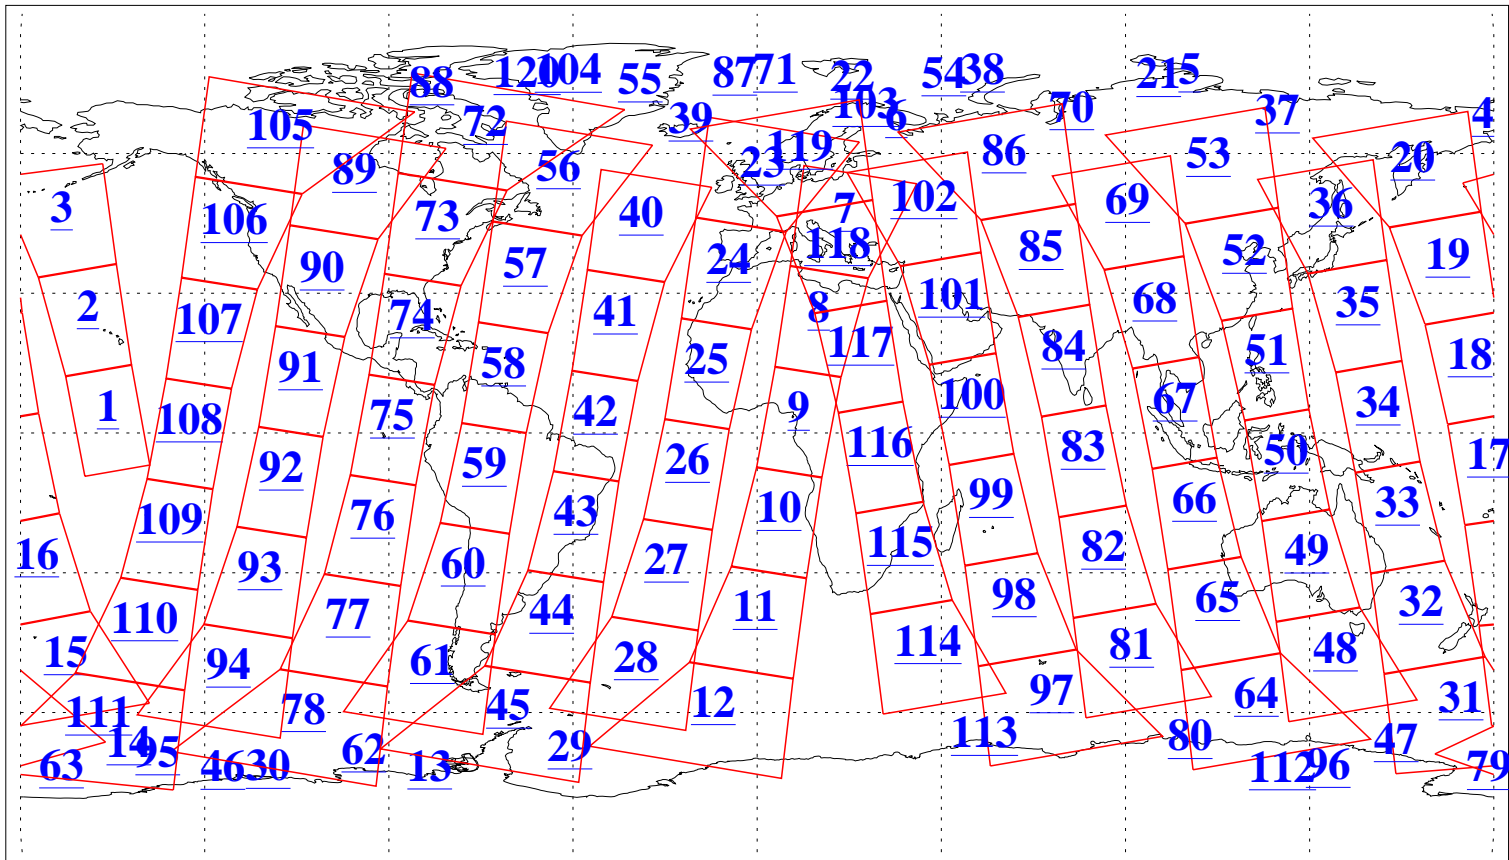

L1B Availability
AMSU Granules: 240
HSB Granules: 0
AIRS Granules: 240

11 Nov 2020
DoY 316
Aqua Day 6766
Granules: 1 to 120

Granules: 121 to 240

Legend: AMSU Available, *HSB Available*, *AIRS Available*

L1B Availability
 AMSU Granules: 240
 HSB Granules: 0
 AIRS Granules: 240

11 Nov 2020
 DoY 316
 Aqua Day 6766

Ascending Granules

Descending Granules

Legend: AMSU Available, HSB Available, AIRS Available