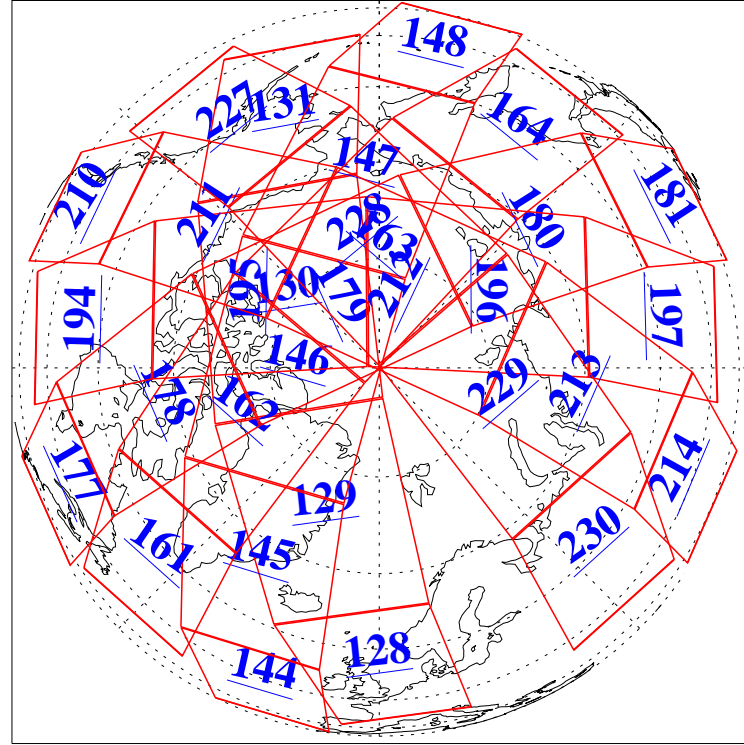

L1B Availability  
AMSU Granules: 240  
HSB Granules: 0  
AIRS Granules: 240

10 Nov 2020  
DoY 315  
Aqua Day 6765

Ascending Granules

Descending Granules

Legend: AMSU Available, HSB Available, AIRS Available

L1B Availability  
 AMSU Granules: 240  
 HSB Granules: 0  
 AIRS Granules: 240

10 Nov 2020  
 DoY 315  
 Aqua Day 6765

Northern Hemisphere Granules

Southern Hemisphere Granules

Legend: AMSU Available, HSB Available, **AIRS Available**