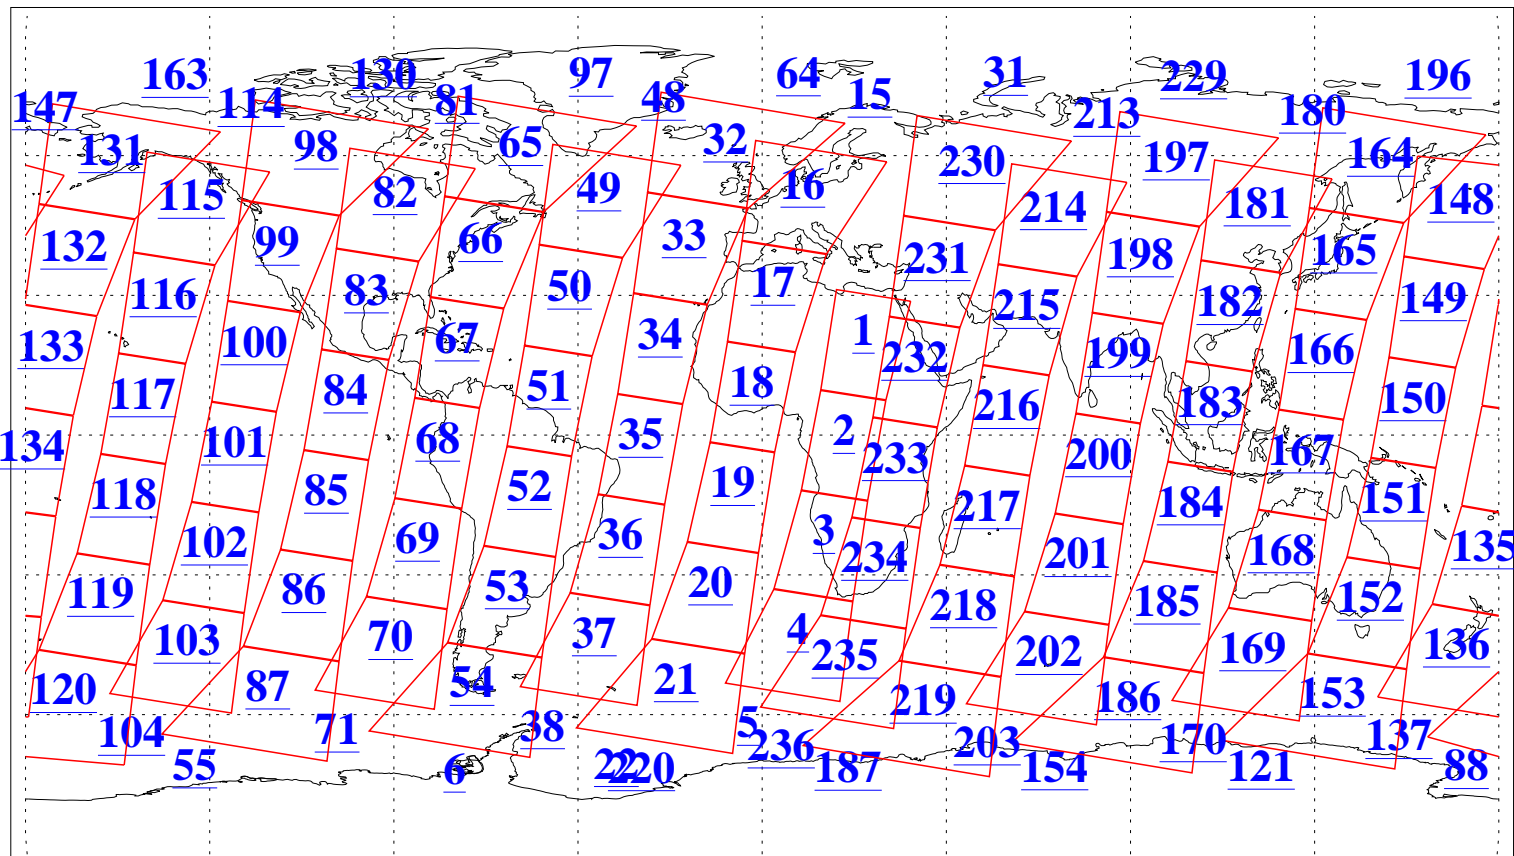

L1B Availability  
 AMSU Granules: 240  
 HSB Granules: 0  
 AIRS Granules: 240

10 Nov 2020  
 DoY 315  
 Aqua Day 6765  
 Granules: 1 to 120

Granules: 121 to 240

Legend: AMSU Available, HSB Available, AIRS Available

L1B Availability  
AMSU Granules: 240  
HSB Granules: 0  
AIRS Granules: 240

10 Nov 2020  
DoY 315  
Aqua Day 6765

Ascending Granules

Descending Granules

Legend: AMSU Available, HSB Available, AIRS Available

L1B Availability  
 AMSU Granules: 240  
 HSB Granules: 0  
 AIRS Granules: 240

10 Nov 2020  
 DoY 315  
 Aqua Day 6765

Northern Hemisphere Granules

Southern Hemisphere Granules

Legend: AMSU Available, HSB Available, **AIRS Available**