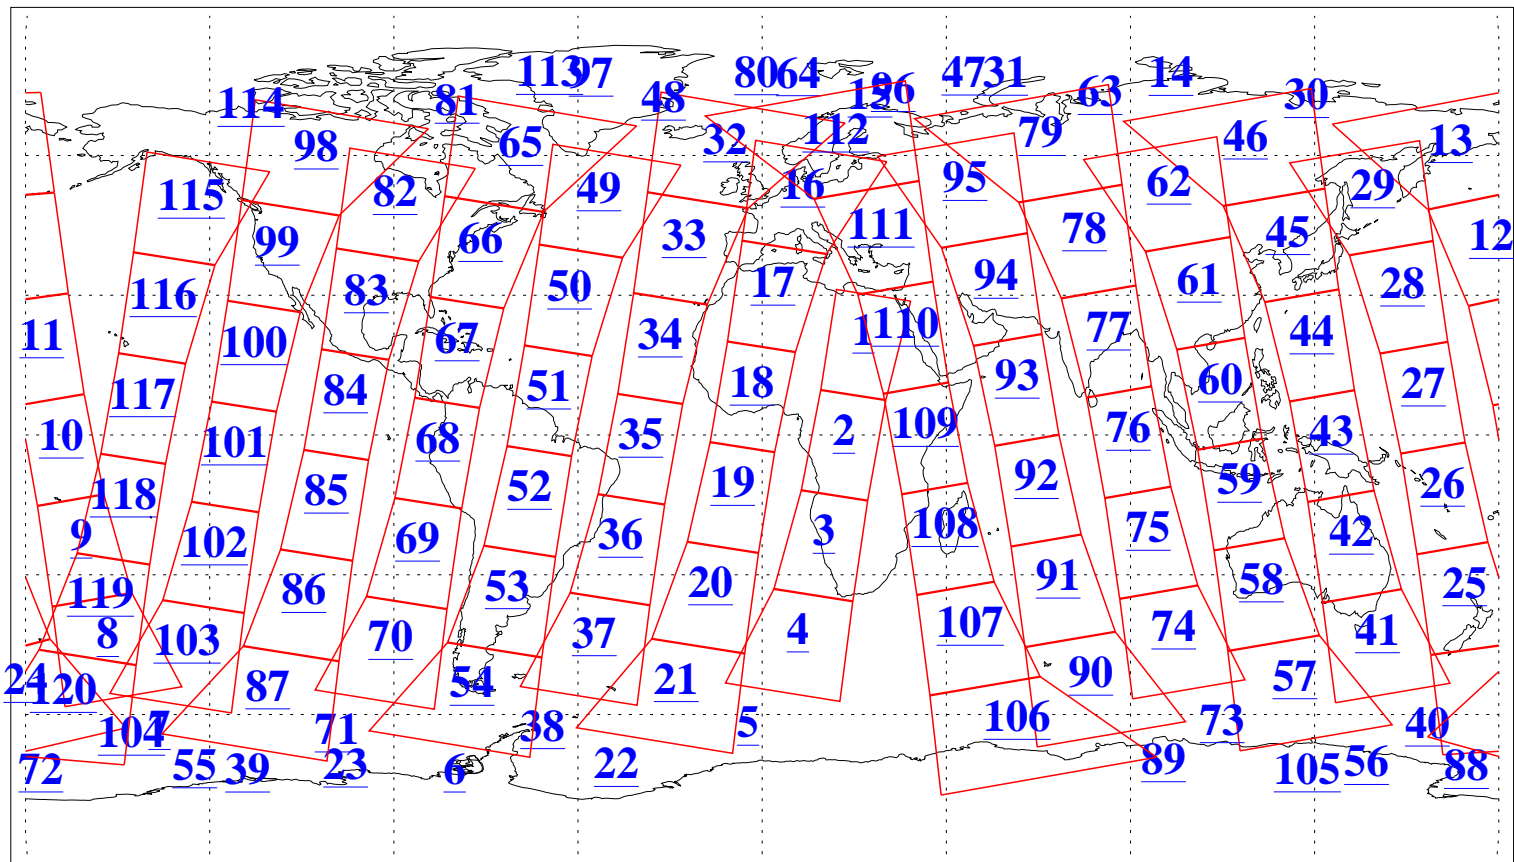

L1B Availability  
 AMSU Granules: 240  
 HSB Granules: 0  
 AIRS Granules: 240

10 Nov 2020  
 DoY 315  
 Aqua Day 6765  
 Granules: 1 to 120

Granules: 121 to 240

Legend: AMSU Available, HSB Available, AIRS Available

L1B Availability  
AMSU Granules: 240  
HSB Granules: 0  
AIRS Granules: 240

10 Nov 2020  
DoY 315  
Aqua Day 6765

Ascending Granules

Descending Granules

Legend: AMSU Available, HSB Available, AIRS Available

L1B Availability  
 AMSU Granules: 240  
 HSB Granules: 0  
 AIRS Granules: 240

10 Nov 2020  
 DoY 315  
 Aqua Day 6765

Northern Hemisphere Granules

Southern Hemisphere Granules

Legend: AMSU Available, HSB Available, **AIRS Available**