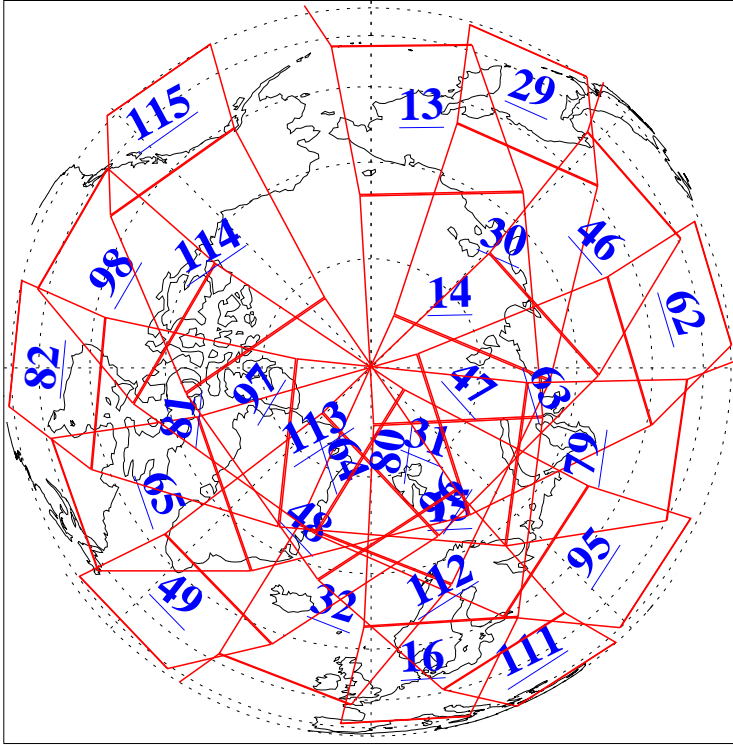

L1B Availability  
 AMSU Granules: 240  
 HSB Granules: 0  
 AIRS Granules: 240

10 Nov 2020  
 DoY 315  
 Aqua Day 6765  
 Granules: 1 to 120

Granules: 121 to 240

Legend: AMSU Available, HSB Available, AIRS Available

L1B Availability  
AMSU Granules: 240  
HSB Granules: 0  
AIRS Granules: 240

10 Nov 2020  
DoY 315  
Aqua Day 6765

Ascending Granules

Descending Granules

Legend: AMSU Available, HSB Available, AIRS Available

L1B Availability  
 AMSU Granules: 240  
 HSB Granules: 0  
 AIRS Granules: 240

10 Nov 2020  
 DoY 315  
 Aqua Day 6765

Northern Hemisphere Granules

Southern Hemisphere Granules

Legend: AMSU Available, HSB Available, **AIRS Available**