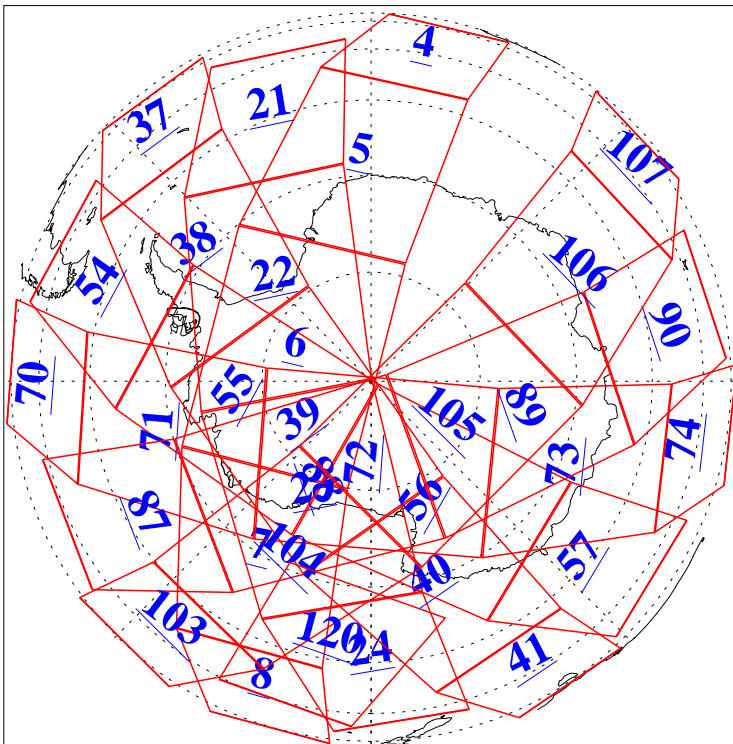

L1B Availability  
 AMSU Granules: 240  
 HSB Granules: 0  
 AIRS Granules: 240

10 Nov 2020  
 DoY 315  
 Aqua Day 6765  
 Granules: 1 to 120

Granules: 121 to 240

Legend: AMSU Available, HSB Available, AIRS Available

L1B Availability  
AMSU Granules: 240  
HSB Granules: 0  
AIRS Granules: 240

10 Nov 2020  
DoY 315  
Aqua Day 6765

Ascending Granules

Descending Granules

Legend: AMSU Available, HSB Available, AIRS Available

L1B Availability  
 AMSU Granules: 240  
 HSB Granules: 0  
 AIRS Granules: 240

10 Nov 2020  
 DoY 315  
 Aqua Day 6765

Northern Hemisphere Granules

Southern Hemisphere Granules

Legend: AMSU Available, HSB Available, **AIRS Available**