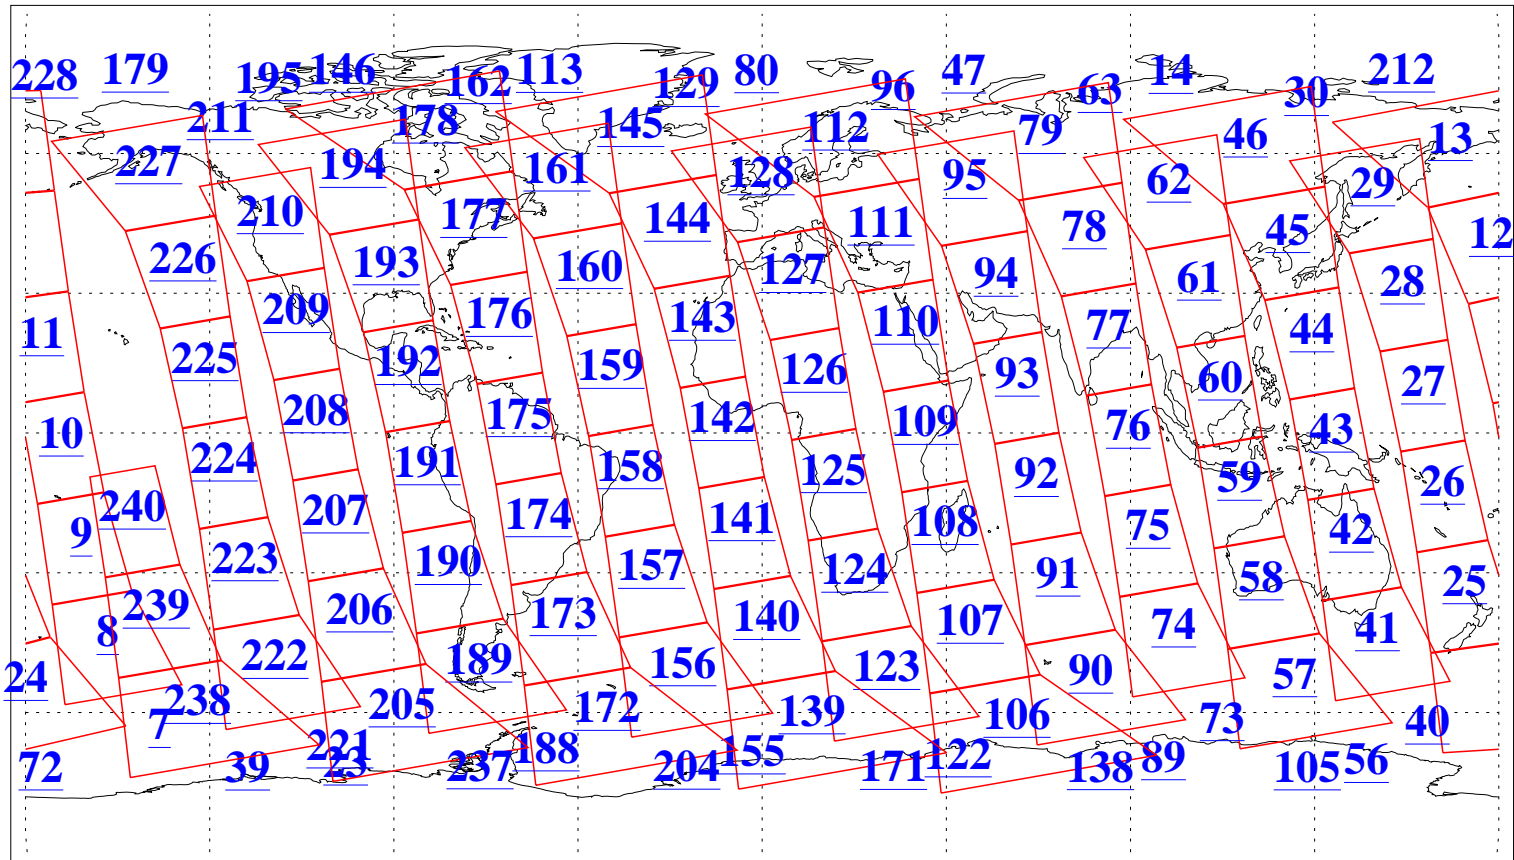

L1B Availability  
 AMSU Granules: 240  
 HSB Granules: 0  
 AIRS Granules: 240

10 Nov 2020  
 DoY 315  
 Aqua Day 6765  
 Granules: 1 to 120

Granules: 121 to 240

Legend: AMSU Available, HSB Available, AIRS Available

L1B Availability  
AMSU Granules: 240  
HSB Granules: 0  
AIRS Granules: 240

10 Nov 2020  
DoY 315  
Aqua Day 6765

Ascending Granules

Descending Granules

Legend: AMSU Available, HSB Available, AIRS Available

L1B Availability  
 AMSU Granules: 240  
 HSB Granules: 0  
 AIRS Granules: 240

10 Nov 2020  
 DoY 315  
 Aqua Day 6765

Northern Hemisphere Granules

Southern Hemisphere Granules

Legend: AMSU Available, HSB Available, **AIRS Available**