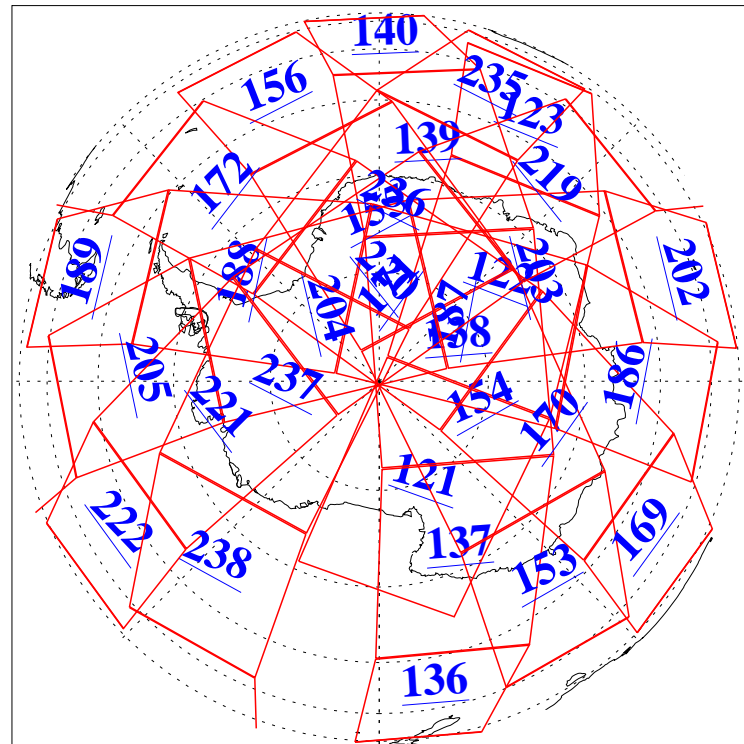

L1B Availability  
AMSU Granules: 240  
HSB Granules: 0  
AIRS Granules: 240

10 Nov 2020  
DoY 315  
Aqua Day 6765

Ascending Granules

Descending Granules

Legend: AMSU Available, HSB Available, AIRS Available

L1B Availability  
 AMSU Granules: 240  
 HSB Granules: 0  
 AIRS Granules: 240

10 Nov 2020  
 DoY 315  
 Aqua Day 6765

Northern Hemisphere Granules

Southern Hemisphere Granules

Legend: AMSU Available, HSB Available, **AIRS Available**