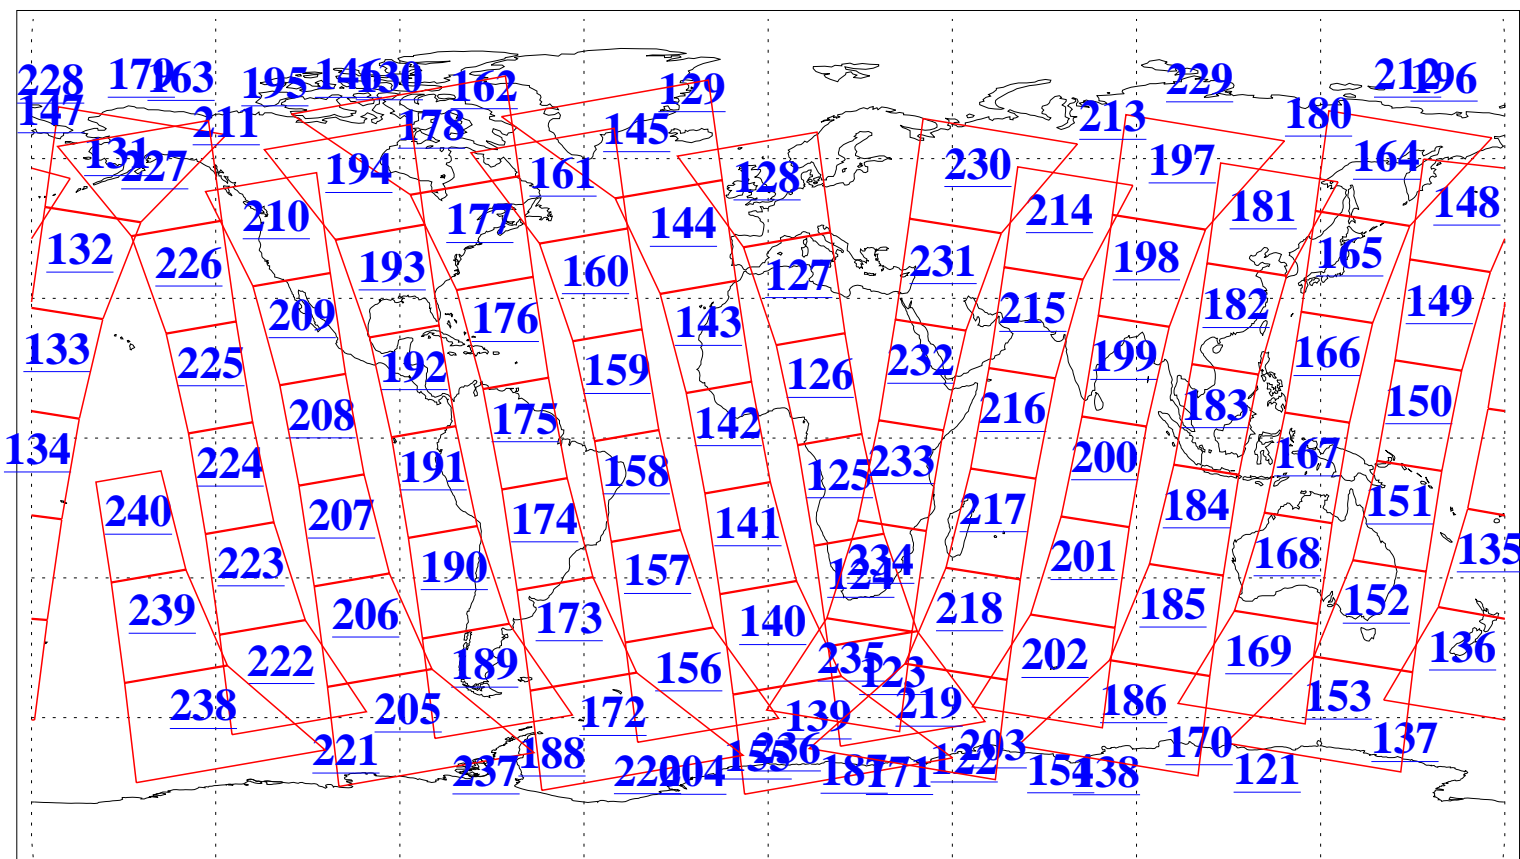

L1B Availability  
 AMSU Granules: 240  
 HSB Granules: 0  
 AIRS Granules: 240

10 Nov 2020  
 DoY 315  
 Aqua Day 6765  
 Granules: 1 to 120

Granules: 121 to 240

Legend: AMSU Available, HSB Available, AIRS Available

L1B Availability  
AMSU Granules: 240  
HSB Granules: 0  
AIRS Granules: 240

10 Nov 2020  
DoY 315  
Aqua Day 6765

Ascending Granules

Descending Granules

Legend: AMSU Available, HSB Available, AIRS Available

L1B Availability  
 AMSU Granules: 240  
 HSB Granules: 0  
 AIRS Granules: 240

10 Nov 2020  
 DoY 315  
 Aqua Day 6765

Northern Hemisphere Granules

Southern Hemisphere Granules

Legend: AMSU Available, HSB Available, **AIRS Available**