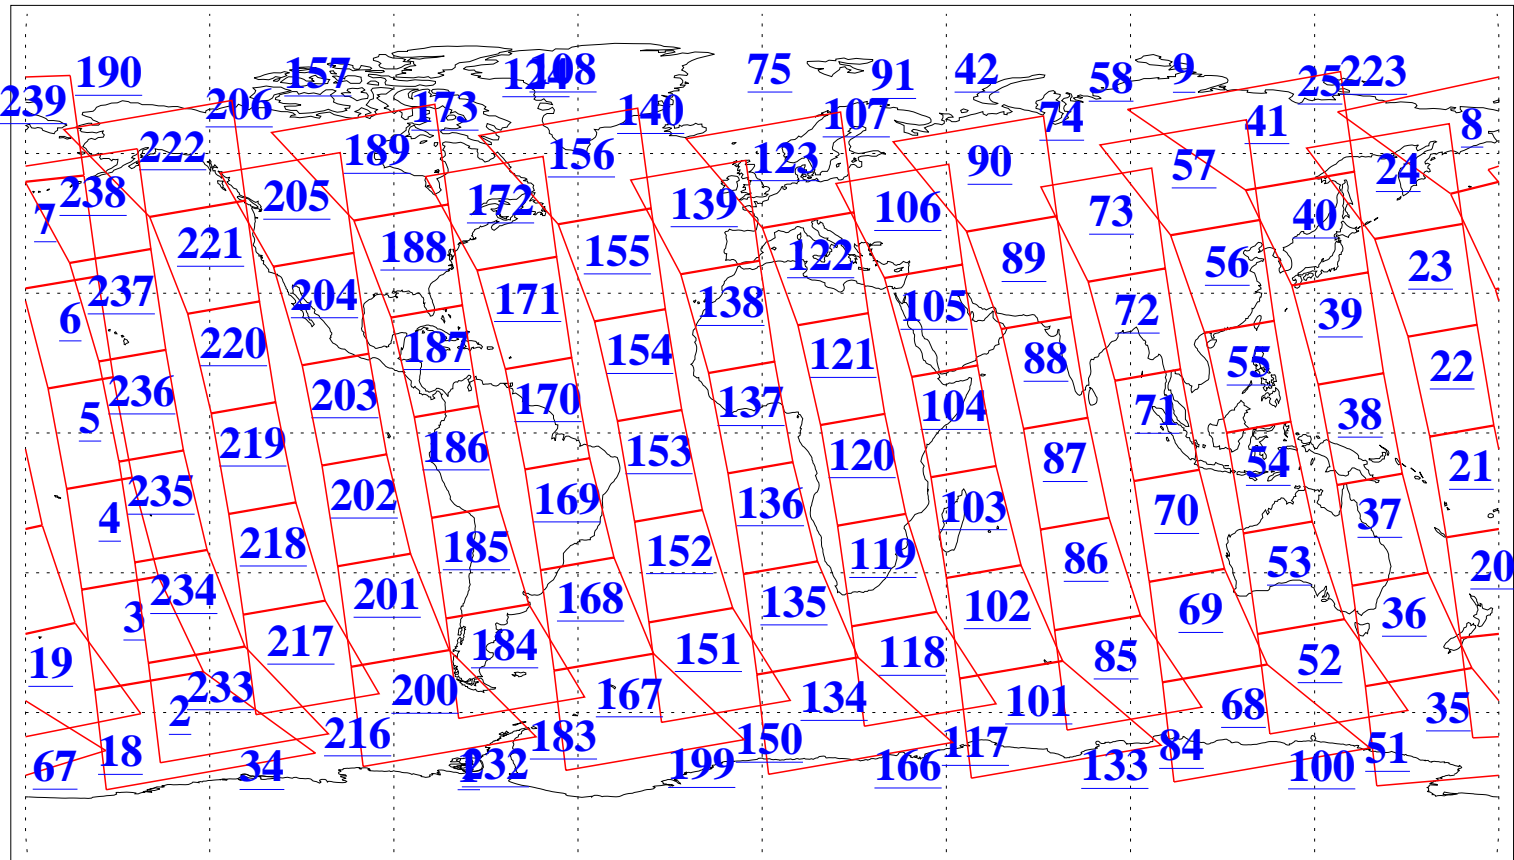

L1B Availability
 AMSU Granules: 240
 HSB Granules: 0
 AIRS Granules: 240

7 Nov 2020
 DoY 312
 Aqua Day 6762
 Granules: 1 to 120

Granules: 121 to 240

Legend: AMSU Available, *HSB Available*, *AIRS Available*

L1B Availability
 AMSU Granules: 240
 HSB Granules: 0
 AIRS Granules: 240

7 Nov 2020
 DoY 312
 Aqua Day 6762

Ascending Granules

Descending Granules

Legend: AMSU Available, HSB Available, AIRS Available

L1B Availability
 AMSU Granules: 240
 HSB Granules: 0
 AIRS Granules: 240

7 Nov 2020
 DoY 312
 Aqua Day 6762

Northern Hemisphere Granules

Southern Hemisphere Granules

Legend: AMSU Available, HSB Available, **AIRS Available**