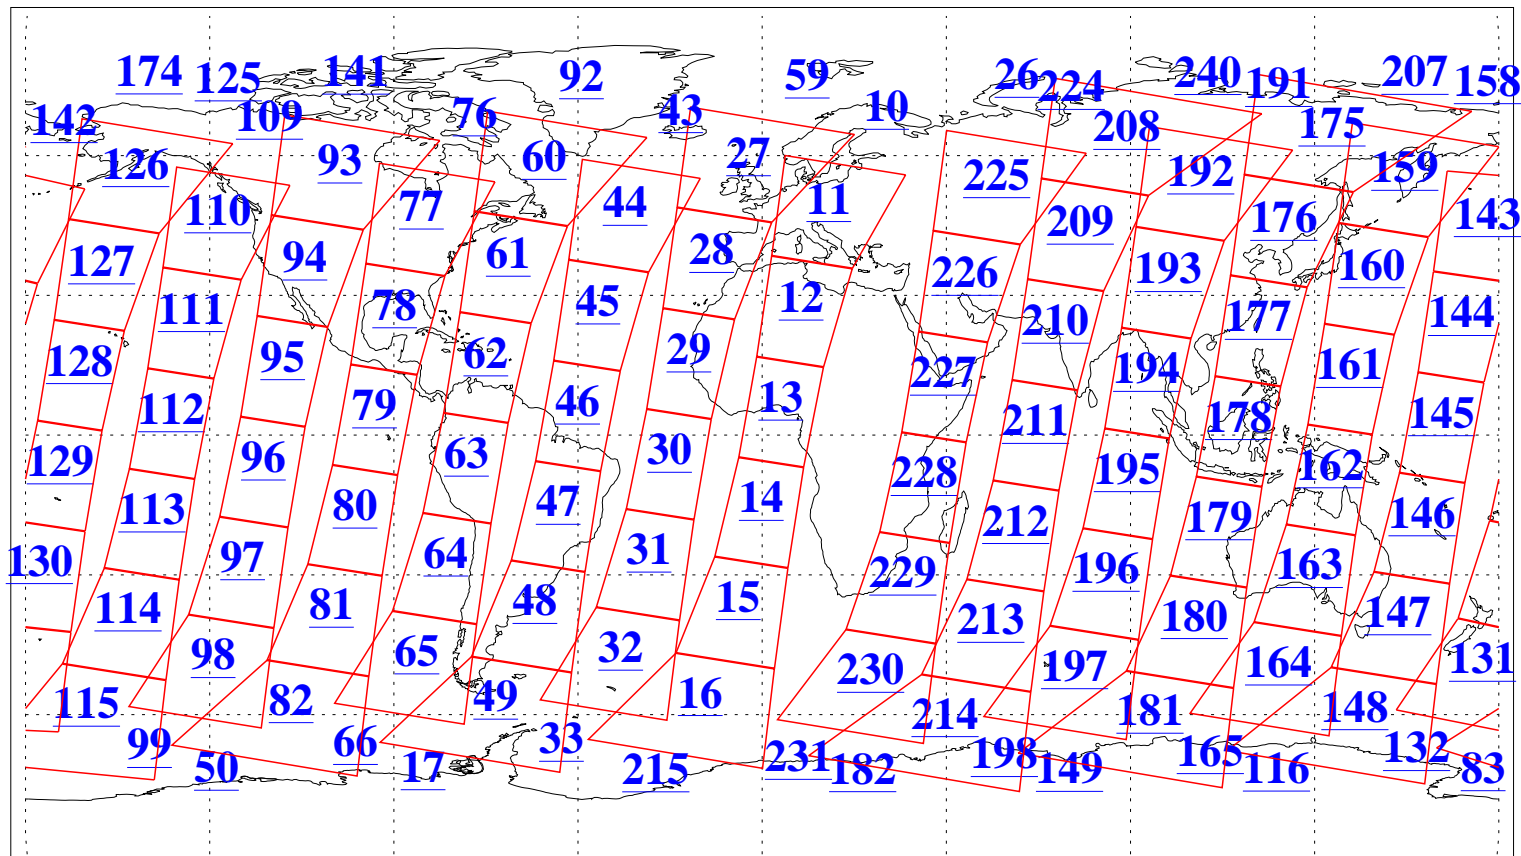

L1B Availability
 AMSU Granules: 240
 HSB Granules: 0
 AIRS Granules: 240

7 Nov 2020
 DoY 312
 Aqua Day 6762
 Granules: 1 to 120

Granules: 121 to 240

Legend: AMSU Available, *HSB Available*, *AIRS Available*

L1B Availability
 AMSU Granules: 240
 HSB Granules: 0
 AIRS Granules: 240

7 Nov 2020
 DoY 312
 Aqua Day 6762

Ascending Granules

Descending Granules

Legend: AMSU Available, HSB Available, AIRS Available

L1B Availability
 AMSU Granules: 240
 HSB Granules: 0
 AIRS Granules: 240

7 Nov 2020
 DoY 312
 Aqua Day 6762

Northern Hemisphere Granules

Southern Hemisphere Granules

Legend: AMSU Available, HSB Available, **AIRS Available**