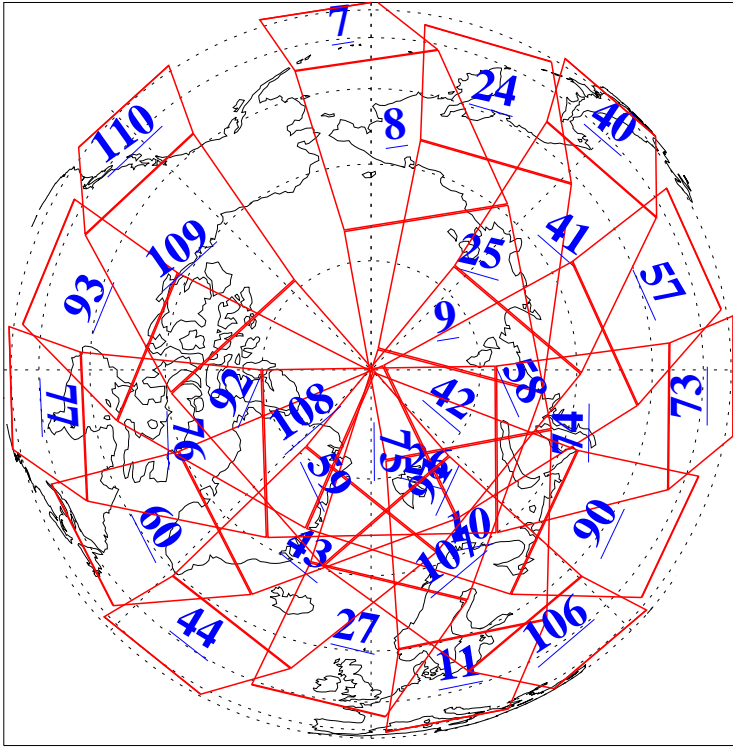

L1B Availability
 AMSU Granules: 240
 HSB Granules: 0
 AIRS Granules: 240

7 Nov 2020
 DoY 312
 Aqua Day 6762
 Granules: 1 to 120

Granules: 121 to 240

Legend: AMSU Available, *HSB Available*, *AIRS Available*

L1B Availability
 AMSU Granules: 240
 HSB Granules: 0
 AIRS Granules: 240

7 Nov 2020
 DoY 312
 Aqua Day 6762

Ascending Granules

Descending Granules

Legend: AMSU Available, HSB Available, AIRS Available

L1B Availability
 AMSU Granules: 240
 HSB Granules: 0
 AIRS Granules: 240

7 Nov 2020
 DoY 312
 Aqua Day 6762

Northern Hemisphere Granules

Southern Hemisphere Granules

Legend: AMSU Available, HSB Available, **AIRS Available**