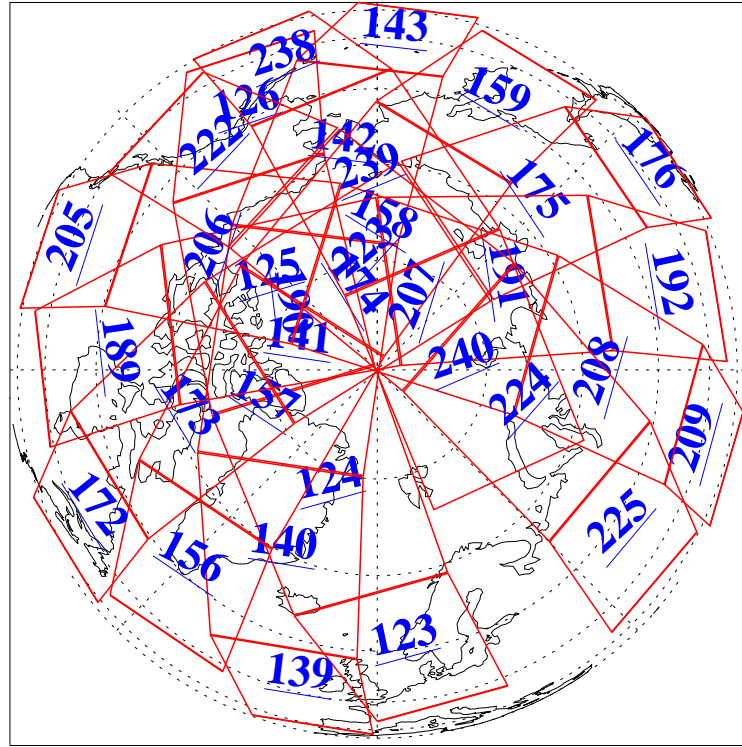

L1B Availability
 AMSU Granules: 240
 HSB Granules: 0
 AIRS Granules: 240

7 Nov 2020
 DoY 312
 Aqua Day 6762

Ascending Granules

Descending Granules

Legend: AMSU Available, HSB Available, AIRS Available

L1B Availability
 AMSU Granules: 240
 HSB Granules: 0
 AIRS Granules: 240

7 Nov 2020
 DoY 312
 Aqua Day 6762

Northern Hemisphere Granules

Southern Hemisphere Granules

Legend: AMSU Available, HSB Available, **AIRS Available**