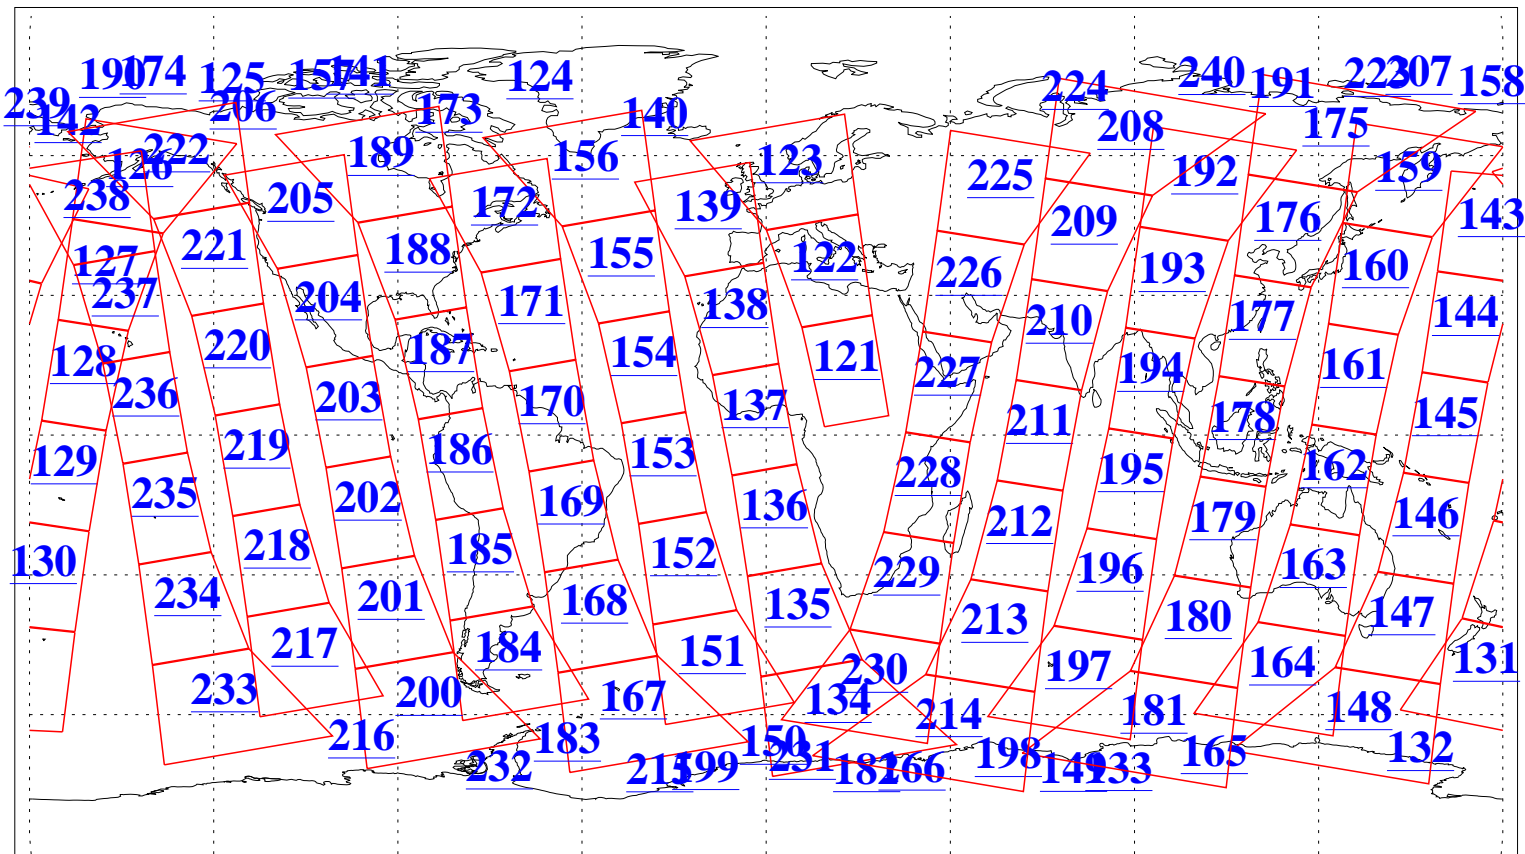

L1B Availability
 AMSU Granules: 240
 HSB Granules: 0
 AIRS Granules: 240

7 Nov 2020
 DoY 312
 Aqua Day 6762
 Granules: 1 to 120

Granules: 121 to 240

Legend: AMSU Available, *HSB Available*, *AIRS Available*

L1B Availability
 AMSU Granules: 240
 HSB Granules: 0
 AIRS Granules: 240

7 Nov 2020
 DoY 312
 Aqua Day 6762

Ascending Granules

Descending Granules

Legend: AMSU Available, HSB Available, AIRS Available

L1B Availability
 AMSU Granules: 240
 HSB Granules: 0
 AIRS Granules: 240

7 Nov 2020
 DoY 312
 Aqua Day 6762

Northern Hemisphere Granules

Southern Hemisphere Granules

Legend: AMSU Available, HSB Available, **AIRS Available**