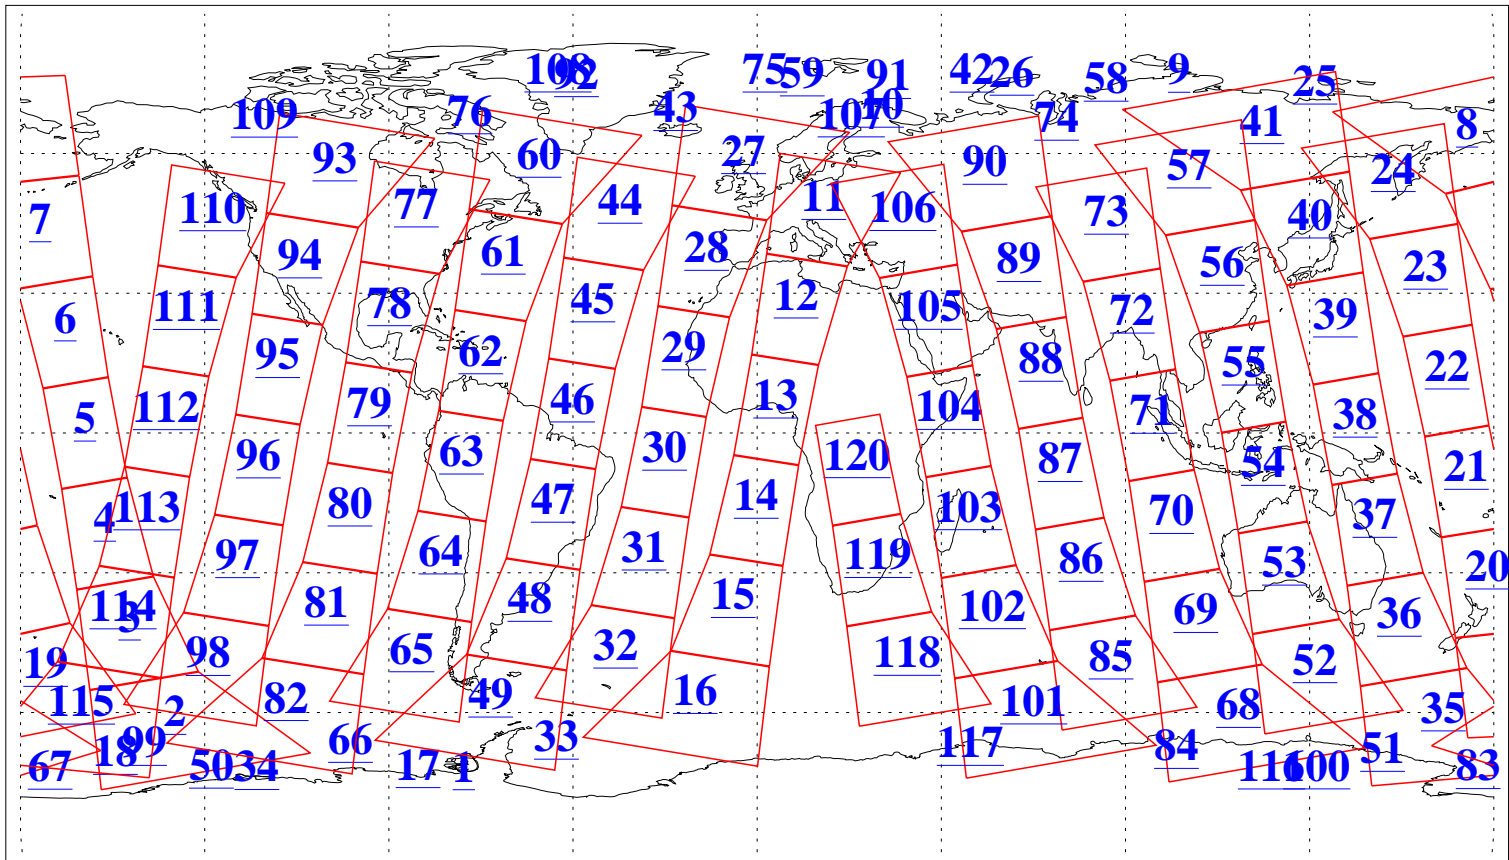

L1B Availability
 AMSU Granules: 240
 HSB Granules: 0
 AIRS Granules: 240

7 Nov 2020
 DoY 312
 Aqua Day 6762
 Granules: 1 to 120

Granules: 121 to 240

Legend: AMSU Available, *HSB Available*, *AIRS Available*

L1B Availability
 AMSU Granules: 240
 HSB Granules: 0
 AIRS Granules: 240

7 Nov 2020
 DoY 312
 Aqua Day 6762

Ascending Granules

Descending Granules

Legend: AMSU Available, HSB Available, AIRS Available

L1B Availability
 AMSU Granules: 240
 HSB Granules: 0
 AIRS Granules: 240

7 Nov 2020
 DoY 312
 Aqua Day 6762

Northern Hemisphere Granules

Southern Hemisphere Granules

Legend: AMSU Available, HSB Available, **AIRS Available**