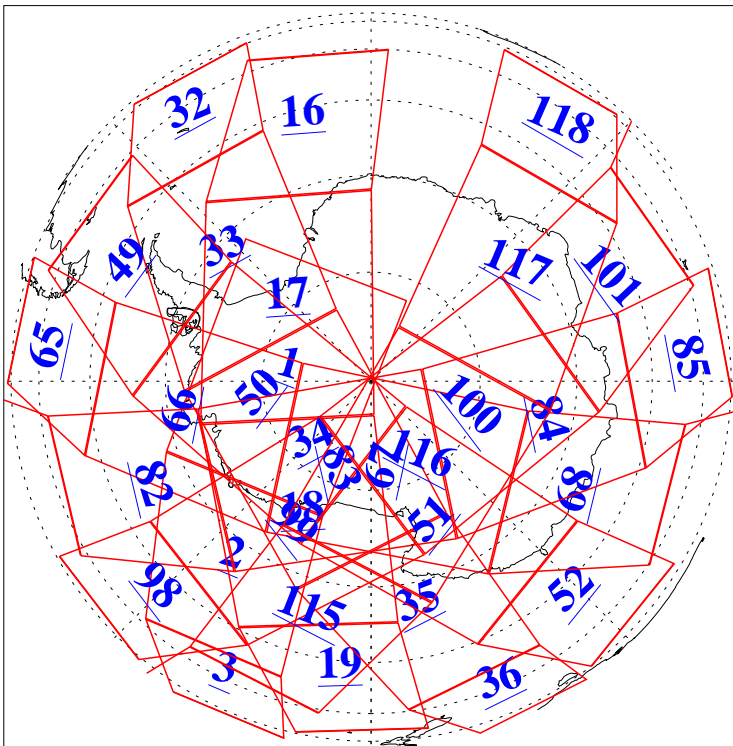

L1B Availability
 AMSU Granules: 240
 HSB Granules: 0
 AIRS Granules: 240

7 Nov 2020
 DoY 312
 Aqua Day 6762
 Granules: 1 to 120

Granules: 121 to 240

Legend: AMSU Available, *HSB Available*, *AIRS Available*

L1B Availability
 AMSU Granules: 240
 HSB Granules: 0
 AIRS Granules: 240

7 Nov 2020
 DoY 312
 Aqua Day 6762

Ascending Granules

Descending Granules

Legend: AMSU Available, HSB Available, AIRS Available

L1B Availability
 AMSU Granules: 240
 HSB Granules: 0
 AIRS Granules: 240

7 Nov 2020
 DoY 312
 Aqua Day 6762

Northern Hemisphere Granules

Southern Hemisphere Granules

Legend: AMSU Available, HSB Available, **AIRS Available**