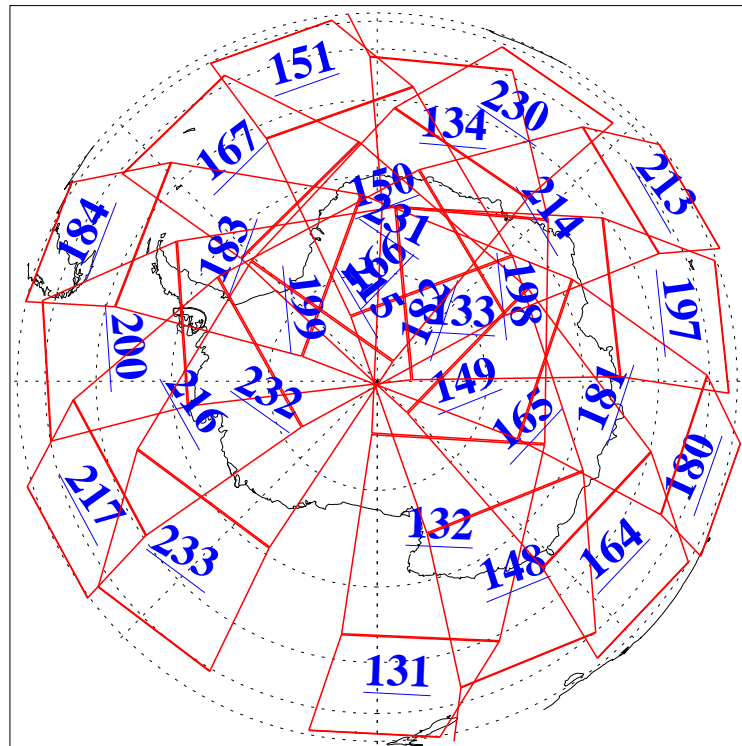

L1B Availability
 AMSU Granules: 240
 HSB Granules: 0
 AIRS Granules: 240

7 Nov 2020
 DoY 312
 Aqua Day 6762
 Granules: 1 to 120

Granules: 121 to 240

Legend: AMSU Available, *HSB Available*, *AIRS Available*

L1B Availability
 AMSU Granules: 240
 HSB Granules: 0
 AIRS Granules: 240

7 Nov 2020
 DoY 312
 Aqua Day 6762

Ascending Granules

Descending Granules

Legend: AMSU Available, HSB Available, AIRS Available

L1B Availability
 AMSU Granules: 240
 HSB Granules: 0
 AIRS Granules: 240

7 Nov 2020
 DoY 312
 Aqua Day 6762

Northern Hemisphere Granules

Southern Hemisphere Granules

Legend: AMSU Available, HSB Available, **AIRS Available**