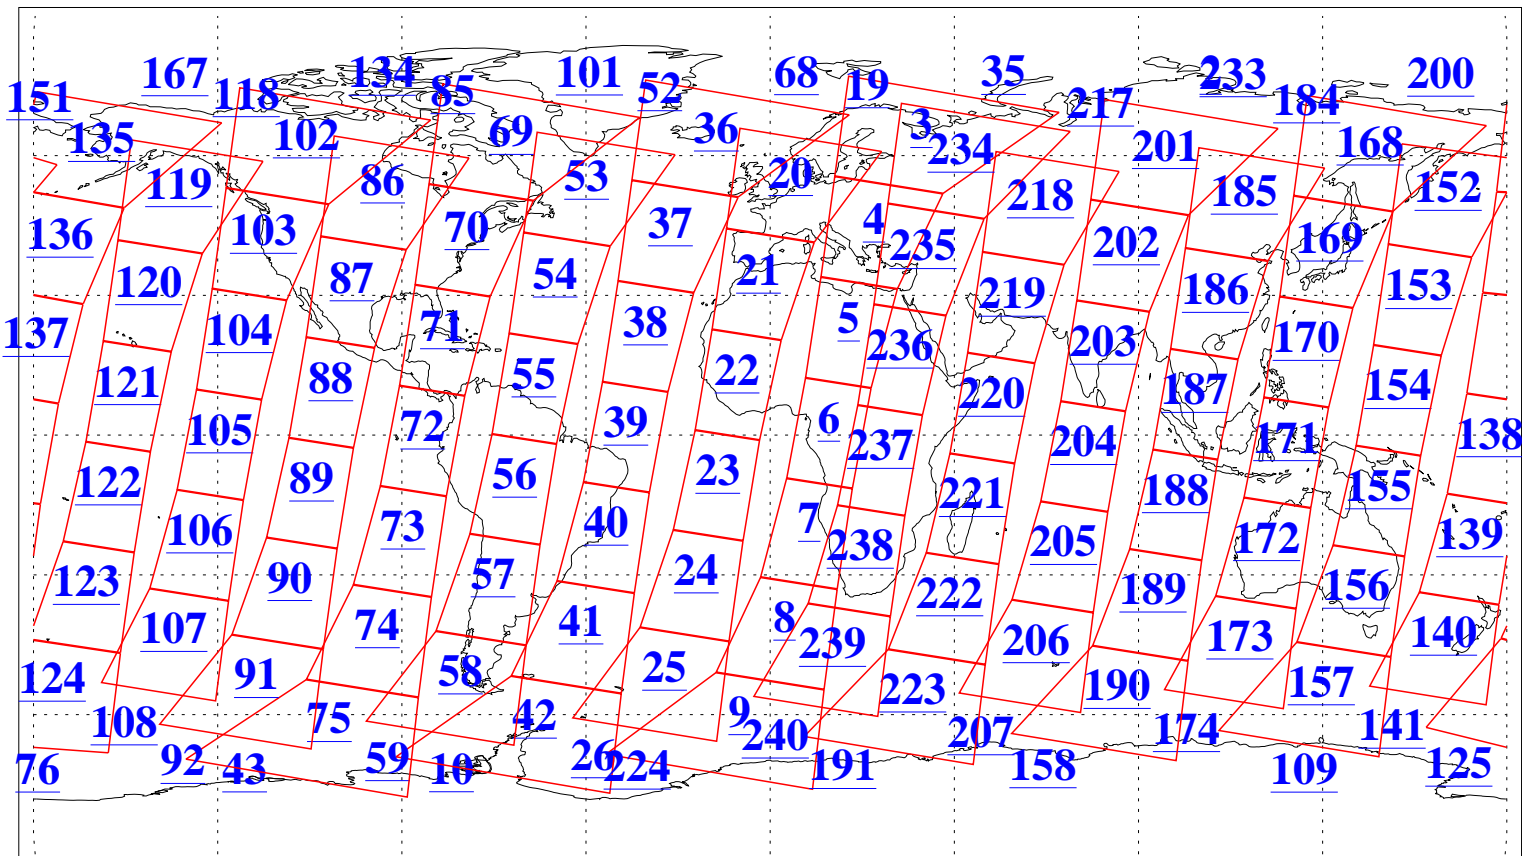

L1B Availability
AMSU Granules: 240
HSB Granules: 0
AIRS Granules: 240

6 Nov 2020
DoY 311
Aqua Day 6761
Granules: 1 to 120

Granules: 121 to 240

Legend: AMSU Available, *HSB Available*, *AIRS Available*

L1B Availability
 AMSU Granules: 240
 HSB Granules: 0
 AIRS Granules: 240

6 Nov 2020
 DoY 311
 Aqua Day 6761

Ascending Granules

Descending Granules

Legend: AMSU Available, *HSB Available*, *AIRS Available*

L1B Availability
 AMSU Granules: 240
 HSB Granules: 0
 AIRS Granules: 240

6 Nov 2020
 DoY 311
 Aqua Day 6761

Northern Hemisphere Granules

Southern Hemisphere Granules

Legend: AMSU Available, HSB Available, AIRS Available