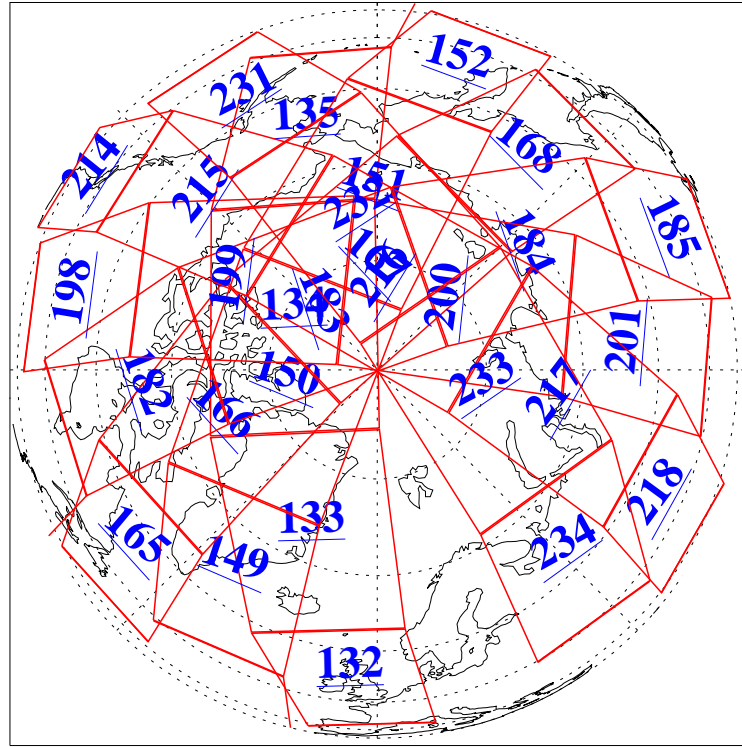

L1B Availability
AMSU Granules: 240
HSB Granules: 0
AIRS Granules: 240

6 Nov 2020
DoY 311
Aqua Day 6761

Northern Hemisphere Granules

Southern Hemisphere Granules