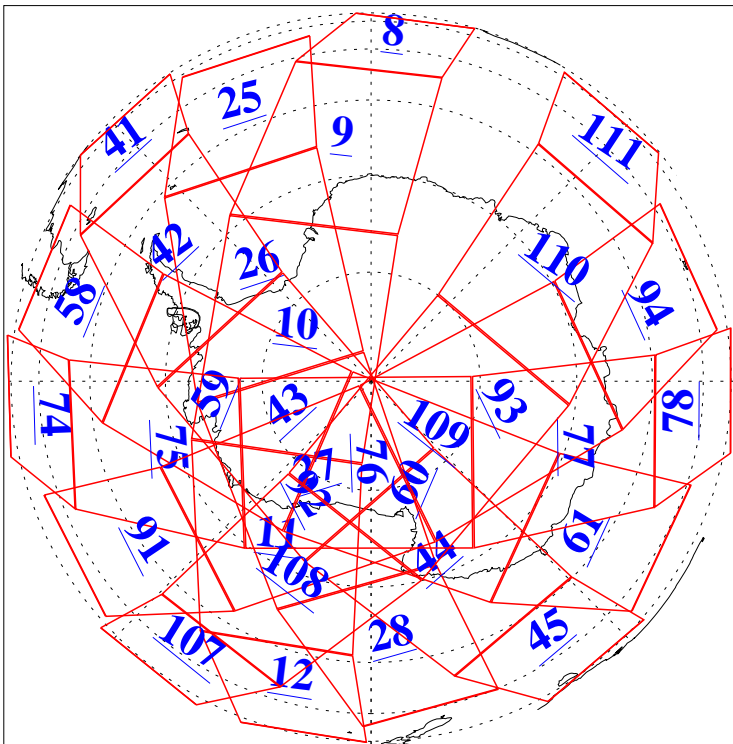

L1B Availability
AMSU Granules: 240
HSB Granules: 0
AIRS Granules: 240

6 Nov 2020
DoY 311
Aqua Day 6761
Granules: 1 to 120

Granules: 121 to 240

Legend: AMSU Available, *HSB Available*, *AIRS Available*

L1B Availability
 AMSU Granules: 240
 HSB Granules: 0
 AIRS Granules: 240

6 Nov 2020
 DoY 311
 Aqua Day 6761

Ascending Granules

Descending Granules

Legend: AMSU Available, *HSB Available*, *AIRS Available*

L1B Availability
 AMSU Granules: 240
 HSB Granules: 0
 AIRS Granules: 240

6 Nov 2020
 DoY 311
 Aqua Day 6761

Northern Hemisphere Granules

Southern Hemisphere Granules

Legend: AMSU Available, HSB Available, AIRS Available