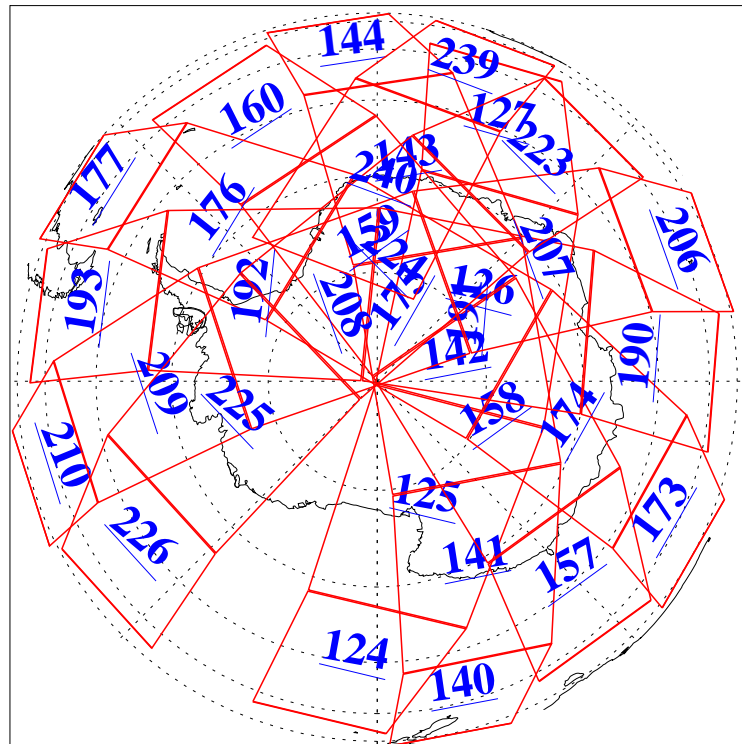

Legend: AMSU Available, HSB Available, AIRS Available