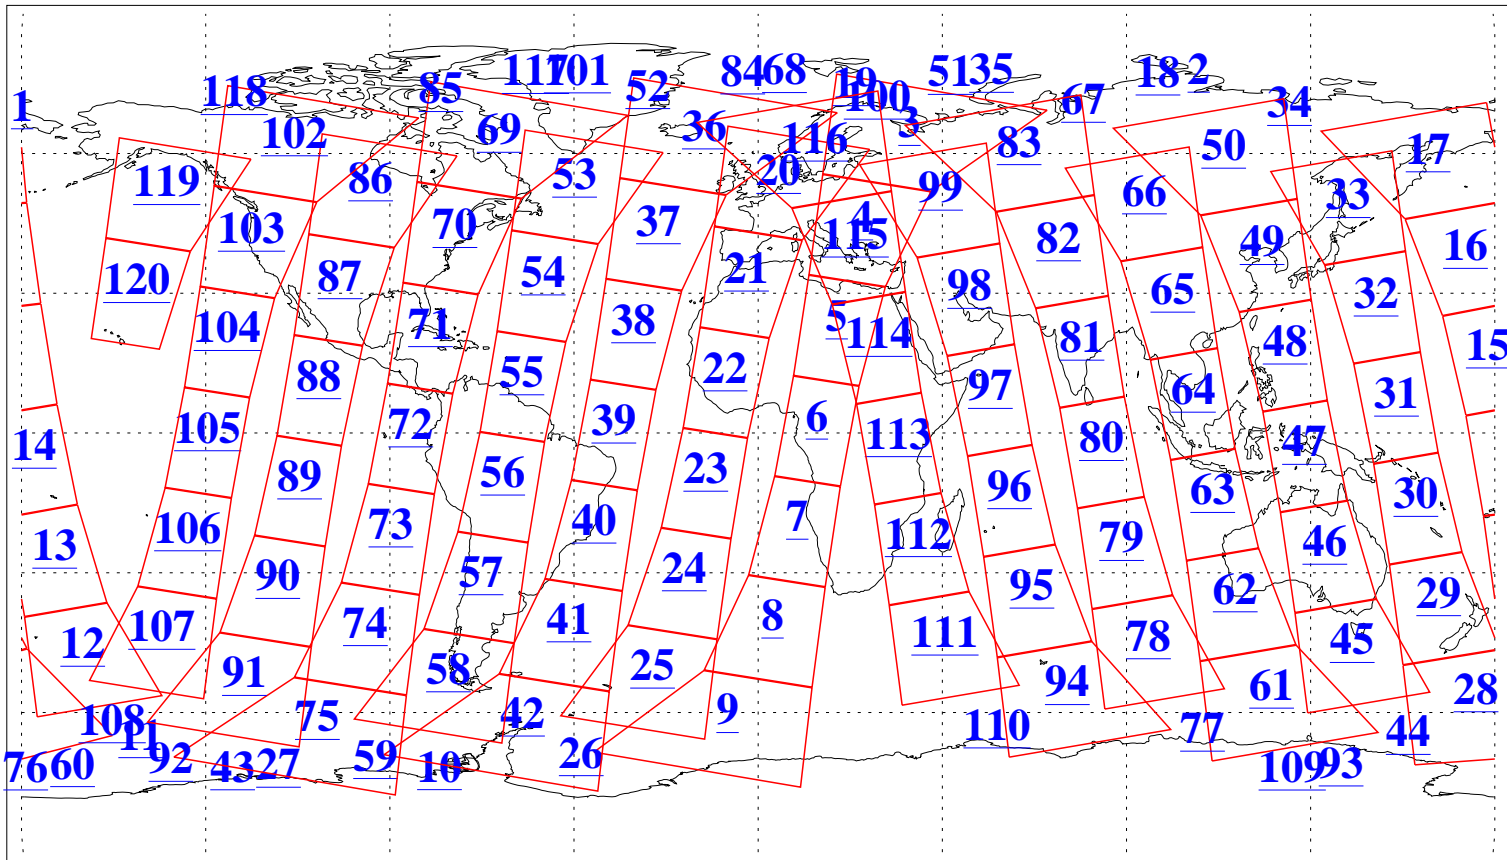

L1B Availability
AMSU Granules: 240
HSB Granules: 0
AIRS Granules: 240

6 Nov 2020
DoY 311
Aqua Day 6761
Granules: 1 to 120

Granules: 121 to 240

Legend: AMSU Available, *HSB Available*, *AIRS Available*

L1B Availability
 AMSU Granules: 240
 HSB Granules: 0
 AIRS Granules: 240

6 Nov 2020
 DoY 311
 Aqua Day 6761

Ascending Granules

Descending Granules

Legend: AMSU Available, *HSB Available*, *AIRS Available*

L1B Availability
 AMSU Granules: 240
 HSB Granules: 0
 AIRS Granules: 240

6 Nov 2020
 DoY 311
 Aqua Day 6761

Northern Hemisphere Granules

Southern Hemisphere Granules

Legend: AMSU Available, HSB Available, AIRS Available