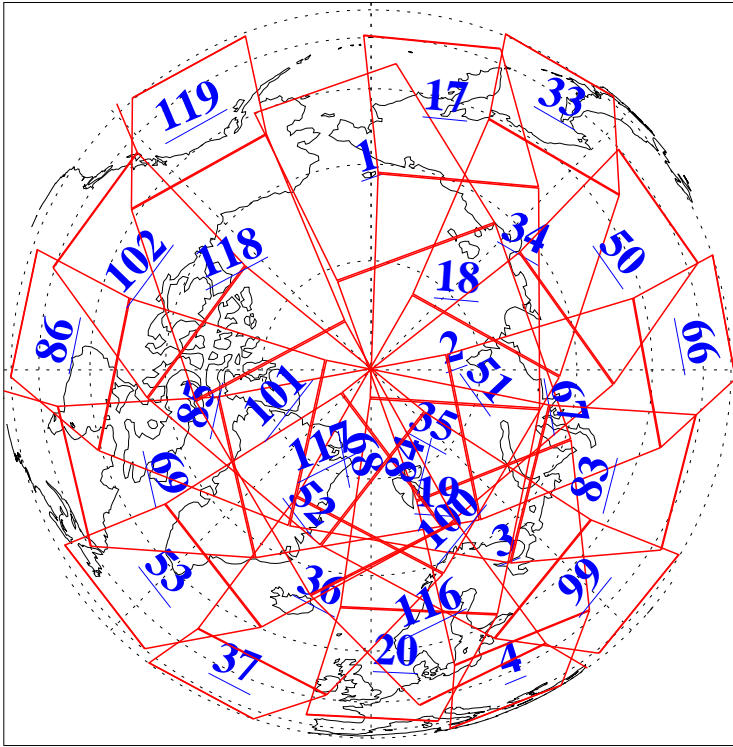

L1B Availability
AMSU Granules: 240
HSB Granules: 0
AIRS Granules: 240

6 Nov 2020
DoY 311
Aqua Day 6761
Granules: 1 to 120

Granules: 121 to 240

Legend: AMSU Available, *HSB Available*, *AIRS Available*

L1B Availability
 AMSU Granules: 240
 HSB Granules: 0
 AIRS Granules: 240

6 Nov 2020
 DoY 311
 Aqua Day 6761

Ascending Granules

Descending Granules

Legend: AMSU Available, *HSB Available*, *AIRS Available*

L1B Availability
 AMSU Granules: 240
 HSB Granules: 0
 AIRS Granules: 240

6 Nov 2020
 DoY 311
 Aqua Day 6761

Northern Hemisphere Granules

Southern Hemisphere Granules

Legend: AMSU Available, HSB Available, AIRS Available