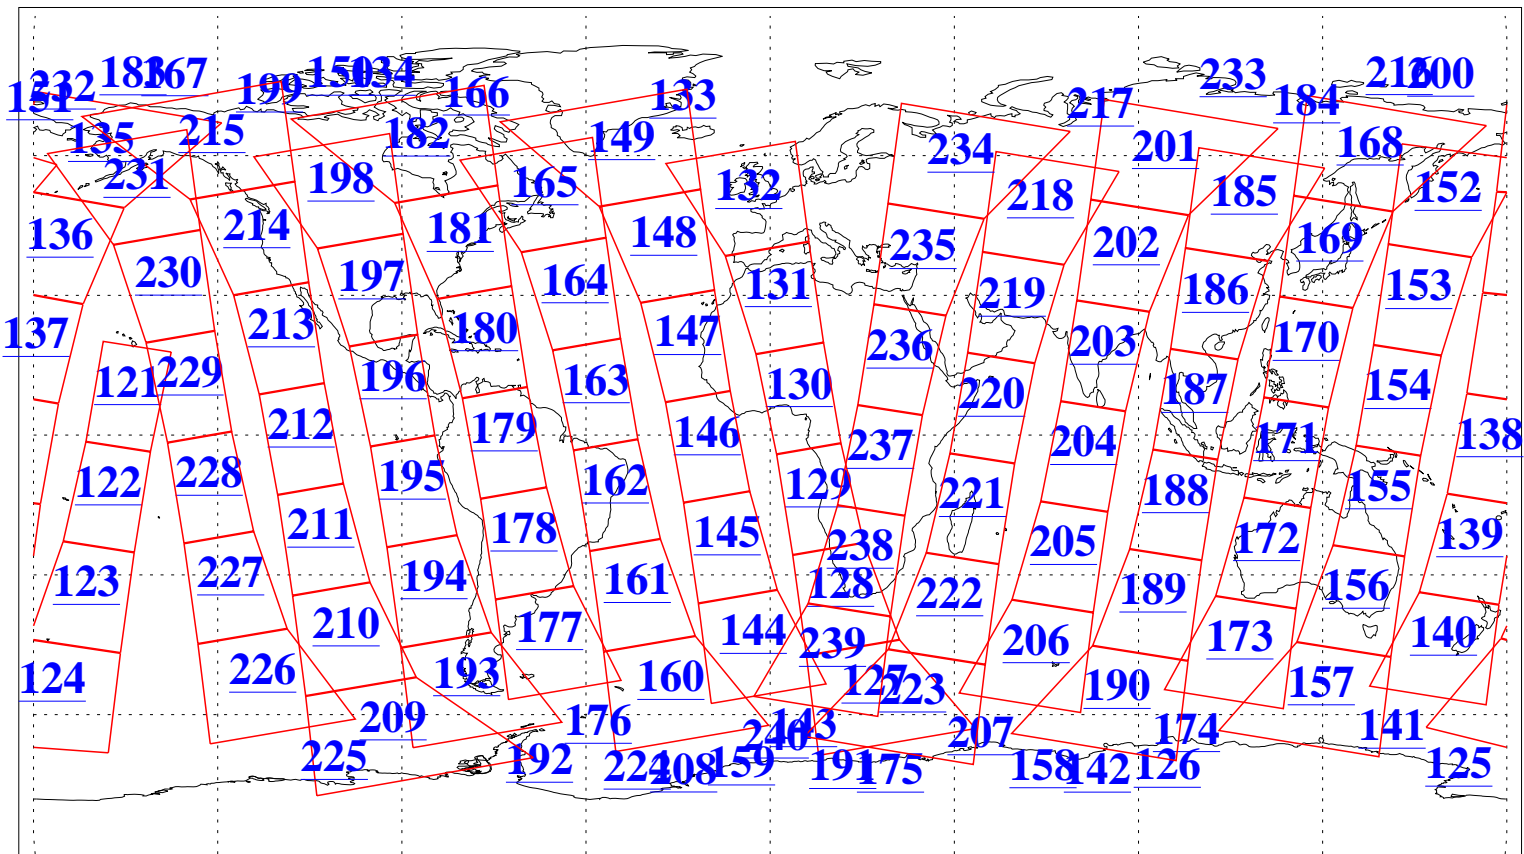

L1B Availability
AMSU Granules: 240
HSB Granules: 0
AIRS Granules: 240

6 Nov 2020
DoY 311
Aqua Day 6761
Granules: 1 to 120

Granules: 121 to 240

Legend: AMSU Available, *HSB Available*, *AIRS Available*

L1B Availability
 AMSU Granules: 240
 HSB Granules: 0
 AIRS Granules: 240

6 Nov 2020
 DoY 311
 Aqua Day 6761

Ascending Granules

Descending Granules

Legend: AMSU Available, *HSB Available*, *AIRS Available*

L1B Availability
 AMSU Granules: 240
 HSB Granules: 0
 AIRS Granules: 240

6 Nov 2020
 DoY 311
 Aqua Day 6761

Northern Hemisphere Granules

Southern Hemisphere Granules

Legend: AMSU Available, HSB Available, AIRS Available