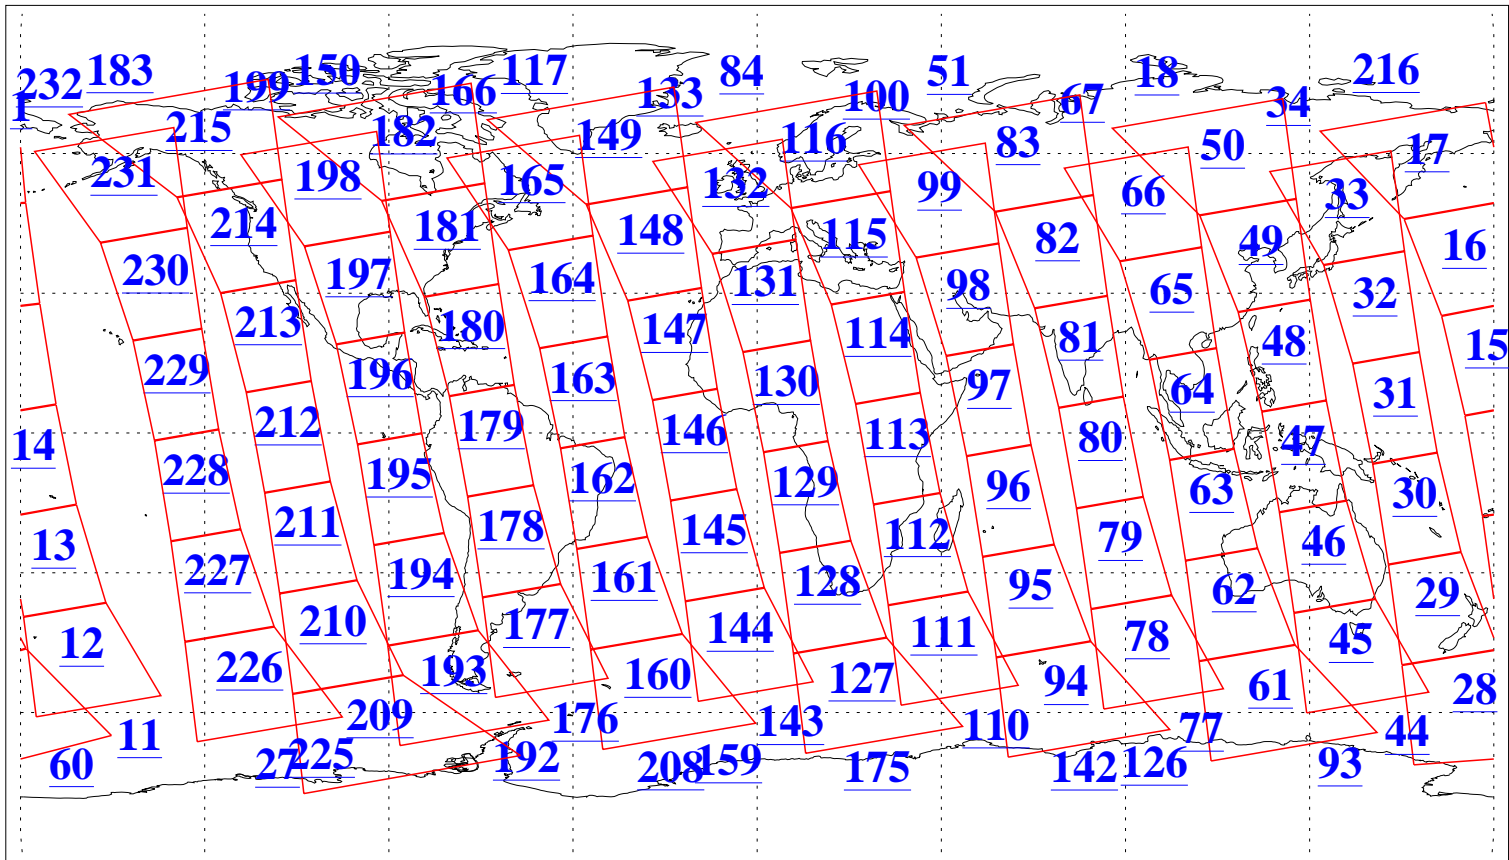

L1B Availability
AMSU Granules: 240
HSB Granules: 0
AIRS Granules: 240

6 Nov 2020
DoY 311
Aqua Day 6761
Granules: 1 to 120

Granules: 121 to 240

Legend: AMSU Available, *HSB Available*, *AIRS Available*

L1B Availability
 AMSU Granules: 240
 HSB Granules: 0
 AIRS Granules: 240

6 Nov 2020
 DoY 311
 Aqua Day 6761

Ascending Granules

Descending Granules

Legend: AMSU Available, *HSB Available*, *AIRS Available*

L1B Availability
 AMSU Granules: 240
 HSB Granules: 0
 AIRS Granules: 240

6 Nov 2020
 DoY 311
 Aqua Day 6761

Northern Hemisphere Granules

Southern Hemisphere Granules

Legend: AMSU Available, HSB Available, AIRS Available