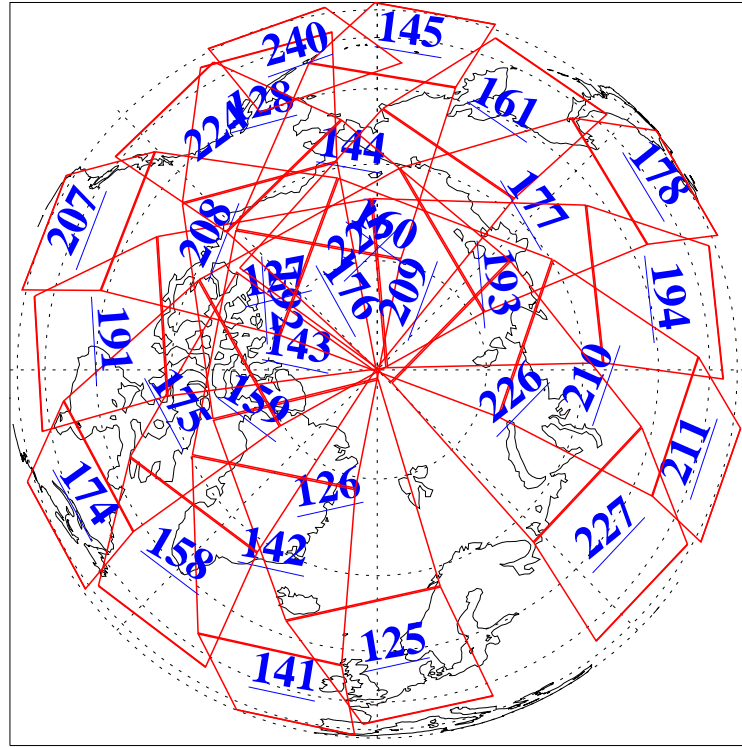

L1B Availability  
 AMSU Granules: 238  
 HSB Granules: 0  
 AIRS Granules: 240

5 Nov 2020  
 DoY 310  
 Aqua Day 6760

Ascending Granules

Descending Granules

Legend: AMSU Available, *HSB Available*, *AIRS Available*

L1B Availability  
 AMSU Granules: 238  
 HSB Granules: 0  
 AIRS Granules: 240

5 Nov 2020  
 DoY 310  
 Aqua Day 6760

Northern Hemisphere Granules

Southern Hemisphere Granules

Legend: AMSU Available, HSB Available, **AIRS Available**