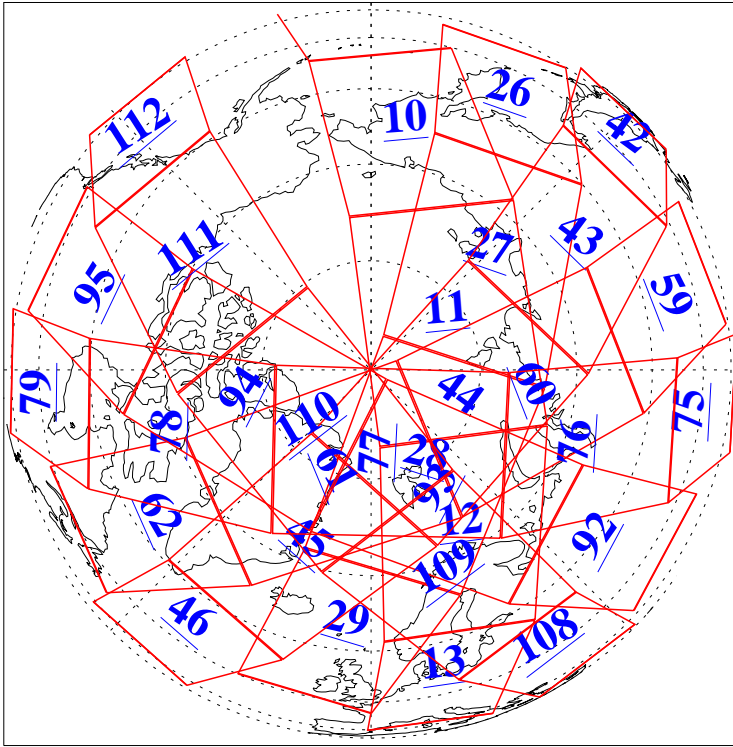

L1B Availability  
AMSU Granules: 238  
HSB Granules: 0  
AIRS Granules: 240

5 Nov 2020  
DoY 310  
Aqua Day 6760  
Granules: 1 to 120

Granules: 121 to 240

Legend: AMSU Available, HSB Available, AIRS Available

L1B Availability  
 AMSU Granules: 238  
 HSB Granules: 0  
 AIRS Granules: 240

5 Nov 2020  
 DoY 310  
 Aqua Day 6760

Ascending Granules

Descending Granules

Legend: AMSU Available, *HSB Available*, *AIRS Available*

L1B Availability  
 AMSU Granules: 238  
 HSB Granules: 0  
 AIRS Granules: 240

5 Nov 2020  
 DoY 310  
 Aqua Day 6760

Northern Hemisphere Granules

Southern Hemisphere Granules

Legend: AMSU Available, HSB Available, **AIRS Available**