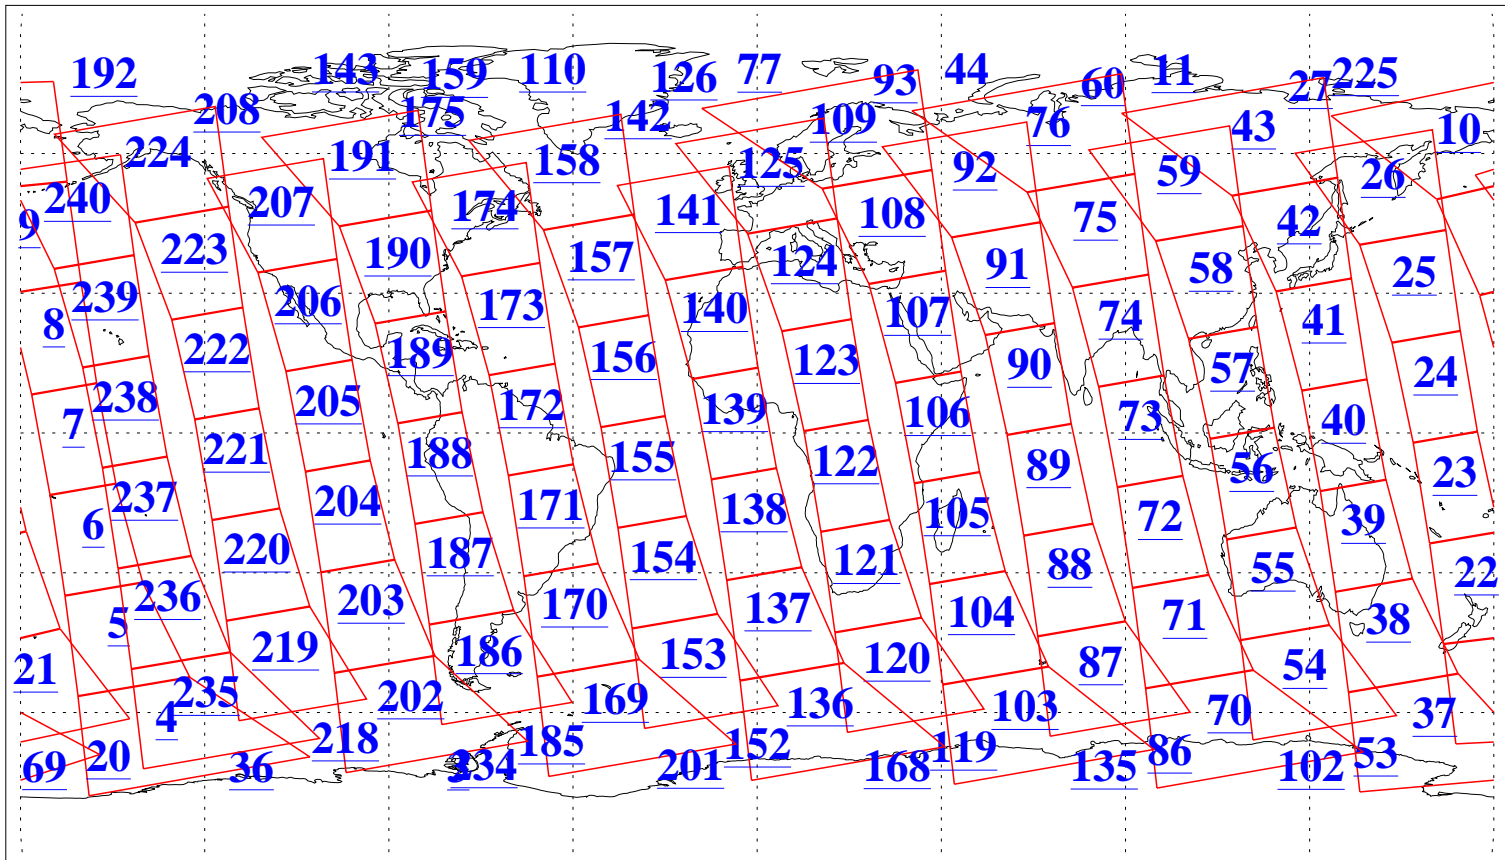

L1B Availability  
AMSU Granules: 238  
HSB Granules: 0  
AIRS Granules: 240

5 Nov 2020  
DoY 310  
Aqua Day 6760  
Granules: 1 to 120

Granules: 121 to 240

Legend: AMSU Available, HSB Available, AIRS Available

L1B Availability  
 AMSU Granules: 238  
 HSB Granules: 0  
 AIRS Granules: 240

5 Nov 2020  
 DoY 310  
 Aqua Day 6760

Ascending Granules

Descending Granules

Legend: AMSU Available, *HSB Available*, *AIRS Available*

L1B Availability  
 AMSU Granules: 238  
 HSB Granules: 0  
 AIRS Granules: 240

5 Nov 2020  
 DoY 310  
 Aqua Day 6760

Northern Hemisphere Granules

Southern Hemisphere Granules

Legend: AMSU Available, HSB Available, **AIRS Available**