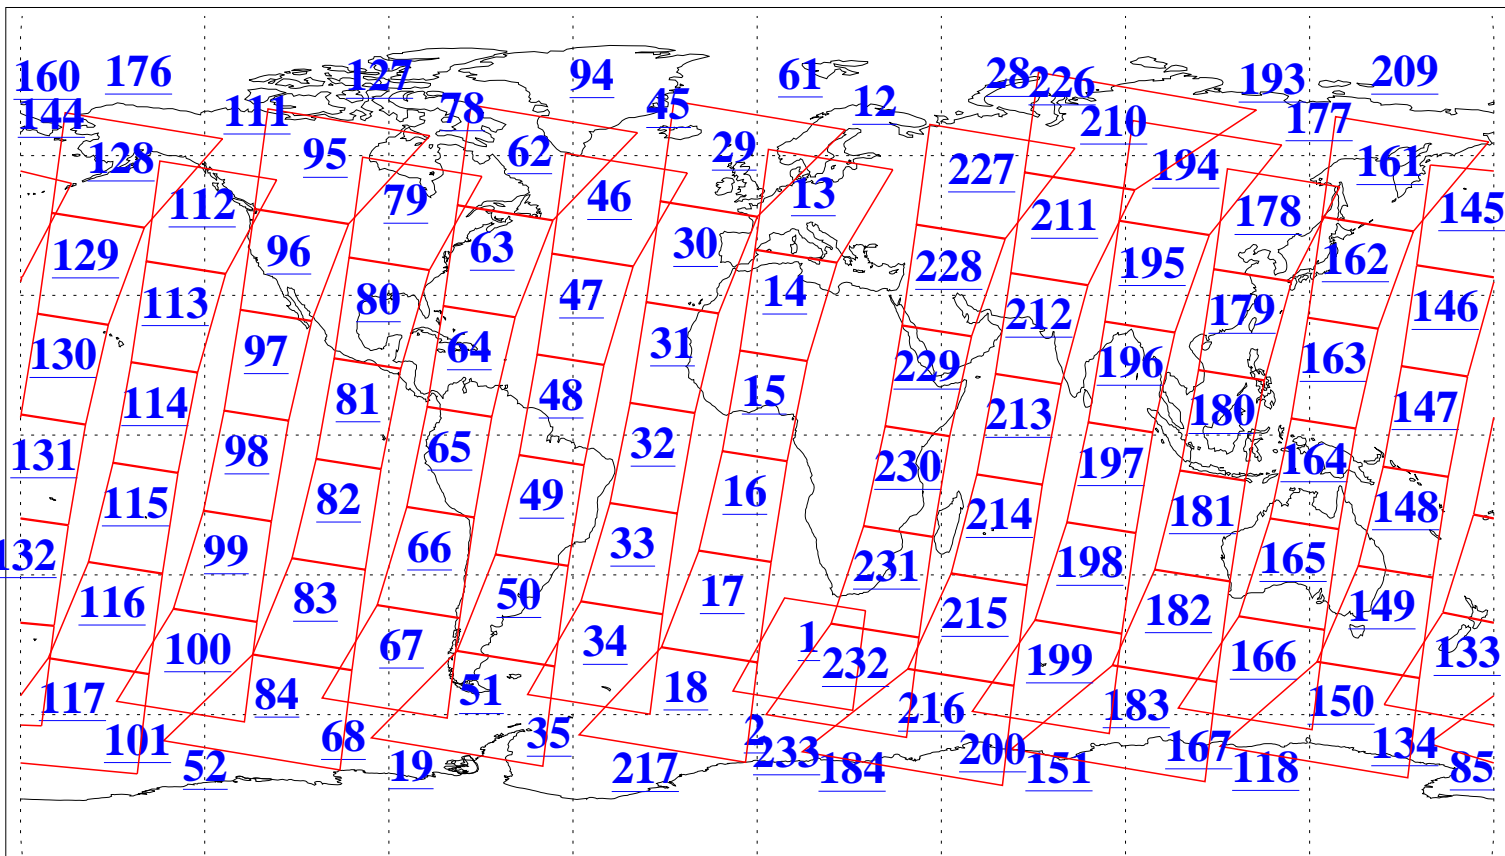

L1B Availability  
AMSU Granules: 238  
HSB Granules: 0  
AIRS Granules: 240

5 Nov 2020  
DoY 310  
Aqua Day 6760  
Granules: 1 to 120

Granules: 121 to 240

Legend: AMSU Available, HSB Available, AIRS Available

L1B Availability  
 AMSU Granules: 238  
 HSB Granules: 0  
 AIRS Granules: 240

5 Nov 2020  
 DoY 310  
 Aqua Day 6760

Ascending Granules

Descending Granules

Legend: AMSU Available, *HSB Available*, *AIRS Available*

L1B Availability  
 AMSU Granules: 238  
 HSB Granules: 0  
 AIRS Granules: 240

5 Nov 2020  
 DoY 310  
 Aqua Day 6760

Northern Hemisphere Granules

Southern Hemisphere Granules

Legend: AMSU Available, HSB Available, **AIRS Available**