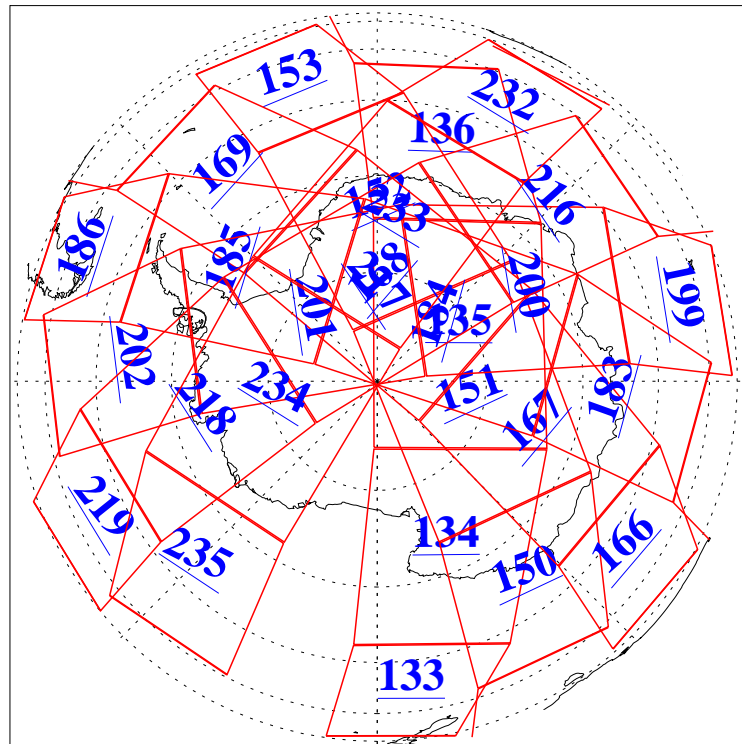

L1B Availability  
 AMSU Granules: 238  
 HSB Granules: 0  
 AIRS Granules: 240

5 Nov 2020  
 DoY 310  
 Aqua Day 6760

Ascending Granules

Descending Granules

Legend: AMSU Available, *HSB Available*, *AIRS Available*

L1B Availability  
 AMSU Granules: 238  
 HSB Granules: 0  
 AIRS Granules: 240

5 Nov 2020  
 DoY 310  
 Aqua Day 6760

Northern Hemisphere Granules

Southern Hemisphere Granules

Legend: AMSU Available, HSB Available, **AIRS Available**