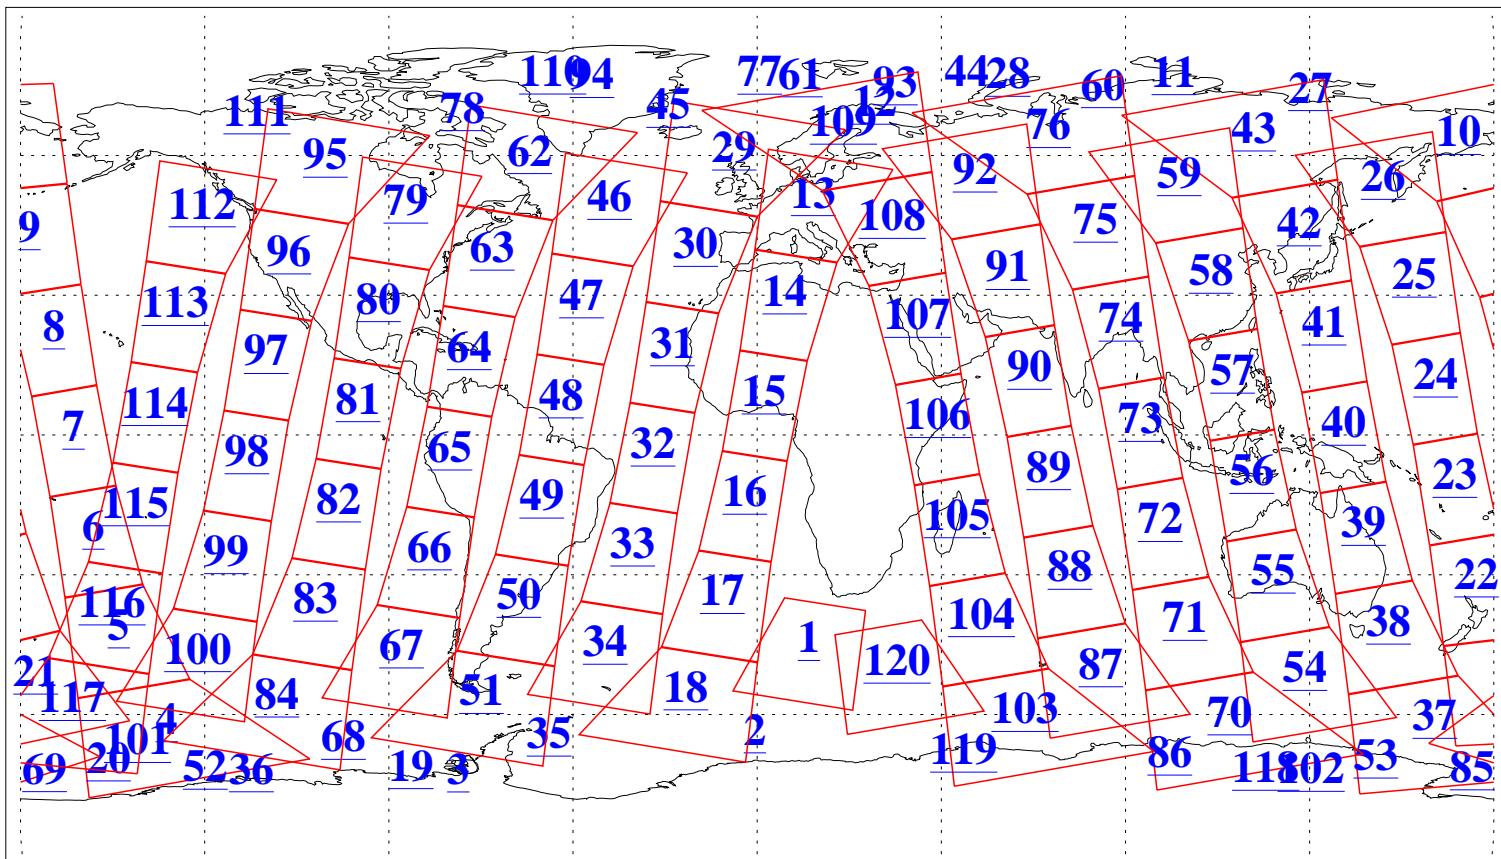

L1B Availability  
AMSU Granules: 238  
HSB Granules: 0  
AIRS Granules: 240

5 Nov 2020  
DoY 310  
Aqua Day 6760  
Granules: 1 to 120

Granules: 121 to 240

Legend: AMSU Available, HSB Available, AIRS Available

L1B Availability  
 AMSU Granules: 238  
 HSB Granules: 0  
 AIRS Granules: 240

5 Nov 2020  
 DoY 310  
 Aqua Day 6760

Ascending Granules

Descending Granules

Legend: AMSU Available, *HSB Available*, *AIRS Available*

L1B Availability  
 AMSU Granules: 238  
 HSB Granules: 0  
 AIRS Granules: 240

5 Nov 2020  
 DoY 310  
 Aqua Day 6760

Northern Hemisphere Granules

Southern Hemisphere Granules

Legend: AMSU Available, HSB Available, **AIRS Available**