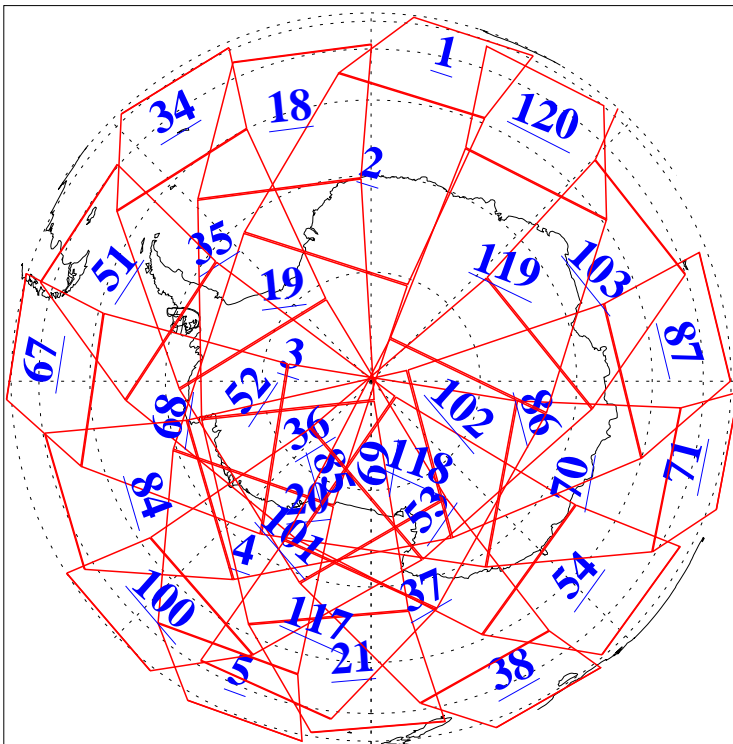

L1B Availability  
AMSU Granules: 238  
HSB Granules: 0  
AIRS Granules: 240

5 Nov 2020  
DoY 310  
Aqua Day 6760  
Granules: 1 to 120

Granules: 121 to 240

Legend: AMSU Available, HSB Available, AIRS Available

L1B Availability  
 AMSU Granules: 238  
 HSB Granules: 0  
 AIRS Granules: 240

5 Nov 2020  
 DoY 310  
 Aqua Day 6760

Ascending Granules

Descending Granules

Legend: AMSU Available, *HSB Available*, *AIRS Available*

L1B Availability  
 AMSU Granules: 238  
 HSB Granules: 0  
 AIRS Granules: 240

5 Nov 2020  
 DoY 310  
 Aqua Day 6760

Northern Hemisphere Granules

Southern Hemisphere Granules

Legend: AMSU Available, HSB Available, **AIRS Available**