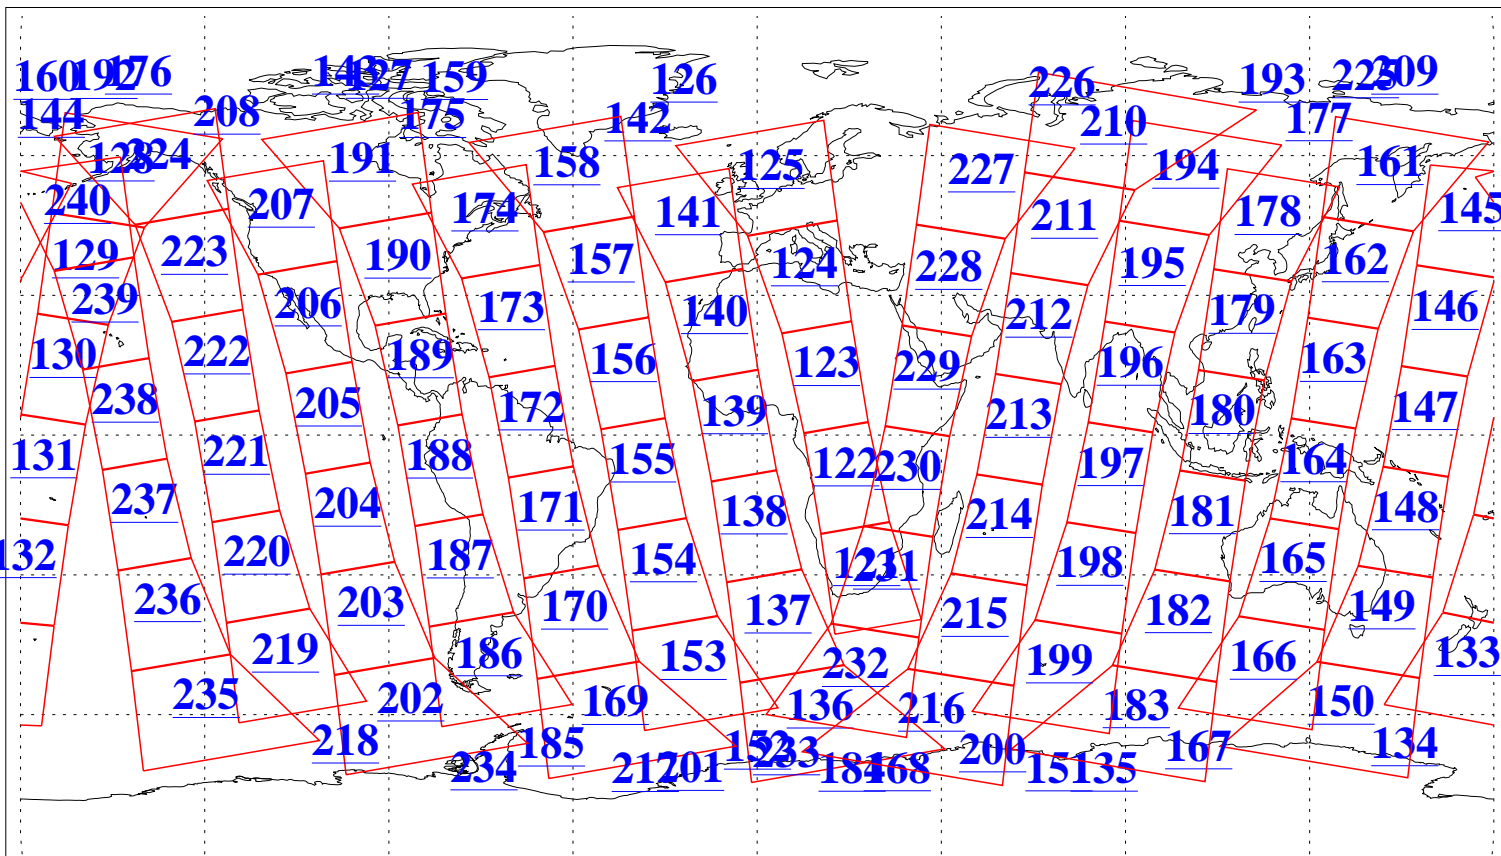

L1B Availability  
AMSU Granules: 238  
HSB Granules: 0  
AIRS Granules: 240

5 Nov 2020  
DoY 310  
Aqua Day 6760  
Granules: 1 to 120

Granules: 121 to 240

Legend: AMSU Available, HSB Available, AIRS Available

L1B Availability  
 AMSU Granules: 238  
 HSB Granules: 0  
 AIRS Granules: 240

5 Nov 2020  
 DoY 310  
 Aqua Day 6760

Ascending Granules

Descending Granules

Legend: AMSU Available, *HSB Available*, *AIRS Available*

L1B Availability  
 AMSU Granules: 238  
 HSB Granules: 0  
 AIRS Granules: 240

5 Nov 2020  
 DoY 310  
 Aqua Day 6760

Northern Hemisphere Granules

Southern Hemisphere Granules

Legend: AMSU Available, HSB Available, **AIRS Available**