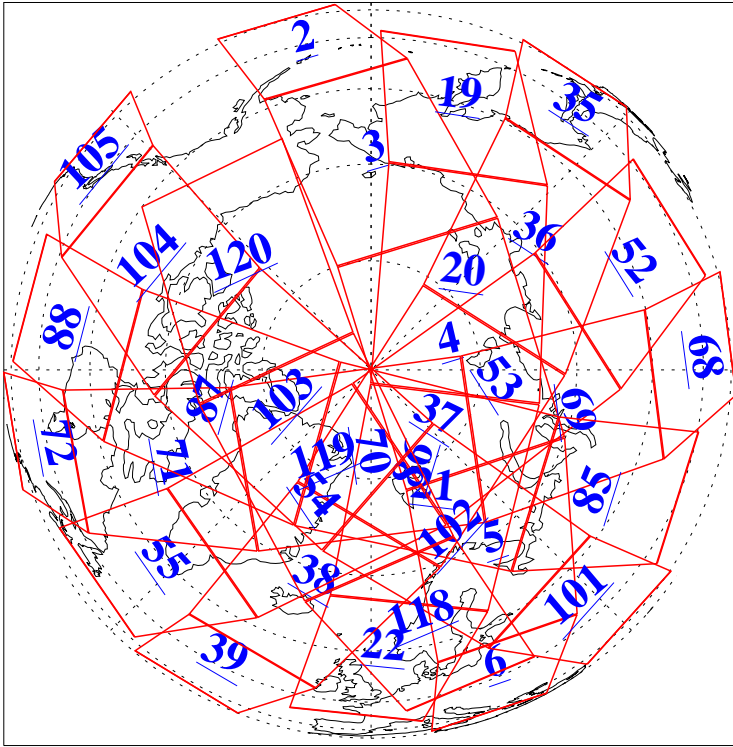

L1B Availability
AMSU Granules: 240
HSB Granules: 0
AIRS Granules: 240

4 Nov 2020
DoY 309
Aqua Day 6759
Granules: 1 to 120

Granules: 121 to 240

Legend: AMSU Available, *HSB Available*, *AIRS Available*

L1B Availability
AMSU Granules: 240
HSB Granules: 0
AIRS Granules: 240

4 Nov 2020
DoY 309
Aqua Day 6759

Ascending Granules

Descending Granules

Legend: AMSU Available, HSB Available, AIRS Available

L1B Availability
 AMSU Granules: 240
 HSB Granules: 0
 AIRS Granules: 240

4 Nov 2020
 DoY 309
 Aqua Day 6759

Northern Hemisphere Granules

Southern Hemisphere Granules

Legend: AMSU Available, HSB Available, **AIRS Available**