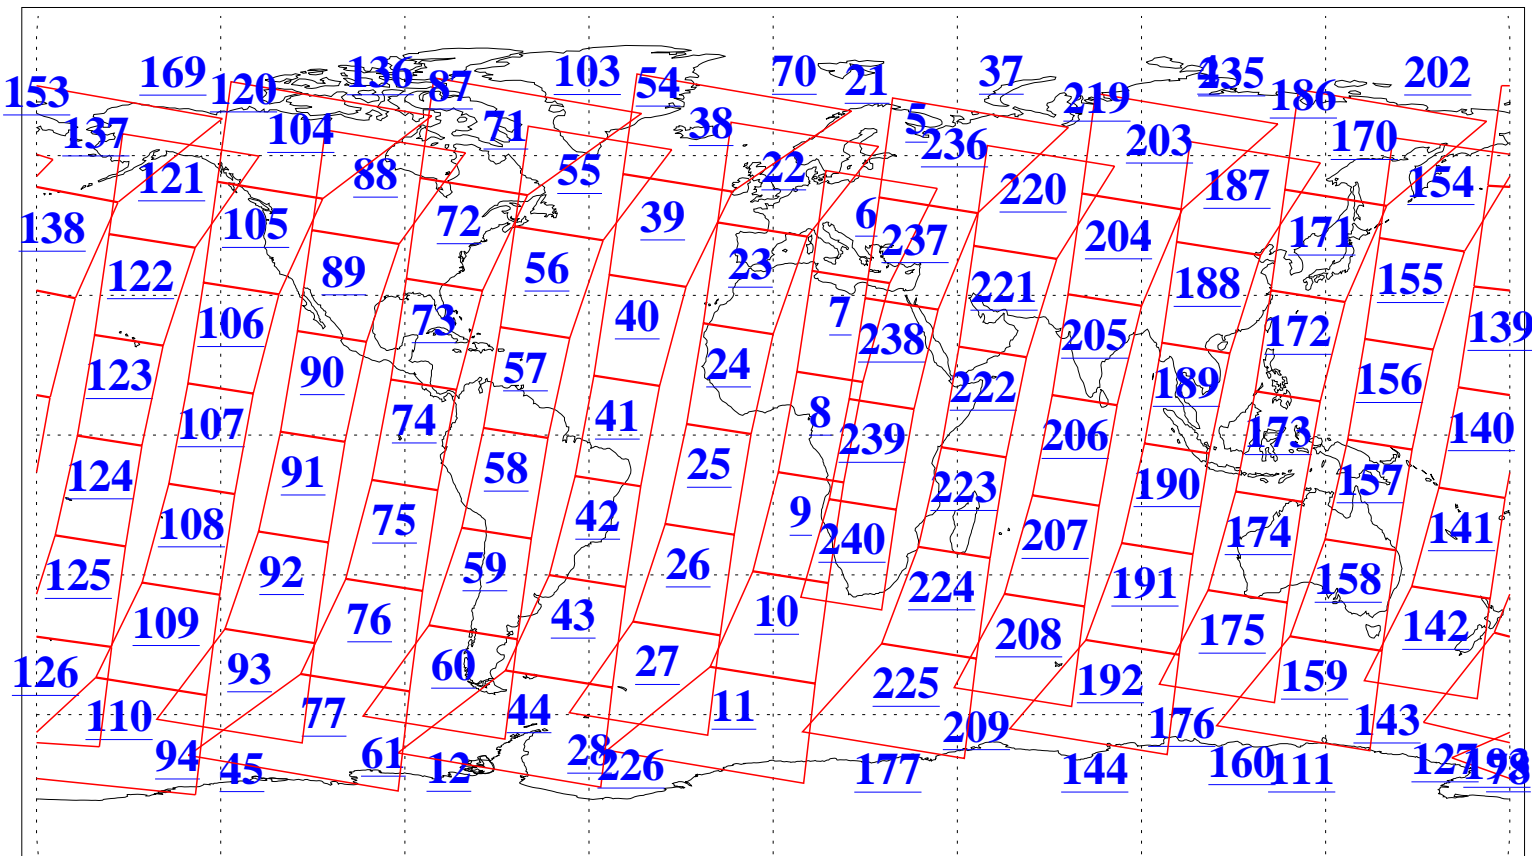

L1B Availability
AMSU Granules: 240
HSB Granules: 0
AIRS Granules: 240

4 Nov 2020
DoY 309
Aqua Day 6759
Granules: 1 to 120

Granules: 121 to 240

Legend: AMSU Available, *HSB Available*, *AIRS Available*

L1B Availability
AMSU Granules: 240
HSB Granules: 0
AIRS Granules: 240

4 Nov 2020
DoY 309
Aqua Day 6759

Ascending Granules

Descending Granules

Legend: AMSU Available, HSB Available, AIRS Available

L1B Availability
 AMSU Granules: 240
 HSB Granules: 0
 AIRS Granules: 240

4 Nov 2020
 DoY 309
 Aqua Day 6759

Northern Hemisphere Granules

Southern Hemisphere Granules

Legend: AMSU Available, HSB Available, **AIRS Available**