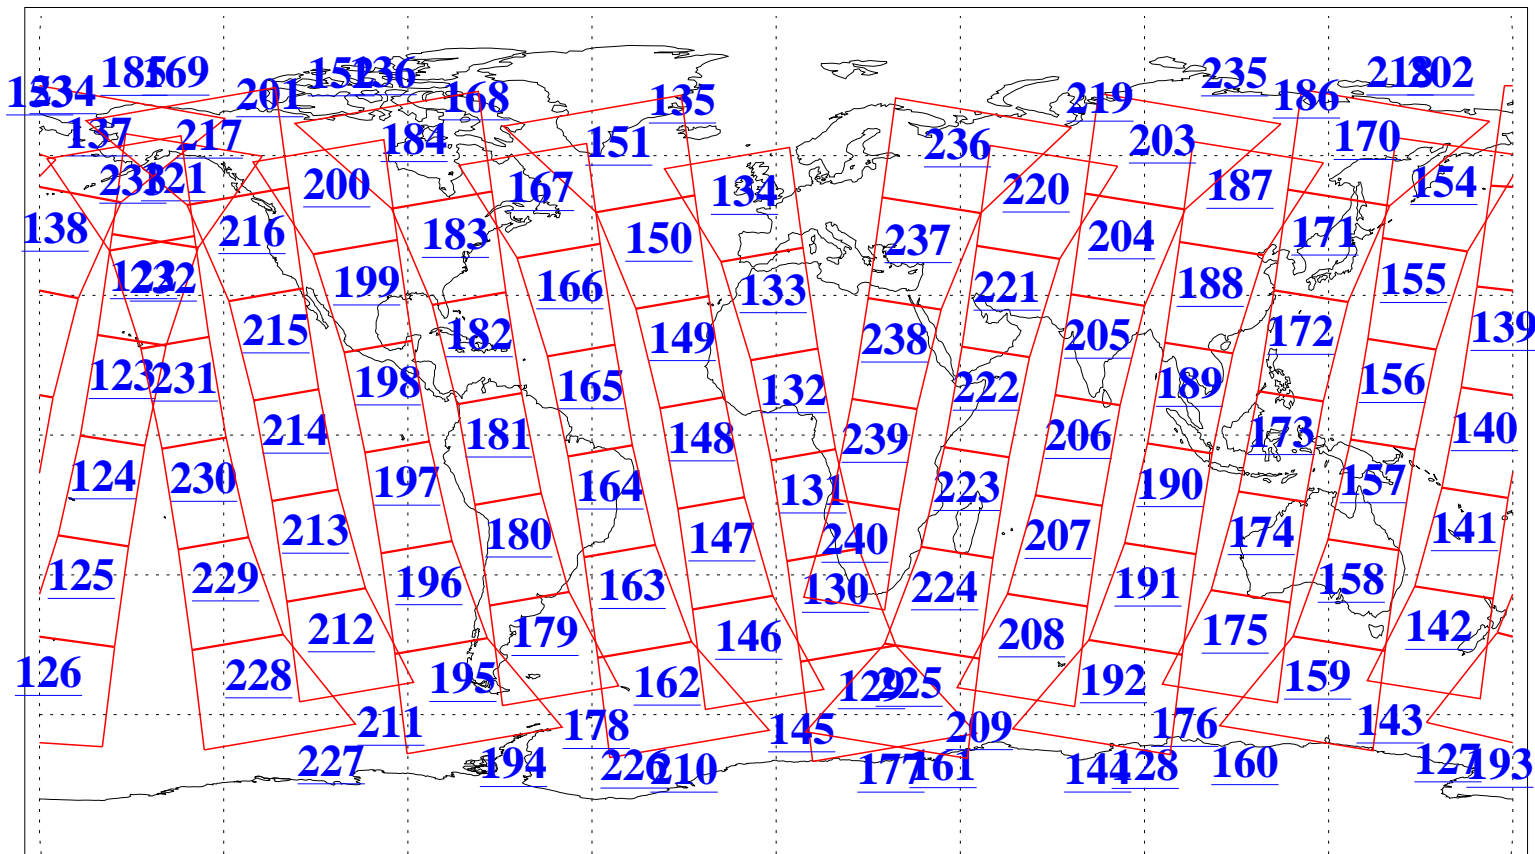

L1B Availability
AMSU Granules: 240
HSB Granules: 0
AIRS Granules: 240

4 Nov 2020
DoY 309
Aqua Day 6759
Granules: 1 to 120

Granules: 121 to 240

Legend: AMSU Available, *HSB Available*, *AIRS Available*

L1B Availability
AMSU Granules: 240
HSB Granules: 0
AIRS Granules: 240

4 Nov 2020
DoY 309
Aqua Day 6759

Ascending Granules

Descending Granules

Legend: AMSU Available, HSB Available, AIRS Available

L1B Availability
 AMSU Granules: 240
 HSB Granules: 0
 AIRS Granules: 240

4 Nov 2020
 DoY 309
 Aqua Day 6759

Northern Hemisphere Granules

Southern Hemisphere Granules

Legend: AMSU Available, HSB Available, **AIRS Available**