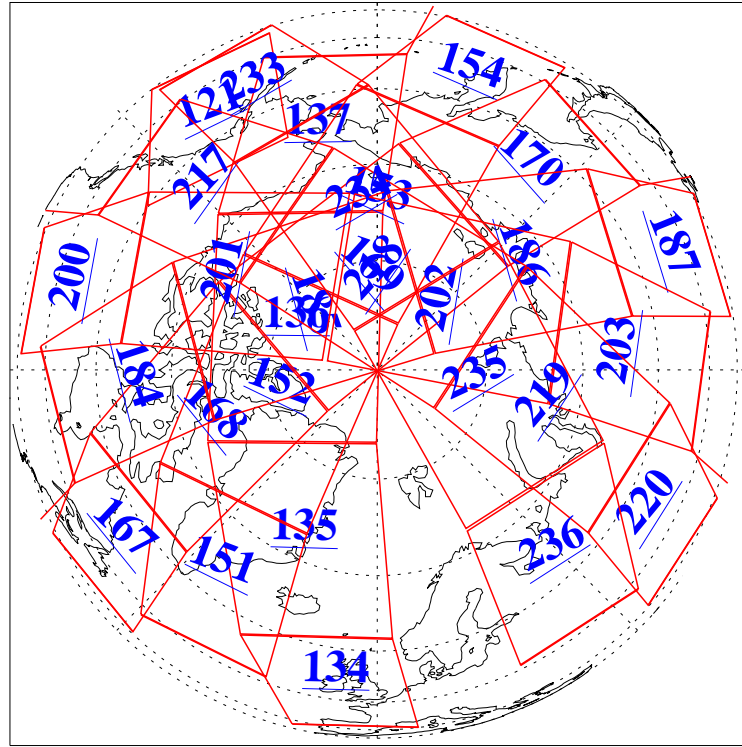

4 Nov 2020
DoY 309
Aqua Day 6759

Ascending Granules

Descending Granules

Legend: AMSU Available, HSB Available, AIRS Available

L1B Availability
 AMSU Granules: 240
 HSB Granules: 0
 AIRS Granules: 240

4 Nov 2020
 DoY 309
 Aqua Day 6759

Northern Hemisphere Granules

Southern Hemisphere Granules

Legend: AMSU Available, HSB Available, **AIRS Available**