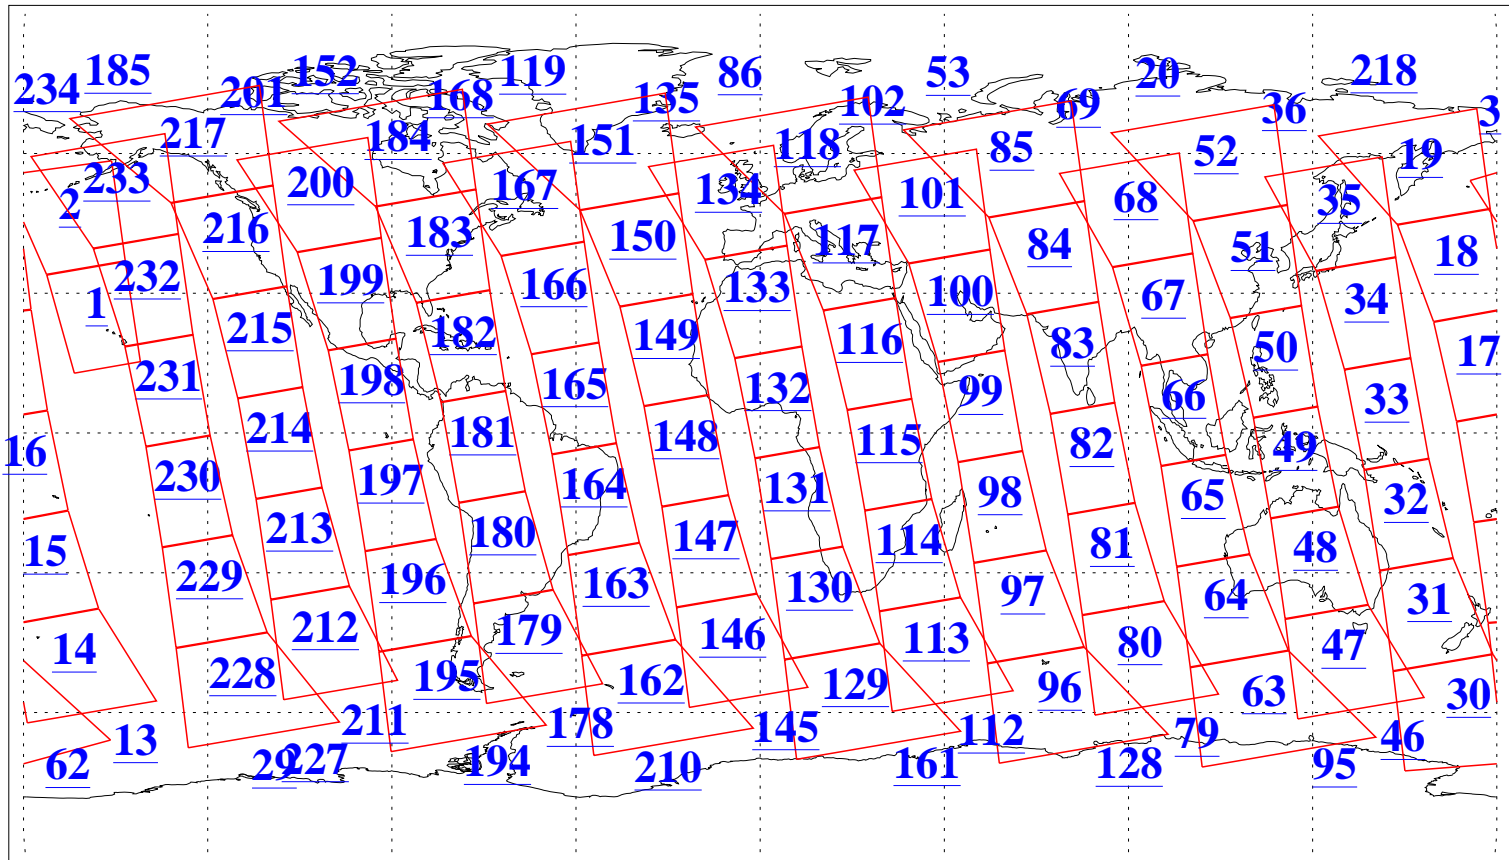

L1B Availability
AMSU Granules: 240
HSB Granules: 0
AIRS Granules: 240

4 Nov 2020
DoY 309
Aqua Day 6759
Granules: 1 to 120

Granules: 121 to 240

Legend: AMSU Available, *HSB Available*, *AIRS Available*

L1B Availability
AMSU Granules: 240
HSB Granules: 0
AIRS Granules: 240

4 Nov 2020
DoY 309
Aqua Day 6759

Ascending Granules

Descending Granules

Legend: AMSU Available, HSB Available, AIRS Available

L1B Availability
 AMSU Granules: 240
 HSB Granules: 0
 AIRS Granules: 240

4 Nov 2020
 DoY 309
 Aqua Day 6759

Northern Hemisphere Granules

Southern Hemisphere Granules

Legend: AMSU Available, HSB Available, **AIRS Available**