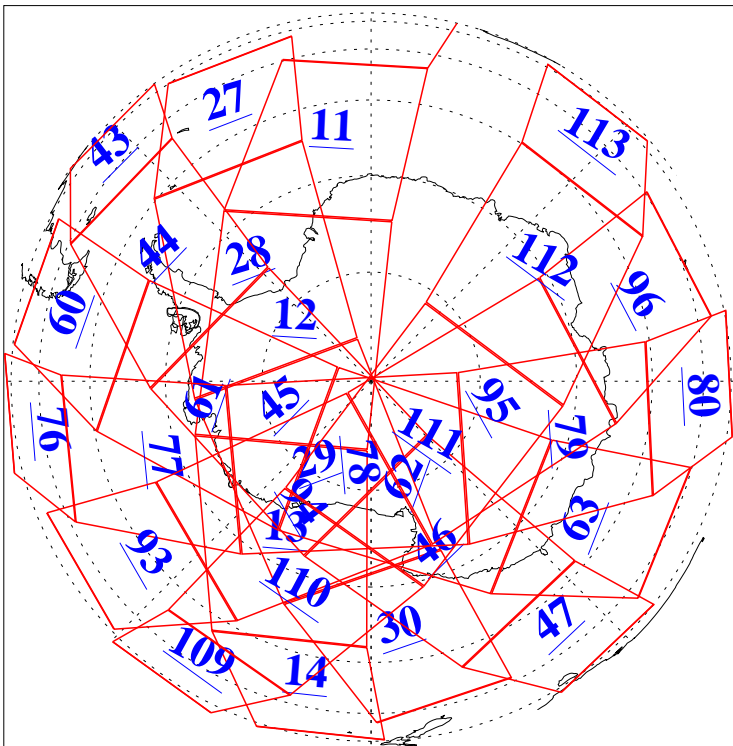

L1B Availability
AMSU Granules: 240
HSB Granules: 0
AIRS Granules: 240

4 Nov 2020
DoY 309
Aqua Day 6759
Granules: 1 to 120

Granules: 121 to 240

Legend: AMSU Available, *HSB Available*, *AIRS Available*

L1B Availability
AMSU Granules: 240
HSB Granules: 0
AIRS Granules: 240

4 Nov 2020
DoY 309
Aqua Day 6759

Ascending Granules

Descending Granules

Legend: AMSU Available, HSB Available, AIRS Available

L1B Availability
 AMSU Granules: 240
 HSB Granules: 0
 AIRS Granules: 240

4 Nov 2020
 DoY 309
 Aqua Day 6759

Northern Hemisphere Granules

Southern Hemisphere Granules

Legend: AMSU Available, HSB Available, **AIRS Available**