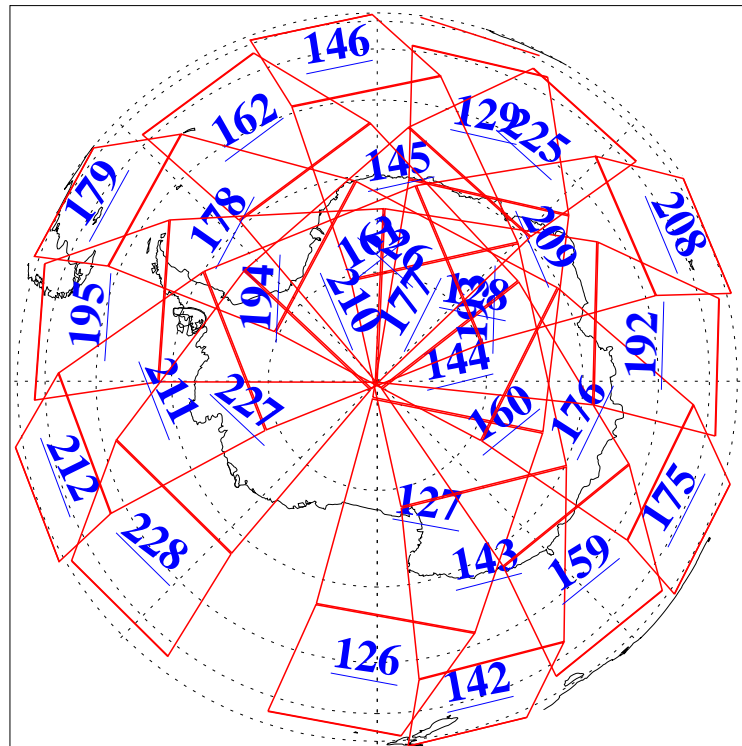

L1B Availability
AMSU Granules: 240
HSB Granules: 0
AIRS Granules: 240

4 Nov 2020
DoY 309
Aqua Day 6759
Granules: 1 to 120

Granules: 121 to 240

Legend: AMSU Available, *HSB Available*, *AIRS Available*

L1B Availability
AMSU Granules: 240
HSB Granules: 0
AIRS Granules: 240

4 Nov 2020
DoY 309
Aqua Day 6759

Ascending Granules

Descending Granules

Legend: AMSU Available, HSB Available, AIRS Available

L1B Availability
 AMSU Granules: 240
 HSB Granules: 0
 AIRS Granules: 240

4 Nov 2020
 DoY 309
 Aqua Day 6759

Northern Hemisphere Granules

Southern Hemisphere Granules

Legend: AMSU Available, HSB Available, **AIRS Available**