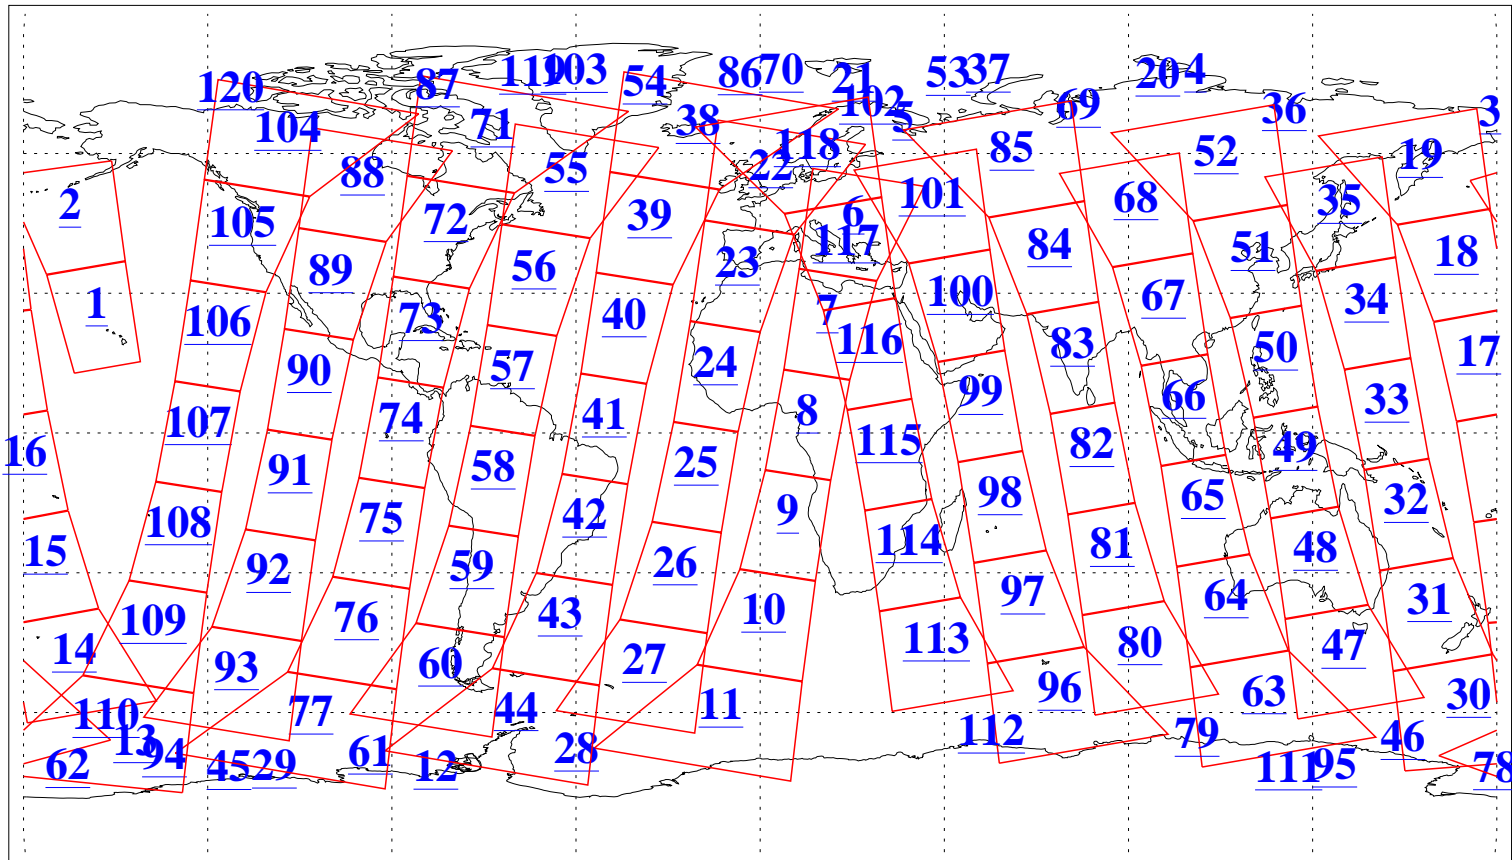

L1B Availability
AMSU Granules: 240
HSB Granules: 0
AIRS Granules: 240

4 Nov 2020
DoY 309
Aqua Day 6759
Granules: 1 to 120

Granules: 121 to 240

Legend: AMSU Available, *HSB Available*, *AIRS Available*

L1B Availability
AMSU Granules: 240
HSB Granules: 0
AIRS Granules: 240

4 Nov 2020
DoY 309
Aqua Day 6759

Ascending Granules

Descending Granules

Legend: AMSU Available, HSB Available, AIRS Available

L1B Availability
 AMSU Granules: 240
 HSB Granules: 0
 AIRS Granules: 240

4 Nov 2020
 DoY 309
 Aqua Day 6759

Northern Hemisphere Granules

Southern Hemisphere Granules

Legend: AMSU Available, HSB Available, **AIRS Available**