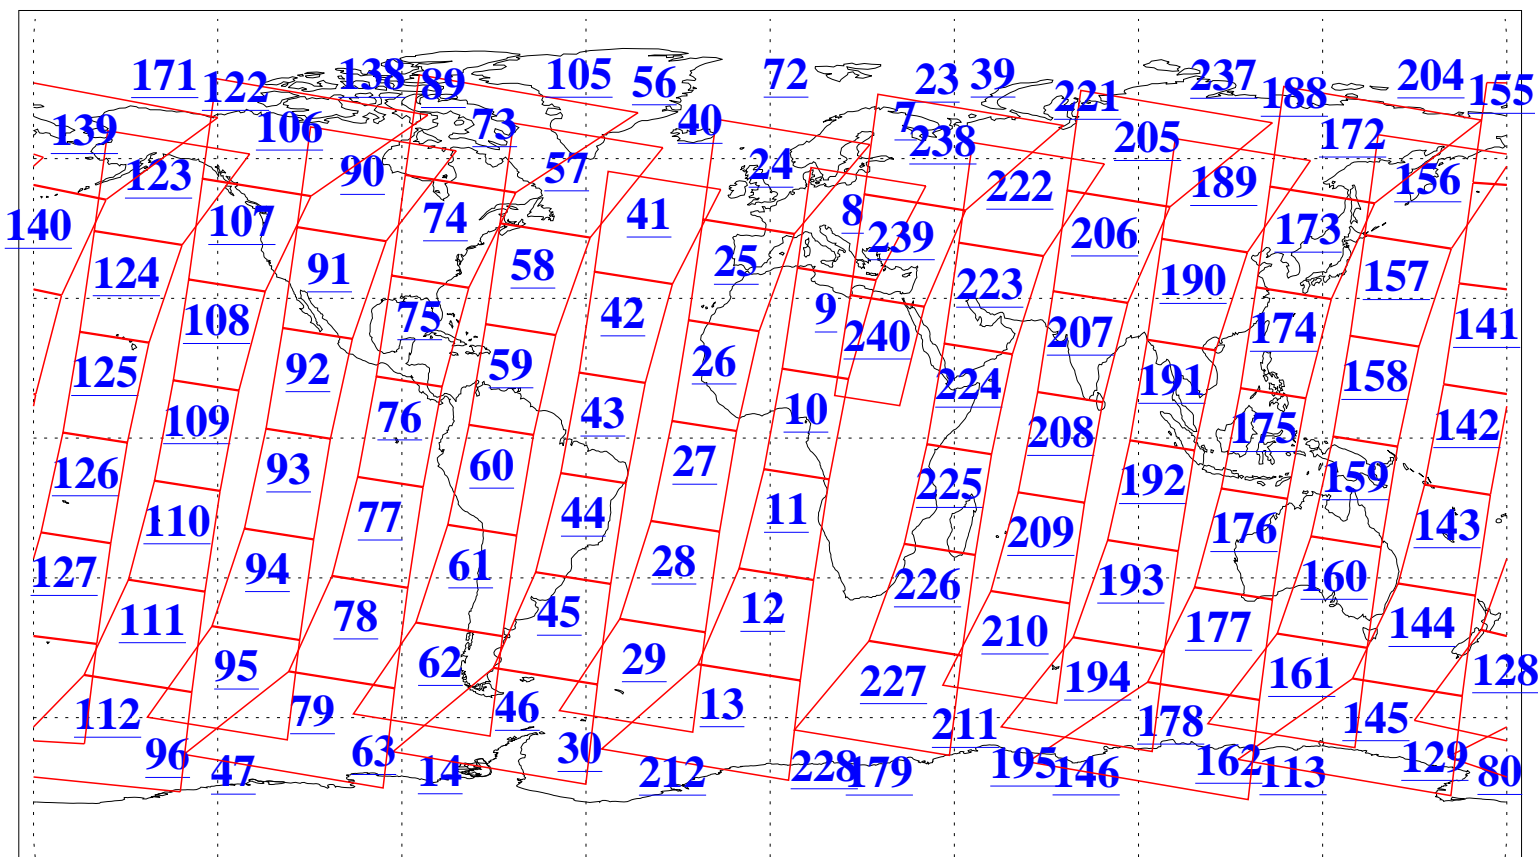

L1B Availability  
AMSU Granules: 240  
HSB Granules: 0  
AIRS Granules: 240

2 Nov 2020  
DoY 307  
Aqua Day 6757

Ascending Granules

Descending Granules

Legend: AMSU Available, HSB Available, AIRS Available

L1B Availability  
 AMSU Granules: 240  
 HSB Granules: 0  
 AIRS Granules: 240

2 Nov 2020  
 DoY 307  
 Aqua Day 6757

Northern Hemisphere Granules

Southern Hemisphere Granules

Legend: AMSU Available, HSB Available, AIRS Available