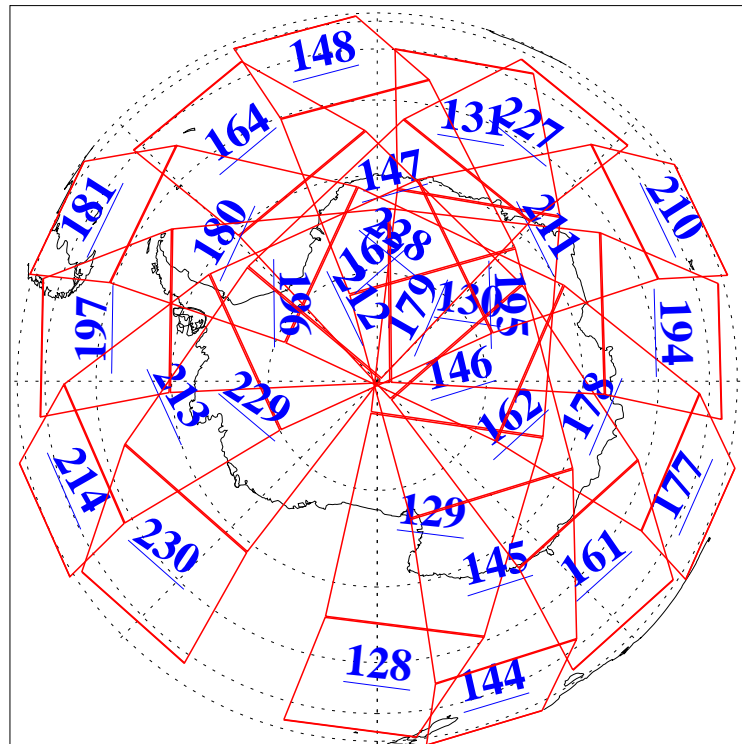

L1B Availability  
AMSU Granules: 240  
HSB Granules: 0  
AIRS Granules: 240

2 Nov 2020  
DoY 307  
Aqua Day 6757

Ascending Granules

Descending Granules

Legend: AMSU Available, HSB Available, AIRS Available

L1B Availability  
 AMSU Granules: 240  
 HSB Granules: 0  
 AIRS Granules: 240

2 Nov 2020  
 DoY 307  
 Aqua Day 6757

Northern Hemisphere Granules

Southern Hemisphere Granules

Legend: AMSU Available, HSB Available, AIRS Available