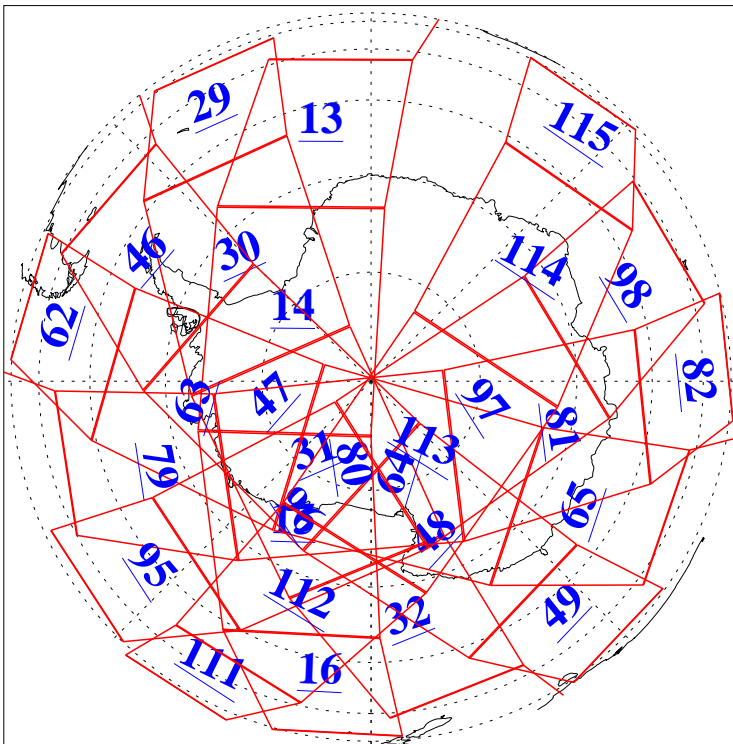

L1B Availability  
AMSU Granules: 240  
HSB Granules: 0  
AIRS Granules: 240

2 Nov 2020  
DoY 307  
Aqua Day 6757

Ascending Granules

Descending Granules

Legend: AMSU Available, HSB Available, AIRS Available

L1B Availability  
 AMSU Granules: 240  
 HSB Granules: 0  
 AIRS Granules: 240

2 Nov 2020  
 DoY 307  
 Aqua Day 6757

Northern Hemisphere Granules

Southern Hemisphere Granules

Legend: AMSU Available, HSB Available, AIRS Available