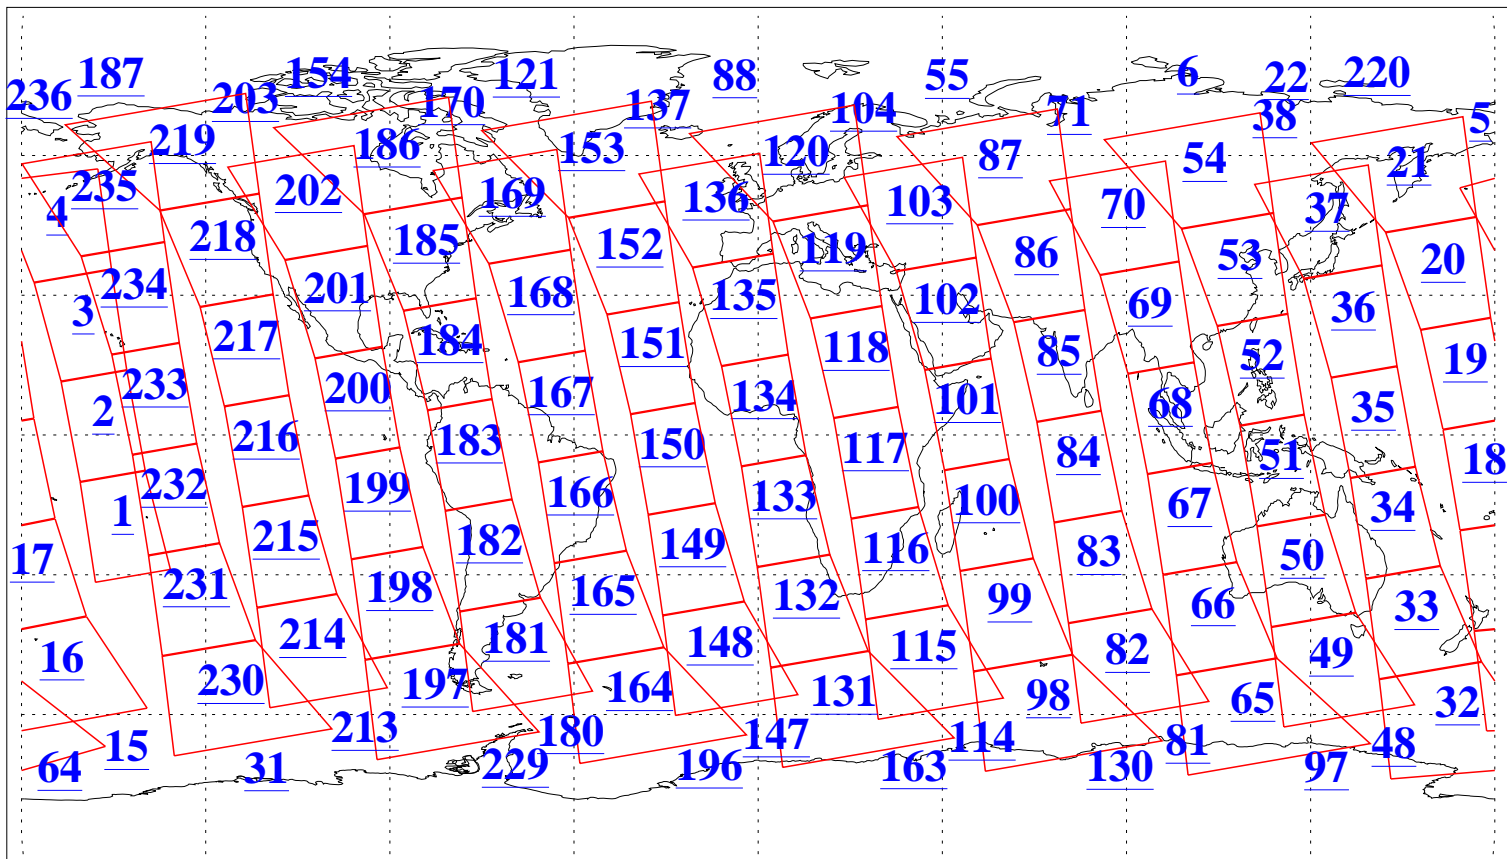

L1B Availability  
AMSU Granules: 240  
HSB Granules: 0  
AIRS Granules: 240

2 Nov 2020  
DoY 307  
Aqua Day 6757

Ascending Granules

Descending Granules

Legend: AMSU Available, HSB Available, AIRS Available

L1B Availability  
 AMSU Granules: 240  
 HSB Granules: 0  
 AIRS Granules: 240

2 Nov 2020  
 DoY 307  
 Aqua Day 6757

Northern Hemisphere Granules

Southern Hemisphere Granules

Legend: AMSU Available, HSB Available, AIRS Available