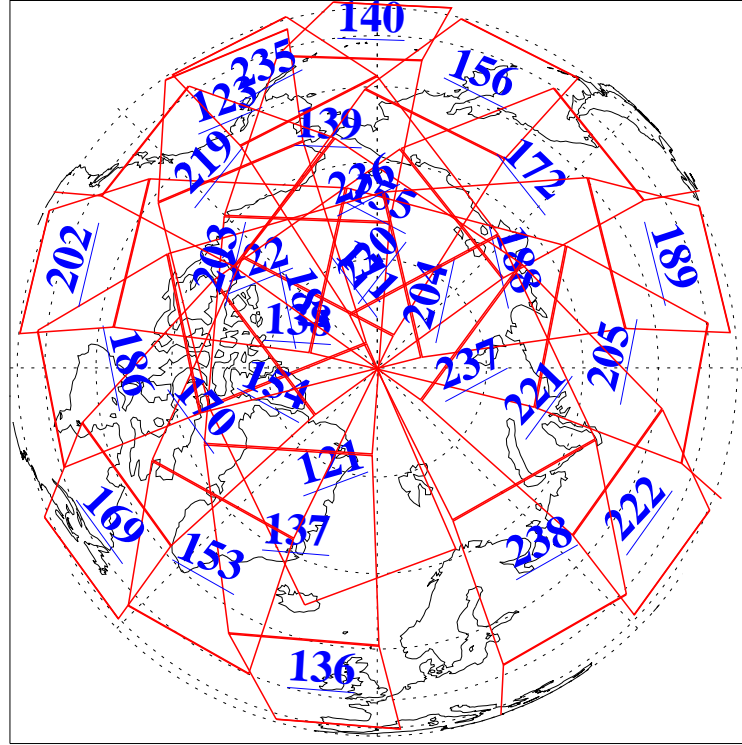

L1B Availability  
AMSU Granules: 240  
HSB Granules: 0  
AIRS Granules: 240

2 Nov 2020  
DoY 307  
Aqua Day 6757

Ascending Granules

Descending Granules

Legend: AMSU Available, HSB Available, AIRS Available

L1B Availability  
 AMSU Granules: 240  
 HSB Granules: 0  
 AIRS Granules: 240

2 Nov 2020  
 DoY 307  
 Aqua Day 6757

Northern Hemisphere Granules

Southern Hemisphere Granules

Legend: AMSU Available, HSB Available, AIRS Available