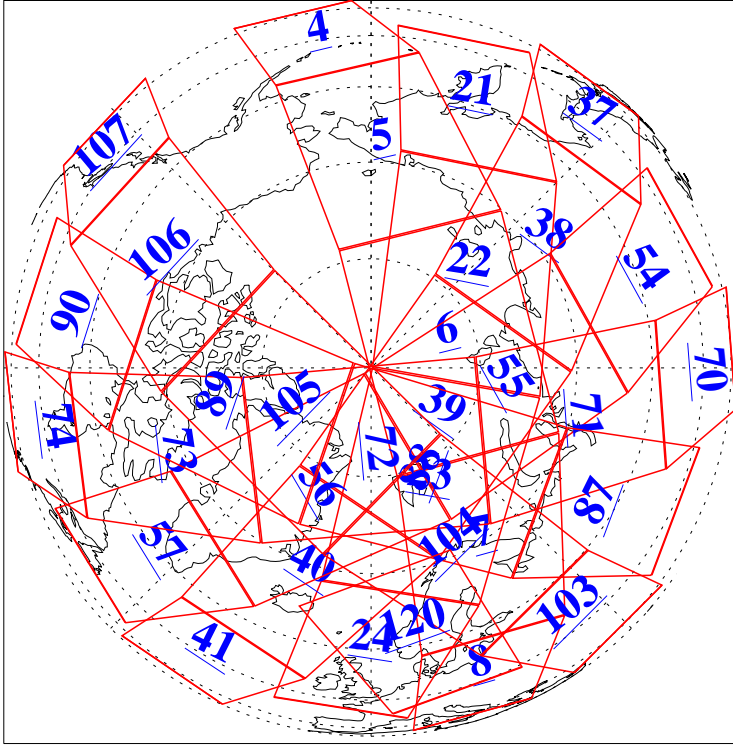

L1B Availability  
AMSU Granules: 240  
HSB Granules: 0  
AIRS Granules: 240

2 Nov 2020  
DoY 307  
Aqua Day 6757

Ascending Granules

Descending Granules

Legend: AMSU Available, HSB Available, AIRS Available

L1B Availability  
 AMSU Granules: 240  
 HSB Granules: 0  
 AIRS Granules: 240

2 Nov 2020  
 DoY 307  
 Aqua Day 6757

Northern Hemisphere Granules

Southern Hemisphere Granules

Legend: AMSU Available, HSB Available, AIRS Available