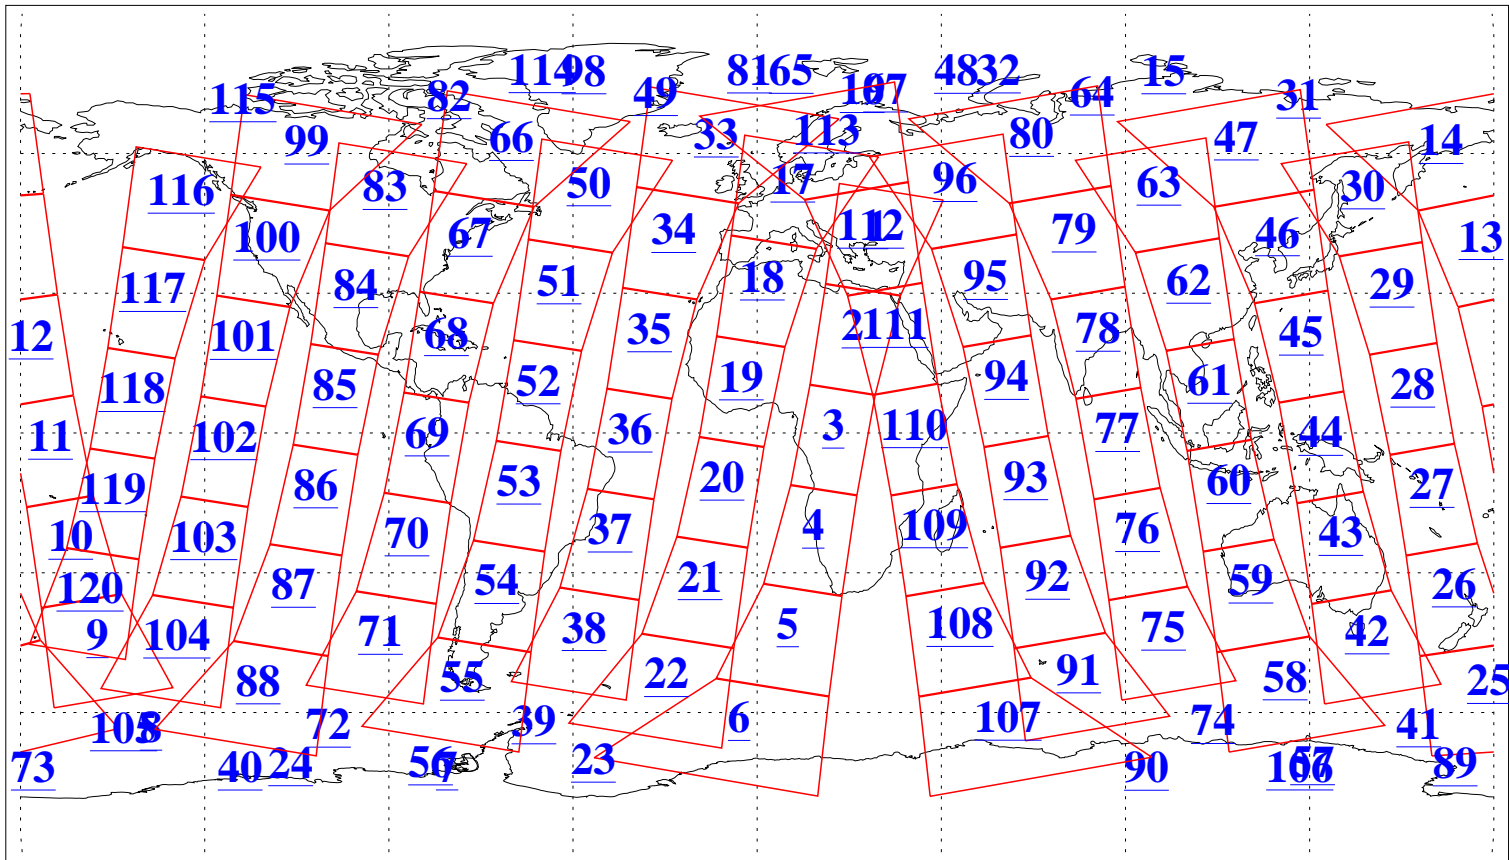

L1B Availability  
AMSU Granules: 240  
HSB Granules: 0  
AIRS Granules: 240

1 Nov 2020  
DoY 306  
Aqua Day 6756  
Granules: 1 to 120

Granules: 121 to 240

Legend: AMSU Available, HSB Available, AIRS Available

L1B Availability  
 AMSU Granules: 240  
 HSB Granules: 0  
 AIRS Granules: 240

1 Nov 2020  
 DoY 306  
 Aqua Day 6756

Ascending Granules

Descending Granules

Legend: AMSU Available, *HSB Available*, AIRS Available

L1B Availability  
 AMSU Granules: 240  
 HSB Granules: 0  
 AIRS Granules: 240

1 Nov 2020  
 DoY 306  
 Aqua Day 6756

Northern Hemisphere Granules

Southern Hemisphere Granules

Legend: AMSU Available, HSB Available, **AIRS Available**