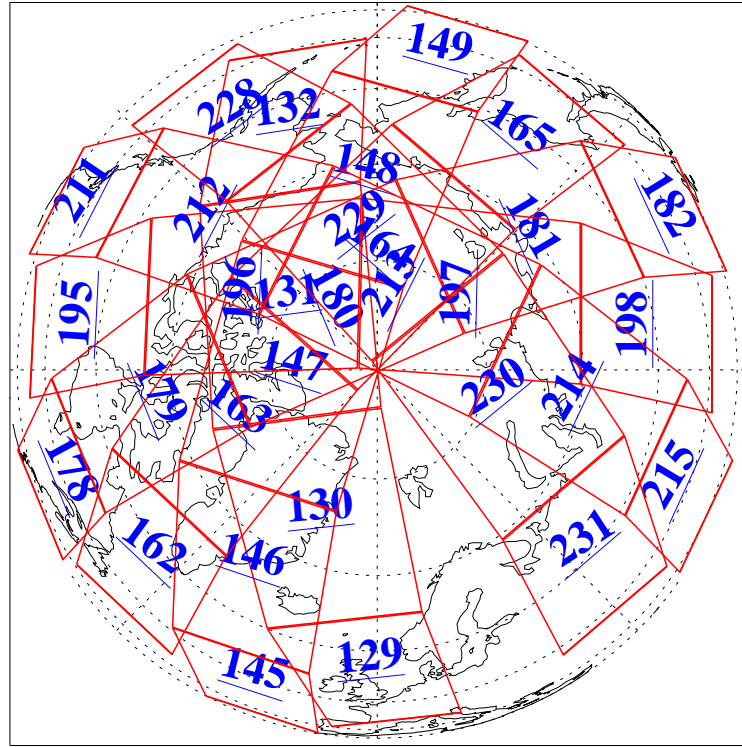

L1B Availability  
AMSU Granules: 240  
HSB Granules: 0  
AIRS Granules: 240

1 Nov 2020  
DoY 306  
Aqua Day 6756  
Granules: 1 to 120

Granules: 121 to 240

Legend: AMSU Available, HSB Available, AIRS Available

L1B Availability  
 AMSU Granules: 240  
 HSB Granules: 0  
 AIRS Granules: 240

1 Nov 2020  
 DoY 306  
 Aqua Day 6756

Ascending Granules

Descending Granules

Legend: AMSU Available, *HSB Available*, AIRS Available

L1B Availability  
 AMSU Granules: 240  
 HSB Granules: 0  
 AIRS Granules: 240

1 Nov 2020  
 DoY 306  
 Aqua Day 6756

Northern Hemisphere Granules

Southern Hemisphere Granules

Legend: AMSU Available, HSB Available, **AIRS Available**