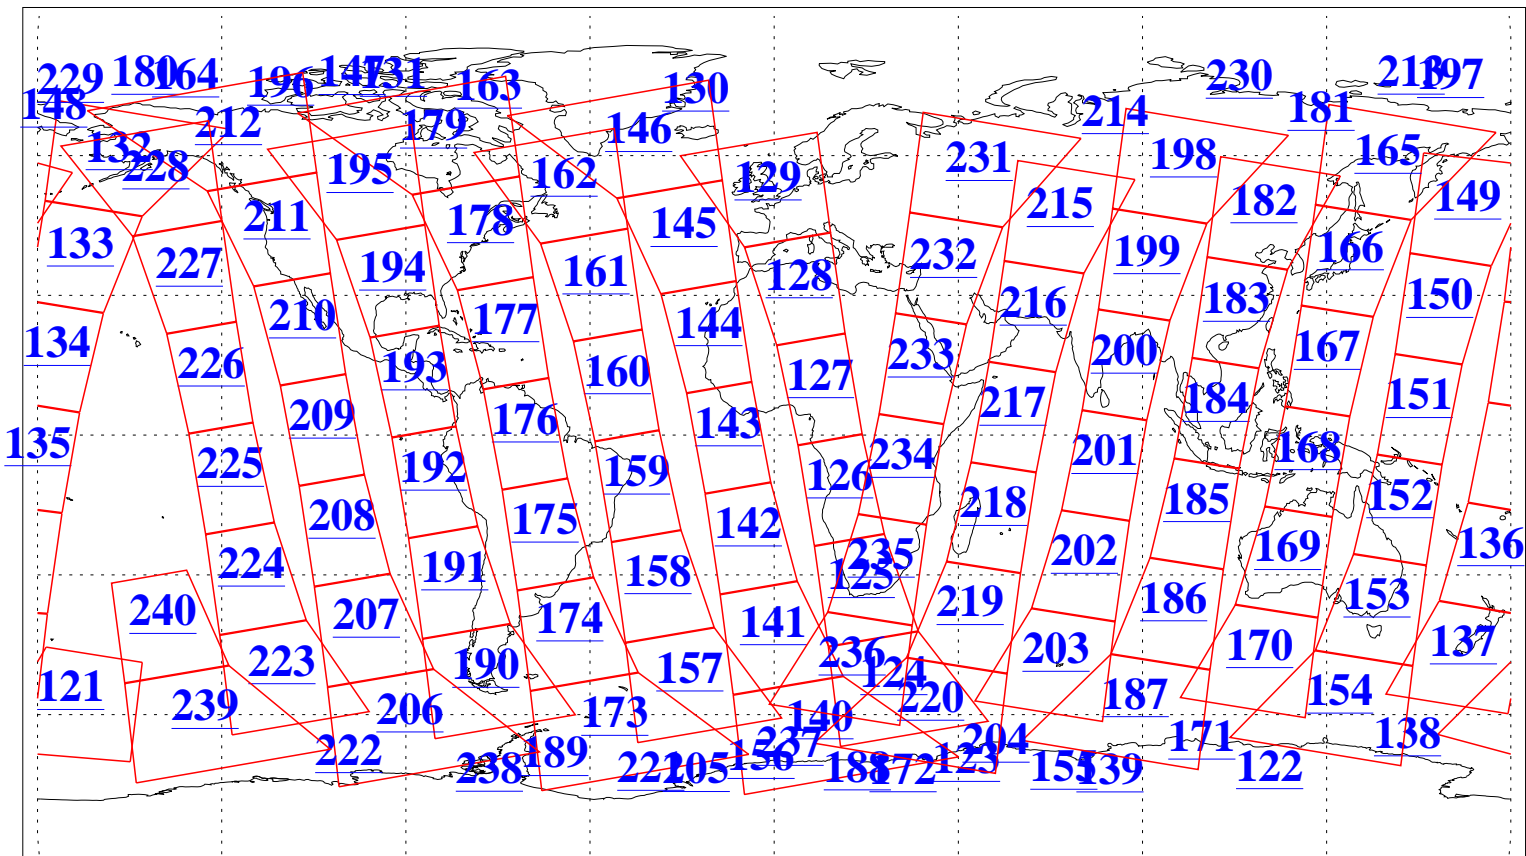

L1B Availability  
AMSU Granules: 240  
HSB Granules: 0  
AIRS Granules: 240

1 Nov 2020  
DoY 306  
Aqua Day 6756  
Granules: 1 to 120

Granules: 121 to 240

Legend: AMSU Available, HSB Available, AIRS Available

L1B Availability  
 AMSU Granules: 240  
 HSB Granules: 0  
 AIRS Granules: 240

1 Nov 2020  
 DoY 306  
 Aqua Day 6756

Ascending Granules

Descending Granules

Legend: AMSU Available, *HSB Available*, AIRS Available

L1B Availability  
 AMSU Granules: 240  
 HSB Granules: 0  
 AIRS Granules: 240

1 Nov 2020  
 DoY 306  
 Aqua Day 6756

Northern Hemisphere Granules

Southern Hemisphere Granules

Legend: AMSU Available, HSB Available, **AIRS Available**