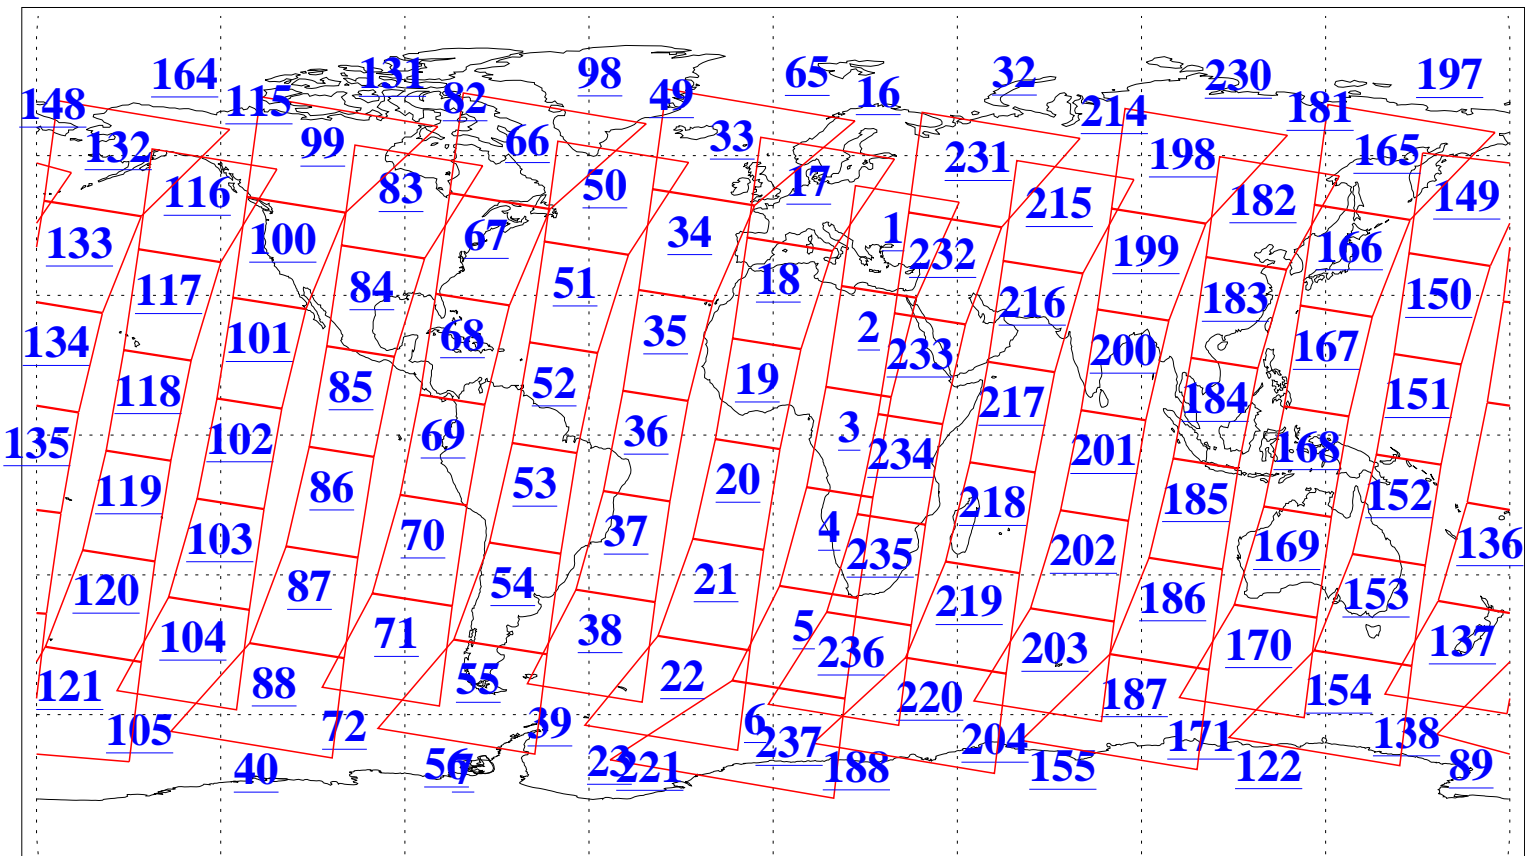

L1B Availability  
AMSU Granules: 240  
HSB Granules: 0  
AIRS Granules: 240

1 Nov 2020  
DoY 306  
Aqua Day 6756  
Granules: 1 to 120

Granules: 121 to 240

Legend: AMSU Available, HSB Available, AIRS Available

L1B Availability  
 AMSU Granules: 240  
 HSB Granules: 0  
 AIRS Granules: 240

1 Nov 2020  
 DoY 306  
 Aqua Day 6756

Ascending Granules

Descending Granules

Legend: AMSU Available, *HSB Available*, AIRS Available

L1B Availability  
 AMSU Granules: 240  
 HSB Granules: 0  
 AIRS Granules: 240

1 Nov 2020  
 DoY 306  
 Aqua Day 6756

Northern Hemisphere Granules

Southern Hemisphere Granules

Legend: AMSU Available, HSB Available, **AIRS Available**