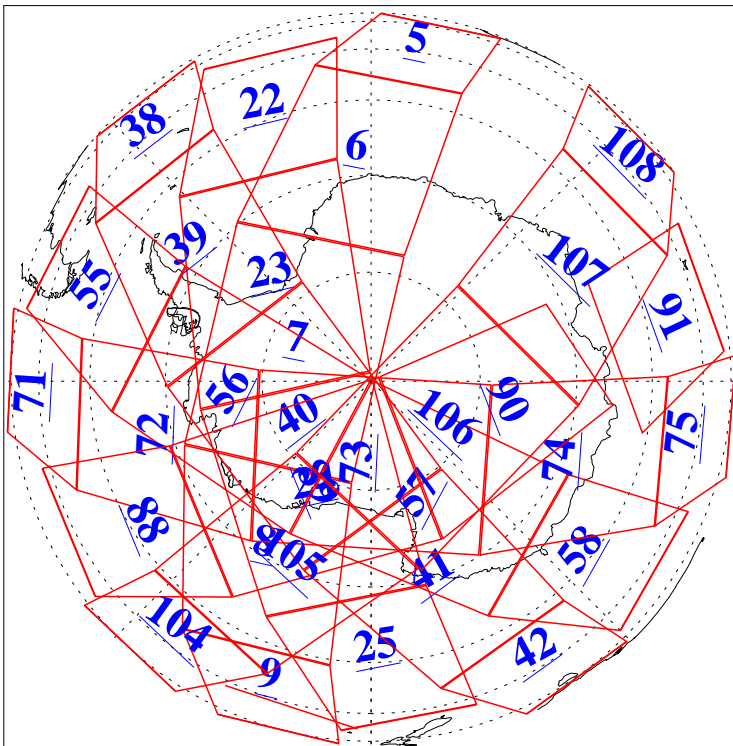

L1B Availability  
AMSU Granules: 240  
HSB Granules: 0  
AIRS Granules: 240

1 Nov 2020  
DoY 306  
Aqua Day 6756  
Granules: 1 to 120

Granules: 121 to 240

Legend: AMSU Available, HSB Available, AIRS Available

L1B Availability  
 AMSU Granules: 240  
 HSB Granules: 0  
 AIRS Granules: 240

1 Nov 2020  
 DoY 306  
 Aqua Day 6756

Ascending Granules

Descending Granules

Legend: AMSU Available, *HSB Available*, AIRS Available

L1B Availability  
 AMSU Granules: 240  
 HSB Granules: 0  
 AIRS Granules: 240

1 Nov 2020  
 DoY 306  
 Aqua Day 6756

Northern Hemisphere Granules

Southern Hemisphere Granules

Legend: AMSU Available, HSB Available, **AIRS Available**