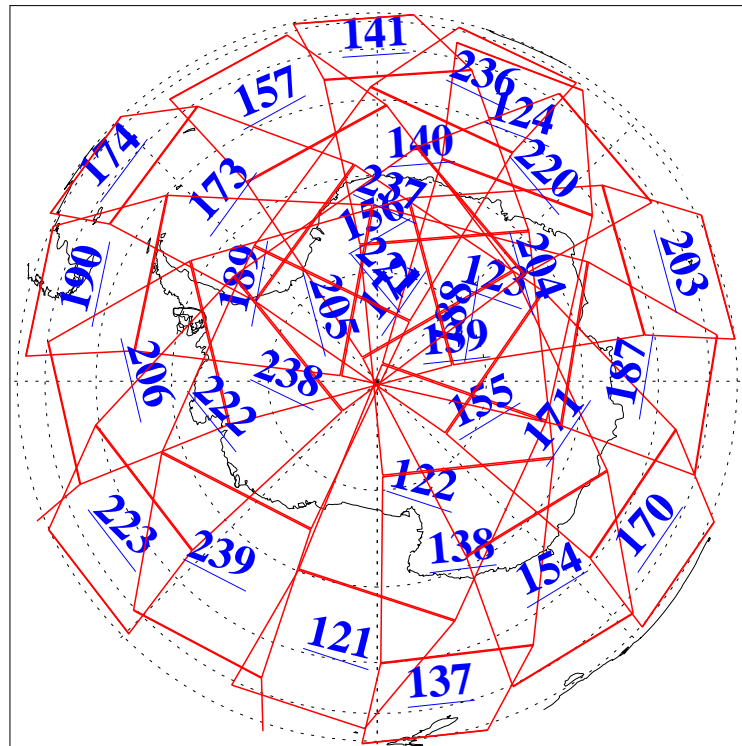

L1B Availability  
 AMSU Granules: 240  
 HSB Granules: 0  
 AIRS Granules: 240

1 Nov 2020  
 DoY 306  
 Aqua Day 6756

Ascending Granules

Descending Granules

Legend: AMSU Available, *HSB Available*, AIRS Available

L1B Availability  
 AMSU Granules: 240  
 HSB Granules: 0  
 AIRS Granules: 240

1 Nov 2020  
 DoY 306  
 Aqua Day 6756

Northern Hemisphere Granules

Southern Hemisphere Granules

Legend: AMSU Available, HSB Available, **AIRS Available**