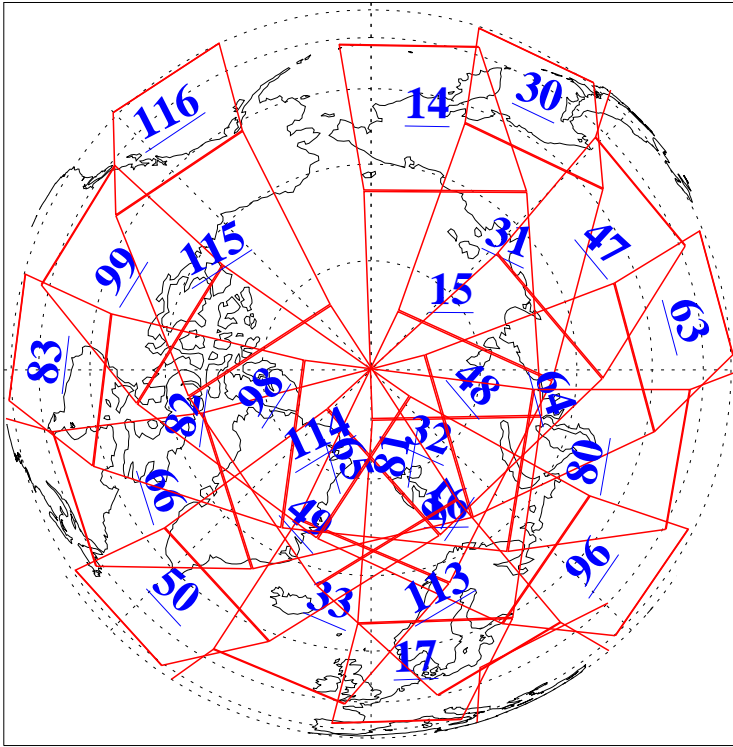

L1B Availability  
AMSU Granules: 240  
HSB Granules: 0  
AIRS Granules: 240

1 Nov 2020  
DoY 306  
Aqua Day 6756  
Granules: 1 to 120

Granules: 121 to 240

Legend: AMSU Available, HSB Available, AIRS Available

L1B Availability  
 AMSU Granules: 240  
 HSB Granules: 0  
 AIRS Granules: 240

1 Nov 2020  
 DoY 306  
 Aqua Day 6756

Ascending Granules

Descending Granules

Legend: AMSU Available, *HSB Available*, AIRS Available

L1B Availability  
 AMSU Granules: 240  
 HSB Granules: 0  
 AIRS Granules: 240

1 Nov 2020  
 DoY 306  
 Aqua Day 6756

Northern Hemisphere Granules

Southern Hemisphere Granules

Legend: AMSU Available, HSB Available, **AIRS Available**