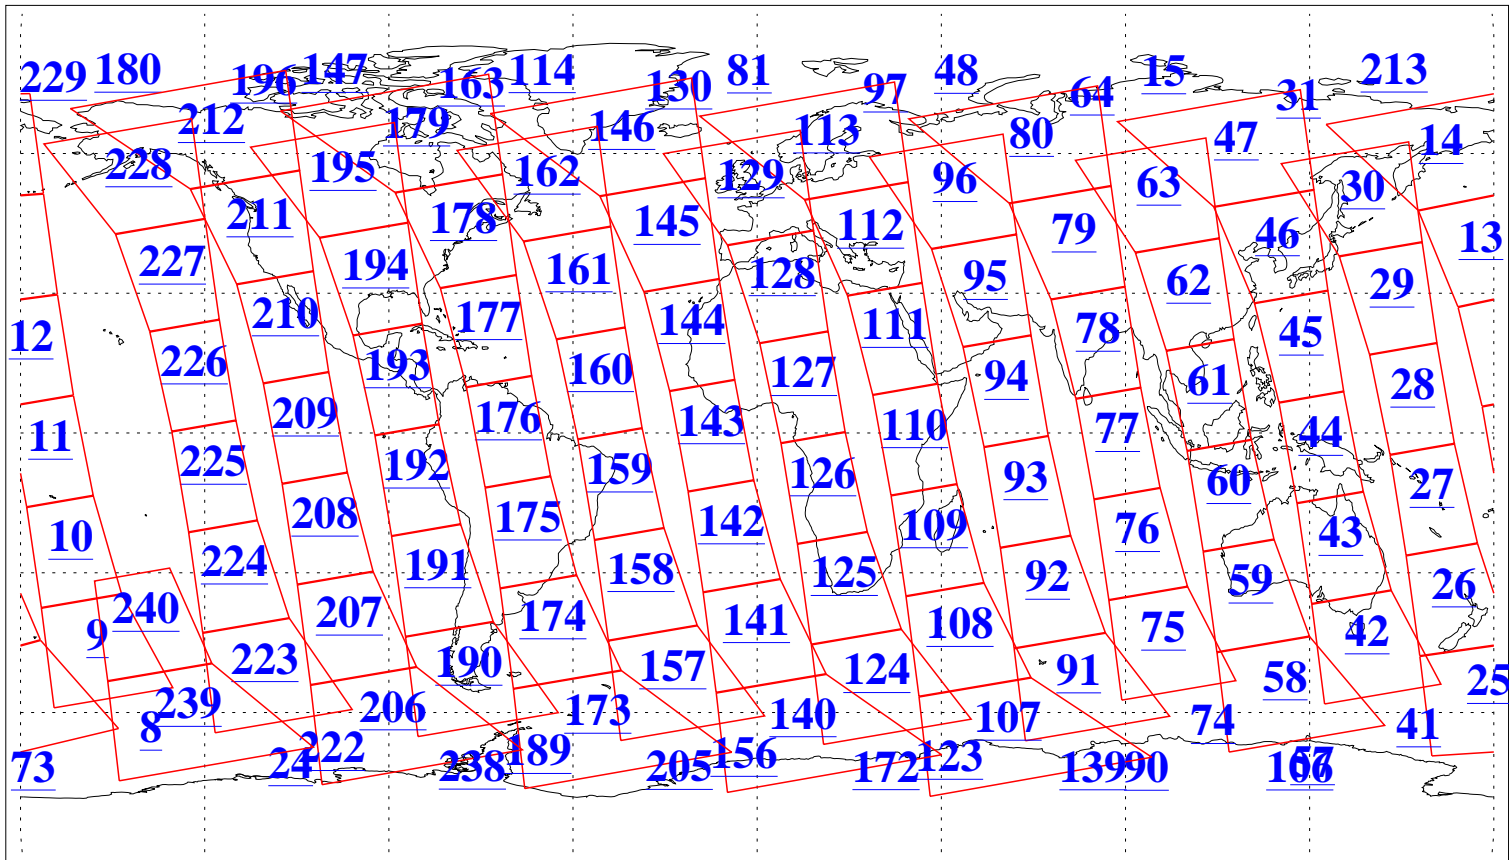

L1B Availability  
AMSU Granules: 240  
HSB Granules: 0  
AIRS Granules: 240

1 Nov 2020  
DoY 306  
Aqua Day 6756  
Granules: 1 to 120

Granules: 121 to 240

Legend: AMSU Available, HSB Available, AIRS Available

L1B Availability  
 AMSU Granules: 240  
 HSB Granules: 0  
 AIRS Granules: 240

1 Nov 2020  
 DoY 306  
 Aqua Day 6756

Ascending Granules

Descending Granules

Legend: AMSU Available, *HSB Available*, AIRS Available

L1B Availability  
 AMSU Granules: 240  
 HSB Granules: 0  
 AIRS Granules: 240

1 Nov 2020  
 DoY 306  
 Aqua Day 6756

Northern Hemisphere Granules

Southern Hemisphere Granules

Legend: AMSU Available, HSB Available, **AIRS Available**