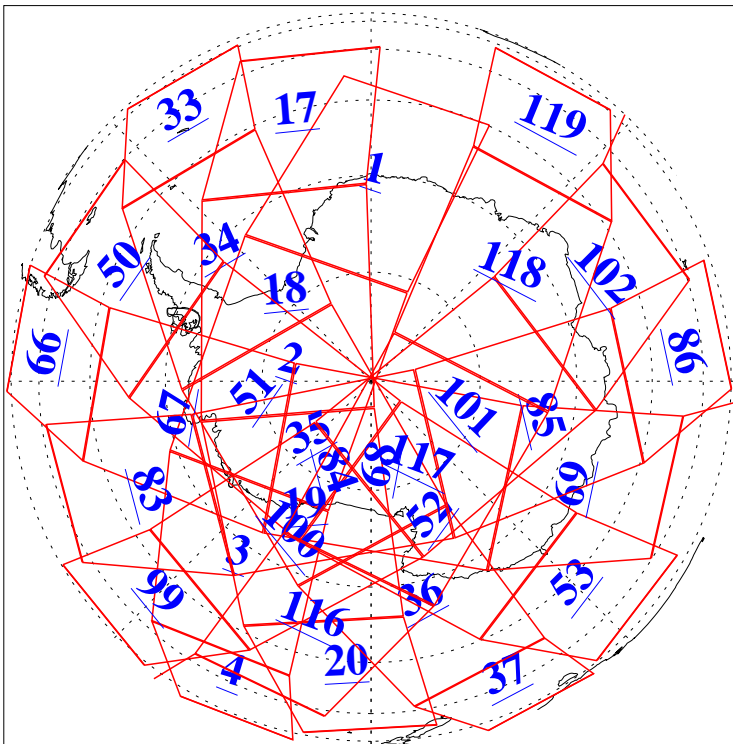

L1B Availability
AMSU Granules: 240
HSB Granules: 0
AIRS Granules: 240

29 Oct 2020
DoY 303
Aqua Day 6753
Granules: 1 to 120

Granules: 121 to 240

Legend: AMSU Available, HSB Available, AIRS Available

L1B Availability
 AMSU Granules: 240
 HSB Granules: 0
 AIRS Granules: 240

29 Oct 2020
 DoY 303
 Aqua Day 6753

Ascending Granules

Descending Granules

Legend: AMSU Available, *HSB Available*, *AIRS Available*

L1B Availability
 AMSU Granules: 240
 HSB Granules: 0
 AIRS Granules: 240

29 Oct 2020
 DoY 303
 Aqua Day 6753

Northern Hemisphere Granules

Southern Hemisphere Granules

Legend: AMSU Available, HSB Available, **AIRS Available**