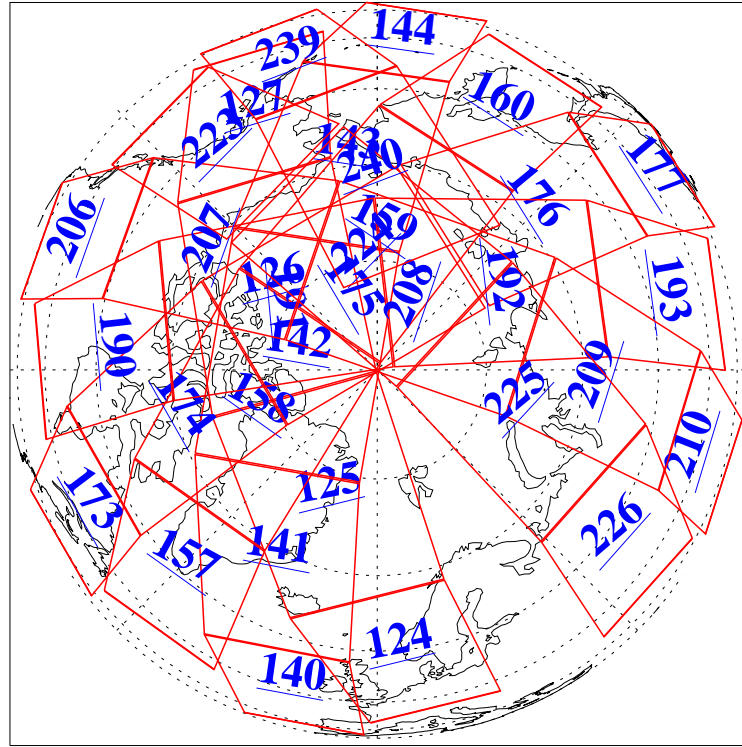

29 Oct 2020
 DoY 303
 Aqua Day 6753

Ascending Granules

Descending Granules

Legend: AMSU Available, *HSB Available*, *AIRS Available*

L1B Availability
 AMSU Granules: 240
 HSB Granules: 0
 AIRS Granules: 240

29 Oct 2020
 DoY 303
 Aqua Day 6753

Northern Hemisphere Granules

Southern Hemisphere Granules

Legend: AMSU Available, HSB Available, **AIRS Available**