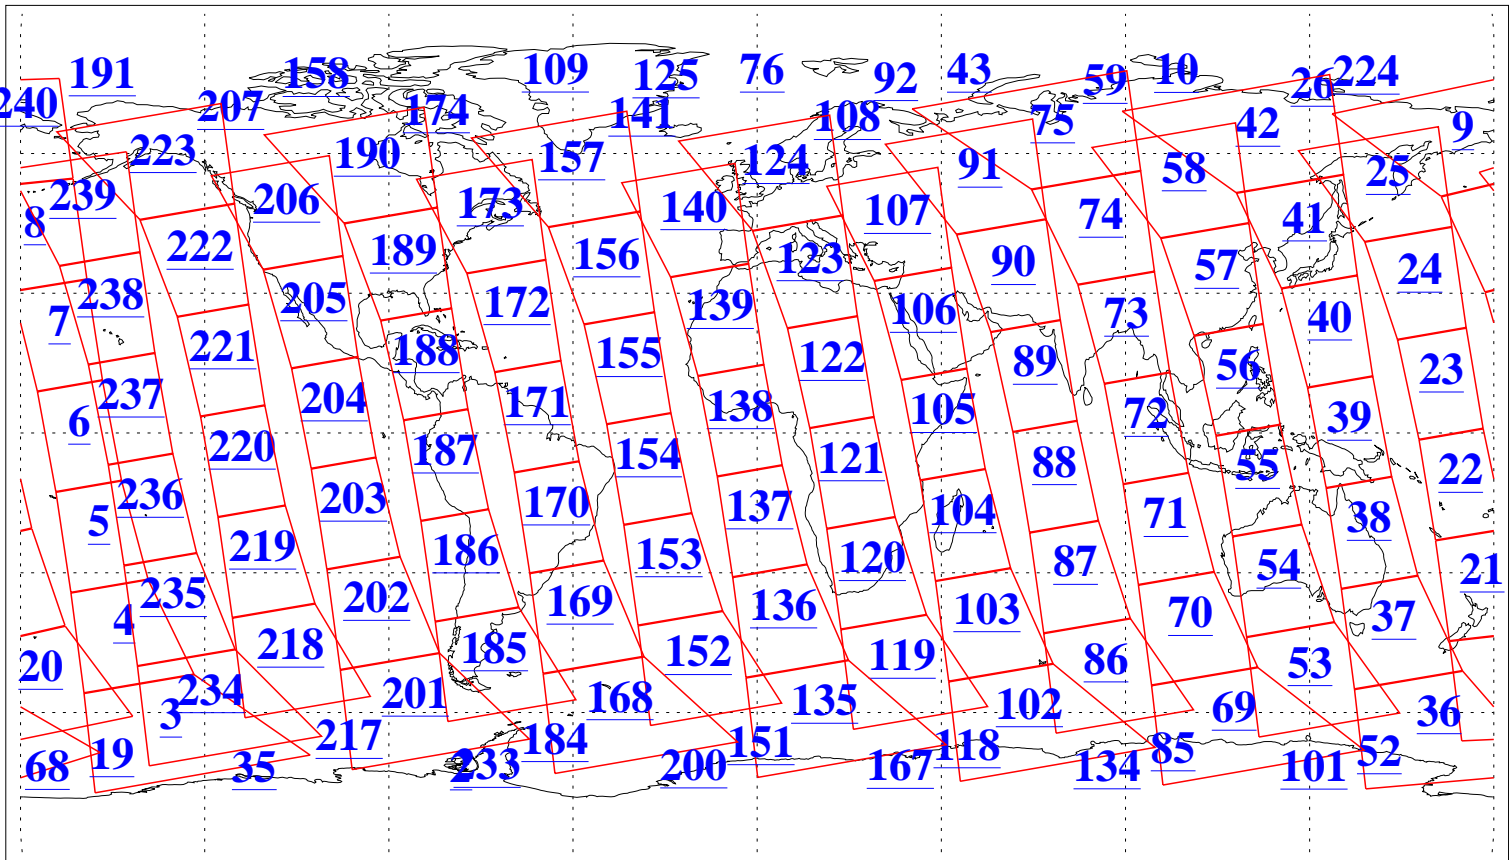

L1B Availability
AMSU Granules: 240
HSB Granules: 0
AIRS Granules: 240

29 Oct 2020
DoY 303
Aqua Day 6753
Granules: 1 to 120

Granules: 121 to 240

Legend: AMSU Available, HSB Available, AIRS Available

L1B Availability
 AMSU Granules: 240
 HSB Granules: 0
 AIRS Granules: 240

29 Oct 2020
 DoY 303
 Aqua Day 6753

Ascending Granules

Descending Granules

Legend: AMSU Available, *HSB Available*, *AIRS Available*

L1B Availability
 AMSU Granules: 240
 HSB Granules: 0
 AIRS Granules: 240

29 Oct 2020
 DoY 303
 Aqua Day 6753

Northern Hemisphere Granules

Southern Hemisphere Granules

Legend: AMSU Available, HSB Available, **AIRS Available**