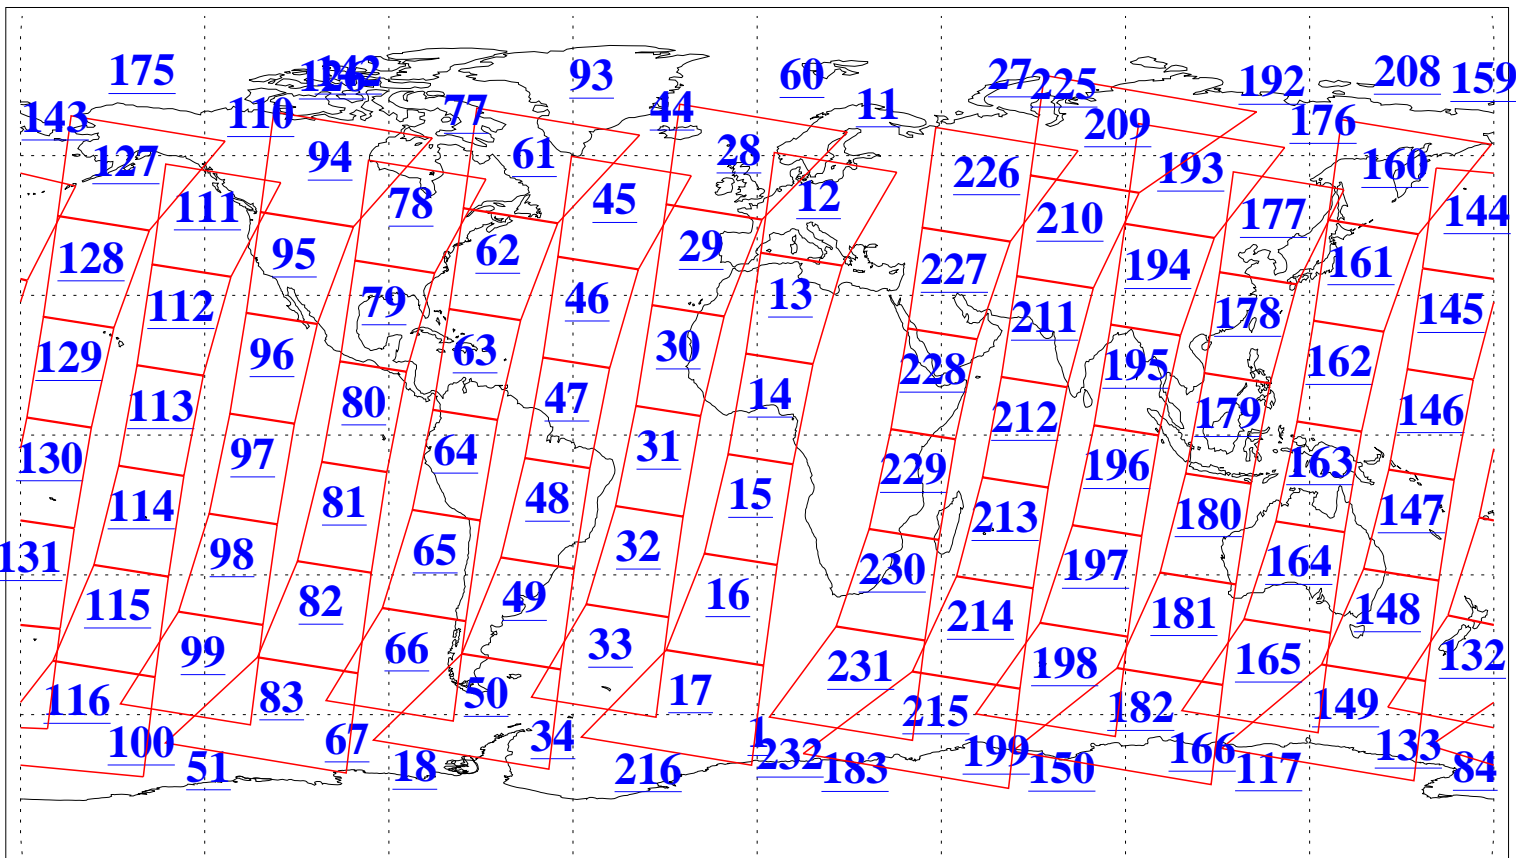

L1B Availability
AMSU Granules: 240
HSB Granules: 0
AIRS Granules: 240

29 Oct 2020
DoY 303
Aqua Day 6753
Granules: 1 to 120

Granules: 121 to 240

Legend: AMSU Available, HSB Available, AIRS Available

L1B Availability
 AMSU Granules: 240
 HSB Granules: 0
 AIRS Granules: 240

29 Oct 2020
 DoY 303
 Aqua Day 6753

Ascending Granules

Descending Granules

Legend: AMSU Available, *HSB Available*, *AIRS Available*

L1B Availability
 AMSU Granules: 240
 HSB Granules: 0
 AIRS Granules: 240

29 Oct 2020
 DoY 303
 Aqua Day 6753

Northern Hemisphere Granules

Southern Hemisphere Granules

Legend: AMSU Available, HSB Available, **AIRS Available**