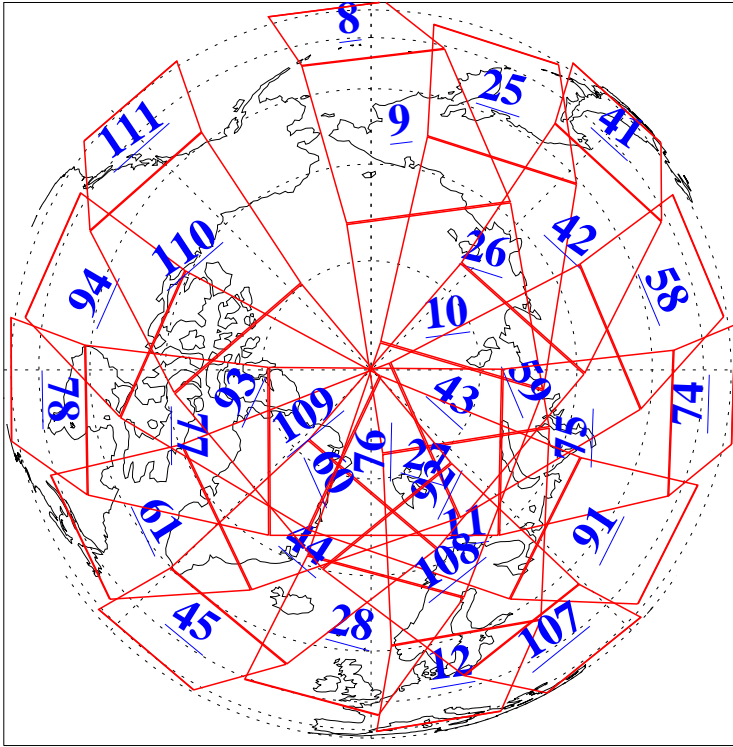

L1B Availability
AMSU Granules: 240
HSB Granules: 0
AIRS Granules: 240

29 Oct 2020
DoY 303
Aqua Day 6753
Granules: 1 to 120

Granules: 121 to 240

Legend: AMSU Available, HSB Available, AIRS Available

L1B Availability
 AMSU Granules: 240
 HSB Granules: 0
 AIRS Granules: 240

29 Oct 2020
 DoY 303
 Aqua Day 6753

Ascending Granules

Descending Granules

Legend: AMSU Available, *HSB Available*, *AIRS Available*

L1B Availability
 AMSU Granules: 240
 HSB Granules: 0
 AIRS Granules: 240

29 Oct 2020
 DoY 303
 Aqua Day 6753

Northern Hemisphere Granules

Southern Hemisphere Granules

Legend: AMSU Available, HSB Available, **AIRS Available**