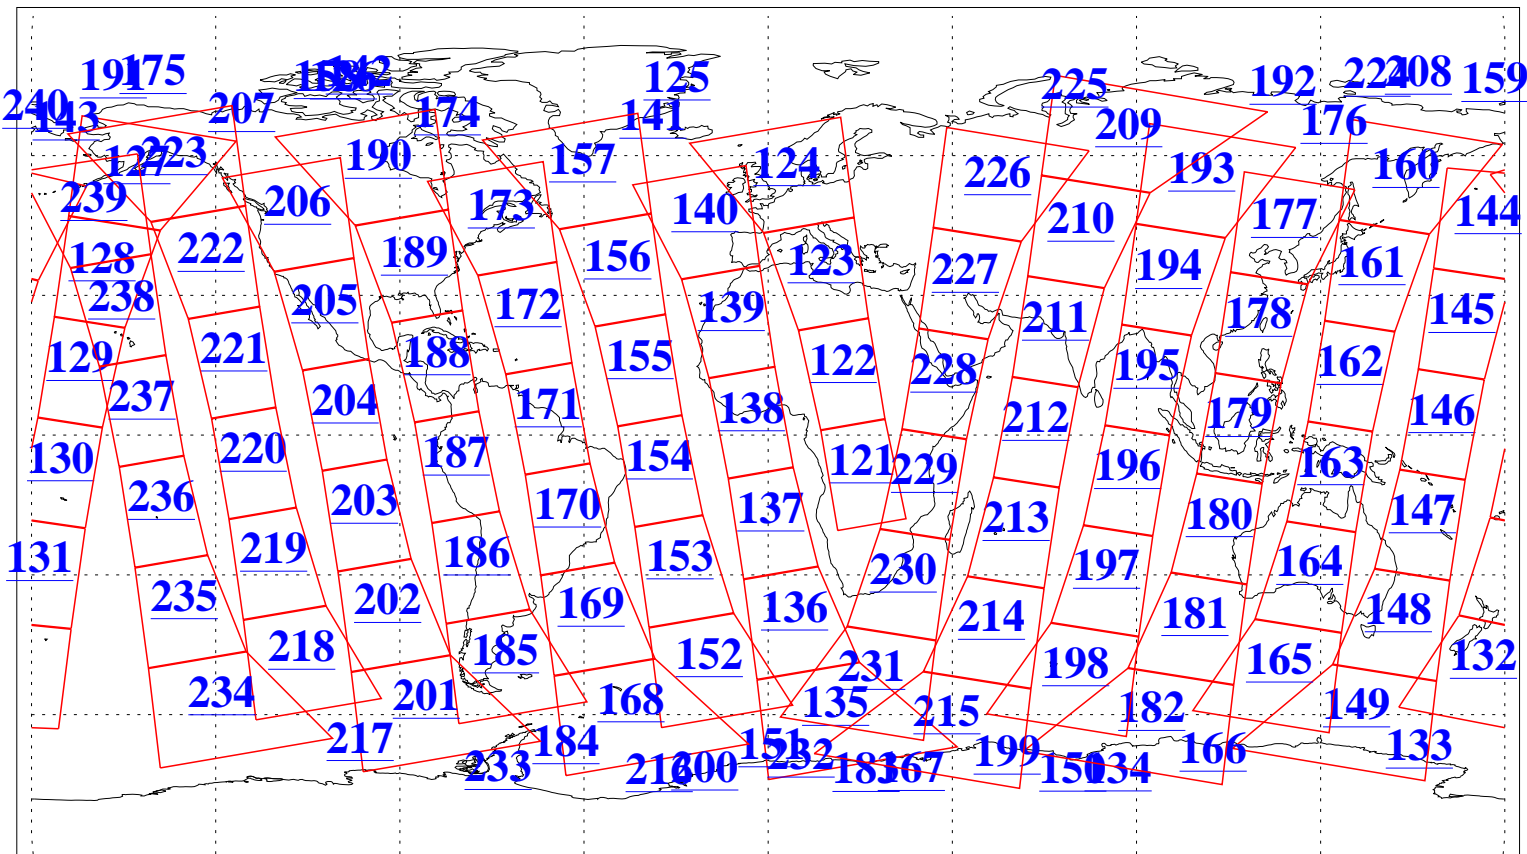

L1B Availability
AMSU Granules: 240
HSB Granules: 0
AIRS Granules: 240

29 Oct 2020
DoY 303
Aqua Day 6753
Granules: 1 to 120

Granules: 121 to 240

Legend: AMSU Available, HSB Available, AIRS Available

L1B Availability
 AMSU Granules: 240
 HSB Granules: 0
 AIRS Granules: 240

29 Oct 2020
 DoY 303
 Aqua Day 6753

Ascending Granules

Descending Granules

Legend: AMSU Available, *HSB Available*, *AIRS Available*

L1B Availability
 AMSU Granules: 240
 HSB Granules: 0
 AIRS Granules: 240

29 Oct 2020
 DoY 303
 Aqua Day 6753

Northern Hemisphere Granules

Southern Hemisphere Granules

Legend: AMSU Available, HSB Available, **AIRS Available**