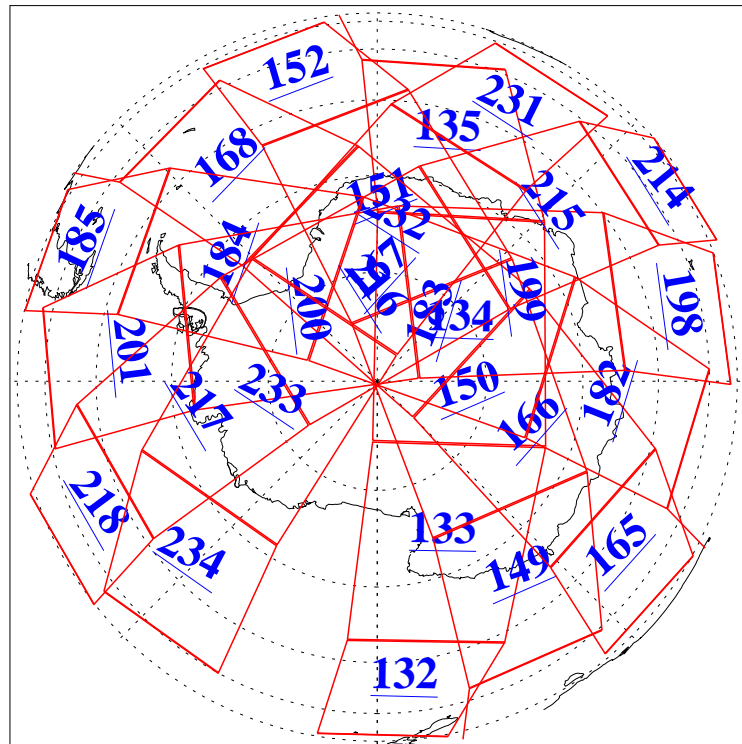

L1B Availability
AMSU Granules: 240
HSB Granules: 0
AIRS Granules: 240

29 Oct 2020
DoY 303
Aqua Day 6753
Granules: 1 to 120

Granules: 121 to 240

Legend: AMSU Available, HSB Available, AIRS Available

L1B Availability
 AMSU Granules: 240
 HSB Granules: 0
 AIRS Granules: 240

29 Oct 2020
 DoY 303
 Aqua Day 6753

Ascending Granules

Descending Granules

Legend: AMSU Available, *HSB Available*, *AIRS Available*

L1B Availability
 AMSU Granules: 240
 HSB Granules: 0
 AIRS Granules: 240

29 Oct 2020
 DoY 303
 Aqua Day 6753

Northern Hemisphere Granules

Southern Hemisphere Granules

Legend: AMSU Available, HSB Available, **AIRS Available**