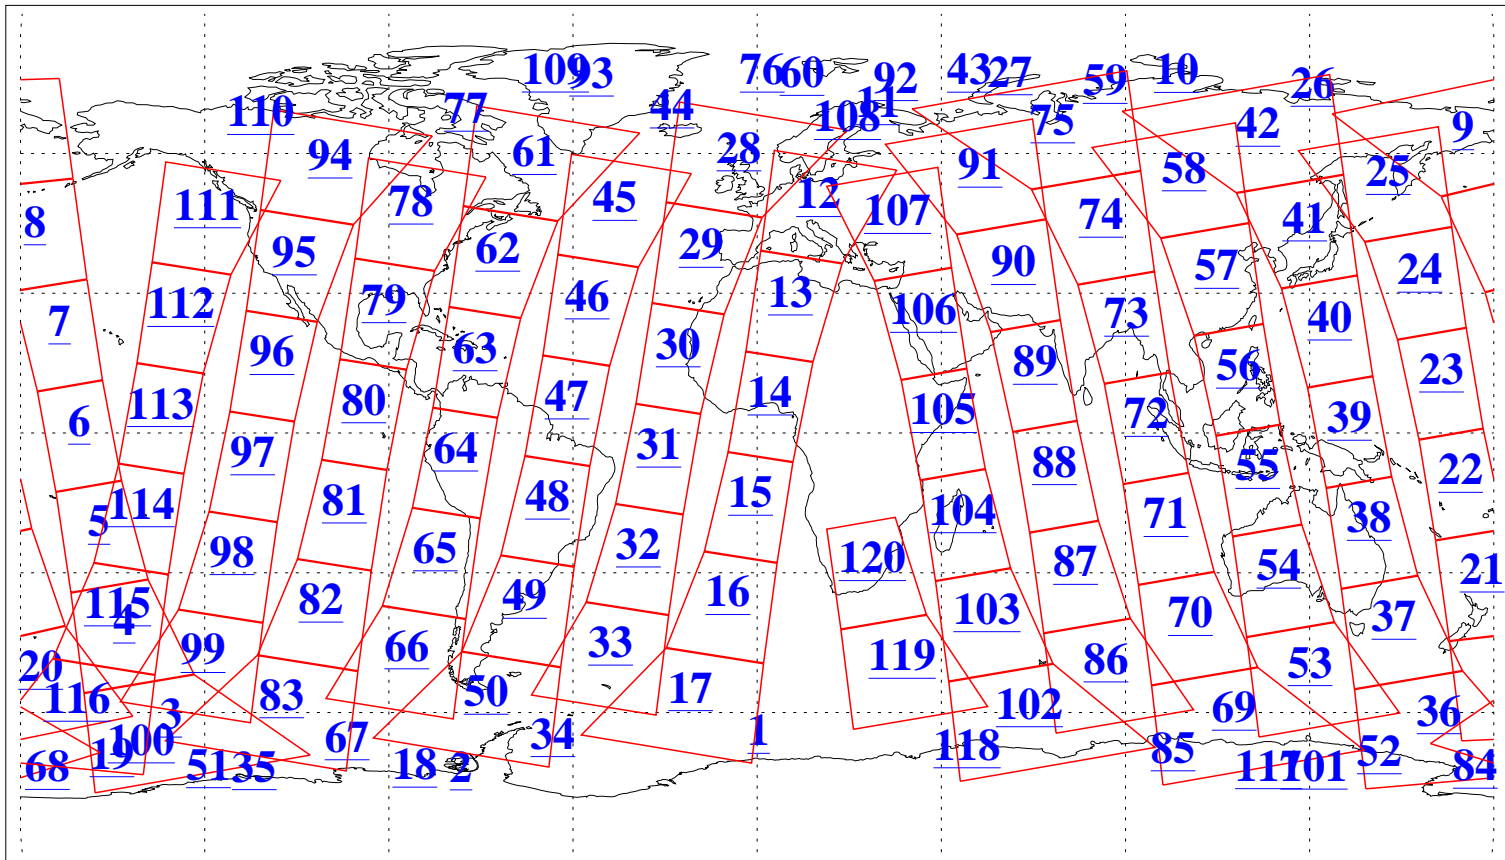

L1B Availability
AMSU Granules: 240
HSB Granules: 0
AIRS Granules: 240

29 Oct 2020
DoY 303
Aqua Day 6753
Granules: 1 to 120

Granules: 121 to 240

Legend: AMSU Available, HSB Available, AIRS Available

L1B Availability
 AMSU Granules: 240
 HSB Granules: 0
 AIRS Granules: 240

29 Oct 2020
 DoY 303
 Aqua Day 6753

Ascending Granules

Descending Granules

Legend: AMSU Available, *HSB Available*, *AIRS Available*

L1B Availability
 AMSU Granules: 240
 HSB Granules: 0
 AIRS Granules: 240

29 Oct 2020
 DoY 303
 Aqua Day 6753

Northern Hemisphere Granules

Southern Hemisphere Granules

Legend: AMSU Available, HSB Available, **AIRS Available**