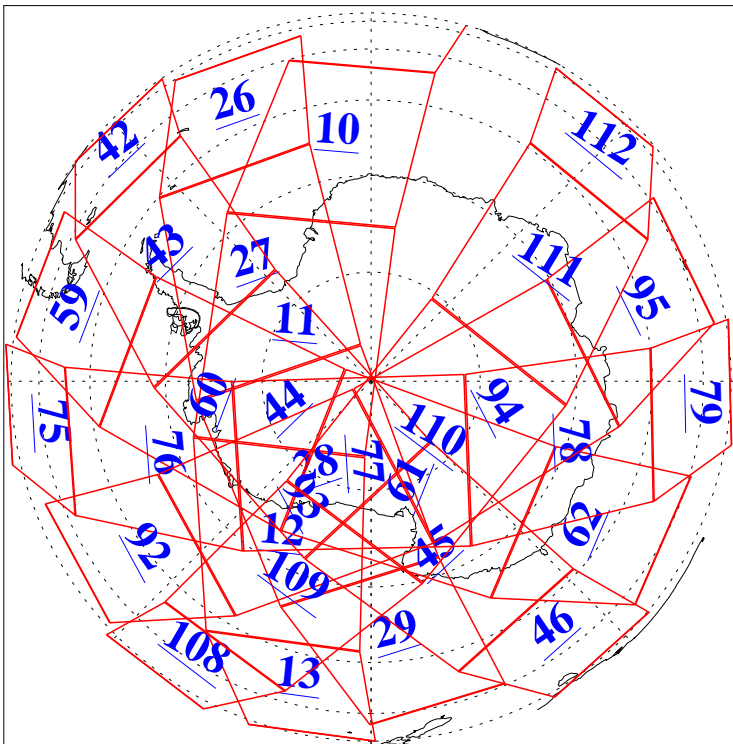

L1B Availability
AMSU Granules: 240
HSB Granules: 0
AIRS Granules: 240

28 Oct 2020
DoY 302
Aqua Day 6752
Granules: 1 to 120

Granules: 121 to 240

Legend: AMSU Available, *HSB Available*, *AIRS Available*

L1B Availability
AMSU Granules: 240
HSB Granules: 0
AIRS Granules: 240

28 Oct 2020
DoY 302
Aqua Day 6752

Ascending Granules

Descending Granules

Legend: AMSU Available, HSB Available, AIRS Available

L1B Availability
 AMSU Granules: 240
 HSB Granules: 0
 AIRS Granules: 240

28 Oct 2020
 DoY 302
 Aqua Day 6752

Northern Hemisphere Granules

Southern Hemisphere Granules

Legend: AMSU Available, HSB Available, AIRS Available