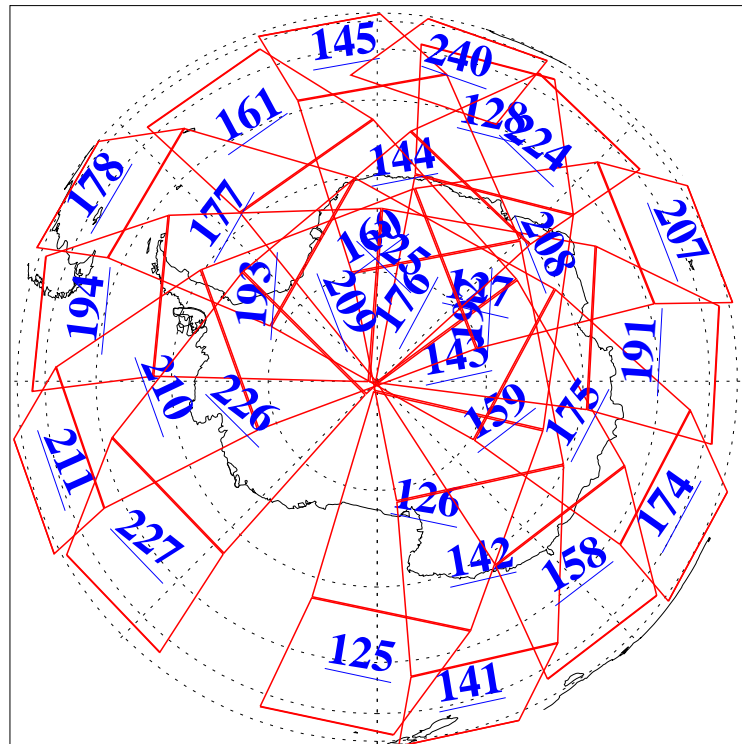

L1B Availability
AMSU Granules: 240
HSB Granules: 0
AIRS Granules: 240

28 Oct 2020
DoY 302
Aqua Day 6752
Granules: 1 to 120

Granules: 121 to 240

Legend: AMSU Available, *HSB Available*, *AIRS Available*

L1B Availability
AMSU Granules: 240
HSB Granules: 0
AIRS Granules: 240

28 Oct 2020
DoY 302
Aqua Day 6752

Ascending Granules

Descending Granules

Legend: AMSU Available, HSB Available, AIRS Available

L1B Availability
 AMSU Granules: 240
 HSB Granules: 0
 AIRS Granules: 240

28 Oct 2020
 DoY 302
 Aqua Day 6752

Northern Hemisphere Granules

Southern Hemisphere Granules

Legend: AMSU Available, HSB Available, AIRS Available