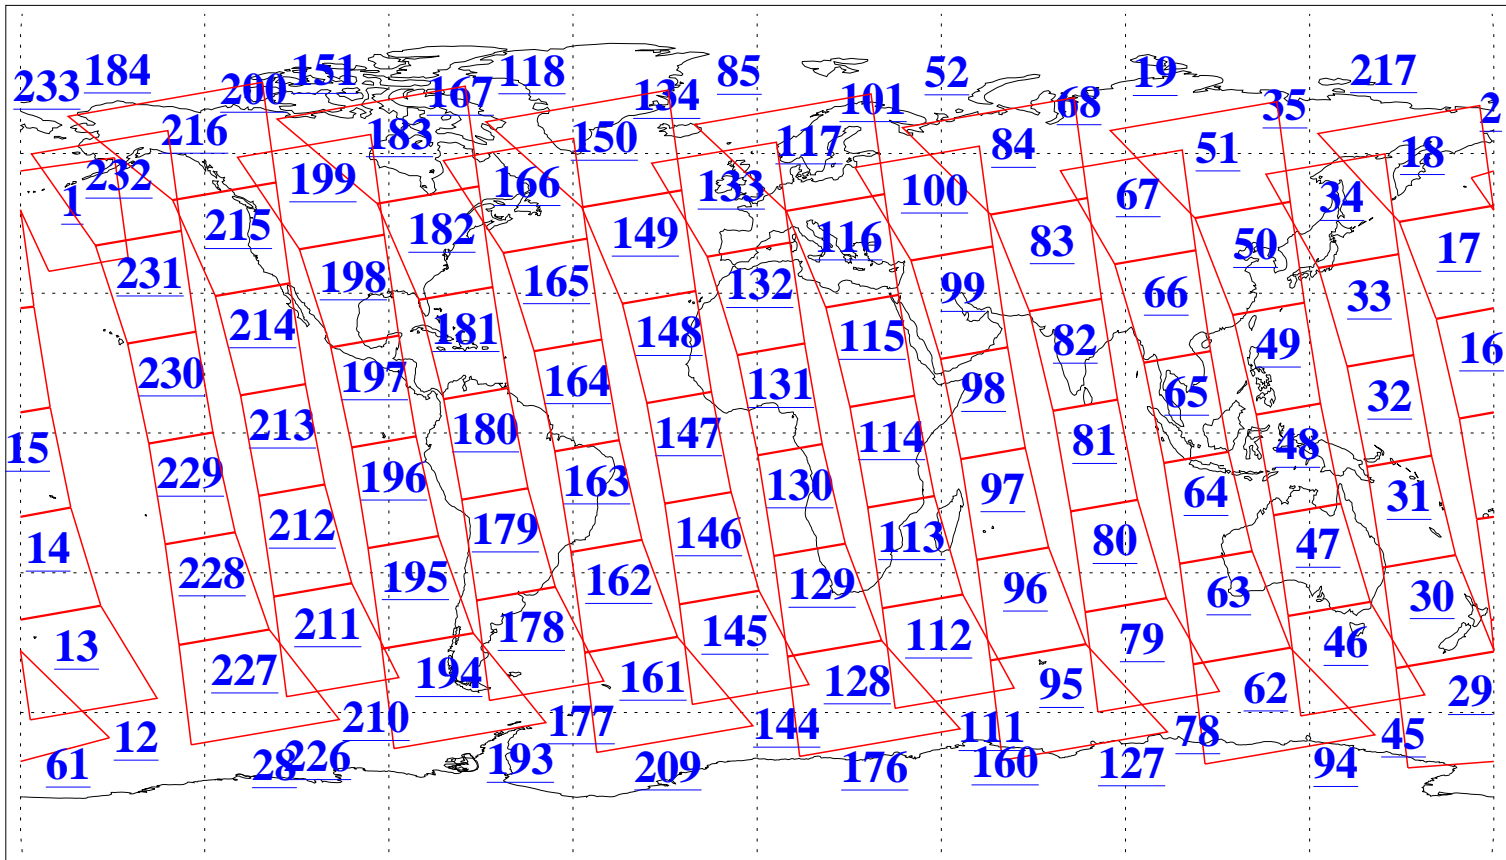

L1B Availability
AMSU Granules: 240
HSB Granules: 0
AIRS Granules: 240

28 Oct 2020
DoY 302
Aqua Day 6752
Granules: 1 to 120

Granules: 121 to 240

Legend: AMSU Available, *HSB Available*, *AIRS Available*

L1B Availability
AMSU Granules: 240
HSB Granules: 0
AIRS Granules: 240

28 Oct 2020
DoY 302
Aqua Day 6752

Ascending Granules

Descending Granules

Legend: AMSU Available, HSB Available, AIRS Available

L1B Availability
 AMSU Granules: 240
 HSB Granules: 0
 AIRS Granules: 240

28 Oct 2020
 DoY 302
 Aqua Day 6752

Northern Hemisphere Granules

Southern Hemisphere Granules

Legend: AMSU Available, HSB Available, AIRS Available