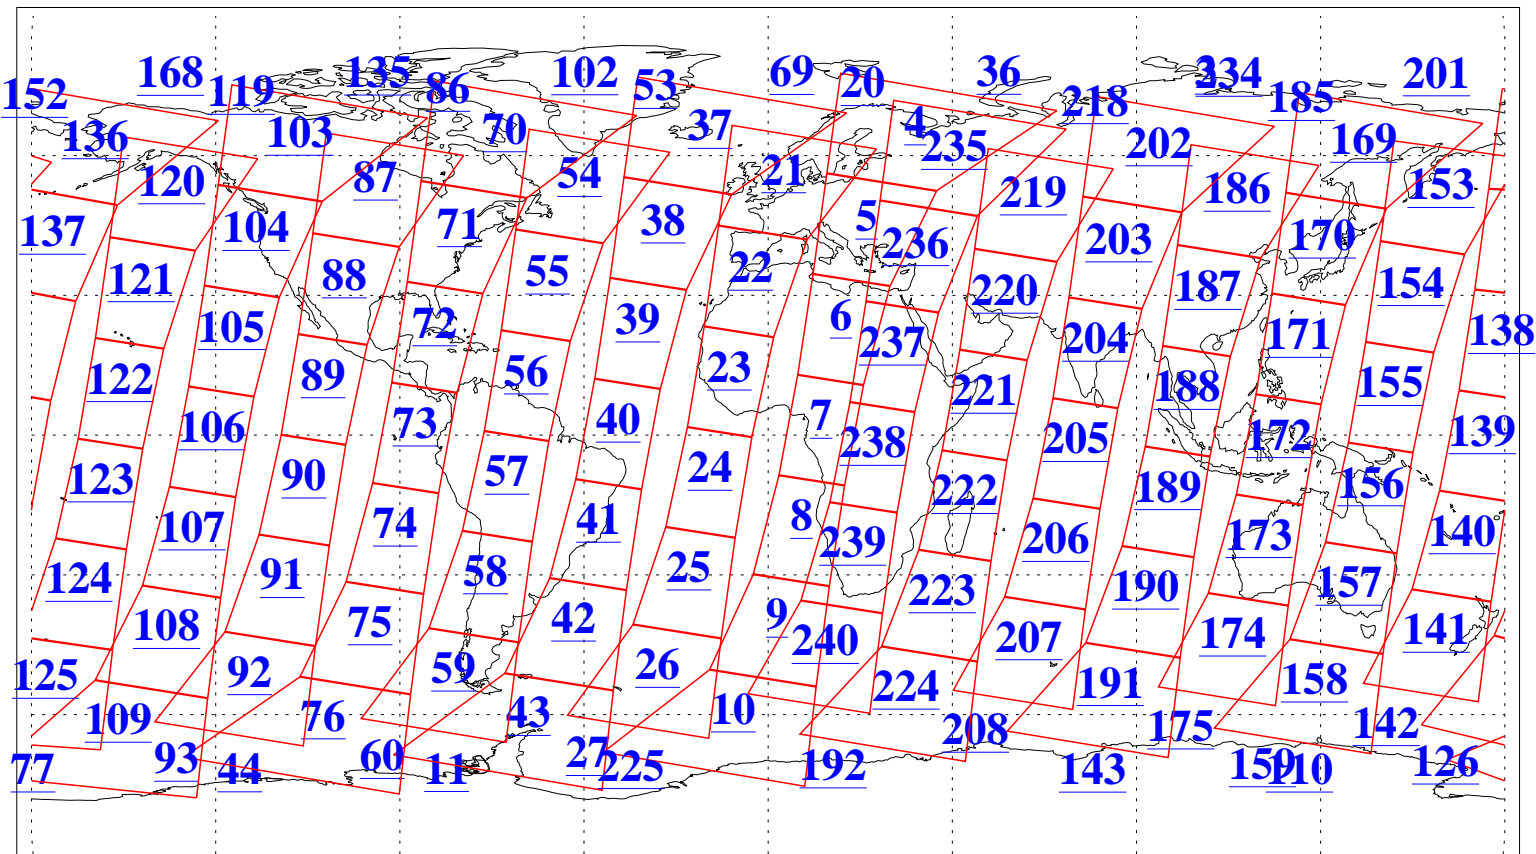

L1B Availability
AMSU Granules: 240
HSB Granules: 0
AIRS Granules: 240

28 Oct 2020
DoY 302
Aqua Day 6752
Granules: 1 to 120

Granules: 121 to 240

Legend: AMSU Available, *HSB Available*, *AIRS Available*

L1B Availability
AMSU Granules: 240
HSB Granules: 0
AIRS Granules: 240

28 Oct 2020
DoY 302
Aqua Day 6752

Ascending Granules

Descending Granules

Legend: AMSU Available, HSB Available, AIRS Available

L1B Availability
 AMSU Granules: 240
 HSB Granules: 0
 AIRS Granules: 240

28 Oct 2020
 DoY 302
 Aqua Day 6752

Northern Hemisphere Granules

Southern Hemisphere Granules

Legend: AMSU Available, HSB Available, AIRS Available