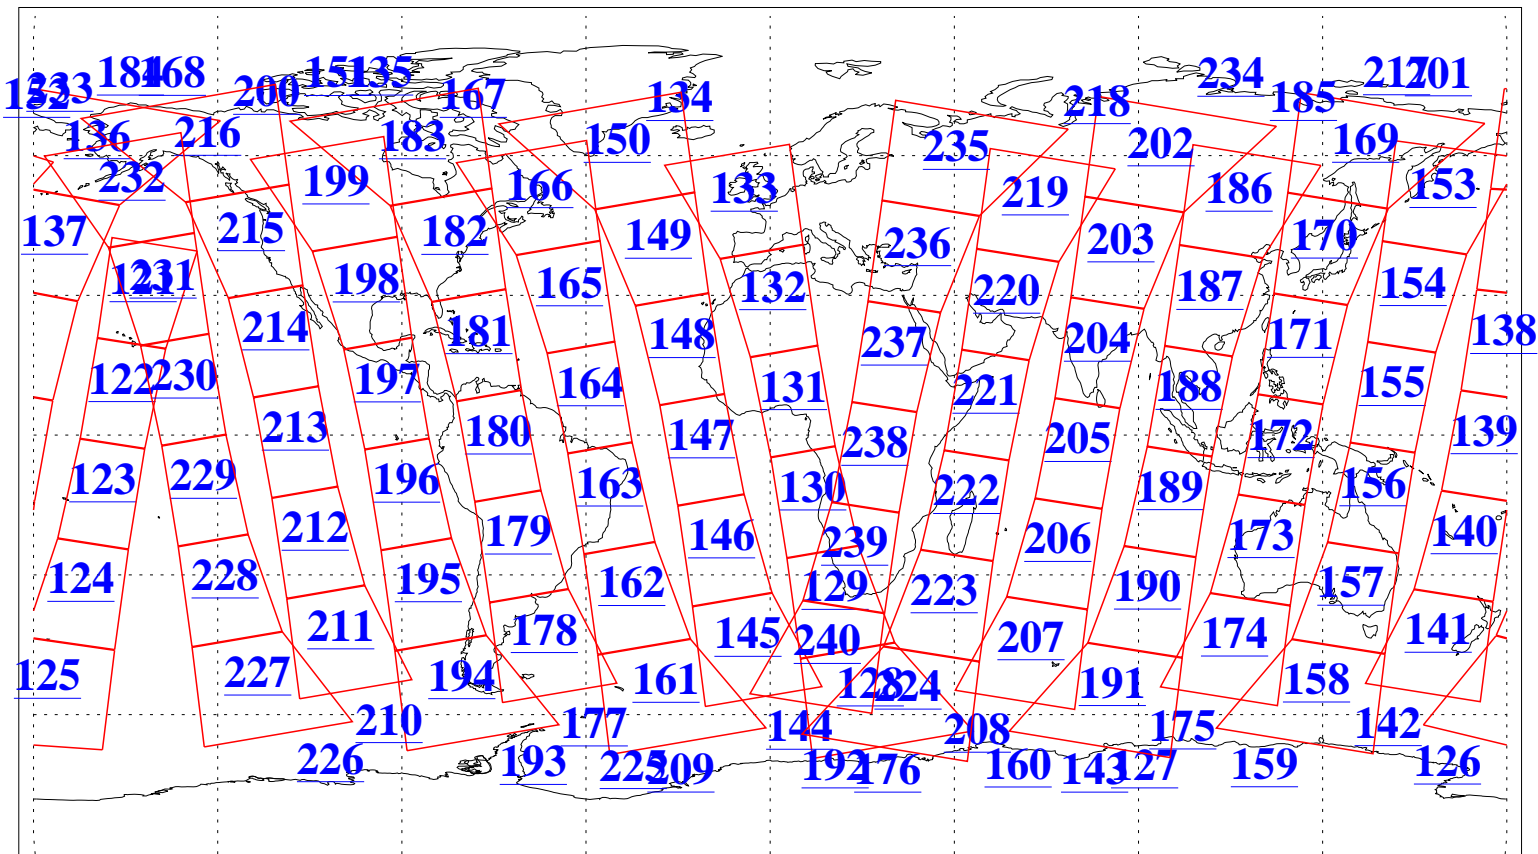

L1B Availability
AMSU Granules: 240
HSB Granules: 0
AIRS Granules: 240

28 Oct 2020
DoY 302
Aqua Day 6752
Granules: 1 to 120

Granules: 121 to 240

Legend: AMSU Available, *HSB Available*, *AIRS Available*

L1B Availability
AMSU Granules: 240
HSB Granules: 0
AIRS Granules: 240

28 Oct 2020
DoY 302
Aqua Day 6752

Ascending Granules

Descending Granules

Legend: AMSU Available, HSB Available, AIRS Available

L1B Availability
 AMSU Granules: 240
 HSB Granules: 0
 AIRS Granules: 240

28 Oct 2020
 DoY 302
 Aqua Day 6752

Northern Hemisphere Granules

Southern Hemisphere Granules

Legend: AMSU Available, HSB Available, AIRS Available