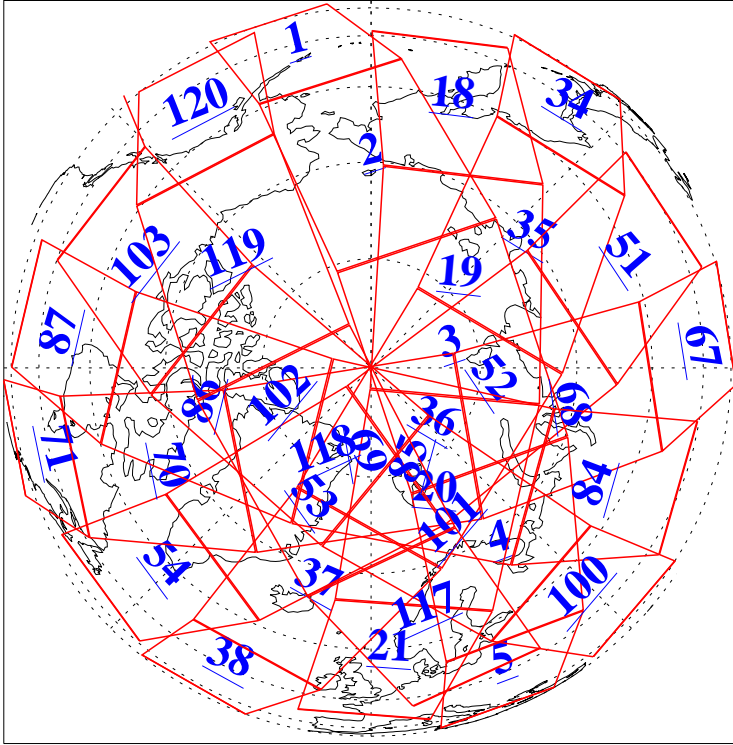

L1B Availability
AMSU Granules: 240
HSB Granules: 0
AIRS Granules: 240

28 Oct 2020
DoY 302
Aqua Day 6752
Granules: 1 to 120

Granules: 121 to 240

Legend: AMSU Available, *HSB Available*, *AIRS Available*

L1B Availability
AMSU Granules: 240
HSB Granules: 0
AIRS Granules: 240

28 Oct 2020
DoY 302
Aqua Day 6752

Ascending Granules

Descending Granules

Legend: AMSU Available, HSB Available, AIRS Available

L1B Availability
 AMSU Granules: 240
 HSB Granules: 0
 AIRS Granules: 240

28 Oct 2020
 DoY 302
 Aqua Day 6752

Northern Hemisphere Granules

Southern Hemisphere Granules

Legend: AMSU Available, HSB Available, AIRS Available