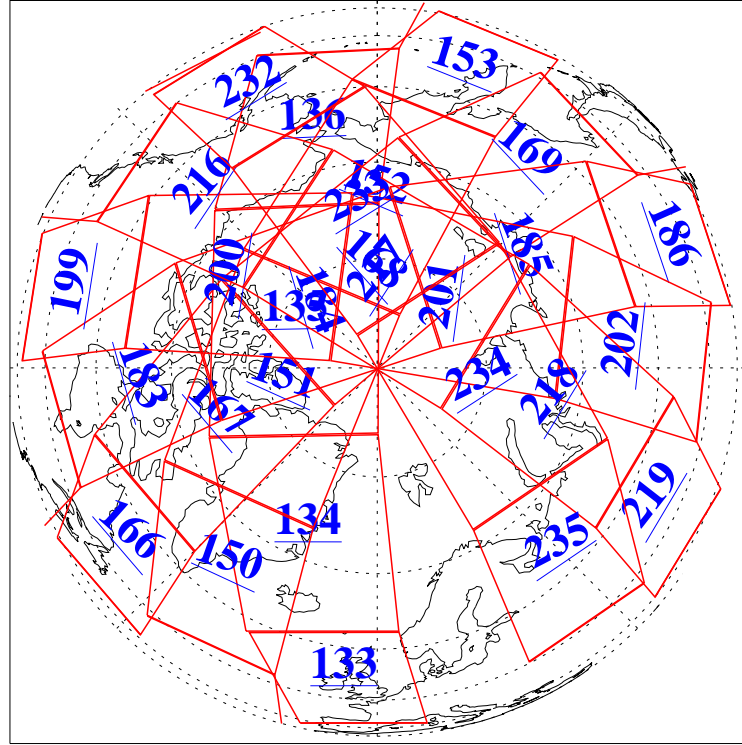

28 Oct 2020
DoY 302
Aqua Day 6752

Ascending Granules

Descending Granules

Legend: AMSU Available, HSB Available, AIRS Available

L1B Availability
 AMSU Granules: 240
 HSB Granules: 0
 AIRS Granules: 240

28 Oct 2020
 DoY 302
 Aqua Day 6752

Northern Hemisphere Granules

Southern Hemisphere Granules

Legend: AMSU Available, HSB Available, AIRS Available