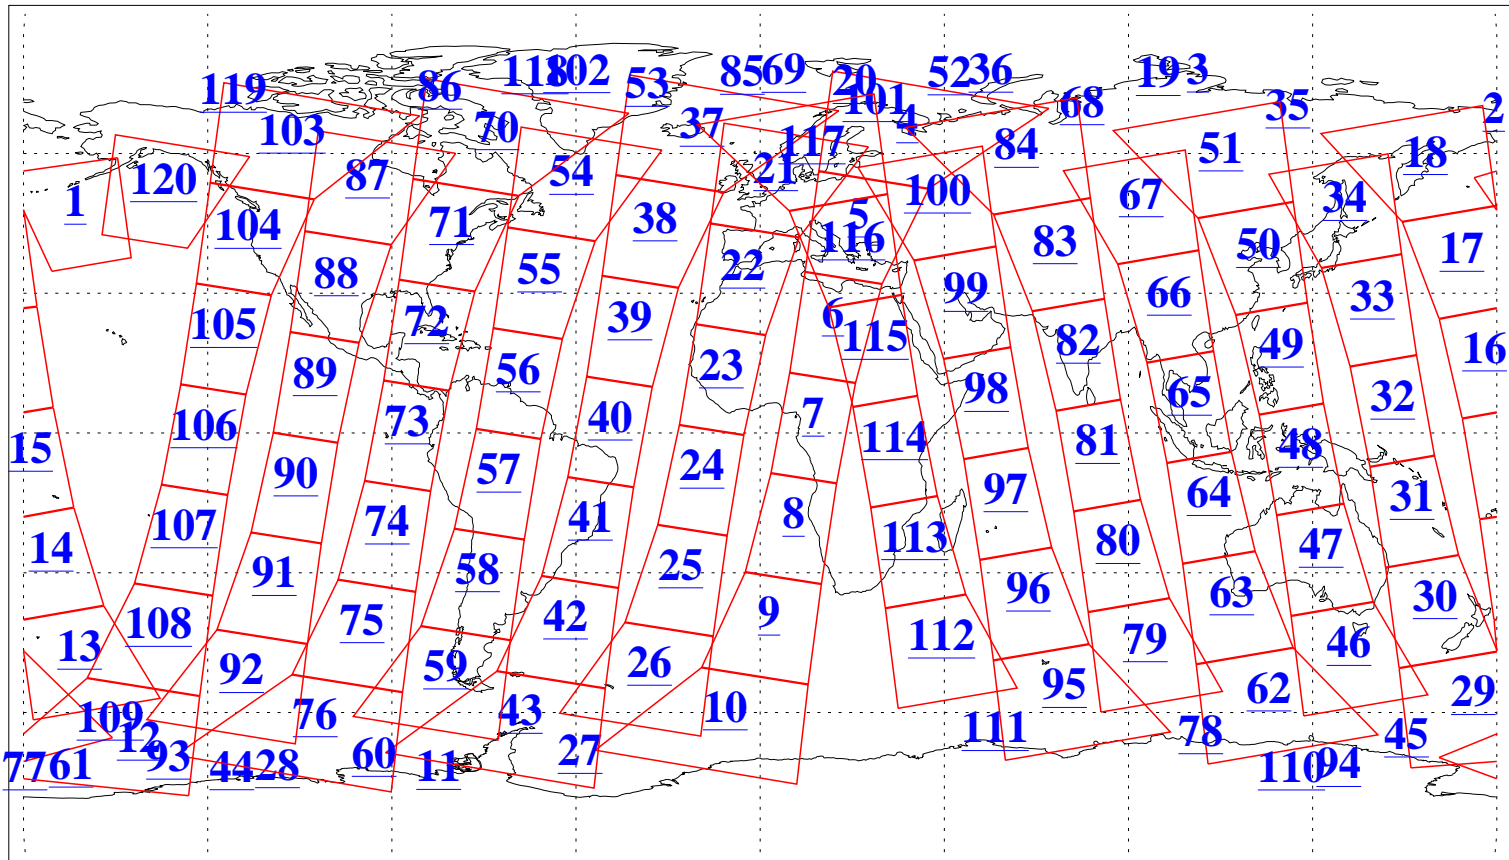

L1B Availability
AMSU Granules: 240
HSB Granules: 0
AIRS Granules: 240

28 Oct 2020
DoY 302
Aqua Day 6752
Granules: 1 to 120

Granules: 121 to 240

Legend: AMSU Available, *HSB Available*, *AIRS Available*

L1B Availability
AMSU Granules: 240
HSB Granules: 0
AIRS Granules: 240

28 Oct 2020
DoY 302
Aqua Day 6752

Ascending Granules

Descending Granules

Legend: AMSU Available, HSB Available, AIRS Available

L1B Availability
 AMSU Granules: 240
 HSB Granules: 0
 AIRS Granules: 240

28 Oct 2020
 DoY 302
 Aqua Day 6752

Northern Hemisphere Granules

Southern Hemisphere Granules

Legend: AMSU Available, HSB Available, AIRS Available