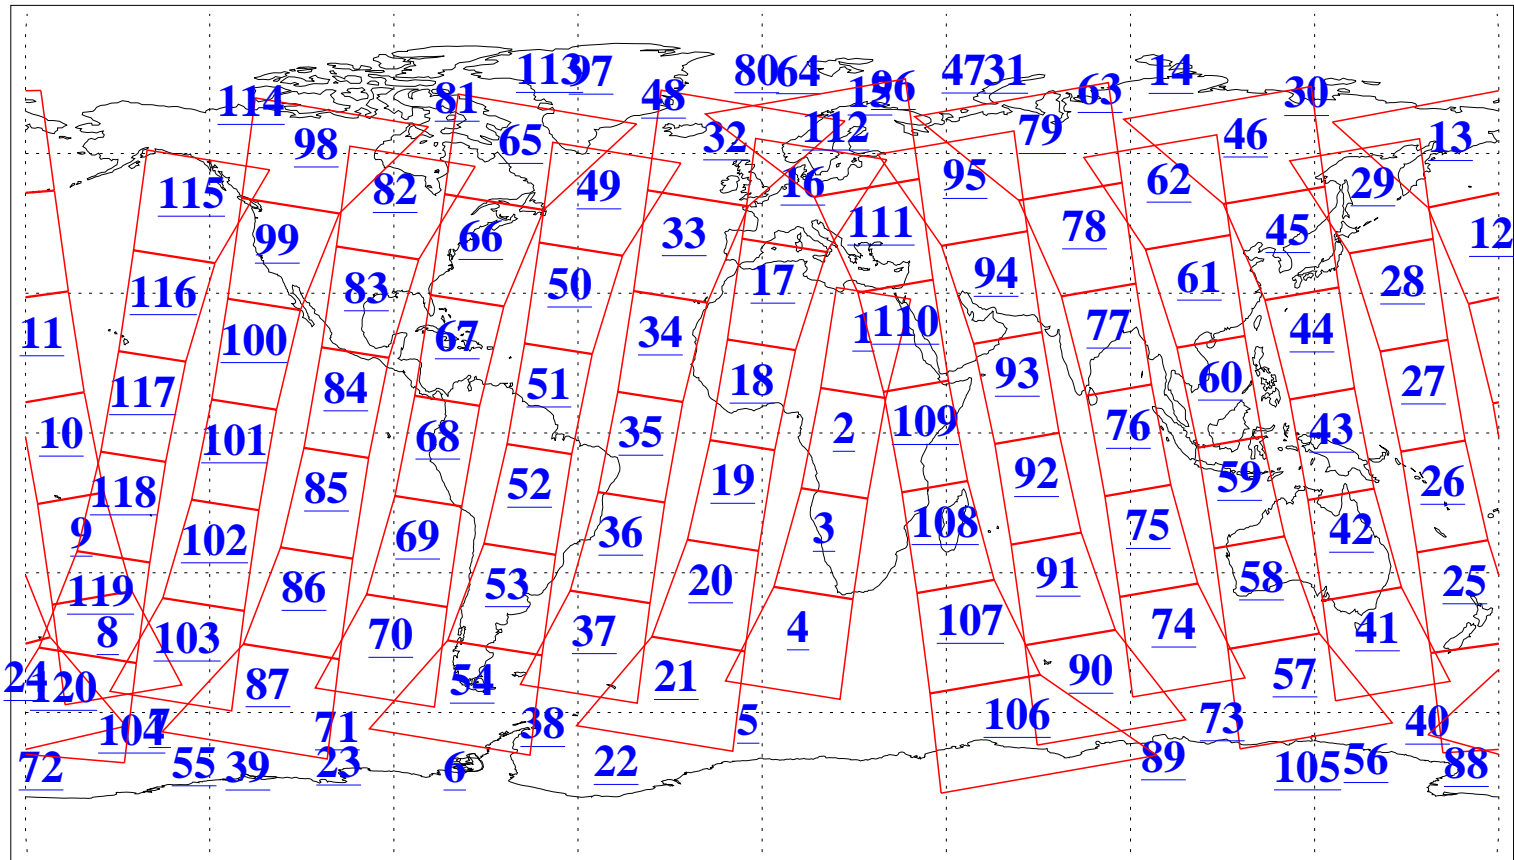

L1B Availability
AMSU Granules: 240
HSB Granules: 0
AIRS Granules: 240

25 Oct 2020
DoY 299
Aqua Day 6749
Granules: 1 to 120

Granules: 121 to 240

Legend: AMSU Available, HSB Available, AIRS Available

L1B Availability
AMSU Granules: 240
HSB Granules: 0
AIRS Granules: 240

25 Oct 2020
DoY 299
Aqua Day 6749

Ascending Granules

Descending Granules

Legend: AMSU Available, *HSB Available*, **AIRS Available**

L1B Availability
 AMSU Granules: 240
 HSB Granules: 0
 AIRS Granules: 240

25 Oct 2020
 DoY 299
 Aqua Day 6749

Northern Hemisphere Granules

Southern Hemisphere Granules

Legend: AMSU Available, HSB Available, **AIRS Available**