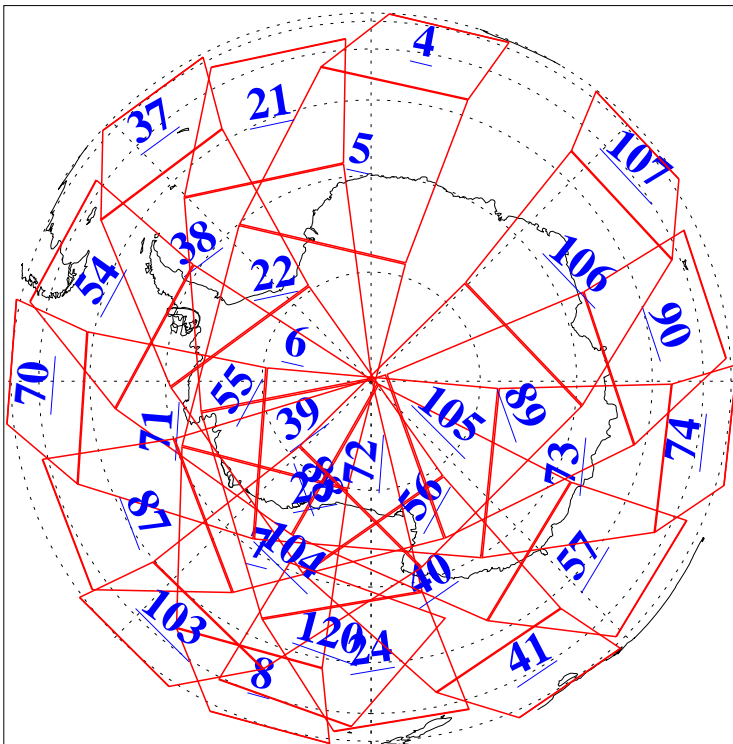

L1B Availability
AMSU Granules: 240
HSB Granules: 0
AIRS Granules: 240

25 Oct 2020
DoY 299
Aqua Day 6749
Granules: 1 to 120

Granules: 121 to 240

Legend: AMSU Available, HSB Available, AIRS Available

L1B Availability
AMSU Granules: 240
HSB Granules: 0
AIRS Granules: 240

25 Oct 2020
DoY 299
Aqua Day 6749

Ascending Granules

Descending Granules

Legend: AMSU Available, *HSB Available*, **AIRS Available**

L1B Availability
 AMSU Granules: 240
 HSB Granules: 0
 AIRS Granules: 240

25 Oct 2020
 DoY 299
 Aqua Day 6749

Northern Hemisphere Granules

Southern Hemisphere Granules

Legend: AMSU Available, HSB Available, **AIRS Available**