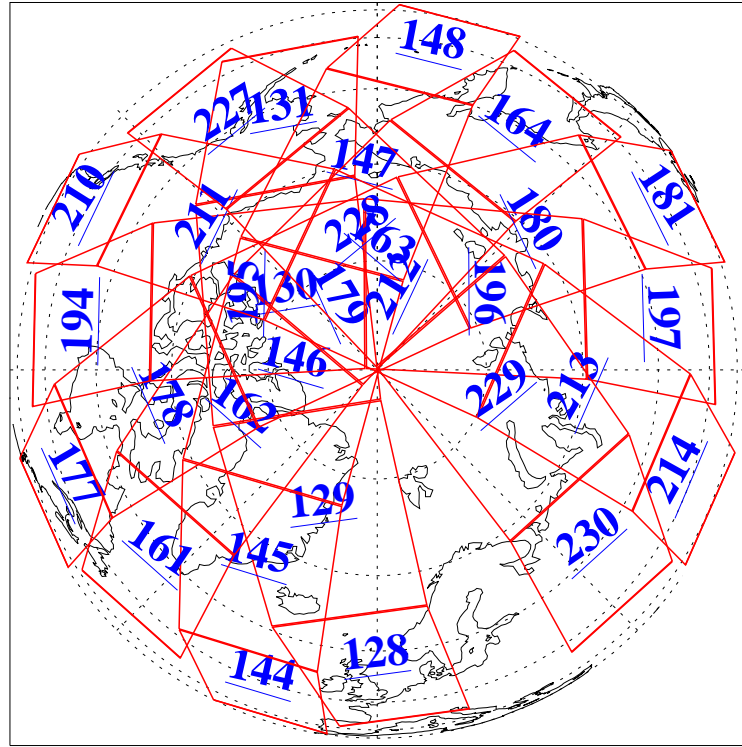

L1B Availability
AMSU Granules: 240
HSB Granules: 0
AIRS Granules: 240

25 Oct 2020
DoY 299
Aqua Day 6749

Northern Hemisphere Granules

Southern Hemisphere Granules