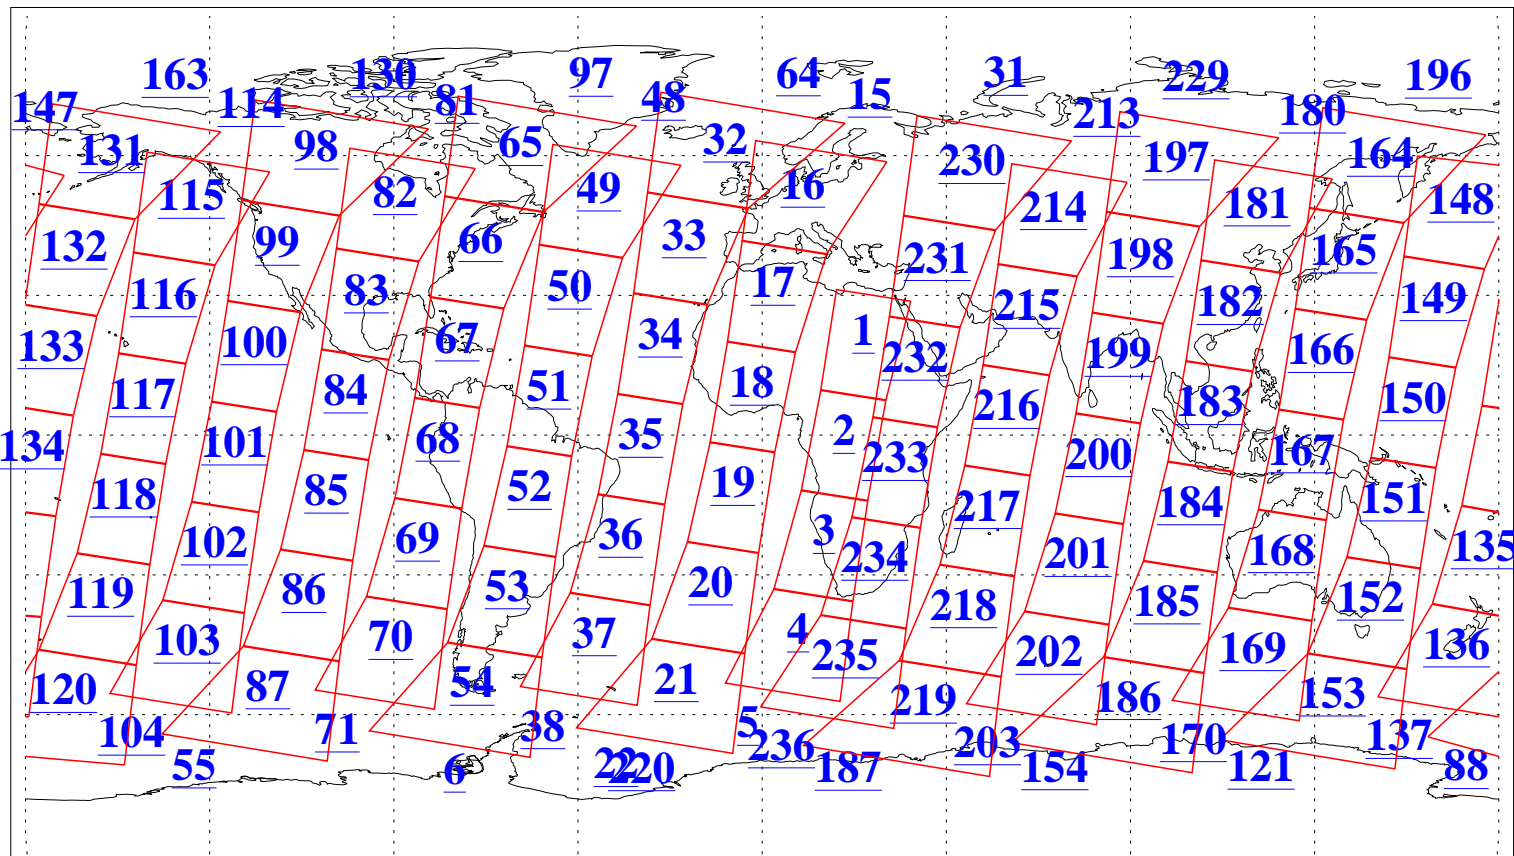

L1B Availability
AMSU Granules: 240
HSB Granules: 0
AIRS Granules: 240

25 Oct 2020
DoY 299
Aqua Day 6749
Granules: 1 to 120

Granules: 121 to 240

Legend: AMSU Available, HSB Available, AIRS Available

L1B Availability
AMSU Granules: 240
HSB Granules: 0
AIRS Granules: 240

25 Oct 2020
DoY 299
Aqua Day 6749

Ascending Granules

Descending Granules

Legend: AMSU Available, *HSB Available*, **AIRS Available**

L1B Availability
 AMSU Granules: 240
 HSB Granules: 0
 AIRS Granules: 240

25 Oct 2020
 DoY 299
 Aqua Day 6749

Northern Hemisphere Granules

Southern Hemisphere Granules

Legend: AMSU Available, HSB Available, **AIRS Available**