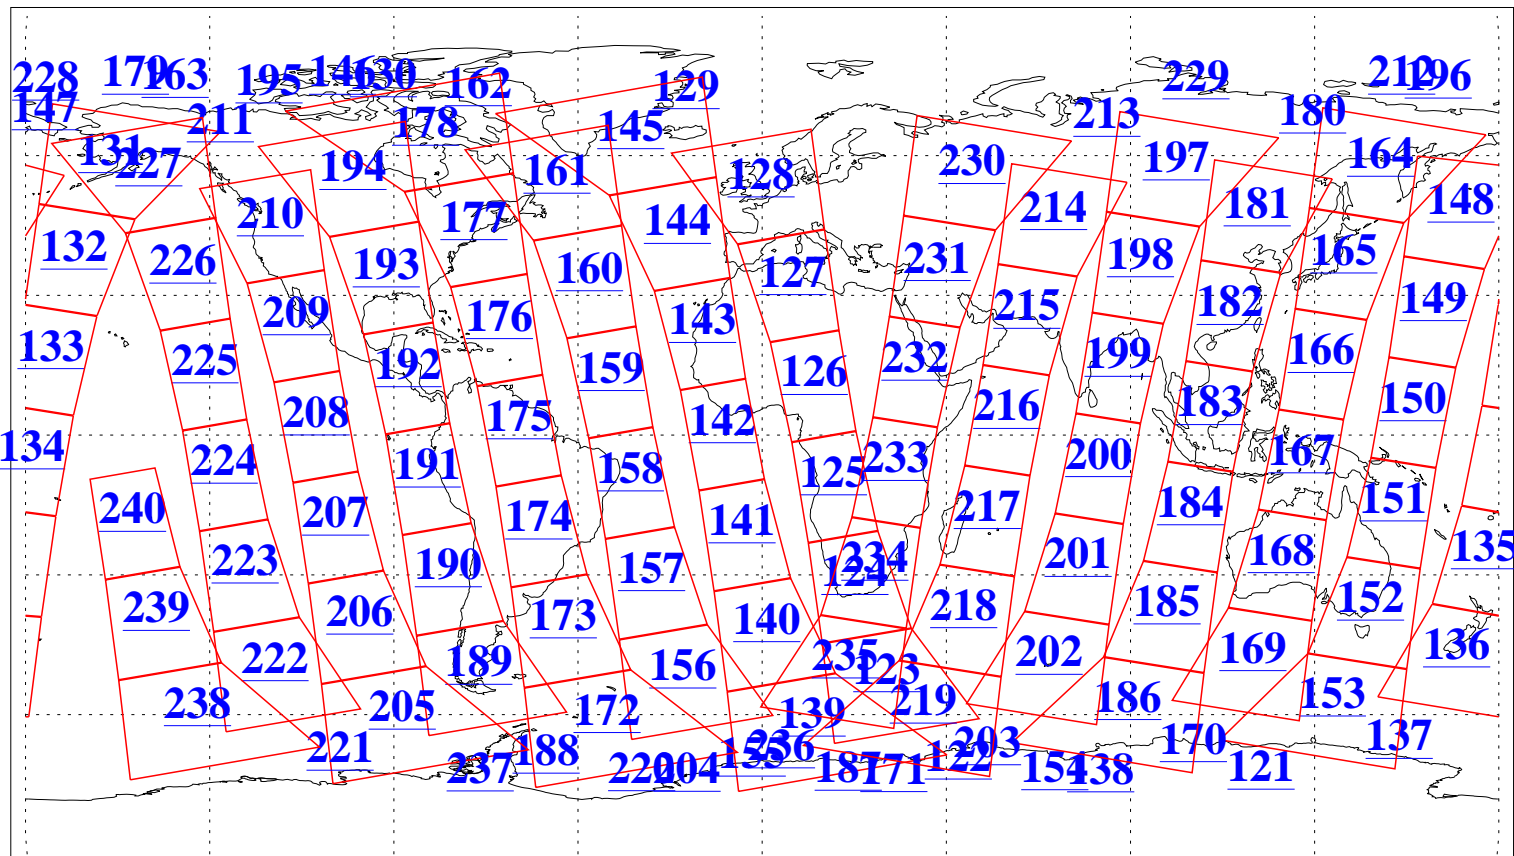

L1B Availability
AMSU Granules: 240
HSB Granules: 0
AIRS Granules: 240

25 Oct 2020
DoY 299
Aqua Day 6749
Granules: 1 to 120

Granules: 121 to 240

Legend: AMSU Available, HSB Available, AIRS Available

L1B Availability
AMSU Granules: 240
HSB Granules: 0
AIRS Granules: 240

25 Oct 2020
DoY 299
Aqua Day 6749

Ascending Granules

Descending Granules

Legend: AMSU Available, *HSB Available*, **AIRS Available**

L1B Availability
 AMSU Granules: 240
 HSB Granules: 0
 AIRS Granules: 240

25 Oct 2020
 DoY 299
 Aqua Day 6749

Northern Hemisphere Granules

Southern Hemisphere Granules

Legend: AMSU Available, HSB Available, **AIRS Available**