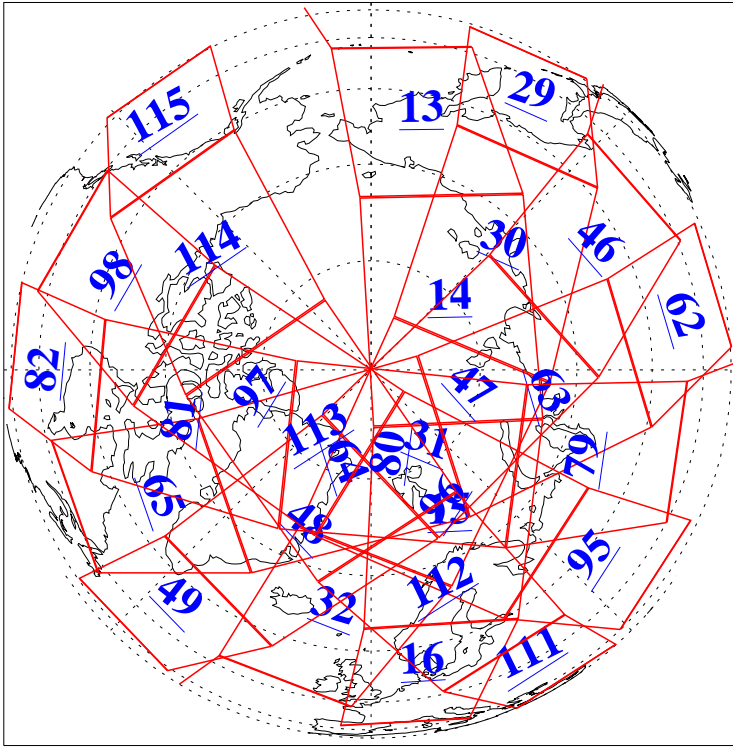

L1B Availability
AMSU Granules: 240
HSB Granules: 0
AIRS Granules: 240

25 Oct 2020
DoY 299
Aqua Day 6749
Granules: 1 to 120

Granules: 121 to 240

Legend: AMSU Available, HSB Available, AIRS Available

L1B Availability
AMSU Granules: 240
HSB Granules: 0
AIRS Granules: 240

25 Oct 2020
DoY 299
Aqua Day 6749

Ascending Granules

Descending Granules

Legend: AMSU Available, *HSB Available*, **AIRS Available**

L1B Availability
 AMSU Granules: 240
 HSB Granules: 0
 AIRS Granules: 240

25 Oct 2020
 DoY 299
 Aqua Day 6749

Northern Hemisphere Granules

Southern Hemisphere Granules

Legend: AMSU Available, HSB Available, **AIRS Available**