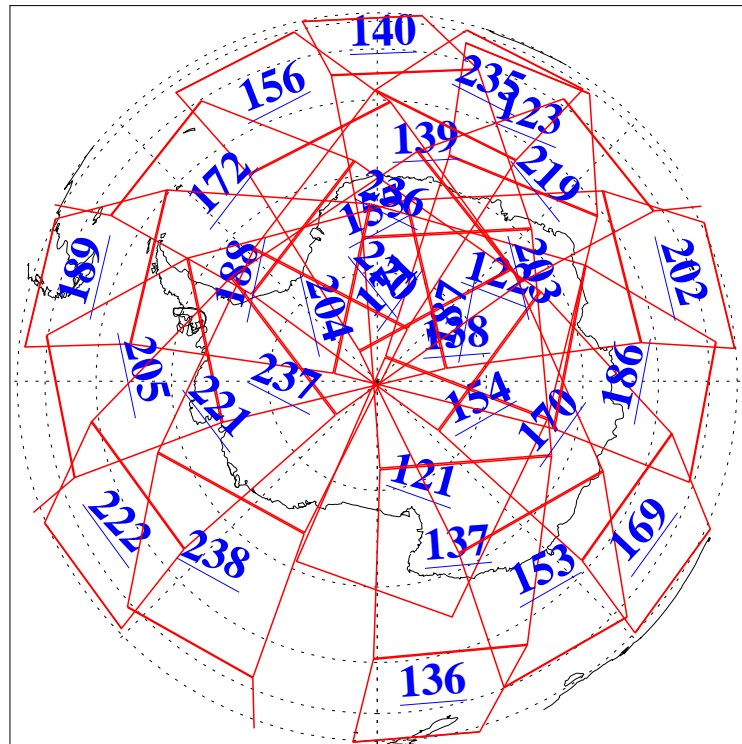

25 Oct 2020
DoY 299
Aqua Day 6749

Ascending Granules

Descending Granules

Legend: AMSU Available, *HSB Available*, **AIRS Available**

L1B Availability
 AMSU Granules: 240
 HSB Granules: 0
 AIRS Granules: 240

25 Oct 2020
 DoY 299
 Aqua Day 6749

Northern Hemisphere Granules

Southern Hemisphere Granules

Legend: AMSU Available, HSB Available, **AIRS Available**