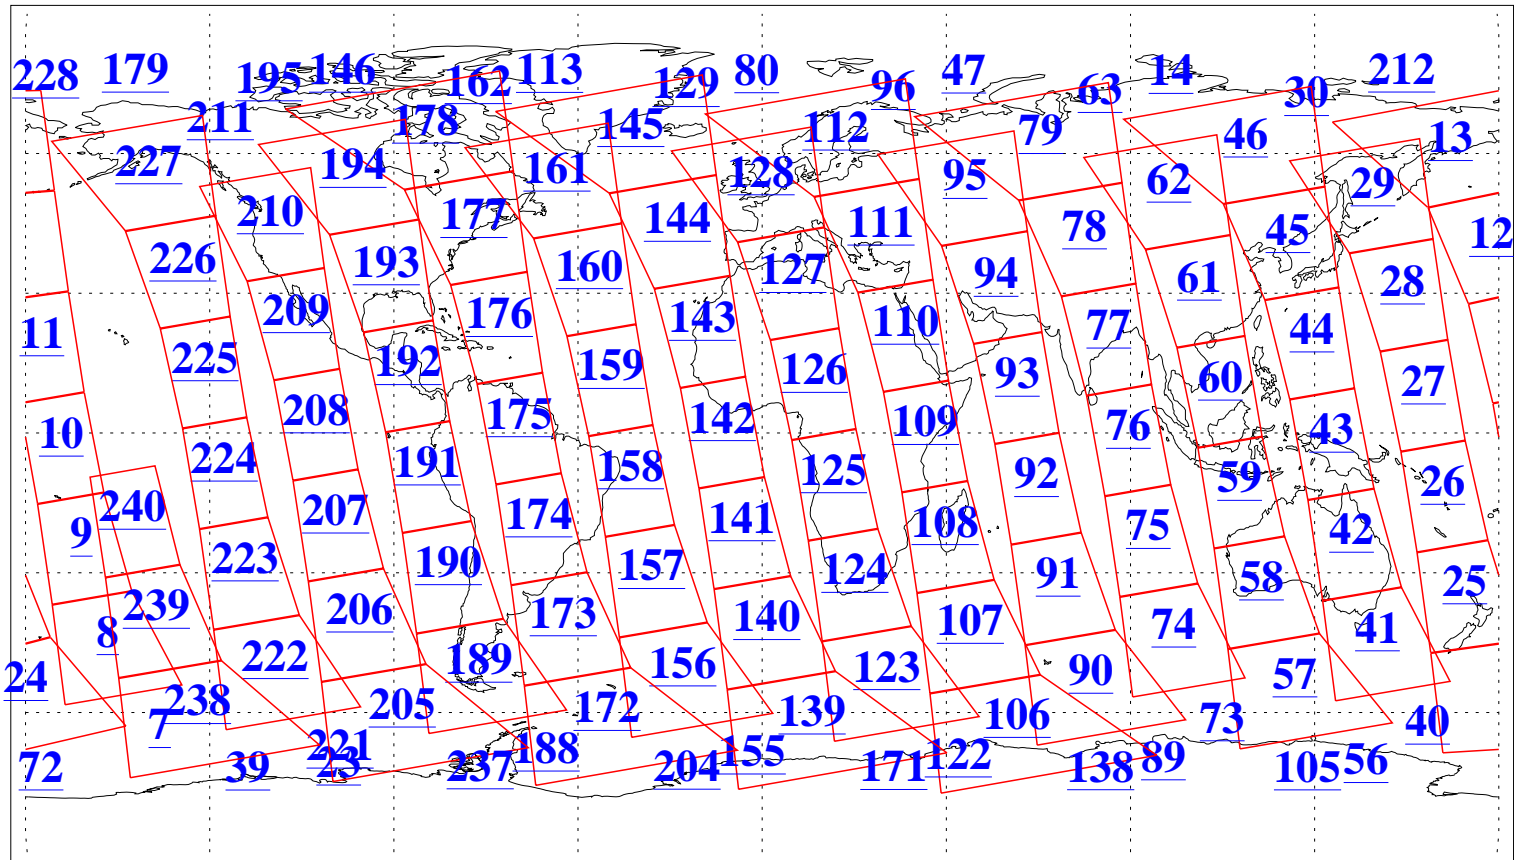

L1B Availability
AMSU Granules: 240
HSB Granules: 0
AIRS Granules: 240

25 Oct 2020
DoY 299
Aqua Day 6749
Granules: 1 to 120

Granules: 121 to 240

Legend: AMSU Available, HSB Available, AIRS Available

L1B Availability
AMSU Granules: 240
HSB Granules: 0
AIRS Granules: 240

25 Oct 2020
DoY 299
Aqua Day 6749

Ascending Granules

Descending Granules

Legend: AMSU Available, *HSB Available*, **AIRS Available**

L1B Availability
 AMSU Granules: 240
 HSB Granules: 0
 AIRS Granules: 240

25 Oct 2020
 DoY 299
 Aqua Day 6749

Northern Hemisphere Granules

Southern Hemisphere Granules

Legend: AMSU Available, HSB Available, **AIRS Available**