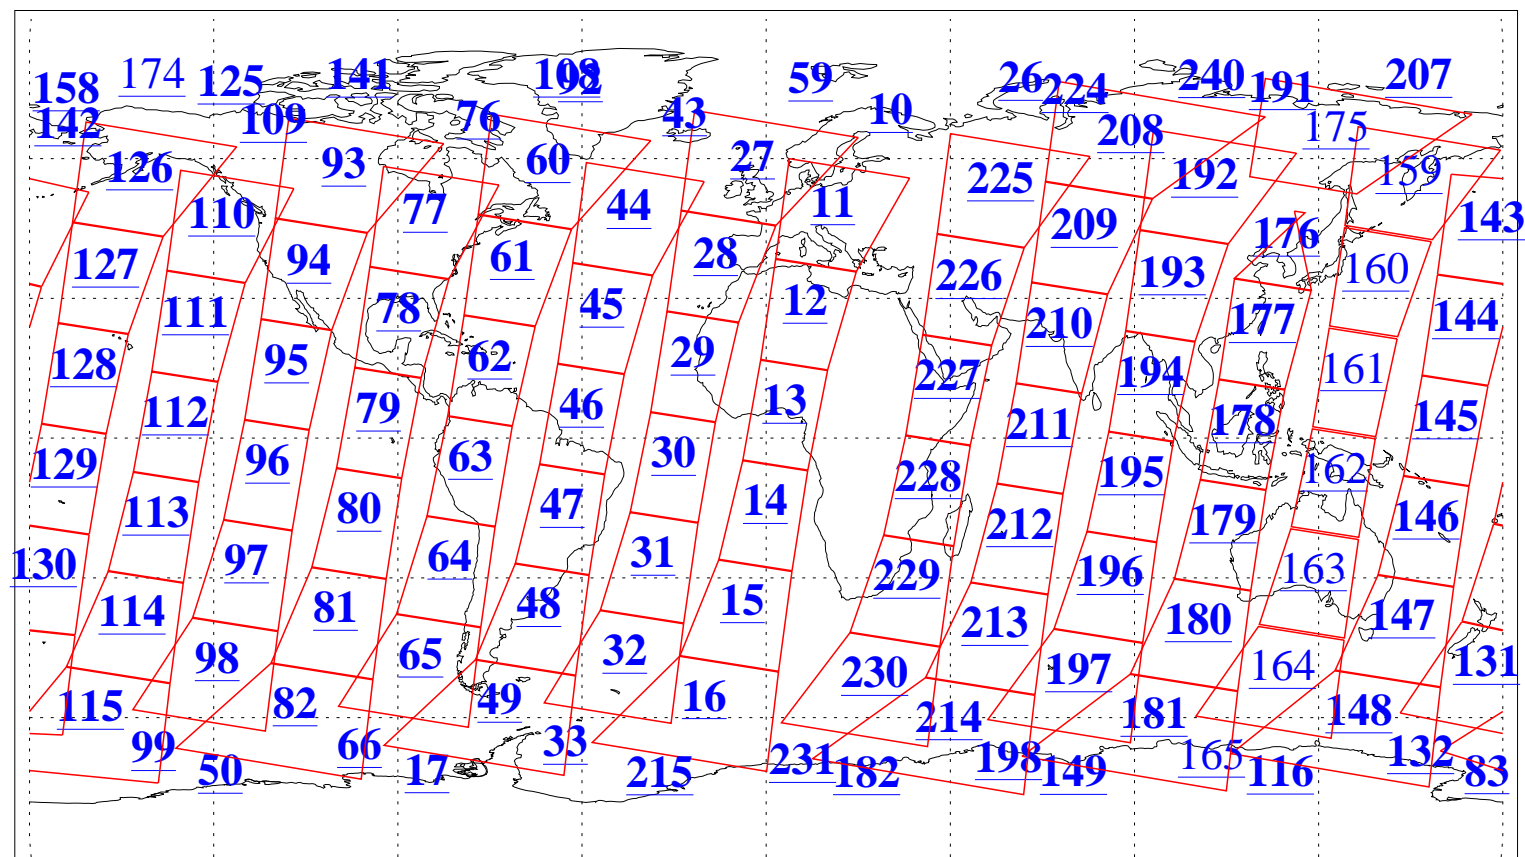

L1B Availability
AMSU Granules: 240
HSB Granules: 0
AIRS Granules: 223

22 Oct 2020
DoY 296
Aqua Day 6746
Granules: 1 to 120

Granules: 121 to 240

Legend: AMSU Available, *HSB Available*, *AIRS Available*

L1B Availability
 AMSU Granules: 240
 HSB Granules: 0
 AIRS Granules: 223

22 Oct 2020
 DoY 296
 Aqua Day 6746

Ascending Granules

Descending Granules

Legend: AMSU Available, HSB Available, AIRS Available

L1B Availability
 AMSU Granules: 240
 HSB Granules: 0
 AIRS Granules: 223

22 Oct 2020
 DoY 296
 Aqua Day 6746

Northern Hemisphere Granules

Southern Hemisphere Granules

Legend: AMSU Available, HSB Available, **AIRS Available**