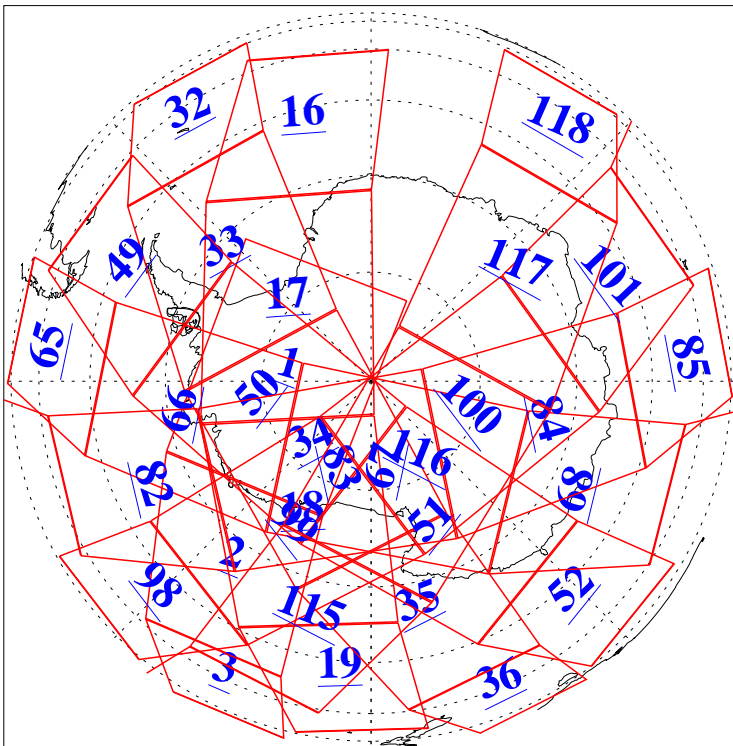

L1B Availability
AMSU Granules: 240
HSB Granules: 0
AIRS Granules: 223

22 Oct 2020
DoY 296
Aqua Day 6746
Granules: 1 to 120

Granules: 121 to 240

Legend: AMSU Available, *HSB Available*, *AIRS Available*

L1B Availability
 AMSU Granules: 240
 HSB Granules: 0
 AIRS Granules: 223

22 Oct 2020
 DoY 296
 Aqua Day 6746

Ascending Granules

Descending Granules

Legend: AMSU Available, HSB Available, AIRS Available

L1B Availability
 AMSU Granules: 240
 HSB Granules: 0
 AIRS Granules: 223

22 Oct 2020
 DoY 296
 Aqua Day 6746

Northern Hemisphere Granules

Southern Hemisphere Granules

Legend: AMSU Available, HSB Available, **AIRS Available**