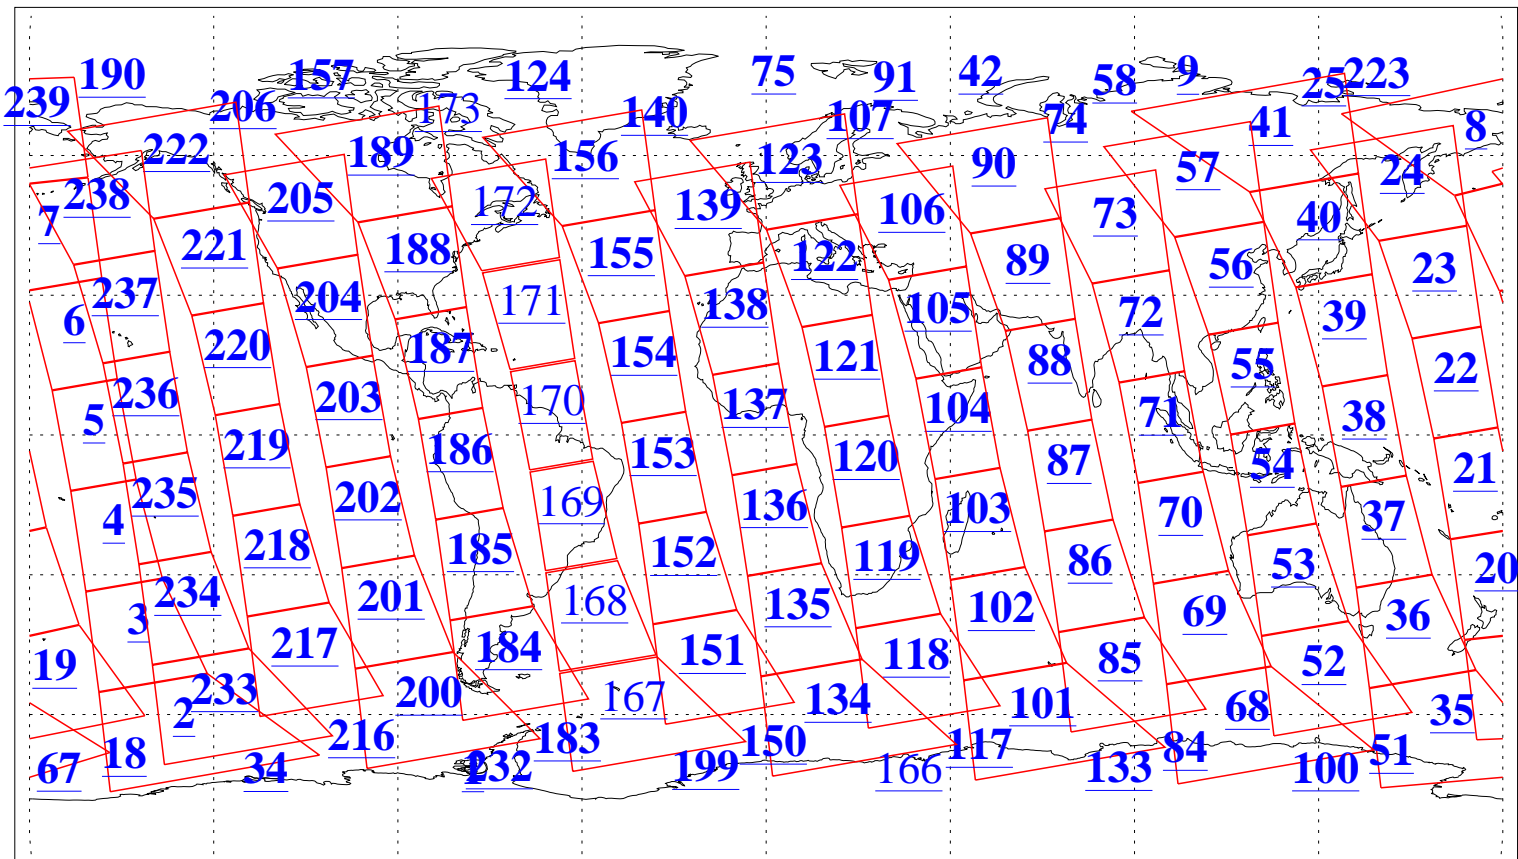

L1B Availability
AMSU Granules: 240
HSB Granules: 0
AIRS Granules: 223

22 Oct 2020
DoY 296
Aqua Day 6746
Granules: 1 to 120

Granules: 121 to 240

Legend: AMSU Available, *HSB Available*, *AIRS Available*

L1B Availability
 AMSU Granules: 240
 HSB Granules: 0
 AIRS Granules: 223

22 Oct 2020
 DoY 296
 Aqua Day 6746

Ascending Granules

Descending Granules

Legend: AMSU Available, HSB Available, AIRS Available

L1B Availability
 AMSU Granules: 240
 HSB Granules: 0
 AIRS Granules: 223

22 Oct 2020
 DoY 296
 Aqua Day 6746

Northern Hemisphere Granules

Southern Hemisphere Granules

Legend: AMSU Available, HSB Available, **AIRS Available**