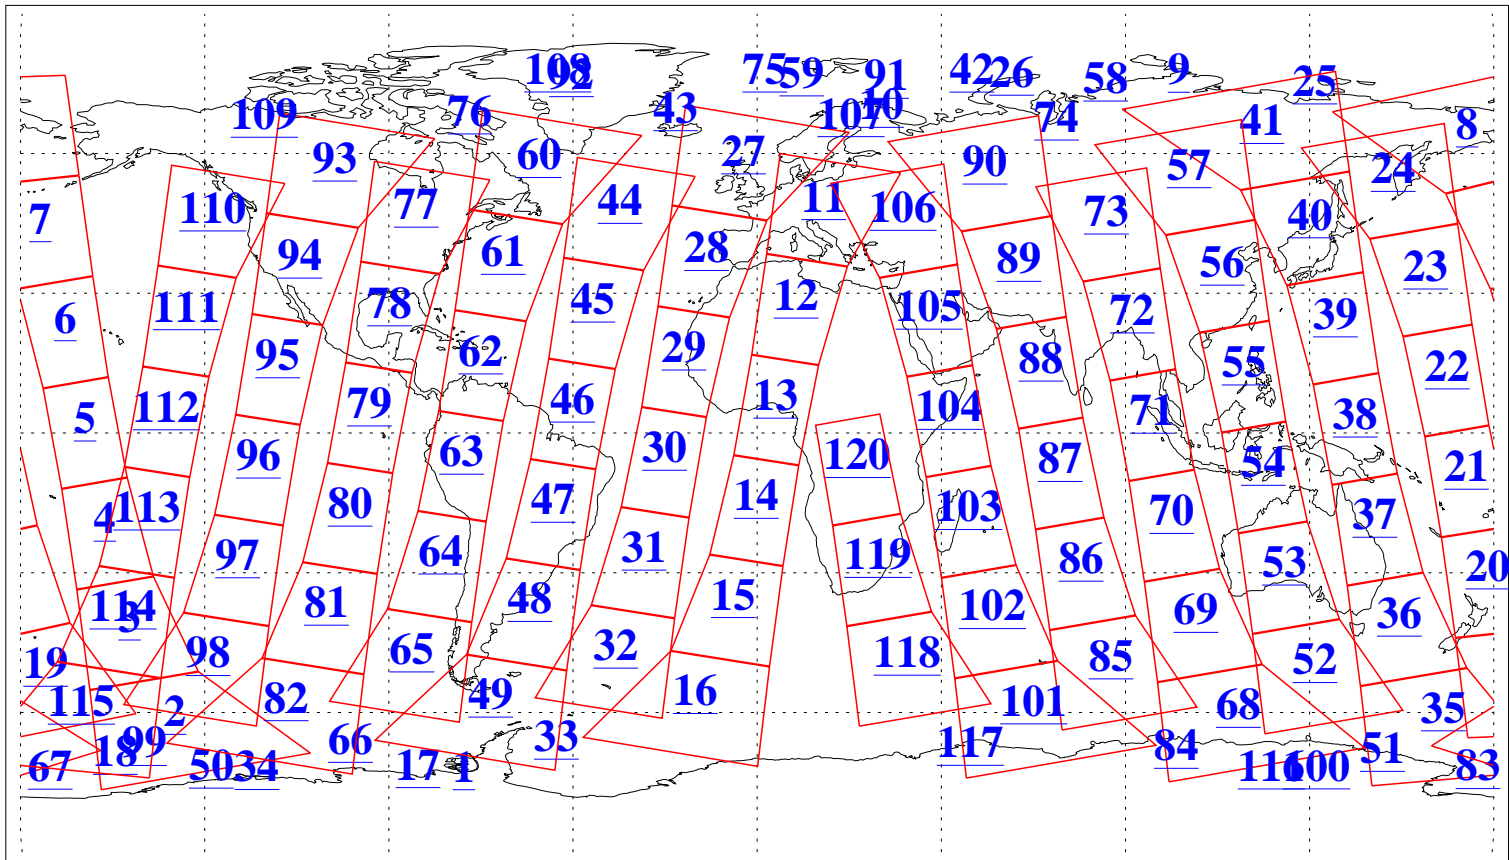

L1B Availability
AMSU Granules: 240
HSB Granules: 0
AIRS Granules: 223

22 Oct 2020
DoY 296
Aqua Day 6746
Granules: 1 to 120

Granules: 121 to 240

Legend: AMSU Available, *HSB Available*, *AIRS Available*

L1B Availability
 AMSU Granules: 240
 HSB Granules: 0
 AIRS Granules: 223

22 Oct 2020
 DoY 296
 Aqua Day 6746

Ascending Granules

Descending Granules

Legend: AMSU Available, HSB Available, AIRS Available

L1B Availability
 AMSU Granules: 240
 HSB Granules: 0
 AIRS Granules: 223

22 Oct 2020
 DoY 296
 Aqua Day 6746

Northern Hemisphere Granules

Southern Hemisphere Granules

Legend: AMSU Available, HSB Available, **AIRS Available**