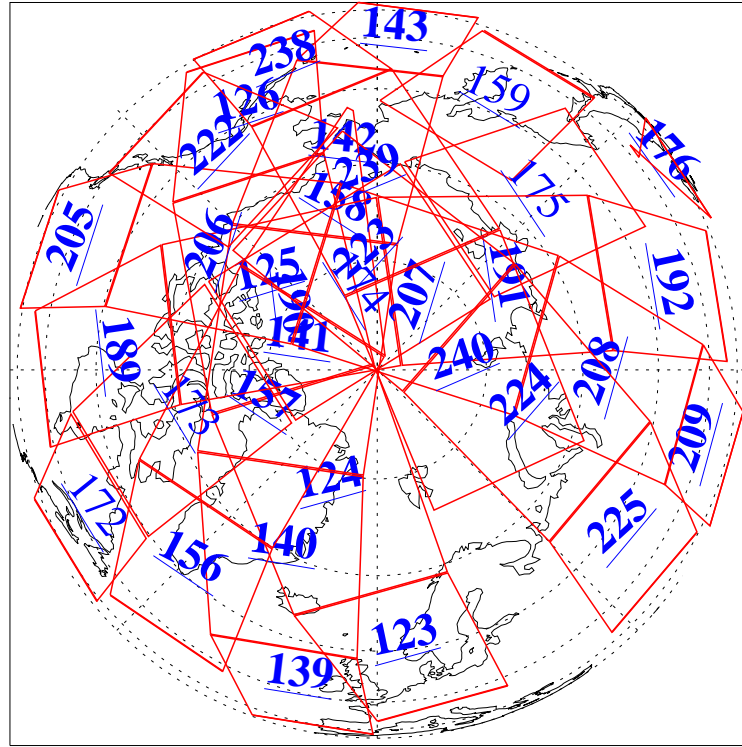

L1B Availability
AMSU Granules: 240
HSB Granules: 0
AIRS Granules: 223

22 Oct 2020
DoY 296
Aqua Day 6746
Granules: 1 to 120

Granules: 121 to 240

Legend: AMSU Available, *HSB Available*, *AIRS Available*

L1B Availability
 AMSU Granules: 240
 HSB Granules: 0
 AIRS Granules: 223

22 Oct 2020
 DoY 296
 Aqua Day 6746

Ascending Granules

Descending Granules

Legend: AMSU Available, HSB Available, AIRS Available

L1B Availability
 AMSU Granules: 240
 HSB Granules: 0
 AIRS Granules: 223

22 Oct 2020
 DoY 296
 Aqua Day 6746

Northern Hemisphere Granules

Southern Hemisphere Granules

Legend: AMSU Available, HSB Available, **AIRS Available**