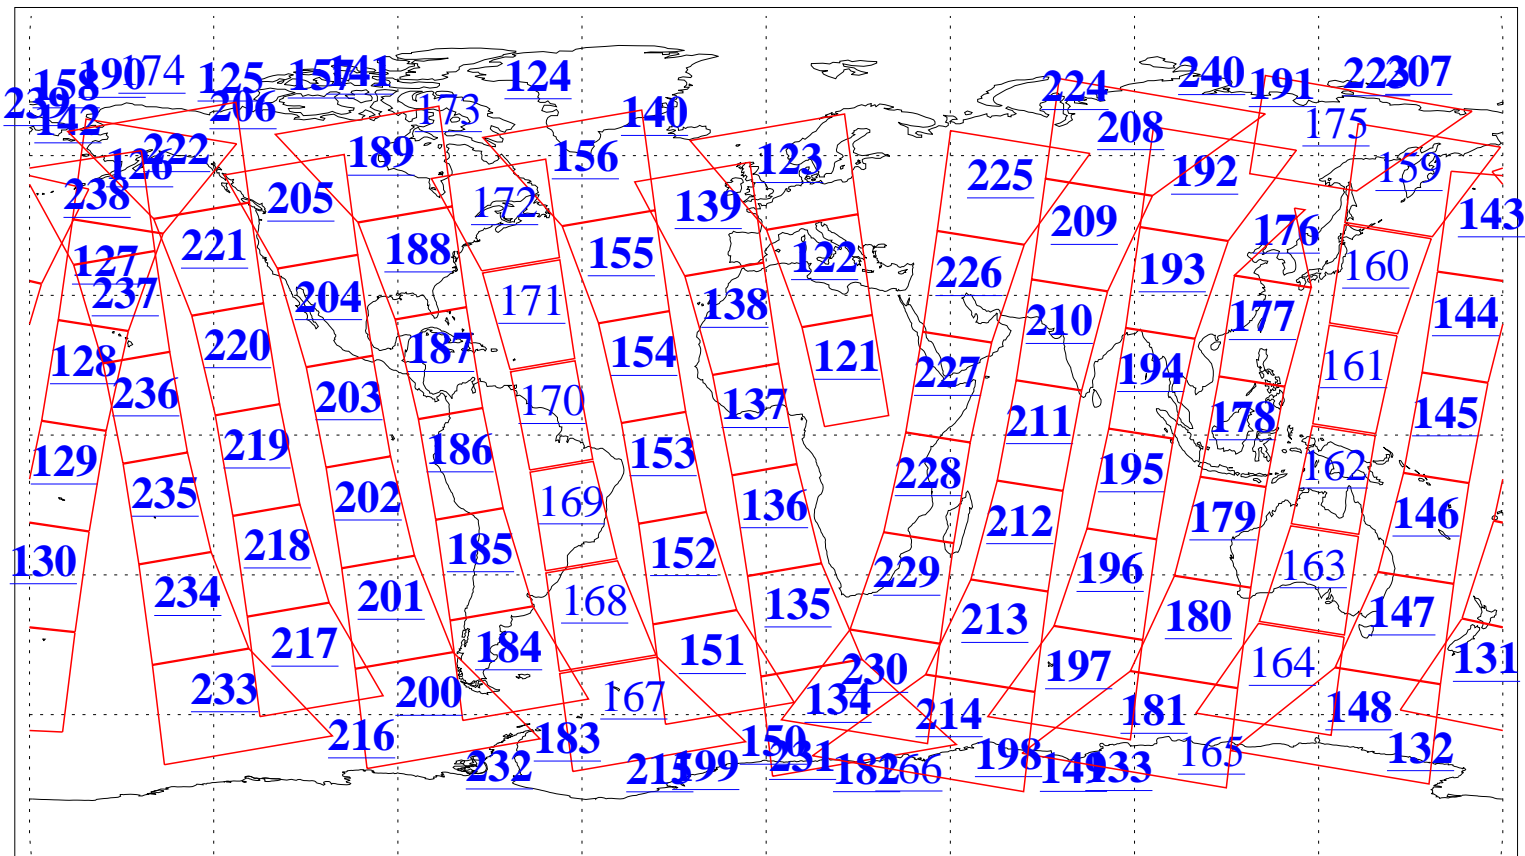

L1B Availability
AMSU Granules: 240
HSB Granules: 0
AIRS Granules: 223

22 Oct 2020
DoY 296
Aqua Day 6746
Granules: 1 to 120

Granules: 121 to 240

Legend: AMSU Available, *HSB Available*, *AIRS Available*

L1B Availability
 AMSU Granules: 240
 HSB Granules: 0
 AIRS Granules: 223

22 Oct 2020
 DoY 296
 Aqua Day 6746

Ascending Granules

Descending Granules

Legend: AMSU Available, HSB Available, AIRS Available

L1B Availability
 AMSU Granules: 240
 HSB Granules: 0
 AIRS Granules: 223

22 Oct 2020
 DoY 296
 Aqua Day 6746

Northern Hemisphere Granules

Southern Hemisphere Granules

Legend: AMSU Available, HSB Available, **AIRS Available**