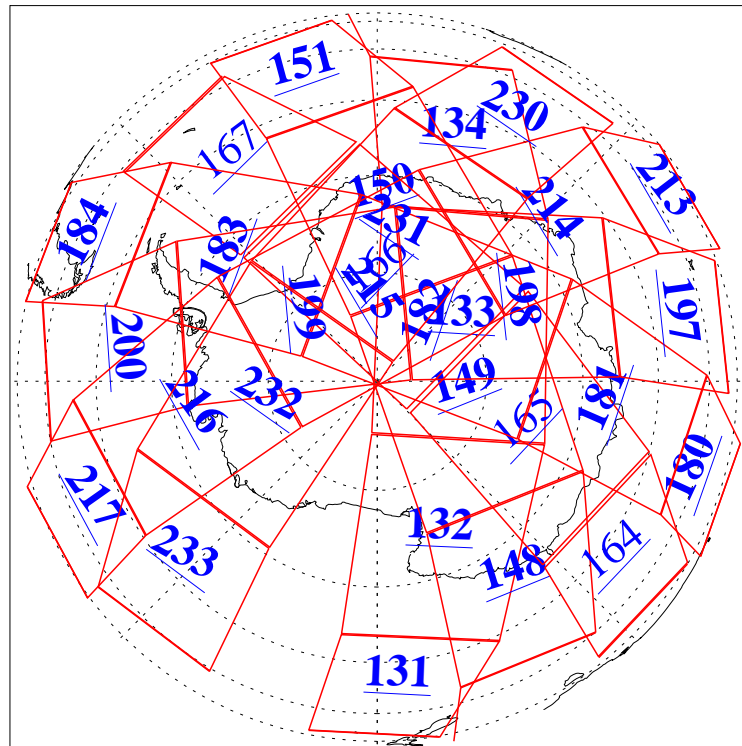

L1B Availability
AMSU Granules: 240
HSB Granules: 0
AIRS Granules: 223

22 Oct 2020
DoY 296
Aqua Day 6746
Granules: 1 to 120

Granules: 121 to 240

Legend: AMSU Available, *HSB Available*, *AIRS Available*

L1B Availability
 AMSU Granules: 240
 HSB Granules: 0
 AIRS Granules: 223

22 Oct 2020
 DoY 296
 Aqua Day 6746

Ascending Granules

Descending Granules

Legend: AMSU Available, HSB Available, AIRS Available

L1B Availability
 AMSU Granules: 240
 HSB Granules: 0
 AIRS Granules: 223

22 Oct 2020
 DoY 296
 Aqua Day 6746

Northern Hemisphere Granules

Southern Hemisphere Granules

Legend: AMSU Available, HSB Available, **AIRS Available**