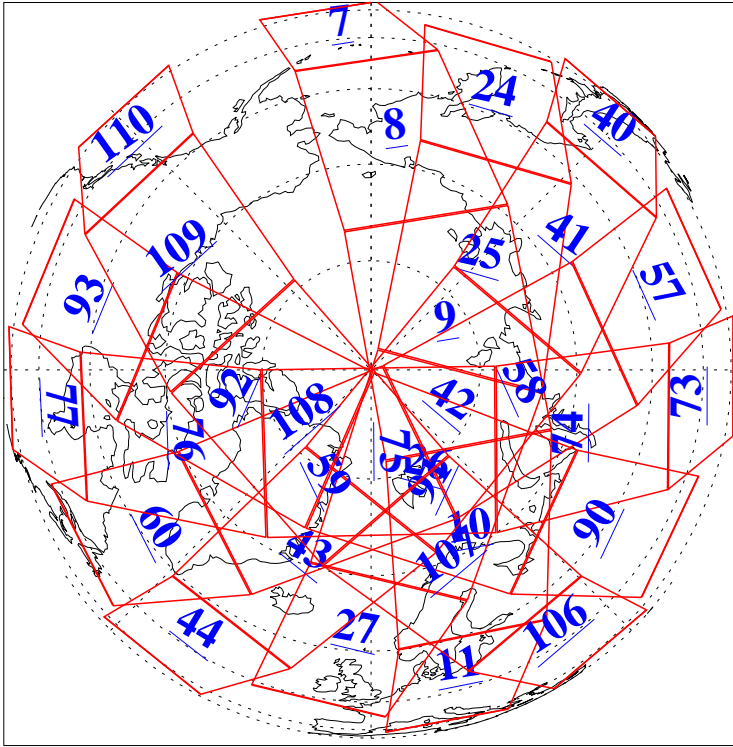

L1B Availability
AMSU Granules: 240
HSB Granules: 0
AIRS Granules: 223

22 Oct 2020
DoY 296
Aqua Day 6746
Granules: 1 to 120

Granules: 121 to 240

Legend: AMSU Available, *HSB Available*, *AIRS Available*

L1B Availability
 AMSU Granules: 240
 HSB Granules: 0
 AIRS Granules: 223

22 Oct 2020
 DoY 296
 Aqua Day 6746

Ascending Granules

Descending Granules

Legend: AMSU Available, HSB Available, AIRS Available

L1B Availability
 AMSU Granules: 240
 HSB Granules: 0
 AIRS Granules: 223

22 Oct 2020
 DoY 296
 Aqua Day 6746

Northern Hemisphere Granules

Southern Hemisphere Granules

Legend: AMSU Available, HSB Available, **AIRS Available**