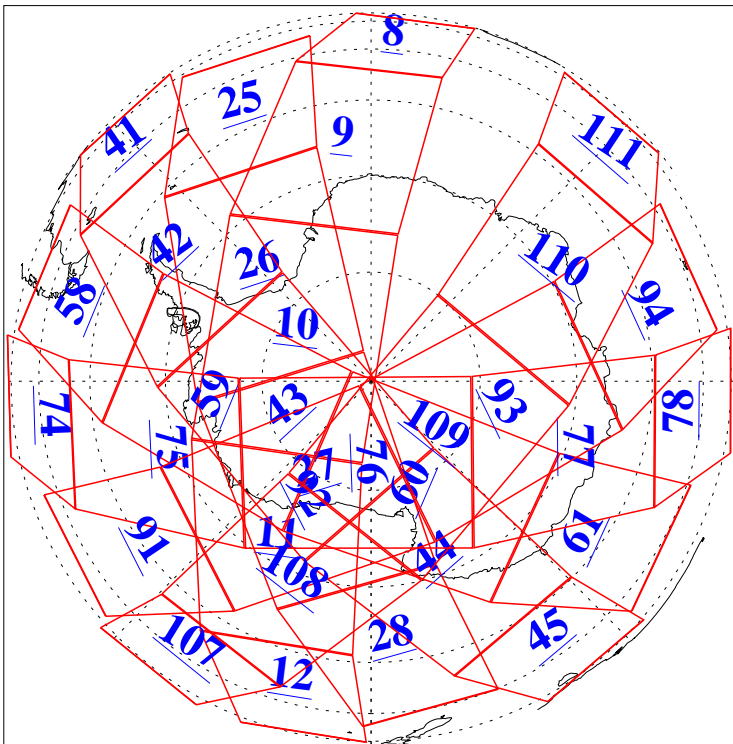

L1B Availability
AMSU Granules: 240
HSB Granules: 0
AIRS Granules: 240

21 Oct 2020
DoY 295
Aqua Day 6745
Granules: 1 to 120

Granules: 121 to 240

Legend: AMSU Available, *HSB Available*, *AIRS Available*

L1B Availability
AMSU Granules: 240
HSB Granules: 0
AIRS Granules: 240

21 Oct 2020
DoY 295
Aqua Day 6745

Ascending Granules

Descending Granules

Legend: AMSU Available, *HSB Available*, *AIRS Available*

L1B Availability
 AMSU Granules: 240
 HSB Granules: 0
 AIRS Granules: 240

21 Oct 2020
 DoY 295
 Aqua Day 6745

Northern Hemisphere Granules

Southern Hemisphere Granules

Legend: AMSU Available, HSB Available, AIRS Available