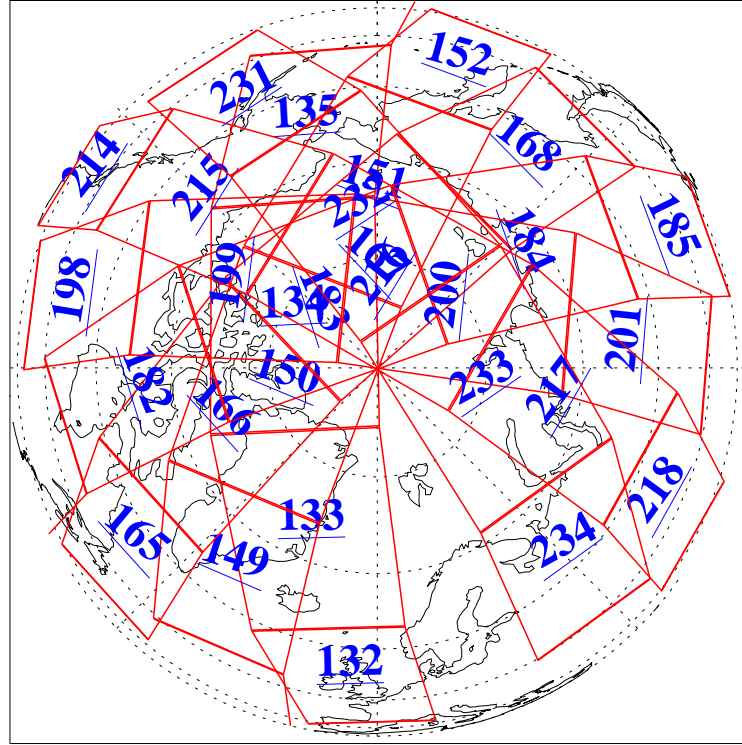

L1B Availability
AMSU Granules: 240
HSB Granules: 0
AIRS Granules: 240

21 Oct 2020
DoY 295
Aqua Day 6745

Northern Hemisphere Granules

Southern Hemisphere Granules