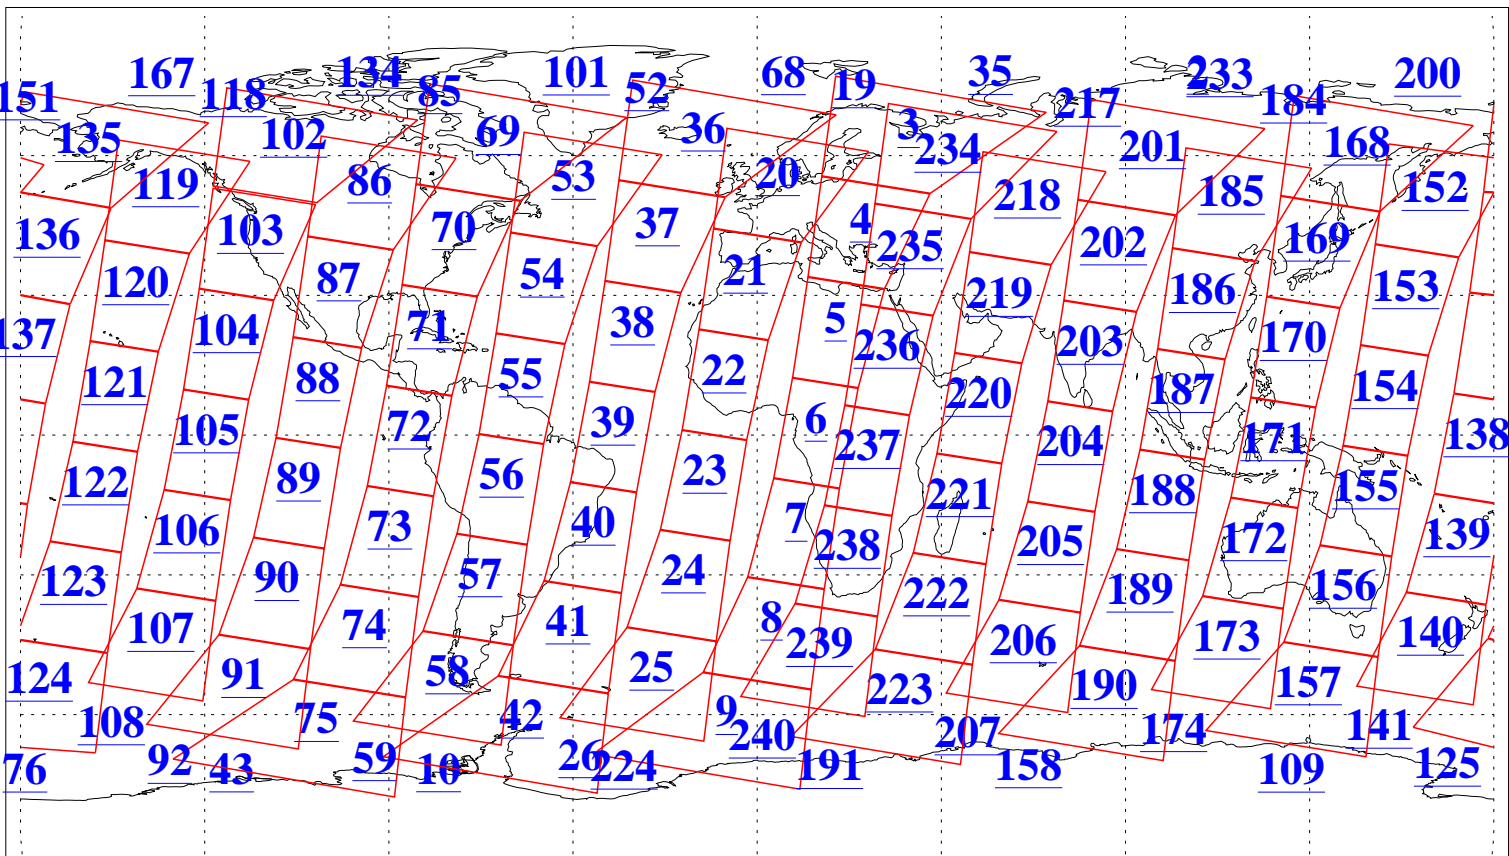

L1B Availability
AMSU Granules: 240
HSB Granules: 0
AIRS Granules: 240

21 Oct 2020
DoY 295
Aqua Day 6745
Granules: 1 to 120

Granules: 121 to 240

Legend: AMSU Available, *HSB Available*, *AIRS Available*

L1B Availability
AMSU Granules: 240
HSB Granules: 0
AIRS Granules: 240

21 Oct 2020
DoY 295
Aqua Day 6745

Ascending Granules

Descending Granules

Legend: AMSU Available, *HSB Available*, *AIRS Available*

L1B Availability
 AMSU Granules: 240
 HSB Granules: 0
 AIRS Granules: 240

21 Oct 2020
 DoY 295
 Aqua Day 6745

Northern Hemisphere Granules

Southern Hemisphere Granules

Legend: AMSU Available, HSB Available, AIRS Available