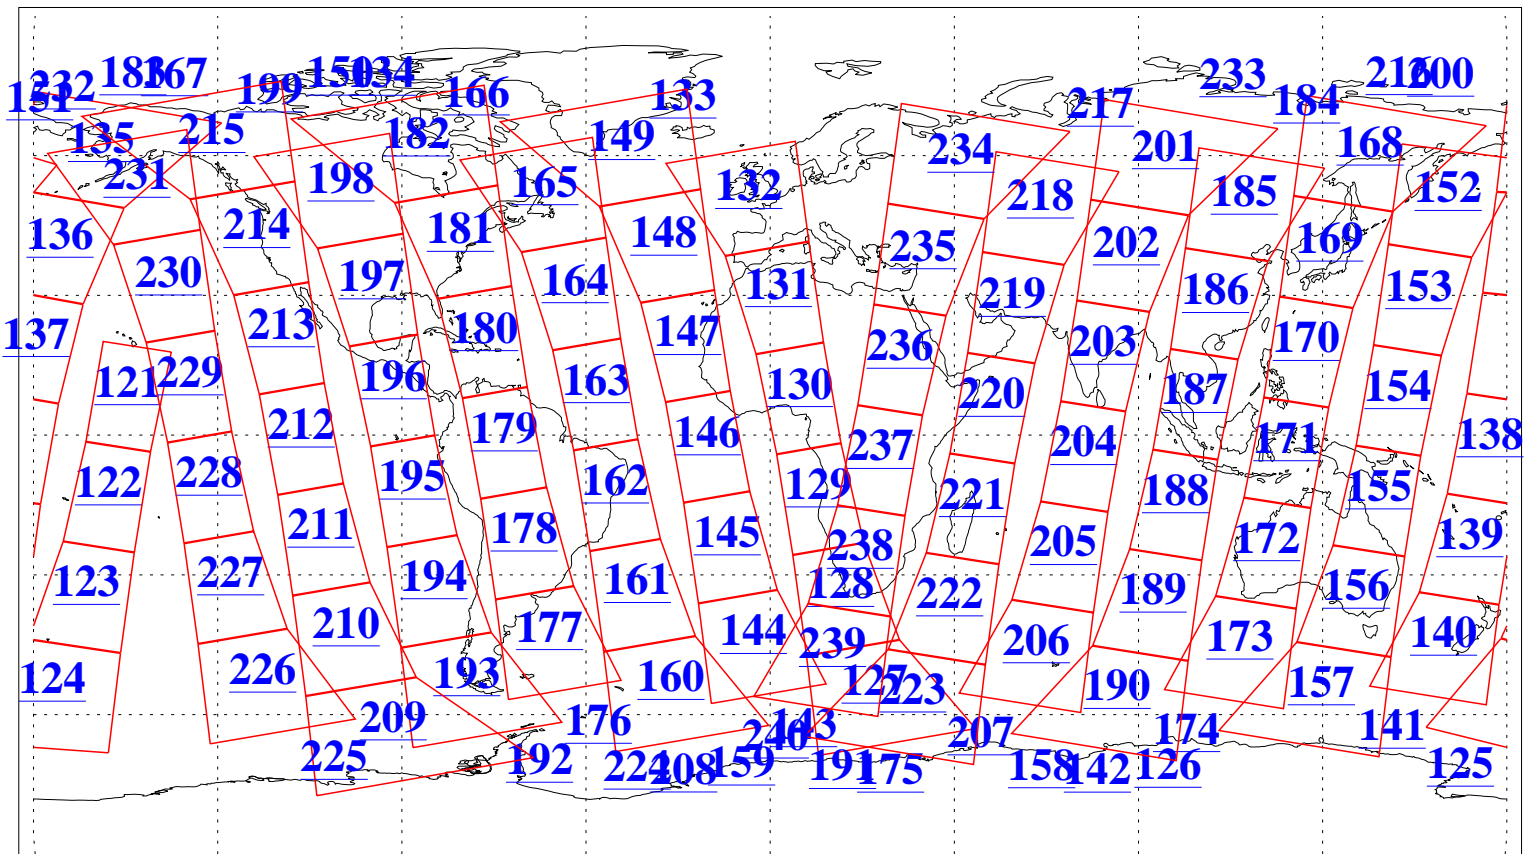

L1B Availability
AMSU Granules: 240
HSB Granules: 0
AIRS Granules: 240

21 Oct 2020
DoY 295
Aqua Day 6745
Granules: 1 to 120

Granules: 121 to 240

Legend: AMSU Available, *HSB Available*, *AIRS Available*

L1B Availability
AMSU Granules: 240
HSB Granules: 0
AIRS Granules: 240

21 Oct 2020
DoY 295
Aqua Day 6745

Ascending Granules

Descending Granules

Legend: AMSU Available, *HSB Available*, *AIRS Available*

L1B Availability
 AMSU Granules: 240
 HSB Granules: 0
 AIRS Granules: 240

21 Oct 2020
 DoY 295
 Aqua Day 6745

Northern Hemisphere Granules

Southern Hemisphere Granules

Legend: AMSU Available, HSB Available, AIRS Available