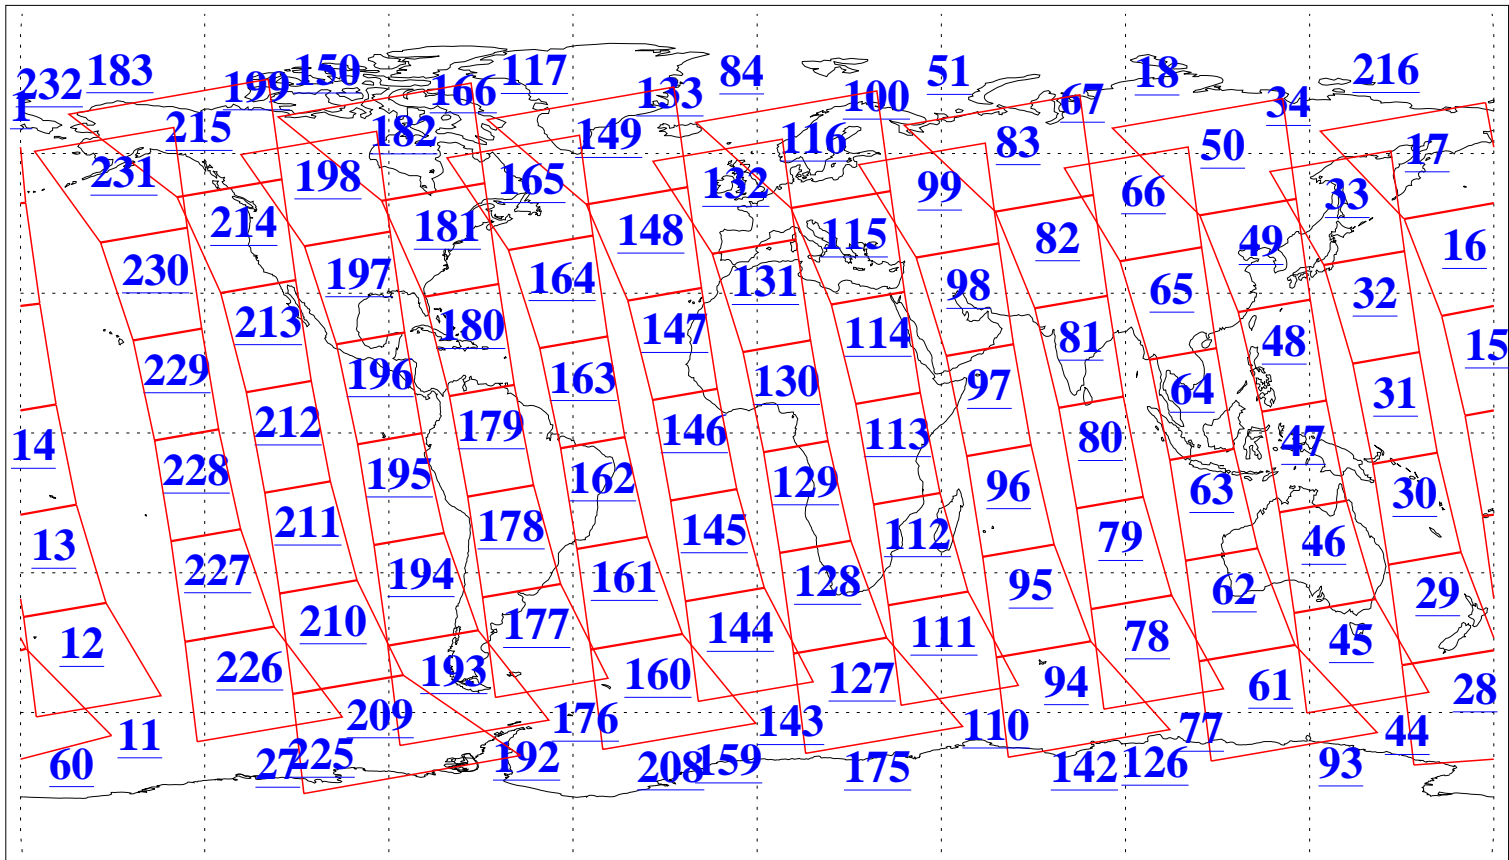

L1B Availability
AMSU Granules: 240
HSB Granules: 0
AIRS Granules: 240

21 Oct 2020
DoY 295
Aqua Day 6745
Granules: 1 to 120

Granules: 121 to 240

Legend: AMSU Available, *HSB Available*, *AIRS Available*

L1B Availability
AMSU Granules: 240
HSB Granules: 0
AIRS Granules: 240

21 Oct 2020
DoY 295
Aqua Day 6745

Ascending Granules

Descending Granules

Legend: AMSU Available, *HSB Available*, *AIRS Available*

L1B Availability
 AMSU Granules: 240
 HSB Granules: 0
 AIRS Granules: 240

21 Oct 2020
 DoY 295
 Aqua Day 6745

Northern Hemisphere Granules

Southern Hemisphere Granules

Legend: AMSU Available, HSB Available, AIRS Available