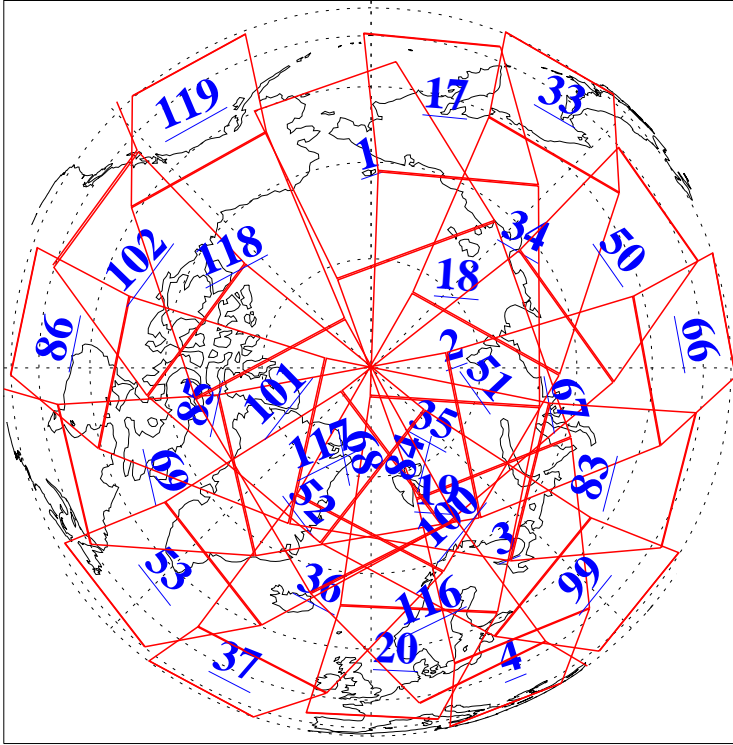

L1B Availability
AMSU Granules: 240
HSB Granules: 0
AIRS Granules: 240

21 Oct 2020
DoY 295
Aqua Day 6745
Granules: 1 to 120

Granules: 121 to 240

Legend: AMSU Available, *HSB Available*, *AIRS Available*

L1B Availability
AMSU Granules: 240
HSB Granules: 0
AIRS Granules: 240

21 Oct 2020
DoY 295
Aqua Day 6745

Ascending Granules

Descending Granules

Legend: AMSU Available, *HSB Available*, *AIRS Available*

L1B Availability
 AMSU Granules: 240
 HSB Granules: 0
 AIRS Granules: 240

21 Oct 2020
 DoY 295
 Aqua Day 6745

Northern Hemisphere Granules

Southern Hemisphere Granules

Legend: AMSU Available, HSB Available, AIRS Available