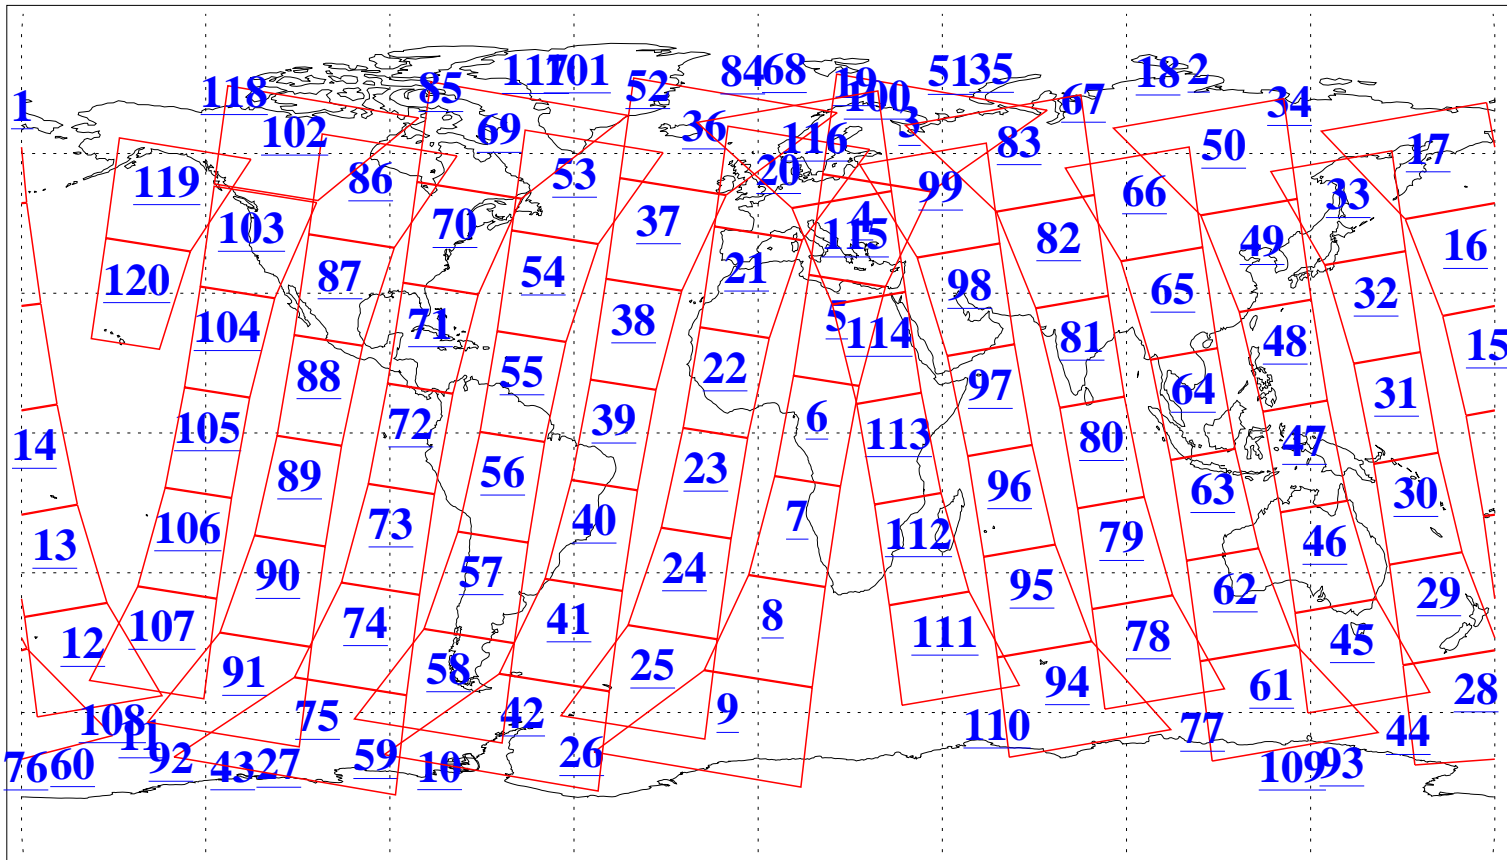

L1B Availability
AMSU Granules: 240
HSB Granules: 0
AIRS Granules: 240

21 Oct 2020
DoY 295
Aqua Day 6745
Granules: 1 to 120

Granules: 121 to 240

Legend: AMSU Available, *HSB Available*, *AIRS Available*

L1B Availability
AMSU Granules: 240
HSB Granules: 0
AIRS Granules: 240

21 Oct 2020
DoY 295
Aqua Day 6745

Ascending Granules

Descending Granules

Legend: AMSU Available, *HSB Available*, *AIRS Available*

L1B Availability
 AMSU Granules: 240
 HSB Granules: 0
 AIRS Granules: 240

21 Oct 2020
 DoY 295
 Aqua Day 6745

Northern Hemisphere Granules

Southern Hemisphere Granules

Legend: AMSU Available, HSB Available, AIRS Available