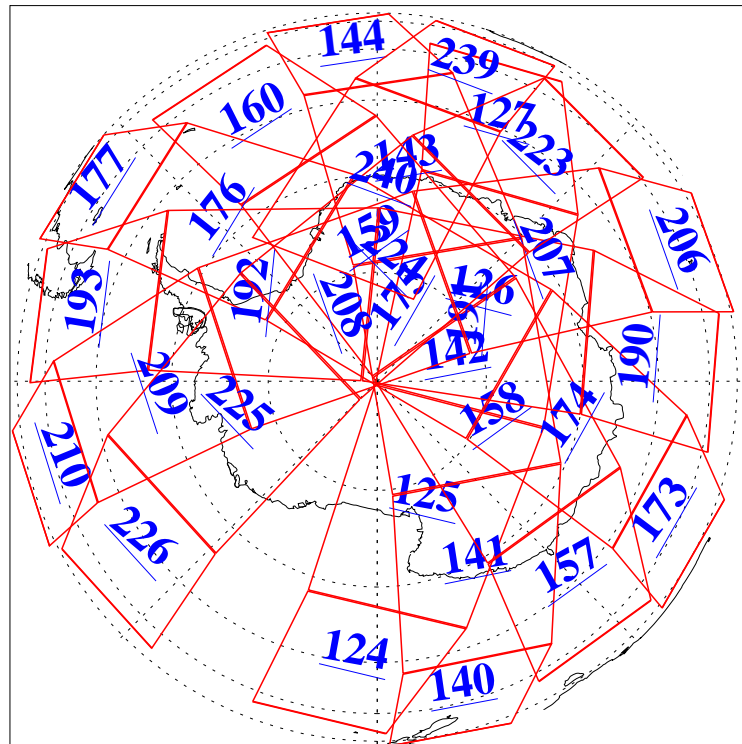

L1B Availability
AMSU Granules: 240
HSB Granules: 0
AIRS Granules: 240

21 Oct 2020
DoY 295
Aqua Day 6745
Granules: 1 to 120

Granules: 121 to 240

Legend: AMSU Available, *HSB Available*, *AIRS Available*

L1B Availability
AMSU Granules: 240
HSB Granules: 0
AIRS Granules: 240

21 Oct 2020
DoY 295
Aqua Day 6745

Ascending Granules

Descending Granules

Legend: AMSU Available, *HSB Available*, *AIRS Available*

L1B Availability
 AMSU Granules: 240
 HSB Granules: 0
 AIRS Granules: 240

21 Oct 2020
 DoY 295
 Aqua Day 6745

Northern Hemisphere Granules

Southern Hemisphere Granules

Legend: AMSU Available, HSB Available, AIRS Available