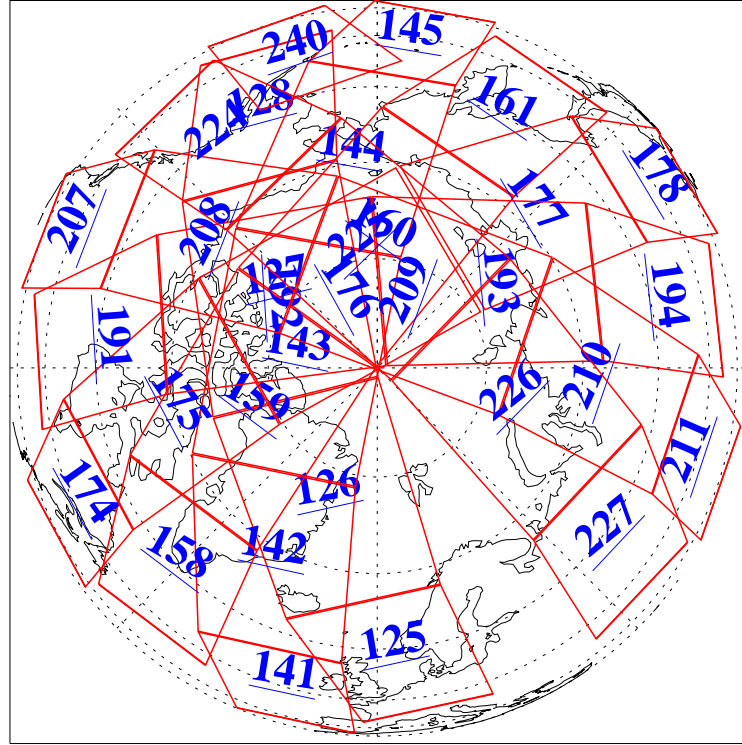

20 Oct 2020
 DoY 294
 Aqua Day 6744

Ascending Granules

Descending Granules

Legend: AMSU Available, HSB Available, AIRS Available

L1B Availability
 AMSU Granules: 238
 HSB Granules: 0
 AIRS Granules: 240

20 Oct 2020
 DoY 294
 Aqua Day 6744

Northern Hemisphere Granules

Southern Hemisphere Granules

Legend: AMSU Available, HSB Available, **AIRS Available**