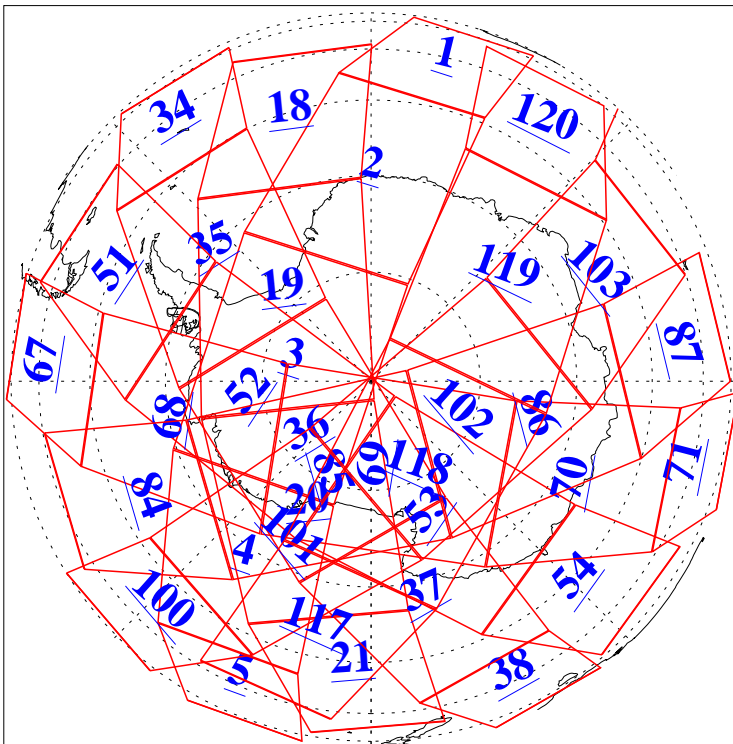

L1B Availability
AMSU Granules: 238
HSB Granules: 0
AIRS Granules: 240

20 Oct 2020
DoY 294
Aqua Day 6744
Granules: 1 to 120

Granules: 121 to 240

Legend: AMSU Available, HSB Available, AIRS Available

L1B Availability
 AMSU Granules: 238
 HSB Granules: 0
 AIRS Granules: 240

20 Oct 2020
 DoY 294
 Aqua Day 6744

Ascending Granules

Descending Granules

Legend: AMSU Available, HSB Available, AIRS Available

L1B Availability
 AMSU Granules: 238
 HSB Granules: 0
 AIRS Granules: 240

20 Oct 2020
 DoY 294
 Aqua Day 6744

Northern Hemisphere Granules

Southern Hemisphere Granules

Legend: AMSU Available, HSB Available, **AIRS Available**