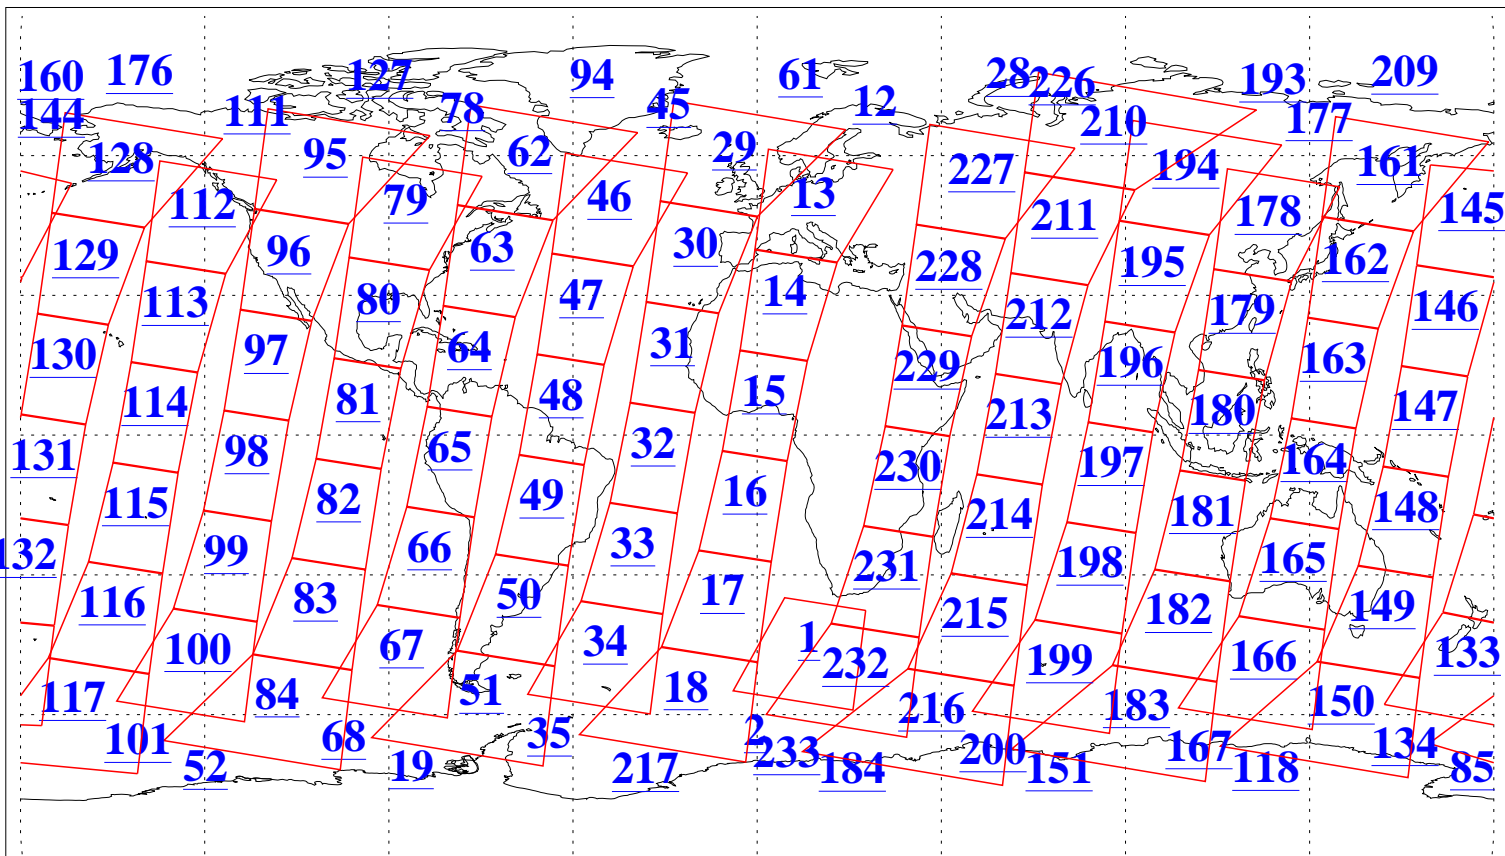

L1B Availability
AMSU Granules: 238
HSB Granules: 0
AIRS Granules: 240

20 Oct 2020
DoY 294
Aqua Day 6744
Granules: 1 to 120

Granules: 121 to 240

Legend: AMSU Available, HSB Available, AIRS Available

L1B Availability
 AMSU Granules: 238
 HSB Granules: 0
 AIRS Granules: 240

20 Oct 2020
 DoY 294
 Aqua Day 6744

Ascending Granules

Descending Granules

Legend: AMSU Available, HSB Available, AIRS Available

L1B Availability
 AMSU Granules: 238
 HSB Granules: 0
 AIRS Granules: 240

20 Oct 2020
 DoY 294
 Aqua Day 6744

Northern Hemisphere Granules

Southern Hemisphere Granules

Legend: AMSU Available, HSB Available, **AIRS Available**