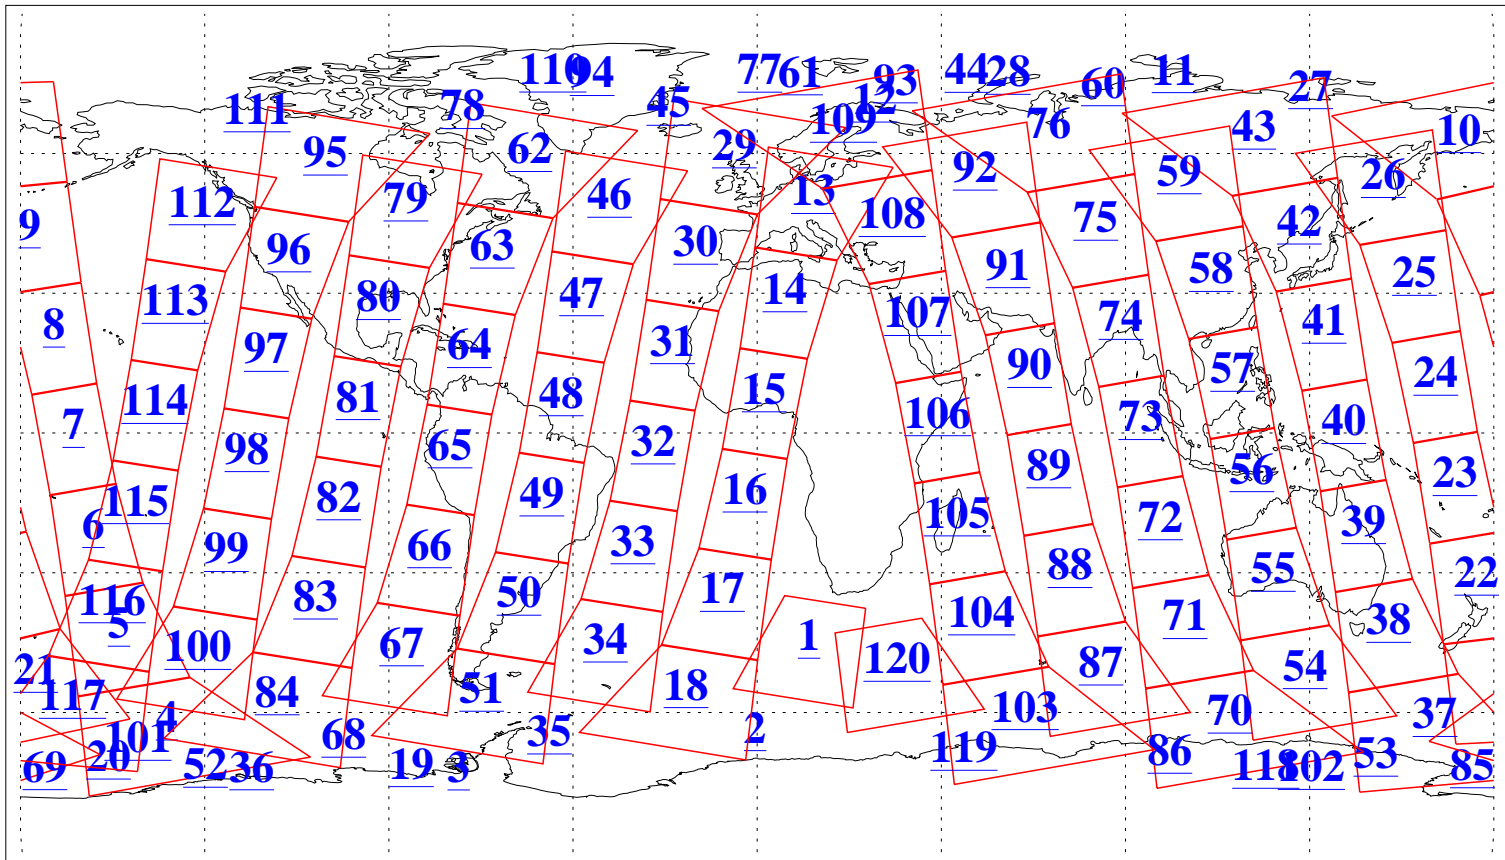

L1B Availability
AMSU Granules: 238
HSB Granules: 0
AIRS Granules: 240

20 Oct 2020
DoY 294
Aqua Day 6744
Granules: 1 to 120

Granules: 121 to 240

Legend: AMSU Available, HSB Available, AIRS Available

L1B Availability
 AMSU Granules: 238
 HSB Granules: 0
 AIRS Granules: 240

20 Oct 2020
 DoY 294
 Aqua Day 6744

Ascending Granules

Descending Granules

Legend: AMSU Available, HSB Available, AIRS Available

L1B Availability
 AMSU Granules: 238
 HSB Granules: 0
 AIRS Granules: 240

20 Oct 2020
 DoY 294
 Aqua Day 6744

Northern Hemisphere Granules

Southern Hemisphere Granules

Legend: AMSU Available, HSB Available, **AIRS Available**