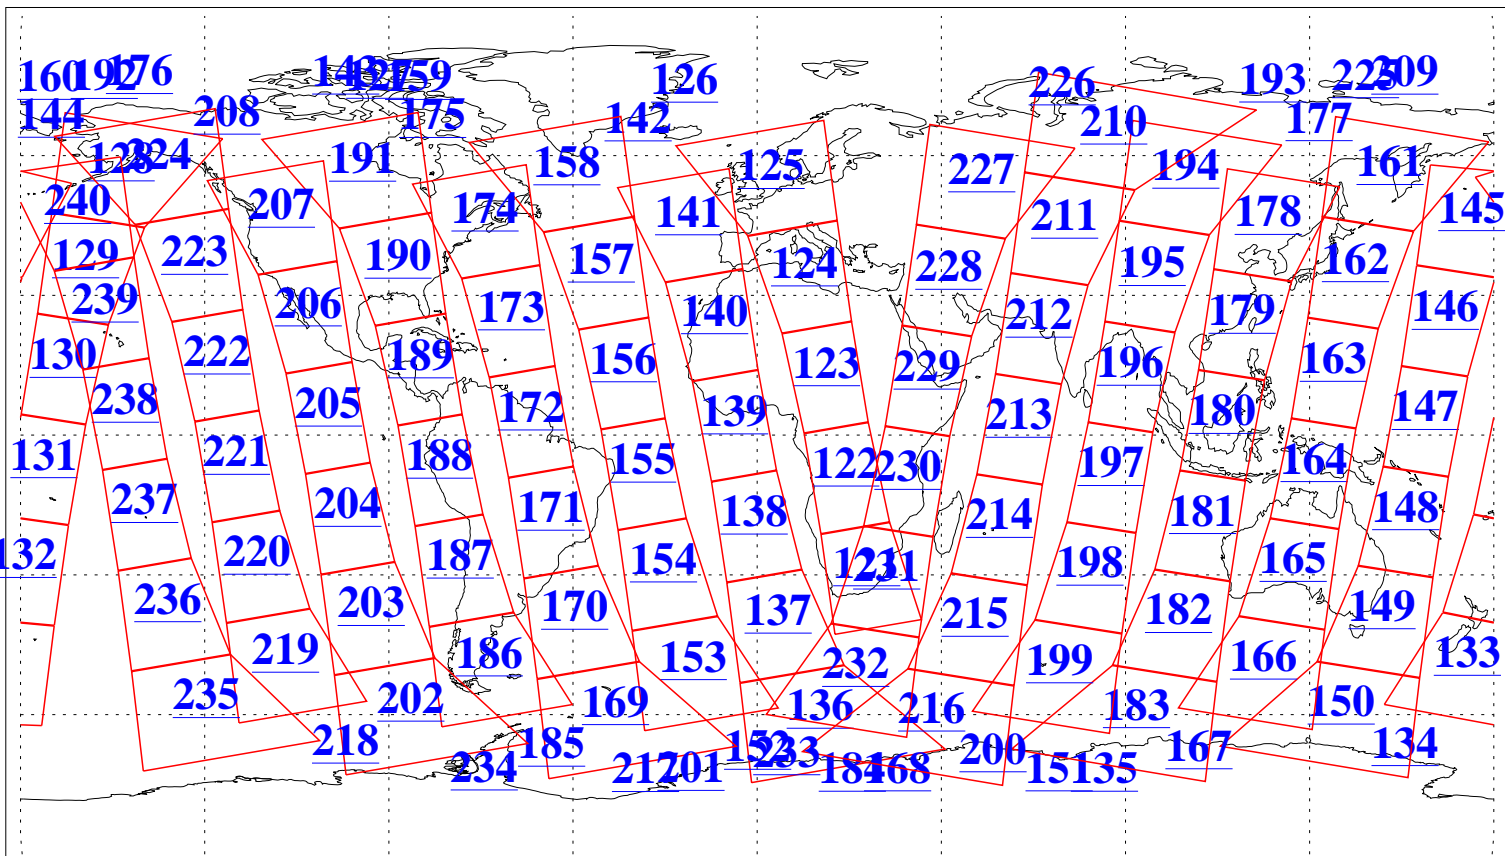

L1B Availability
AMSU Granules: 238
HSB Granules: 0
AIRS Granules: 240

20 Oct 2020
DoY 294
Aqua Day 6744
Granules: 1 to 120

Granules: 121 to 240

Legend: AMSU Available, HSB Available, AIRS Available

L1B Availability
 AMSU Granules: 238
 HSB Granules: 0
 AIRS Granules: 240

20 Oct 2020
 DoY 294
 Aqua Day 6744

Ascending Granules

Descending Granules

Legend: AMSU Available, HSB Available, AIRS Available

L1B Availability
 AMSU Granules: 238
 HSB Granules: 0
 AIRS Granules: 240

20 Oct 2020
 DoY 294
 Aqua Day 6744

Northern Hemisphere Granules

Southern Hemisphere Granules

Legend: AMSU Available, HSB Available, **AIRS Available**