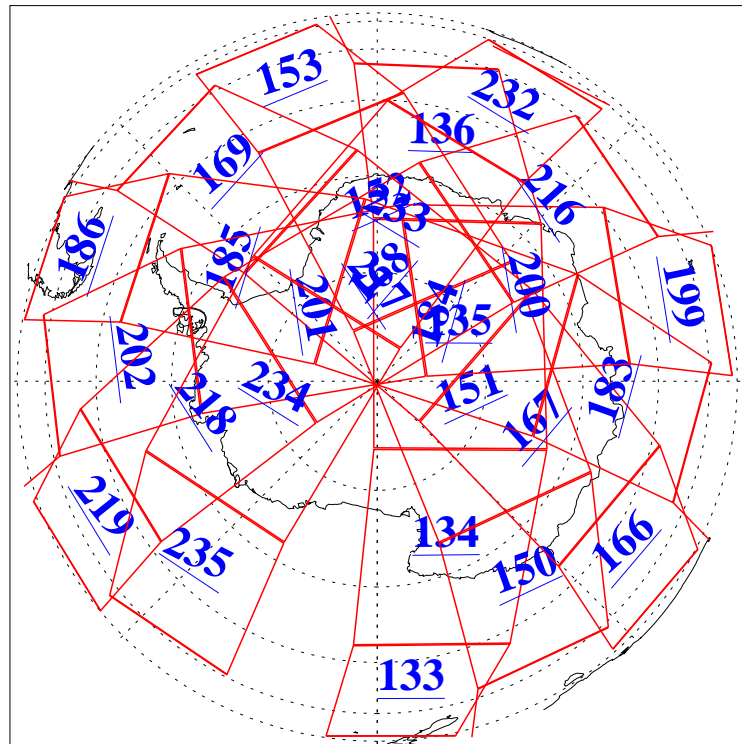

20 Oct 2020
 DoY 294
 Aqua Day 6744

Ascending Granules

Descending Granules

Legend: AMSU Available, HSB Available, AIRS Available

L1B Availability
 AMSU Granules: 238
 HSB Granules: 0
 AIRS Granules: 240

20 Oct 2020
 DoY 294
 Aqua Day 6744

Northern Hemisphere Granules

Southern Hemisphere Granules

Legend: AMSU Available, HSB Available, **AIRS Available**