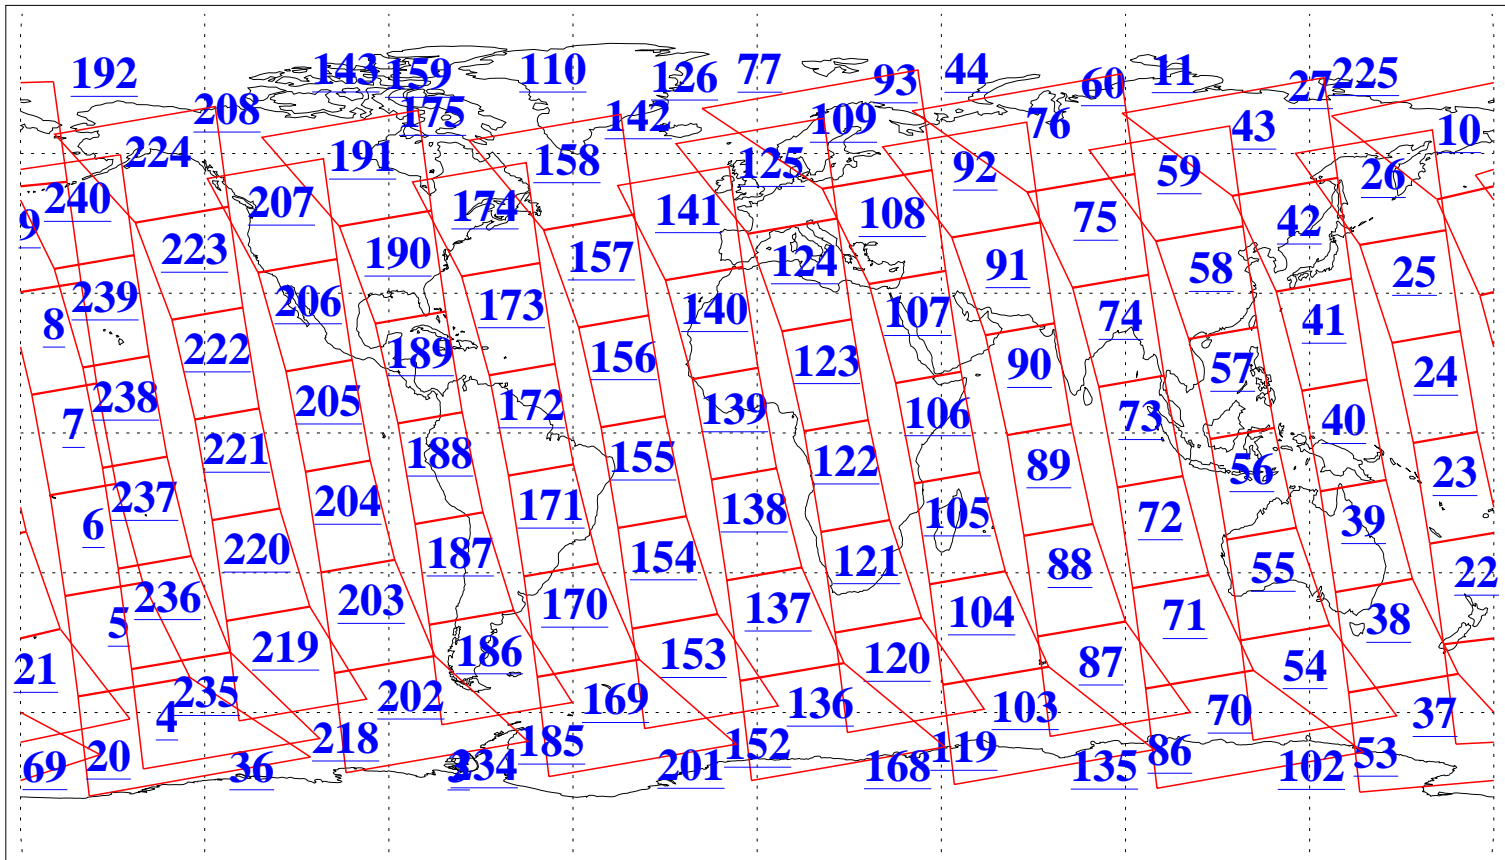

L1B Availability
AMSU Granules: 238
HSB Granules: 0
AIRS Granules: 240

20 Oct 2020
DoY 294
Aqua Day 6744
Granules: 1 to 120

Granules: 121 to 240

Legend: AMSU Available, HSB Available, AIRS Available

L1B Availability
 AMSU Granules: 238
 HSB Granules: 0
 AIRS Granules: 240

20 Oct 2020
 DoY 294
 Aqua Day 6744

Ascending Granules

Descending Granules

Legend: AMSU Available, HSB Available, AIRS Available

L1B Availability
 AMSU Granules: 238
 HSB Granules: 0
 AIRS Granules: 240

20 Oct 2020
 DoY 294
 Aqua Day 6744

Northern Hemisphere Granules

Southern Hemisphere Granules

Legend: AMSU Available, HSB Available, **AIRS Available**