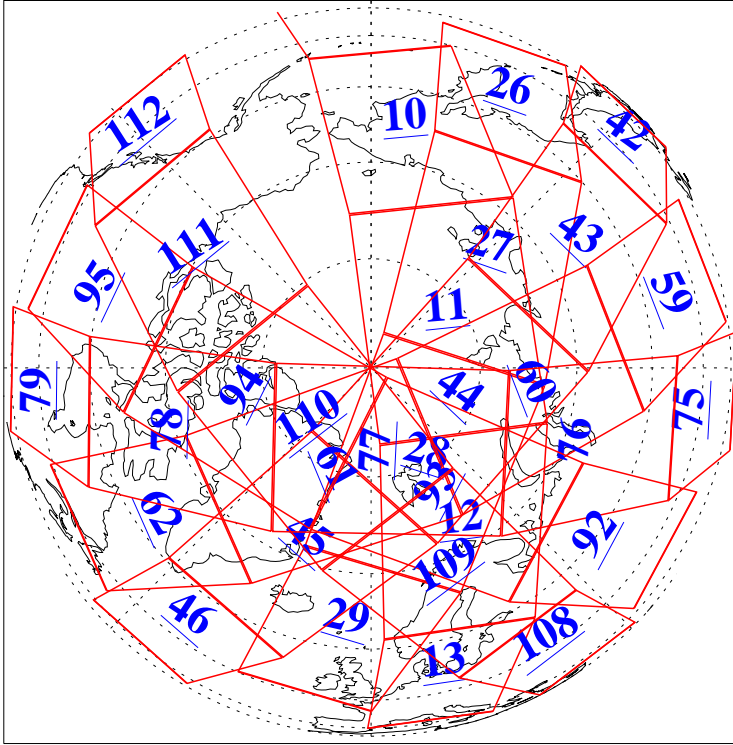

L1B Availability
AMSU Granules: 238
HSB Granules: 0
AIRS Granules: 240

20 Oct 2020
DoY 294
Aqua Day 6744
Granules: 1 to 120

Granules: 121 to 240

Legend: AMSU Available, HSB Available, AIRS Available

L1B Availability
 AMSU Granules: 238
 HSB Granules: 0
 AIRS Granules: 240

20 Oct 2020
 DoY 294
 Aqua Day 6744

Ascending Granules

Descending Granules

Legend: AMSU Available, HSB Available, AIRS Available

L1B Availability
 AMSU Granules: 238
 HSB Granules: 0
 AIRS Granules: 240

20 Oct 2020
 DoY 294
 Aqua Day 6744

Northern Hemisphere Granules

Southern Hemisphere Granules

Legend: AMSU Available, HSB Available, **AIRS Available**