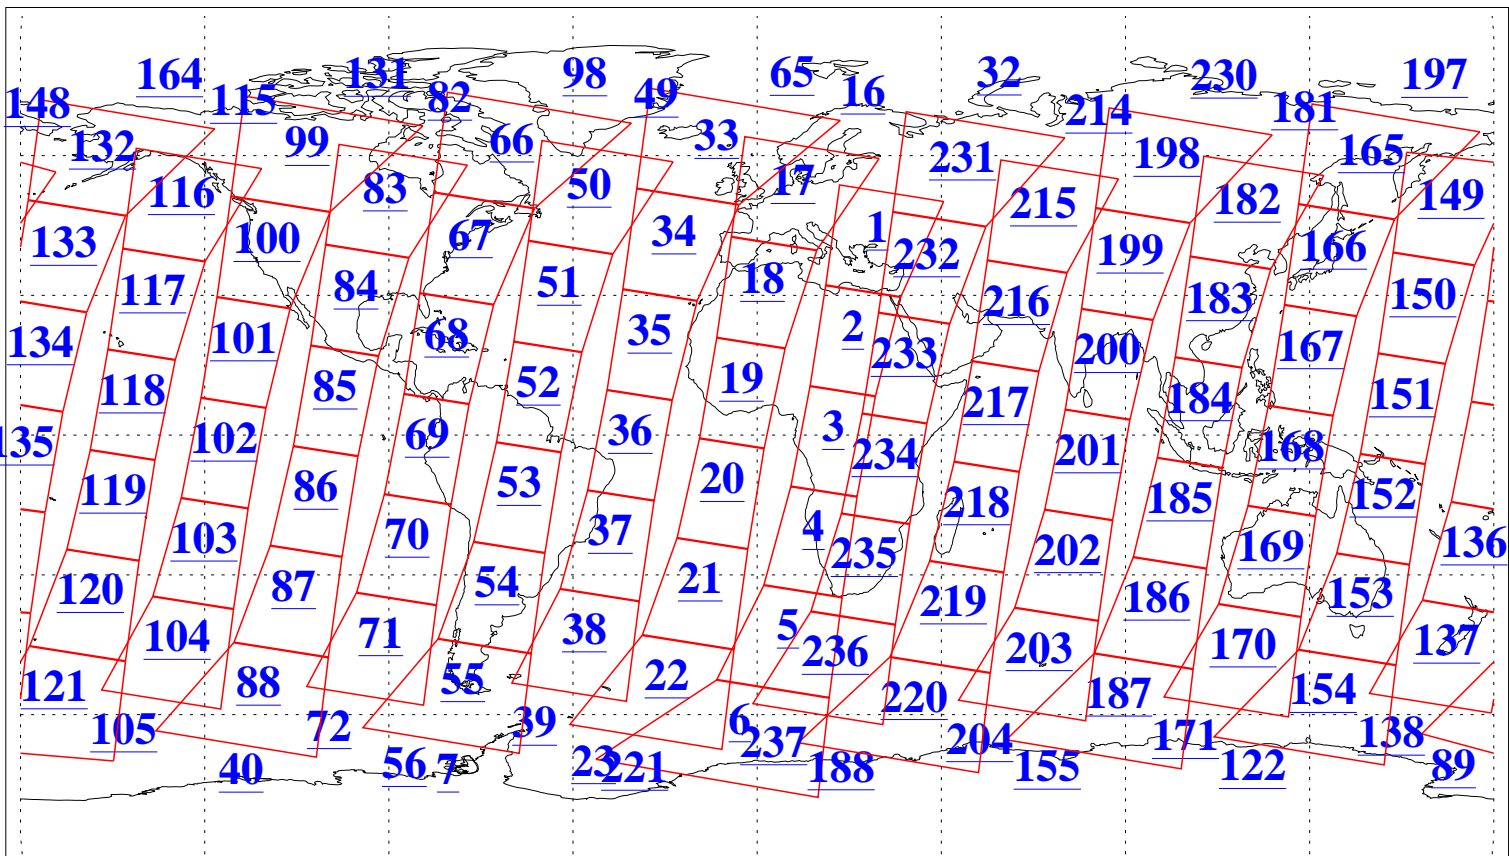

L1B Availability
AMSU Granules: 240
HSB Granules: 0
AIRS Granules: 240

16 Oct 2020
DoY 290
Aqua Day 6740
Granules: 1 to 120

Granules: 121 to 240

Legend: AMSU Available, HSB Available, AIRS Available

L1B Availability
AMSU Granules: 240
HSB Granules: 0
AIRS Granules: 240

16 Oct 2020
DoY 290
Aqua Day 6740

Ascending Granules

Descending Granules

Legend: AMSU Available, *HSB Available*, *AIRS Available*

L1B Availability
 AMSU Granules: 240
 HSB Granules: 0
 AIRS Granules: 240

16 Oct 2020
 DoY 290
 Aqua Day 6740

Northern Hemisphere Granules

Southern Hemisphere Granules

Legend: AMSU Available, HSB Available, **AIRS Available**