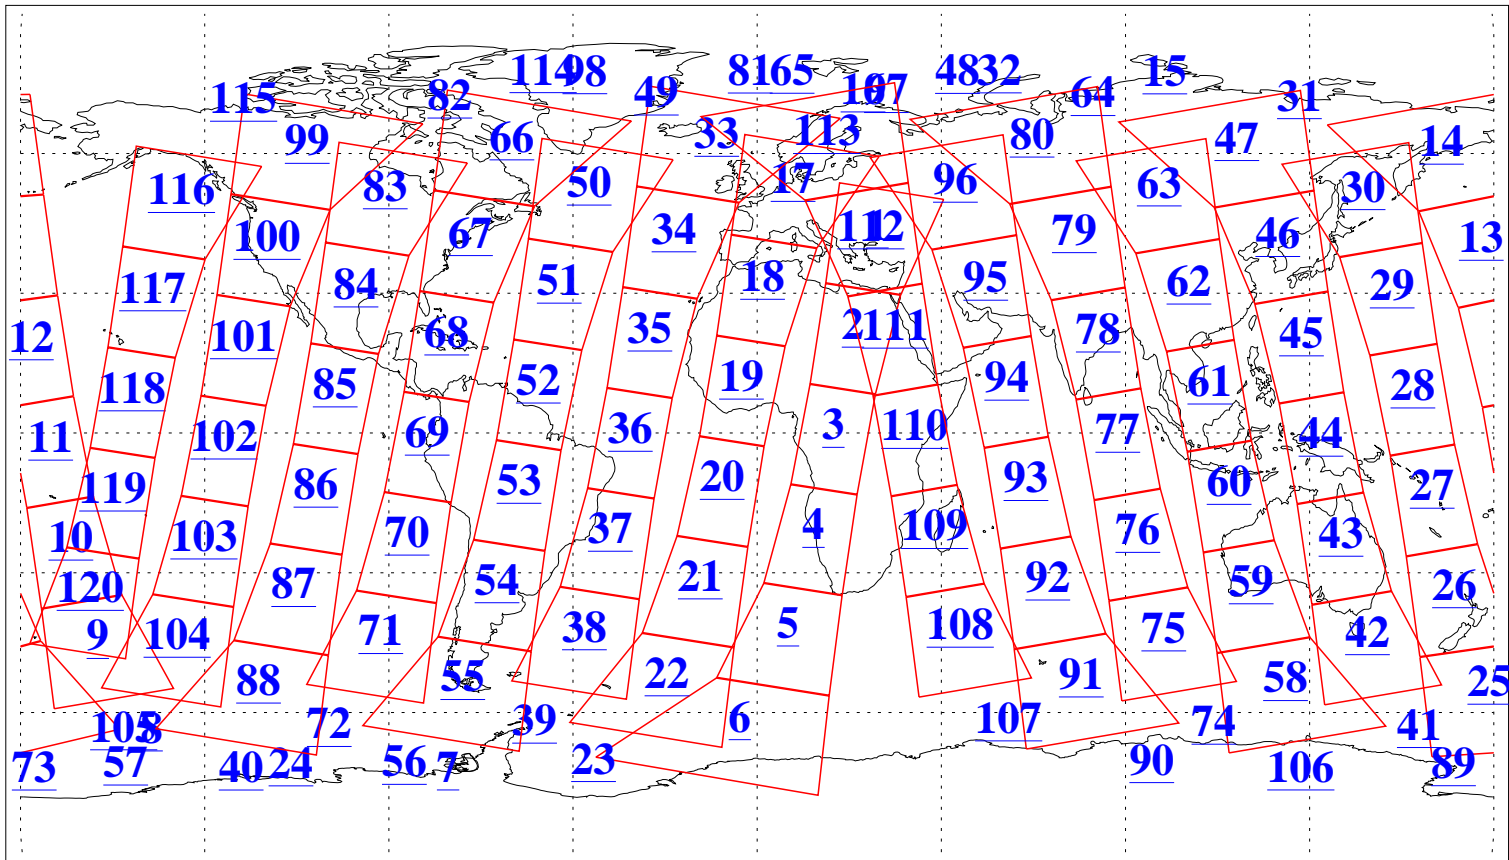

L1B Availability
AMSU Granules: 240
HSB Granules: 0
AIRS Granules: 240

16 Oct 2020
DoY 290
Aqua Day 6740
Granules: 1 to 120

Granules: 121 to 240

Legend: AMSU Available, HSB Available, AIRS Available

L1B Availability
AMSU Granules: 240
HSB Granules: 0
AIRS Granules: 240

16 Oct 2020
DoY 290
Aqua Day 6740

Ascending Granules

Descending Granules

Legend: AMSU Available, *HSB Available*, *AIRS Available*

L1B Availability
 AMSU Granules: 240
 HSB Granules: 0
 AIRS Granules: 240

16 Oct 2020
 DoY 290
 Aqua Day 6740

Northern Hemisphere Granules

Southern Hemisphere Granules

Legend: AMSU Available, HSB Available, **AIRS Available**