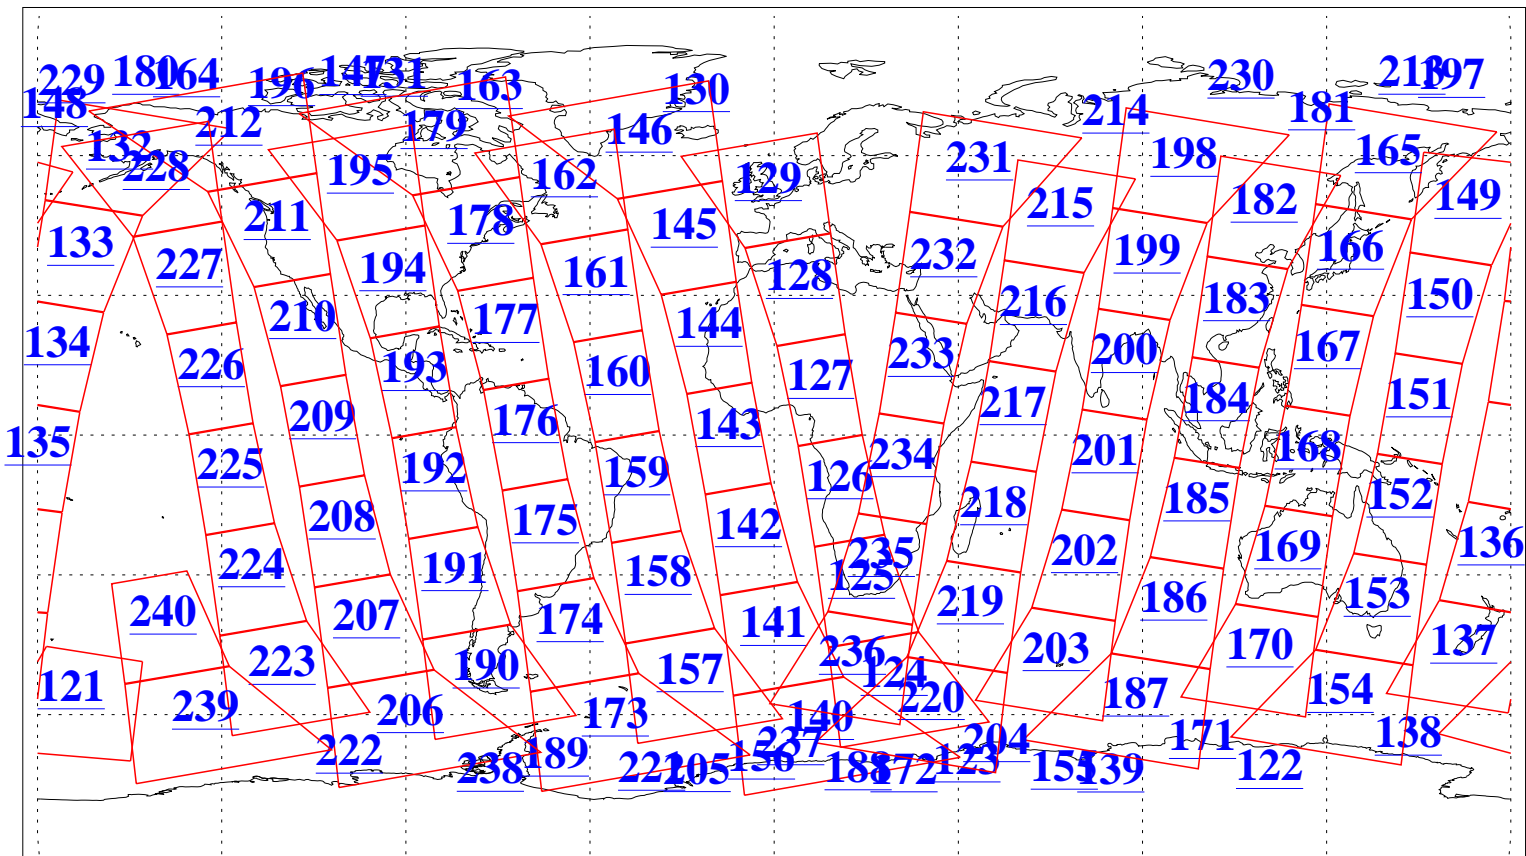

L1B Availability
AMSU Granules: 240
HSB Granules: 0
AIRS Granules: 240

16 Oct 2020
DoY 290
Aqua Day 6740
Granules: 1 to 120

Granules: 121 to 240

Legend: AMSU Available, HSB Available, AIRS Available

L1B Availability
AMSU Granules: 240
HSB Granules: 0
AIRS Granules: 240

16 Oct 2020
DoY 290
Aqua Day 6740

Ascending Granules

Descending Granules

Legend: AMSU Available, *HSB Available*, *AIRS Available*

L1B Availability
 AMSU Granules: 240
 HSB Granules: 0
 AIRS Granules: 240

16 Oct 2020
 DoY 290
 Aqua Day 6740

Northern Hemisphere Granules

Southern Hemisphere Granules

Legend: AMSU Available, HSB Available, **AIRS Available**