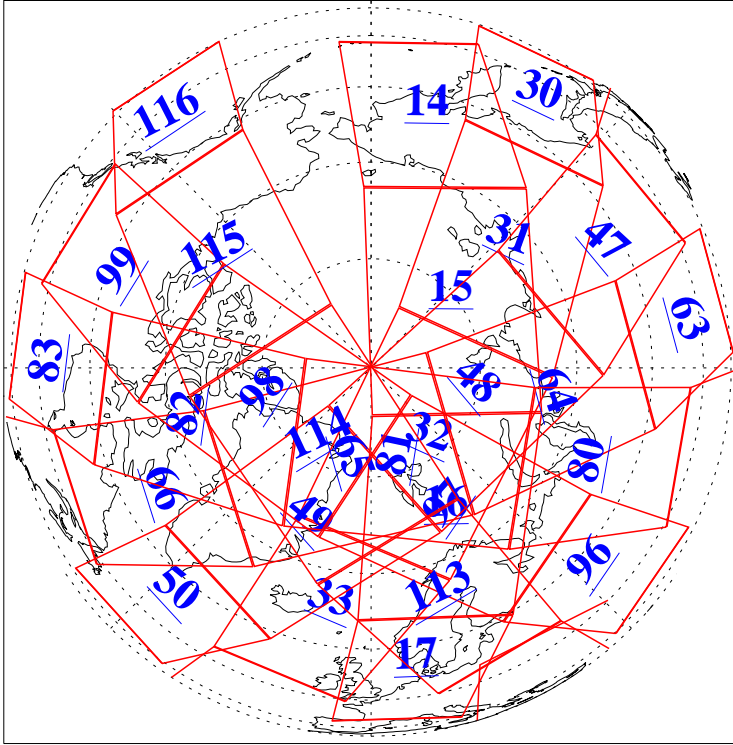

L1B Availability
AMSU Granules: 240
HSB Granules: 0
AIRS Granules: 240

16 Oct 2020
DoY 290
Aqua Day 6740
Granules: 1 to 120

Granules: 121 to 240

Legend: AMSU Available, HSB Available, AIRS Available

L1B Availability
AMSU Granules: 240
HSB Granules: 0
AIRS Granules: 240

16 Oct 2020
DoY 290
Aqua Day 6740

Ascending Granules

Descending Granules

Legend: AMSU Available, *HSB Available*, *AIRS Available*

L1B Availability
 AMSU Granules: 240
 HSB Granules: 0
 AIRS Granules: 240

16 Oct 2020
 DoY 290
 Aqua Day 6740

Northern Hemisphere Granules

Southern Hemisphere Granules

Legend: AMSU Available, HSB Available, **AIRS Available**