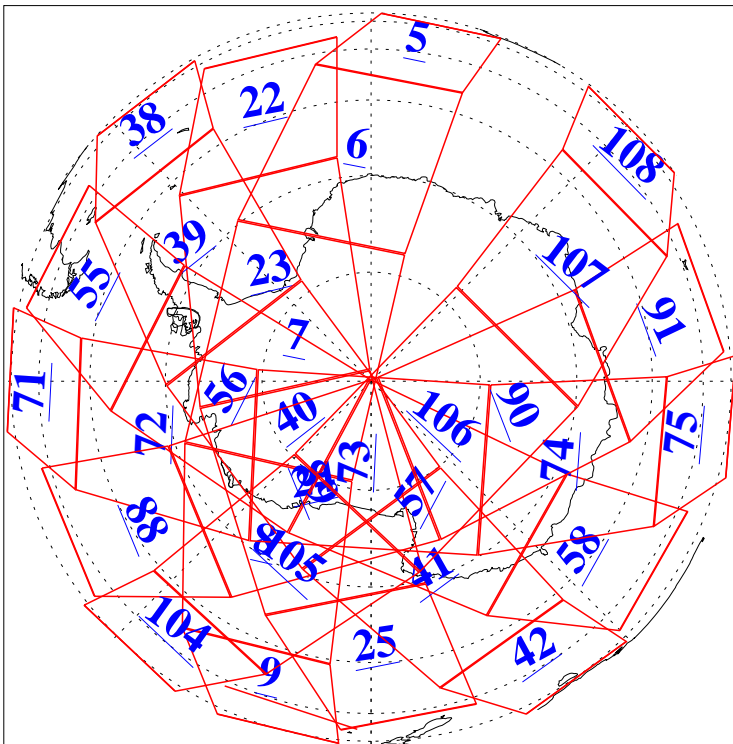

L1B Availability
AMSU Granules: 240
HSB Granules: 0
AIRS Granules: 240

16 Oct 2020
DoY 290
Aqua Day 6740
Granules: 1 to 120

Granules: 121 to 240

Legend: AMSU Available, HSB Available, AIRS Available

L1B Availability
AMSU Granules: 240
HSB Granules: 0
AIRS Granules: 240

16 Oct 2020
DoY 290
Aqua Day 6740

Ascending Granules

Descending Granules

Legend: AMSU Available, *HSB Available*, *AIRS Available*

L1B Availability
 AMSU Granules: 240
 HSB Granules: 0
 AIRS Granules: 240

16 Oct 2020
 DoY 290
 Aqua Day 6740

Northern Hemisphere Granules

Southern Hemisphere Granules

Legend: AMSU Available, HSB Available, **AIRS Available**