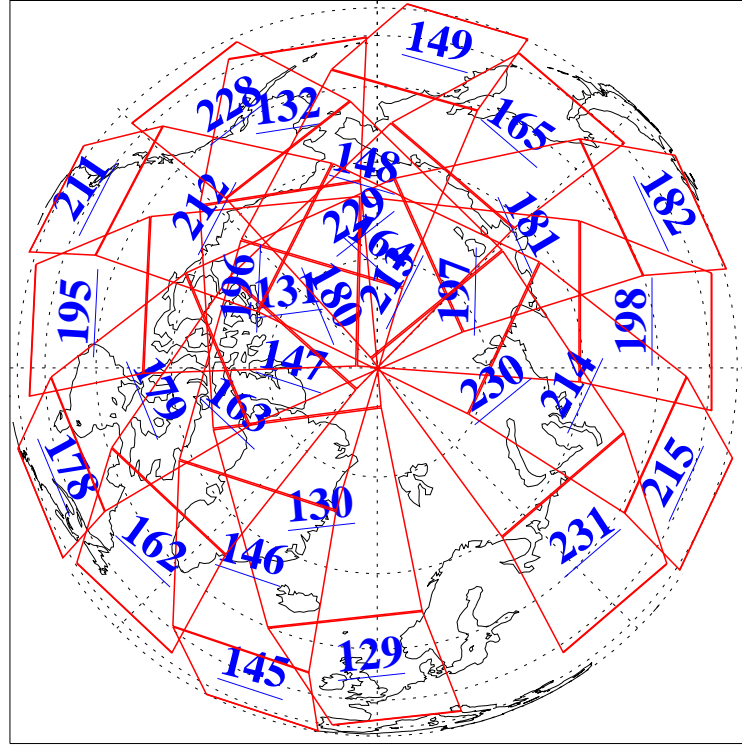

L1B Availability
AMSU Granules: 240
HSB Granules: 0
AIRS Granules: 240

16 Oct 2020
DoY 290
Aqua Day 6740
Granules: 1 to 120

Granules: 121 to 240

Legend: AMSU Available, HSB Available, AIRS Available

L1B Availability
AMSU Granules: 240
HSB Granules: 0
AIRS Granules: 240

16 Oct 2020
DoY 290
Aqua Day 6740

Ascending Granules

Descending Granules

Legend: AMSU Available, *HSB Available*, *AIRS Available*

L1B Availability
 AMSU Granules: 240
 HSB Granules: 0
 AIRS Granules: 240

16 Oct 2020
 DoY 290
 Aqua Day 6740

Northern Hemisphere Granules

Southern Hemisphere Granules

Legend: AMSU Available, HSB Available, **AIRS Available**