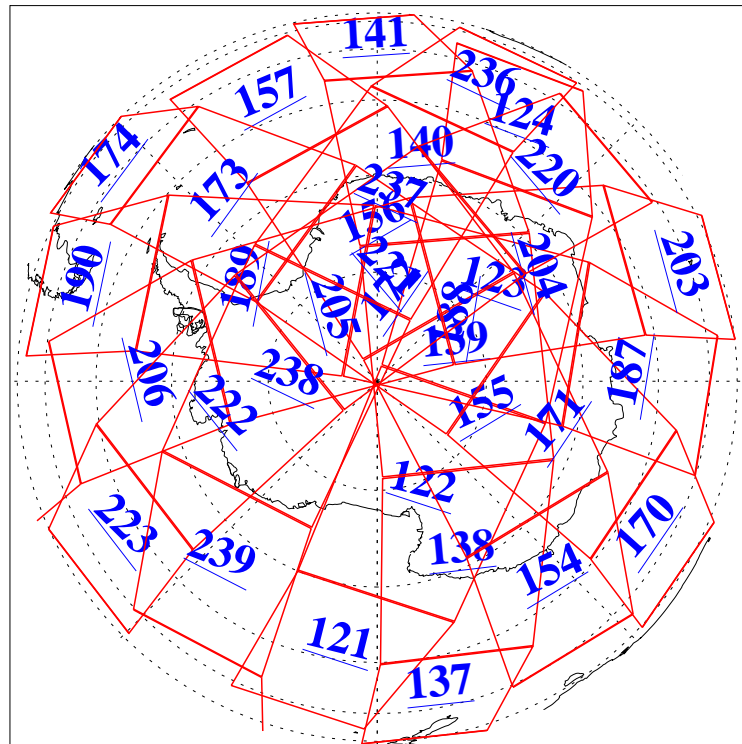

L1B Availability
AMSU Granules: 240
HSB Granules: 0
AIRS Granules: 240

16 Oct 2020
DoY 290
Aqua Day 6740
Granules: 1 to 120

Granules: 121 to 240

Legend: AMSU Available, HSB Available, AIRS Available

L1B Availability
AMSU Granules: 240
HSB Granules: 0
AIRS Granules: 240

16 Oct 2020
DoY 290
Aqua Day 6740

Ascending Granules

Descending Granules

Legend: AMSU Available, *HSB Available*, *AIRS Available*

L1B Availability
 AMSU Granules: 240
 HSB Granules: 0
 AIRS Granules: 240

16 Oct 2020
 DoY 290
 Aqua Day 6740

Northern Hemisphere Granules

Southern Hemisphere Granules

Legend: AMSU Available, HSB Available, **AIRS Available**