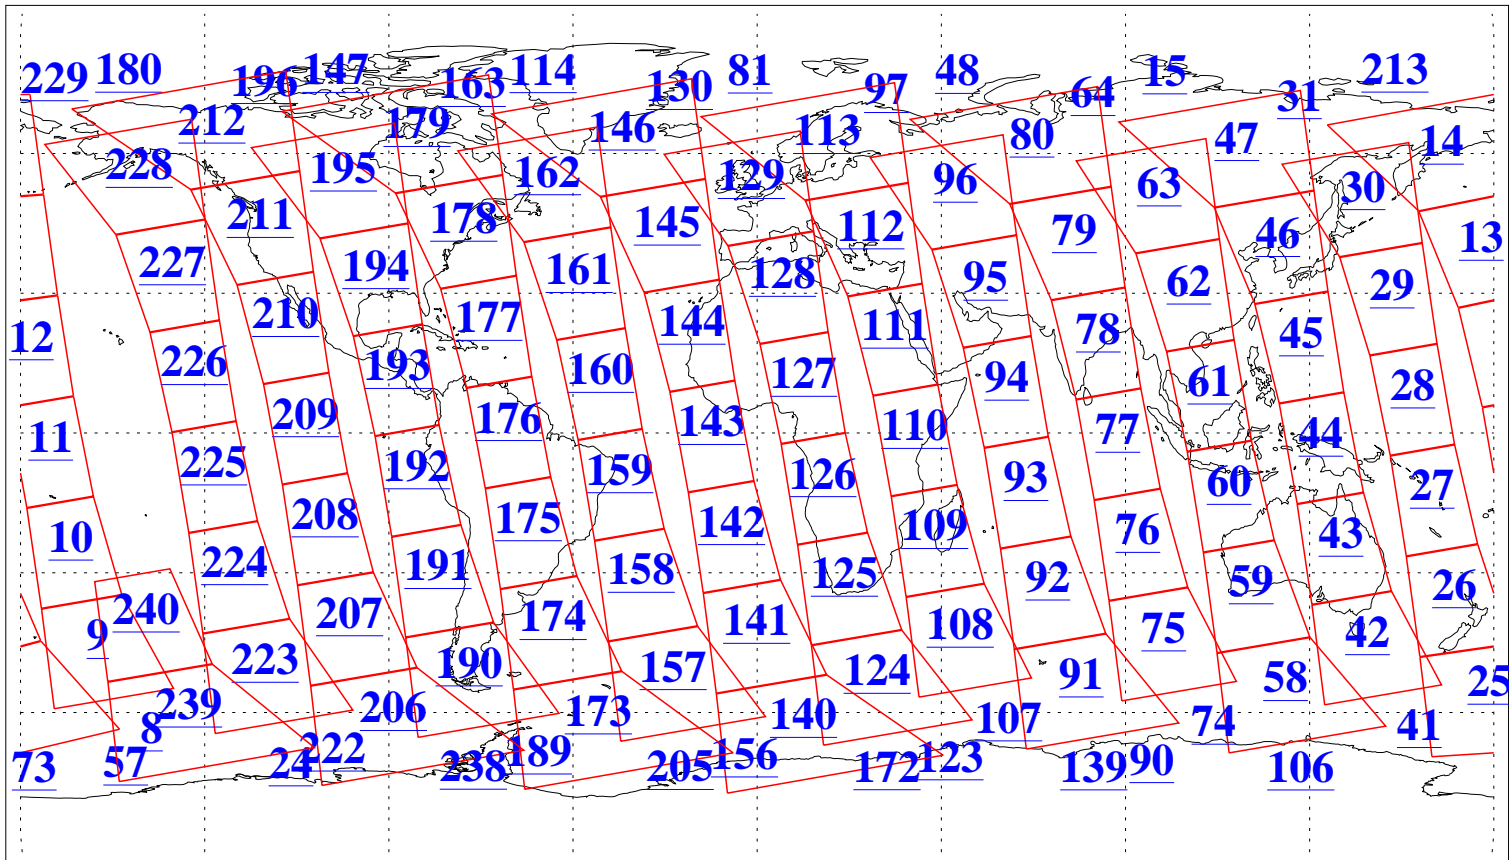

L1B Availability
AMSU Granules: 240
HSB Granules: 0
AIRS Granules: 240

16 Oct 2020
DoY 290
Aqua Day 6740
Granules: 1 to 120

Granules: 121 to 240

Legend: AMSU Available, HSB Available, AIRS Available

L1B Availability
AMSU Granules: 240
HSB Granules: 0
AIRS Granules: 240

16 Oct 2020
DoY 290
Aqua Day 6740

Ascending Granules

Descending Granules

Legend: AMSU Available, *HSB Available*, *AIRS Available*

L1B Availability
 AMSU Granules: 240
 HSB Granules: 0
 AIRS Granules: 240

16 Oct 2020
 DoY 290
 Aqua Day 6740

Northern Hemisphere Granules

Southern Hemisphere Granules

Legend: AMSU Available, HSB Available, **AIRS Available**