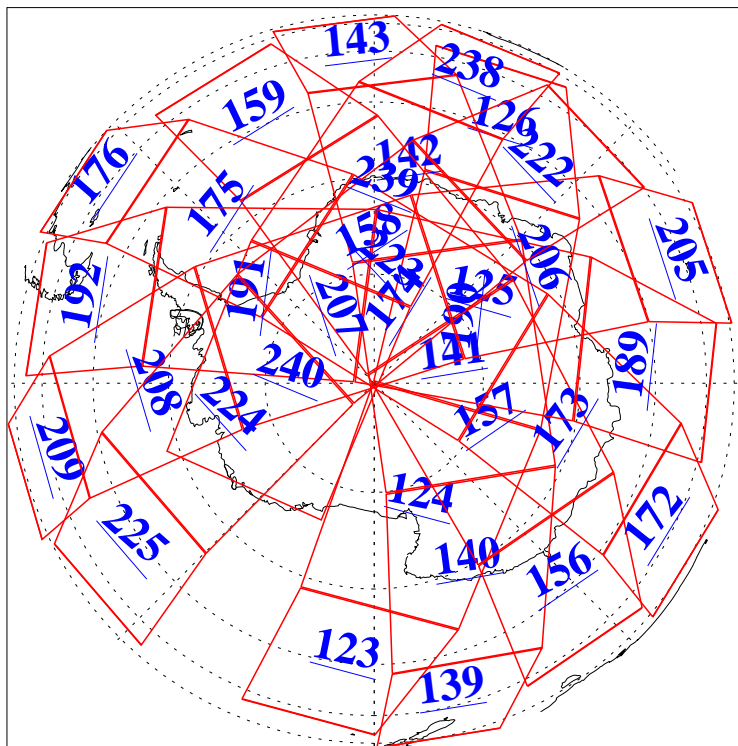

L1B Availability
AMSU Granules: 240
HSB Granules: 0
AIRS Granules: 240

14 Oct 2020
DoY 288
Aqua Day 6738
Granules: 1 to 120

Granules: 121 to 240

Legend: AMSU Available, *HSB Available*, *AIRS Available*

L1B Availability
AMSU Granules: 240
HSB Granules: 0
AIRS Granules: 240

14 Oct 2020
DoY 288
Aqua Day 6738

Ascending Granules

Descending Granules

Legend: AMSU Available, *HSB Available*, AIRS Available

L1B Availability
 AMSU Granules: 240
 HSB Granules: 0
 AIRS Granules: 240

14 Oct 2020
 DoY 288
 Aqua Day 6738

Northern Hemisphere Granules

Southern Hemisphere Granules

Legend: AMSU Available, HSB Available, AIRS Available