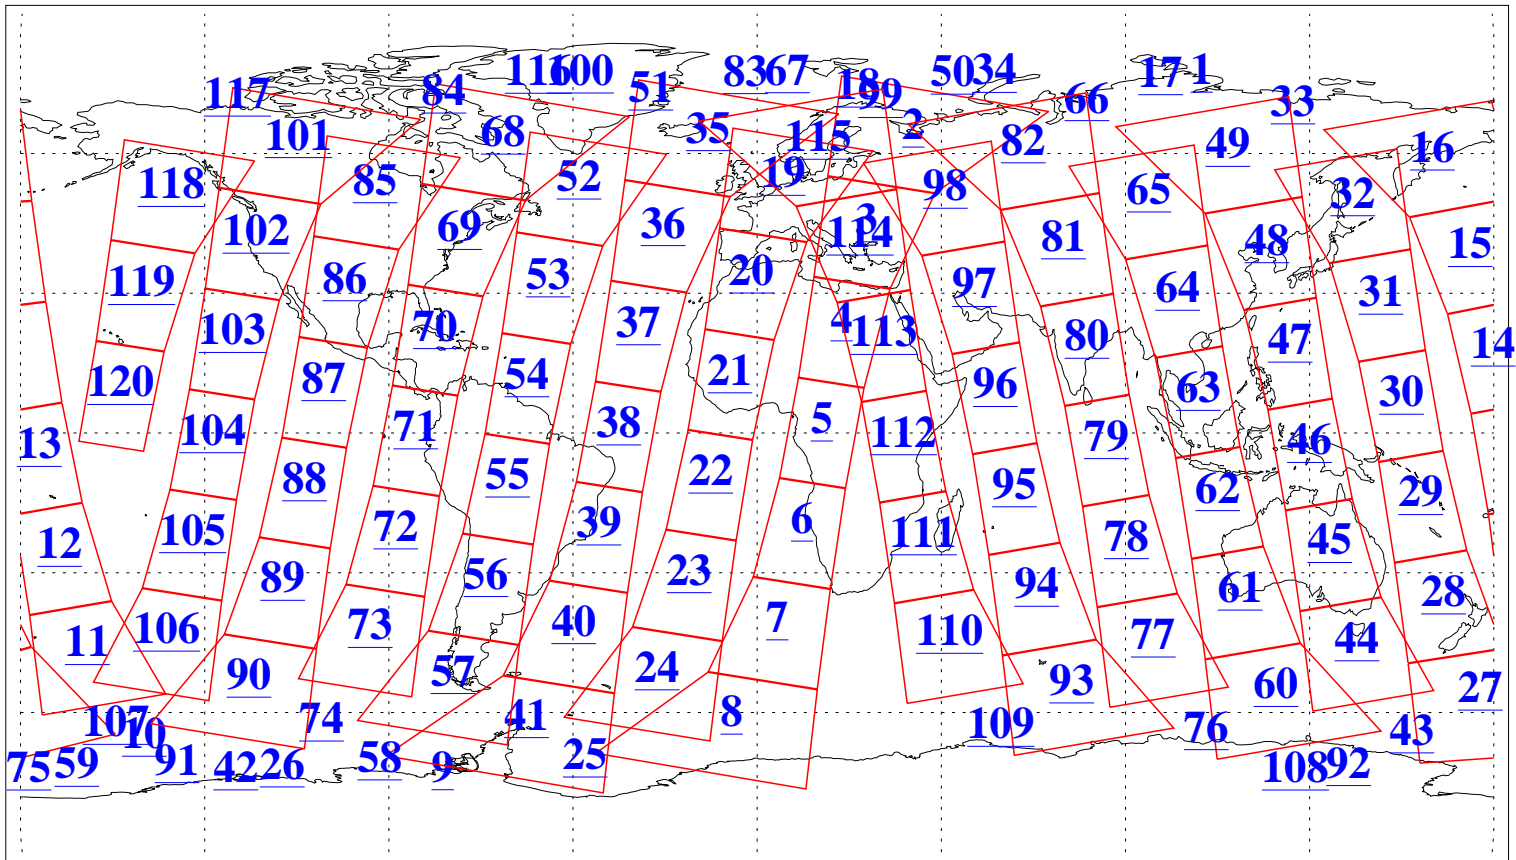

L1B Availability
AMSU Granules: 240
HSB Granules: 0
AIRS Granules: 240

14 Oct 2020
DoY 288
Aqua Day 6738
Granules: 1 to 120

Granules: 121 to 240

Legend: AMSU Available, *HSB Available*, *AIRS Available*

L1B Availability
AMSU Granules: 240
HSB Granules: 0
AIRS Granules: 240

14 Oct 2020
DoY 288
Aqua Day 6738

Ascending Granules

Descending Granules

Legend: AMSU Available, *HSB Available*, AIRS Available

L1B Availability
 AMSU Granules: 240
 HSB Granules: 0
 AIRS Granules: 240

14 Oct 2020
 DoY 288
 Aqua Day 6738

Northern Hemisphere Granules

Southern Hemisphere Granules

Legend: AMSU Available, HSB Available, AIRS Available