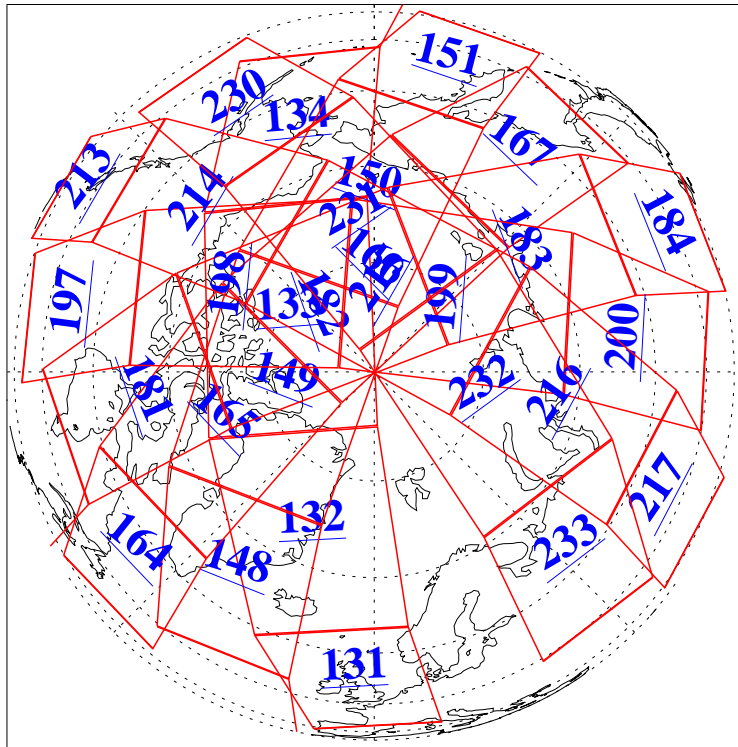

14 Oct 2020
DoY 288
Aqua Day 6738

Ascending Granules

Descending Granules

Legend: AMSU Available, *HSB Available*, AIRS Available

L1B Availability
 AMSU Granules: 240
 HSB Granules: 0
 AIRS Granules: 240

14 Oct 2020
 DoY 288
 Aqua Day 6738

Northern Hemisphere Granules

Southern Hemisphere Granules

Legend: AMSU Available, HSB Available, AIRS Available