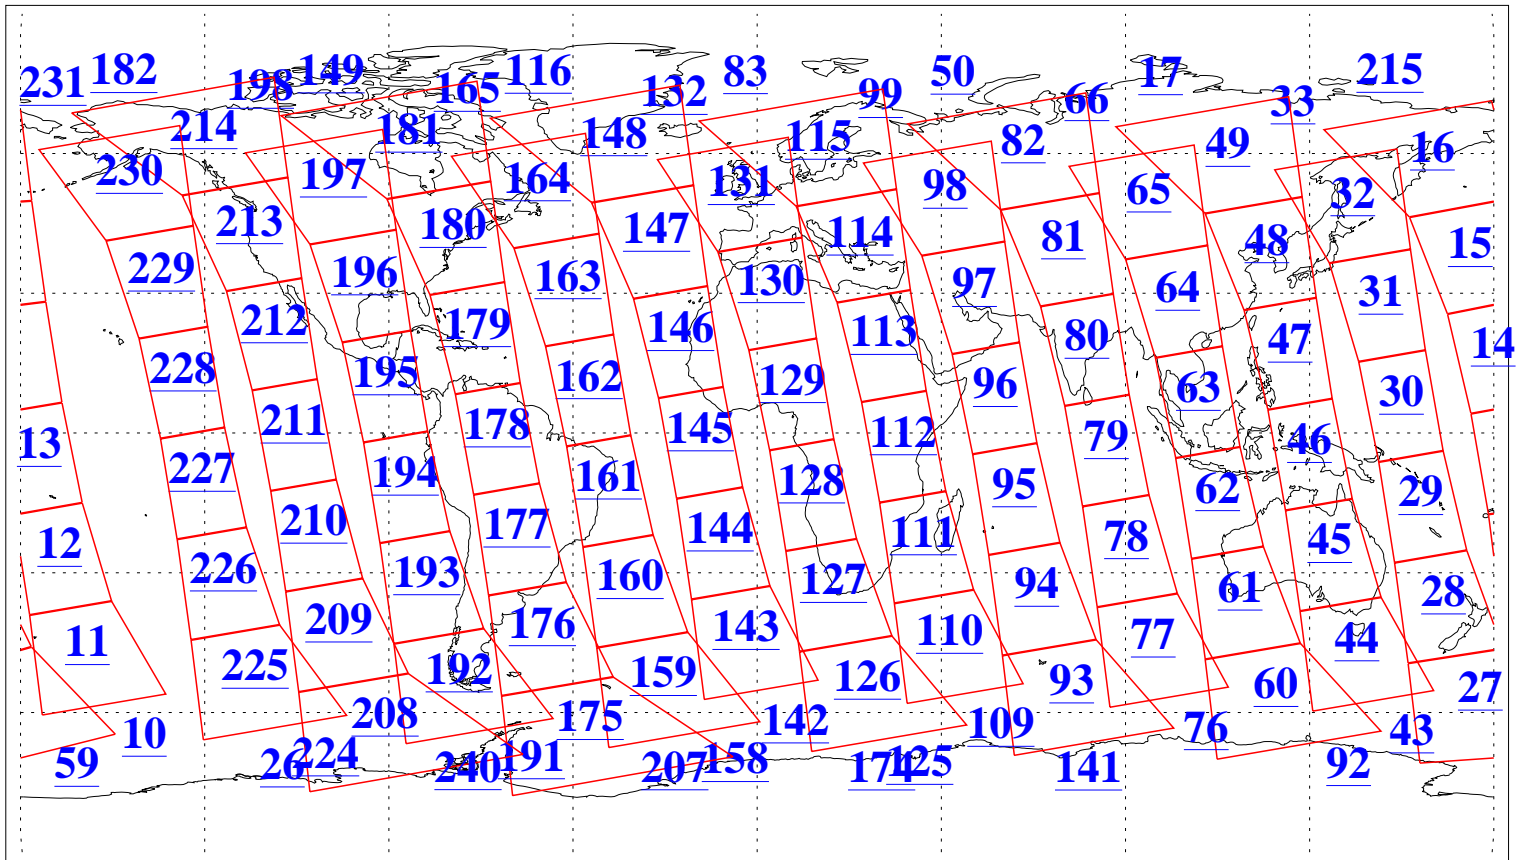

L1B Availability
AMSU Granules: 240
HSB Granules: 0
AIRS Granules: 240

14 Oct 2020
DoY 288
Aqua Day 6738
Granules: 1 to 120

Granules: 121 to 240

Legend: AMSU Available, *HSB Available*, *AIRS Available*

L1B Availability
AMSU Granules: 240
HSB Granules: 0
AIRS Granules: 240

14 Oct 2020
DoY 288
Aqua Day 6738

Ascending Granules

Descending Granules

Legend: AMSU Available, *HSB Available*, AIRS Available

L1B Availability
 AMSU Granules: 240
 HSB Granules: 0
 AIRS Granules: 240

14 Oct 2020
 DoY 288
 Aqua Day 6738

Northern Hemisphere Granules

Southern Hemisphere Granules

Legend: AMSU Available, HSB Available, AIRS Available