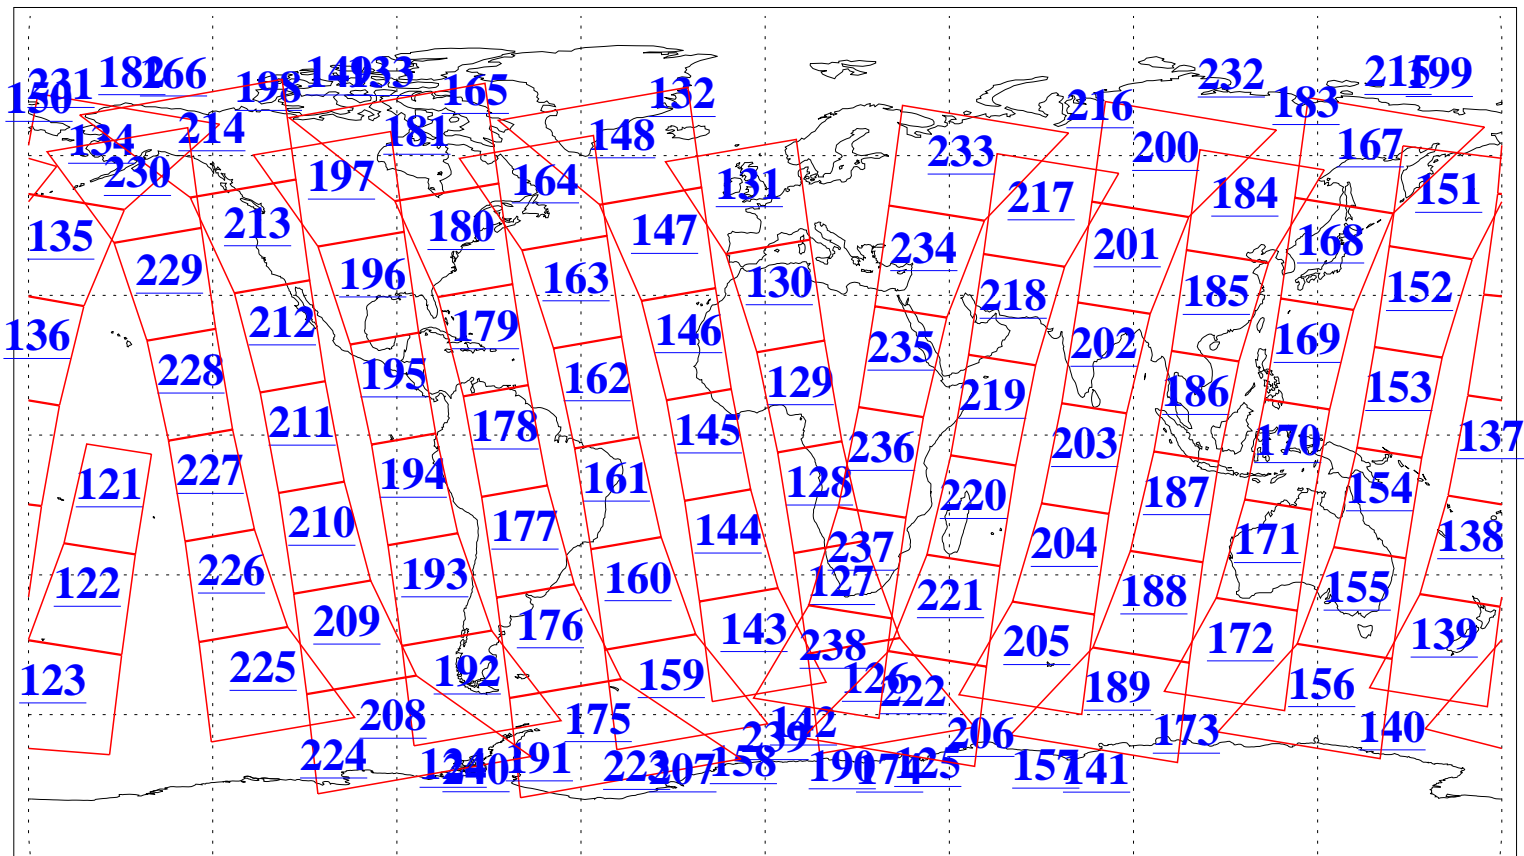

L1B Availability
AMSU Granules: 240
HSB Granules: 0
AIRS Granules: 240

14 Oct 2020
DoY 288
Aqua Day 6738
Granules: 1 to 120

Granules: 121 to 240

Legend: AMSU Available, *HSB Available*, *AIRS Available*

L1B Availability
AMSU Granules: 240
HSB Granules: 0
AIRS Granules: 240

14 Oct 2020
DoY 288
Aqua Day 6738

Ascending Granules

Descending Granules

Legend: AMSU Available, *HSB Available*, AIRS Available

L1B Availability
 AMSU Granules: 240
 HSB Granules: 0
 AIRS Granules: 240

14 Oct 2020
 DoY 288
 Aqua Day 6738

Northern Hemisphere Granules

Southern Hemisphere Granules

Legend: AMSU Available, HSB Available, AIRS Available