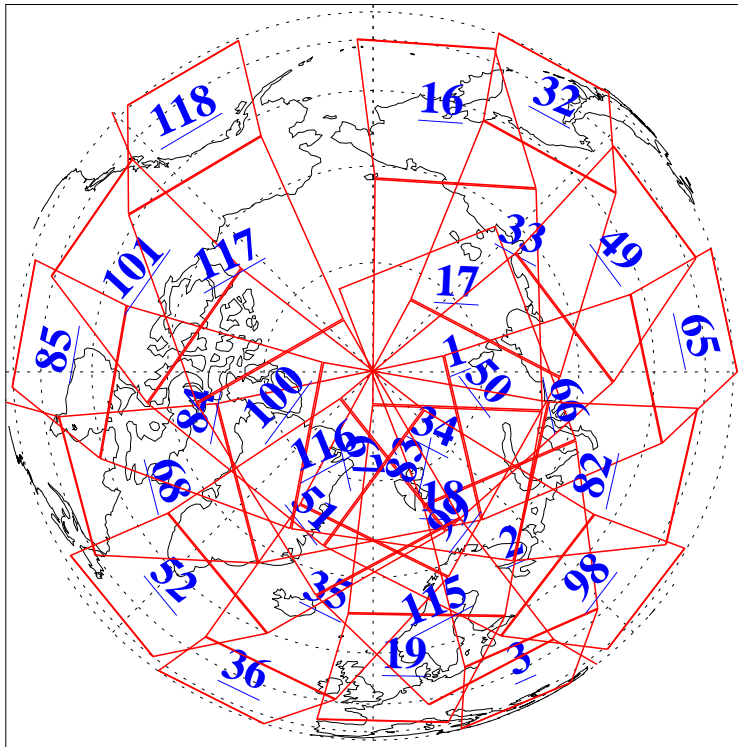

L1B Availability
AMSU Granules: 240
HSB Granules: 0
AIRS Granules: 240

14 Oct 2020
DoY 288
Aqua Day 6738
Granules: 1 to 120

Granules: 121 to 240

Legend: AMSU Available, *HSB Available*, *AIRS Available*

L1B Availability
AMSU Granules: 240
HSB Granules: 0
AIRS Granules: 240

14 Oct 2020
DoY 288
Aqua Day 6738

Ascending Granules

Descending Granules

Legend: AMSU Available, *HSB Available*, AIRS Available

L1B Availability
 AMSU Granules: 240
 HSB Granules: 0
 AIRS Granules: 240

14 Oct 2020
 DoY 288
 Aqua Day 6738

Northern Hemisphere Granules

Southern Hemisphere Granules

Legend: AMSU Available, HSB Available, AIRS Available