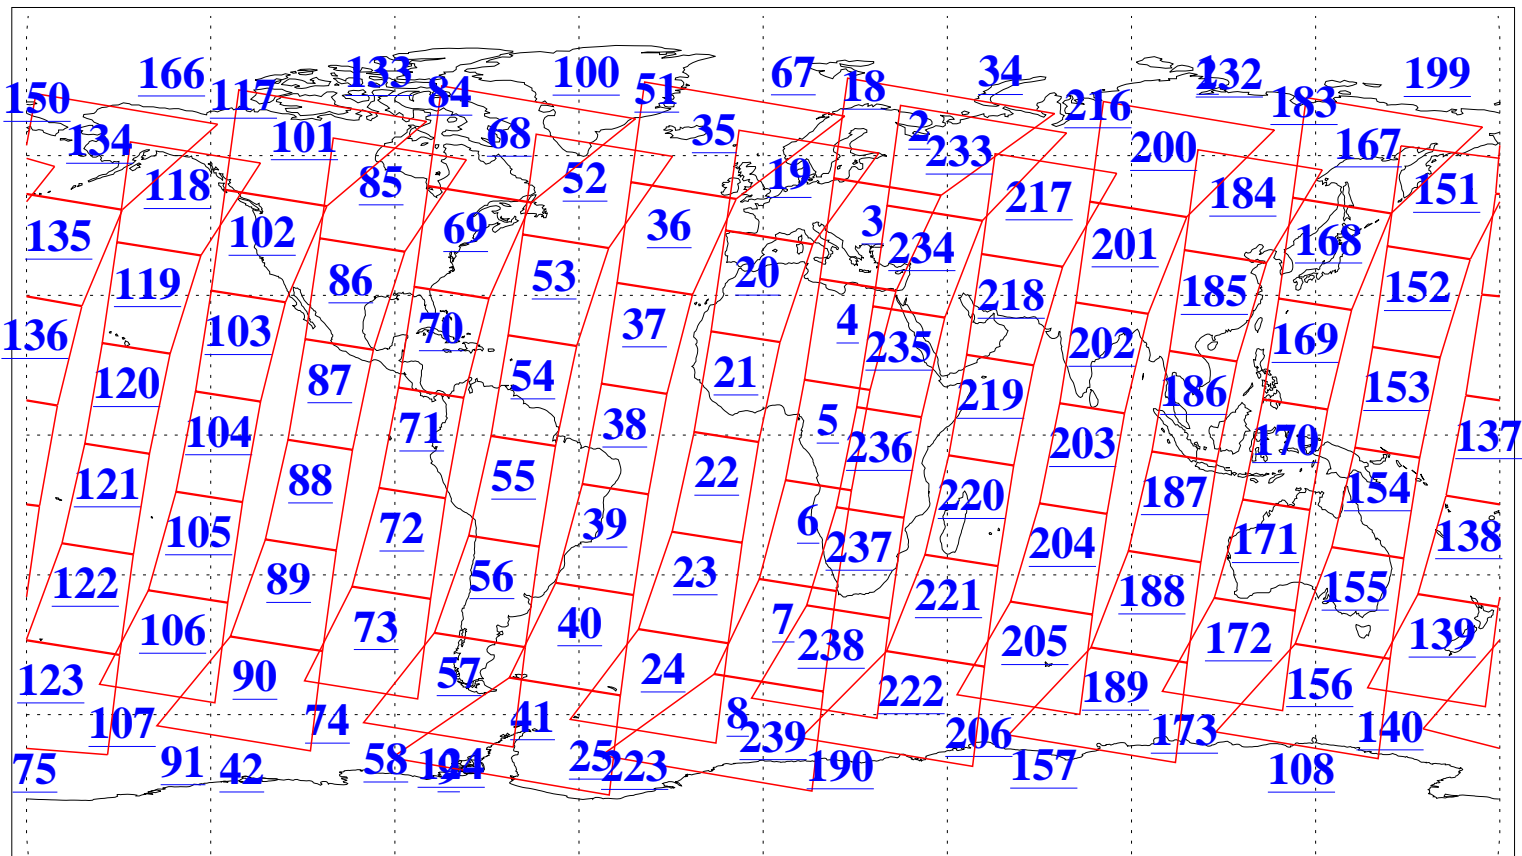

L1B Availability
AMSU Granules: 240
HSB Granules: 0
AIRS Granules: 240

14 Oct 2020
DoY 288
Aqua Day 6738
Granules: 1 to 120

Granules: 121 to 240

Legend: AMSU Available, *HSB Available*, *AIRS Available*

L1B Availability
AMSU Granules: 240
HSB Granules: 0
AIRS Granules: 240

14 Oct 2020
DoY 288
Aqua Day 6738

Ascending Granules

Descending Granules

Legend: AMSU Available, *HSB Available*, AIRS Available

L1B Availability
 AMSU Granules: 240
 HSB Granules: 0
 AIRS Granules: 240

14 Oct 2020
 DoY 288
 Aqua Day 6738

Northern Hemisphere Granules

Southern Hemisphere Granules

Legend: AMSU Available, HSB Available, AIRS Available