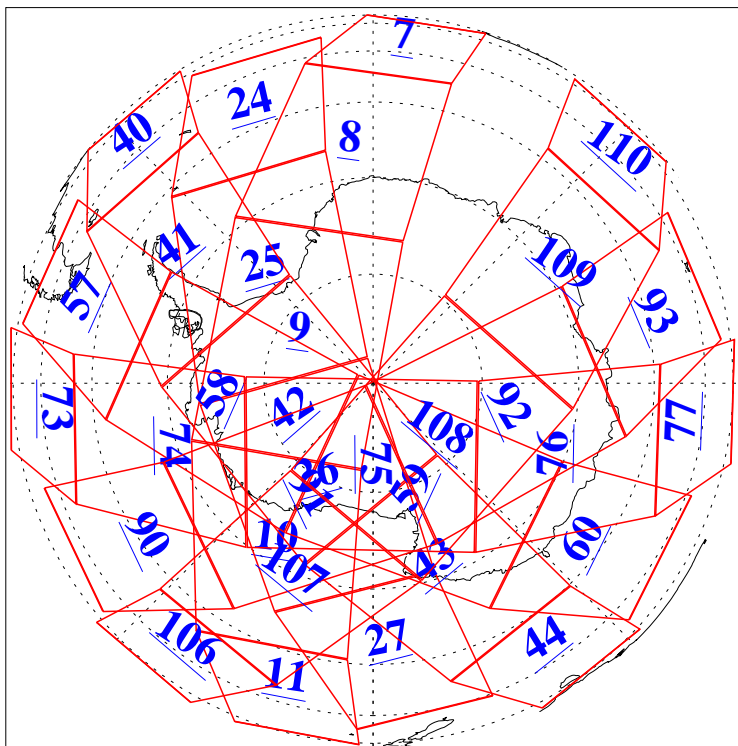

L1B Availability
AMSU Granules: 240
HSB Granules: 0
AIRS Granules: 240

14 Oct 2020
DoY 288
Aqua Day 6738
Granules: 1 to 120

Granules: 121 to 240

Legend: AMSU Available, *HSB Available*, *AIRS Available*

L1B Availability
AMSU Granules: 240
HSB Granules: 0
AIRS Granules: 240

14 Oct 2020
DoY 288
Aqua Day 6738

Ascending Granules

Descending Granules

Legend: AMSU Available, *HSB Available*, AIRS Available

L1B Availability
 AMSU Granules: 240
 HSB Granules: 0
 AIRS Granules: 240

14 Oct 2020
 DoY 288
 Aqua Day 6738

Northern Hemisphere Granules

Southern Hemisphere Granules

Legend: AMSU Available, HSB Available, AIRS Available