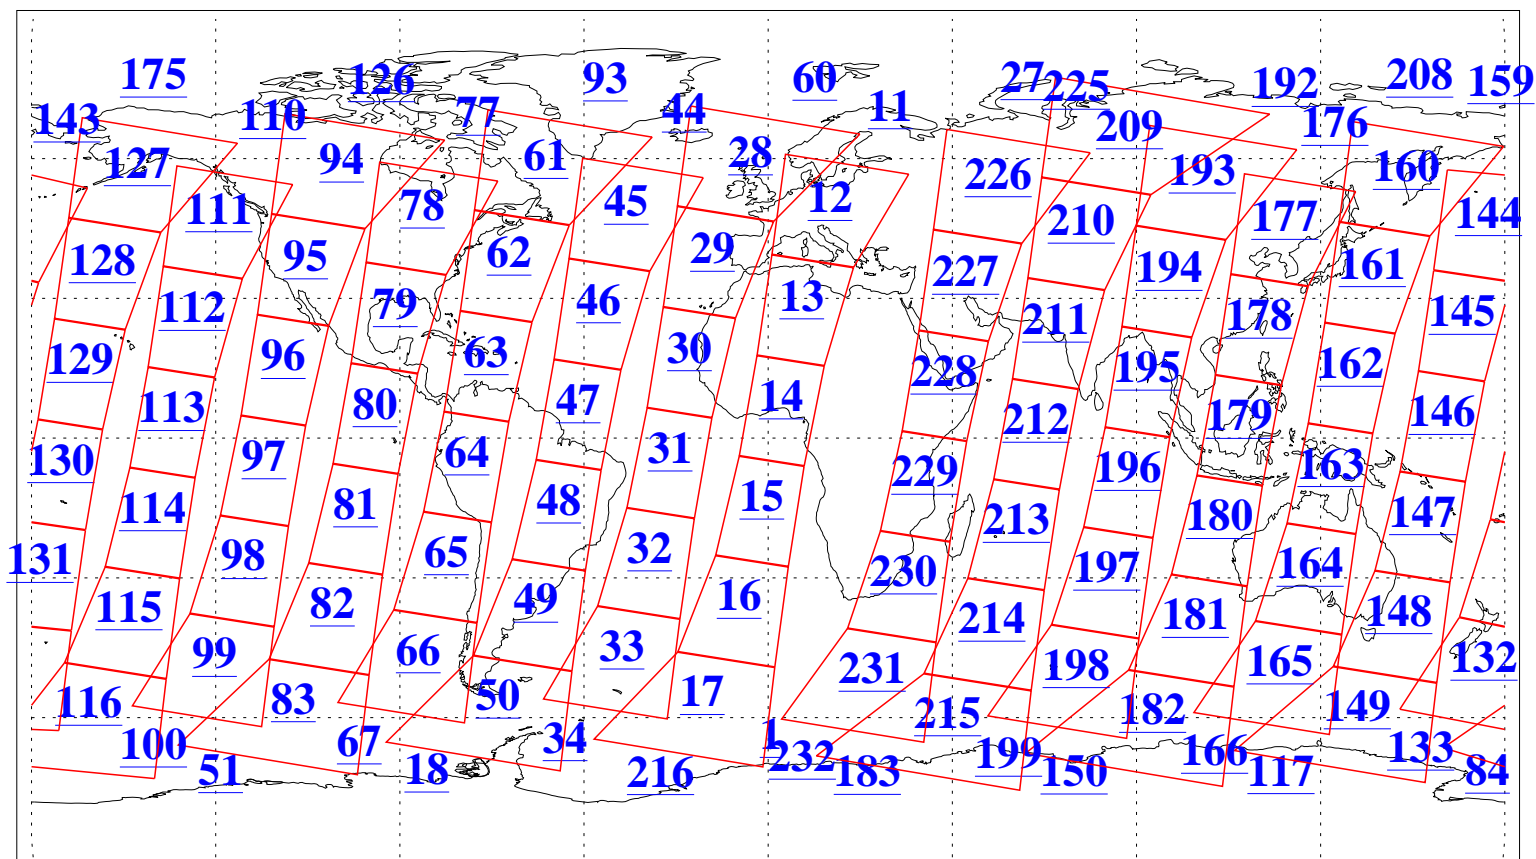

L1B Availability
AMSU Granules: 240
HSB Granules: 0
AIRS Granules: 240

13 Oct 2020
DoY 287
Aqua Day 6737
Granules: 1 to 120

Granules: 121 to 240

Legend: AMSU Available, HSB Available, AIRS Available

L1B Availability
AMSU Granules: 240
HSB Granules: 0
AIRS Granules: 240

13 Oct 2020
DoY 287
Aqua Day 6737

Ascending Granules

Descending Granules

Legend: AMSU Available, *HSB Available*, *AIRS Available*