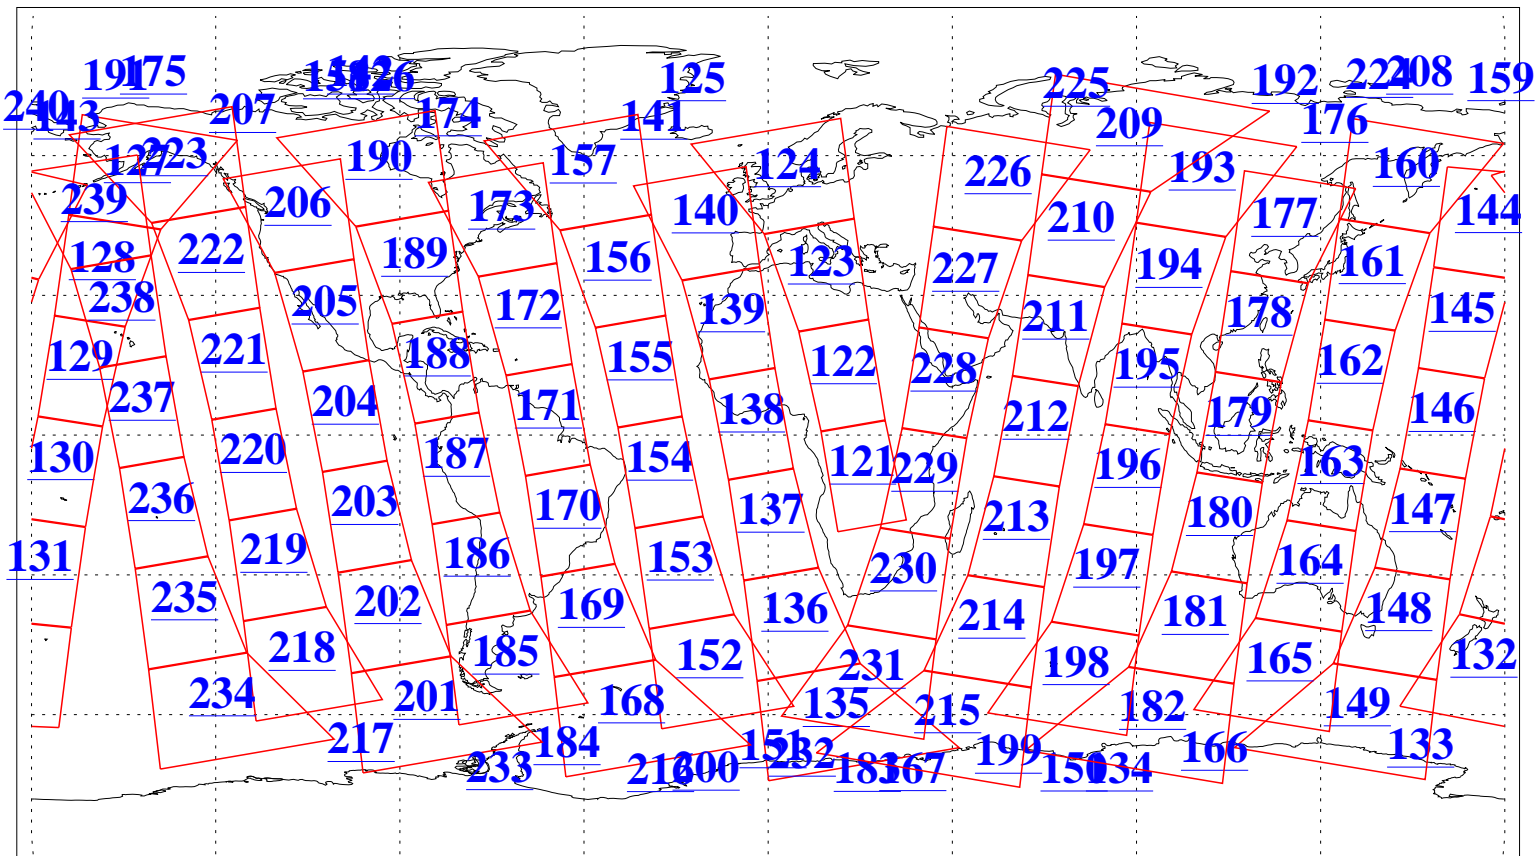

L1B Availability
AMSU Granules: 240
HSB Granules: 0
AIRS Granules: 240

13 Oct 2020
DoY 287
Aqua Day 6737
Granules: 1 to 120

Granules: 121 to 240

Legend: AMSU Available, HSB Available, AIRS Available

L1B Availability
AMSU Granules: 240
HSB Granules: 0
AIRS Granules: 240

13 Oct 2020
DoY 287
Aqua Day 6737

Ascending Granules

Descending Granules

Legend: AMSU Available, *HSB Available*, *AIRS Available*