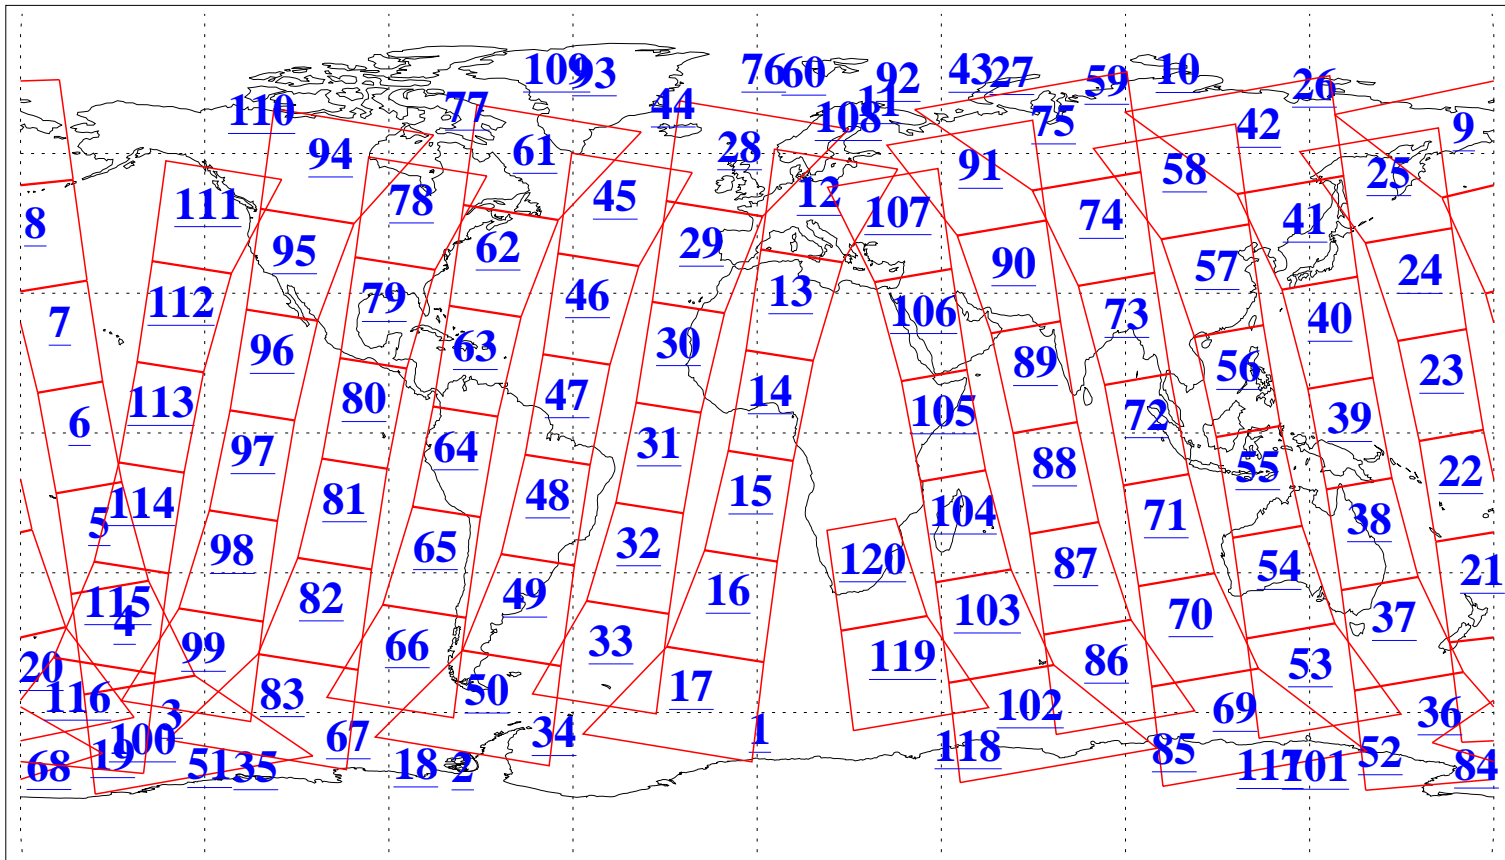

L1B Availability
AMSU Granules: 240
HSB Granules: 0
AIRS Granules: 240

13 Oct 2020
DoY 287
Aqua Day 6737
Granules: 1 to 120

Granules: 121 to 240

Legend: AMSU Available, HSB Available, AIRS Available

L1B Availability
AMSU Granules: 240
HSB Granules: 0
AIRS Granules: 240

13 Oct 2020
DoY 287
Aqua Day 6737

Ascending Granules

Descending Granules

Legend: AMSU Available, *HSB Available*, *AIRS Available*