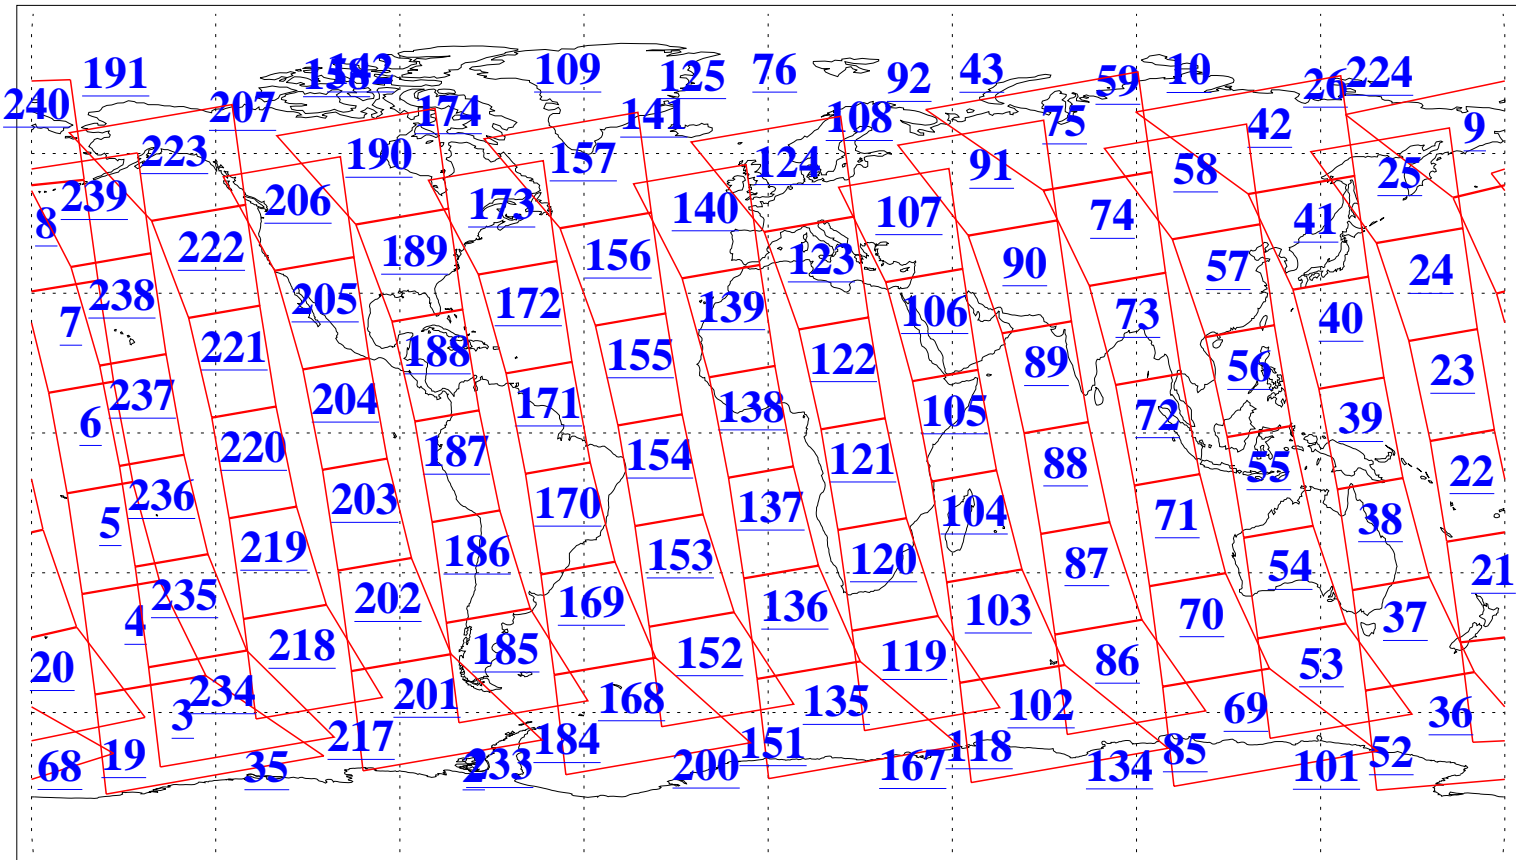

L1B Availability
AMSU Granules: 240
HSB Granules: 0
AIRS Granules: 240

13 Oct 2020
DoY 287
Aqua Day 6737
Granules: 1 to 120

Granules: 121 to 240

Legend: AMSU Available, HSB Available, AIRS Available

L1B Availability
AMSU Granules: 240
HSB Granules: 0
AIRS Granules: 240

13 Oct 2020
DoY 287
Aqua Day 6737

Ascending Granules

Descending Granules

Legend: AMSU Available, *HSB Available*, *AIRS Available*