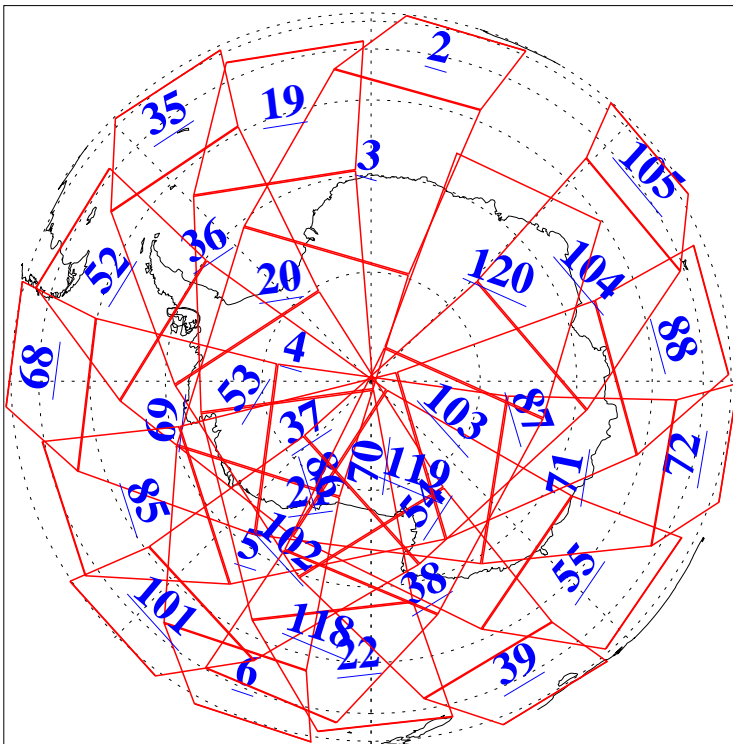

L1B Availability
 AMSU Granules: 240
 HSB Granules: 0
 AIRS Granules: 240

11 Oct 2020
 DoY 285
 Aqua Day 6735
 Granules: 1 to 120

Granules: 121 to 240

Legend: AMSU Available, *HSB Available*, *AIRS Available*

L1B Availability
 AMSU Granules: 240
 HSB Granules: 0
 AIRS Granules: 240

11 Oct 2020
 DoY 285
 Aqua Day 6735

Ascending Granules

Descending Granules

Legend: AMSU Available, *HSB Available*, *AIRS Available*

L1B Availability
 AMSU Granules: 240
 HSB Granules: 0
 AIRS Granules: 240

11 Oct 2020
 DoY 285
 Aqua Day 6735

Northern Hemisphere Granules

Southern Hemisphere Granules

Legend: AMSU Available, HSB Available, **AIRS Available**