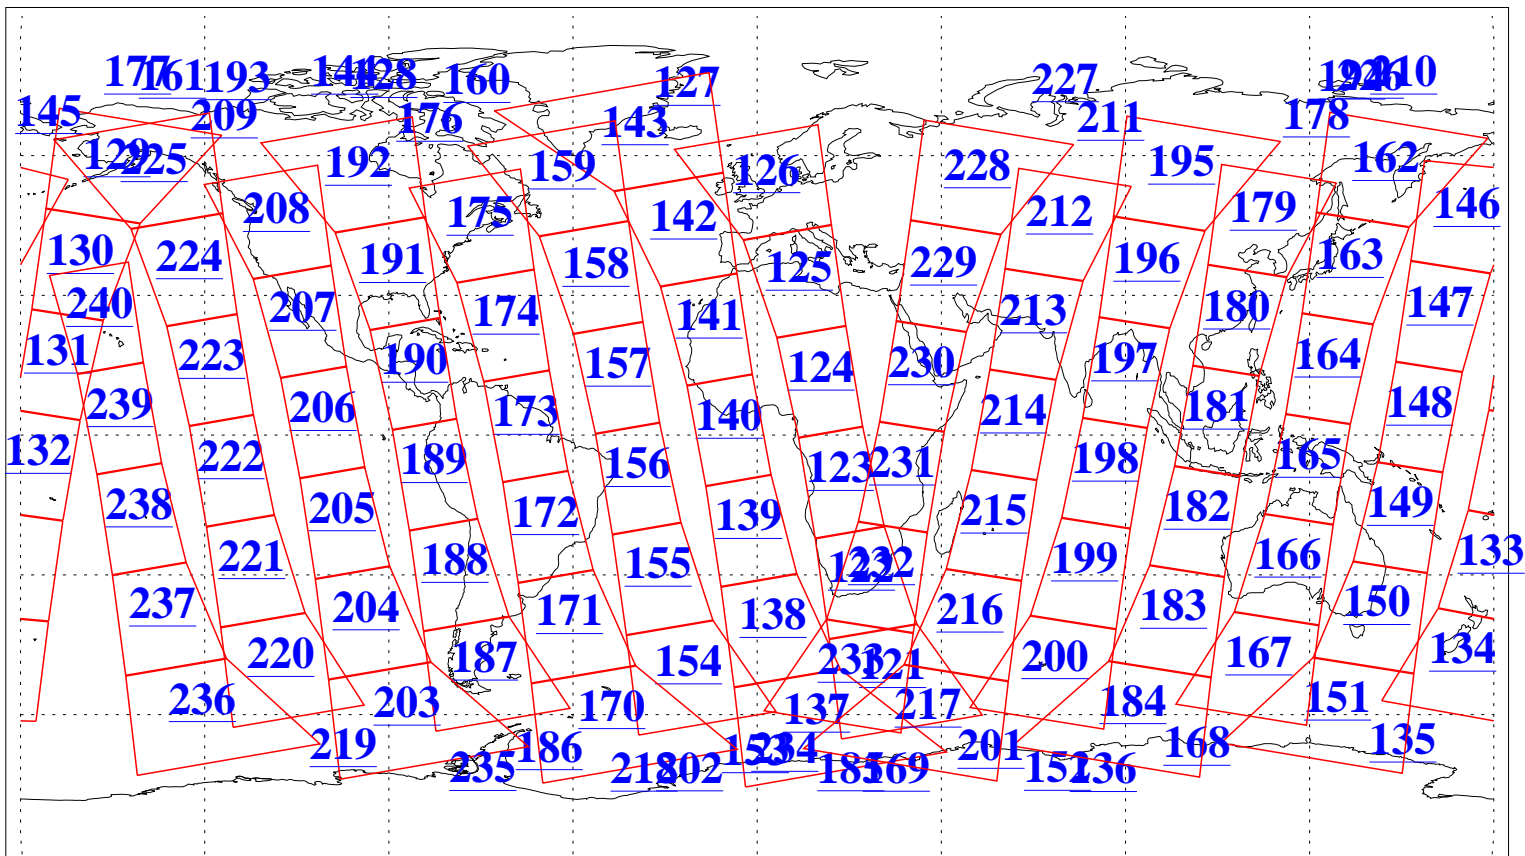

L1B Availability
 AMSU Granules: 240
 HSB Granules: 0
 AIRS Granules: 240

11 Oct 2020
 DoY 285
 Aqua Day 6735
 Granules: 1 to 120

Granules: 121 to 240

Legend: AMSU Available, *HSB Available*, *AIRS Available*

L1B Availability
 AMSU Granules: 240
 HSB Granules: 0
 AIRS Granules: 240

11 Oct 2020
 DoY 285
 Aqua Day 6735

Ascending Granules

Descending Granules

Legend: AMSU Available, *HSB Available*, *AIRS Available*

L1B Availability
 AMSU Granules: 240
 HSB Granules: 0
 AIRS Granules: 240

11 Oct 2020
 DoY 285
 Aqua Day 6735

Northern Hemisphere Granules

Southern Hemisphere Granules

Legend: AMSU Available, HSB Available, **AIRS Available**