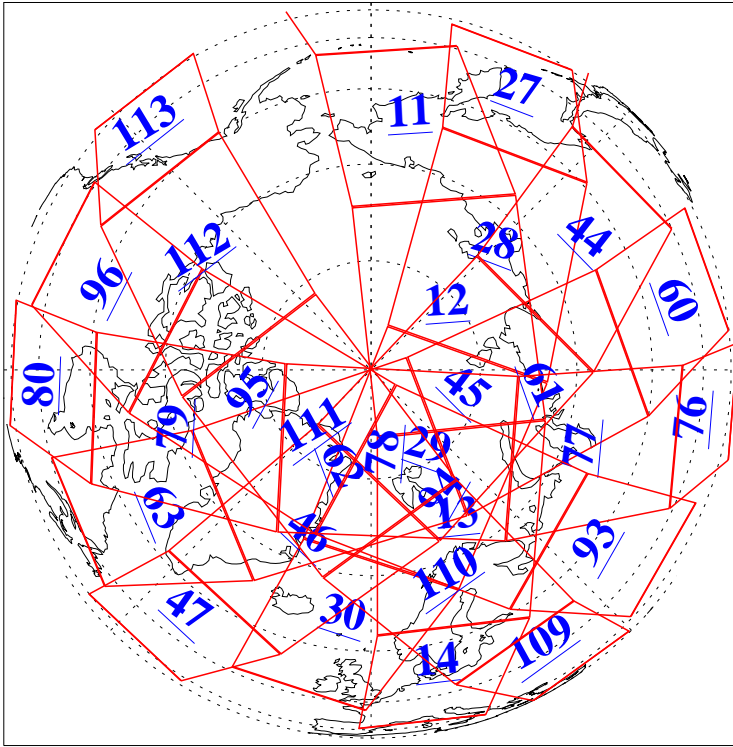

L1B Availability
 AMSU Granules: 240
 HSB Granules: 0
 AIRS Granules: 240

11 Oct 2020
 DoY 285
 Aqua Day 6735
 Granules: 1 to 120

Granules: 121 to 240

Legend: AMSU Available, *HSB Available*, *AIRS Available*

L1B Availability
 AMSU Granules: 240
 HSB Granules: 0
 AIRS Granules: 240

11 Oct 2020
 DoY 285
 Aqua Day 6735

Ascending Granules

Descending Granules

Legend: AMSU Available, *HSB Available*, *AIRS Available*

L1B Availability
 AMSU Granules: 240
 HSB Granules: 0
 AIRS Granules: 240

11 Oct 2020
 DoY 285
 Aqua Day 6735

Northern Hemisphere Granules

Southern Hemisphere Granules

Legend: AMSU Available, HSB Available, **AIRS Available**