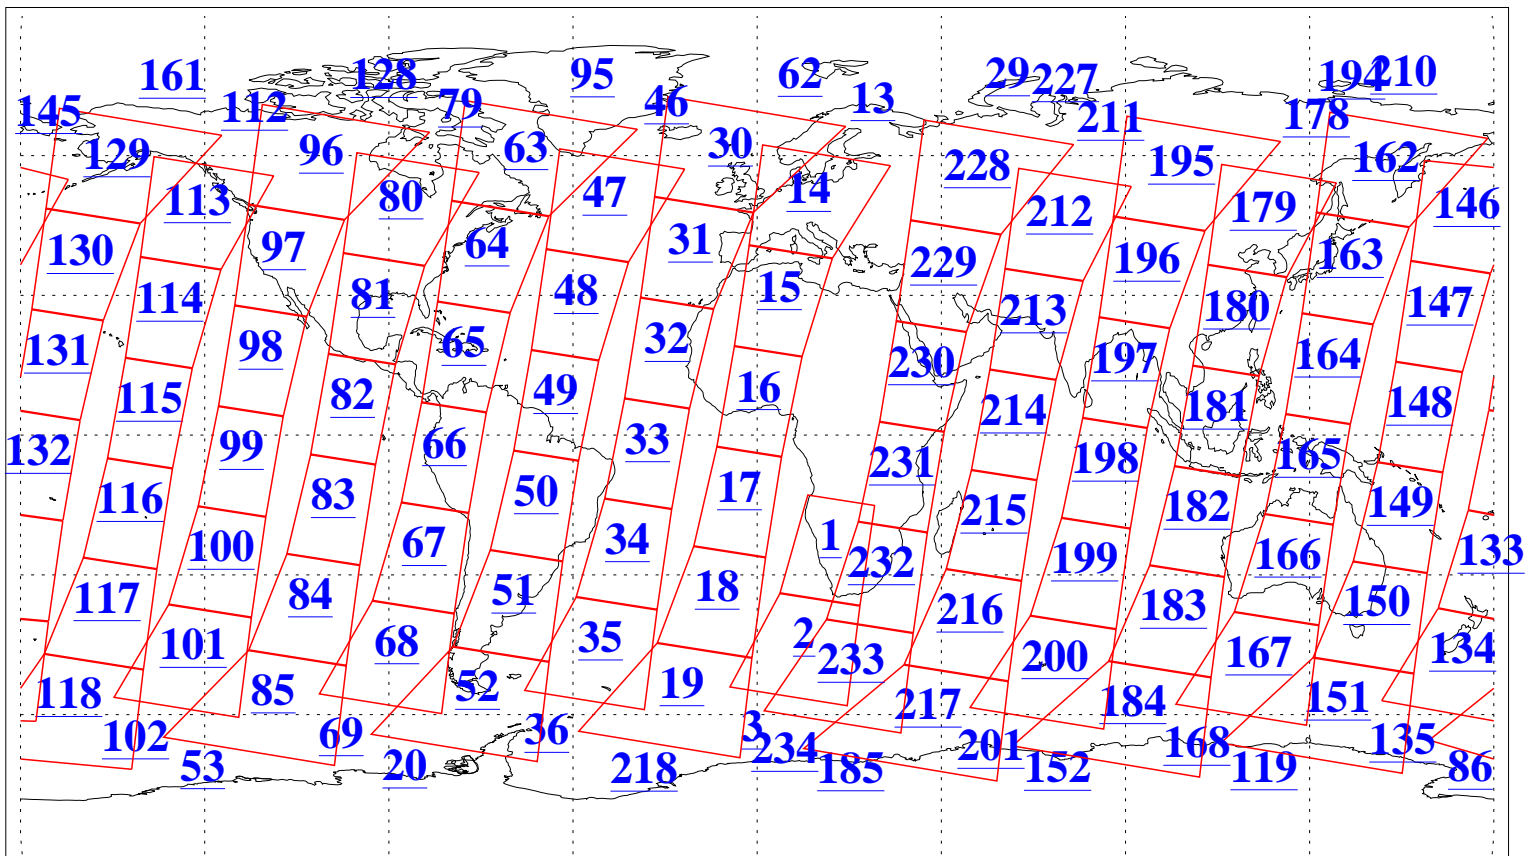

L1B Availability
 AMSU Granules: 240
 HSB Granules: 0
 AIRS Granules: 240

11 Oct 2020
 DoY 285
 Aqua Day 6735
 Granules: 1 to 120

Granules: 121 to 240

Legend: AMSU Available, *HSB Available*, *AIRS Available*

L1B Availability
 AMSU Granules: 240
 HSB Granules: 0
 AIRS Granules: 240

11 Oct 2020
 DoY 285
 Aqua Day 6735

Ascending Granules

Descending Granules

Legend: AMSU Available, *HSB Available*, *AIRS Available*

L1B Availability
 AMSU Granules: 240
 HSB Granules: 0
 AIRS Granules: 240

11 Oct 2020
 DoY 285
 Aqua Day 6735

Northern Hemisphere Granules

Southern Hemisphere Granules

Legend: AMSU Available, HSB Available, **AIRS Available**