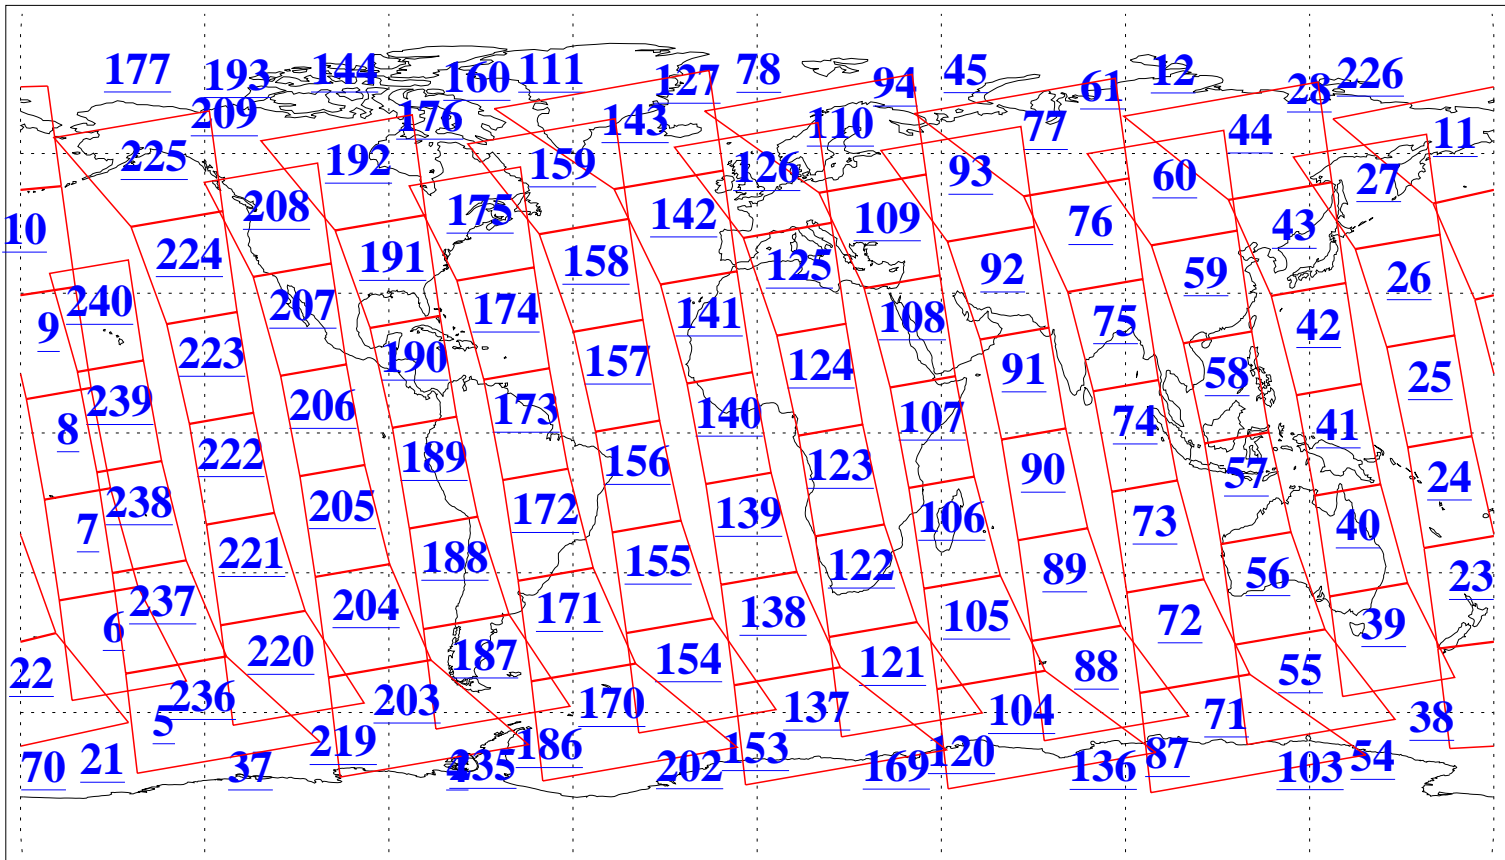

L1B Availability
 AMSU Granules: 240
 HSB Granules: 0
 AIRS Granules: 240

11 Oct 2020
 DoY 285
 Aqua Day 6735
 Granules: 1 to 120

Granules: 121 to 240

Legend: AMSU Available, *HSB Available*, *AIRS Available*

L1B Availability
 AMSU Granules: 240
 HSB Granules: 0
 AIRS Granules: 240

11 Oct 2020
 DoY 285
 Aqua Day 6735

Ascending Granules

Descending Granules

Legend: AMSU Available, *HSB Available*, *AIRS Available*

L1B Availability
 AMSU Granules: 240
 HSB Granules: 0
 AIRS Granules: 240

11 Oct 2020
 DoY 285
 Aqua Day 6735

Northern Hemisphere Granules

Southern Hemisphere Granules

Legend: AMSU Available, HSB Available, **AIRS Available**