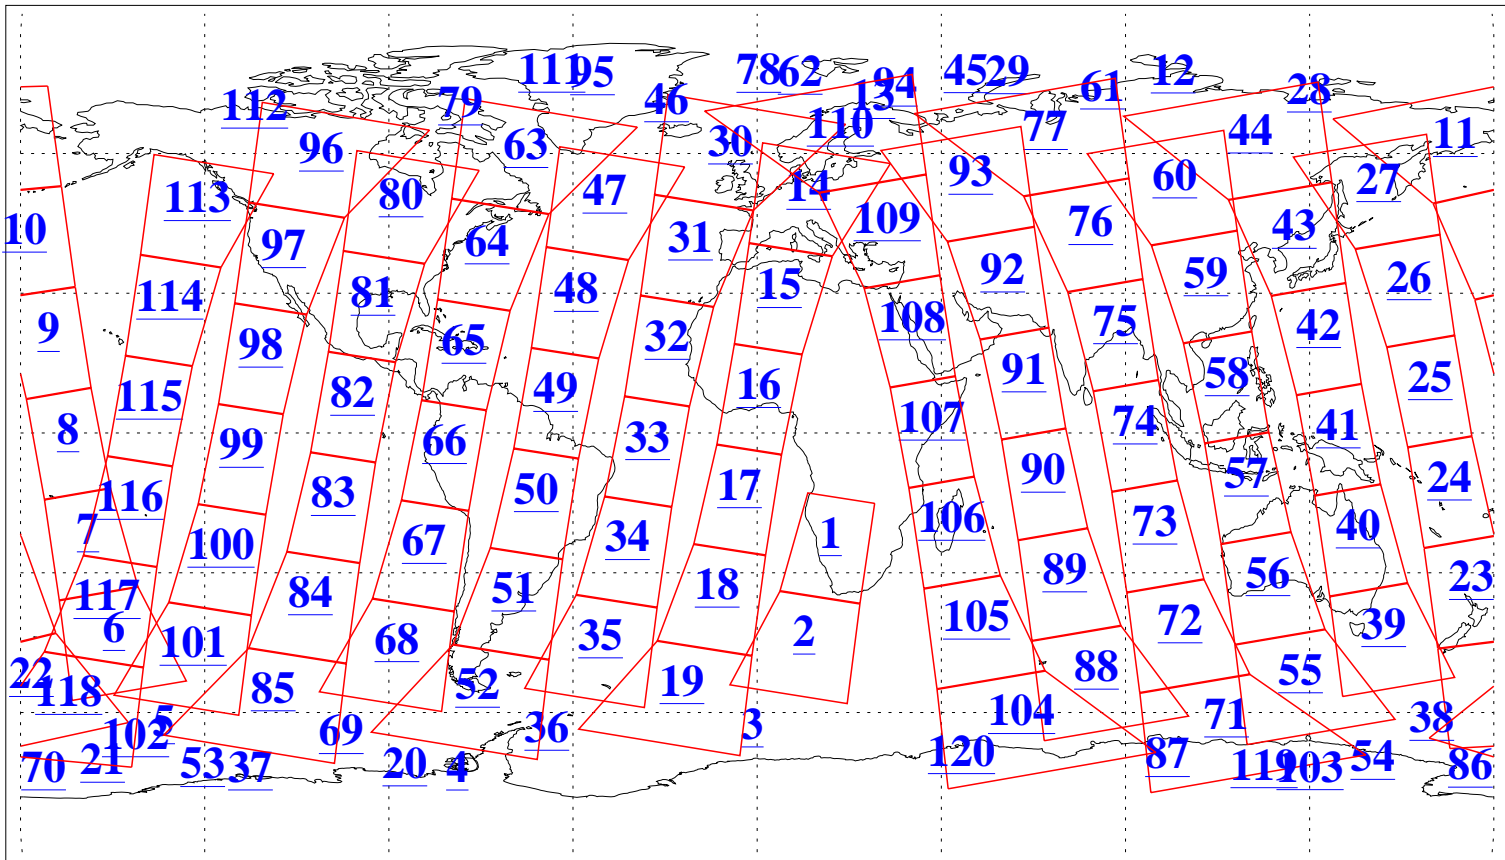

L1B Availability
 AMSU Granules: 240
 HSB Granules: 0
 AIRS Granules: 240

11 Oct 2020
 DoY 285
 Aqua Day 6735
 Granules: 1 to 120

Granules: 121 to 240

Legend: AMSU Available, *HSB Available*, *AIRS Available*

L1B Availability
 AMSU Granules: 240
 HSB Granules: 0
 AIRS Granules: 240

11 Oct 2020
 DoY 285
 Aqua Day 6735

Ascending Granules

Descending Granules

Legend: AMSU Available, *HSB Available*, *AIRS Available*

L1B Availability
 AMSU Granules: 240
 HSB Granules: 0
 AIRS Granules: 240

11 Oct 2020
 DoY 285
 Aqua Day 6735

Northern Hemisphere Granules

Southern Hemisphere Granules

Legend: AMSU Available, HSB Available, **AIRS Available**