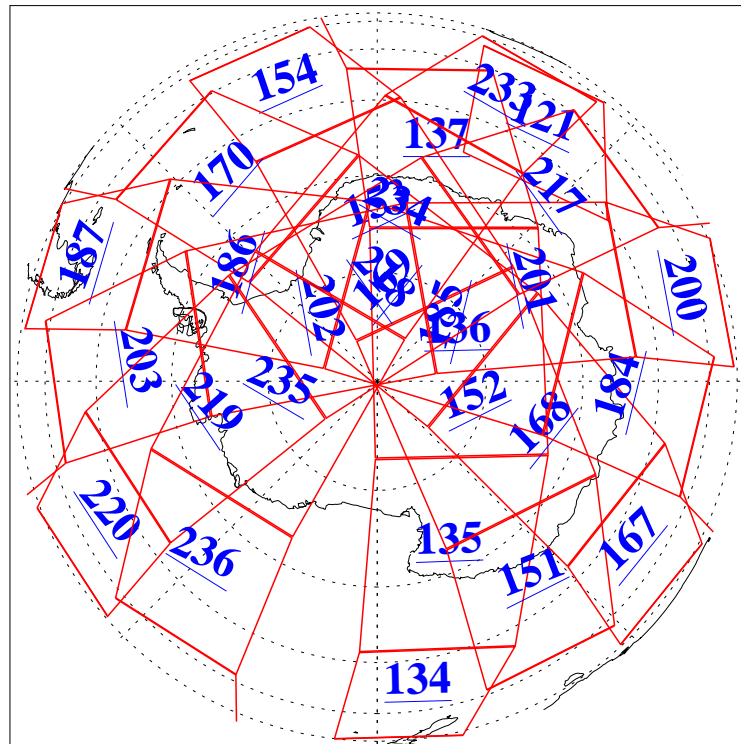

L1B Availability
 AMSU Granules: 240
 HSB Granules: 0
 AIRS Granules: 240

11 Oct 2020
 DoY 285
 Aqua Day 6735
 Granules: 1 to 120

Granules: 121 to 240

Legend: AMSU Available, *HSB Available*, *AIRS Available*

L1B Availability
 AMSU Granules: 240
 HSB Granules: 0
 AIRS Granules: 240

11 Oct 2020
 DoY 285
 Aqua Day 6735

Ascending Granules

Descending Granules

Legend: AMSU Available, *HSB Available*, *AIRS Available*

L1B Availability
 AMSU Granules: 240
 HSB Granules: 0
 AIRS Granules: 240

11 Oct 2020
 DoY 285
 Aqua Day 6735

Northern Hemisphere Granules

Southern Hemisphere Granules

Legend: AMSU Available, HSB Available, **AIRS Available**