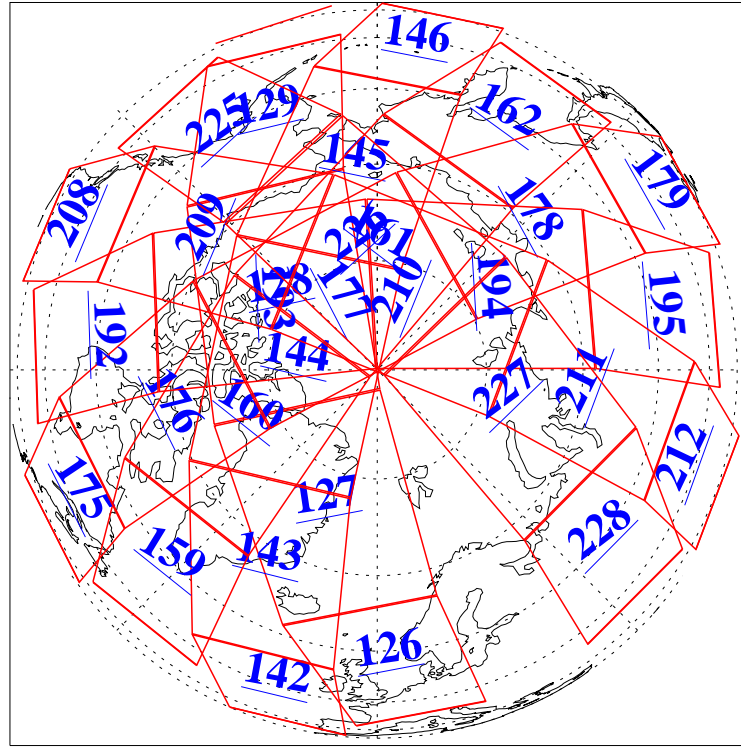

L1B Availability
 AMSU Granules: 240
 HSB Granules: 0
 AIRS Granules: 240

11 Oct 2020
 DoY 285
 Aqua Day 6735
 Granules: 1 to 120

Granules: 121 to 240

Legend: AMSU Available, *HSB Available*, *AIRS Available*

L1B Availability
 AMSU Granules: 240
 HSB Granules: 0
 AIRS Granules: 240

11 Oct 2020
 DoY 285
 Aqua Day 6735

Ascending Granules

Descending Granules

Legend: AMSU Available, *HSB Available*, *AIRS Available*

L1B Availability
 AMSU Granules: 240
 HSB Granules: 0
 AIRS Granules: 240

11 Oct 2020
 DoY 285
 Aqua Day 6735

Northern Hemisphere Granules

Southern Hemisphere Granules

Legend: AMSU Available, HSB Available, **AIRS Available**