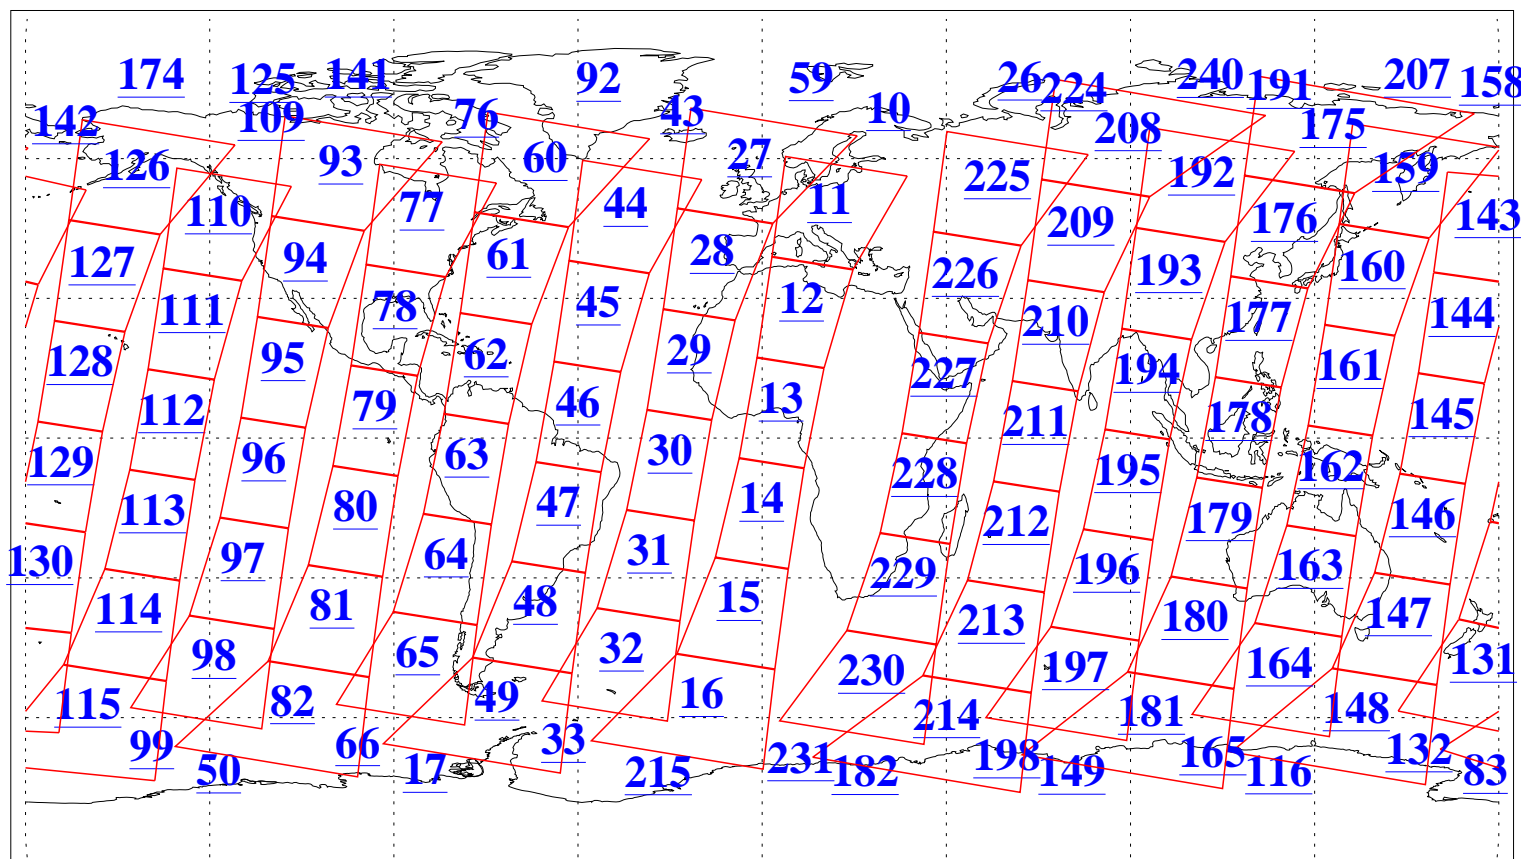

L1B Availability
AMSU Granules: 240
HSB Granules: 0
AIRS Granules: 240

6 Oct 2020
DoY 280
Aqua Day 6730
Granules: 1 to 120

Granules: 121 to 240

Legend: AMSU Available, *HSB Available*, *AIRS Available*

L1B Availability
 AMSU Granules: 240
 HSB Granules: 0
 AIRS Granules: 240

6 Oct 2020
 DoY 280
 Aqua Day 6730

Ascending Granules

Descending Granules

Legend: AMSU Available, *HSB Available*, *AIRS Available*

L1B Availability
 AMSU Granules: 240
 HSB Granules: 0
 AIRS Granules: 240

6 Oct 2020
 DoY 280
 Aqua Day 6730

Northern Hemisphere Granules

Southern Hemisphere Granules

Legend: AMSU Available, HSB Available, **AIRS Available**