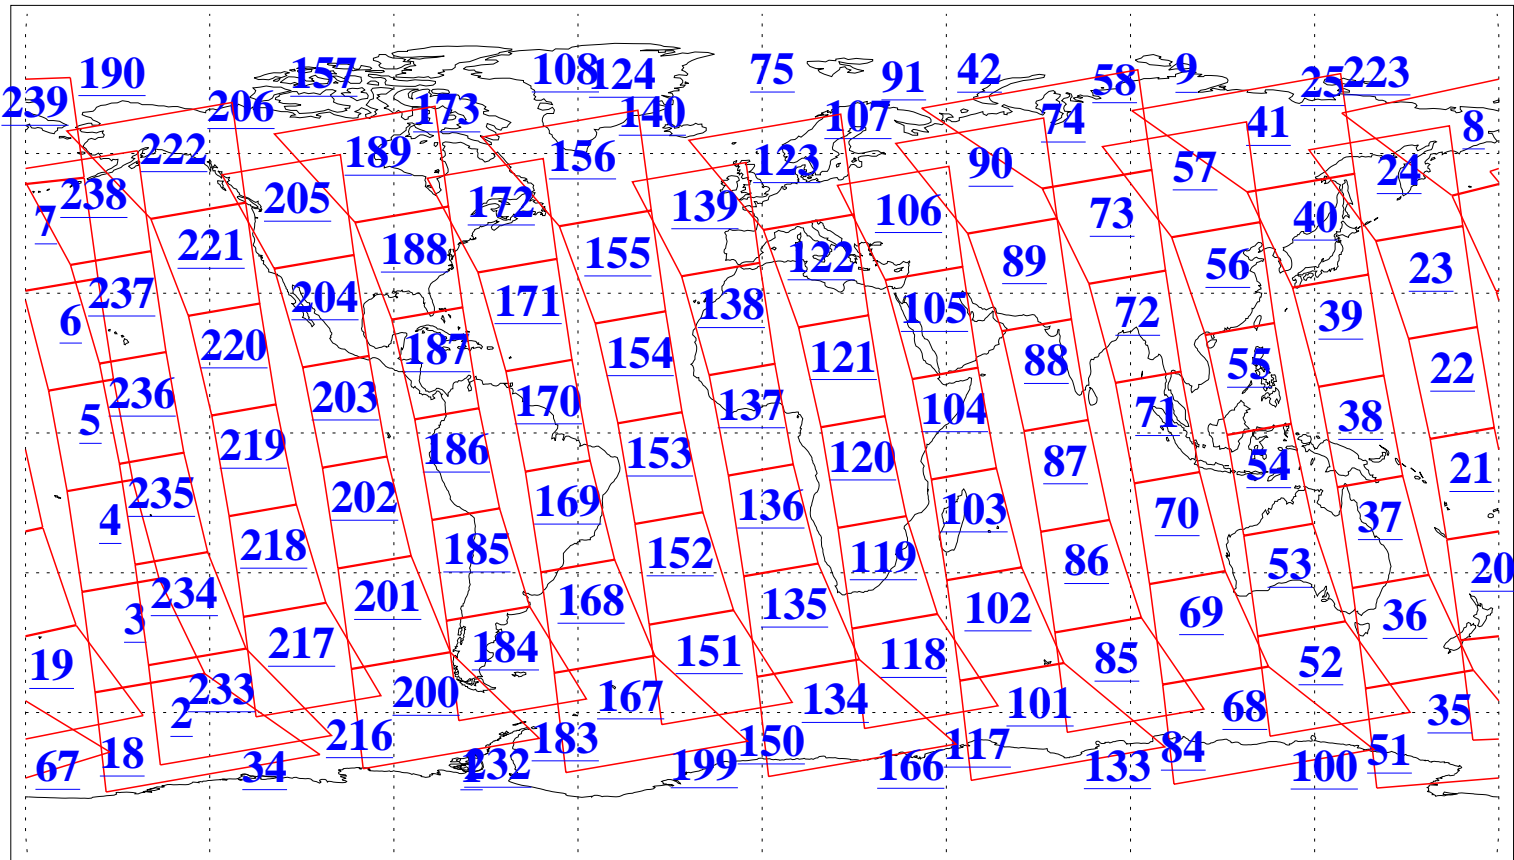

L1B Availability
AMSU Granules: 240
HSB Granules: 0
AIRS Granules: 240

6 Oct 2020
DoY 280
Aqua Day 6730
Granules: 1 to 120

Granules: 121 to 240

Legend: AMSU Available, *HSB Available*, *AIRS Available*

L1B Availability
 AMSU Granules: 240
 HSB Granules: 0
 AIRS Granules: 240

6 Oct 2020
 DoY 280
 Aqua Day 6730

Ascending Granules

Descending Granules

Legend: AMSU Available, *HSB Available*, *AIRS Available*

L1B Availability
 AMSU Granules: 240
 HSB Granules: 0
 AIRS Granules: 240

6 Oct 2020
 DoY 280
 Aqua Day 6730

Northern Hemisphere Granules

Southern Hemisphere Granules

Legend: AMSU Available, HSB Available, **AIRS Available**