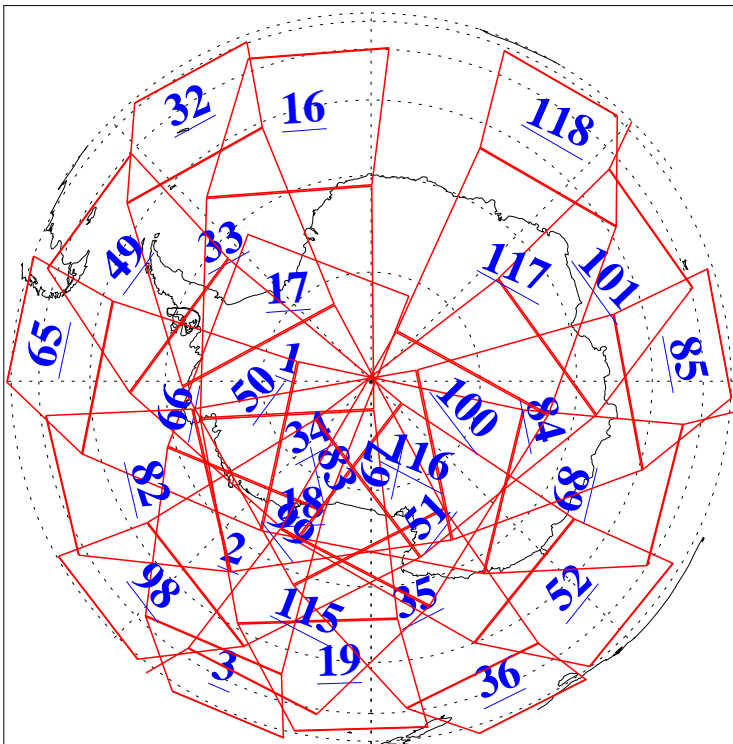

L1B Availability
AMSU Granules: 240
HSB Granules: 0
AIRS Granules: 240

6 Oct 2020
DoY 280
Aqua Day 6730
Granules: 1 to 120

Granules: 121 to 240

Legend: AMSU Available, *HSB Available*, *AIRS Available*

L1B Availability
 AMSU Granules: 240
 HSB Granules: 0
 AIRS Granules: 240

6 Oct 2020
 DoY 280
 Aqua Day 6730

Ascending Granules

Descending Granules

Legend: AMSU Available, *HSB Available*, *AIRS Available*

L1B Availability
 AMSU Granules: 240
 HSB Granules: 0
 AIRS Granules: 240

6 Oct 2020
 DoY 280
 Aqua Day 6730

Northern Hemisphere Granules

Southern Hemisphere Granules

Legend: AMSU Available, HSB Available, **AIRS Available**