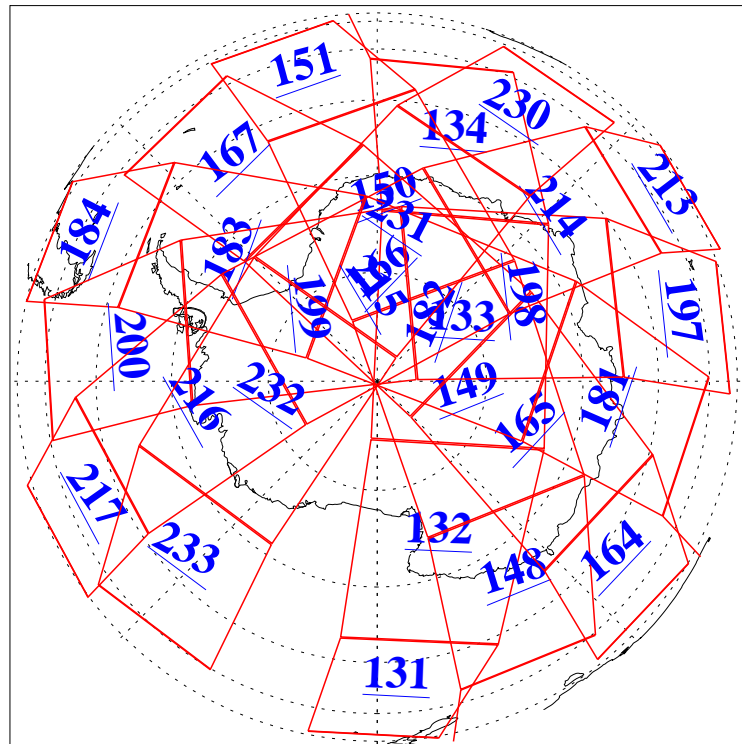

L1B Availability
AMSU Granules: 240
HSB Granules: 0
AIRS Granules: 240

6 Oct 2020
DoY 280
Aqua Day 6730
Granules: 1 to 120

Granules: 121 to 240

Legend: AMSU Available, *HSB Available*, *AIRS Available*

L1B Availability
 AMSU Granules: 240
 HSB Granules: 0
 AIRS Granules: 240

6 Oct 2020
 DoY 280
 Aqua Day 6730

Ascending Granules

Descending Granules

Legend: AMSU Available, *HSB Available*, *AIRS Available*

L1B Availability
 AMSU Granules: 240
 HSB Granules: 0
 AIRS Granules: 240

6 Oct 2020
 DoY 280
 Aqua Day 6730

Northern Hemisphere Granules

Southern Hemisphere Granules

Legend: AMSU Available, HSB Available, **AIRS Available**