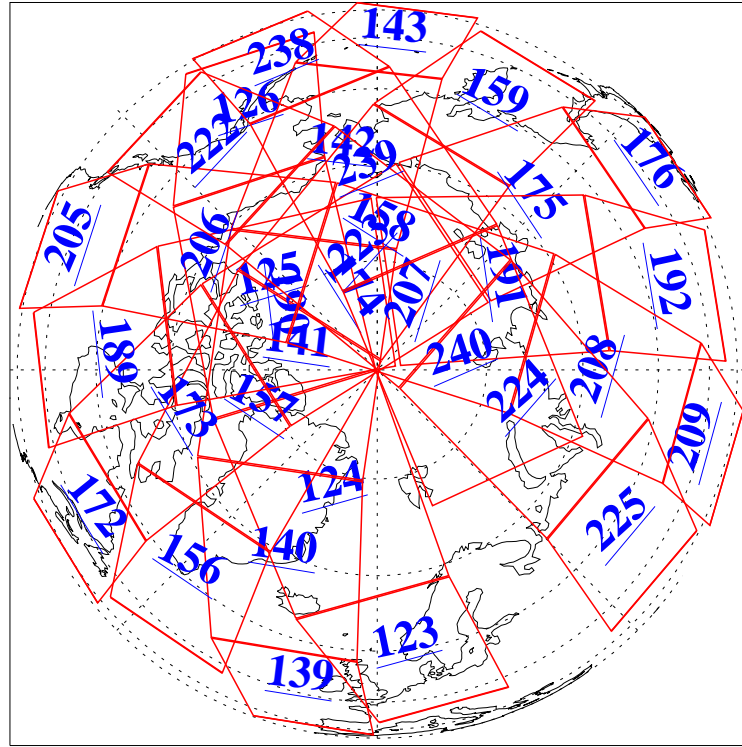

L1B Availability
AMSU Granules: 240
HSB Granules: 0
AIRS Granules: 240

6 Oct 2020
DoY 280
Aqua Day 6730
Granules: 1 to 120

Granules: 121 to 240

Legend: AMSU Available, *HSB Available*, *AIRS Available*

L1B Availability
 AMSU Granules: 240
 HSB Granules: 0
 AIRS Granules: 240

6 Oct 2020
 DoY 280
 Aqua Day 6730

Ascending Granules

Descending Granules

Legend: AMSU Available, *HSB Available*, *AIRS Available*

L1B Availability
 AMSU Granules: 240
 HSB Granules: 0
 AIRS Granules: 240

6 Oct 2020
 DoY 280
 Aqua Day 6730

Northern Hemisphere Granules

Southern Hemisphere Granules

Legend: AMSU Available, HSB Available, **AIRS Available**