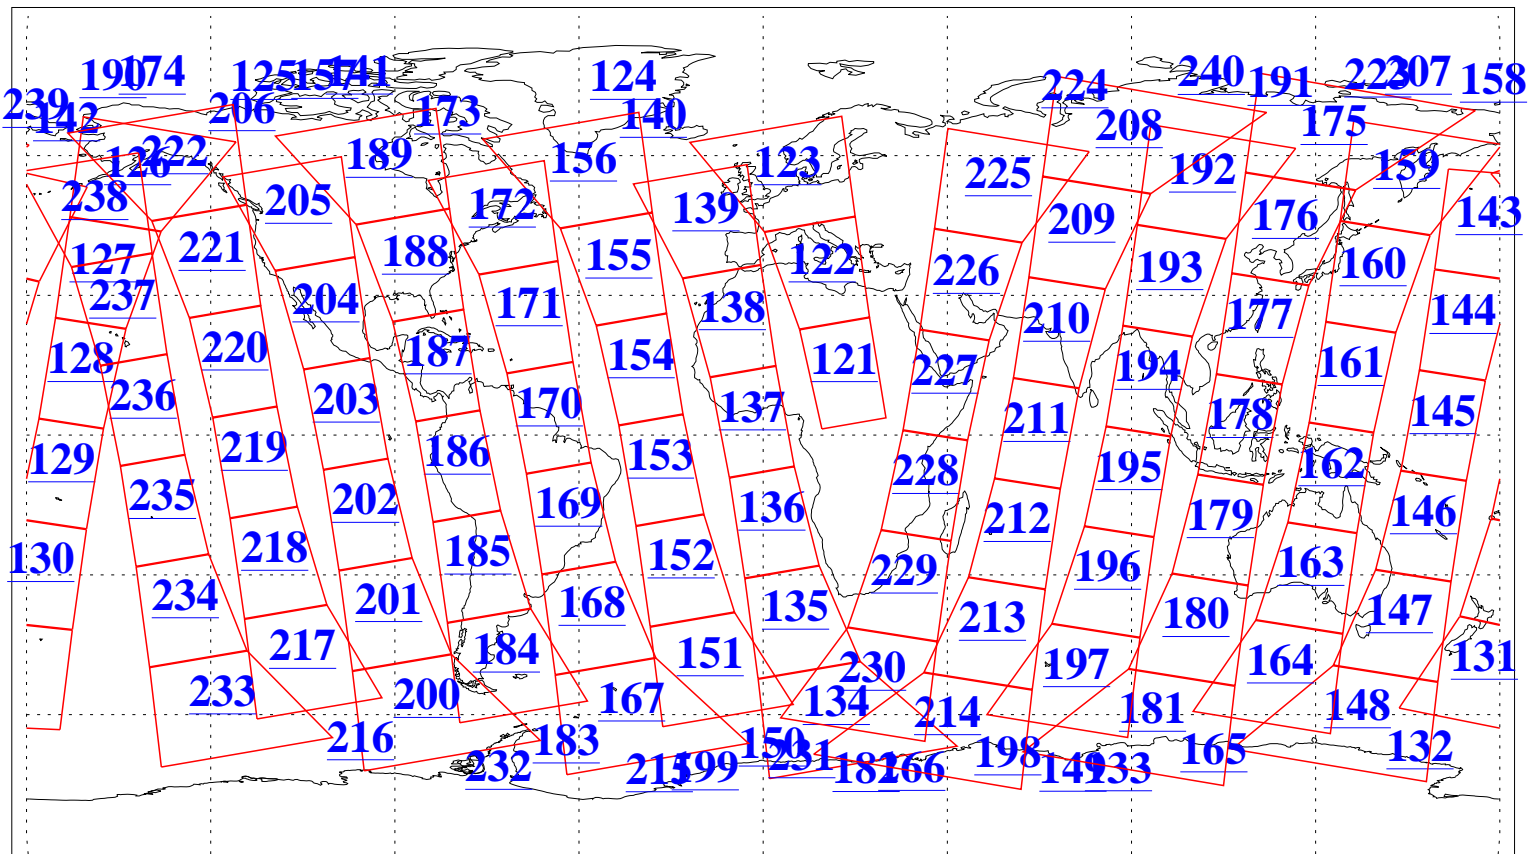

L1B Availability
AMSU Granules: 240
HSB Granules: 0
AIRS Granules: 240

6 Oct 2020
DoY 280
Aqua Day 6730
Granules: 1 to 120

Granules: 121 to 240

Legend: AMSU Available, *HSB Available*, *AIRS Available*

L1B Availability
 AMSU Granules: 240
 HSB Granules: 0
 AIRS Granules: 240

6 Oct 2020
 DoY 280
 Aqua Day 6730

Ascending Granules

Descending Granules

Legend: AMSU Available, *HSB Available*, *AIRS Available*

L1B Availability
 AMSU Granules: 240
 HSB Granules: 0
 AIRS Granules: 240

6 Oct 2020
 DoY 280
 Aqua Day 6730

Northern Hemisphere Granules

Southern Hemisphere Granules

Legend: AMSU Available, HSB Available, **AIRS Available**