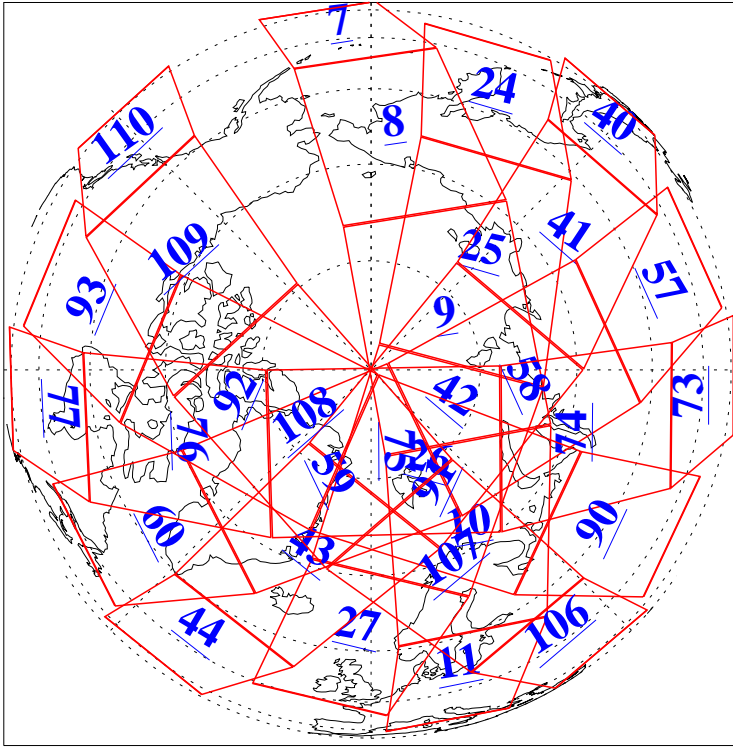

L1B Availability
AMSU Granules: 240
HSB Granules: 0
AIRS Granules: 240

6 Oct 2020
DoY 280
Aqua Day 6730
Granules: 1 to 120

Granules: 121 to 240

Legend: AMSU Available, *HSB Available*, *AIRS Available*

L1B Availability
 AMSU Granules: 240
 HSB Granules: 0
 AIRS Granules: 240

6 Oct 2020
 DoY 280
 Aqua Day 6730

Ascending Granules

Descending Granules

Legend: AMSU Available, *HSB Available*, *AIRS Available*

L1B Availability
 AMSU Granules: 240
 HSB Granules: 0
 AIRS Granules: 240

6 Oct 2020
 DoY 280
 Aqua Day 6730

Northern Hemisphere Granules

Southern Hemisphere Granules

Legend: AMSU Available, HSB Available, **AIRS Available**