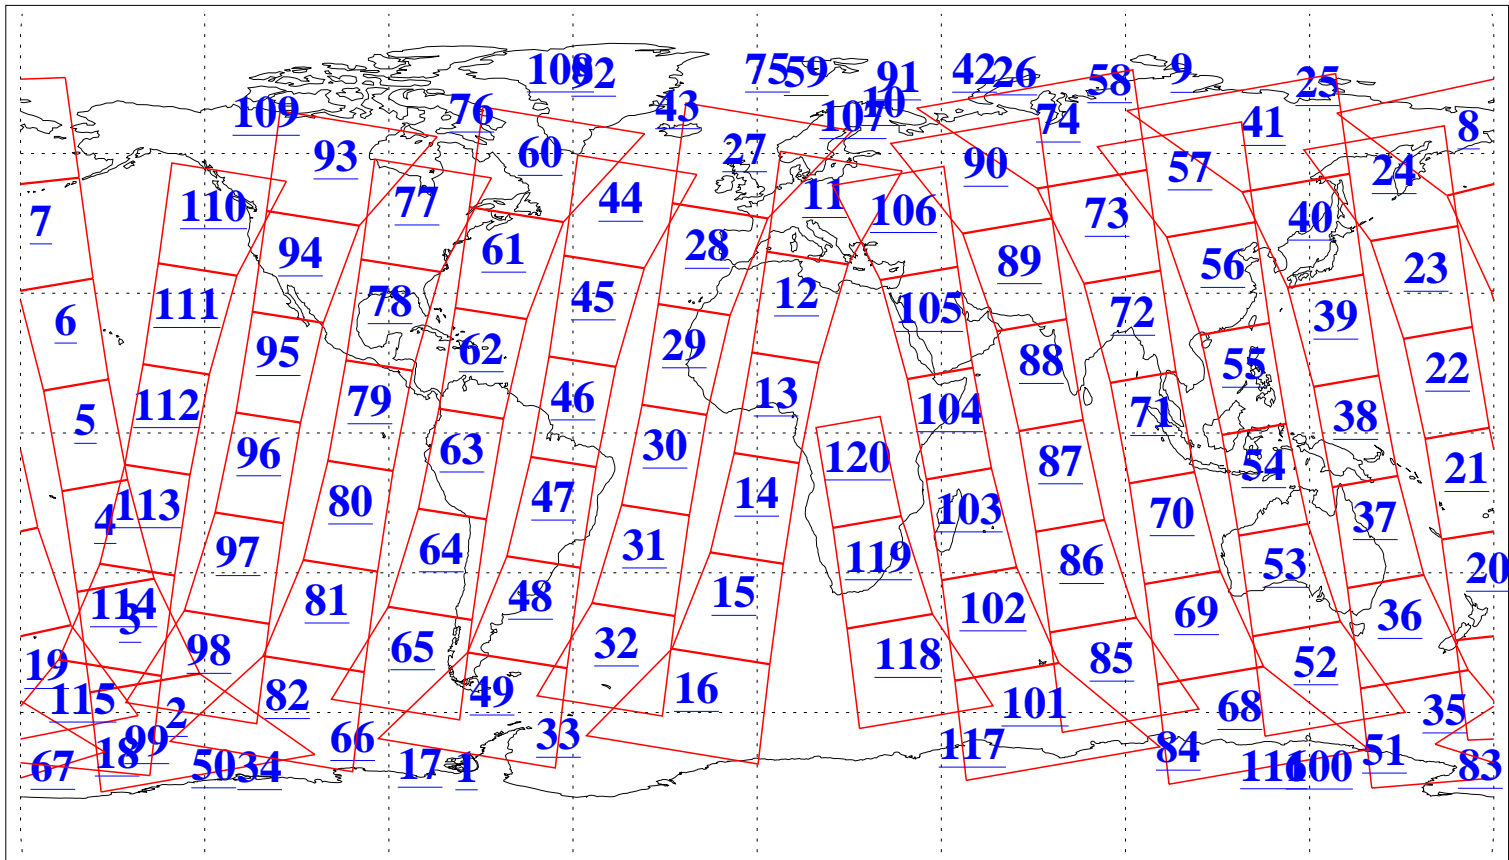

L1B Availability
AMSU Granules: 240
HSB Granules: 0
AIRS Granules: 240

6 Oct 2020
DoY 280
Aqua Day 6730
Granules: 1 to 120

Granules: 121 to 240

Legend: AMSU Available, *HSB Available*, *AIRS Available*

L1B Availability
 AMSU Granules: 240
 HSB Granules: 0
 AIRS Granules: 240

6 Oct 2020
 DoY 280
 Aqua Day 6730

Ascending Granules

Descending Granules

Legend: AMSU Available, *HSB Available*, *AIRS Available*

L1B Availability
 AMSU Granules: 240
 HSB Granules: 0
 AIRS Granules: 240

6 Oct 2020
 DoY 280
 Aqua Day 6730

Northern Hemisphere Granules

Southern Hemisphere Granules

Legend: AMSU Available, HSB Available, **AIRS Available**