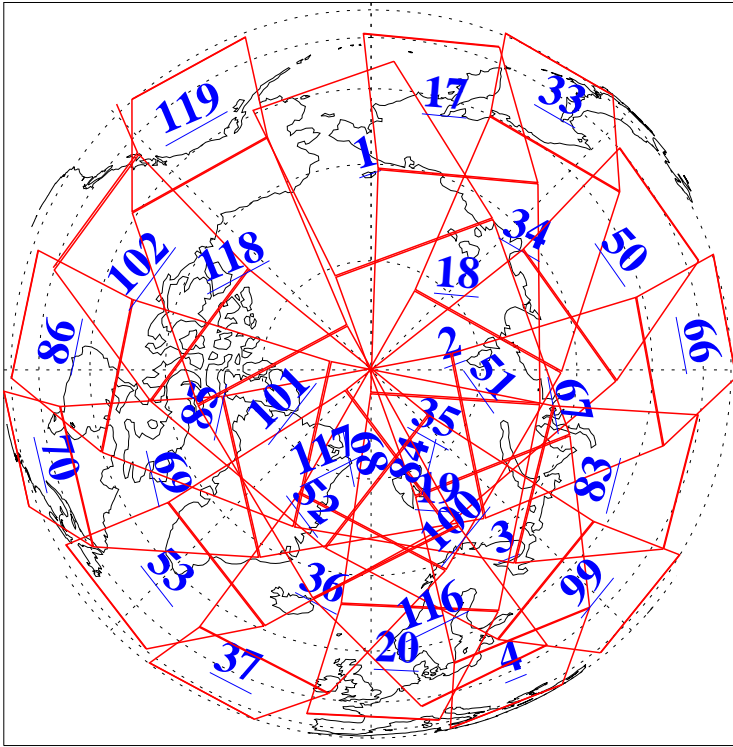

L1B Availability
AMSU Granules: 240
HSB Granules: 0
AIRS Granules: 240

5 Oct 2020
DoY 279
Aqua Day 6729
Granules: 1 to 120

Granules: 121 to 240

Legend: AMSU Available, HSB Available, AIRS Available

L1B Availability
 AMSU Granules: 240
 HSB Granules: 0
 AIRS Granules: 240

5 Oct 2020
 DoY 279
 Aqua Day 6729

Ascending Granules

Descending Granules

Legend: AMSU Available, *HSB Available*, *AIRS Available*

L1B Availability
 AMSU Granules: 240
 HSB Granules: 0
 AIRS Granules: 240

5 Oct 2020
 DoY 279
 Aqua Day 6729

Northern Hemisphere Granules

Southern Hemisphere Granules

Legend: AMSU Available, HSB Available, AIRS Available