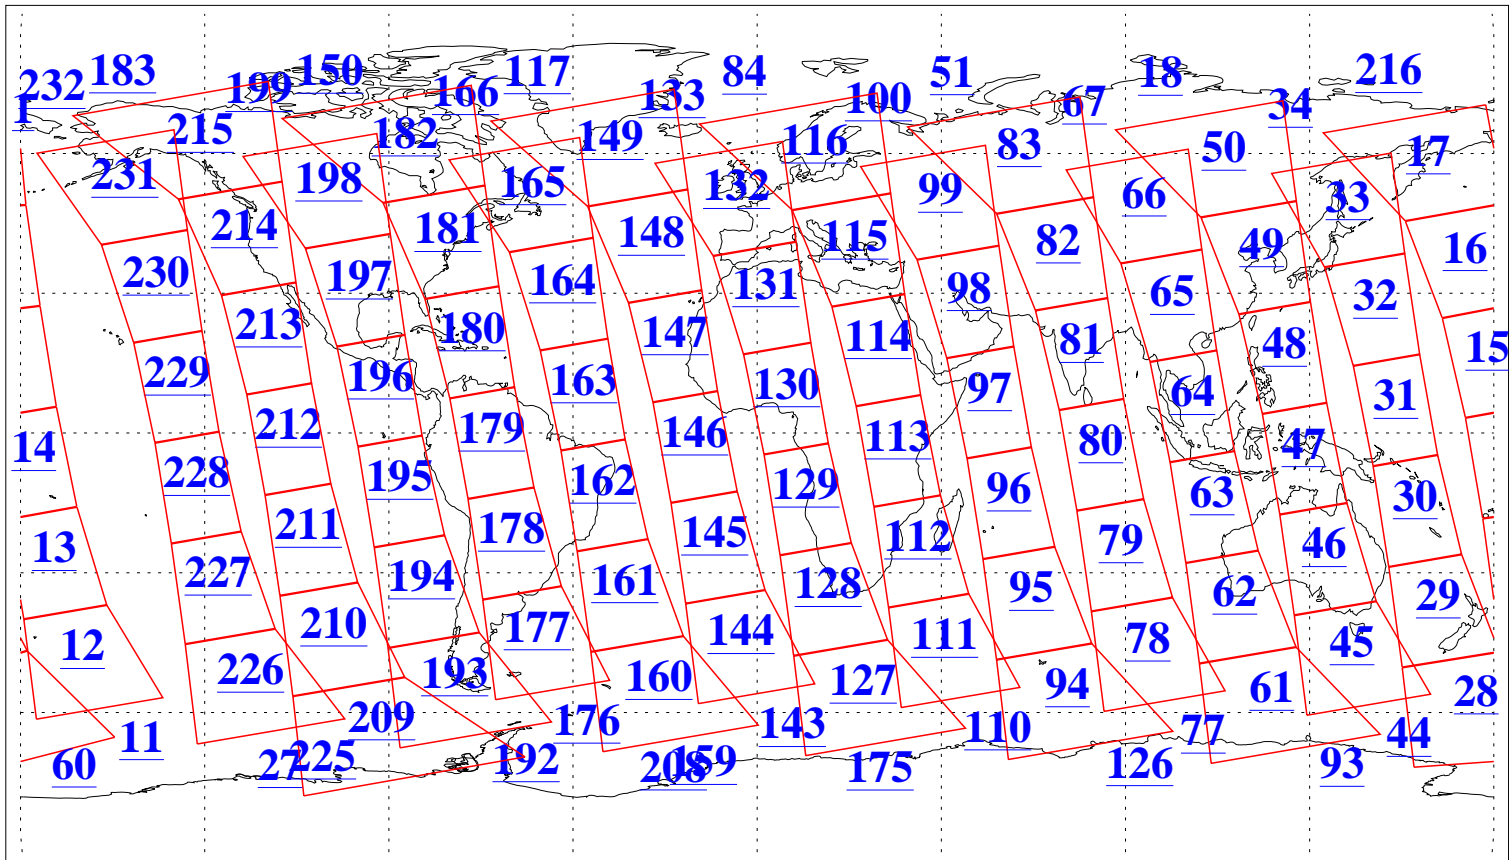

L1B Availability
AMSU Granules: 240
HSB Granules: 0
AIRS Granules: 240

5 Oct 2020
DoY 279
Aqua Day 6729
Granules: 1 to 120

Granules: 121 to 240

Legend: AMSU Available, HSB Available, AIRS Available

L1B Availability
 AMSU Granules: 240
 HSB Granules: 0
 AIRS Granules: 240

5 Oct 2020
 DoY 279
 Aqua Day 6729

Ascending Granules

Descending Granules

Legend: AMSU Available, *HSB Available*, *AIRS Available*

L1B Availability
 AMSU Granules: 240
 HSB Granules: 0
 AIRS Granules: 240

5 Oct 2020
 DoY 279
 Aqua Day 6729

Northern Hemisphere Granules

Southern Hemisphere Granules

Legend: AMSU Available, HSB Available, AIRS Available