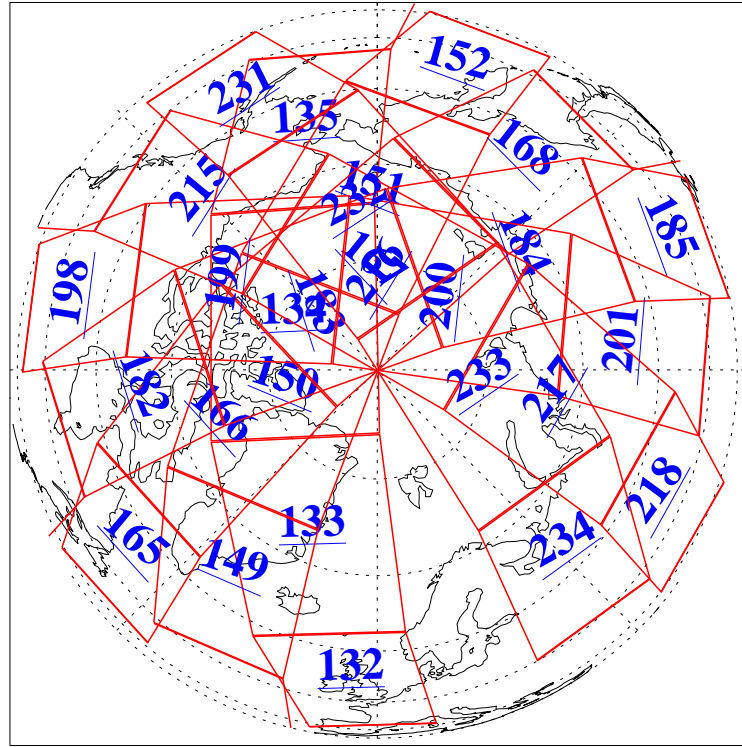

L1B Availability
AMSU Granules: 240
HSB Granules: 0
AIRS Granules: 240

5 Oct 2020
DoY 279
Aqua Day 6729

Northern Hemisphere Granules

Southern Hemisphere Granules