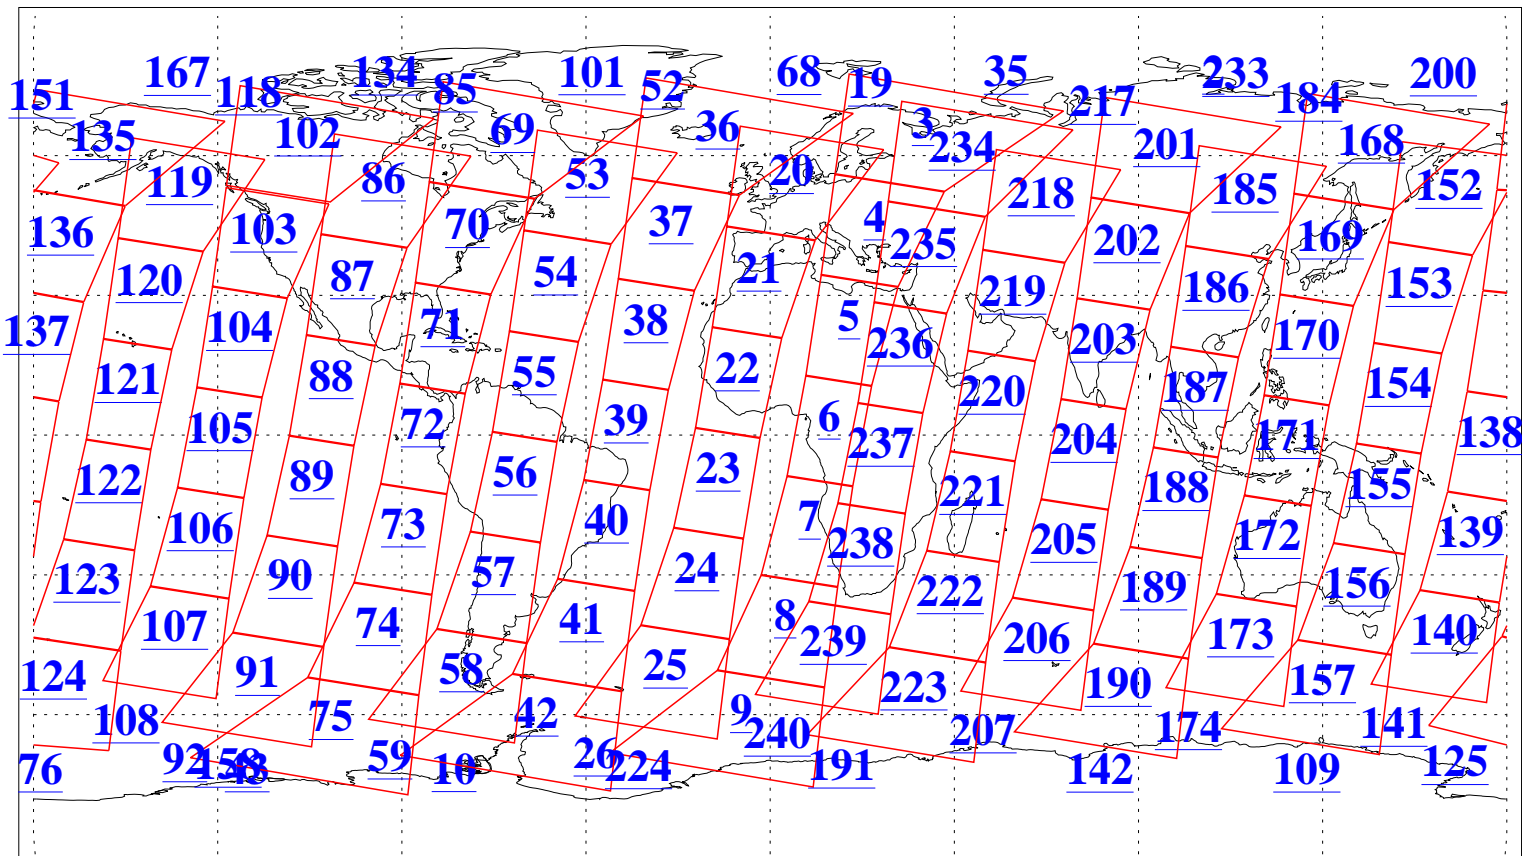

L1B Availability
AMSU Granules: 240
HSB Granules: 0
AIRS Granules: 240

5 Oct 2020
DoY 279
Aqua Day 6729
Granules: 1 to 120

Granules: 121 to 240

Legend: AMSU Available, HSB Available, AIRS Available

L1B Availability
 AMSU Granules: 240
 HSB Granules: 0
 AIRS Granules: 240

5 Oct 2020
 DoY 279
 Aqua Day 6729

Ascending Granules

Descending Granules

Legend: AMSU Available, *HSB Available*, *AIRS Available*

L1B Availability
 AMSU Granules: 240
 HSB Granules: 0
 AIRS Granules: 240

5 Oct 2020
 DoY 279
 Aqua Day 6729

Northern Hemisphere Granules

Southern Hemisphere Granules

Legend: AMSU Available, HSB Available, AIRS Available