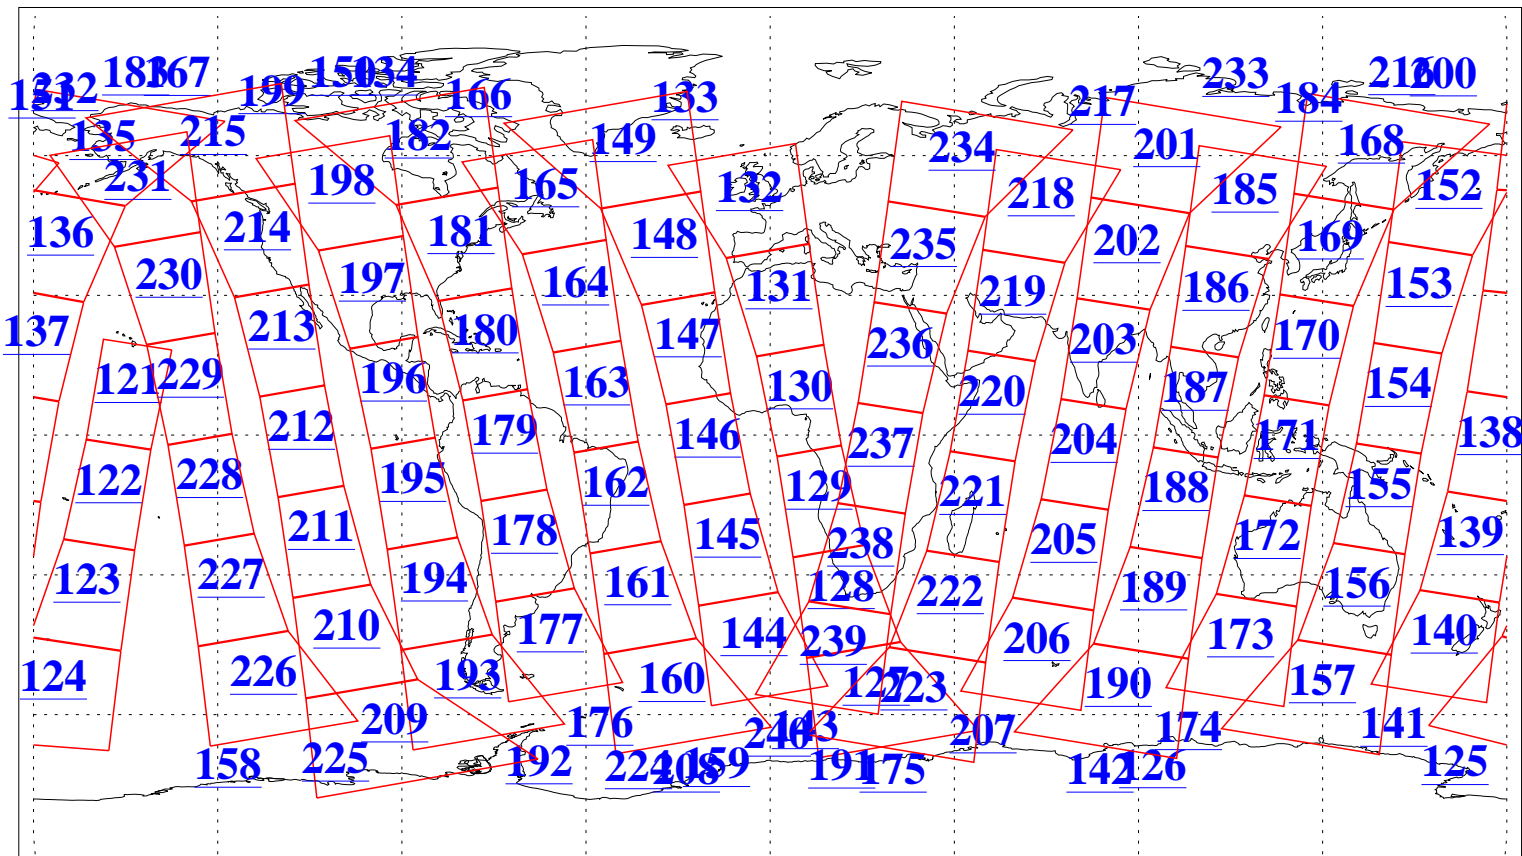

L1B Availability
AMSU Granules: 240
HSB Granules: 0
AIRS Granules: 240

5 Oct 2020
DoY 279
Aqua Day 6729
Granules: 1 to 120

Granules: 121 to 240

Legend: AMSU Available, HSB Available, AIRS Available

L1B Availability
 AMSU Granules: 240
 HSB Granules: 0
 AIRS Granules: 240

5 Oct 2020
 DoY 279
 Aqua Day 6729

Ascending Granules

Descending Granules

Legend: AMSU Available, *HSB Available*, *AIRS Available*

L1B Availability
 AMSU Granules: 240
 HSB Granules: 0
 AIRS Granules: 240

5 Oct 2020
 DoY 279
 Aqua Day 6729

Northern Hemisphere Granules

Southern Hemisphere Granules

Legend: AMSU Available, HSB Available, AIRS Available