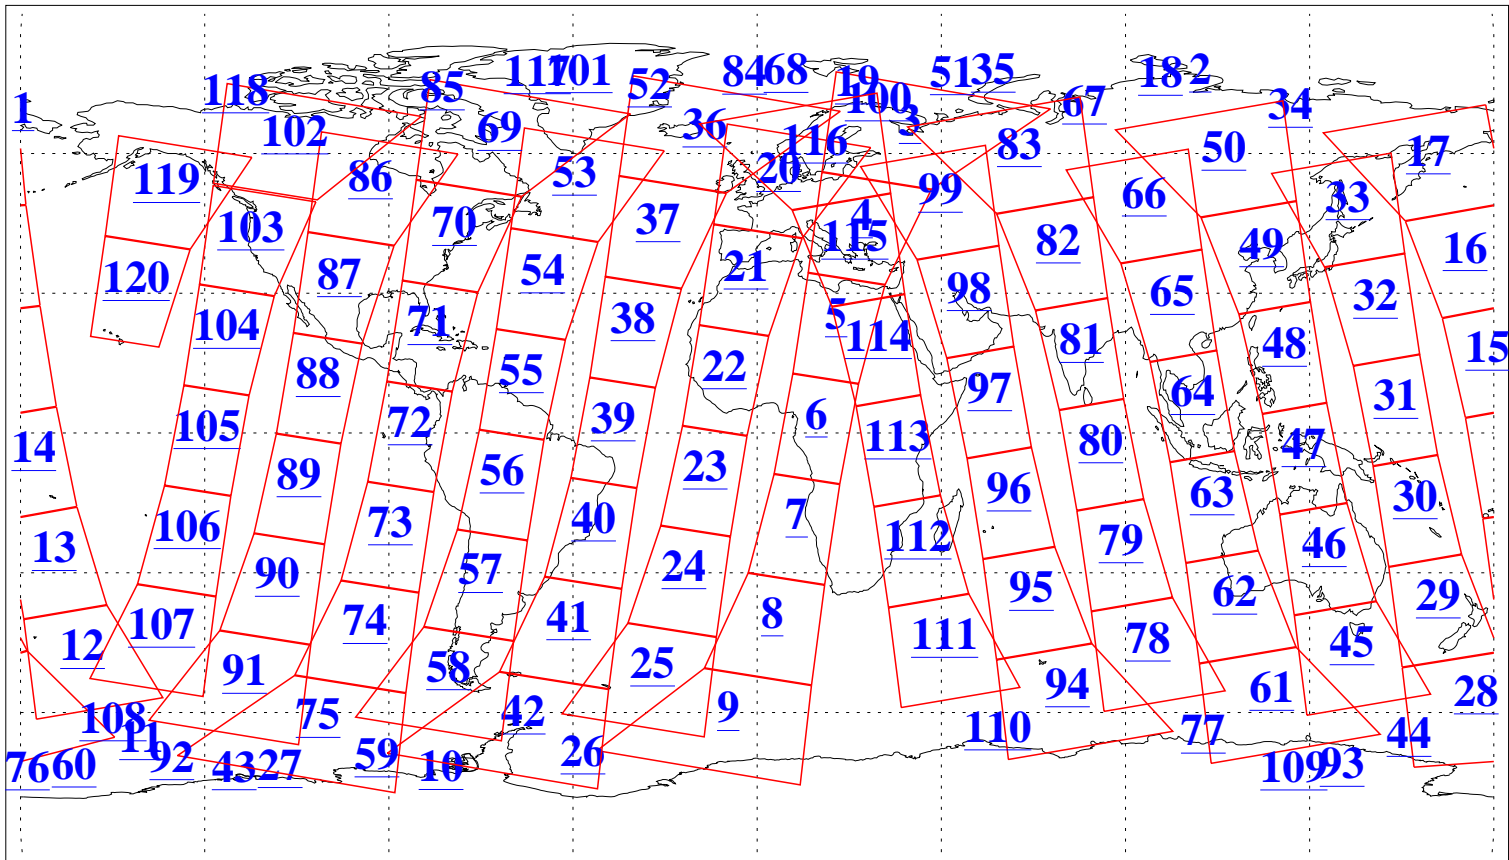

L1B Availability
AMSU Granules: 240
HSB Granules: 0
AIRS Granules: 240

5 Oct 2020
DoY 279
Aqua Day 6729
Granules: 1 to 120

Granules: 121 to 240

Legend: AMSU Available, HSB Available, AIRS Available

L1B Availability
 AMSU Granules: 240
 HSB Granules: 0
 AIRS Granules: 240

5 Oct 2020
 DoY 279
 Aqua Day 6729

Ascending Granules

Descending Granules

Legend: AMSU Available, *HSB Available*, *AIRS Available*

L1B Availability
 AMSU Granules: 240
 HSB Granules: 0
 AIRS Granules: 240

5 Oct 2020
 DoY 279
 Aqua Day 6729

Northern Hemisphere Granules

Southern Hemisphere Granules

Legend: AMSU Available, HSB Available, AIRS Available