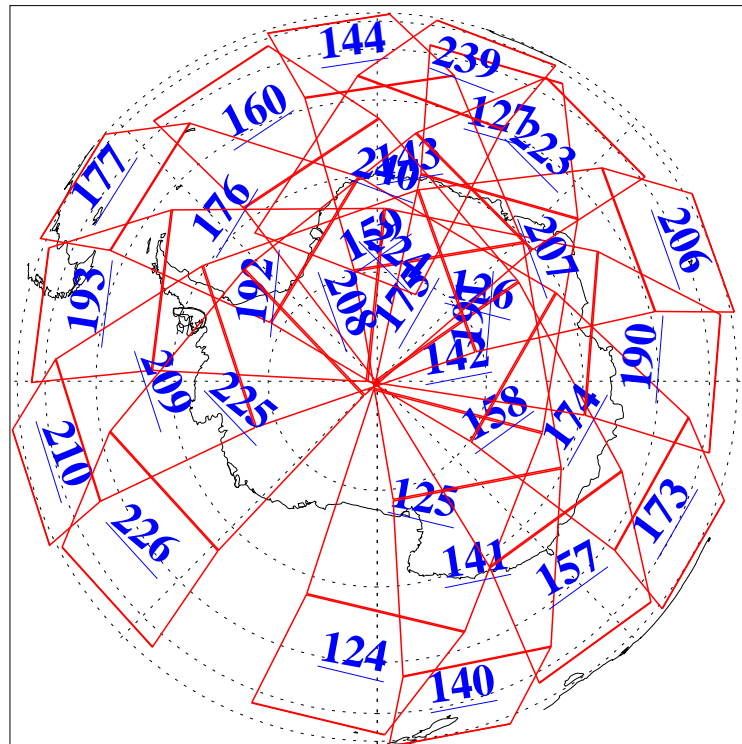

L1B Availability
AMSU Granules: 240
HSB Granules: 0
AIRS Granules: 240

5 Oct 2020
DoY 279
Aqua Day 6729
Granules: 1 to 120

Granules: 121 to 240

Legend: AMSU Available, HSB Available, AIRS Available

L1B Availability
 AMSU Granules: 240
 HSB Granules: 0
 AIRS Granules: 240

5 Oct 2020
 DoY 279
 Aqua Day 6729

Ascending Granules

Descending Granules

Legend: AMSU Available, *HSB Available*, *AIRS Available*

L1B Availability
 AMSU Granules: 240
 HSB Granules: 0
 AIRS Granules: 240

5 Oct 2020
 DoY 279
 Aqua Day 6729

Northern Hemisphere Granules

Southern Hemisphere Granules

Legend: AMSU Available, HSB Available, AIRS Available