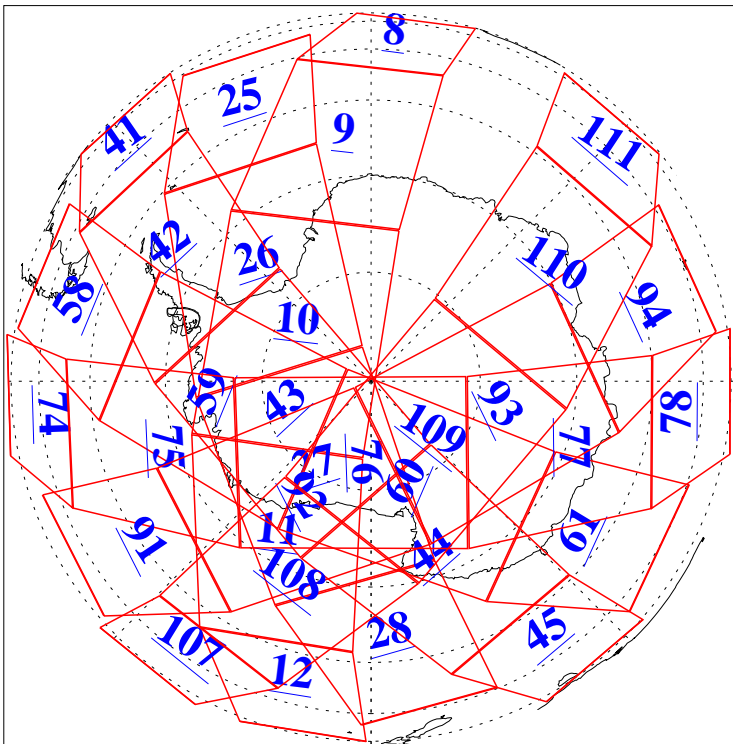

L1B Availability
AMSU Granules: 240
HSB Granules: 0
AIRS Granules: 240

5 Oct 2020
DoY 279
Aqua Day 6729
Granules: 1 to 120

Granules: 121 to 240

Legend: AMSU Available, HSB Available, AIRS Available

L1B Availability
 AMSU Granules: 240
 HSB Granules: 0
 AIRS Granules: 240

5 Oct 2020
 DoY 279
 Aqua Day 6729

Ascending Granules

Descending Granules

Legend: AMSU Available, *HSB Available*, *AIRS Available*

L1B Availability
 AMSU Granules: 240
 HSB Granules: 0
 AIRS Granules: 240

5 Oct 2020
 DoY 279
 Aqua Day 6729

Northern Hemisphere Granules

Southern Hemisphere Granules

Legend: AMSU Available, HSB Available, AIRS Available