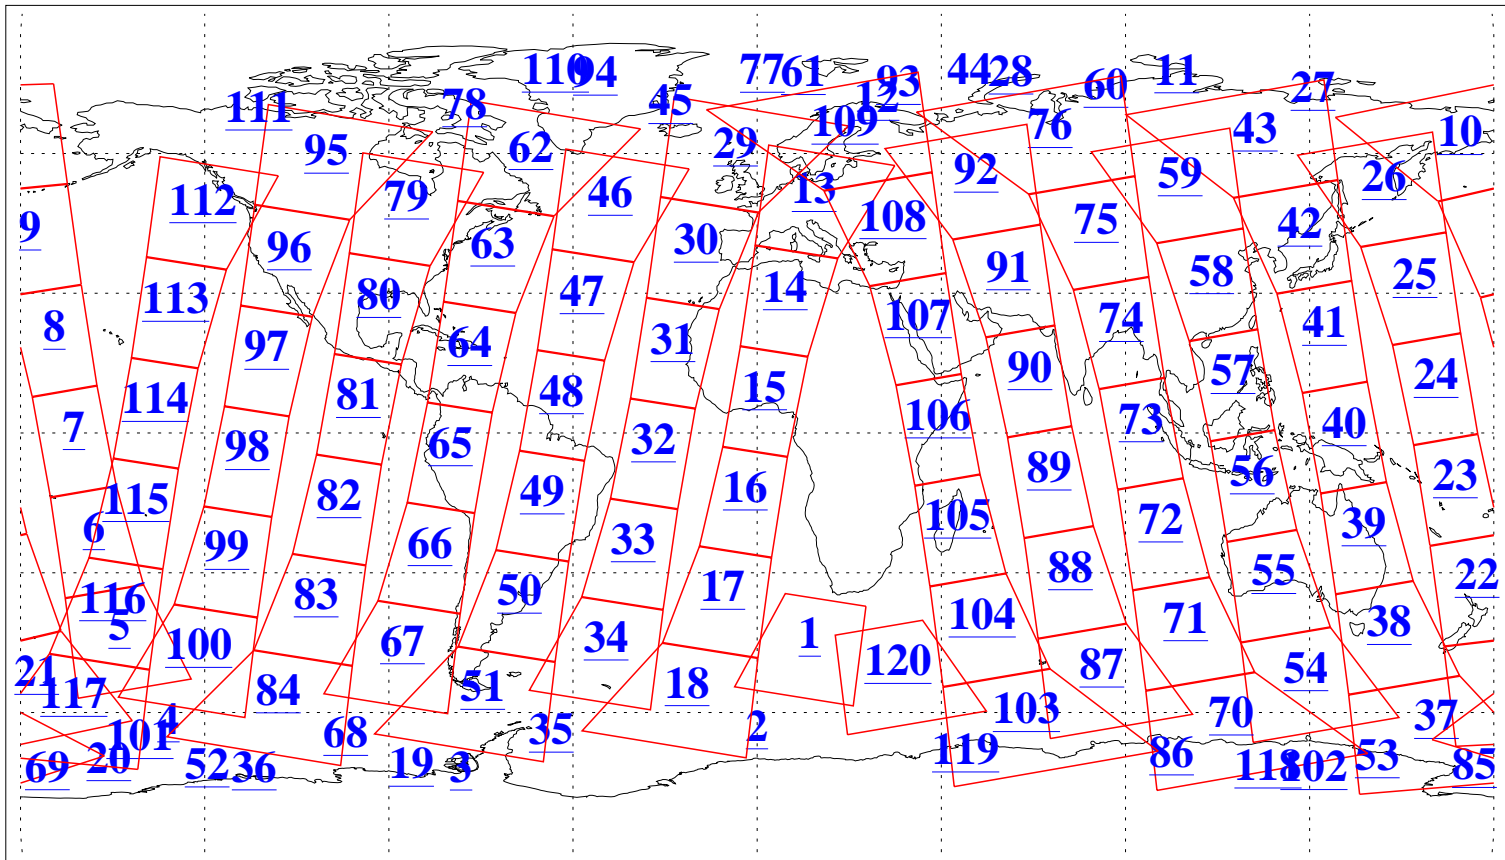

L1B Availability  
AMSU Granules: 239  
HSB Granules: 0  
AIRS Granules: 240

4 Oct 2020  
DoY 278  
Aqua Day 6728  
Granules: 1 to 120

Granules: 121 to 240

Legend: AMSU Available, HSB Available, AIRS Available

L1B Availability  
 AMSU Granules: 239  
 HSB Granules: 0  
 AIRS Granules: 240

4 Oct 2020  
 DoY 278  
 Aqua Day 6728

Ascending Granules

Descending Granules

Legend: AMSU Available, HSB Available, AIRS Available

L1B Availability  
 AMSU Granules: 239  
 HSB Granules: 0  
 AIRS Granules: 240

4 Oct 2020  
 DoY 278  
 Aqua Day 6728

Northern Hemisphere Granules

Southern Hemisphere Granules

Legend: AMSU Available, HSB Available, AIRS Available