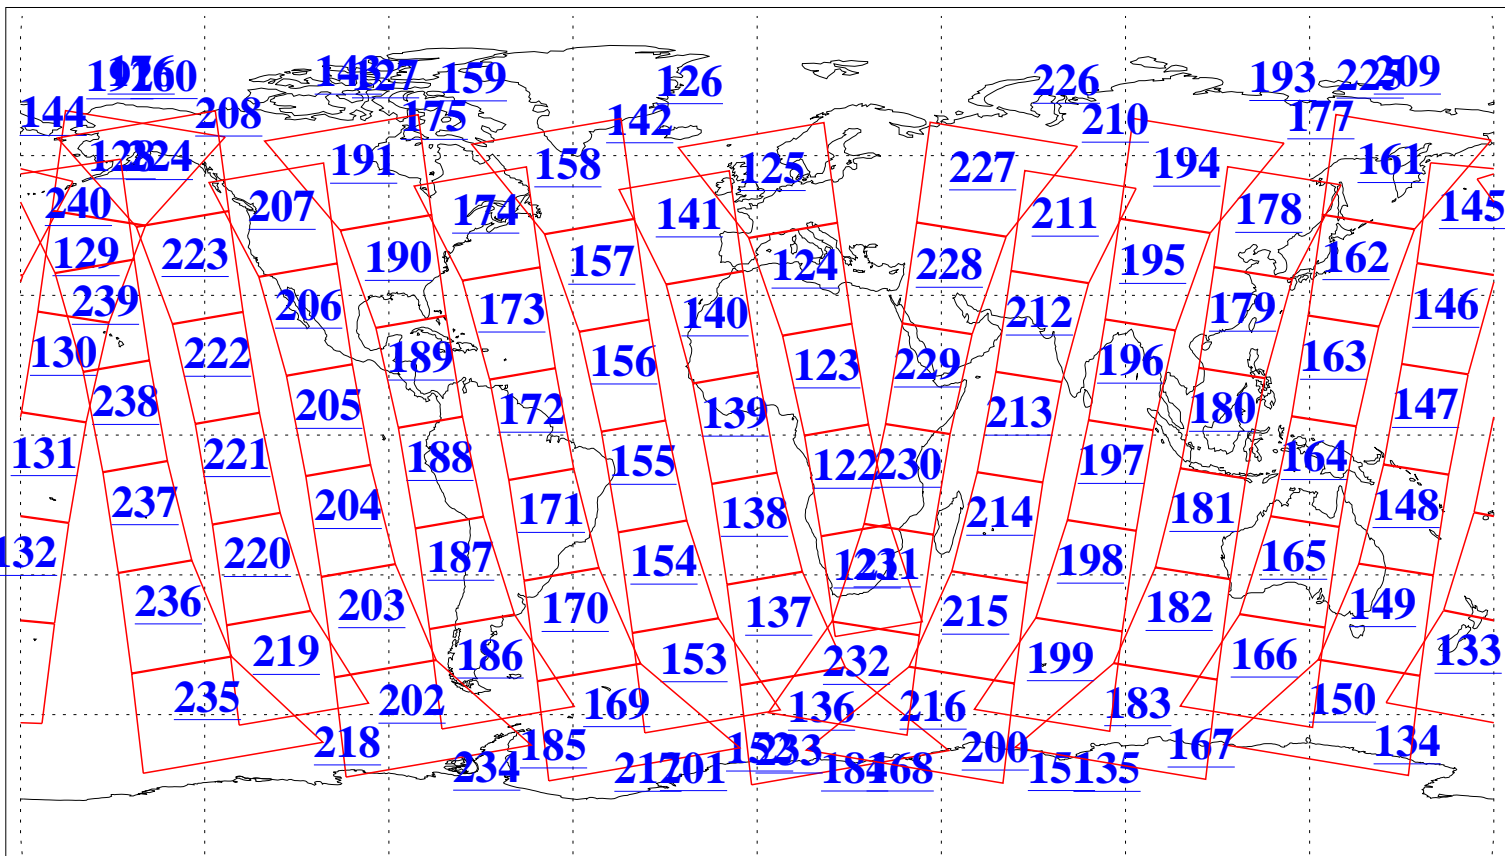

L1B Availability  
AMSU Granules: 239  
HSB Granules: 0  
AIRS Granules: 240

4 Oct 2020  
DoY 278  
Aqua Day 6728  
Granules: 1 to 120

Granules: 121 to 240

Legend: AMSU Available, HSB Available, AIRS Available

L1B Availability  
 AMSU Granules: 239  
 HSB Granules: 0  
 AIRS Granules: 240

4 Oct 2020  
 DoY 278  
 Aqua Day 6728

Ascending Granules

Descending Granules

Legend: AMSU Available, HSB Available, AIRS Available

L1B Availability  
 AMSU Granules: 239  
 HSB Granules: 0  
 AIRS Granules: 240

4 Oct 2020  
 DoY 278  
 Aqua Day 6728

Northern Hemisphere Granules

Southern Hemisphere Granules

Legend: AMSU Available, HSB Available, AIRS Available