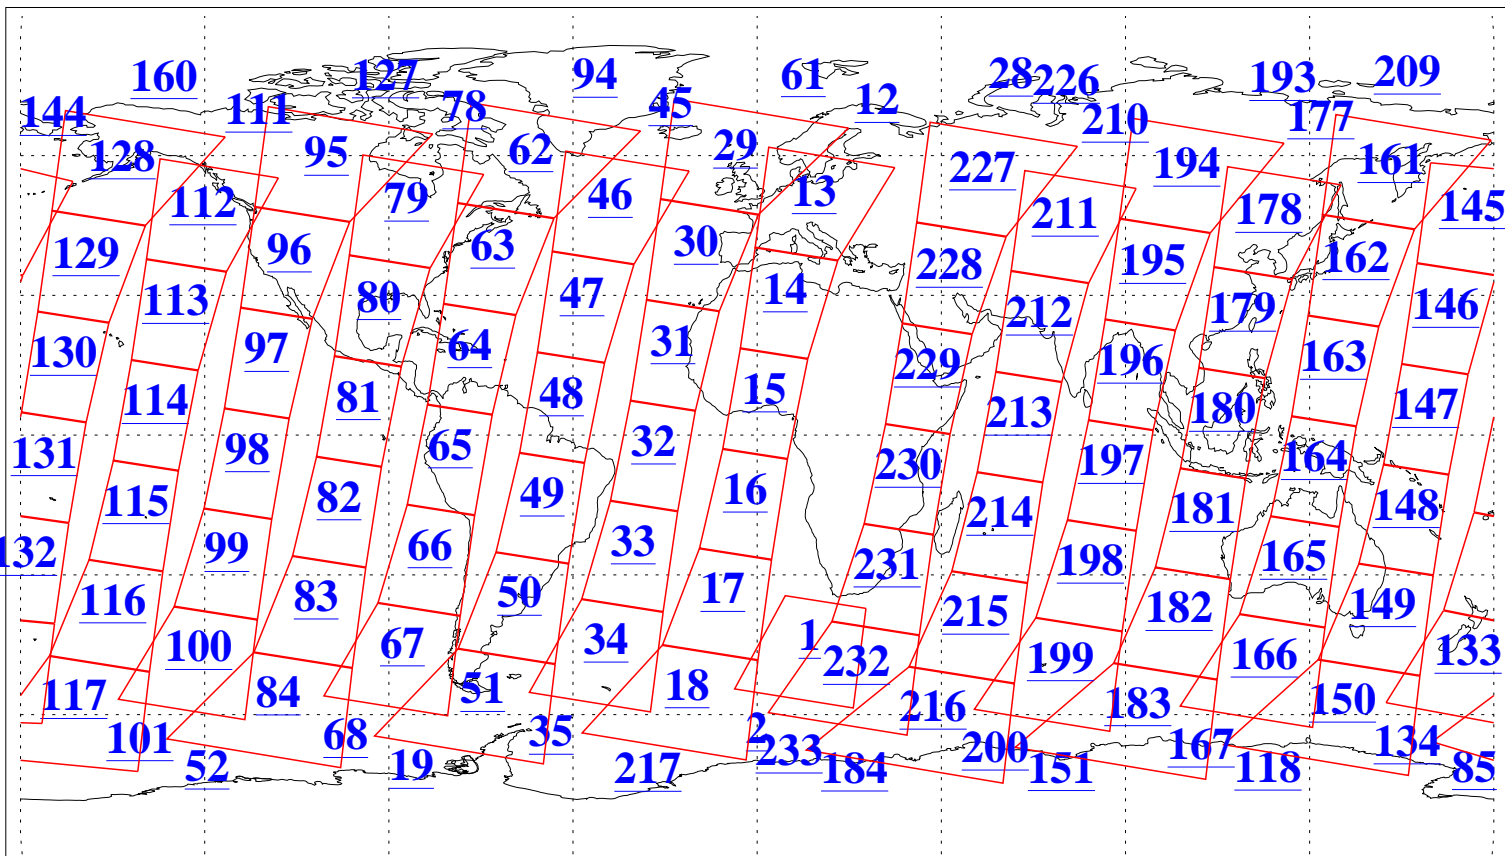

L1B Availability  
AMSU Granules: 239  
HSB Granules: 0  
AIRS Granules: 240

4 Oct 2020  
DoY 278  
Aqua Day 6728  
Granules: 1 to 120

Granules: 121 to 240

Legend: AMSU Available, HSB Available, AIRS Available

L1B Availability  
 AMSU Granules: 239  
 HSB Granules: 0  
 AIRS Granules: 240

4 Oct 2020  
 DoY 278  
 Aqua Day 6728

Ascending Granules

Descending Granules

Legend: AMSU Available, HSB Available, AIRS Available

L1B Availability  
 AMSU Granules: 239  
 HSB Granules: 0  
 AIRS Granules: 240

4 Oct 2020  
 DoY 278  
 Aqua Day 6728

Northern Hemisphere Granules

Southern Hemisphere Granules

Legend: AMSU Available, HSB Available, AIRS Available