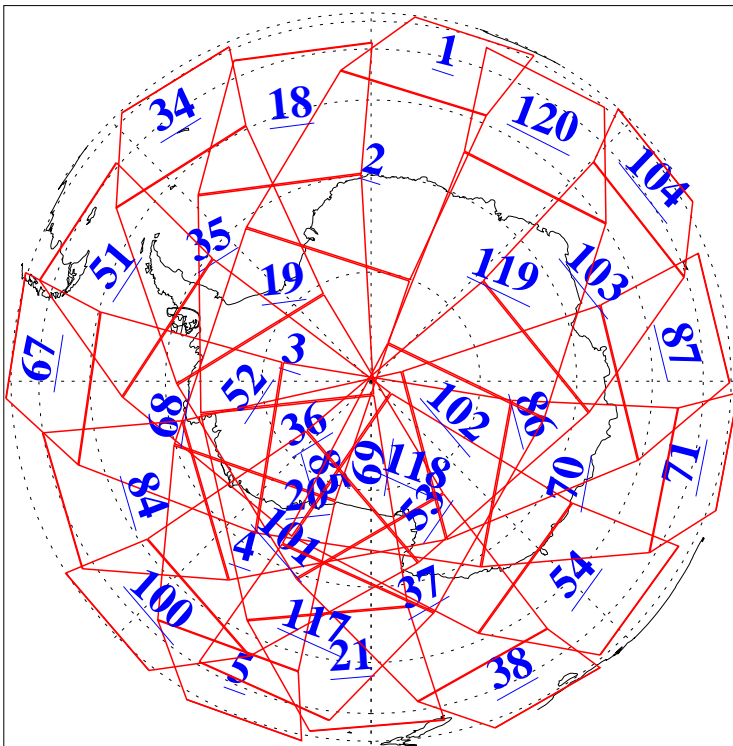

L1B Availability  
AMSU Granules: 239  
HSB Granules: 0  
AIRS Granules: 240

4 Oct 2020  
DoY 278  
Aqua Day 6728  
Granules: 1 to 120

Granules: 121 to 240

Legend: AMSU Available, HSB Available, AIRS Available

L1B Availability  
 AMSU Granules: 239  
 HSB Granules: 0  
 AIRS Granules: 240

4 Oct 2020  
 DoY 278  
 Aqua Day 6728

Ascending Granules

Descending Granules

Legend: AMSU Available, HSB Available, AIRS Available

L1B Availability  
 AMSU Granules: 239  
 HSB Granules: 0  
 AIRS Granules: 240

4 Oct 2020  
 DoY 278  
 Aqua Day 6728

Northern Hemisphere Granules

Southern Hemisphere Granules

Legend: AMSU Available, HSB Available, AIRS Available