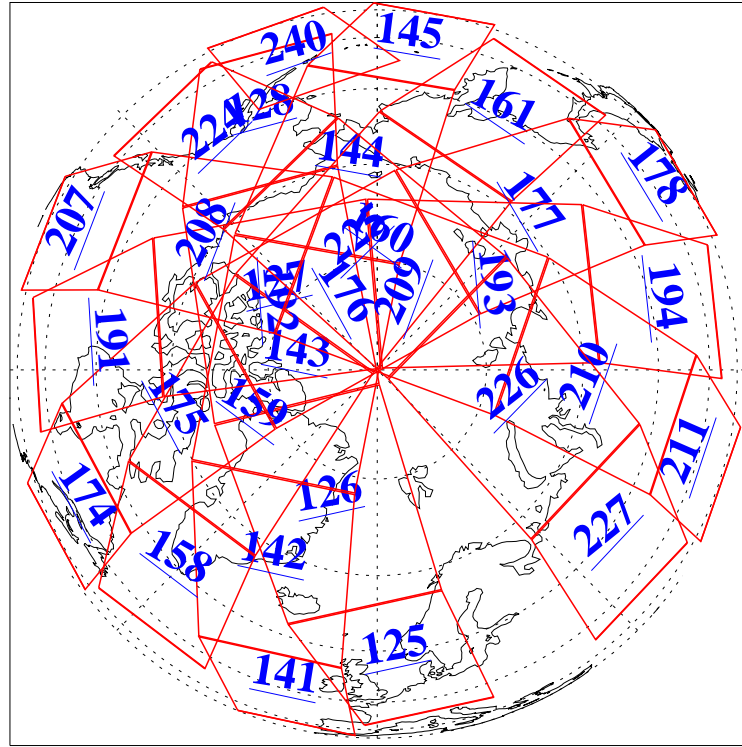

L1B Availability  
 AMSU Granules: 239  
 HSB Granules: 0  
 AIRS Granules: 240

4 Oct 2020  
 DoY 278  
 Aqua Day 6728

Ascending Granules

Descending Granules

Legend: AMSU Available, HSB Available, AIRS Available

L1B Availability  
 AMSU Granules: 239  
 HSB Granules: 0  
 AIRS Granules: 240

4 Oct 2020  
 DoY 278  
 Aqua Day 6728

Northern Hemisphere Granules

Southern Hemisphere Granules

Legend: AMSU Available, HSB Available, AIRS Available