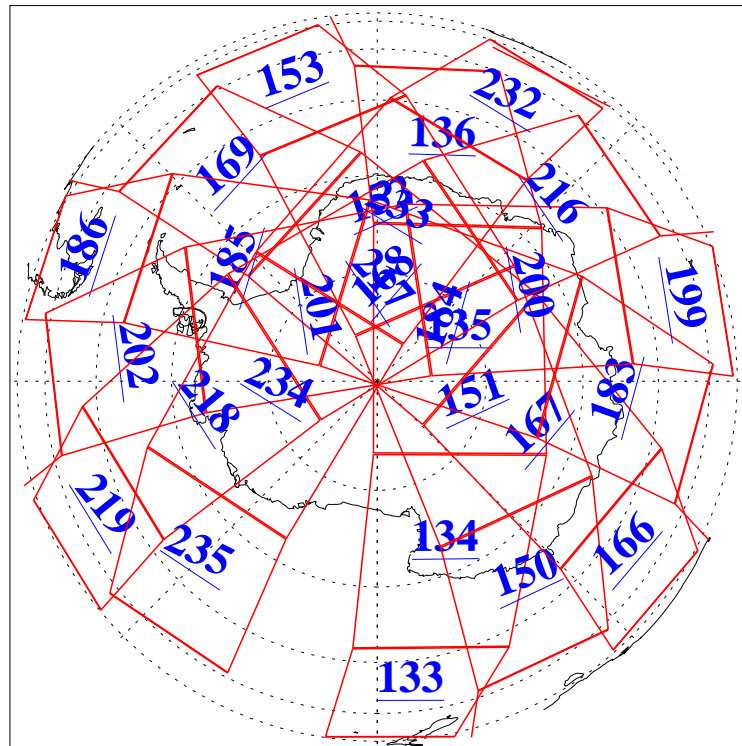

L1B Availability  
AMSU Granules: 239  
HSB Granules: 0  
AIRS Granules: 240

4 Oct 2020  
DoY 278  
Aqua Day 6728  
Granules: 1 to 120

Granules: 121 to 240

Legend: AMSU Available, HSB Available, AIRS Available

L1B Availability  
 AMSU Granules: 239  
 HSB Granules: 0  
 AIRS Granules: 240

4 Oct 2020  
 DoY 278  
 Aqua Day 6728

Ascending Granules

Descending Granules

Legend: AMSU Available, HSB Available, AIRS Available

L1B Availability  
 AMSU Granules: 239  
 HSB Granules: 0  
 AIRS Granules: 240

4 Oct 2020  
 DoY 278  
 Aqua Day 6728

Northern Hemisphere Granules

Southern Hemisphere Granules

Legend: AMSU Available, HSB Available, AIRS Available