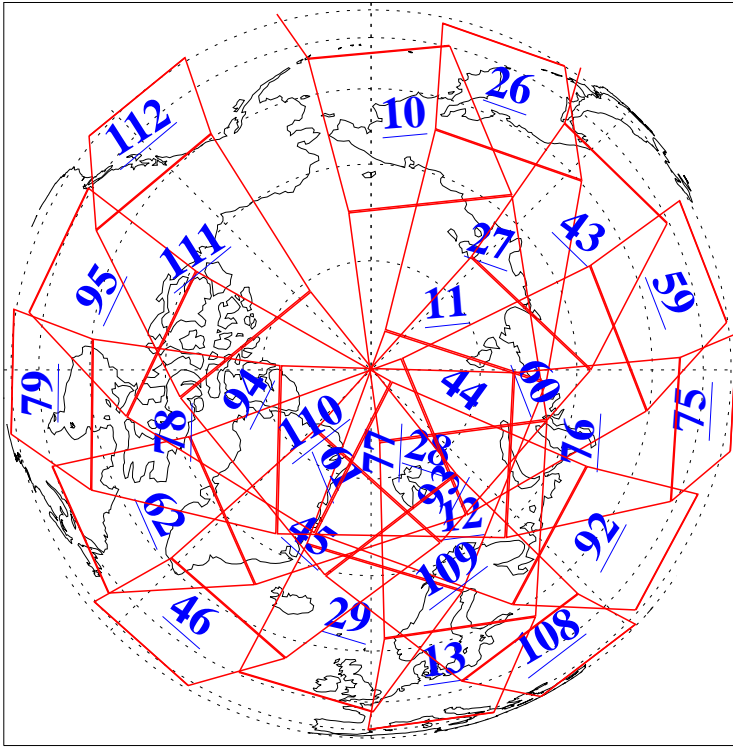

L1B Availability  
AMSU Granules: 239  
HSB Granules: 0  
AIRS Granules: 240

4 Oct 2020  
DoY 278  
Aqua Day 6728  
Granules: 1 to 120

Granules: 121 to 240

Legend: AMSU Available, HSB Available, AIRS Available

L1B Availability  
 AMSU Granules: 239  
 HSB Granules: 0  
 AIRS Granules: 240

4 Oct 2020  
 DoY 278  
 Aqua Day 6728

Ascending Granules

Descending Granules

Legend: AMSU Available, HSB Available, AIRS Available

L1B Availability  
 AMSU Granules: 239  
 HSB Granules: 0  
 AIRS Granules: 240

4 Oct 2020  
 DoY 278  
 Aqua Day 6728

Northern Hemisphere Granules

Southern Hemisphere Granules

Legend: AMSU Available, HSB Available, AIRS Available