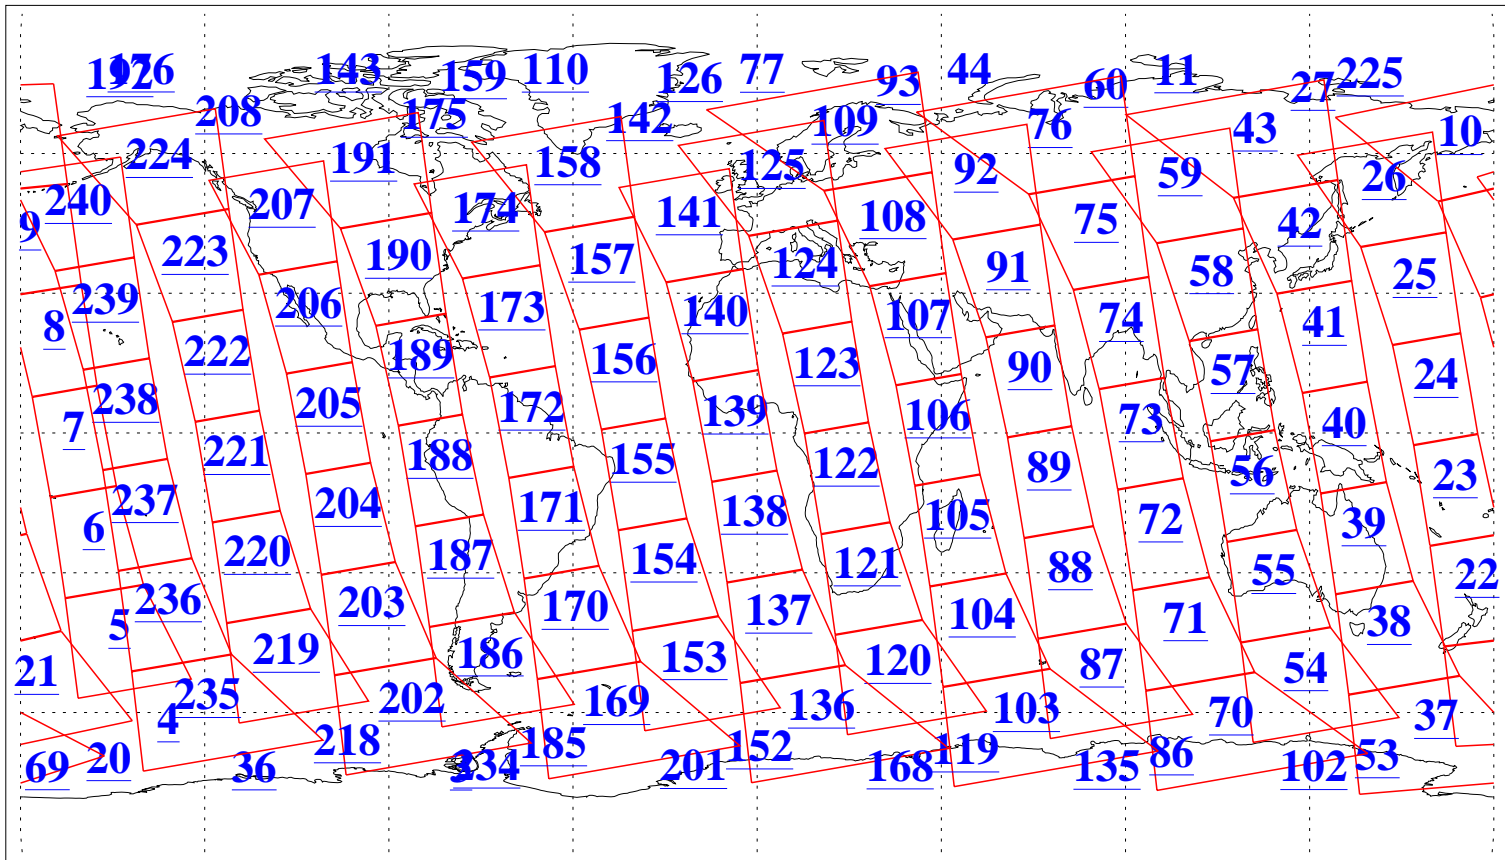

L1B Availability  
AMSU Granules: 239  
HSB Granules: 0  
AIRS Granules: 240

4 Oct 2020  
DoY 278  
Aqua Day 6728  
Granules: 1 to 120

Granules: 121 to 240

Legend: AMSU Available, HSB Available, AIRS Available

L1B Availability  
 AMSU Granules: 239  
 HSB Granules: 0  
 AIRS Granules: 240

4 Oct 2020  
 DoY 278  
 Aqua Day 6728

Ascending Granules

Descending Granules

Legend: AMSU Available, HSB Available, AIRS Available

L1B Availability  
 AMSU Granules: 239  
 HSB Granules: 0  
 AIRS Granules: 240

4 Oct 2020  
 DoY 278  
 Aqua Day 6728

Northern Hemisphere Granules

Southern Hemisphere Granules

Legend: AMSU Available, HSB Available, AIRS Available