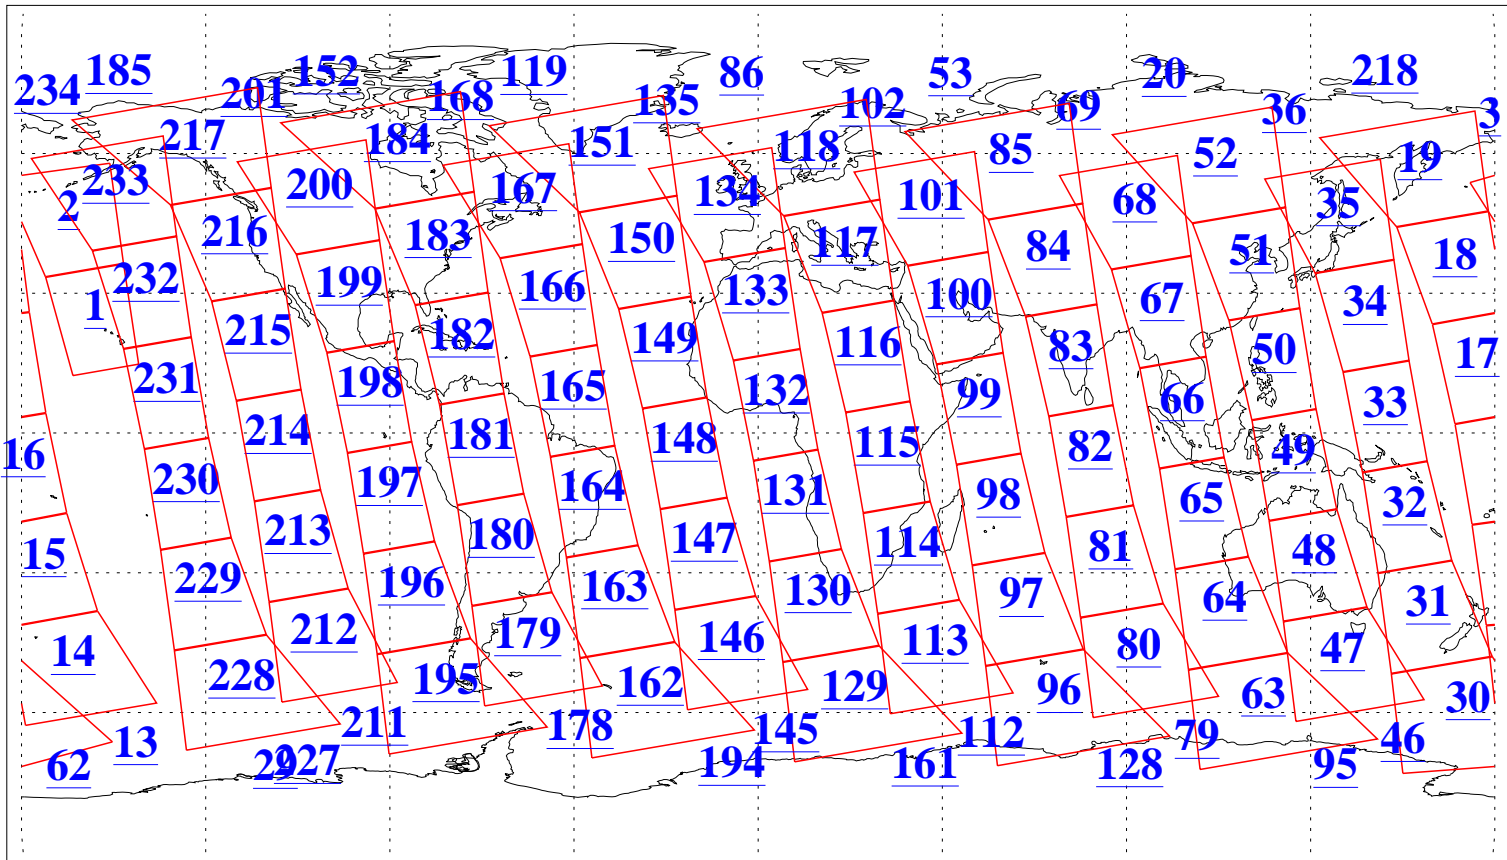

L1B Availability  
AMSU Granules: 240  
HSB Granules: 0  
AIRS Granules: 240

3 Oct 2020  
DoY 277  
Aqua Day 6727  
Granules: 1 to 120

Granules: 121 to 240

Legend: AMSU Available, *HSB Available*, *AIRS Available*

L1B Availability  
 AMSU Granules: 240  
 HSB Granules: 0  
 AIRS Granules: 240

3 Oct 2020  
 DoY 277  
 Aqua Day 6727

Ascending Granules

Descending Granules

Legend: AMSU Available, HSB Available, AIRS Available

L1B Availability  
 AMSU Granules: 240  
 HSB Granules: 0  
 AIRS Granules: 240

3 Oct 2020  
 DoY 277  
 Aqua Day 6727

Northern Hemisphere Granules

Southern Hemisphere Granules

Legend: AMSU Available, HSB Available, AIRS Available