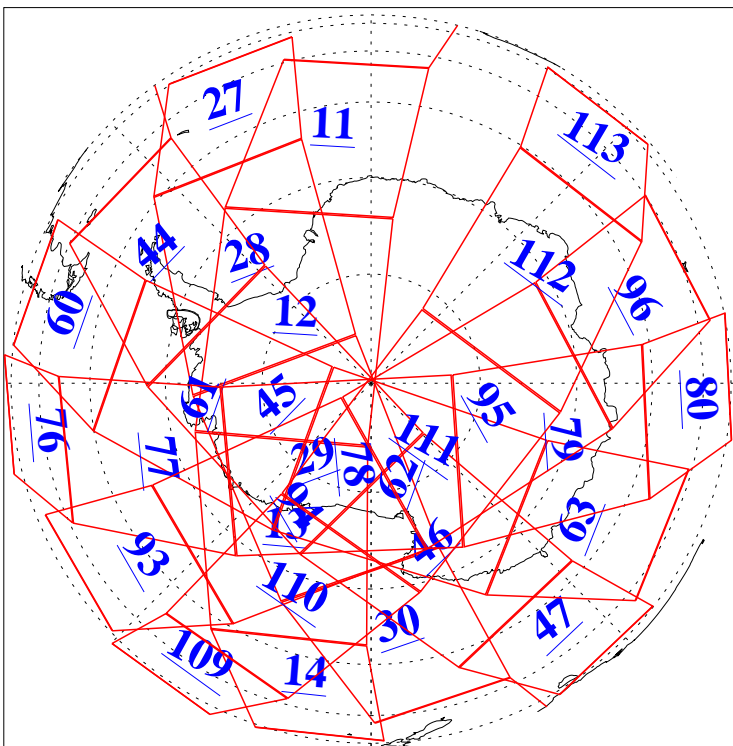

L1B Availability  
AMSU Granules: 240  
HSB Granules: 0  
AIRS Granules: 240

3 Oct 2020  
DoY 277  
Aqua Day 6727  
Granules: 1 to 120

Granules: 121 to 240

Legend: AMSU Available, *HSB Available*, *AIRS Available*

L1B Availability  
 AMSU Granules: 240  
 HSB Granules: 0  
 AIRS Granules: 240

3 Oct 2020  
 DoY 277  
 Aqua Day 6727

Ascending Granules

Descending Granules

Legend: AMSU Available, HSB Available, AIRS Available

L1B Availability  
 AMSU Granules: 240  
 HSB Granules: 0  
 AIRS Granules: 240

3 Oct 2020  
 DoY 277  
 Aqua Day 6727

Northern Hemisphere Granules

Southern Hemisphere Granules

Legend: AMSU Available, HSB Available, AIRS Available