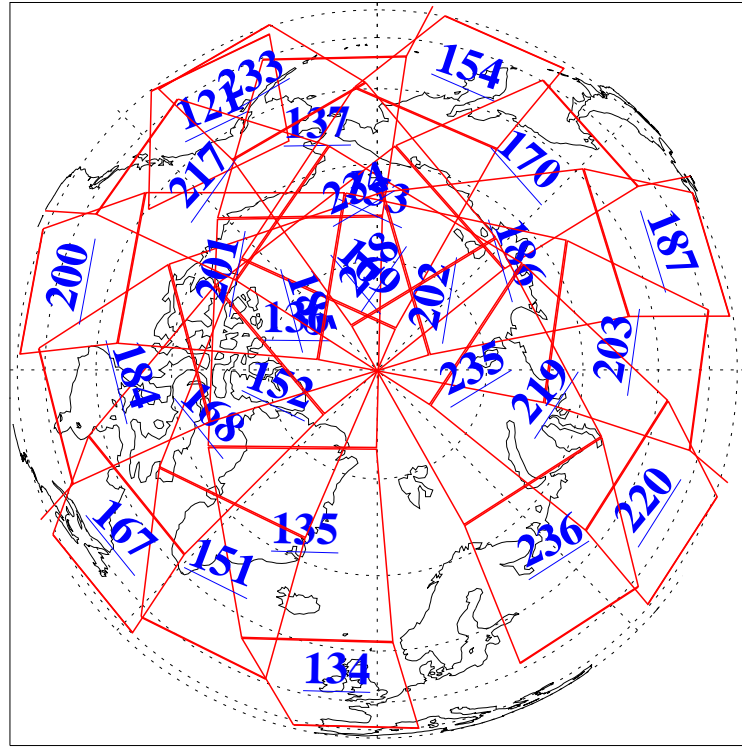

L1B Availability  
AMSU Granules: 240  
HSB Granules: 0  
AIRS Granules: 240

3 Oct 2020  
DoY 277  
Aqua Day 6727  
Granules: 1 to 120

Granules: 121 to 240

Legend: AMSU Available, *HSB Available*, *AIRS Available*

L1B Availability  
 AMSU Granules: 240  
 HSB Granules: 0  
 AIRS Granules: 240

3 Oct 2020  
 DoY 277  
 Aqua Day 6727

Ascending Granules

Descending Granules

Legend: AMSU Available, HSB Available, AIRS Available

L1B Availability  
 AMSU Granules: 240  
 HSB Granules: 0  
 AIRS Granules: 240

3 Oct 2020  
 DoY 277  
 Aqua Day 6727

Northern Hemisphere Granules

Southern Hemisphere Granules

Legend: AMSU Available, HSB Available, AIRS Available