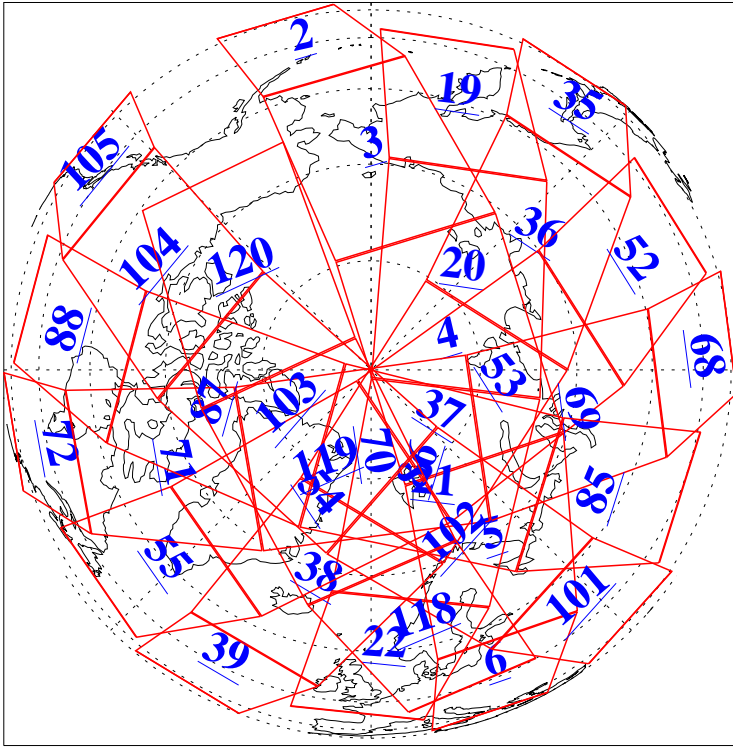

L1B Availability  
AMSU Granules: 240  
HSB Granules: 0  
AIRS Granules: 240

3 Oct 2020  
DoY 277  
Aqua Day 6727  
Granules: 1 to 120

Granules: 121 to 240

Legend: AMSU Available, *HSB Available*, *AIRS Available*

L1B Availability  
 AMSU Granules: 240  
 HSB Granules: 0  
 AIRS Granules: 240

3 Oct 2020  
 DoY 277  
 Aqua Day 6727

Ascending Granules

Descending Granules

Legend: AMSU Available, HSB Available, AIRS Available

L1B Availability  
 AMSU Granules: 240  
 HSB Granules: 0  
 AIRS Granules: 240

3 Oct 2020  
 DoY 277  
 Aqua Day 6727

Northern Hemisphere Granules

Southern Hemisphere Granules

Legend: AMSU Available, HSB Available, AIRS Available