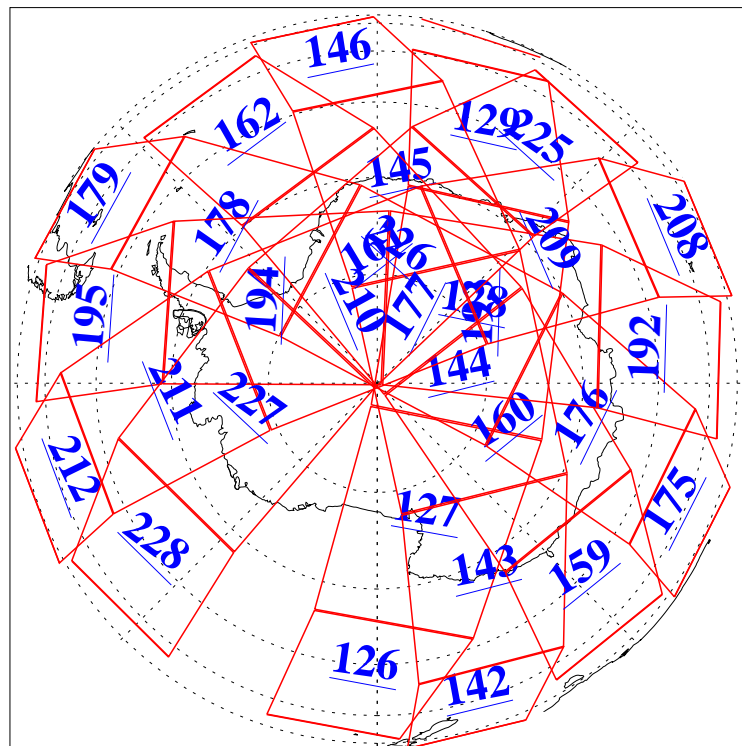

L1B Availability  
AMSU Granules: 240  
HSB Granules: 0  
AIRS Granules: 240

3 Oct 2020  
DoY 277  
Aqua Day 6727  
Granules: 1 to 120

Granules: 121 to 240

Legend: AMSU Available, *HSB Available*, *AIRS Available*

L1B Availability  
 AMSU Granules: 240  
 HSB Granules: 0  
 AIRS Granules: 240

3 Oct 2020  
 DoY 277  
 Aqua Day 6727

Ascending Granules

Descending Granules

Legend: AMSU Available, HSB Available, AIRS Available

L1B Availability  
 AMSU Granules: 240  
 HSB Granules: 0  
 AIRS Granules: 240

3 Oct 2020  
 DoY 277  
 Aqua Day 6727

Northern Hemisphere Granules

Southern Hemisphere Granules

Legend: AMSU Available, HSB Available, AIRS Available