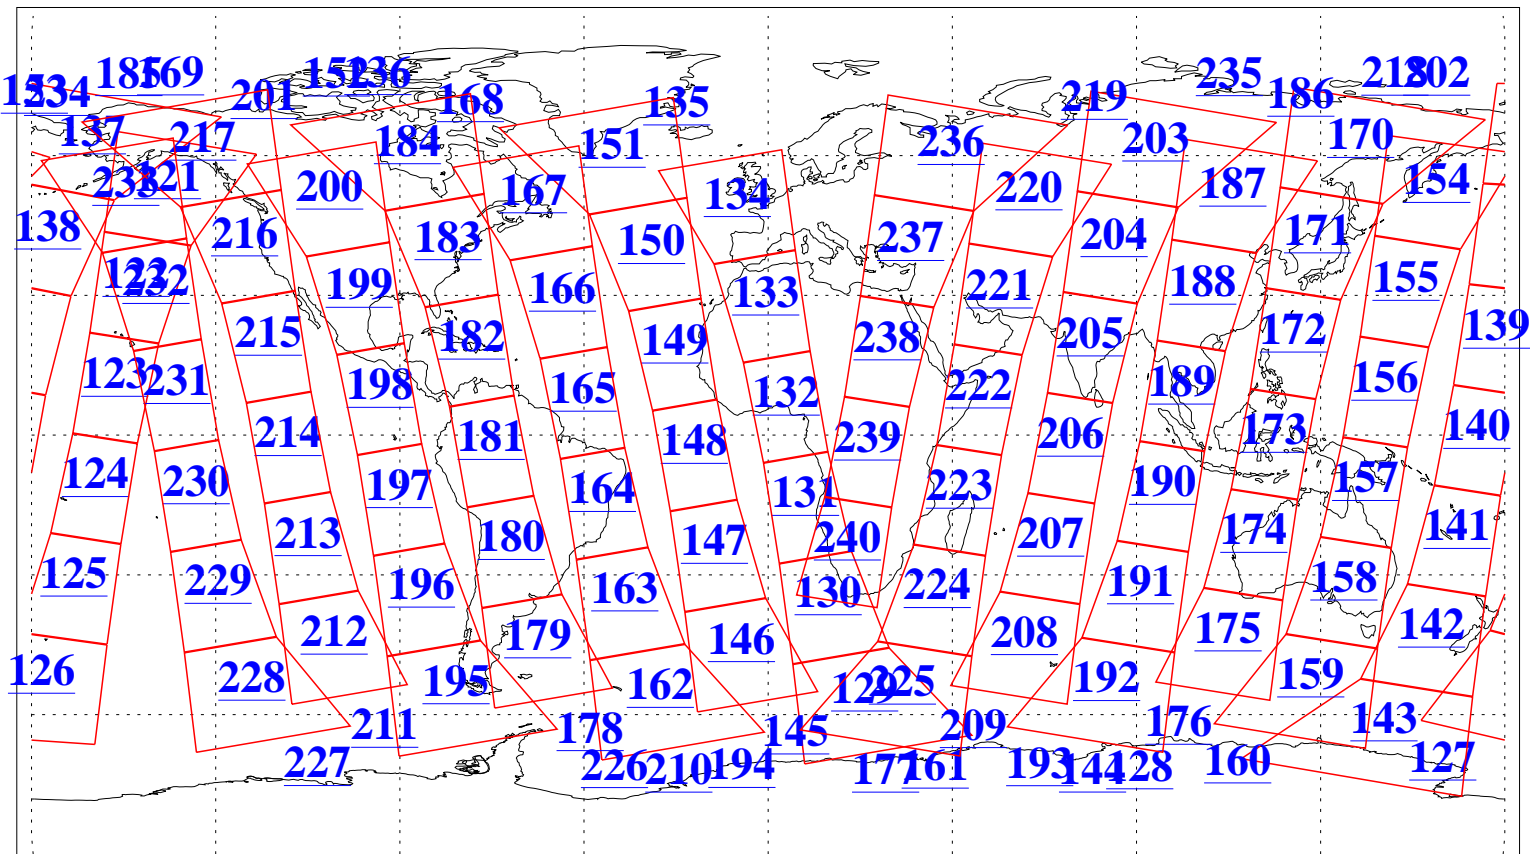

L1B Availability  
AMSU Granules: 240  
HSB Granules: 0  
AIRS Granules: 240

3 Oct 2020  
DoY 277  
Aqua Day 6727  
Granules: 1 to 120

Granules: 121 to 240

Legend: AMSU Available, *HSB Available*, *AIRS Available*

L1B Availability  
 AMSU Granules: 240  
 HSB Granules: 0  
 AIRS Granules: 240

3 Oct 2020  
 DoY 277  
 Aqua Day 6727

Ascending Granules

Descending Granules

Legend: AMSU Available, HSB Available, AIRS Available

L1B Availability  
 AMSU Granules: 240  
 HSB Granules: 0  
 AIRS Granules: 240

3 Oct 2020  
 DoY 277  
 Aqua Day 6727

Northern Hemisphere Granules

Southern Hemisphere Granules

Legend: AMSU Available, HSB Available, AIRS Available