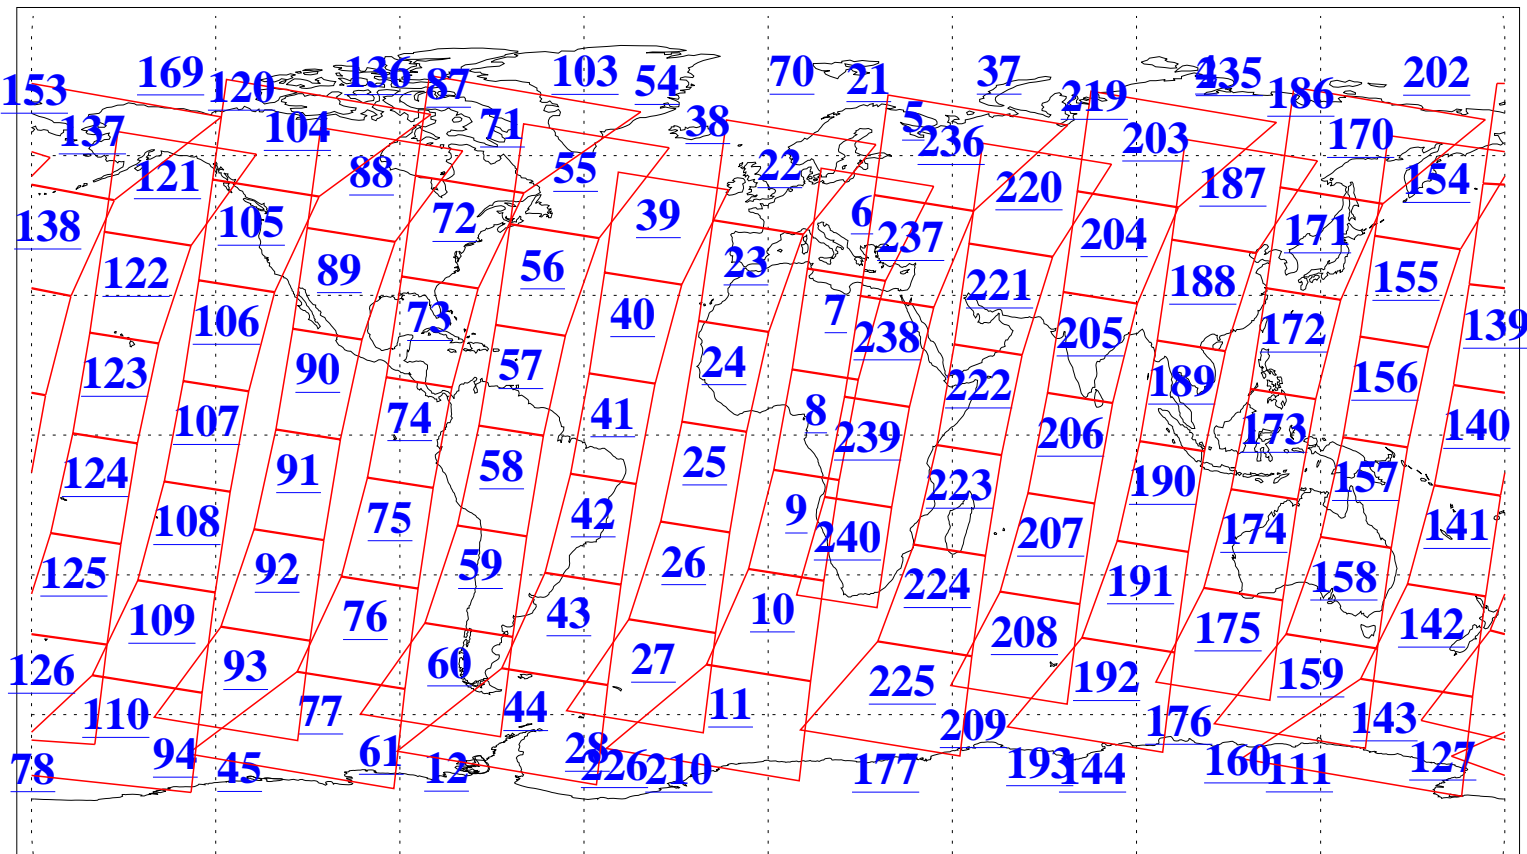

L1B Availability  
AMSU Granules: 240  
HSB Granules: 0  
AIRS Granules: 240

3 Oct 2020  
DoY 277  
Aqua Day 6727  
Granules: 1 to 120

Granules: 121 to 240

Legend: AMSU Available, *HSB Available*, *AIRS Available*

L1B Availability  
 AMSU Granules: 240  
 HSB Granules: 0  
 AIRS Granules: 240

3 Oct 2020  
 DoY 277  
 Aqua Day 6727

Ascending Granules

Descending Granules

Legend: AMSU Available, HSB Available, AIRS Available

L1B Availability  
 AMSU Granules: 240  
 HSB Granules: 0  
 AIRS Granules: 240

3 Oct 2020  
 DoY 277  
 Aqua Day 6727

Northern Hemisphere Granules

Southern Hemisphere Granules

Legend: AMSU Available, HSB Available, AIRS Available