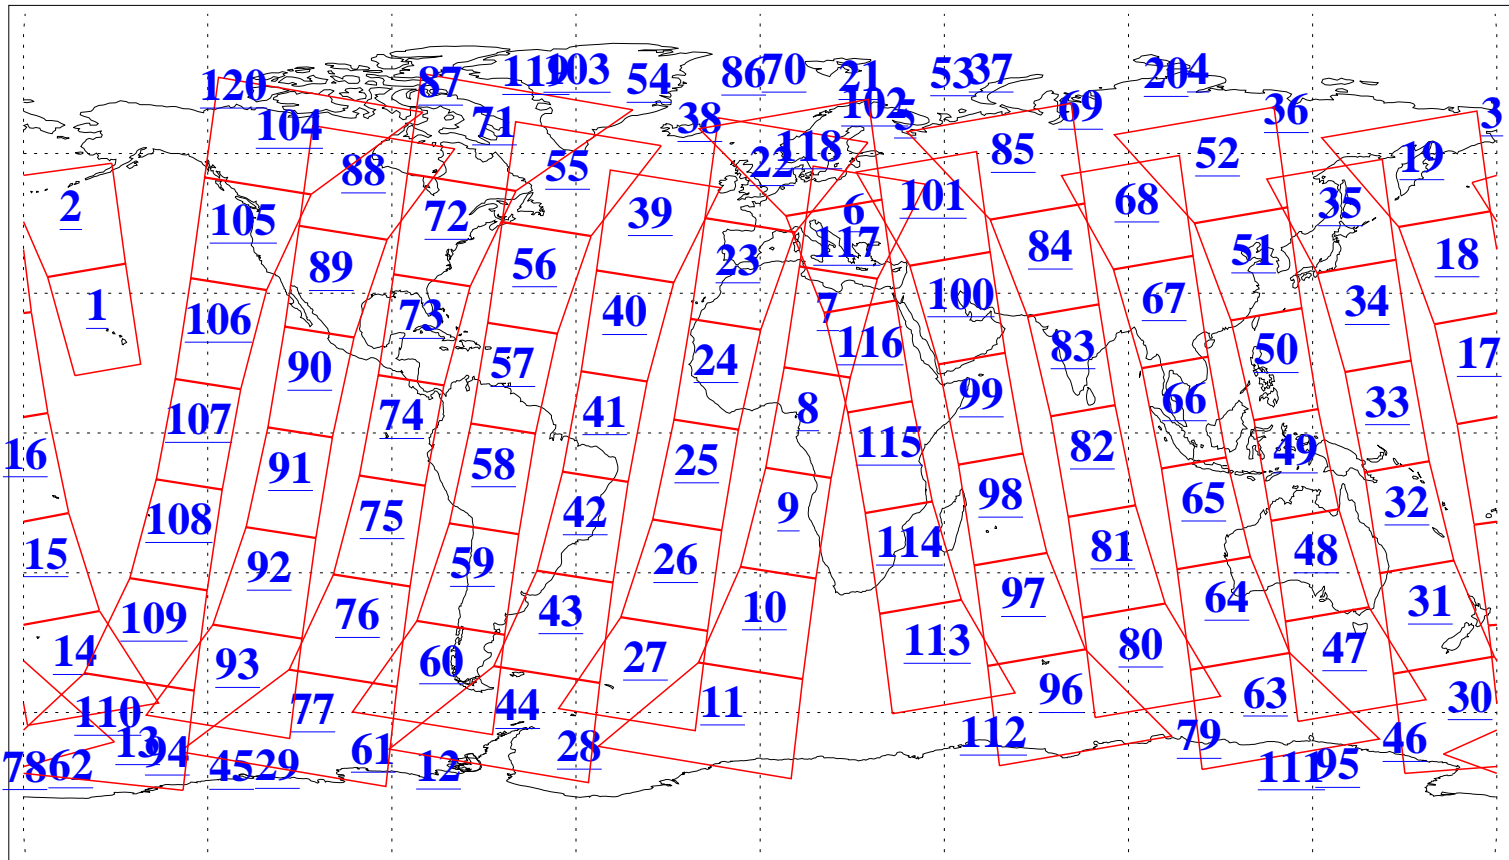

L1B Availability  
AMSU Granules: 240  
HSB Granules: 0  
AIRS Granules: 240

3 Oct 2020  
DoY 277  
Aqua Day 6727  
Granules: 1 to 120

Granules: 121 to 240

Legend: AMSU Available, *HSB Available*, *AIRS Available*

L1B Availability  
 AMSU Granules: 240  
 HSB Granules: 0  
 AIRS Granules: 240

3 Oct 2020  
 DoY 277  
 Aqua Day 6727

Ascending Granules

Descending Granules

Legend: AMSU Available, HSB Available, AIRS Available

L1B Availability  
 AMSU Granules: 240  
 HSB Granules: 0  
 AIRS Granules: 240

3 Oct 2020  
 DoY 277  
 Aqua Day 6727

Northern Hemisphere Granules

Southern Hemisphere Granules

Legend: AMSU Available, HSB Available, AIRS Available