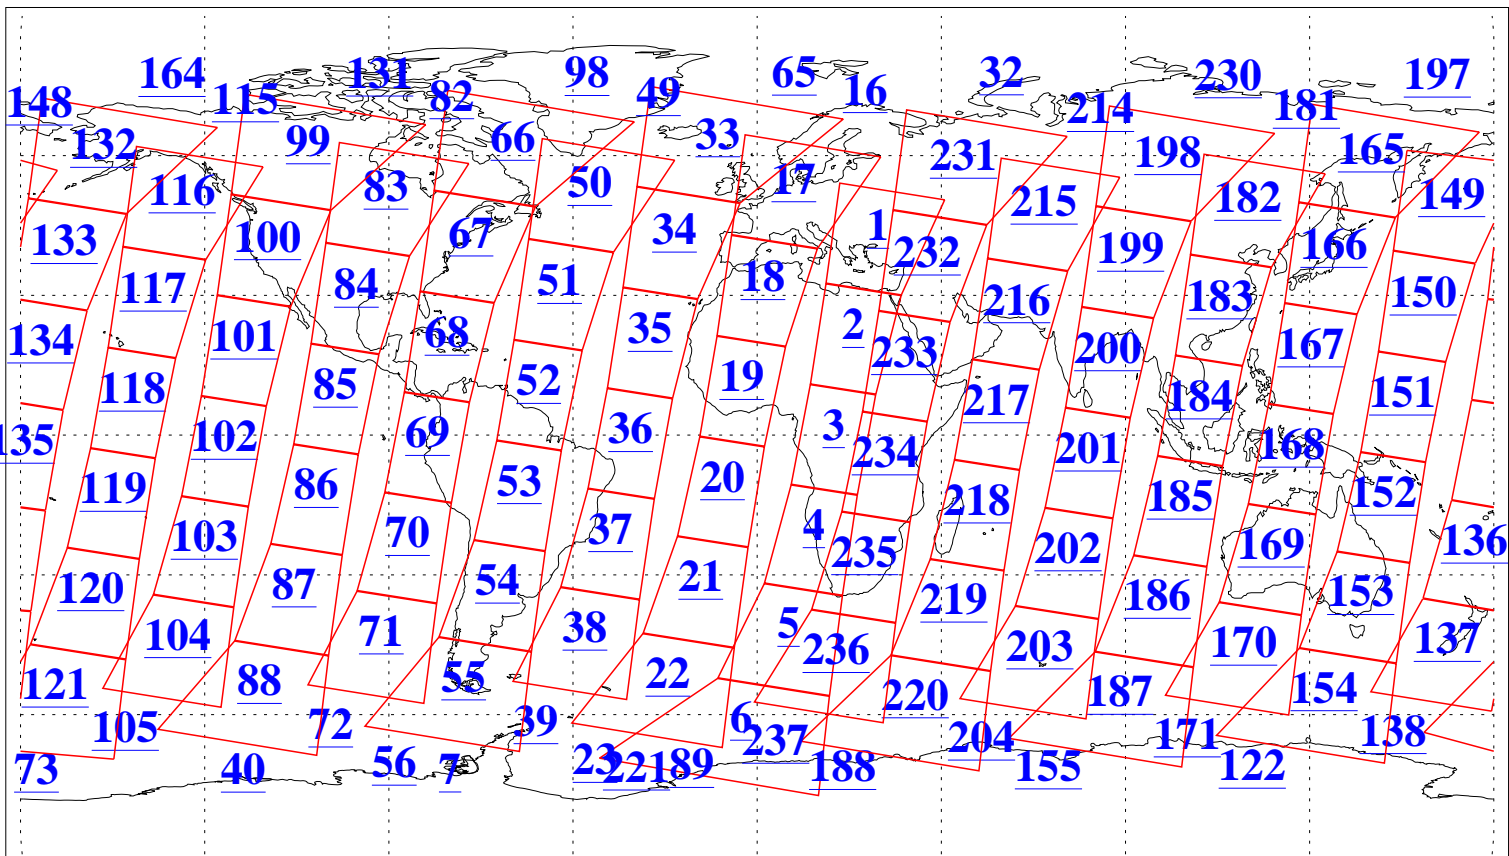

L1B Availability
AMSU Granules: 240
HSB Granules: 0
AIRS Granules: 240

30 Sep 2020
DoY 274
Aqua Day 6724
Granules: 1 to 120

Granules: 121 to 240

Legend: AMSU Available, HSB Available, AIRS Available

L1B Availability
 AMSU Granules: 240
 HSB Granules: 0
 AIRS Granules: 240

30 Sep 2020
 DoY 274
 Aqua Day 6724

Ascending Granules

Descending Granules

Legend: AMSU Available, *HSB Available*, AIRS Available

L1B Availability
 AMSU Granules: 240
 HSB Granules: 0
 AIRS Granules: 240

30 Sep 2020
 DoY 274
 Aqua Day 6724

Northern Hemisphere Granules

Southern Hemisphere Granules

Legend: AMSU Available, HSB Available, **AIRS Available**