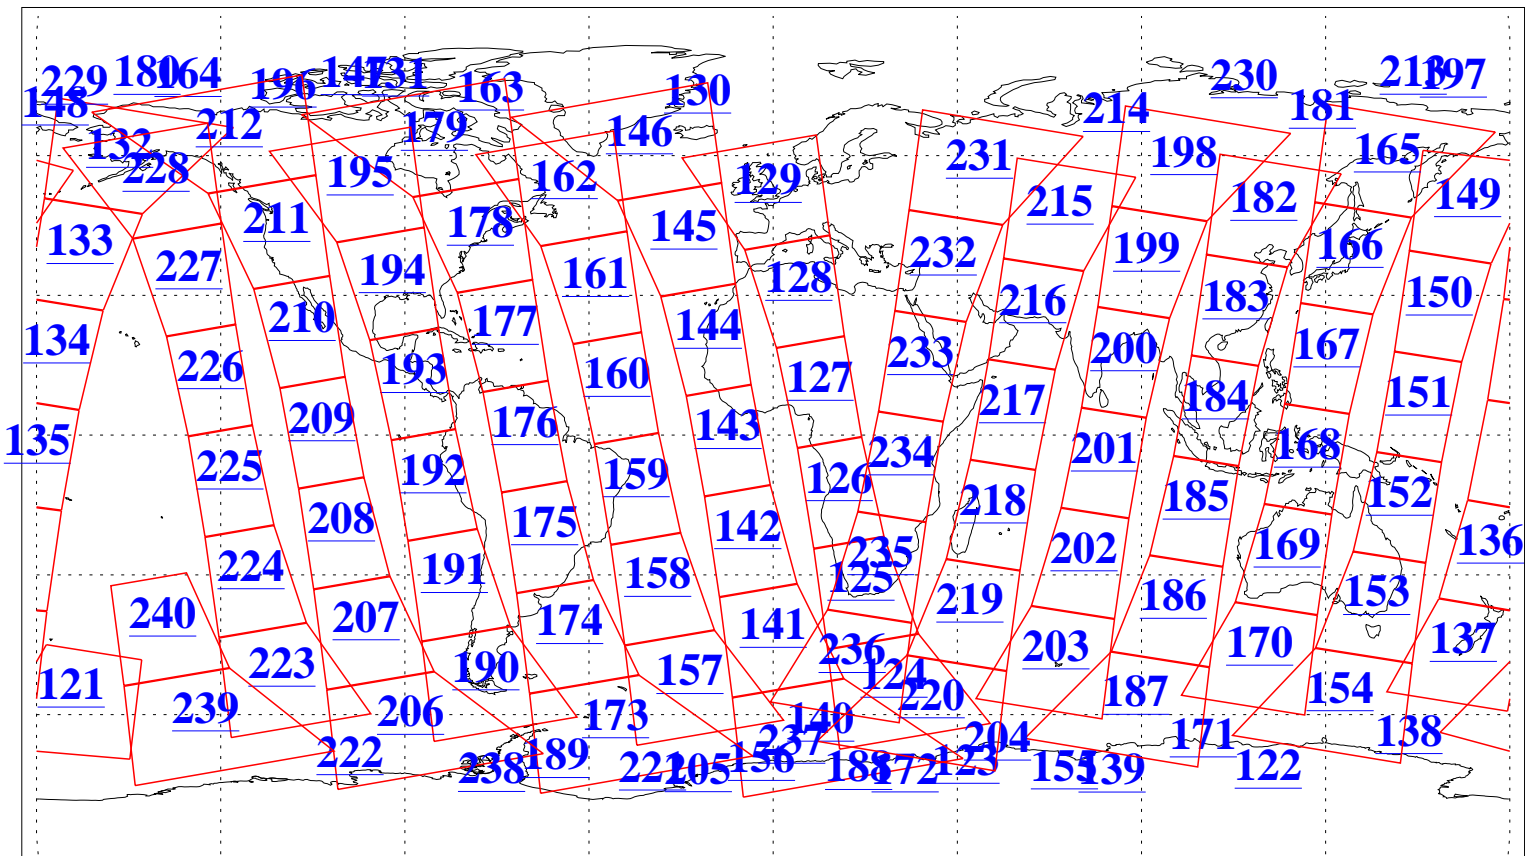

L1B Availability
AMSU Granules: 240
HSB Granules: 0
AIRS Granules: 240

30 Sep 2020
DoY 274
Aqua Day 6724
Granules: 1 to 120

Granules: 121 to 240

Legend: AMSU Available, HSB Available, AIRS Available

L1B Availability
 AMSU Granules: 240
 HSB Granules: 0
 AIRS Granules: 240

30 Sep 2020
 DoY 274
 Aqua Day 6724

Ascending Granules

Descending Granules

Legend: AMSU Available, *HSB Available*, AIRS Available

L1B Availability
 AMSU Granules: 240
 HSB Granules: 0
 AIRS Granules: 240

30 Sep 2020
 DoY 274
 Aqua Day 6724

Northern Hemisphere Granules

Southern Hemisphere Granules

Legend: AMSU Available, HSB Available, **AIRS Available**