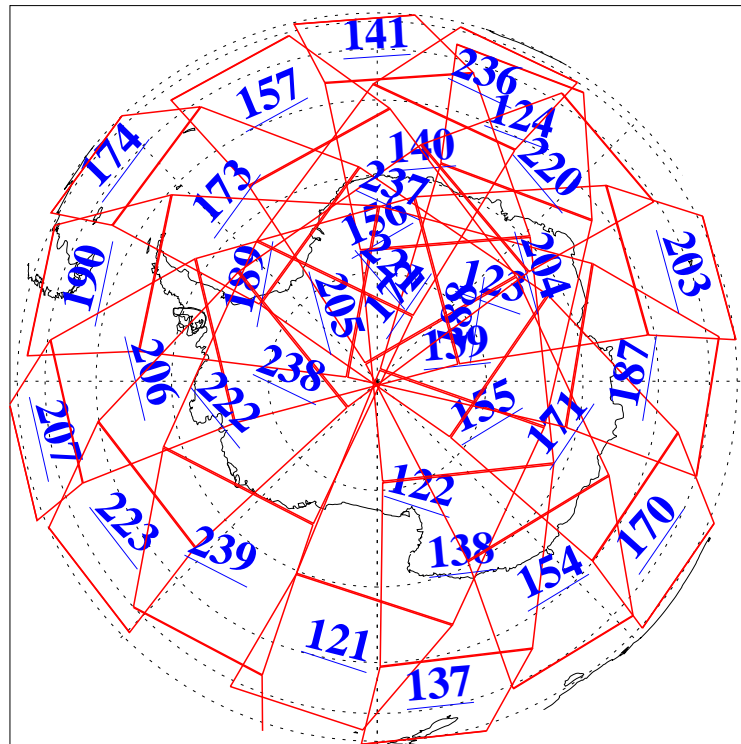

L1B Availability
AMSU Granules: 240
HSB Granules: 0
AIRS Granules: 240

30 Sep 2020
DoY 274
Aqua Day 6724
Granules: 1 to 120

Granules: 121 to 240

Legend: AMSU Available, HSB Available, AIRS Available

L1B Availability
 AMSU Granules: 240
 HSB Granules: 0
 AIRS Granules: 240

30 Sep 2020
 DoY 274
 Aqua Day 6724

Ascending Granules

Descending Granules

Legend: AMSU Available, *HSB Available*, AIRS Available

L1B Availability
 AMSU Granules: 240
 HSB Granules: 0
 AIRS Granules: 240

30 Sep 2020
 DoY 274
 Aqua Day 6724

Northern Hemisphere Granules

Southern Hemisphere Granules

Legend: AMSU Available, HSB Available, **AIRS Available**