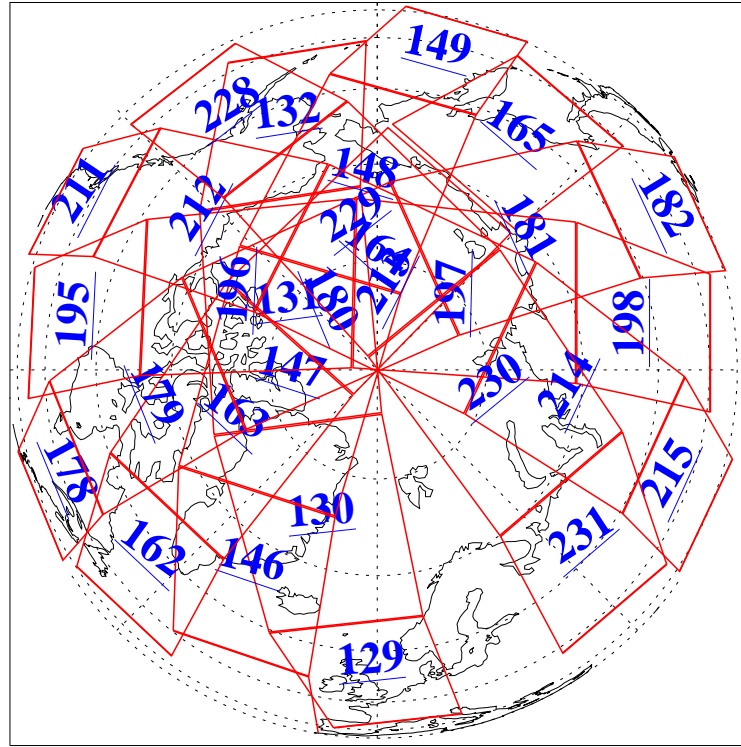

L1B Availability
AMSU Granules: 240
HSB Granules: 0
AIRS Granules: 240

30 Sep 2020
DoY 274
Aqua Day 6724
Granules: 1 to 120

Granules: 121 to 240

Legend: AMSU Available, HSB Available, AIRS Available

L1B Availability
 AMSU Granules: 240
 HSB Granules: 0
 AIRS Granules: 240

30 Sep 2020
 DoY 274
 Aqua Day 6724

Ascending Granules

Descending Granules

Legend: AMSU Available, *HSB Available*, AIRS Available

L1B Availability
 AMSU Granules: 240
 HSB Granules: 0
 AIRS Granules: 240

30 Sep 2020
 DoY 274
 Aqua Day 6724

Northern Hemisphere Granules

Southern Hemisphere Granules

Legend: AMSU Available, HSB Available, **AIRS Available**