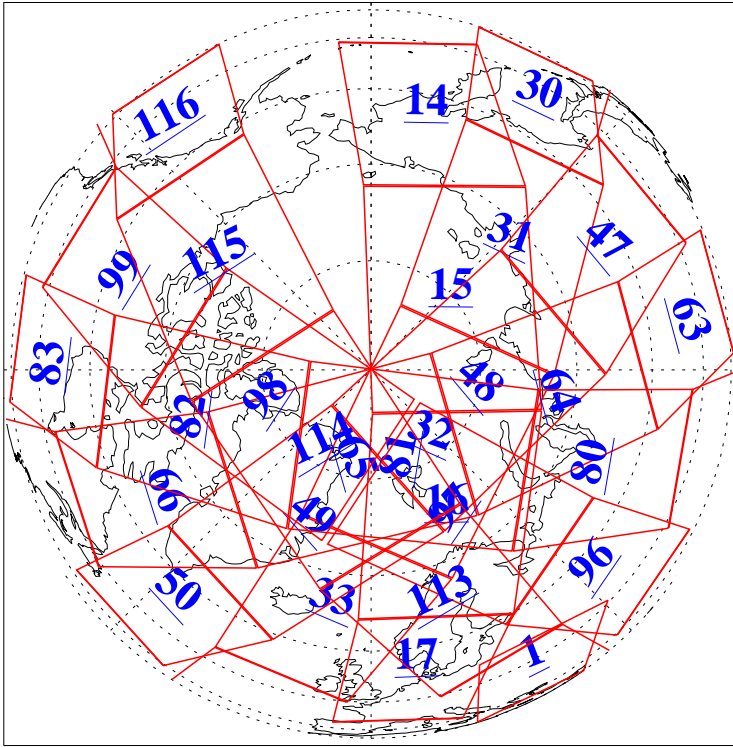

L1B Availability
AMSU Granules: 240
HSB Granules: 0
AIRS Granules: 240

30 Sep 2020
DoY 274
Aqua Day 6724
Granules: 1 to 120

Granules: 121 to 240

Legend: AMSU Available, HSB Available, AIRS Available

L1B Availability
 AMSU Granules: 240
 HSB Granules: 0
 AIRS Granules: 240

30 Sep 2020
 DoY 274
 Aqua Day 6724

Ascending Granules

Descending Granules

Legend: AMSU Available, *HSB Available*, AIRS Available

L1B Availability
 AMSU Granules: 240
 HSB Granules: 0
 AIRS Granules: 240

30 Sep 2020
 DoY 274
 Aqua Day 6724

Northern Hemisphere Granules

Southern Hemisphere Granules

Legend: AMSU Available, HSB Available, **AIRS Available**