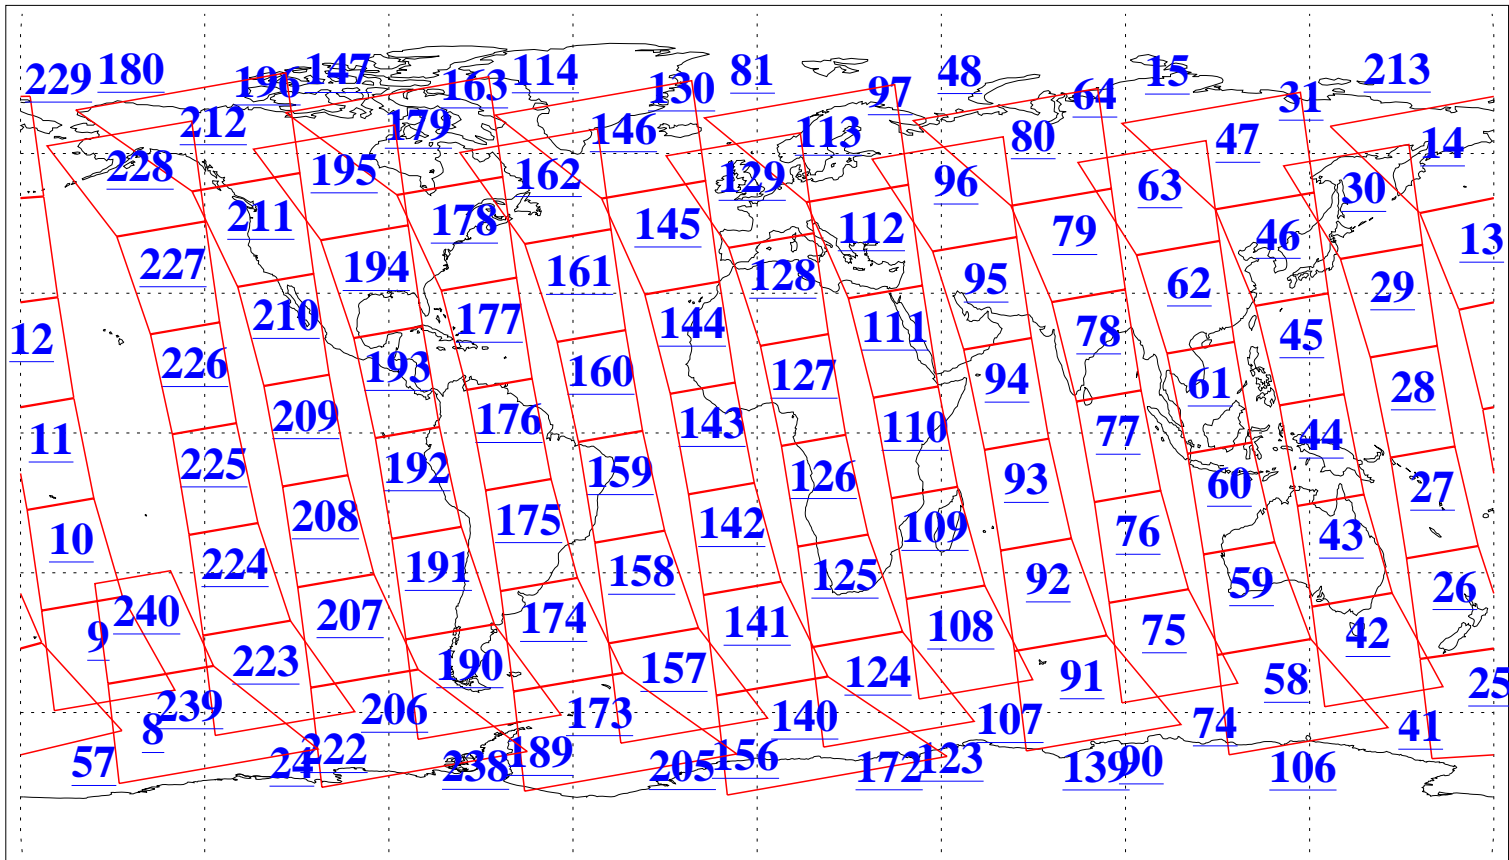

L1B Availability
AMSU Granules: 240
HSB Granules: 0
AIRS Granules: 240

30 Sep 2020
DoY 274
Aqua Day 6724
Granules: 1 to 120

Granules: 121 to 240

Legend: AMSU Available, HSB Available, AIRS Available

L1B Availability
 AMSU Granules: 240
 HSB Granules: 0
 AIRS Granules: 240

30 Sep 2020
 DoY 274
 Aqua Day 6724

Ascending Granules

Descending Granules

Legend: AMSU Available, *HSB Available*, AIRS Available

L1B Availability
 AMSU Granules: 240
 HSB Granules: 0
 AIRS Granules: 240

30 Sep 2020
 DoY 274
 Aqua Day 6724

Northern Hemisphere Granules

Southern Hemisphere Granules

Legend: AMSU Available, HSB Available, **AIRS Available**