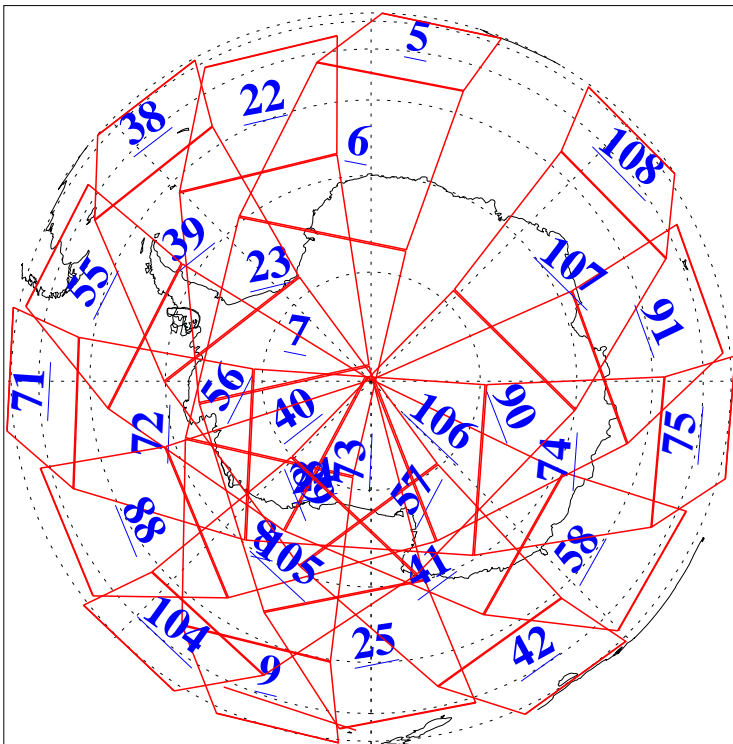

L1B Availability
AMSU Granules: 240
HSB Granules: 0
AIRS Granules: 240

30 Sep 2020
DoY 274
Aqua Day 6724
Granules: 1 to 120

Granules: 121 to 240

Legend: AMSU Available, HSB Available, AIRS Available

L1B Availability
 AMSU Granules: 240
 HSB Granules: 0
 AIRS Granules: 240

30 Sep 2020
 DoY 274
 Aqua Day 6724

Ascending Granules

Descending Granules

Legend: AMSU Available, *HSB Available*, AIRS Available

L1B Availability
 AMSU Granules: 240
 HSB Granules: 0
 AIRS Granules: 240

30 Sep 2020
 DoY 274
 Aqua Day 6724

Northern Hemisphere Granules

Southern Hemisphere Granules

Legend: AMSU Available, HSB Available, **AIRS Available**