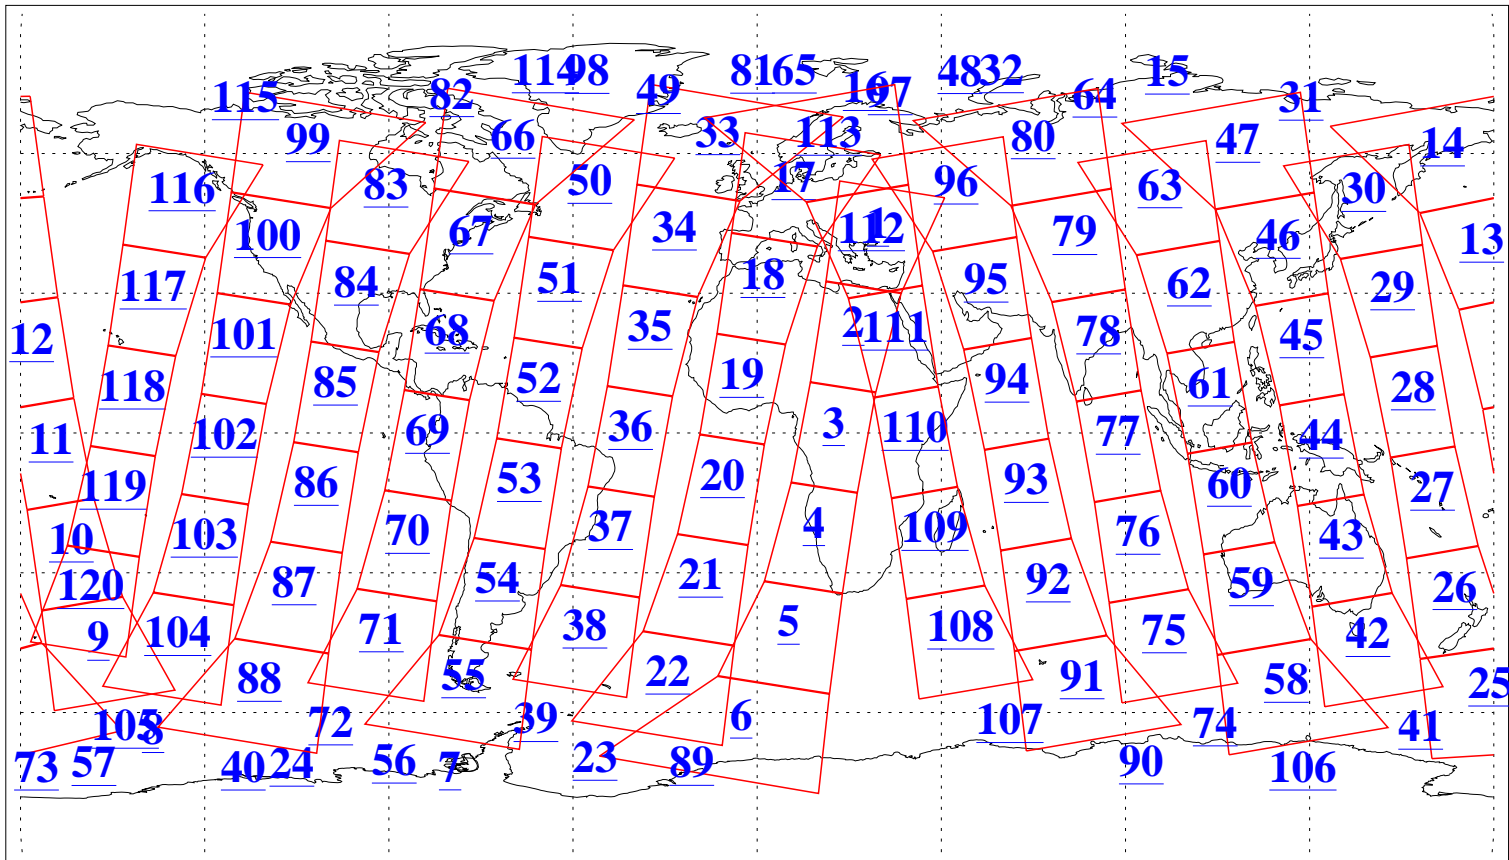

L1B Availability
AMSU Granules: 240
HSB Granules: 0
AIRS Granules: 240

30 Sep 2020
DoY 274
Aqua Day 6724
Granules: 1 to 120

Granules: 121 to 240

Legend: AMSU Available, HSB Available, AIRS Available

L1B Availability
 AMSU Granules: 240
 HSB Granules: 0
 AIRS Granules: 240

30 Sep 2020
 DoY 274
 Aqua Day 6724

Ascending Granules

Descending Granules

Legend: AMSU Available, *HSB Available*, AIRS Available

L1B Availability
 AMSU Granules: 240
 HSB Granules: 0
 AIRS Granules: 240

30 Sep 2020
 DoY 274
 Aqua Day 6724

Northern Hemisphere Granules

Southern Hemisphere Granules

Legend: AMSU Available, HSB Available, **AIRS Available**