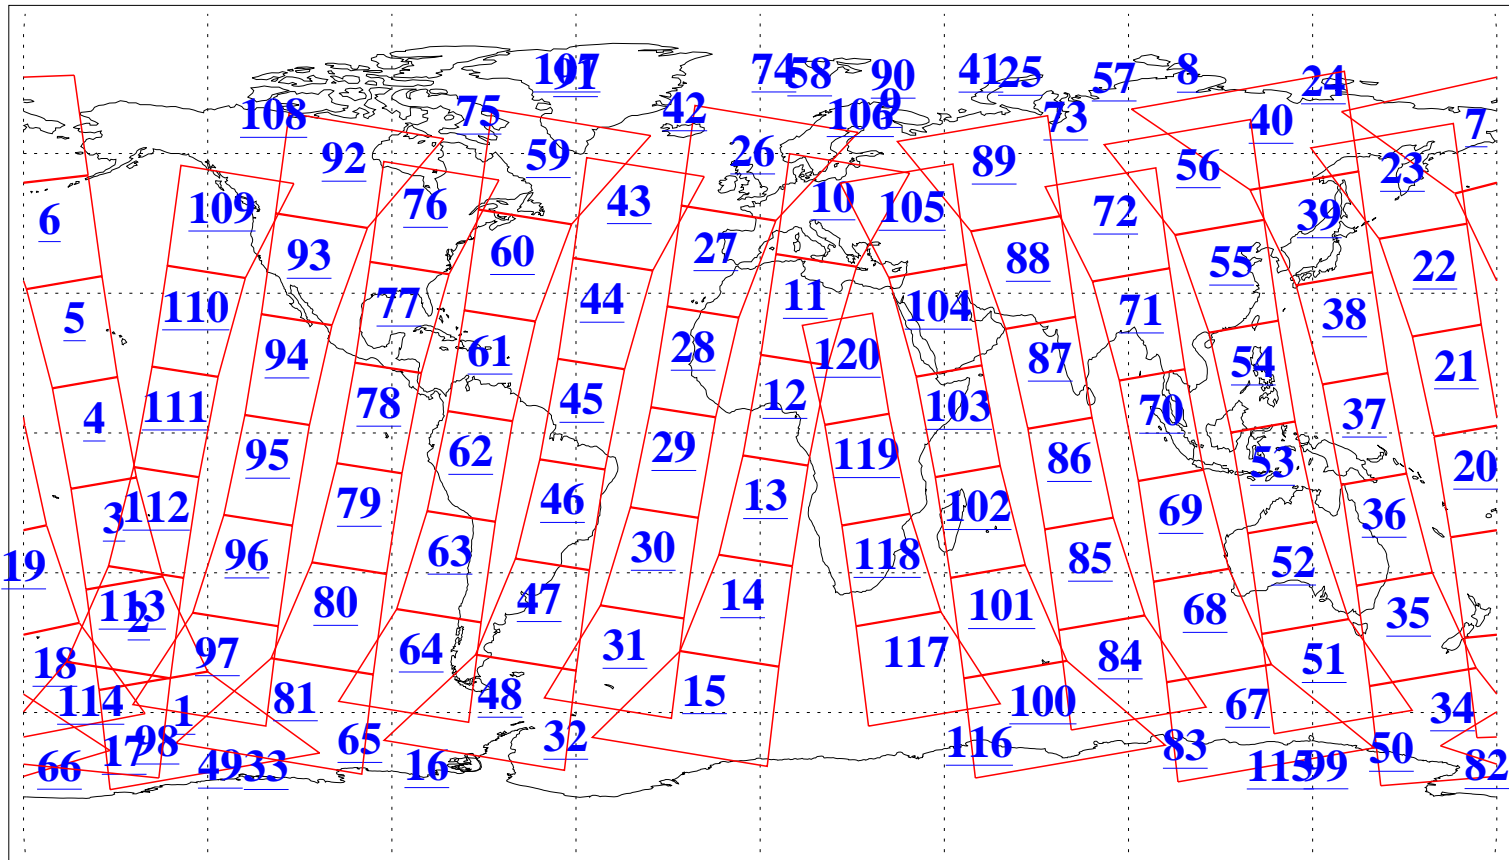

L1B Availability
 AMSU Granules: 239
 HSB Granules: 0
 AIRS Granules: 240

29 Sep 2020
 DoY 273
 Aqua Day 6723
 Granules: 1 to 120

Granules: 121 to 240

Legend: AMSU Available, *HSB Available*, *AIRS Available*

L1B Availability
 AMSU Granules: 239
 HSB Granules: 0
 AIRS Granules: 240

29 Sep 2020
 DoY 273
 Aqua Day 6723

Ascending Granules

Descending Granules

Legend: AMSU Available, HSB Available, AIRS Available

L1B Availability
 AMSU Granules: 239
 HSB Granules: 0
 AIRS Granules: 240

29 Sep 2020
 DoY 273
 Aqua Day 6723

Northern Hemisphere Granules

Southern Hemisphere Granules

Legend: AMSU Available, HSB Available, **AIRS Available**