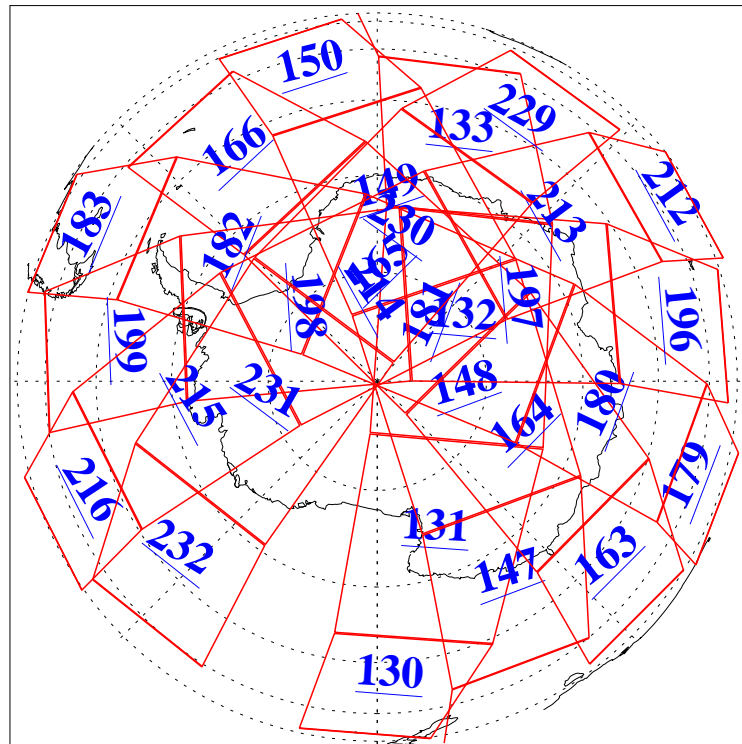

Legend: AMSU Available, HSB Available, **AIRS Available**