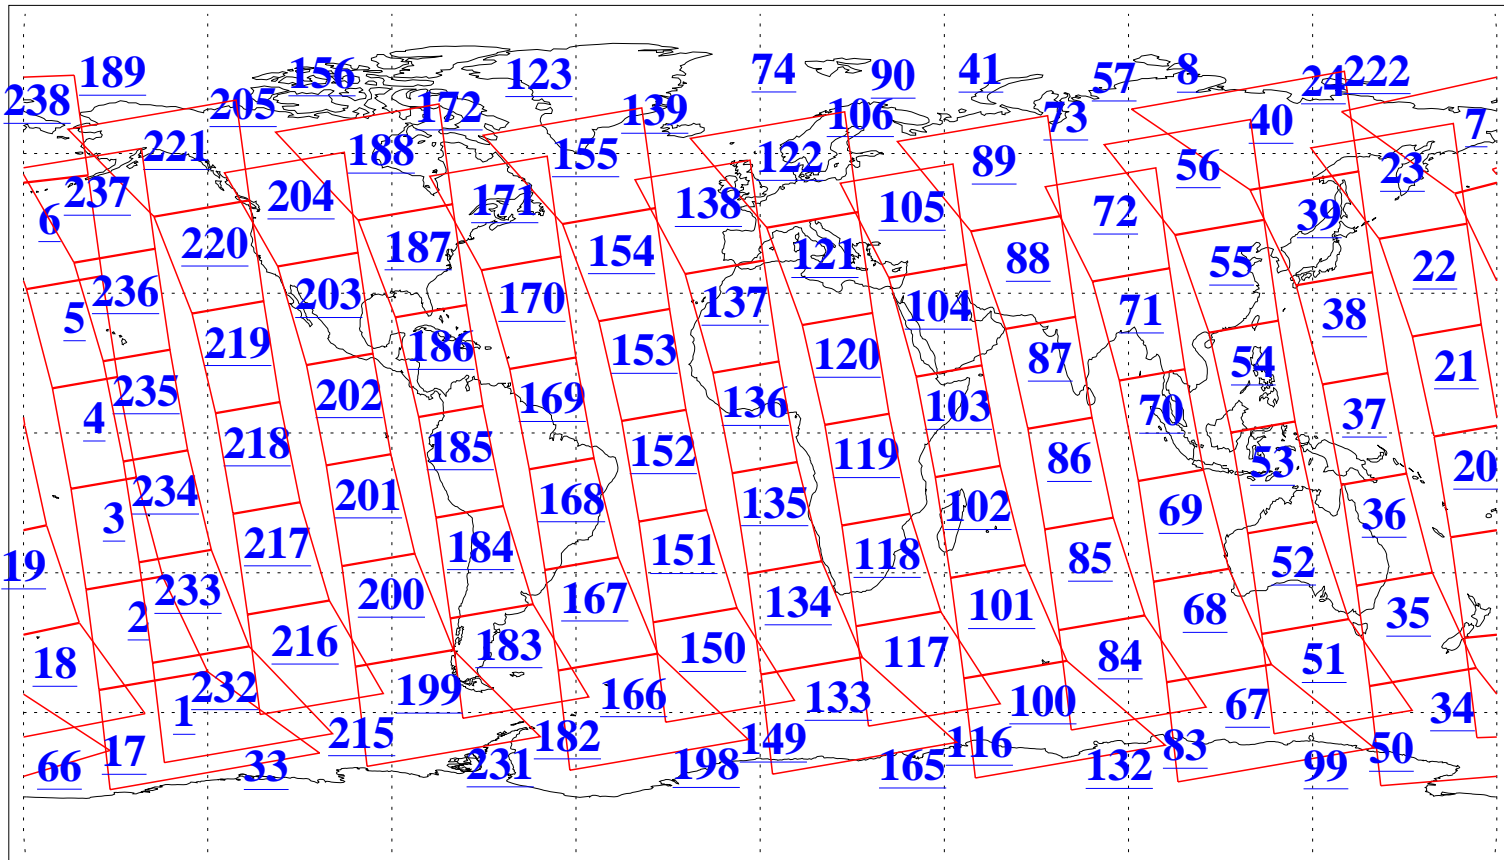

L1B Availability
 AMSU Granules: 239
 HSB Granules: 0
 AIRS Granules: 240

29 Sep 2020
 DoY 273
 Aqua Day 6723
 Granules: 1 to 120

Granules: 121 to 240

Legend: AMSU Available, *HSB Available*, *AIRS Available*

L1B Availability
 AMSU Granules: 239
 HSB Granules: 0
 AIRS Granules: 240

29 Sep 2020
 DoY 273
 Aqua Day 6723

Ascending Granules

Descending Granules

Legend: AMSU Available, HSB Available, AIRS Available

L1B Availability
 AMSU Granules: 239
 HSB Granules: 0
 AIRS Granules: 240

29 Sep 2020
 DoY 273
 Aqua Day 6723

Northern Hemisphere Granules

Southern Hemisphere Granules

Legend: AMSU Available, HSB Available, **AIRS Available**