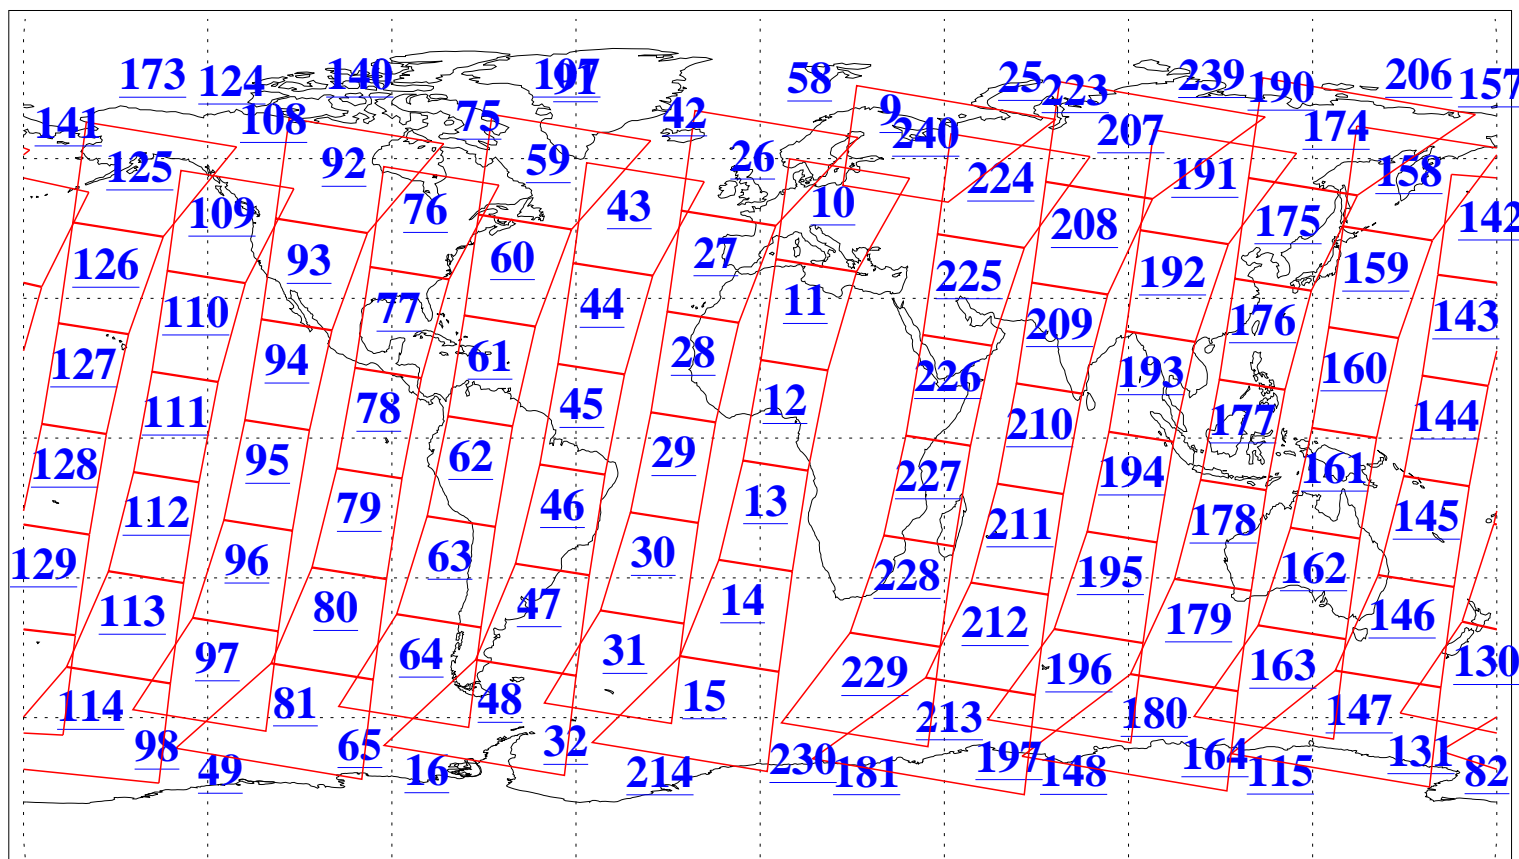

L1B Availability
 AMSU Granules: 239
 HSB Granules: 0
 AIRS Granules: 240

29 Sep 2020
 DoY 273
 Aqua Day 6723
 Granules: 1 to 120

Granules: 121 to 240

Legend: AMSU Available, *HSB Available*, *AIRS Available*

L1B Availability
 AMSU Granules: 239
 HSB Granules: 0
 AIRS Granules: 240

29 Sep 2020
 DoY 273
 Aqua Day 6723

Ascending Granules

Descending Granules

Legend: AMSU Available, HSB Available, AIRS Available

L1B Availability
 AMSU Granules: 239
 HSB Granules: 0
 AIRS Granules: 240

29 Sep 2020
 DoY 273
 Aqua Day 6723

Northern Hemisphere Granules

Southern Hemisphere Granules

Legend: AMSU Available, HSB Available, **AIRS Available**