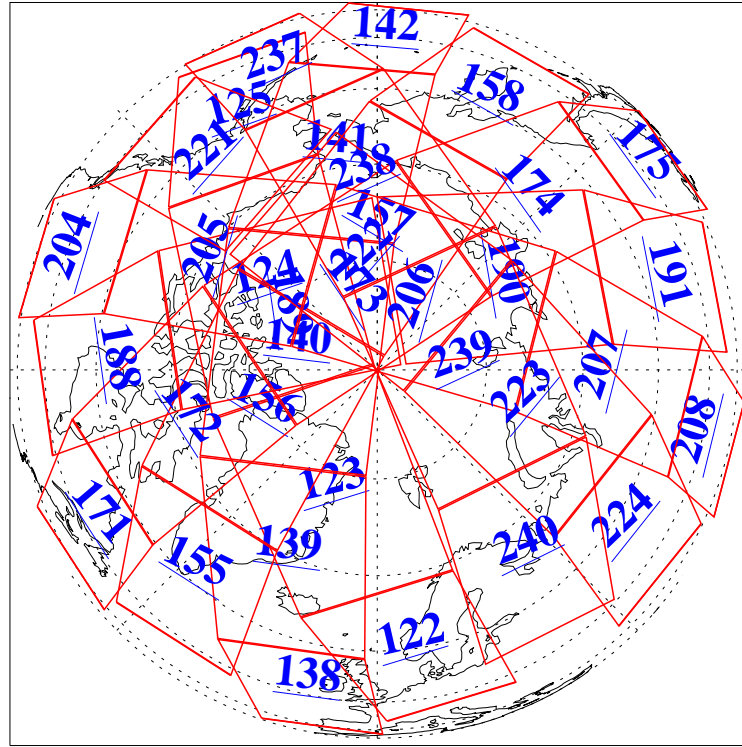

L1B Availability
 AMSU Granules: 239
 HSB Granules: 0
 AIRS Granules: 240

29 Sep 2020
 DoY 273
 Aqua Day 6723

Ascending Granules

Descending Granules

Legend: AMSU Available, HSB Available, AIRS Available

L1B Availability
 AMSU Granules: 239
 HSB Granules: 0
 AIRS Granules: 240

29 Sep 2020
 DoY 273
 Aqua Day 6723

Northern Hemisphere Granules

Southern Hemisphere Granules

Legend: AMSU Available, HSB Available, **AIRS Available**