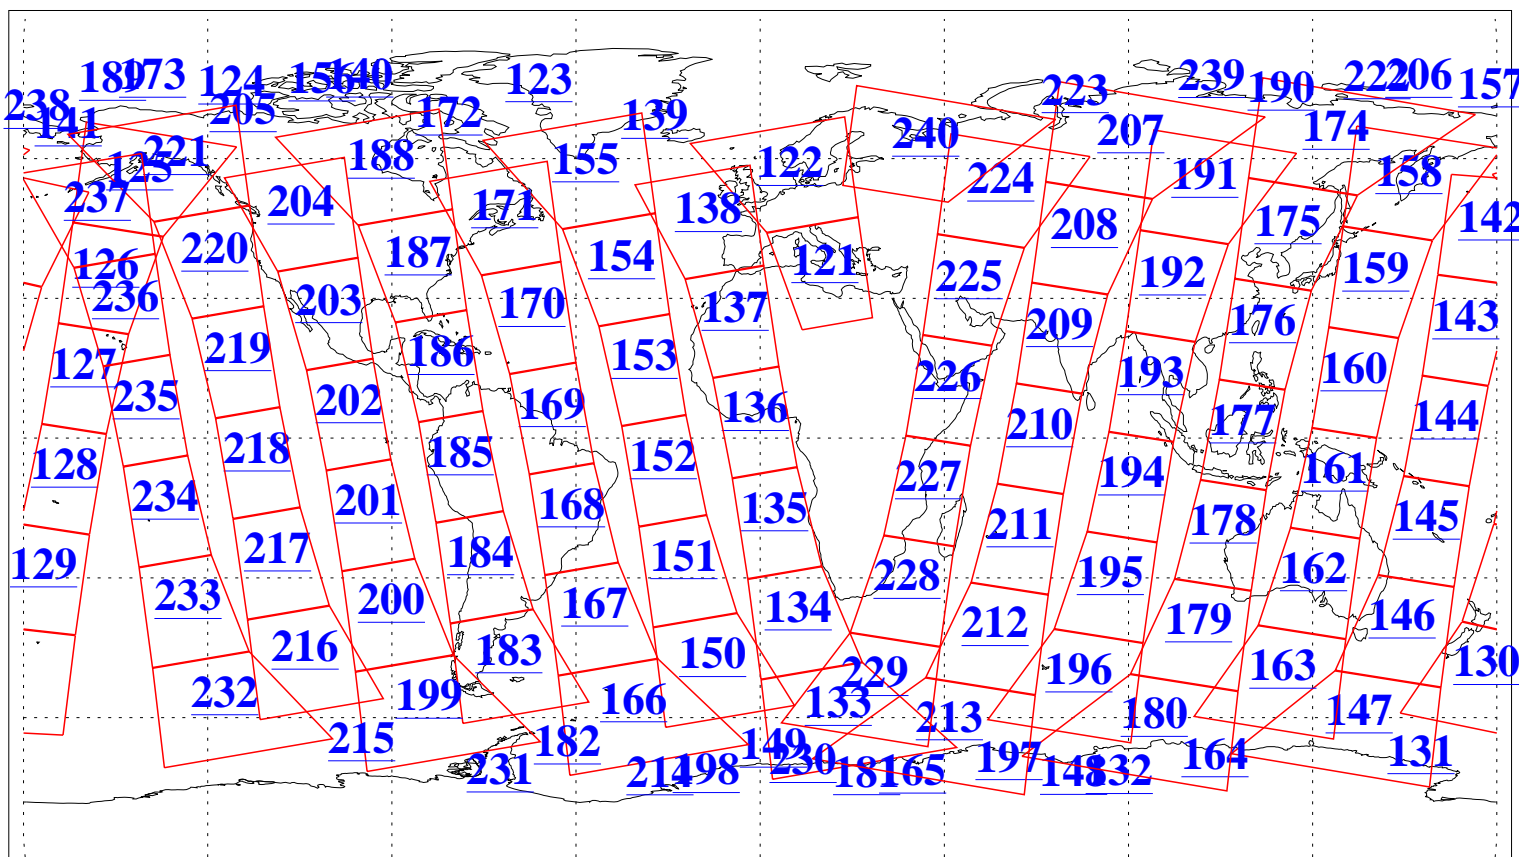

L1B Availability
 AMSU Granules: 239
 HSB Granules: 0
 AIRS Granules: 240

29 Sep 2020
 DoY 273
 Aqua Day 6723
 Granules: 1 to 120

Granules: 121 to 240

Legend: AMSU Available, *HSB Available*, *AIRS Available*

L1B Availability
 AMSU Granules: 239
 HSB Granules: 0
 AIRS Granules: 240

29 Sep 2020
 DoY 273
 Aqua Day 6723

Ascending Granules

Descending Granules

Legend: AMSU Available, HSB Available, AIRS Available

L1B Availability
 AMSU Granules: 239
 HSB Granules: 0
 AIRS Granules: 240

29 Sep 2020
 DoY 273
 Aqua Day 6723

Northern Hemisphere Granules

Southern Hemisphere Granules

Legend: AMSU Available, HSB Available, **AIRS Available**