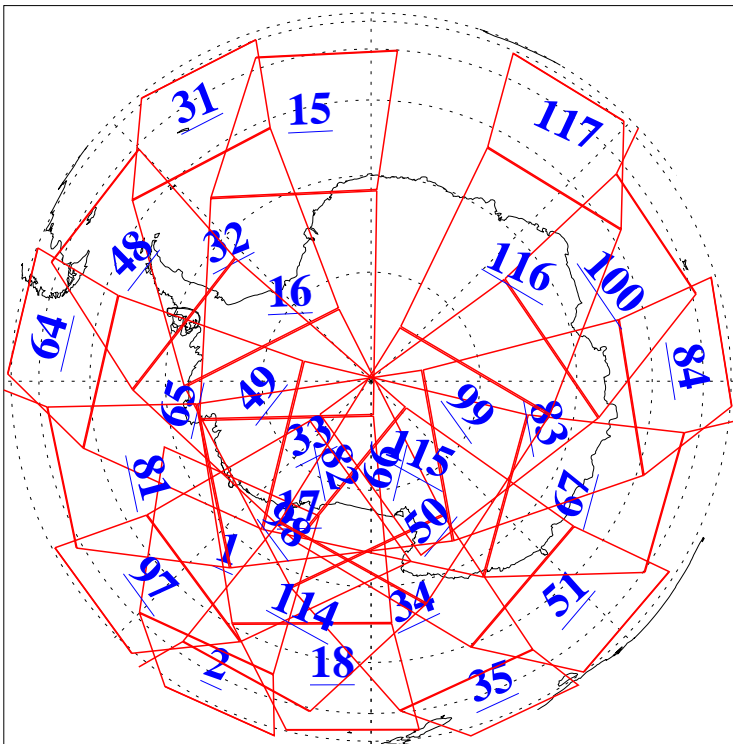

L1B Availability
 AMSU Granules: 239
 HSB Granules: 0
 AIRS Granules: 240

29 Sep 2020
 DoY 273
 Aqua Day 6723
 Granules: 1 to 120

Granules: 121 to 240

Legend: AMSU Available, *HSB Available*, *AIRS Available*

L1B Availability
 AMSU Granules: 239
 HSB Granules: 0
 AIRS Granules: 240

29 Sep 2020
 DoY 273
 Aqua Day 6723

Ascending Granules

Descending Granules

Legend: AMSU Available, HSB Available, AIRS Available

L1B Availability
 AMSU Granules: 239
 HSB Granules: 0
 AIRS Granules: 240

29 Sep 2020
 DoY 273
 Aqua Day 6723

Northern Hemisphere Granules

Southern Hemisphere Granules

Legend: AMSU Available, HSB Available, **AIRS Available**