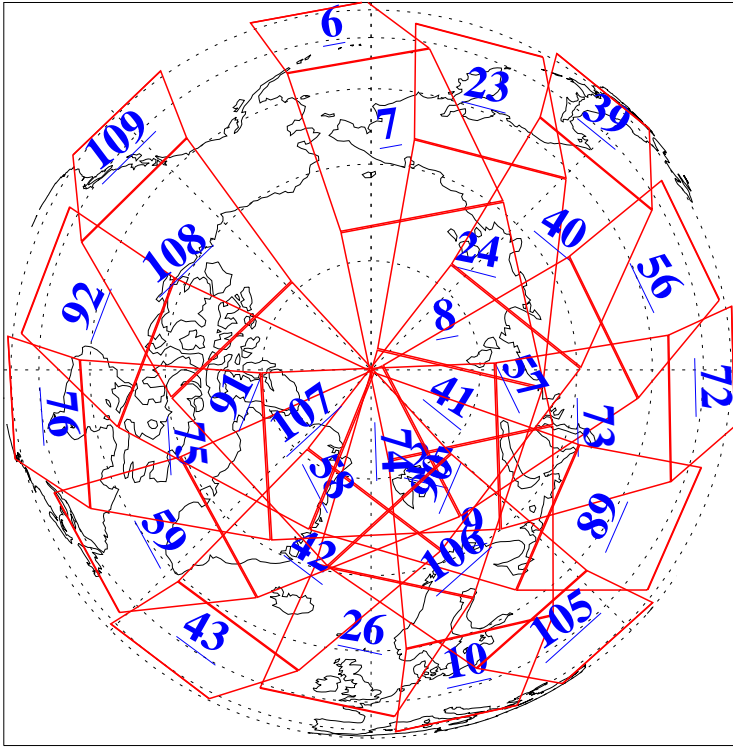

L1B Availability
 AMSU Granules: 239
 HSB Granules: 0
 AIRS Granules: 240

29 Sep 2020
 DoY 273
 Aqua Day 6723
 Granules: 1 to 120

Granules: 121 to 240

Legend: AMSU Available, *HSB Available*, *AIRS Available*

L1B Availability
 AMSU Granules: 239
 HSB Granules: 0
 AIRS Granules: 240

29 Sep 2020
 DoY 273
 Aqua Day 6723

Ascending Granules

Descending Granules

Legend: AMSU Available, HSB Available, AIRS Available

L1B Availability
 AMSU Granules: 239
 HSB Granules: 0
 AIRS Granules: 240

29 Sep 2020
 DoY 273
 Aqua Day 6723

Northern Hemisphere Granules

Southern Hemisphere Granules

Legend: AMSU Available, HSB Available, **AIRS Available**