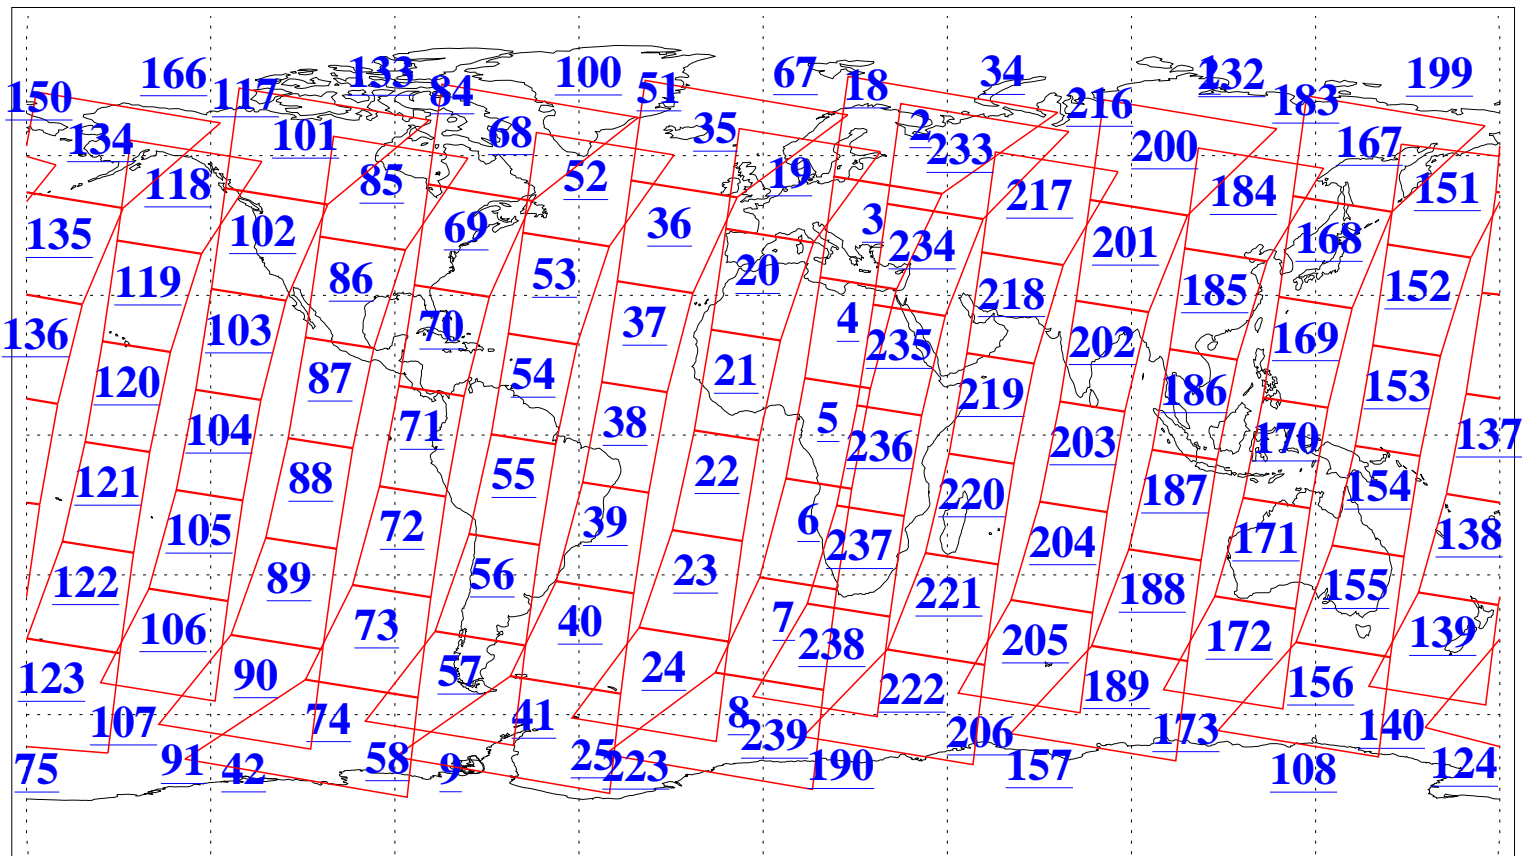

L1B Availability
 AMSU Granules: 240
 HSB Granules: 0
 AIRS Granules: 240

28 Sep 2020
 DoY 272
 Aqua Day 6722
 Granules: 1 to 120

Granules: 121 to 240

Legend: AMSU Available, *HSB Available*, *AIRS Available*

L1B Availability
AMSU Granules: 240
HSB Granules: 0
AIRS Granules: 240

28 Sep 2020
DoY 272
Aqua Day 6722

Ascending Granules

Descending Granules

Legend: AMSU Available, *HSB Available*, AIRS Available

L1B Availability
 AMSU Granules: 240
 HSB Granules: 0
 AIRS Granules: 240

28 Sep 2020
 DoY 272
 Aqua Day 6722

Northern Hemisphere Granules

Southern Hemisphere Granules

Legend: AMSU Available, HSB Available, **AIRS Available**