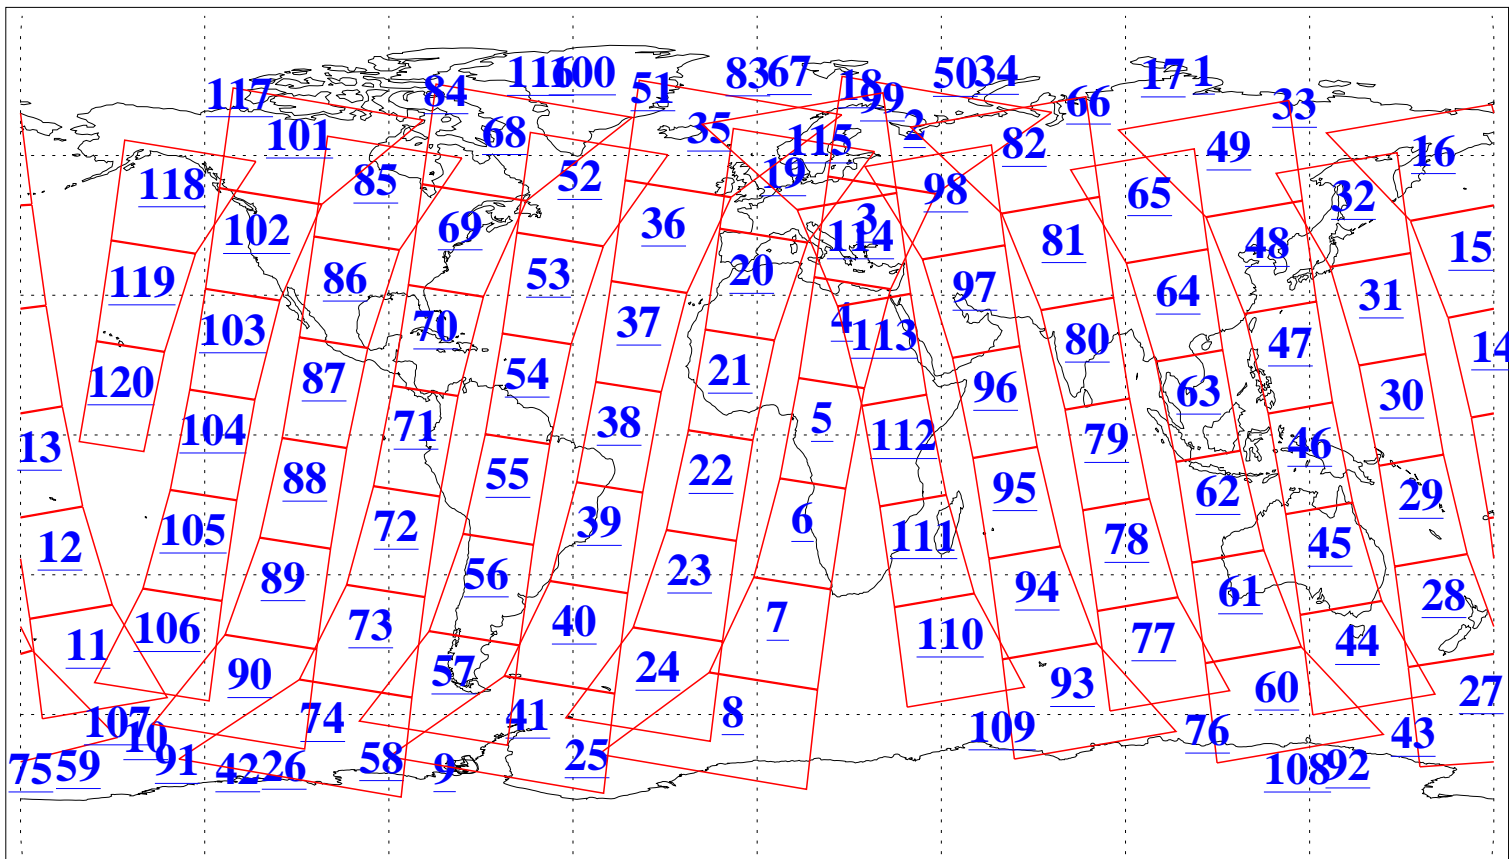

L1B Availability
 AMSU Granules: 240
 HSB Granules: 0
 AIRS Granules: 240

28 Sep 2020
 DoY 272
 Aqua Day 6722
 Granules: 1 to 120

Granules: 121 to 240

Legend: AMSU Available, *HSB Available*, *AIRS Available*

L1B Availability
AMSU Granules: 240
HSB Granules: 0
AIRS Granules: 240

28 Sep 2020
DoY 272
Aqua Day 6722

Ascending Granules

Descending Granules

Legend: AMSU Available, *HSB Available*, AIRS Available

L1B Availability
 AMSU Granules: 240
 HSB Granules: 0
 AIRS Granules: 240

28 Sep 2020
 DoY 272
 Aqua Day 6722

Northern Hemisphere Granules

Southern Hemisphere Granules

Legend: AMSU Available, HSB Available, **AIRS Available**