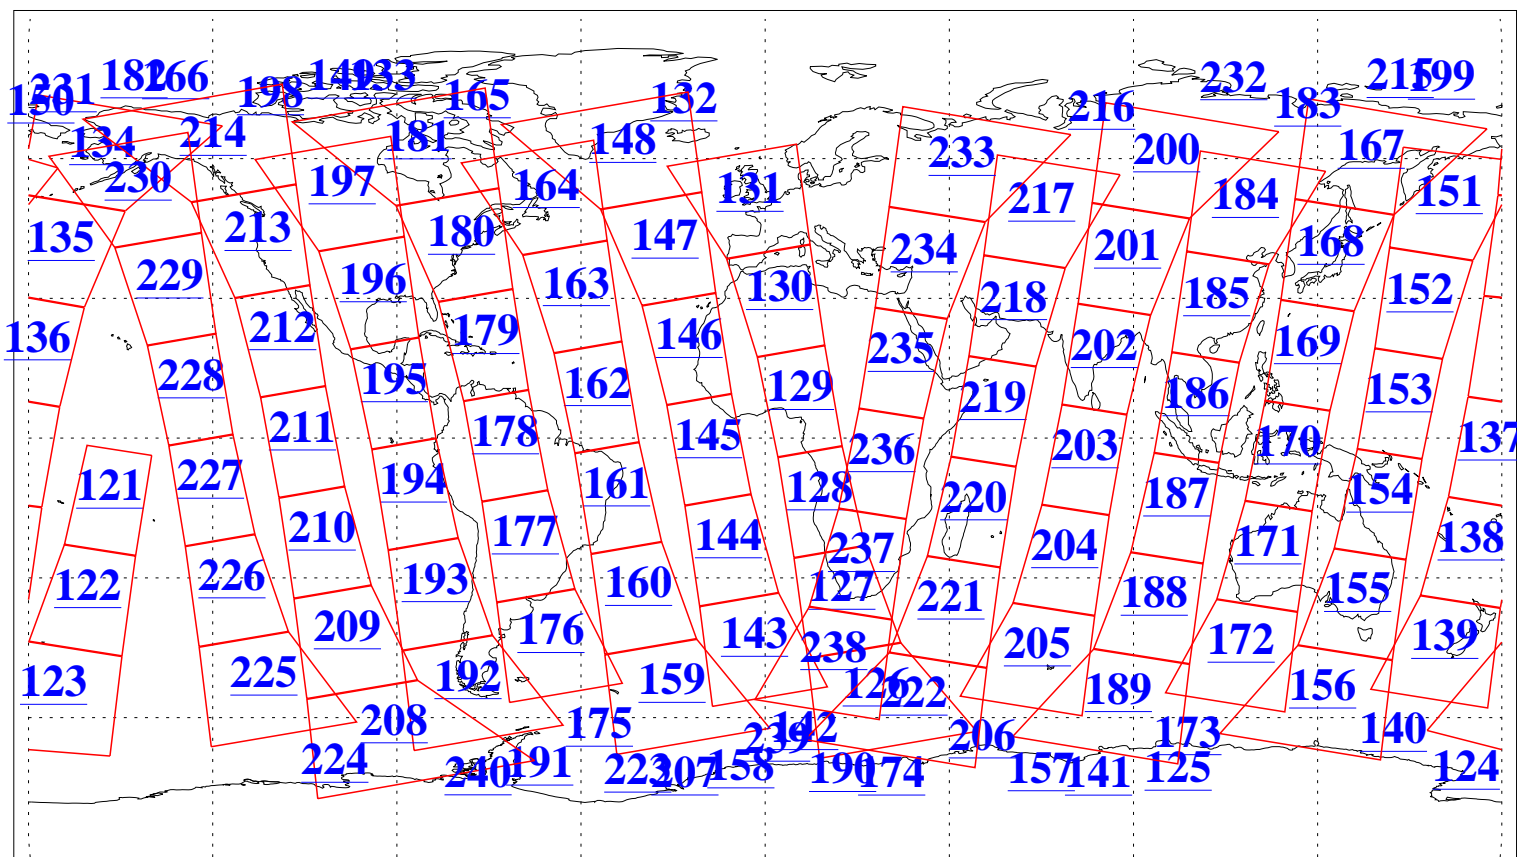

L1B Availability
 AMSU Granules: 240
 HSB Granules: 0
 AIRS Granules: 240

28 Sep 2020
 DoY 272
 Aqua Day 6722
 Granules: 1 to 120

Granules: 121 to 240

Legend: AMSU Available, *HSB Available*, *AIRS Available*

L1B Availability
AMSU Granules: 240
HSB Granules: 0
AIRS Granules: 240

28 Sep 2020
DoY 272
Aqua Day 6722

Ascending Granules

Descending Granules

Legend: AMSU Available, *HSB Available*, AIRS Available

L1B Availability
 AMSU Granules: 240
 HSB Granules: 0
 AIRS Granules: 240

28 Sep 2020
 DoY 272
 Aqua Day 6722

Northern Hemisphere Granules

Southern Hemisphere Granules

Legend: AMSU Available, HSB Available, **AIRS Available**