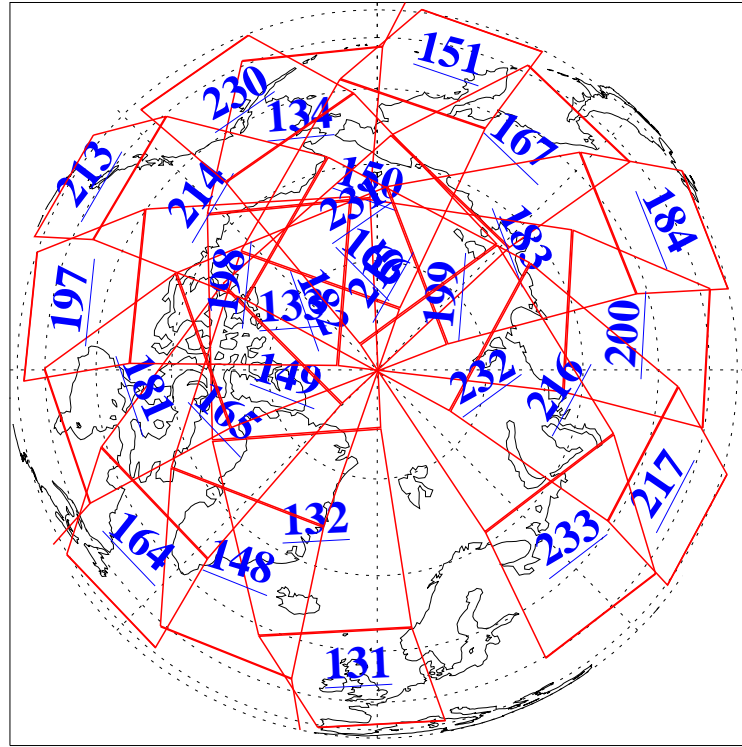

L1B Availability
AMSU Granules: 240
HSB Granules: 0
AIRS Granules: 240

28 Sep 2020
DoY 272
Aqua Day 6722

Northern Hemisphere Granules

Southern Hemisphere Granules