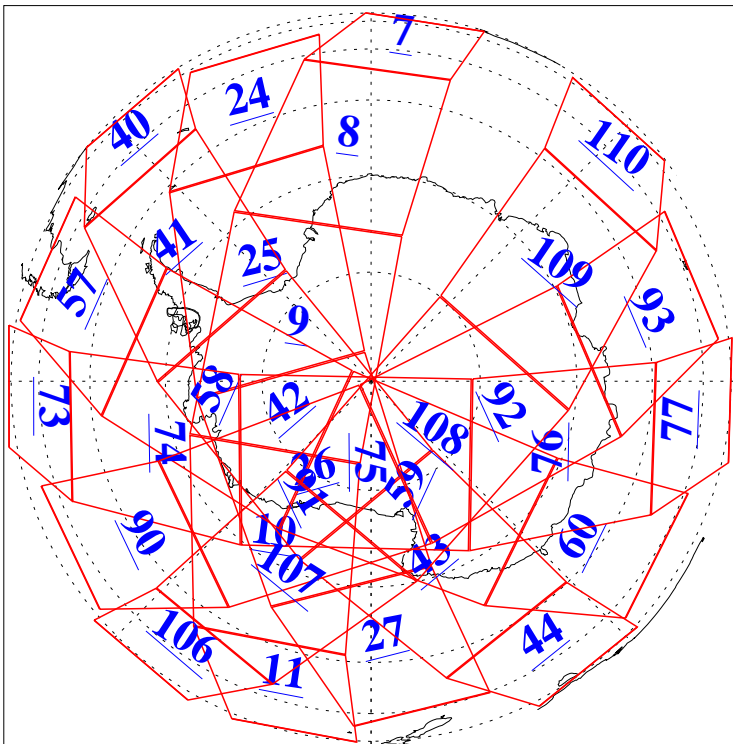

L1B Availability
 AMSU Granules: 240
 HSB Granules: 0
 AIRS Granules: 240

28 Sep 2020
 DoY 272
 Aqua Day 6722
 Granules: 1 to 120

Granules: 121 to 240

Legend: AMSU Available, *HSB Available*, *AIRS Available*

L1B Availability
AMSU Granules: 240
HSB Granules: 0
AIRS Granules: 240

28 Sep 2020
DoY 272
Aqua Day 6722

Ascending Granules

Descending Granules

Legend: AMSU Available, *HSB Available*, AIRS Available

L1B Availability
 AMSU Granules: 240
 HSB Granules: 0
 AIRS Granules: 240

28 Sep 2020
 DoY 272
 Aqua Day 6722

Northern Hemisphere Granules

Southern Hemisphere Granules

Legend: AMSU Available, HSB Available, **AIRS Available**