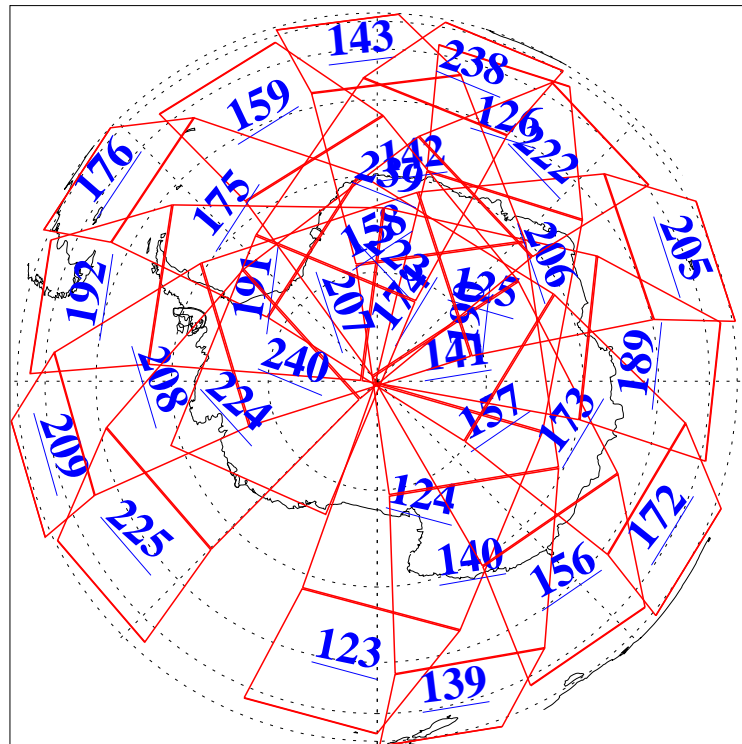

L1B Availability
 AMSU Granules: 240
 HSB Granules: 0
 AIRS Granules: 240

28 Sep 2020
 DoY 272
 Aqua Day 6722
 Granules: 1 to 120

Granules: 121 to 240

Legend: AMSU Available, *HSB Available*, *AIRS Available*

L1B Availability
AMSU Granules: 240
HSB Granules: 0
AIRS Granules: 240

28 Sep 2020
DoY 272
Aqua Day 6722

Ascending Granules

Descending Granules

Legend: AMSU Available, *HSB Available*, AIRS Available

L1B Availability
 AMSU Granules: 240
 HSB Granules: 0
 AIRS Granules: 240

28 Sep 2020
 DoY 272
 Aqua Day 6722

Northern Hemisphere Granules

Southern Hemisphere Granules

Legend: AMSU Available, HSB Available, **AIRS Available**