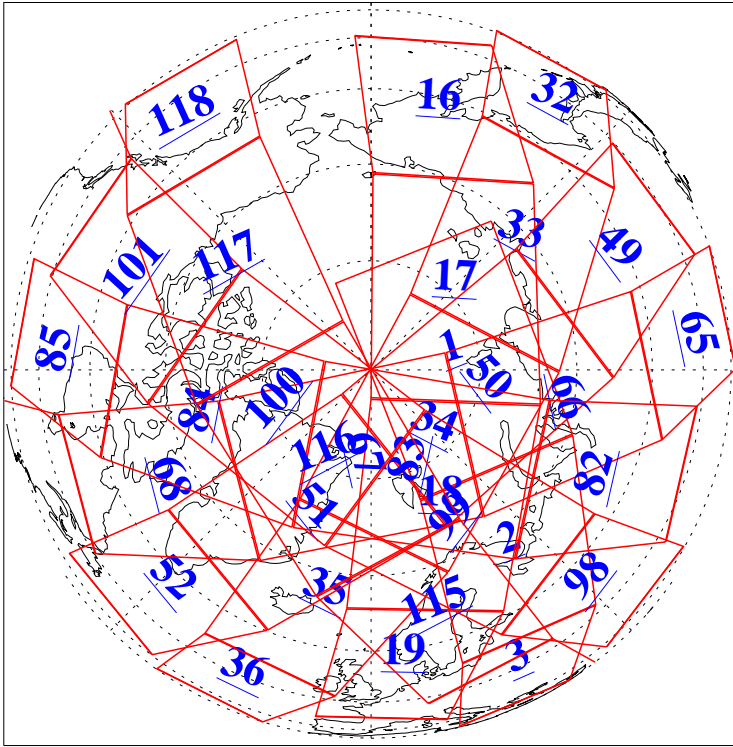

L1B Availability
 AMSU Granules: 240
 HSB Granules: 0
 AIRS Granules: 240

28 Sep 2020
 DoY 272
 Aqua Day 6722
 Granules: 1 to 120

Granules: 121 to 240

Legend: AMSU Available, *HSB Available*, *AIRS Available*

L1B Availability
AMSU Granules: 240
HSB Granules: 0
AIRS Granules: 240

28 Sep 2020
DoY 272
Aqua Day 6722

Ascending Granules

Descending Granules

Legend: AMSU Available, *HSB Available*, AIRS Available

L1B Availability
 AMSU Granules: 240
 HSB Granules: 0
 AIRS Granules: 240

28 Sep 2020
 DoY 272
 Aqua Day 6722

Northern Hemisphere Granules

Southern Hemisphere Granules

Legend: AMSU Available, HSB Available, **AIRS Available**