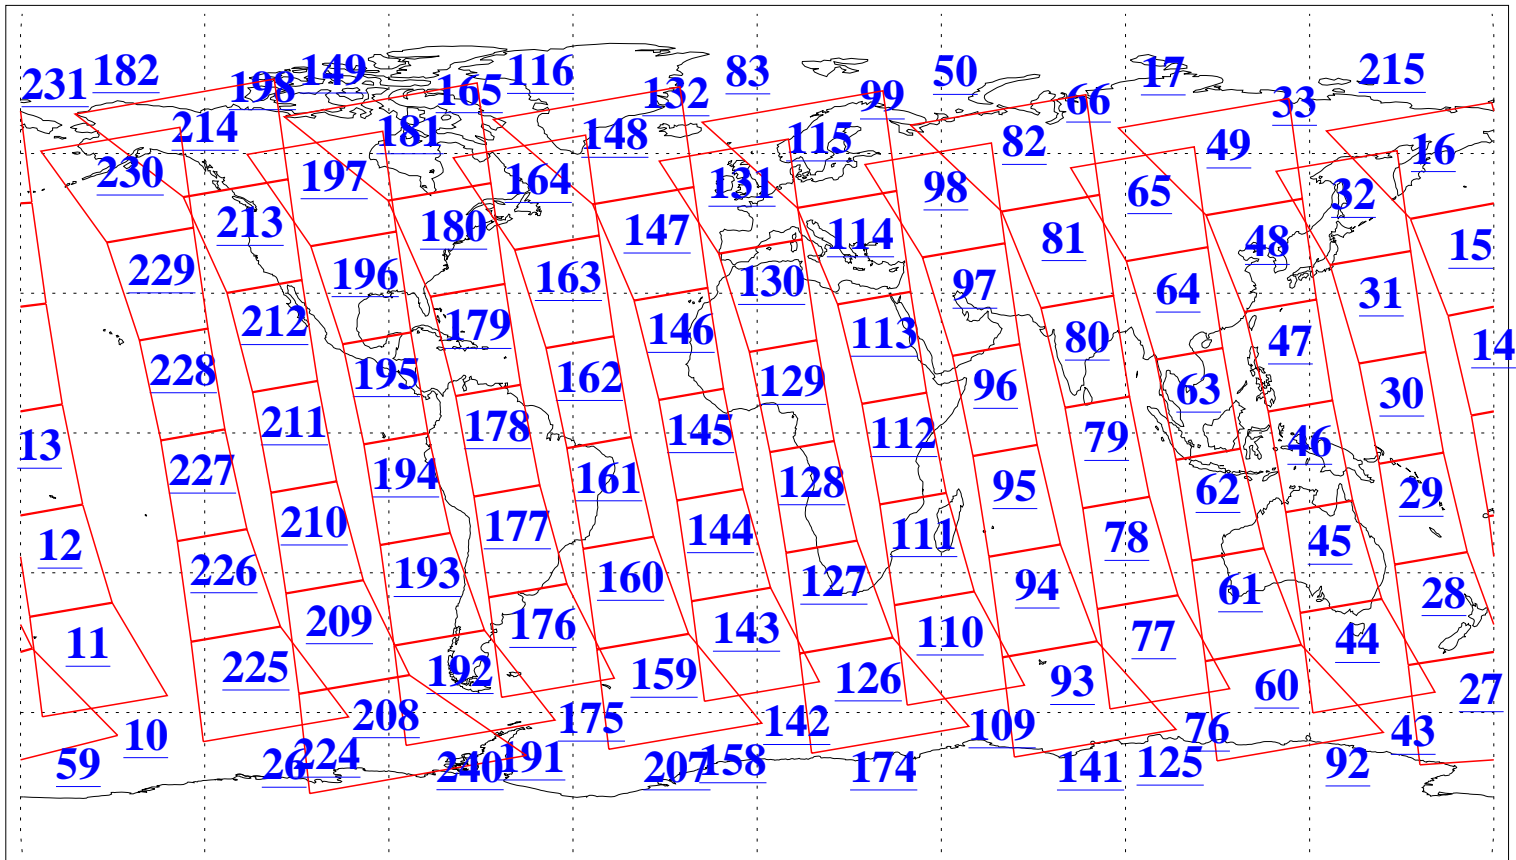

L1B Availability
 AMSU Granules: 240
 HSB Granules: 0
 AIRS Granules: 240

28 Sep 2020
 DoY 272
 Aqua Day 6722
 Granules: 1 to 120

Granules: 121 to 240

Legend: AMSU Available, *HSB Available*, *AIRS Available*

L1B Availability
AMSU Granules: 240
HSB Granules: 0
AIRS Granules: 240

28 Sep 2020
DoY 272
Aqua Day 6722

Ascending Granules

Descending Granules

Legend: AMSU Available, *HSB Available*, AIRS Available

L1B Availability
 AMSU Granules: 240
 HSB Granules: 0
 AIRS Granules: 240

28 Sep 2020
 DoY 272
 Aqua Day 6722

Northern Hemisphere Granules

Southern Hemisphere Granules

Legend: AMSU Available, HSB Available, **AIRS Available**