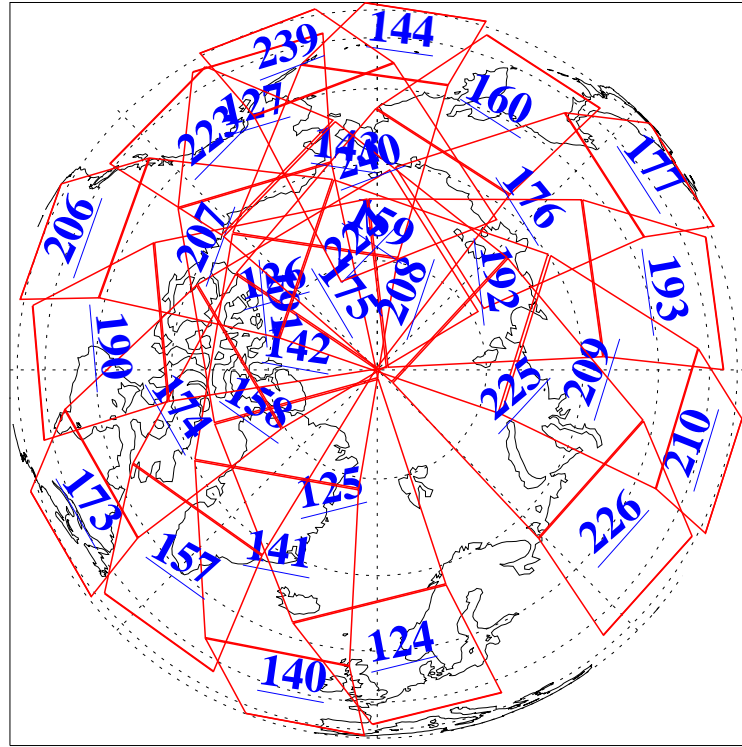

27 Sep 2020
 DoY 271
 Aqua Day 6721

Ascending Granules

Descending Granules

Legend: AMSU Available, HSB Available, AIRS Available

L1B Availability
 AMSU Granules: 239
 HSB Granules: 0
 AIRS Granules: 240

27 Sep 2020
 DoY 271
 Aqua Day 6721

Northern Hemisphere Granules

Southern Hemisphere Granules

Legend: AMSU Available, HSB Available, AIRS Available