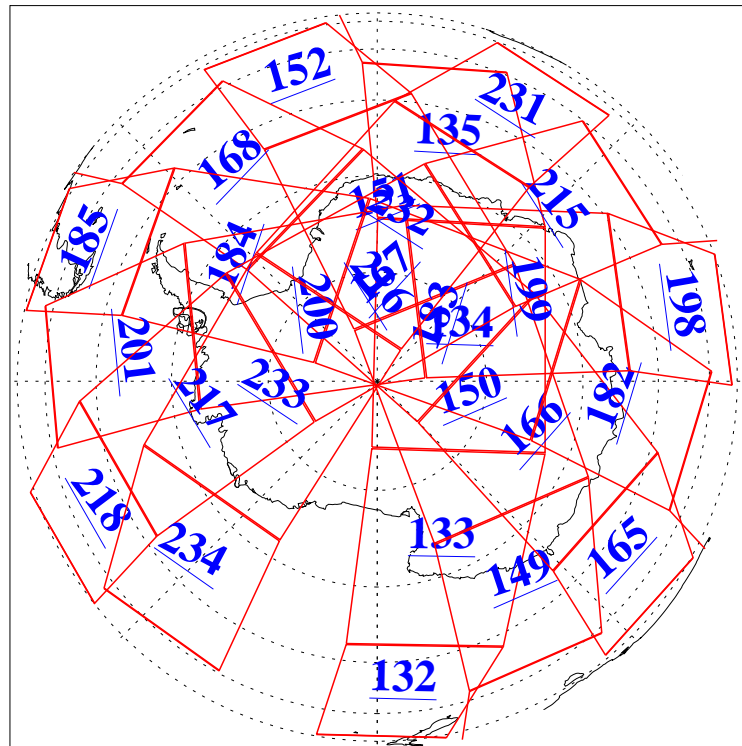

L1B Availability
AMSU Granules: 239
HSB Granules: 0
AIRS Granules: 240

27 Sep 2020
DoY 271
Aqua Day 6721
Granules: 1 to 120

Granules: 121 to 240

Legend: AMSU Available, *HSB Available*, *AIRS Available*

L1B Availability
 AMSU Granules: 239
 HSB Granules: 0
 AIRS Granules: 240

27 Sep 2020
 DoY 271
 Aqua Day 6721

Ascending Granules

Descending Granules

Legend: AMSU Available, HSB Available, AIRS Available

L1B Availability
 AMSU Granules: 239
 HSB Granules: 0
 AIRS Granules: 240

27 Sep 2020
 DoY 271
 Aqua Day 6721

Northern Hemisphere Granules

Southern Hemisphere Granules

Legend: AMSU Available, HSB Available, AIRS Available