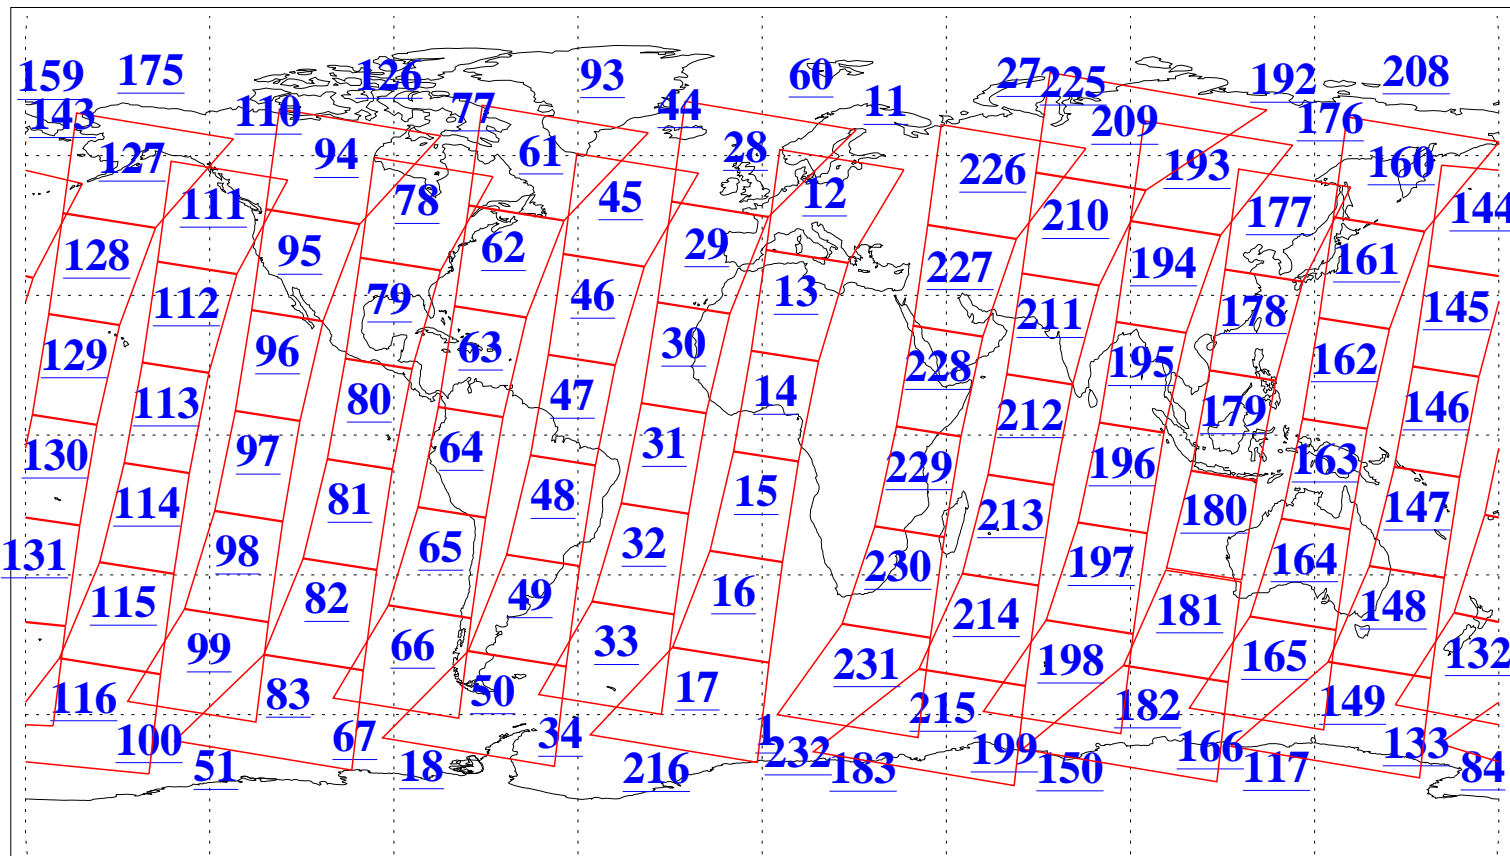

L1B Availability
AMSU Granules: 239
HSB Granules: 0
AIRS Granules: 240

27 Sep 2020
DoY 271
Aqua Day 6721
Granules: 1 to 120

Granules: 121 to 240

Legend: AMSU Available, *HSB Available*, *AIRS Available*

L1B Availability
 AMSU Granules: 239
 HSB Granules: 0
 AIRS Granules: 240

27 Sep 2020
 DoY 271
 Aqua Day 6721

Ascending Granules

Descending Granules

Legend: AMSU Available, HSB Available, AIRS Available

L1B Availability
 AMSU Granules: 239
 HSB Granules: 0
 AIRS Granules: 240

27 Sep 2020
 DoY 271
 Aqua Day 6721

Northern Hemisphere Granules

Southern Hemisphere Granules

Legend: AMSU Available, HSB Available, AIRS Available