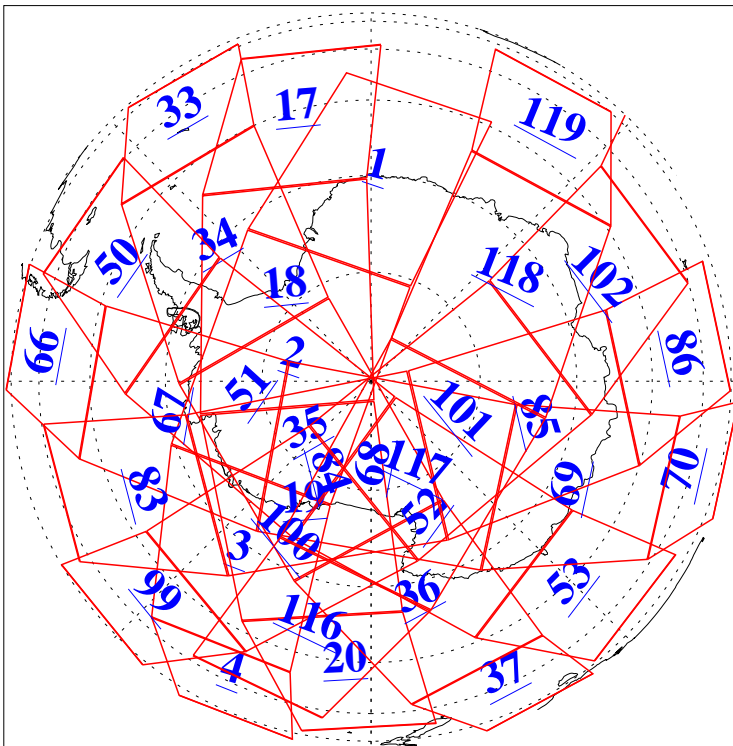

L1B Availability
AMSU Granules: 239
HSB Granules: 0
AIRS Granules: 240

27 Sep 2020
DoY 271
Aqua Day 6721
Granules: 1 to 120

Granules: 121 to 240

Legend: AMSU Available, *HSB Available*, *AIRS Available*

L1B Availability
 AMSU Granules: 239
 HSB Granules: 0
 AIRS Granules: 240

27 Sep 2020
 DoY 271
 Aqua Day 6721

Ascending Granules

Descending Granules

Legend: AMSU Available, HSB Available, AIRS Available

L1B Availability
 AMSU Granules: 239
 HSB Granules: 0
 AIRS Granules: 240

27 Sep 2020
 DoY 271
 Aqua Day 6721

Northern Hemisphere Granules

Southern Hemisphere Granules

Legend: AMSU Available, HSB Available, AIRS Available