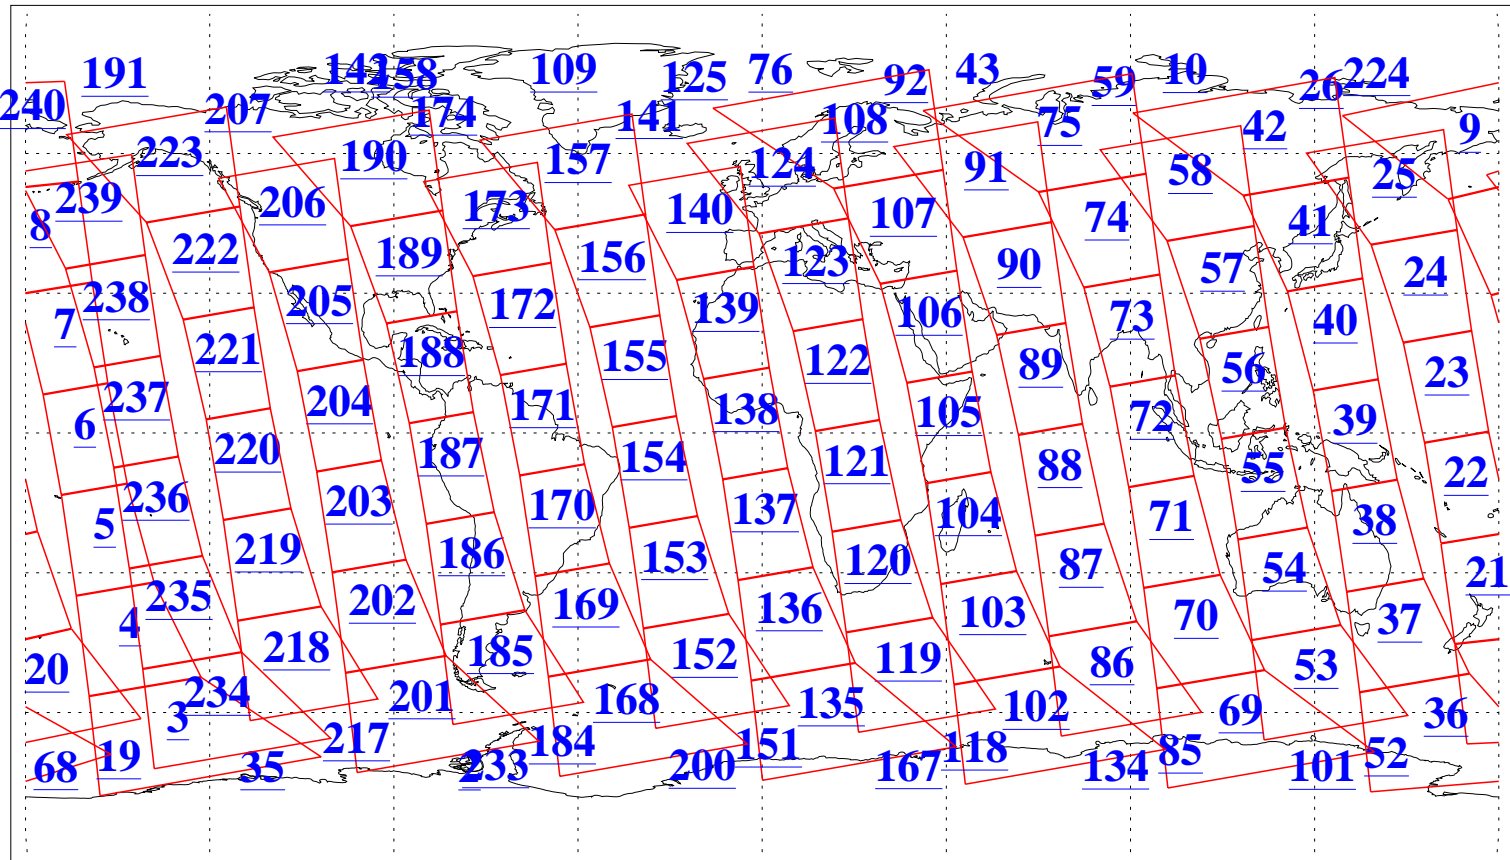

L1B Availability
AMSU Granules: 239
HSB Granules: 0
AIRS Granules: 240

27 Sep 2020
DoY 271
Aqua Day 6721
Granules: 1 to 120

Granules: 121 to 240

Legend: AMSU Available, *HSB Available*, *AIRS Available*

L1B Availability
 AMSU Granules: 239
 HSB Granules: 0
 AIRS Granules: 240

27 Sep 2020
 DoY 271
 Aqua Day 6721

Ascending Granules

Descending Granules

Legend: AMSU Available, HSB Available, AIRS Available

L1B Availability
 AMSU Granules: 239
 HSB Granules: 0
 AIRS Granules: 240

27 Sep 2020
 DoY 271
 Aqua Day 6721

Northern Hemisphere Granules

Southern Hemisphere Granules

Legend: AMSU Available, HSB Available, AIRS Available