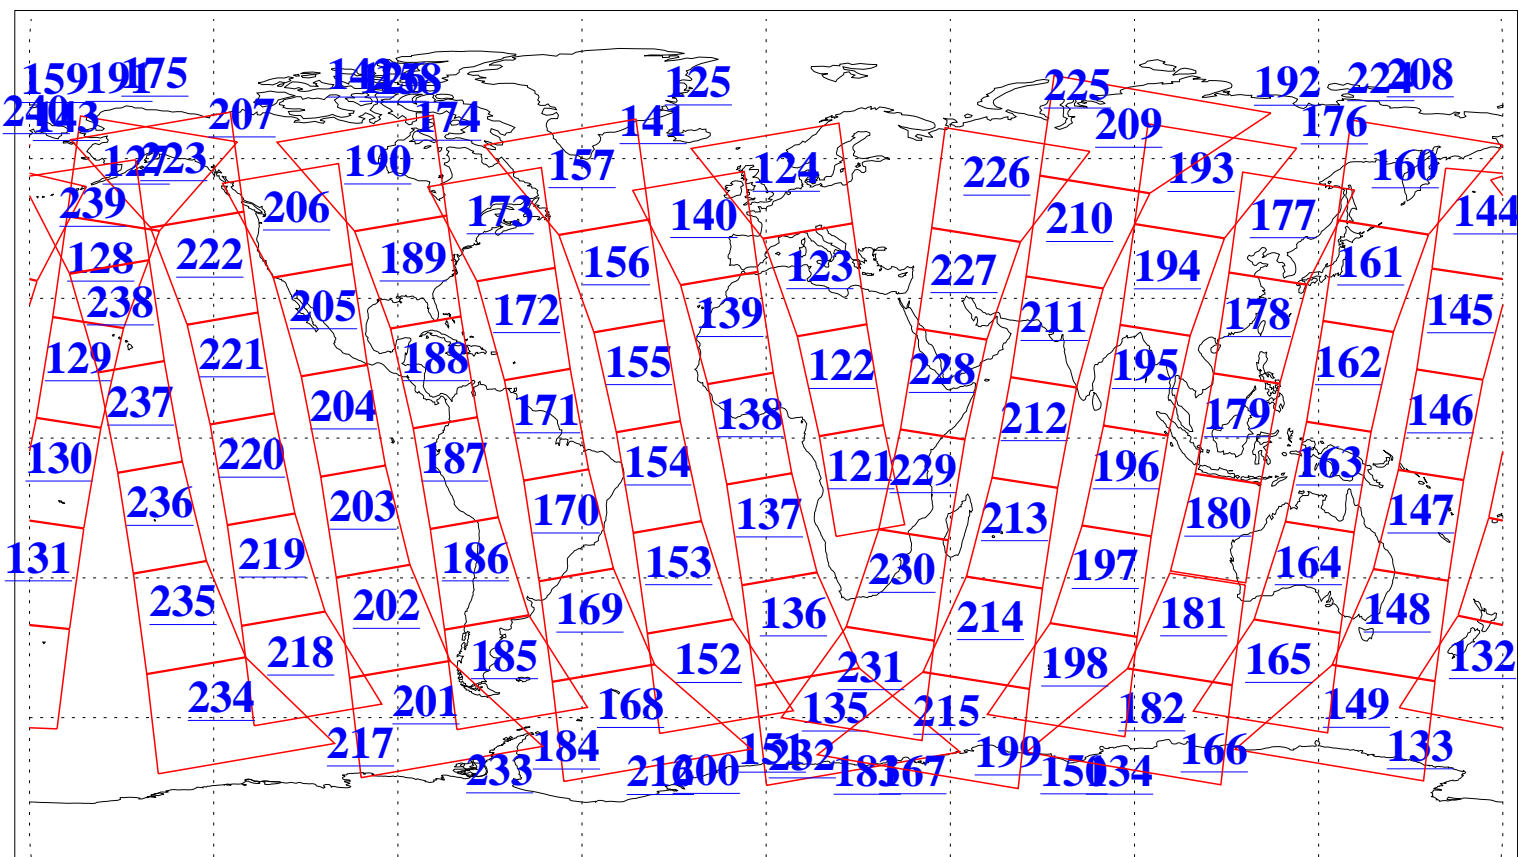

L1B Availability
AMSU Granules: 239
HSB Granules: 0
AIRS Granules: 240

27 Sep 2020
DoY 271
Aqua Day 6721
Granules: 1 to 120

Granules: 121 to 240

Legend: AMSU Available, *HSB Available*, *AIRS Available*

L1B Availability
 AMSU Granules: 239
 HSB Granules: 0
 AIRS Granules: 240

27 Sep 2020
 DoY 271
 Aqua Day 6721

Ascending Granules

Descending Granules

Legend: AMSU Available, HSB Available, AIRS Available

L1B Availability
 AMSU Granules: 239
 HSB Granules: 0
 AIRS Granules: 240

27 Sep 2020
 DoY 271
 Aqua Day 6721

Northern Hemisphere Granules

Southern Hemisphere Granules

Legend: AMSU Available, HSB Available, AIRS Available