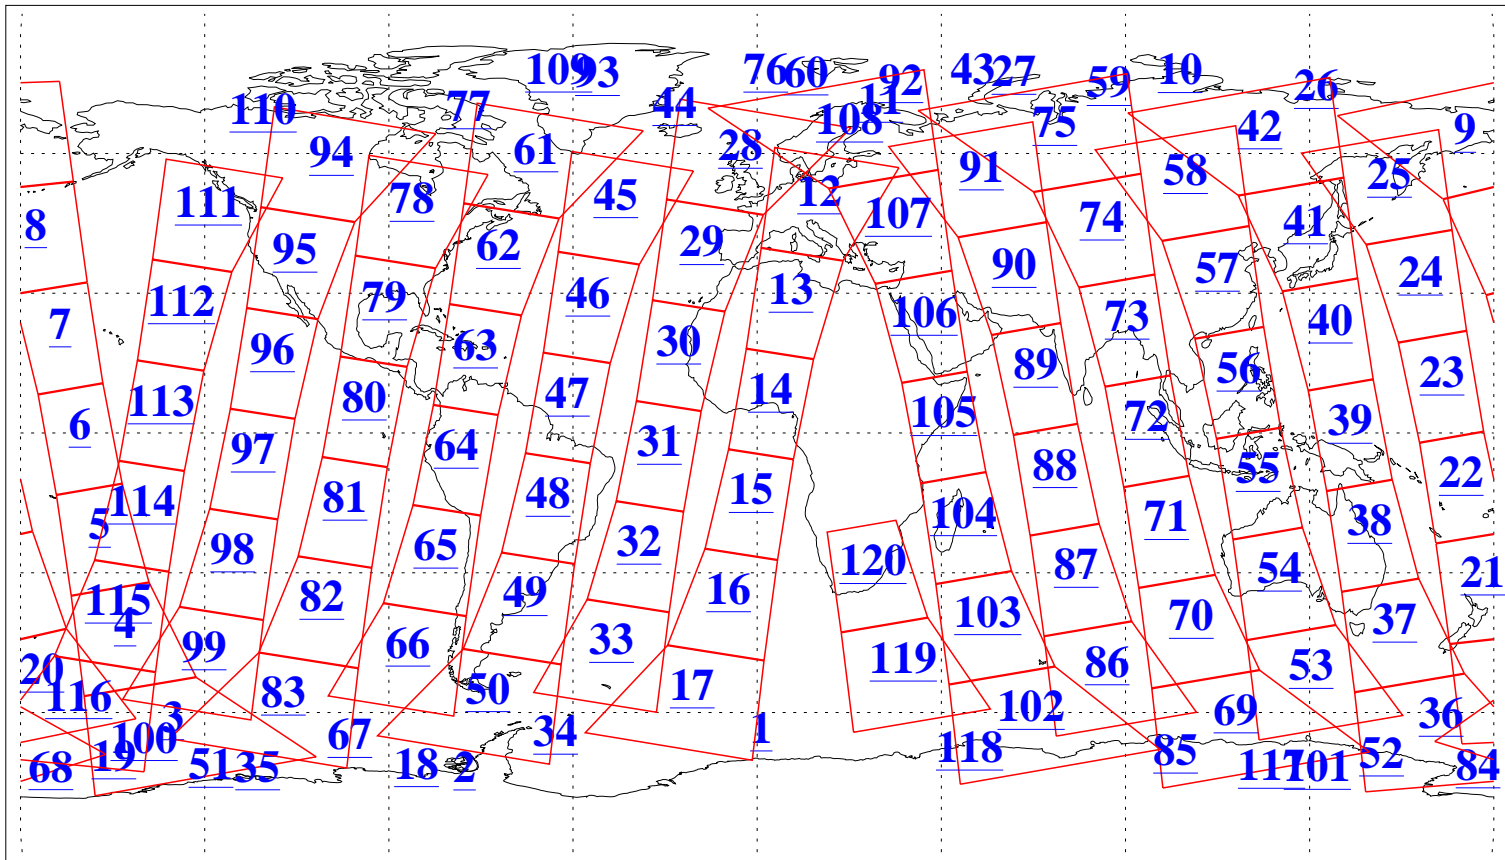

L1B Availability
AMSU Granules: 239
HSB Granules: 0
AIRS Granules: 240

27 Sep 2020
DoY 271
Aqua Day 6721
Granules: 1 to 120

Granules: 121 to 240

Legend: AMSU Available, *HSB Available*, *AIRS Available*

L1B Availability
 AMSU Granules: 239
 HSB Granules: 0
 AIRS Granules: 240

27 Sep 2020
 DoY 271
 Aqua Day 6721

Ascending Granules

Descending Granules

Legend: AMSU Available, HSB Available, AIRS Available

L1B Availability
 AMSU Granules: 239
 HSB Granules: 0
 AIRS Granules: 240

27 Sep 2020
 DoY 271
 Aqua Day 6721

Northern Hemisphere Granules

Southern Hemisphere Granules

Legend: AMSU Available, HSB Available, AIRS Available