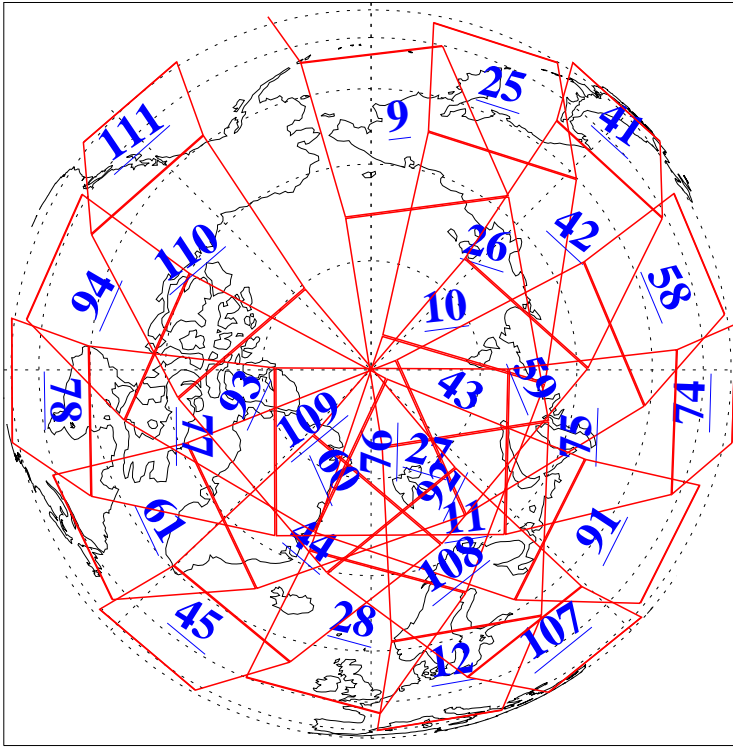

L1B Availability
AMSU Granules: 239
HSB Granules: 0
AIRS Granules: 240

27 Sep 2020
DoY 271
Aqua Day 6721
Granules: 1 to 120

Granules: 121 to 240

Legend: AMSU Available, *HSB Available*, *AIRS Available*

L1B Availability
 AMSU Granules: 239
 HSB Granules: 0
 AIRS Granules: 240

27 Sep 2020
 DoY 271
 Aqua Day 6721

Ascending Granules

Descending Granules

Legend: AMSU Available, HSB Available, AIRS Available

L1B Availability
 AMSU Granules: 239
 HSB Granules: 0
 AIRS Granules: 240

27 Sep 2020
 DoY 271
 Aqua Day 6721

Northern Hemisphere Granules

Southern Hemisphere Granules

Legend: AMSU Available, HSB Available, AIRS Available